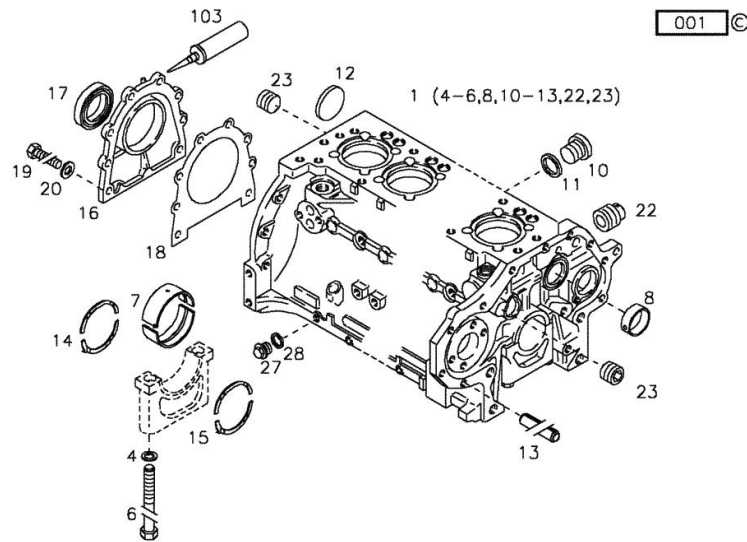

1	04232848	1	crankcase WITH ITEM (4-6,8,10-13,22-23)
4	01218426	14	washer H 002308-15 X23X1,5 -A4C
6	04156058	14	screw
7	04231467	7	half-bushing NORMAL (1) MM RD, UNDERSIZE STEP ITEM 2 REPAIR BEARING FOR INSIDE AND OUTSIDE SEE ITEM(3) (1) = 70.00 MM (2) = 950-955 (3) = 964
8	04156548	1	bushing
10	01110422	7	screw DIN 000908-M12X1,5-ST
11	01118673	7	oil seal DIN 007603-A 12 X 15,5 -CU
12	01216240	1	disc
13	01167266	2	bush H 002341-B11X16
14	02230181	1	shim NORMAL (A) MM RD, FOR OVERSIZED PART SEE POS (B) (A) = 3,00 MM (B) = 956-959
15	02230171	1	shim mm 3.00 NORMAL (A) MM RD,

Section: ENGINE
CRANKCASE

Fig.	P/n	QTY	Name
			FOR OVERSIZED PART SEE POS (B)
			(A) = 3,00 MM
			(B) = 960-963
16	02234870	1	cover
17	04232267	1	special oil seal
18	03362337	1	gasket
19	01137083	8	screw
			ISO 004017-M 8 X 20 - 8.8-GESCHW.
20	01132562	8	washer
			DIN 000125-A 8,4-140HV
22	01215235	7	plug
23	01179155	5	screw
			H 002812-906-M20X1,5-ST-A4C-PRE 5
27	01118998	2	screw
			DIN 007604-CM10X1 -ST-A4C
28	01118659	2	oil seal
			DIN 007603-A 10 X 13,5 -CU
103	01016120		compound 1 kg
			H 000699-DEUTZ DW 47- 310 ML
950	03362380	5	bearing
			1ST UNDERSIZE
			69.75 MM
951	03362381	5	bearing
			2ND UNDERSIZE
			69.50 MM
952	03362382	5	bearing
			3RD UNDERSIZE
			69.25 MM
953	03362383	5	bearing
			4TH UNDERSIZE
			69.00 MM
954	03362384	5	bearing
			5TH UNDERSIZE
			68.75 MM
955	03362385	5	bearing
			6TH UNDERSIZE
			68.50 MM
956	02230182	1	shim
			1ST OVERSIZE
			3.25 MM
957	02230183	1	shim
			2ND OVERSIZE
			3.50 MM
958	02230184	1	shim