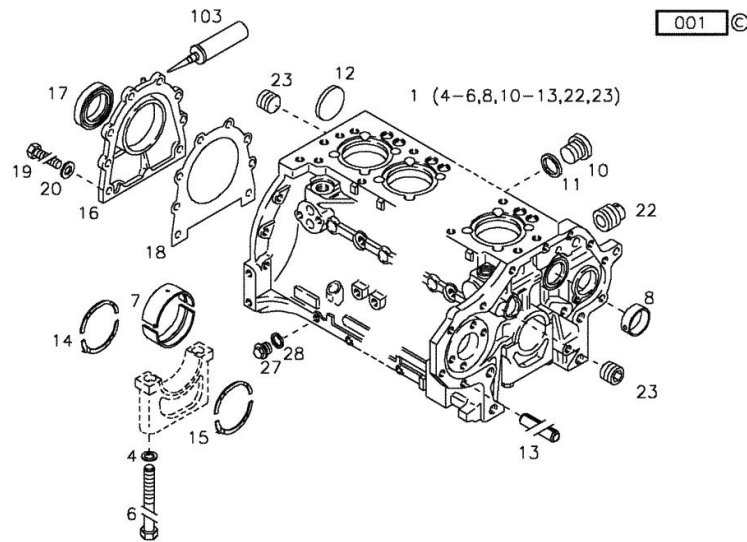

1	01118750	1	oil seal DIN 007603-A 24 X 30 X2 -AL *
2	04230057	1	screw
3	02135019	1	tube
4	02237638	1	spring

Section: ENGINE

NOZZLE

Fig.	P/n	QTY	Name
------	-----	-----	------

Notes:

[AGROSUN 120]

Engine serial number:

000 ©

1	04152404	1	cover
2	01166110	1	ring H 002927- 80 X 3 -NBR-1-60
3	01176479	3	stud bolt H 002091- 835-M 8 X 20- 8.8-A4C-MK-2D-BL
4	01216143	3	ring
5	01112824	3	nut m 8, d934 ISO 004032-M 8 - 8-A4C

1	04232848	1	crankcase WITH ITEM (4-6,8,10-13,22-23)
4	01218426	14	washer H 002308-15 X23X1,5 -A4C
6	04156058	14	screw
7	04231467	7	half-bushing NORMAL (1) MM RD, UNDERSIZE STEP ITEM 2 REPAIR BEARING FOR INSIDE AND OUTSIDE SEE ITEM(3) (1) = 70.00 MM (2) = 950-955 (3) = 964
8	04156548	1	bushing
10	01110422	7	screw DIN 000908-M12X1,5-ST
11	01118673	7	oil seal DIN 007603-A 12 X 15,5 -CU
12	01216240	1	disc
13	01167266	2	bush H 002341-B11X16
14	02230181	1	shim NORMAL (A) MM RD, FOR OVERSIZED PART SEE POS (B) (A) = 3,00 MM (B) = 956-959
15	02230171	1	shim mm 3.00 NORMAL (A) MM RD,

Section: ENGINE
CRANKCASE

Fig.	P/n	QTY	Name
			FOR OVERSIZED PART SEE POS (B)
			(A) = 3,00 MM
			(B) = 960-963
16	02234870	1	cover
17	04232267	1	special oil seal
18	03362337	1	gasket
19	01137083	8	screw
			ISO 004017-M 8 X 20 - 8.8-GESCHW.
20	01132562	8	washer
			DIN 000125-A 8,4-140HV
22	01215235	7	plug
23	01179155	5	screw
			H 002812-906-M20X1,5-ST-A4C-PRE 5
27	01118998	2	screw
			DIN 007604-CM10X1 -ST-A4C
28	01118659	2	oil seal
			DIN 007603-A 10 X 13,5 -CU
103	01016120		compound 1 kg
			H 000699-DEUTZ DW 47- 310 ML
950	03362380	5	bearing
			1ST UNDERSIZE
			69.75 MM
951	03362381	5	bearing
			2ND UNDERSIZE
			69.50 MM
952	03362382	5	bearing
			3RD UNDERSIZE
			69.25 MM
953	03362383	5	bearing
			4TH UNDERSIZE
			69.00 MM
954	03362384	5	bearing
			5TH UNDERSIZE
			68.75 MM
955	03362385	5	bearing
			6TH UNDERSIZE
			68.50 MM
956	02230182	1	shim
			1ST OVERSIZE
			3.25 MM
957	02230183	1	shim
			2ND OVERSIZE
			3.50 MM
958	02230184	1	shim