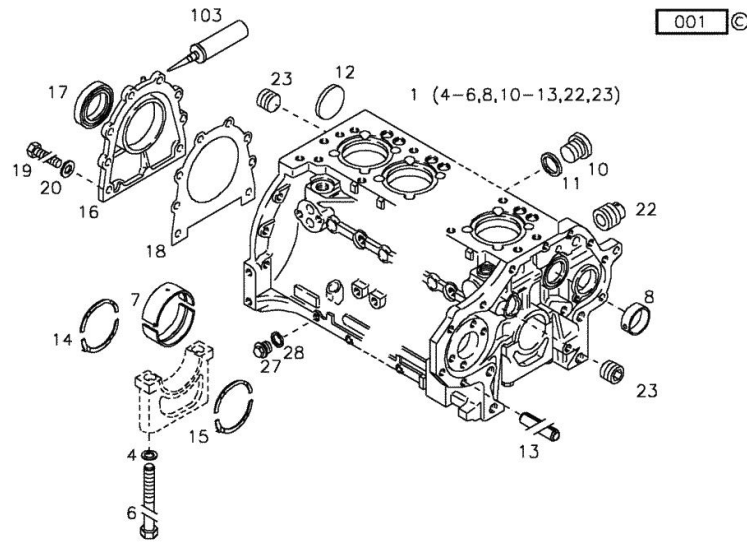

Section: ENGINE
CRANKCASE

Fig.	P/n	QTY	Name
959	02230185	1	3RD OVERSIZE 3.75 MM shim
960	02230172	1	4TH OVERSIZE 4.00 MM shim
961	02230173	1	1ST OVERSIZE 3.25 MM shim
962	02230174	1	2ND OVERSIZE 3.50 MM shim
963	02230175	1	3RD OVERSIZE 3.75 MM shim
964	02233347	5	4TH OVERSIZE 4.00 MM bearing FOR INSIDE...(1)...MM FOR OUTSIDE...(2)...MM (1) = 69.75 MM (2) = 75.50 MM