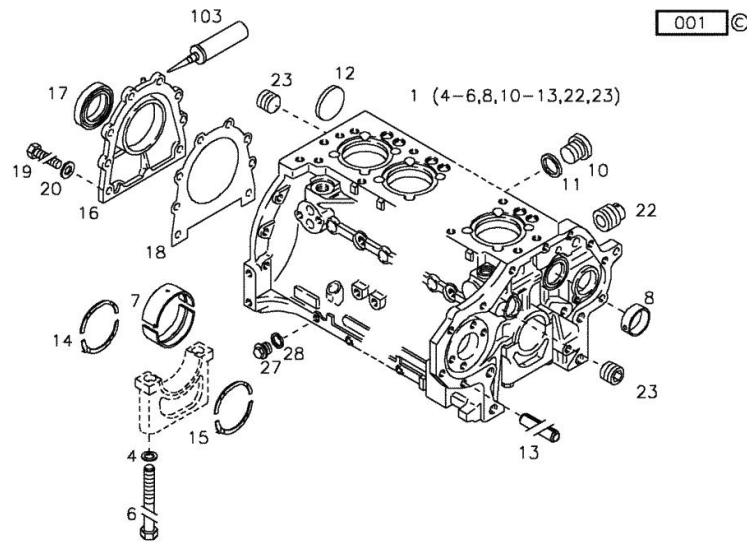

Section: ENGINE
CRANKCASE

Fig.	P/n	QTY	Name
			FOR OVERSIZED PART SEE POS (B)
			(A) = 3,00 MM
			(B) = 960-963
16	02234870	1	cover
17	04232267	1	special oil seal
18	03362337	1	gasket
19	01137083	8	screw
			ISO 004017-M 8 X 20 - 8.8-GESCHW.
20	01132562	8	washer
			DIN 000125-A 8,4-140HV
22	01215235	7	plug
23	01179155	5	screw
			H 002812-906-M20X1,5-ST-A4C-PRE 5
27	01118998	2	screw
			DIN 007604-CM10X1 -ST-A4C
28	01118659	2	oil seal
			DIN 007603-A 10 X 13,5 -CU
103	01016120		compound 1 kg
			H 000699-DEUTZ DW 47- 310 ML
950	03362380	5	bearing
			1ST UNDERSIZE
			69.75 MM
951	03362381	5	bearing
			2ND UNDERSIZE
			69.50 MM
952	03362382	5	bearing
			3RD UNDERSIZE
			69.25 MM
953	03362383	5	bearing
			4TH UNDERSIZE
			69.00 MM
954	03362384	5	bearing
			5TH UNDERSIZE
			68.75 MM
955	03362385	5	bearing
			6TH UNDERSIZE
			68.50 MM
956	02230182	1	shim
			1ST OVERSIZE
			3.25 MM
957	02230183	1	shim
			2ND OVERSIZE
			3.50 MM
958	02230184	1	shim