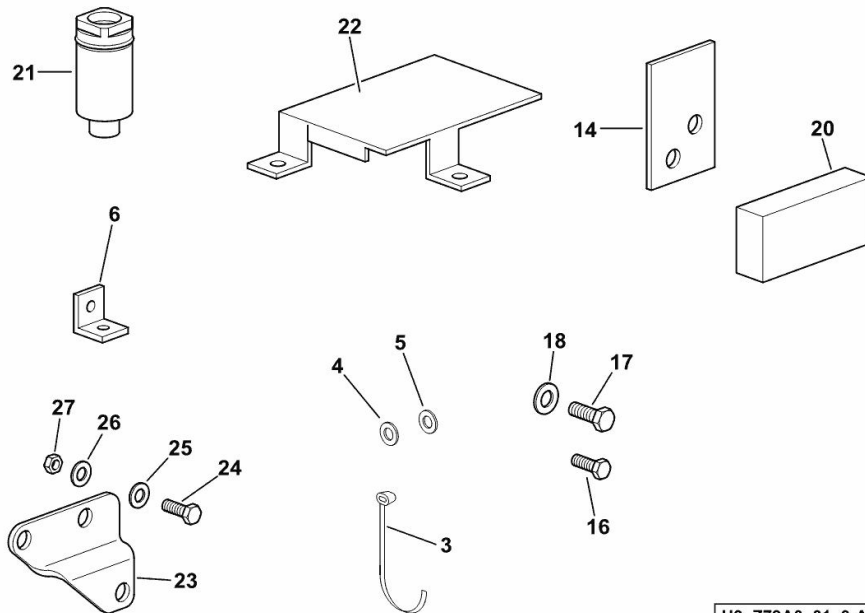

Fig.	P/n	QTY	Name
------	-----	-----	------

Notes:
[C 7206]

1	16061890	2	vent
4	16064263	2	pipe fitting m 22 p.1.5 / 3.8"
5	0.019.9138.3	2	tube
6	16064262	2	pipe fitting m 22 p.1.5 / 1.2"
7	0.019.4734.4	2	valve

PARTS SET - ENGINE MOUNTING

Fig.	P/n	QTY	Name
------	-----	-----	------

Notes:
[C 7206]

3	06216480	6	clamp 4,8 x 360
4	06214189	4	washer 6.4
5	01102797	2	washer 6, d128
6	16006188/10	1	support
14	16061552	4	plate
16	01112264	1	screw m 6 x 20, d933
17	01112299	1	screw m 8 x 12, d933
18	01102799	1	washer 8, d128
20	0.015.8833.0	1	shim 30 x 50 x 15
21	16064238	1	vent
22	16064187	1	small guard
23	0.017.5544.0	1	bracket
24	2.0114.207.2	2	screw m 8 p.1.25 x 20
25	2.1474.009.2	1	spring washer 8
26	2.1310.004.2	2	flat washer 8.4x17
27	2.1120.005.2	1	nut m 8 p.1.25