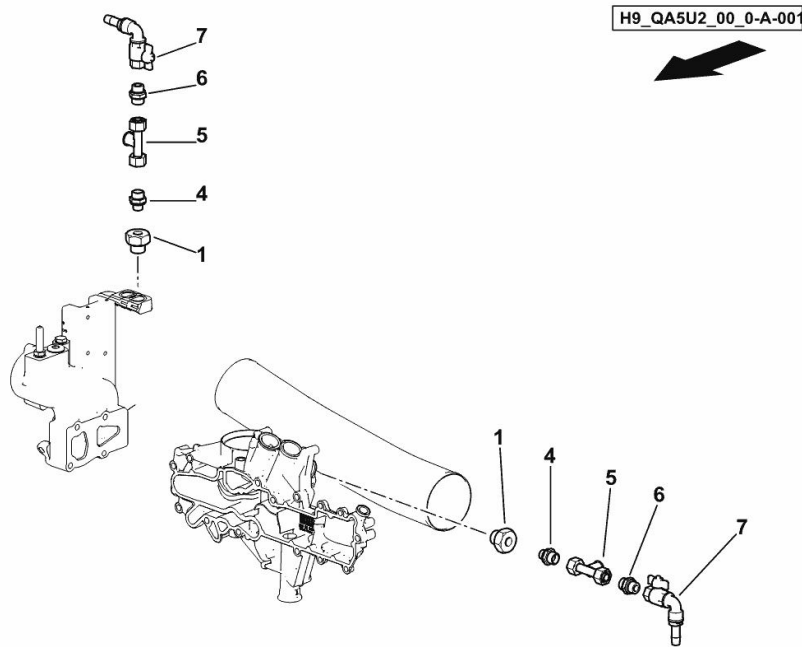

ENGINE TCD 7.8 L6 T4I

Fig.	P/n	QTY	Name
------	-----	-----	------

Notes:
[C 7206]

1	25009717	1	engine TCD 7.8 L6 T4I ON ORDERING PLEASE ENGINE NO. REQUIRED
---	----------	---	--

H9_QA4A0_00_0-A-001

PARTS SET - ENGINE MOUNTING

Fig.	P/n	QTY	Name
------	-----	-----	------

Notes:
[C 7206]

1	16061890	2	vent
4	16064263	2	pipe fitting m 22 p.1.5 / 3.8"
5	0.019.9138.3	2	tube
6	16064262	2	pipe fitting m 22 p.1.5 / 1.2"
7	0.019.4734.4	2	valve

PARTS SET - ENGINE MOUNTING

Fig.	P/n	QTY	Name
------	-----	-----	------

Notes:
[C 7206]

3	06216480	6	clamp 4,8 x 360
4	06214189	4	washer 6.4
5	01102797	2	washer 6, d128
6	16006188/10	1	support
14	16061552	4	plate
16	01112264	1	screw m 6 x 20, d933
17	01112299	1	screw m 8 x 12, d933
18	01102799	1	washer 8, d128
20	0.015.8833.0	1	shim 30 x 50 x 15
21	16064238	1	vent
22	16064187	1	small guard
23	0.017.5544.0	1	bracket
24	2.0114.207.2	2	screw m 8 p.1.25 x 20
25	2.1474.009.2	1	spring washer 8
26	2.1310.004.2	2	flat washer 8.4x17
27	2.1120.005.2	1	nut m 8 p.1.25

004

1	01143362	8	screw
2	01180114	3	screw
3	01181406	1	bushing
4	04294952	1	gasket
264	04297097	1	sealing compound

Section: B0 - ENGINE
SERIE GUARNIZIONI

Fig.	P/n	QTY	Name
------	-----	-----	------

Notes:
 [C 7206]