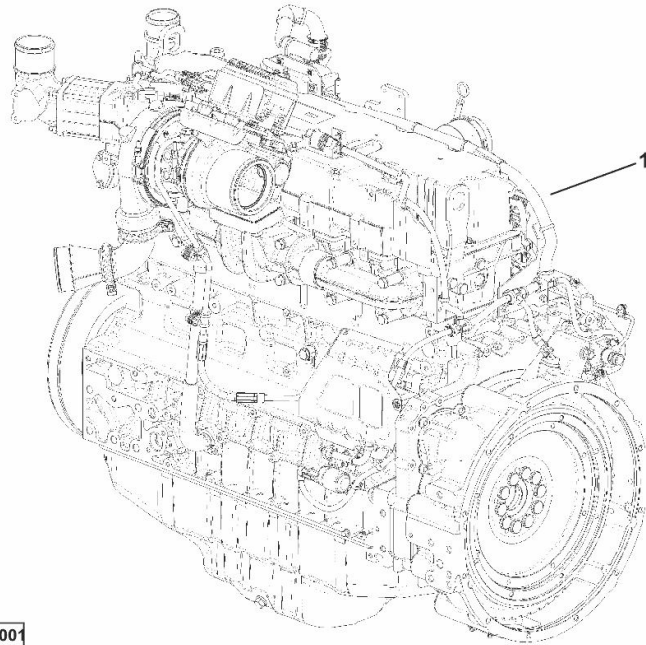

ENGINE TCD 7.8 L6 T4I

Fig.	P/n	QTY	Name
------	-----	-----	------

Notes:
[C 7206]

1	25009717	1	engine TCD 7.8 L6 T4I ON ORDERING PLEASE ENGINE NO. REQUIRED
---	----------	---	--

H9_QA4A0_00_0-A-001

PARTS SET - ENGINE MOUNTING

Fig.	P/n	QTY	Name
------	-----	-----	------

Notes:
[C 7206]

1	16061890	2	vent
4	16064263	2	pipe fitting m 22 p.1.5 / 3.8"
5	0.019.9138.3	2	tube
6	16064262	2	pipe fitting m 22 p.1.5 / 1.2"
7	0.019.4734.4	2	valve

PARTS SET - ENGINE MOUNTING

Fig.	P/n	QTY	Name
------	-----	-----	------

Notes:
[C 7206]

3	06216480	6	clamp 4,8 x 360
4	06214189	4	washer 6.4
5	01102797	2	washer 6, d128
6	16006188/10	1	support
14	16061552	4	plate
16	01112264	1	screw m 6 x 20, d933
17	01112299	1	screw m 8 x 12, d933
18	01102799	1	washer 8, d128
20	0.015.8833.0	1	shim 30 x 50 x 15
21	16064238	1	vent
22	16064187	1	small guard
23	0.017.5544.0	1	bracket
24	2.0114.207.2	2	screw m 8 p.1.25 x 20
25	2.1474.009.2	1	spring washer 8
26	2.1310.004.2	2	flat washer 8.4x17
27	2.1120.005.2	1	nut m 8 p.1.25