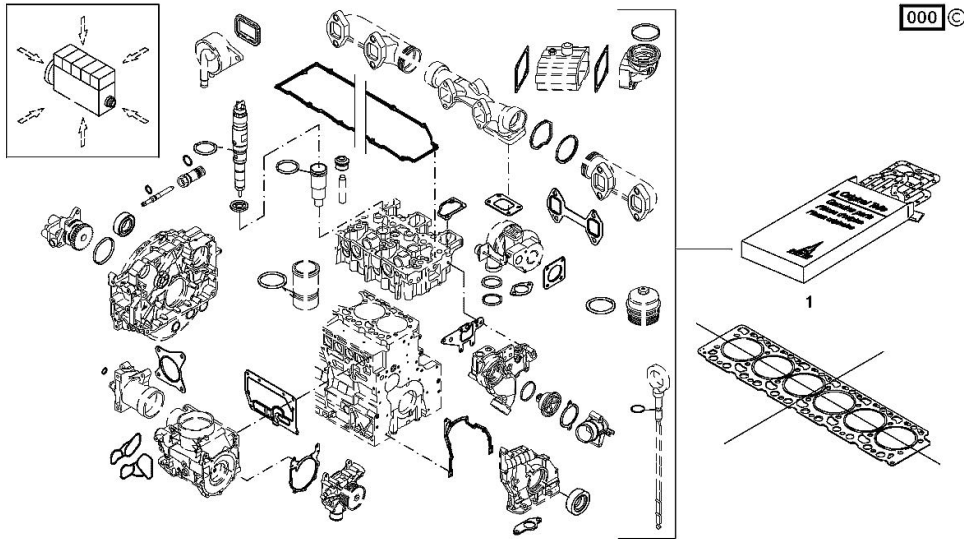

Section: B0 - ENGINE
SERIE GUARNIZIONI

Fig.	P/n	QTY	Name

Notes:
[C 7206]

Engine serial number:

11299601 11307103 11326915 11328940 11337159 11337160 11337161 11340255 11341924 11341925 11341926
11341927 11341928 11350943 11350944 11350945 11350946 11350947 11350948 11350949 11350950 11375569
11375570 11375571 11375572 11375573 11382547 11382548 11382549 11382550 11382551 11382552 11383530
11383531 11388524 11388525 11388526 11388527 11388528 11388529 11388530 11388531 11391370 11391371
11391372 11391373 11391374 11395333 11395334 11395335 11399533 11399534 11399535 11399536 11399537
11399538 11399539 11399540 11399541 11399542 11399543 11399544 11399545 11399546 11399547 11399548
11413069 11417459 11426359 11426360 11431201 11431202 11431203 11431204 11431205 11431206 11436809
11436810 11436811

1	02937622	1	gasket set The gasket kit does not contain: GASKET IN FIG. (SM 0199-99-9449)