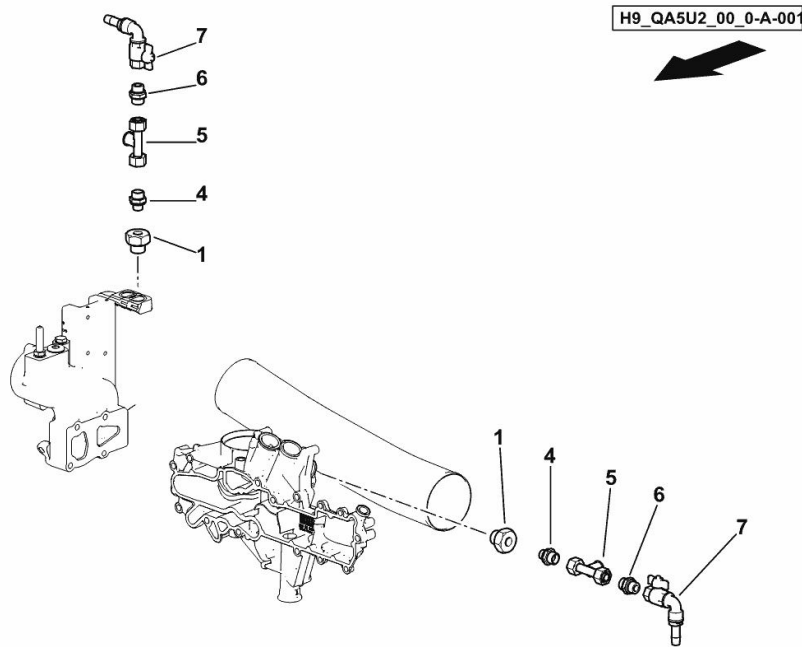

ENGINE TCD 7.8 L6 T4I

Fig.	P/n	QTY	Name
------	-----	-----	------

Notes:

[C 9205 TS/TSB]

1	25009717	1	engine TCD 7.8 L6 T4I ON ORDERING PLEASE ENGINE NO. REQUIRED
---	----------	---	--

H9_QA4A0_00_0-A-001

PARTS SET - ENGINE MOUNTING

Fig.	P/n	QTY	Name
------	-----	-----	------

Notes:

[C 9205 TS/TSB]

1	16061890	2	vent
4	16064263	2	pipe fitting m 22 p.1.5 / 3.8"
5	0.019.9138.3	2	tube
6	16064262	2	pipe fitting m 22 p.1.5 / 1.2"
7	0.019.4734.4	2	valve

PARTS SET - ENGINE MOUNTING

Fig.	P/n	QTY	Name
------	-----	-----	------

Notes:

[C 9205 TS/TSB]

3	06216480	6	clamp 4,8 x 360
4	06214189	4	washer 6.4
5	01102797	2	washer 6, d128
6	16006188/10	1	support
14	16061552	4	plate
16	01112264	1	screw m 6 x 20, d933
17	01112299	1	screw m 8 x 12, d933
18	01102799	1	washer 8, d128
20	0.015.8833.0	1	shim 30 x 50 x 15
21	16064238	1	vent
22	16064187	1	small guard
23	0.017.5544.0	1	bracket
24	2.0114.207.2	2	screw m 8 p.1.25 x 20
25	2.1474.009.2	1	spring washer 8
26	2.1310.004.2	2	flat washer 8.4x17
27	2.1120.005.2	1	nut m 8 p.1.25