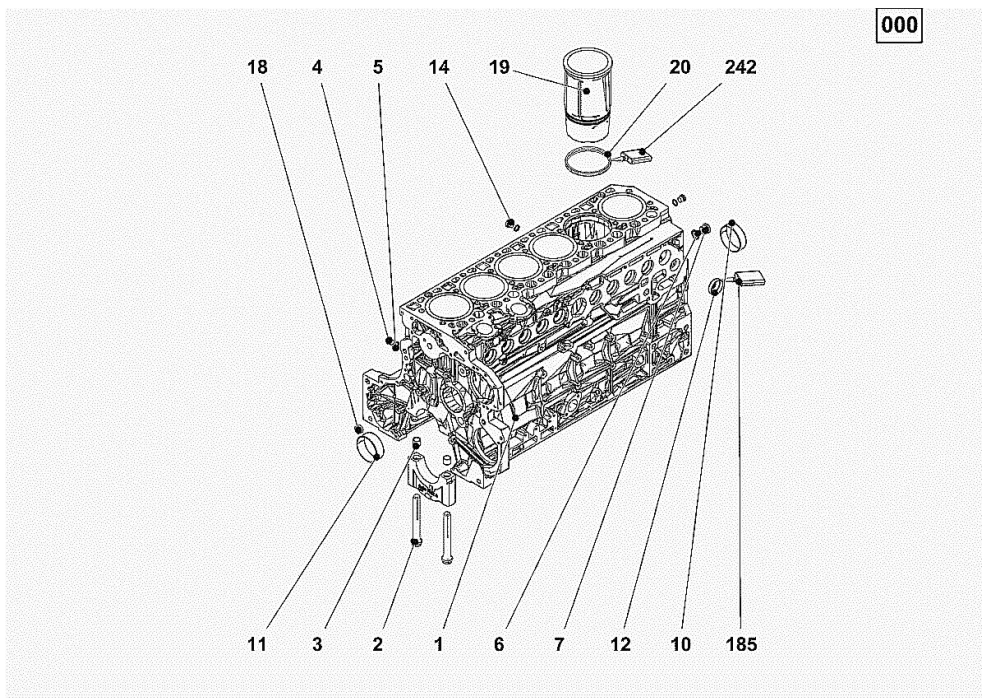

CRANKCASE

Fig.	P/n	QTY	Name
185	01319911	1	sealing compound ml. 50
242	01016105	2	sealing compound