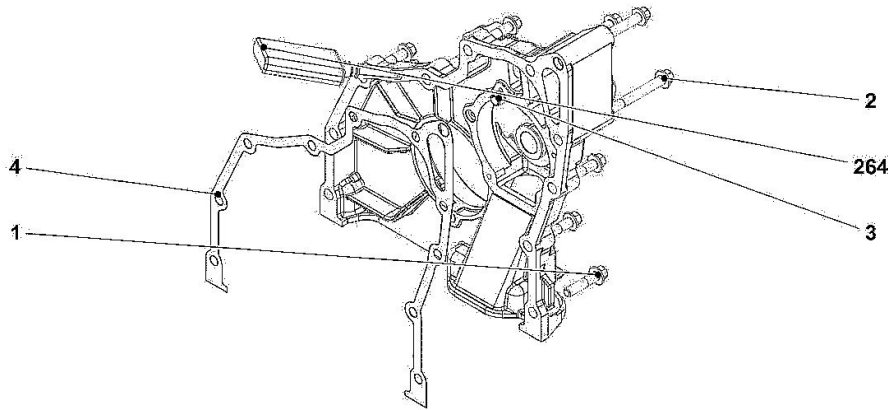

004

1	01143362	8	screw
2	01180114	3	screw
3	01181406	1	bushing
4	04294952	1	gasket
264	04297097	1	sealing compound