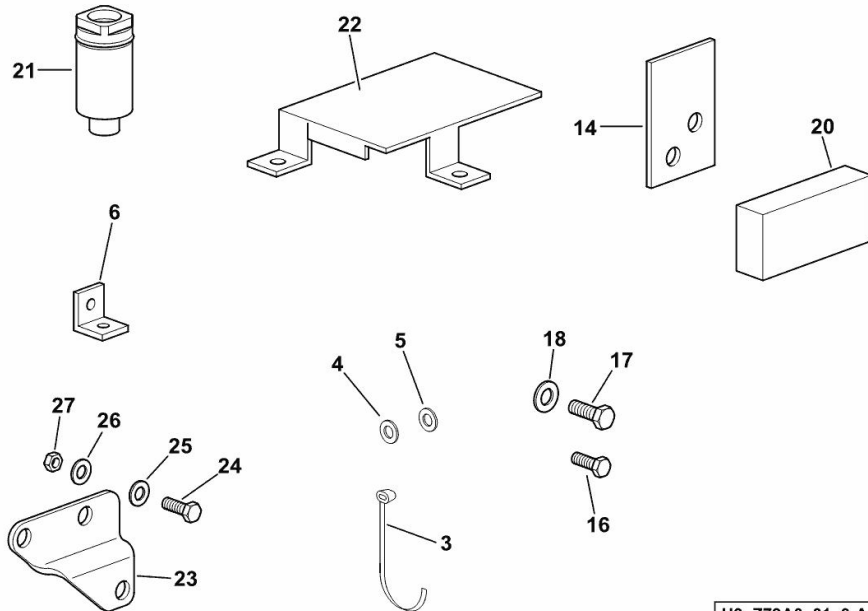

Fig.	P/n	QTY	Name
------	-----	-----	------

Notes:

[C 9205 TS/TSB]

1	16061890	2	vent
4	16064263	2	pipe fitting m 22 p.1.5 / 3.8"
5	0.019.9138.3	2	tube
6	16064262	2	pipe fitting m 22 p.1.5 / 1.2"
7	0.019.4734.4	2	valve

PARTS SET - ENGINE MOUNTING

Fig.	P/n	QTY	Name
------	-----	-----	------

Notes:

[C 9205 TS/TSB]

3	06216480	6	clamp 4,8 x 360
4	06214189	4	washer 6.4
5	01102797	2	washer 6, d128
6	16006188/10	1	support
14	16061552	4	plate
16	01112264	1	screw m 6 x 20, d933
17	01112299	1	screw m 8 x 12, d933
18	01102799	1	washer 8, d128
20	0.015.8833.0	1	shim 30 x 50 x 15
21	16064238	1	vent
22	16064187	1	small guard
23	0.017.5544.0	1	bracket
24	2.0114.207.2	2	screw m 8 p.1.25 x 20
25	2.1474.009.2	1	spring washer 8
26	2.1310.004.2	2	flat washer 8.4x17
27	2.1120.005.2	1	nut m 8 p.1.25