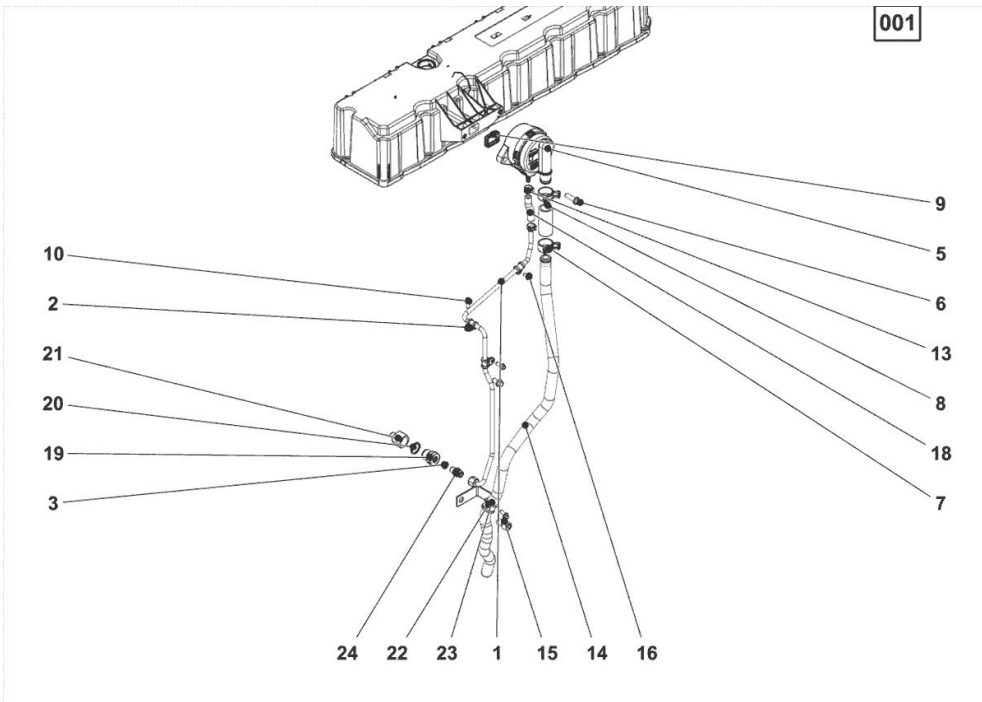

- 11299601 11307103 11326915 11328940 11337159 11337160 11337161 11340255 11341924 11341925 11341926
- 11341927 11341928 11350943 11350944 11350945 11350946 11350947 11350948 11350949 11350950 11375569
- 11375570 11375571 11375572 11375573 11382547 11382548 11382549 11382550 11382551 11382552 11383530
- 11383531 11388524 11388525 11388526 11388527 11388528 11388529 11388530 11388531 11391370 11391371
- 11391372 11391373 11391374 11395333 11395334 11395335 11399533 11399534 11399535 11399536 11399537
- 11399538 11399539 11399540 11399541 11399542 11399543 11399544 11399545 11399546 11399547 11399548
- 11413069 11417459 11426359 11426360 11431201 11431202 11431203 11431204 11431205 11431206 11436809
- 11436810 11436811 11463445 11465719 11476775 11482197 11482198 11482199 11482200 11482201 11482202
- 11482203 11482204 11482205 11482206 11491763 11491764 11491765 11491766 11491767 11491768 11491769
- 11491770 11491771 11491772 11491773 11491774 11493647 11493648 11513765 11513766 11513767 11513768
- 11513769 11519599 11521525 11521526 11521527 11521528 11521529 11521530 11521531 11521532 11521533
- 11521534 11522258 11522259 11522260 11522261 11522262 11522263 11522264 11522265 11522266 11522267
- 11522968 11522969 11522970 11522971 11522972 11522973 11522974 11522975 11522976 11522977 11523329
- 11523330 11523331 11523332 11523333 11523334 11523335 11523336 11523337 11523338 11524431 11524432
- 11524433 11524434 11524435 11524436 11524437 11524438 11524439 11524663 11524664 11524665 11524666
- 11524667 11524668 11524669 11528647 11528648 11528649 11528650 11528651 11528652 11528653 11528654
- 11528655 11528656 11543611 11543612 11543613 11543614 11543814 11543815 11543816 11543817 11543818
- 11543819 11543820 11543821 11543822 11543823 11544502 11544503 11544504 11544505 11544506 11544507
- 11544508 11544710 11544711 11544712 11544713 11544714 11544715 11544716 11544717 11544778 11544779
- 11544780 11545643 11545644 11545645 11545646 11545647 11545648 11545649 11545650 11545651 11545652
- 11546385 11546386 11546387 11546388 11546389 11546390 11546391 11546392 11546393 11546394 11546709
- 11546710 11546711 11546712 11546713 11546714 11546715 11546716 11546717 11546718 11546719 11546720
- 11546721 11546722 11546723 11546724 11546725 11546726 11546727 11546728 11547103 11547104 11547105
- 11547106 11547107 11547108 11547109 11547110 11547111 11547112 11547134 11547135 11547136 11547137
- 11547138 11547139 11547140 11547141 11547142 11547143 11547701 11547702 11547703 11547704 11547705
- 11547706 11547716 11547717 11547718 11547719 11547720 11547721 11547722 11547723 11547724 11547725
- 11547726 11547727 11547728 11547729 11547730

17	01178750	1	clamp DIN 3021 -A-29X15
1	04293772	1	tube MIT POS.... (2,25,26)
2	01175559	2	fascia H 3223 -C8X15-ST/MVQ-1-70
3	01118673	1	oil seal DIN 7603 -A12X15,5-CU
5	04905110	1	breather MIT POS.... (9)
6	01181432	2	screw m8x30 30 Nm