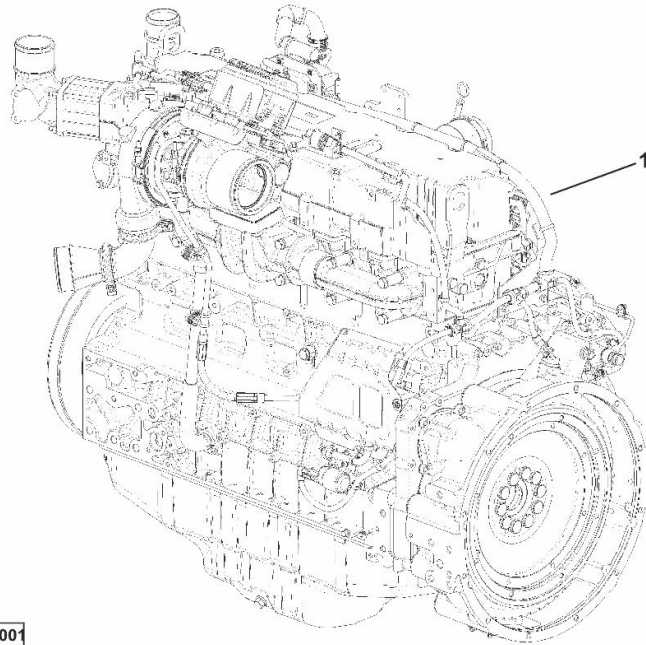

ENGINE TCD 7.8 L6 T4I

Fig.	P/n	QTY	Name
------	-----	-----	------

Notes:

[C 9205 TS/TSB]

1	25009717	1	engine TCD 7.8 L6 T4I ON ORDERING PLEASE ENGINE NO. REQUIRED
---	----------	---	--

H9_QA4A0_00_0-A-001

PARTS SET - ENGINE MOUNTING