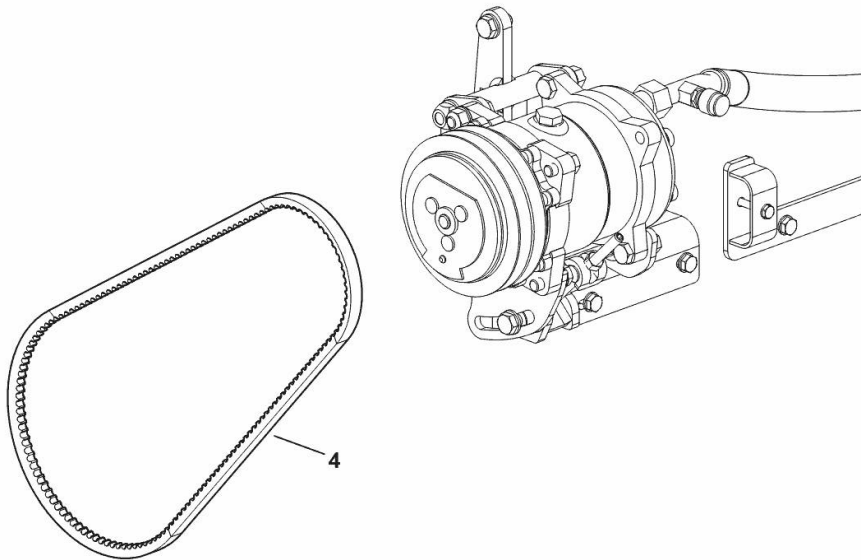

V-BELT - FOR TRACTORS WITH AIR CONDITIONING

Fig.	P/n	QTY	Name

Notes:

[FORTIS 140 Infinity]

4	2.4119.202.0	1	belt AV 12.7x1130 mm

K9_V7231_00_0-A-001