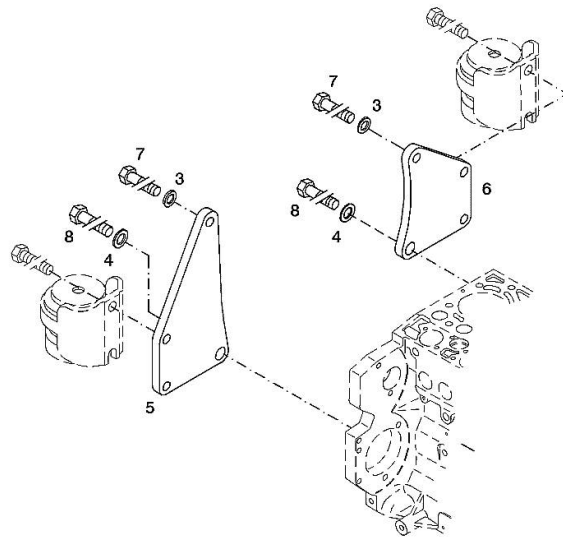

003 ©

3	01182016	2	disc H 2308 -13X24X3-ZNAL-A
4	01181400	2	washer H 2308 -18X25X1,5-A4C
5	04206926	1	plate dx/rh/re
6	04206927	1	plate sx/lh/li
7	01148137	2	screw - UP TO MONTH OF ASSEMBLY (A) - FROM MONTH OF ASSEMBLY SEE POS. (B) A = 06.2009 B = POS. 950 DIN 931 -M12X75-10.9-ZNAL-A
8	01148037	2	screw UP TO MONTH OF ASSEMBLY (A) - FROM MONTH OF ASSEMBLY SEE POS. (B) A = 06.2009 B = POS. 951 ISO 4014 -M16X75-10.9-OELGESCHW
950	01149017	2	screw - FROM MONTH OF ASSEMBLY SEE POS. (B) - UP TO MONTH OF ASSEMBLY (A) FROM MONTH OF ASSEMBLY A = 07.2009 B = 7 DIN 34800 -BM12X75-10.9-ZNAL-A
951	01180235	2	screw - FROM MONTH OF ASSEMBLY SEE POS. (B) - UP TO MONTH OF ASSEMBLY (A) FROM MONTH OF ASSEMBLY A = 07.2009 B= Pos.8 H 2032 -HBM16X75-10.9-GESCHW