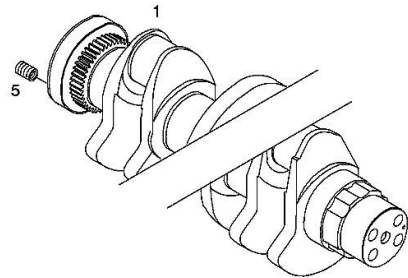

1	01125637	1	pin ISO 8752 -5X14-ST
2	01181404	1	bush H 2341 -B18X24-FE/ZN12C*
3	04503730	1	pulley
4	04253406	4	screw 40 Nm / 60° / 60°
5	01174180	1	bush H 2341 -B13X10
6	04284734	1	lock washer
7	01181393	3	screw 60 Nm EN 1662 -F-M10X20-10.9-A4C
8	04220028	1	antivibration pulley
9	01110560	12	screw 30 Nm ISO 4762 -M8X20-10.9-OELGESCHW.

1	04502707	1	crankshaft
5	01172066	10	insert H 2358 -AM10X1X20

Thank you so much for reading.
Please click the “Buy Now!”
button below to download the
complete manual.

After you pay.

You can download the most
perfect and complete manual in
the world immediately.