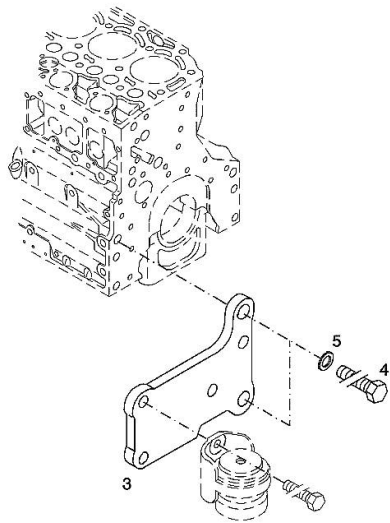

ACCESSORIES

Fig.	P/n	QTY	Name

Notes:

[FORTIS 140 Infinity]

Engine serial number:

11425626 11428072 11428073 11428074 11443761 11443762 11443763 11479197 11479198 11484755 11484756
11519365 11519366 11519367 11519368 11519369 11519370 11519371 11519372 11519373 11519374 11526476
11526477 11526478 11526479 11526480 11526481 11527170 11527339 11527340 11527341 11527342 11527343
11527344 11527345 11527346 11527347 22000592 22000593 22000594 22000595

003 ©

3	04288660	1	support
4	01148261	2	screw ISO 4017 -M16X40-10.9-ZNAL-A
5	01181400	2	washer H 2308 -18X25X1,5-A4C