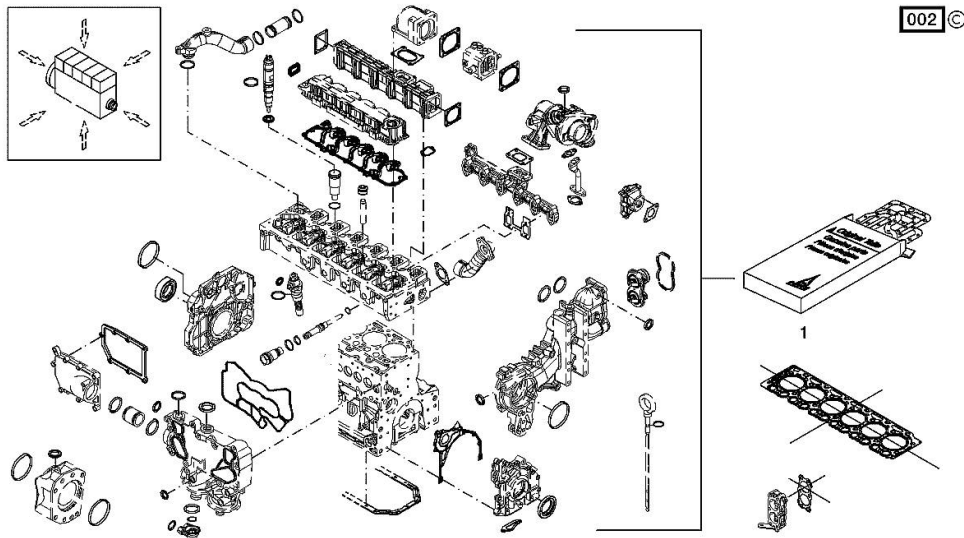

1	02937844	1	gasket set THE KIT DOES NOT CONTAIN ALL THE GASKETS: SEE SM 0199-99-9449
---	----------	---	--------------------------------------------------------------------------------

**BLEEDING TUBE**

11236116 11252853 11252854 11252855 11252856 11252857 11252858 11278931 11278932 11286782 11286783  
 11286784 11302521 11302522 11302523 11302524 11302525 22000040 22000200

1	04502445	1	oil pump WITH POS.... (2,3)
2	04502202	1	special oil seal
3	01133718	8	screw 8.5 Nm DIN 7991 -M6X16-8.8-A4C