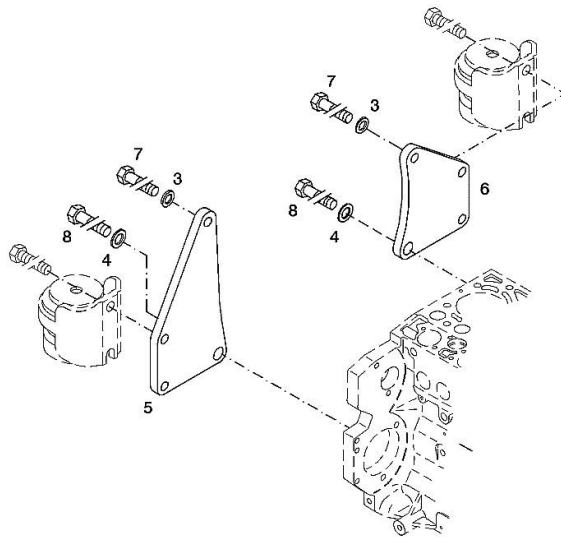

ACCESSORIES

Fig.	P/n	QTY	Name

Notes:

[Fortis 150 Infinity ->WSXU160200LS50010]

Engine serial number:

11236116 11252853 11252854 11252855 11252856 11252857 11252858 11278931 11278932 11286782 11286783
11286784 11302521 11302522 11302523 11302524 11302525 22000040 22000200

3	01182016	2	disc H 2308 -13X24X3-ZNAL-A
4	01181400	2	washer H 2308 -18X25X1,5-A4C
5	04206926	1	plate dx/rh/re
6	04206927	1	plate sx/lh/li
7	01148137	2	screw - UP TO MONTH OF ASSEMBLY (A) - FROM MONTH OF ASSEMBLY SEE POS. (B) A = 06.2009 B = POS. 950 DIN 931 -M12X75-10.9-ZNAL-A
8	01148037	2	screw UP TO MONTH OF ASSEMBLY (A) - FROM MONTH OF ASSEMBLY SEE POS. (B) A = 06.2009 B = POS. 951 ISO 4014 -M16X75-10.9-OELGESCHW
950	01149017	2	screw - FROM MONTH OF ASSEMBLY SEE POS. (B) - UP TO MONTH OF ASSEMBLY (A) FROM MONTH OF ASSEMBLY A = 07.2009 B = 7 DIN 34800 -BM12X75-10.9-ZNAL-A
951	01180235	2	screw - FROM MONTH OF ASSEMBLY SEE POS. (B) - UP TO MONTH OF ASSEMBLY (A) FROM MONTH OF ASSEMBLY A = 07.2009 B= Pos.8 H 2032 -HBM16X75-10.9-GESCHW

003 ©