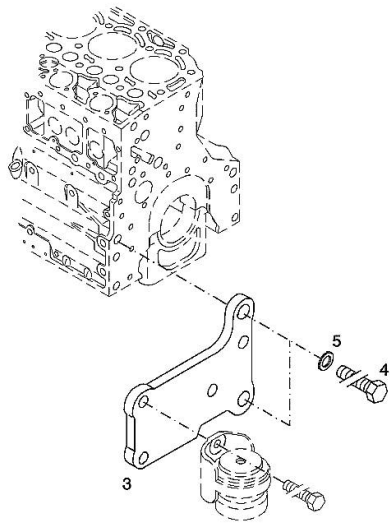

ACCESSORIES

Fig.	P/n	QTY	Name

Notes:

[Fortis 150 Infinity ->WSXU160200LS50010]

Engine serial number:

11278931 11278932 11286782 11286783 11286784 11302521 11302522 11302523 11302524 11302525

3	04288660	1	support
4	01148261	2	screw ISO 4017 -M16X40-10.9-ZNAL-A
5	01181400	2	washer H 2308 -18X25X1,5-A4C

003 ©