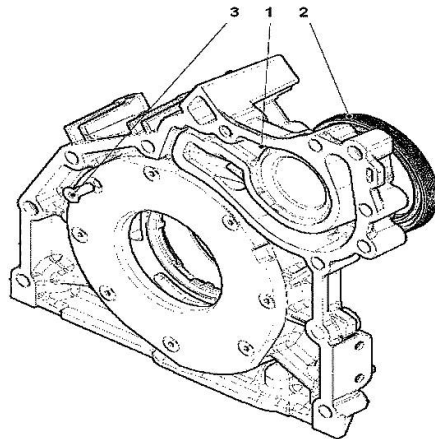

1	04502445	1	oil pump WITH POS.... (2,3)
2	04502202	1	special oil seal
3	01133718	8	screw 8.5 Nm DIN 7991 -M6X16-8.8-A4C

000

V-BELT - FOR TRACTORS WITH AIR CONDITIONING

Fig.	P/n	QTY	Name
------	-----	-----	------