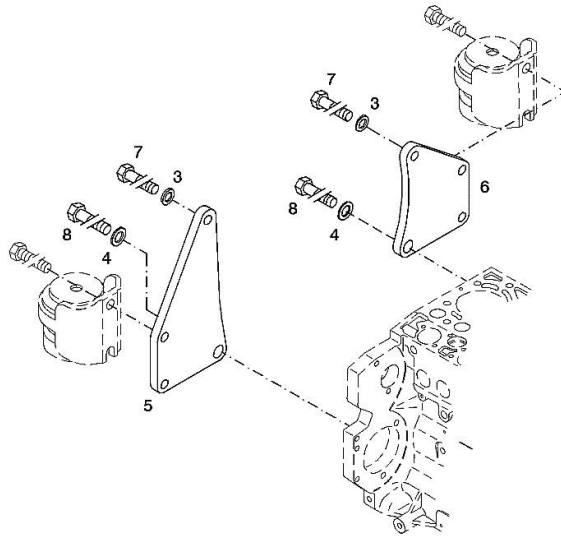

003 ©

3	01182016	2	disc H 2308 -13X24X3-ZNAL-A
4	01181400	2	washer H 2308 -18X25X1,5-A4C
5	04206926	1	plate dx/rh/re
6	04206927	1	plate sx/lh/li
7	01148137	2	screw - UP TO MONTH OF ASSEMBLY (A) - FROM MONTH OF ASSEMBLY SEE POS. (B) A = 06.2009 B = POS. 950 DIN 931 -M12X75-10.9-ZNAL-A
8	01148037	2	screw UP TO MONTH OF ASSEMBLY (A) - FROM MONTH OF ASSEMBLY SEE POS. (B) A = 06.2009 B = POS. 951 ISO 4014 -M16X75-10.9-OELGESCHW
950	01149017	2	screw - FROM MONTH OF ASSEMBLY SEE POS. (B) - UP TO MONTH OF ASSEMBLY (A) FROM MONTH OF ASSEMBLY A = 07.2009 B = 7 DIN 34800 -BM12X75-10.9-ZNAL-A
951	01180235	2	screw - FROM MONTH OF ASSEMBLY SEE POS. (B) - UP TO MONTH OF ASSEMBLY (A) FROM MONTH OF ASSEMBLY A = 07.2009 B= Pos.8 H 2032 -HBM16X75-10.9-GESCHW