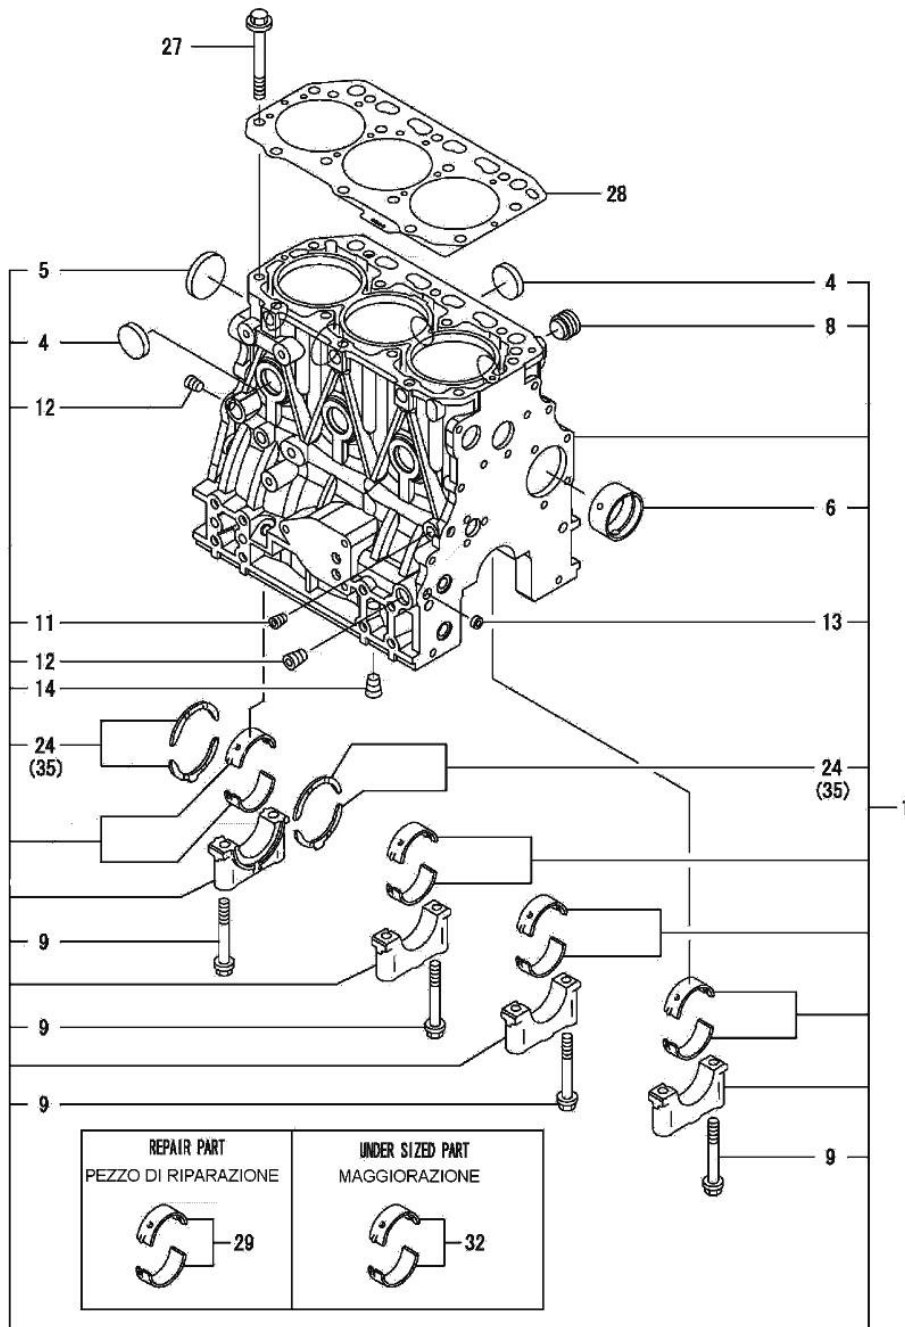

Section: B0 - ENGINE

ENGINE BLOCK

Fig.	P/n	QTY	Name

Notes:

[Walker 40]

1	W-WY729005-01560	1	
4	W-WY27243-300000	6	
5	W-WY129001-01250	1	
6	W-WY129795-02412	1	
8	W-WY171051-01921	1	
9	W-WY129150-02020	8	
11	W-WY124060-01050	1	
12	W-WY124160-01910	2	
13	W-WY27241-120000	2	
14	W-WY124160-01910	1	
24	W-WY129150-02931	2	
27	W-WY129150-01200	14	
28	W-WY129001-01340	1	
29	W-WY129001-02931	4	
32	W-WY129150-02871	4	Part for repair
35	W-WY129150-02941	1	Maggiorazione 0,25

Part for repair

Maggiorazione 0,25

Maggiorazione 0,25