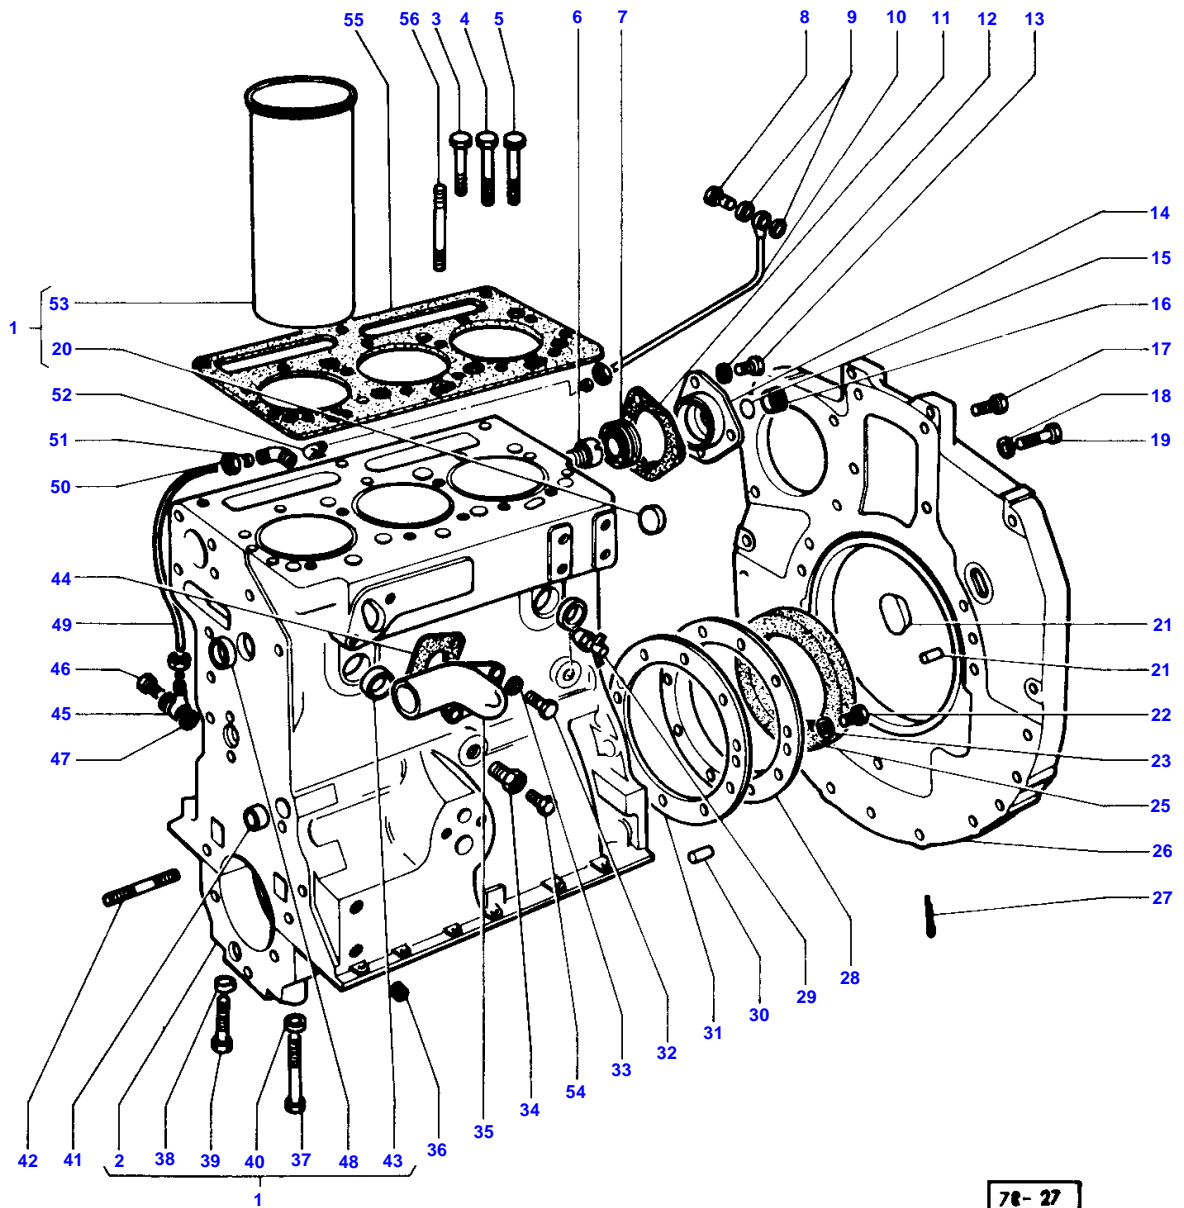

MASSEY FERGUSON

MF 235/245 TRACTORS, ->| Z173012 (FR) - 1637021

1637021

ENGINE INSTALLATION - AD.3152

4

Item	Part Number	Qty	Description	Comments
				AD.3152 245
1	1872139M91	1	Engine	
	1667950M91	1	Engine	2200-2280 TR/MN
	1872141M91	1	Engine	(A) For Germany only or any text in German only
1	1662736M91	1	Engine	For Asia/Africa/Australia
	1667945M91	1	Engine	(A) For Italy only or any text in Italian only
2	355851X1	1	Bush	
3	1877721M92	1	Pressure Switch	
4	1877731M92	1	Sender	
5	963929M1	1	Blade Fan	
6	963930M1	1	Blade Fan	
7	897057M1	2	Brake	
8	361444X1	4	Screw	
9	363625X1	1	Nut	
10	362479X1	1	Screw	
11	362491X1	3	Screw	
12	191314M1	1	Centraliser	Repairs and replaces 825302M1
13	362499X1	8	Screw	
14	825302M1	1	Dowel	Repairs and replaces 825302M1
15	362501X1	2	Screw	
16	353432X1	2	Lock Washer	
17	361773X1	1	Screw	
18	353432X1	1	Lock Washer	
19	1876670M1	1	Belt	
20	828123M1	1	Bearing Assy	(A) SPEED LIMITATION

7t-27