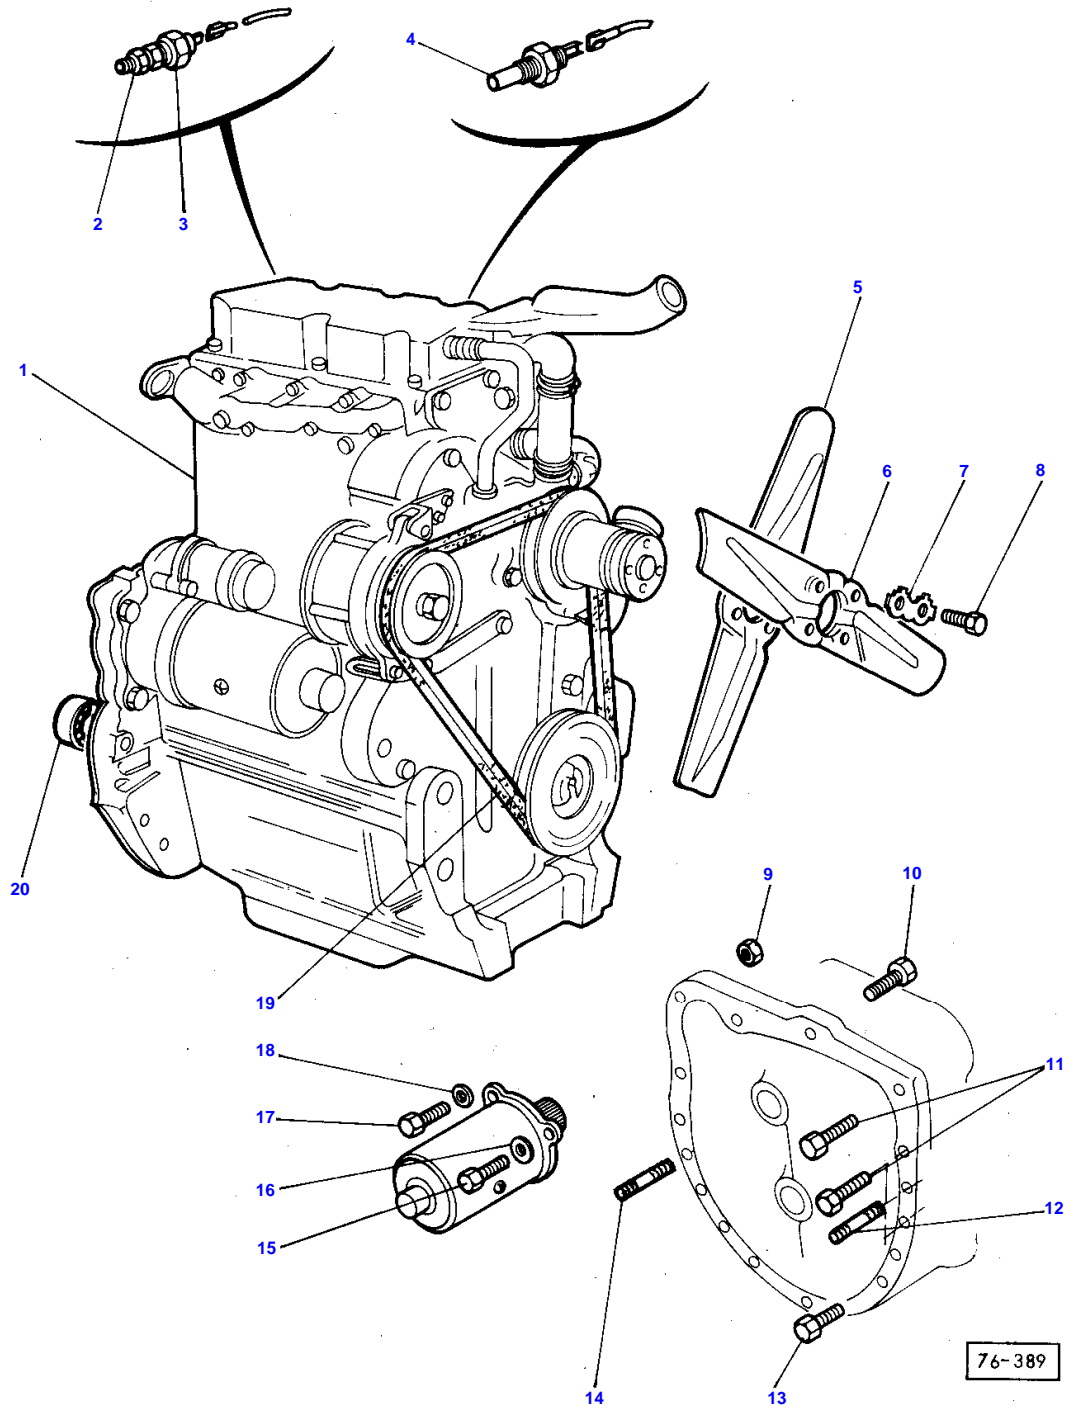

TABLE OF CONTENT

00

FENDERS - WITHOUT SAFETY FRAME LOW	204
FENDERS - WITH SAFETY FRAME LOW	207
FENDERS - WITH SAFETY FRAME LOW	211
SAFETY FRAME	215
FOOTSTEPS	216
FOOTSTEPS - ERGONOMIQUE	217B
SEAT SPRING SUSPENSION	219
SEAT - GERMANY	223
SEAT - 245	225B
ELECTRICITY WIRING	226
ELECTRICITY WIRING	229
FRONT LIGHTING EQUIPMENT	231
FRONT LIGHTING EQUIPMENT	233B
REAR LIGHTING EQUIPMENT	235
MICRONIC FILTER - 245	157AA

MOTEUR ET ACCESSOIRES
MOTOREINSETZUNG
INSTALLAZIONE MOTORE
PIEZES DE MONTAJE
ENGINE INSTALLATION

AD.3152
AD.3152
AD.3152
AD.3152
AD.3152