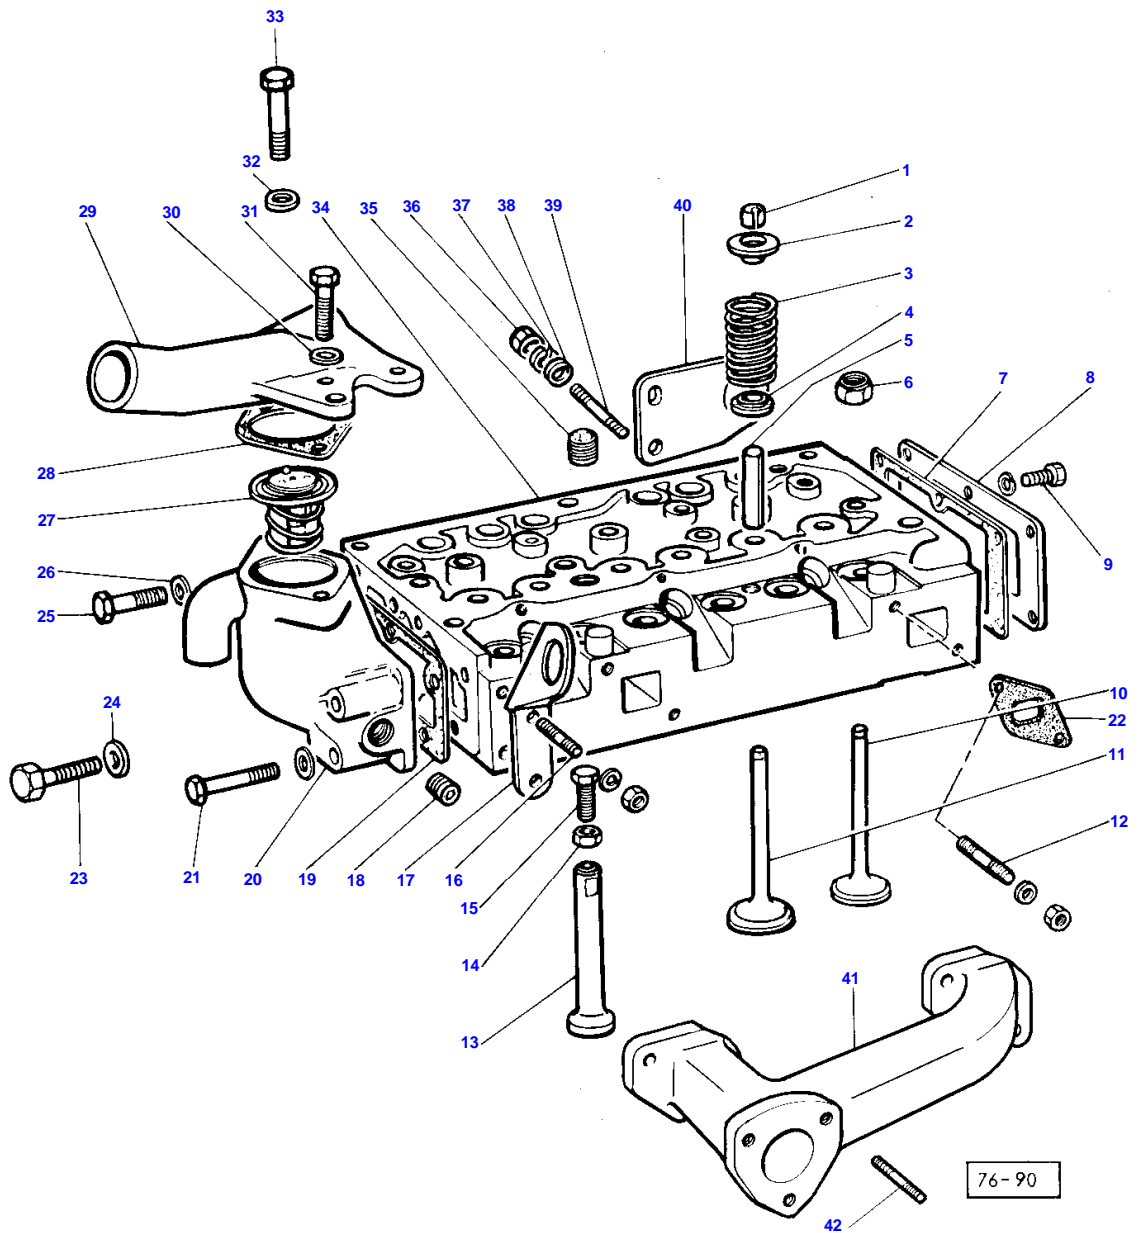

CRANKSHAFT

Item	Part Number	Qty	Description	Comments
1	94458	1	Kit, Crankshaft	
2	31137211	2	Thrust Washer	1
	31137212	X	Washer	+0.17 MM
3	31137221	2	Thrust Washer	1
	31137222	X	Washer	+0.17 MM
4		1	Crankshaft	Not serviced, order 94458
5	58703	1	Kit, Bearing	(C) 1 STD
5	58703A	X	Bearing	0.25 MM
	58703B	X	Kit, Bearing	0.50 MM
	58703C	X	Kit, Bearing	0.76 MM
6	85036	1	Kit, Bearing	(C) 1 STD
6	85036A	X	Kit, Bearing	(C) 0.25 MM
6	85036B	X	Kit, Bearing	(C) 0.50 MM
6	85036C	X	Kit, Bearing	(C) 0.76 MM
7	0745138	1	Screw	
8	33125112	1	Washer	
9	31143733	1	Pulley	
10	33176308	1	Flange	
11	0410132	1	Gear	
12	0330811	1	Spacer	
13	36271704	1	Woodruff Key	
14	68307	3	Piston	(A) Up to Serial or Engine Number 152UA479676DL
14	82111	3	Piston	(A) Up to Serial or Engine Number 152UA479676DL
14	68332	3	Kit, Piston	(A) From Serial or Engine Number 152UA479677DL
14	68331	3	Kit, Piston	(B) 152UA479677DL
15		3	Pin	Not serviced, order 14 14
16	0170001	6	Circlip	14
17		3	Piston	Not serviced, order 14 14
18	84957	3	Kit, Ring	
19	91051	3	Conrod	Repairs and replaces 84774
20	31134151	3	Bush	19
21		3	Rod	Not serviced, order 91051 19
22	0095250	6	Bolt	19
23	33221319	6	Nut	
24	0995415	2	Weight	
25	2185189	4	Screw	
26	31731515	2	Washer	
	31731516	2	Washer	
27	41112797	1	Flywheel	
28	0410236	1	Starter Ring	27
29		1	Flywheel	Not serviced, order 41112797 27
30	32162203	6	Screw	
31	0921062	3	Tab Washer	(A) REQUIRE TOPPING (B) PRE-TOPPED (C) BEARINGS PREFINISHED

CULASSE
ZYLINDERKOPF
TESTA CILINDRI
CULATA
CYLINDER HEAD