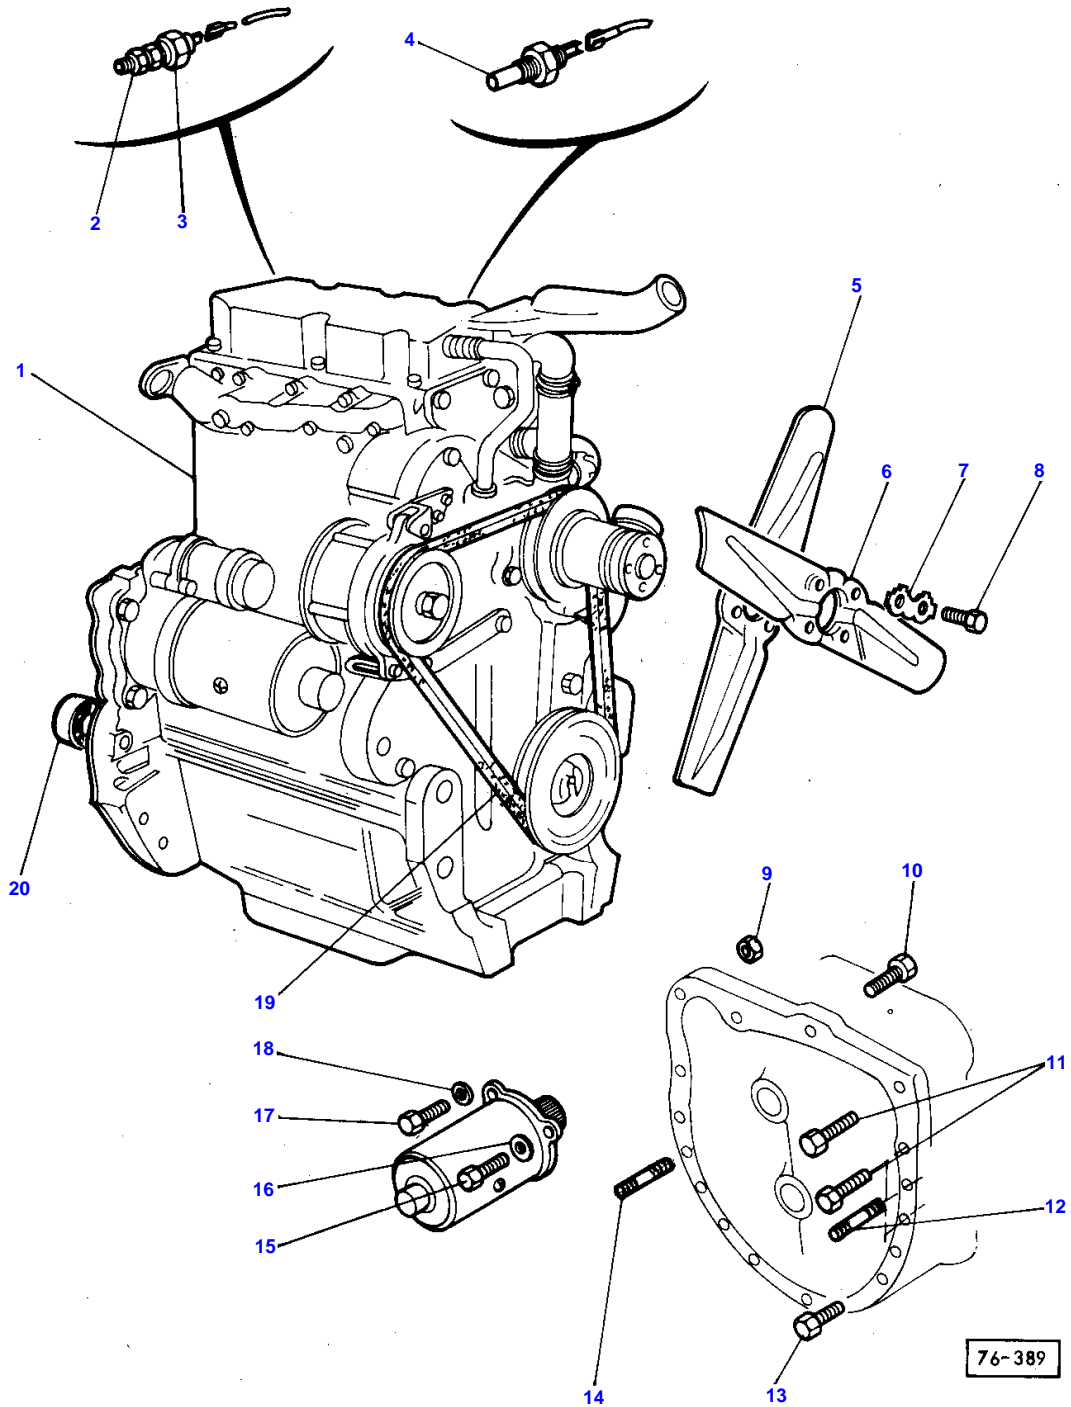

4

MOTEUR ET ACCESSOIRES	AD. 3152
MOTOREINSETZUNG	AD. 3152
INSTALLAZIONE MOTORE	AD. 3152
PIEZES DE MONTAJE	AD. 3152
ENGINE INSTALLATION	AD. 3152

IMPRIME EN FRANÇAIS

325 015

1988-1990