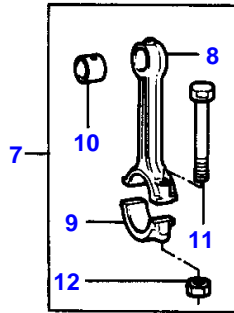

16
VILEBREQUIN
KURBELWELLE
ALBERO A MANOVELLA
CIGUENAL
CRANKSHAFT

00801015

1 0080 020

1-0080-020

IMPRIME EN FRANCE

2640

1637039M5 (1) 02 / 82

CRANKSHAFT

Item	Part Number	Qty	Description	Comments
1	68076	1	Kit, Crankshaft	
2		1	Crankshaft	Not serviced, order 68076
3	68079	1	Kit, Bearing	1 (C)
3	68079A	X	Kit, Bearing	Thickness -0,25 MM (C)
3	68079B	X	Kit, Bearing	Thickness -0,50 MM (C)
3	68079C	X	Kit, Bearing	Thickness -0,75 MM (C)
4	31137311	2	Washer	1
	31137312	X	Thrust Washer	Thickness +0,17 MM
5	31137321	2	Washer	1
	31137322	X	Thrust Washer	Thickness +0,17 MM
6	85043	1	Kit, Bearing	1 (C)
6	85043A	X	Kit, Bearing	Thickness -0,25 MM (C)
6	85043B	X	Kit, Bearing	Thickness -0,50 MM (C)
6	85043C	X	Kit, Bearing	Thickness -0,75 MM (C)
7	84920	6	Conrod	
8		1	Piston Rod	Not serviced, order 84920
9		1	Cap	Not serviced, order 84920
10	31134123	1	Bush	7
11	32762116	2	Bolt	7
12	33221321	2	Nut	7
13	68392	6	Piston	(A)
	68393	6	Piston	(B)
14		1	Piston	Not serviced, order 68392
14		1	Piston	Not serviced, order 68393
15		1	Piston Pin	Not serviced, order 68392-68393
16	0170002	2	Circlip	13
17	68237	6	Kit, Ring	
18	31171211	1	Gear,Crankshaft	
19	0500012	1	Woodruff Key	
20	0500005	1	Woodruff Key	
21	2635679	1	Pulley,Crank	
22	31153161	1	Pulley,Crank	
23	33125412	1	Spacer	
24	2417711	1	Element	
25	32418313	1	Thrust Plate	
26	2415638	1	O Ring	
27	32186133	3	Screw	
28	0096236	9	Bolt	
29	0920053	9	Washer	

(A)
UNTOPPED
(B)
PRE-TOPPED
(C)
PRE-FINISHED