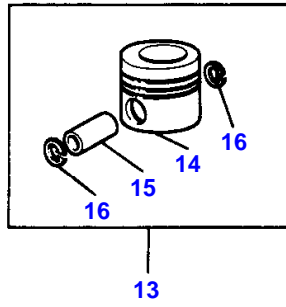

16
VILEBREQUIN
KURBELWELLE
ALBERO A MANOVELLA
CIGUENAL
CRANKSHAFT

00801015

1 0080 020

1-0080-020

IMPRIME EN FRANCE

2640

1637039M5 (1) 02 / 82

CRANKSHAFT

Item	Part Number	Qty	Description	Comments
1	68076	1	Kit, Crankshaft	
2		1	Crankshaft	Not serviced, order 68076
3	68079	1	Kit, Bearing	1 (C)
3	68079A	X	Kit, Bearing	Thickness -0,25 MM (C)
3	68079B	X	Kit, Bearing	Thickness -0,50 MM (C)
3	68079C	X	Kit, Bearing	Thickness -0,75 MM (C)
4	31137311	2	Washer	1
	31137312	X	Thrust Washer	Thickness +0,17 MM
5	31137321	2	Washer	1
	31137322	X	Thrust Washer	Thickness +0,17 MM
6	85043	1	Kit, Bearing	1 (C)
6	85043A	X	Kit, Bearing	Thickness -0,25 MM (C)
6	85043B	X	Kit, Bearing	Thickness -0,50 MM (C)
6	85043C	X	Kit, Bearing	Thickness -0,75 MM (C)
7	84920	6	Conrod	
8		1	Piston Rod	Not serviced, order 84920
9		1	Cap	Not serviced, order 84920
10	31134123	1	Bush	7
11	32762116	2	Bolt	7
12	33221321	2	Nut	7
13	68392	6	Piston	(A)
	68393	6	Piston	(B)
14		1	Piston	Not serviced, order 68392
14		1	Piston	Not serviced, order 68393
15		1	Piston Pin	Not serviced, order 68392-68393
16	0170002	2	Circlip	13
17	68237	6	Kit, Ring	
18	31171211	1	Gear,Crankshaft	
19	0500012	1	Woodruff Key	
20	0500005	1	Woodruff Key	
21	2635679	1	Pulley,Crank	
22	31153161	1	Pulley,Crank	
23	33125412	1	Spacer	
24	2417711	1	Element	
25	32418313	1	Thrust Plate	
26	2415638	1	O Ring	
27	32186133	3	Screw	
28	0096236	9	Bolt	
29	0920053	9	Washer	

(A)
UNTOPPED
(B)
PRE-TOPPED
(C)
PRE-FINISHED