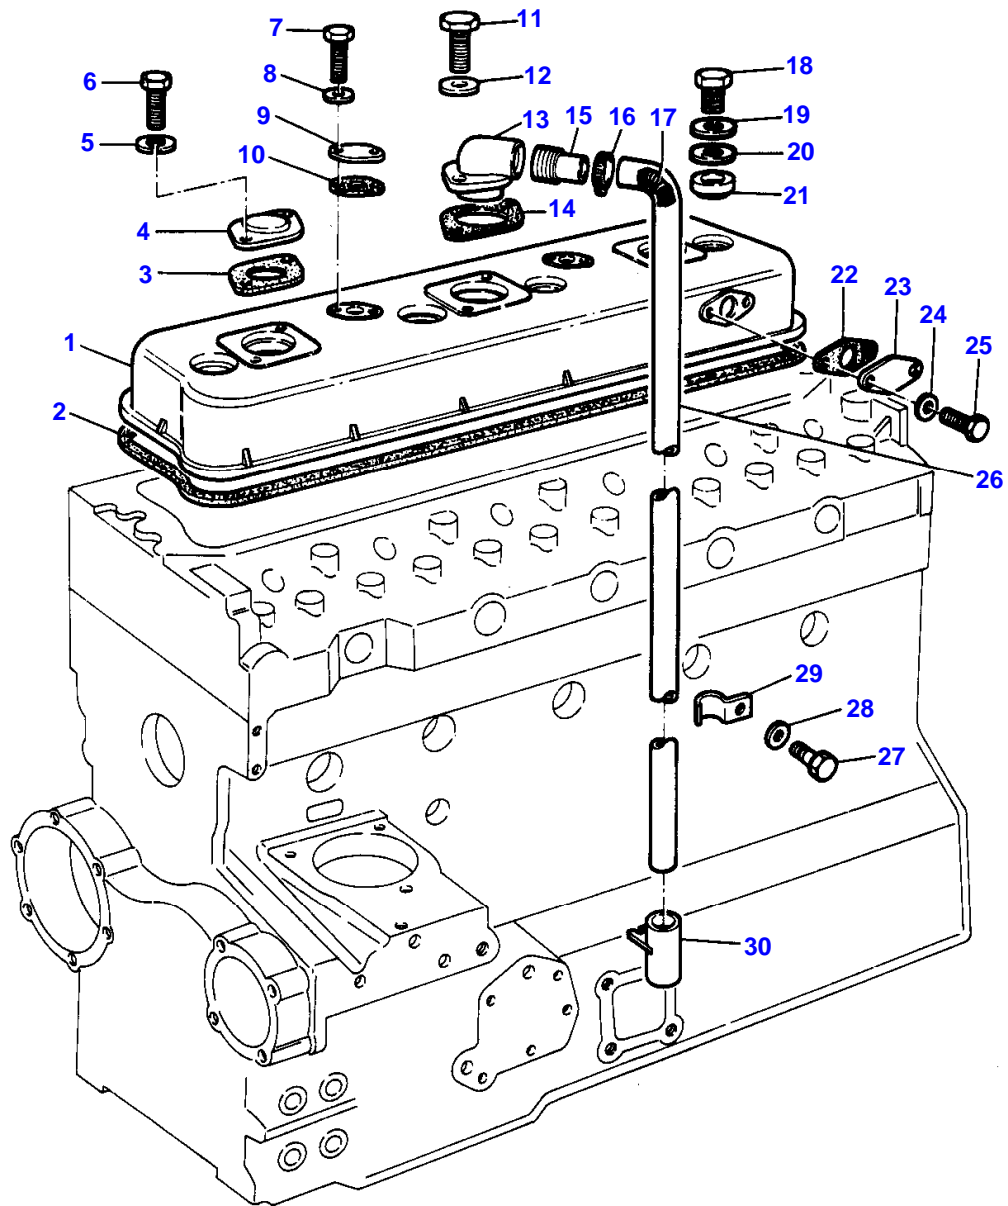

20

CACHE CULBUTEURS
ZYLINDERKOPFDECKEL
COPERCHIO TESTATA
TAPA CULATA
CYLINDER HEAD COVER

0085 1010

1 0085 011

1-0085-011

CYLINDER HEAD COVER

Item	Part Number	Qty	Description
1	37186471	1	Cyl.Head Cover
2	36811445	1	Joint
3	36833125	2	Joint
4	37536841	2	Plate
5	2411152	4	Washer
6	0748414	4	Setscrew
7	0748351	4	Screw
8	2411151	4	Washer
9	36171119	2	Plate
10	0490053	2	Joint
11	0748414	2	Setscrew
12	2411152	2	Washer
13	37735501	1	Body
14	36833125	1	Joint
15	33514511	1	Connection
16	2481804	1	Clip
17	31754117	1	Spring
18	32726529	4	Nut
19	33121419	4	Washer
20	0920436	4	Washer
21	33817132	4	Seal
22	36861434	1	Joint
23	36171122	1	Plate
24	2411152	2	Washer
25	0748414	2	Setscrew
26	33872532	1	Hose
27	0746252	1	Screw
28	0920053	1	Washer
29	36561128	1	Clip
30	35731149	1	Connection