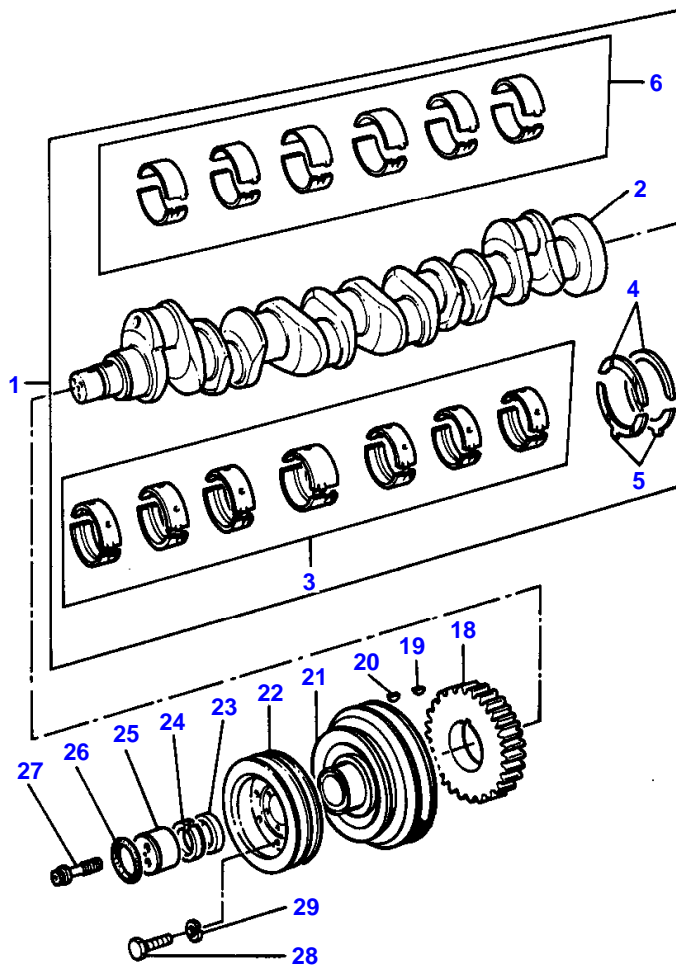

16
VILEBREQUIN
KURBELWELLE
ALBERO A MANOVELLA
CIGUENAL
CRANKSHAFT

00801015

1 0080 020

1-0080-020

IMPRIME EN FRANCE

2640

1637039M5 (1) 02 / 82

CRANKSHAFT

Item	Part Number	Qty	Description	Comments
1	68076	1	Kit, Crankshaft	
2		1	Crankshaft	Not serviced, order 68076
3	68079	1	Kit, Bearing	1 (C)
3	68079A	X	Kit, Bearing	Thickness -0,25 MM (C)
3	68079B	X	Kit, Bearing	Thickness -0,50 MM (C)
3	68079C	X	Kit, Bearing	Thickness -0,75 MM (C)
4	31137311	2	Washer	1
	31137312	X	Thrust Washer	Thickness +0,17 MM
5	31137321	2	Washer	1
	31137322	X	Thrust Washer	Thickness +0,17 MM
6	85043	1	Kit, Bearing	1 (C)
6	85043A	X	Kit, Bearing	Thickness -0,25 MM (C)
6	85043B	X	Kit, Bearing	Thickness -0,50 MM (C)
6	85043C	X	Kit, Bearing	Thickness -0,75 MM (C)
7	84920	6	Conrod	
8		1	Piston Rod	Not serviced, order 84920
9		1	Cap	Not serviced, order 84920
10	31134123	1	Bush	7
11	32762116	2	Bolt	7
12	33221321	2	Nut	7
13	68392	6	Piston	(A)
	68393	6	Piston	(B)
14		1	Piston	Not serviced, order 68392
14		1	Piston	Not serviced, order 68393
15		1	Piston Pin	Not serviced, order 68392-68393
16	0170002	2	Circlip	13
17	68237	6	Kit, Ring	
18	31171211	1	Gear,Crankshaft	
19	0500012	1	Woodruff Key	
20	0500005	1	Woodruff Key	
21	2635679	1	Pulley,Crank	
22	31153161	1	Pulley,Crank	
23	33125412	1	Spacer	
24	2417711	1	Element	
25	32418313	1	Thrust Plate	
26	2415638	1	O Ring	
27	32186133	3	Screw	
28	0096236	9	Bolt	
29	0920053	9	Washer	

(A)
UNTOPPED
(B)
PRE-TOPPED
(C)
PRE-FINISHED