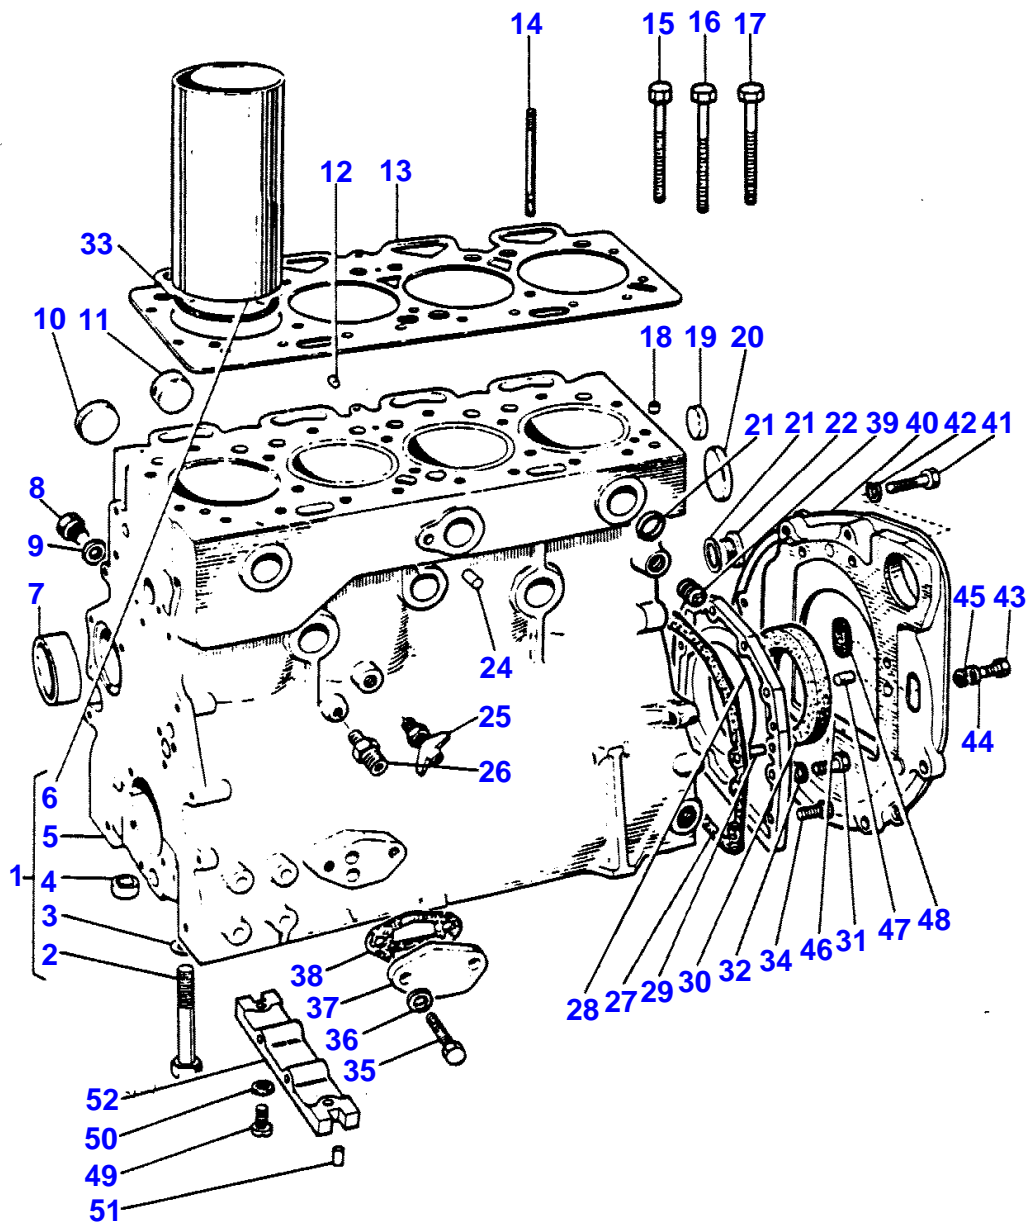

4

BLOC CYLINDRES
ZYLINDERBLOCK
BLOCCO CILINDRI
BLOQUE DE CILINDROS
CYLINDER BLOCK

00801004

1 0050 001

CYLINDER BLOCK

Item	Part Number	Qty	Description	Comments
1	61662	1	Kit,Cyl.Block	
2	32181434	10	Screw	(1)
3	0760001	10	Shim	(1)
4	33142111	10	Thimble	(1)
5		1	Cylinder Block	(1) Not serviced, order 61662
6	31358343	4	Liner	(1)
7	31134132	1	Bush	
8	0746451	2	Screw	
9	0920155	2	Washer	
10	0650577	4	Plug	
11	0650618	4	Plug	
12	32417133	1	Plug	
13	36812341	1	Gasket	
14	32526312	2	Stud	
15	32181424	6	Screw	
16	32181425	12	Screw	
17	32181426	2	Screw	
18	32417134	1	Plug	
19	0650563	2	Plug	
20	32416105	1	Plug	
21	0650563	6	Plug	
22	0650563	2	Plug	
23	0920130	1	Washer	
24	32114116	1	Plug	
25	31419	1	Cock	
26	0201396	1	Union	
27	36817157	1	Joint	
28	37513851	1	Housing	
29	0350009	2	Dowel	
30	2415391	1	Seal	
31	0746211	10	Bolt	
32	0920003	10	Washer	
33	33127419	4	Shim	
34	2172530	2	Capscrew	
35	0746651	2	Screw	
36	0920055	2	Washer	
37	36231412	1	Plate	
38	36862523	1	Joint	
39	2431132	1	Plug	
40	37147644	1	Plate	
41	2185051	6	Screw	
42	0920004	6	Washer	
43	0746253	3	Screw	
44	0920003	3	Washer	
45	0920053	3	Washer	
46	36125305	1	Cover	
47	32455119	2	Dowel	
48	37813113	1	Plug	
49	2176369	2	Screw	
50	0920521	2	Washer	
51	32811408	2	Joint	
52	36277831	1	Bridge Piece