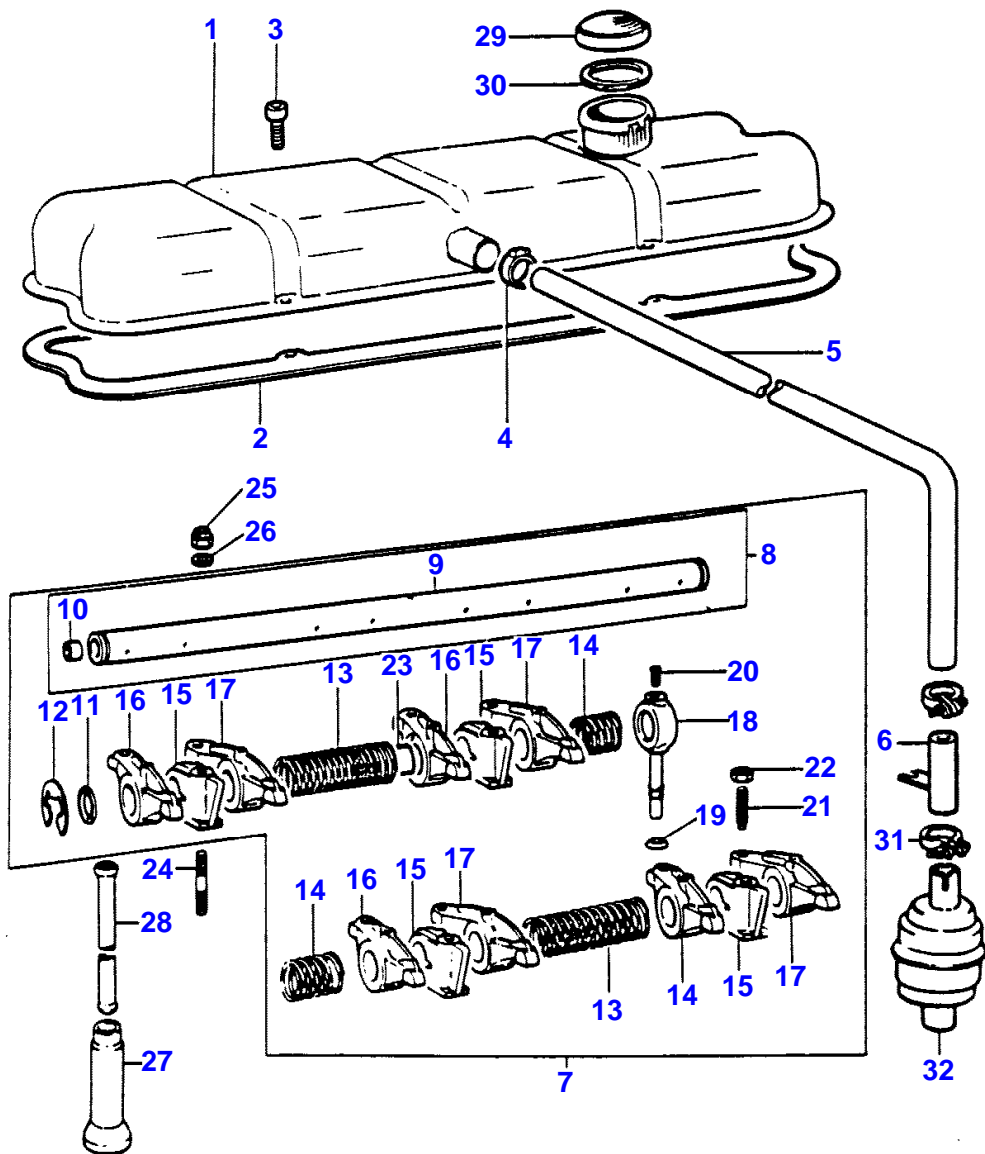

AIR INDUCTION

Item	Part Number	Qty	Description
1	37786653	1	Induct.Manifold
2	36862131	1	Joint
3	36862133	1	Joint
4	36866462	1	Joint
5	0096443	2	Bolt
6	0096434	2	Bolt
7	0096432	2	Screw
8	0920054	6	Washer
9	2666108	1	Intake Heater
10	0650204	1	Plug

14

CACHE CULBUTEURS
ZYLINDERKOPFDECKEL
COPERCHIO TESTATA
TAPA CULATA
CYLINDER HEAD COVER

0085 10x

1 0085 001