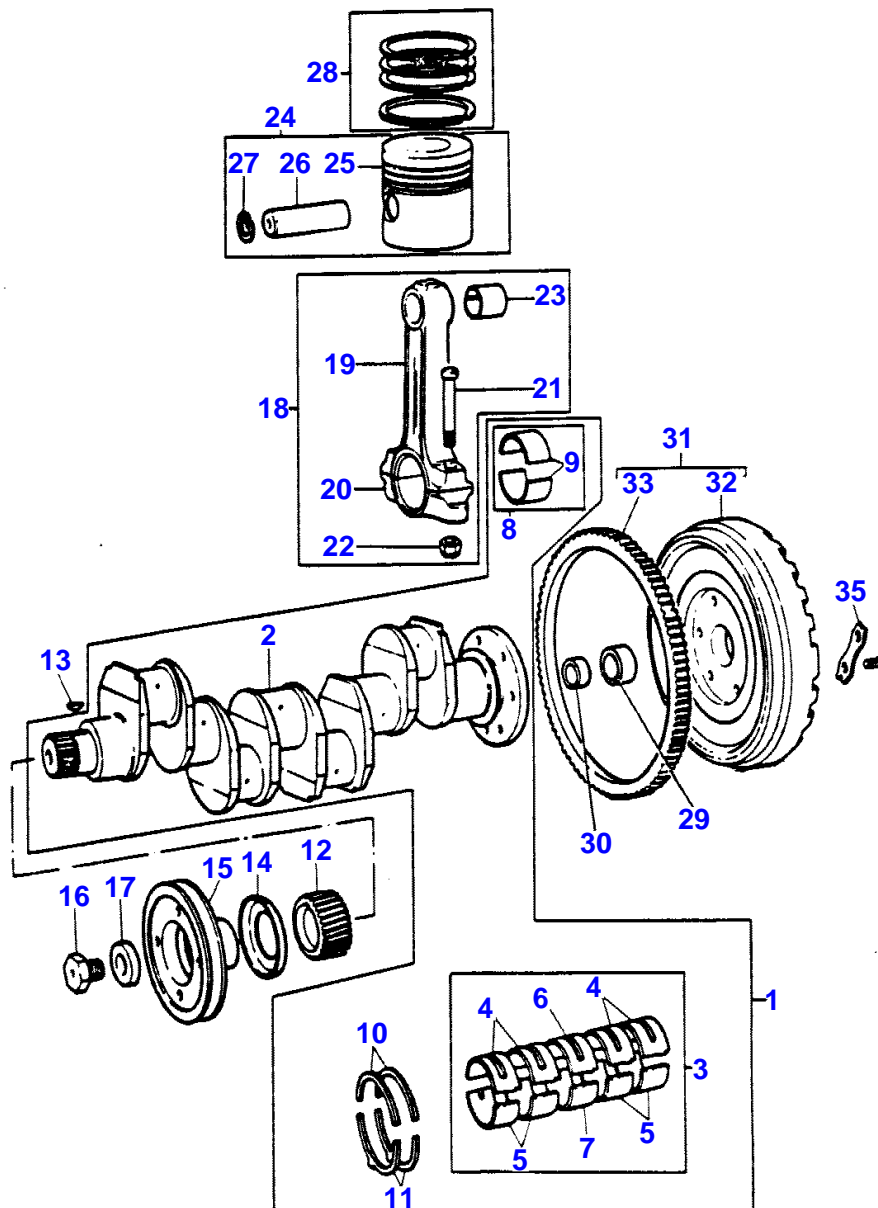

6

VILEBREQUIN
 KURBELWELLE
 ALBERO A MANOVELLA
 CIGUENAL
 CRANKSHAFT

00801004

1 0080 001

CRANKSHAFT

Item	Part Number	Qty	Description	Comments
1	94434	1	Kit, Crankshaft	
2		1	Crankshaft	(1)
3	81558	1	Kit, Bearing	(1) (A)
3	81558A	X	Kit, Bearing	(A)
	81558B	X	Kit, Bearing	(A)
	81558C	X	Kit, Bearing	(A)
4		4	Kit, Bearing	(3) Not serviced, order 81558
5		4	Kit, Bearing	(3) Not serviced, order 81558
6		1	Kit, Bearing	(3) Not serviced, order 81558
7		1	Kit, Bearing	(3) Not serviced, order 81558
8	85042	1	Kit, Bearing	(1) (A)
8	85042A	X	Kit, Bearing	(A)
	85042B	X	Kit, Bearing	(A)
	85042C	X	Kit, Bearing	(A)
9		8	Kit, Bearing	(8) Not serviced, order 85042
10	31137311	2	Washer	(1)
	31137312	X	Thrust Washer	
11	31137321	2	Washer	(1)
	31137322	X	Thrust Washer	
12	31171681	1	Gear,Crankshaft	
13	0500012	1	Woodruff Key	
14	33415311	1	Flange	
15	31148791	1	Pulley	
16	32162318	1	Screw	
17	33125124	1	Washer	
18	84920	4	Conrod	
19		4	Piston Rod	(18) Not serviced, order 84920
20		4	Cap	(18) Not serviced, order 84920
21	32762116	8	Bolt	(18)
22	33221321	8	Nut	(18)
23	31134123	4	Bush	(18)
24	89207	4	Kit, Piston	(B)
	68318	4	Kit, Piston	(24)
25		4	Piston	(24) Not serviced, order 89207
26		4	Piston Pin	(24) Not serviced, order 89207
27	0170002	8	Circlip	(24)
28	86778	4	Kit, Ring	
29	41425708	1	Adaptor	
30	2513246	1	Bush	(29)
31	41117087	1	Flywheel	
32		1	Flywheel	(31) Not serviced, order 41117087
33	0410264	1	Gear,Starterring	(31)
34	32162203	6	Screw	
35	0921062	3	Tab Washer	