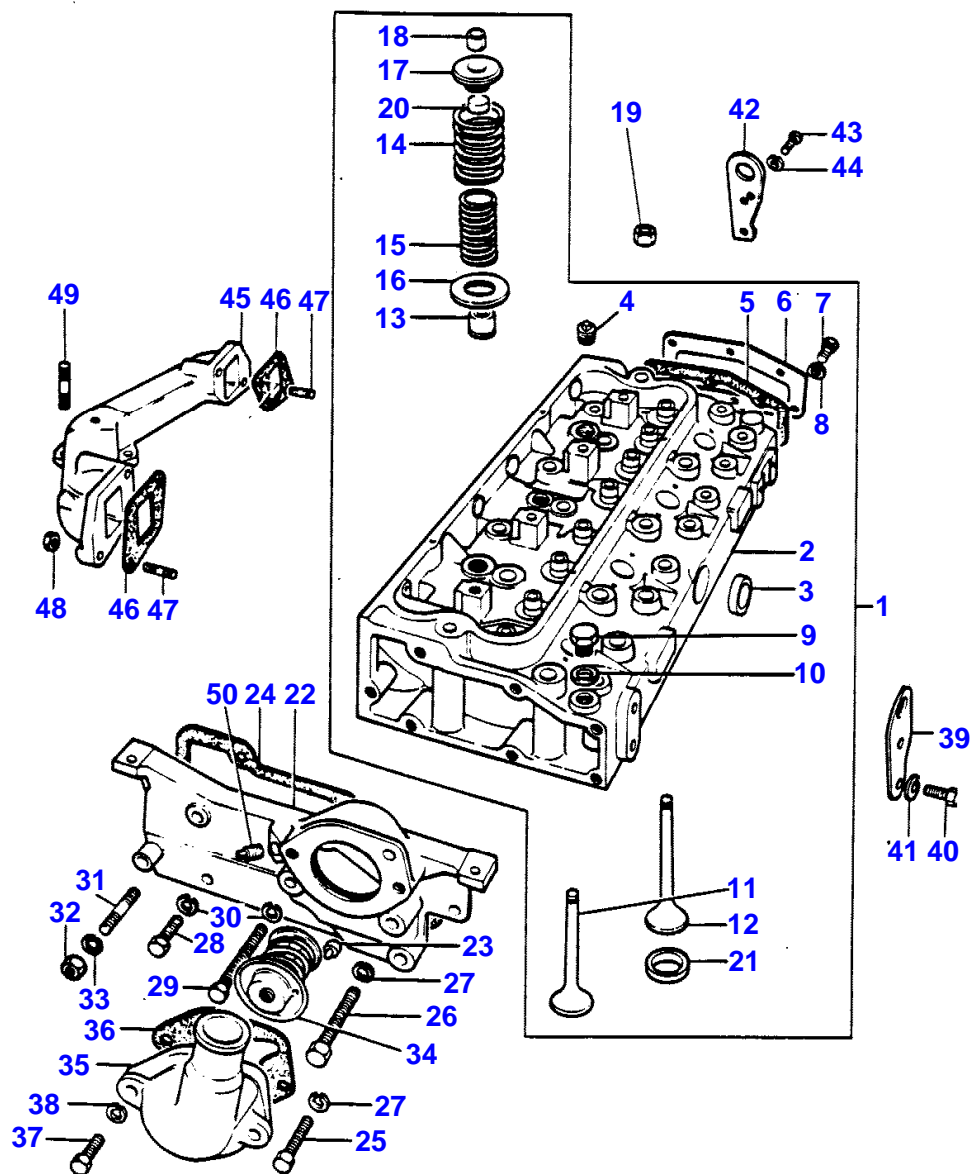

8
CULASSE
ZYLINDERKOPF
TESTATA
CULATA
CYLINDER HEAD

0075100

1 0075 001

CYLINDER HEAD

Item	Part Number	Qty	Description	Comments
1	68115	1	Cylinder Head	
2		1	Cylinder Head	(1) Not serviced, order 68115
3	0650563	1	Plug	(1)
4	2431154	2	Plug	(1)
5	36851409	1	Joint	(1)
6	37553121	1	Cover	(1)
7	0746254	6	Setscrew	(1)
8	0920053	6	Washer	(1)
9	0650203	1	Plug	(1)
10	2411157	1	Washer	(1)
11	31431641	4	Valve Inlet	(1) STD
11	31431401	X	Valve Inlet	+0,08MM
	31431402	X	Valve Inlet	+0,38MM
	31431403	X	Valve Inlet	+0,76MM
12	31431881	4	Valve Exhaust	(1) STD
12	31431411	X	Valve Exhaust	+0,08MM
	31431412	X	Valve Exhaust	+0,38MM
	31431413	X	Valve Exhaust	+0,76MM
13	33817117	4	Seal	(1)
14	31745121	8	Spring	(1)
15	31744131	8	Spring	(1)
16	33123117	8	Washer	(1)
17	33423122	8	Cap	(1)
18	33173108	16	Cotter	(1) (A)
19	33221316	2	Nut	
20	33817125	4	Seal	(1)
21	33152139	4	Insert	(1)
22	37762704	1	Body	
23	2485791	1	Pin	
24	36853514	1	Joint	(1)
25	0096434	2	Bolt	
26	0096439	1	Bolt	
27	0920054	3	Washer	
28	0746255	2	Setscrew	
29	0096238	1	Bolt	
30	0920053	3	Washer	
31	0826491	1	Stud	
32	0576051	1	Nut	
33	0920054	1	Washer	
34	2485659	1	Thermostat	
35	37735651	1	Connection	
36	36862151	1	Joint	
37	0096433	2	Bolt	
38	0920054	2	Washer	
39	36475706	1	Plate	
40	0746453	2	Setscrew	
41	0920054	2	Washer	
42	36177111	1	Plate	
43	0746453	2	Setscrew	
44	0920054	2	Washer	
45	37781321	1	Exhaust Manifold	
46	36862159	2	Joint	
47	0826439	4	Stud	
48	2188135	4	Nut	
49	0826404	3	Stud	
50	2431154	1	Plug	

(A)
SERVICED IN PAIRS