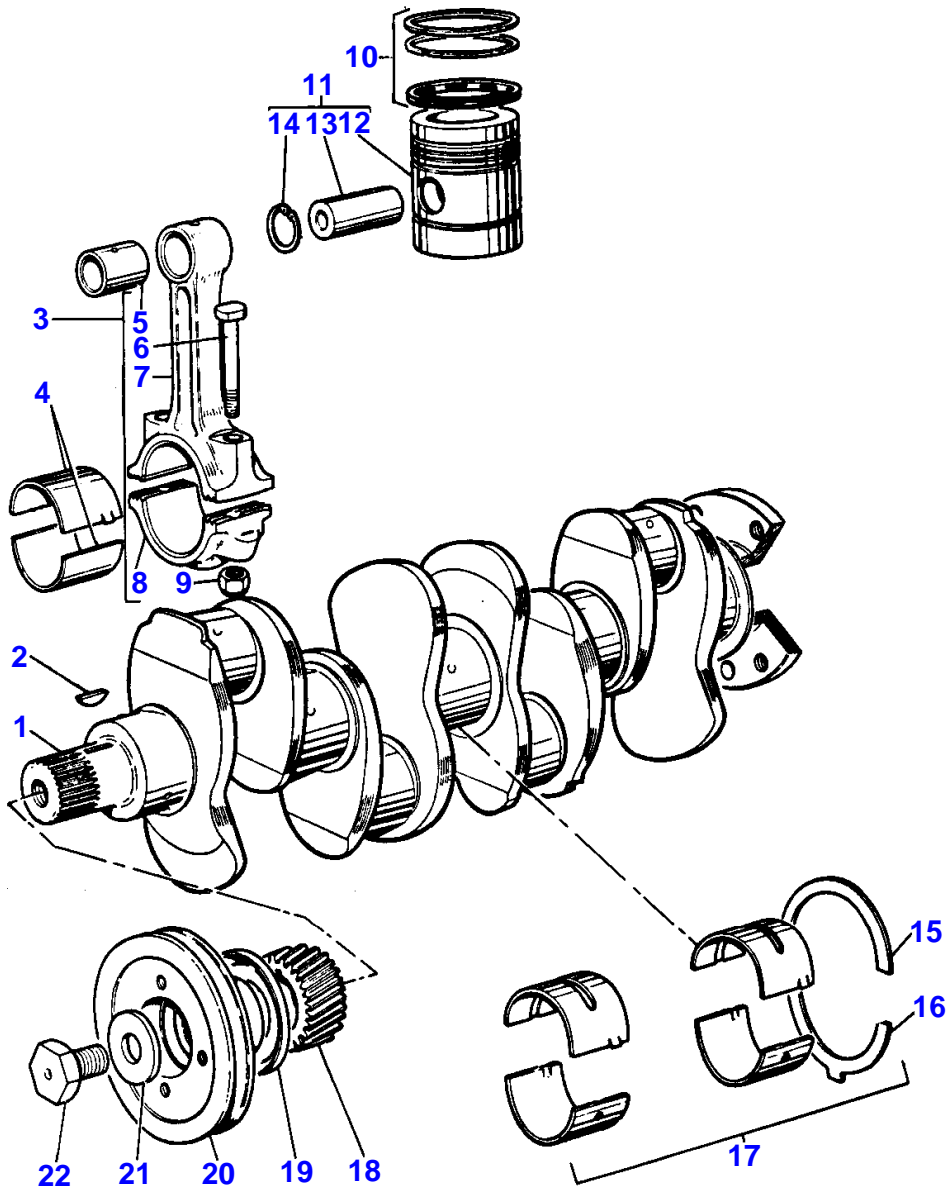

6
VILEBREQUIN
KURBELWELLE
ALBERO A MANOVELLA
CIGUENAL
CRANKSHAFT

00801002

1 0080 002

1-0080-002

CRANKSHAFT

Item	Part Number	Qty	Description	Comments
1	94434	1	Kit, Crankshaft	
2	0500012	1	Woodruff Key	
3	84920	4	Conrod	
4	85042	1	Kit, Bearing	(1) (A)
4	85042A	X	Kit, Bearing	(A)
	85042B	X	Kit, Bearing	(A)
	85042C	X	Kit, Bearing	(A)
5	31134123	4	Bush	(3)
6	32762116	8	Bolt	(3)
7		4	Piston Rod	(3) Not serviced, order 84920
8		4	Cap	(3) Not serviced, order 84920
9	33221321	8	Nut	(3)
10	92464	4	Kit, Ring	STD
	92464C	X	Kit, Ring	0,76MM
11	68301	4	Kit, Piston	
	68301C	X	Kit, Piston	
12		4	Piston	(11) Not serviced, order 68301
13		4	Piston Pin	(11) Not serviced, order 68301
14	0170002	8	Circlip	(11)
15	31137311	2	Washer	(1)
	31137312	X	Thrust Washer	
16	31137321	2	Washer	(1)
	31137322	X	Thrust Washer	
17	81558	1	Kit, Bearing	(1) (A)
17	81558A	X	Kit, Bearing	(A)
	81558B	X	Kit, Bearing	(A)
	81558C	X	Kit, Bearing	(A)
18	31171681	1	Gear,Crankshaft	
19	33415311	1	Flange	
20	31148791	1	Pulley	
21	33125124	1	Washer	
22	32162318	1	Screw	

(A)
PREFINISHED