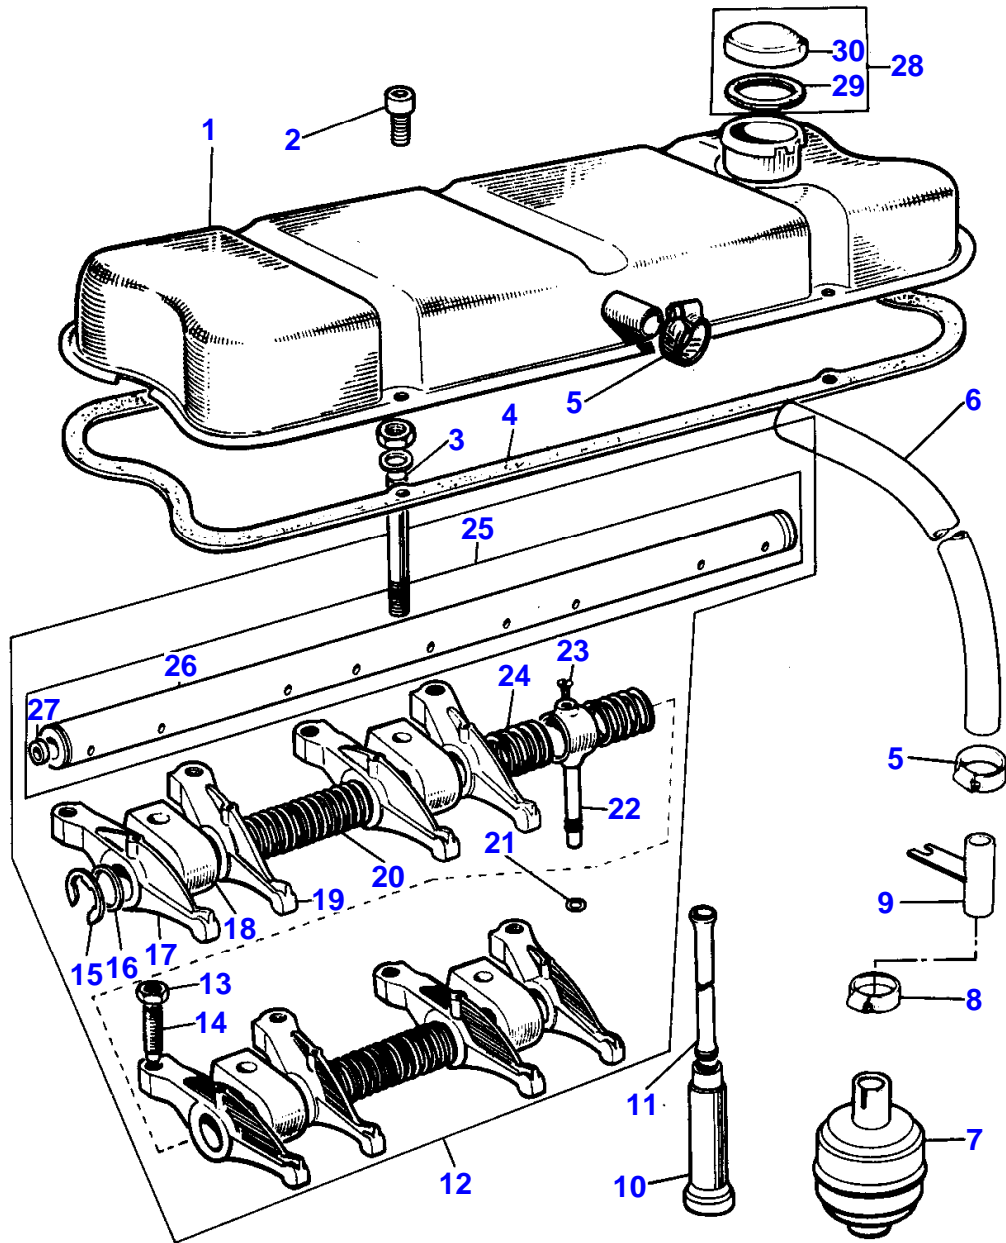

AIR INDUCTION

Item	Part Number	Qty	Description
1	37786653	1	Induct.Manifold
2	36862131	1	Joint
3	36862133	1	Joint
4	36866462	1	Joint
5	0096443	2	Bolt
6	0096434	2	Bolt
7	0096432	2	Screw
8	0920054	6	Washer
9	2666108	1	Intake Heater

14

CACHE CULBUTEURS
ZYLINDERKOPFDECKEL
COPERCHIO TESTATA
TAPA CULATA
CYLINDER HEAD COVER

00851002

1 0085 002

1-0085-002