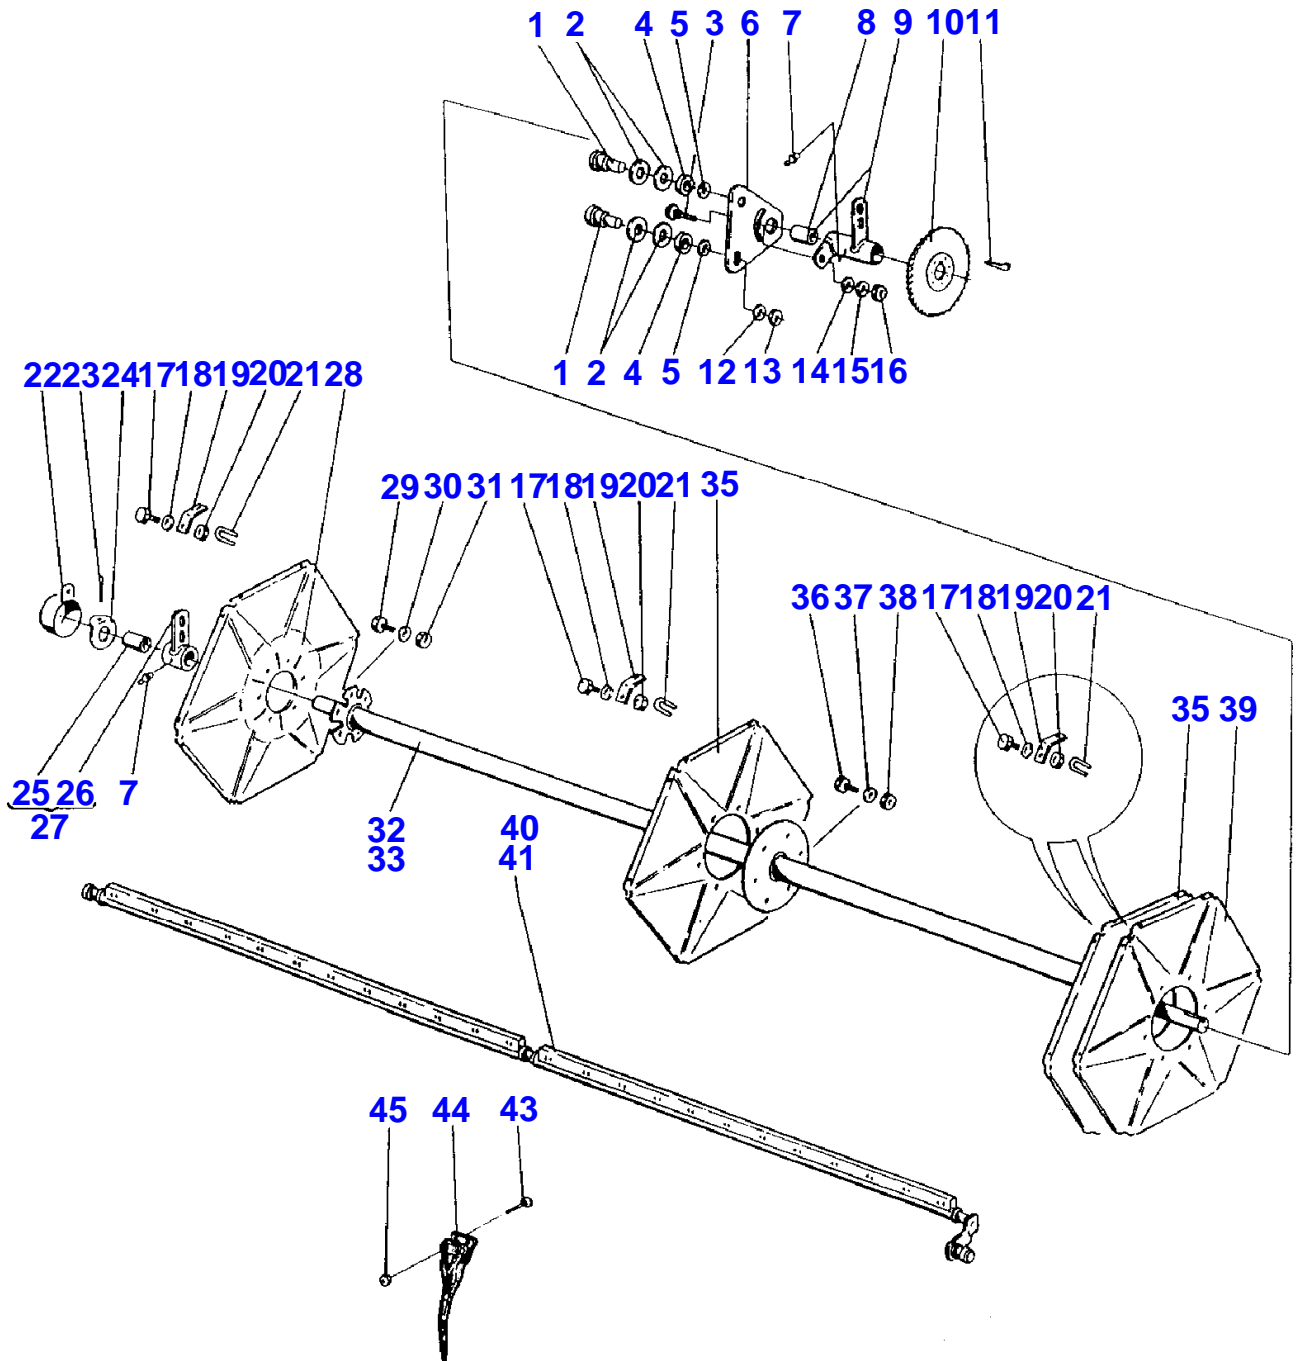

PICK UP REEL

Item	Part Number	Qty	Description	Comments
1	SR596050	2	Shaft	
2	SR683448	2	Plate	
3	S6763544	1	Screw	
4	S0502364	2	Bearing	
5	S7414473	2	Lock Washer	
6	SR588309	1	Holder	
7	S0252420	2	Nipple	
8	S0552059	1	Bush	
9	SR633104	1	Bearing	
10	SR588269	1	Sprocket	
11	S7712110	1	Gib Key	
12	S7400034	2	Washer	
13	S6506634	2	Nut	
14	S7400033	1	Disc	
15	S7414471	1	Lock Washer	
16	S6506434	1	Nut	
17	S6211067	1	Screw	
18	S7400030	36	Disc	
19	SR672223	18	Support	
20	S6593838	36	Nut	
21	SR672224	18	Hasp	
22	SR637312	1	Protector	
23	S7812258	1	Cotter	
24	SR588812	1	Disc	
25	S0552059	1	Bush	
26	SR588288	1	Bearing	
27	SR588287	1	Bearing	
28	SR683121	1	Plate	
29	S6220867	6	Screw	
30	S7400032	6	Disc	
31	S6594038	6	Nut	
32	SR686380	1	Shaft	3.1M
33	SR689805	1	Shaft	2.7M
35	SR678094	2	Spider	
36	S6210667	12	Screw	
37	S7414055	12	Disc	
38	S6593838	12	Nut	
39	SR678095	1	Spider	
40	SR686605	6	Shaft	3.1M
41	SR689889	6	Shaft	2.7M
43	S6754314		Screw	
44	S0633837		Reel	
45	S6593838		Nut