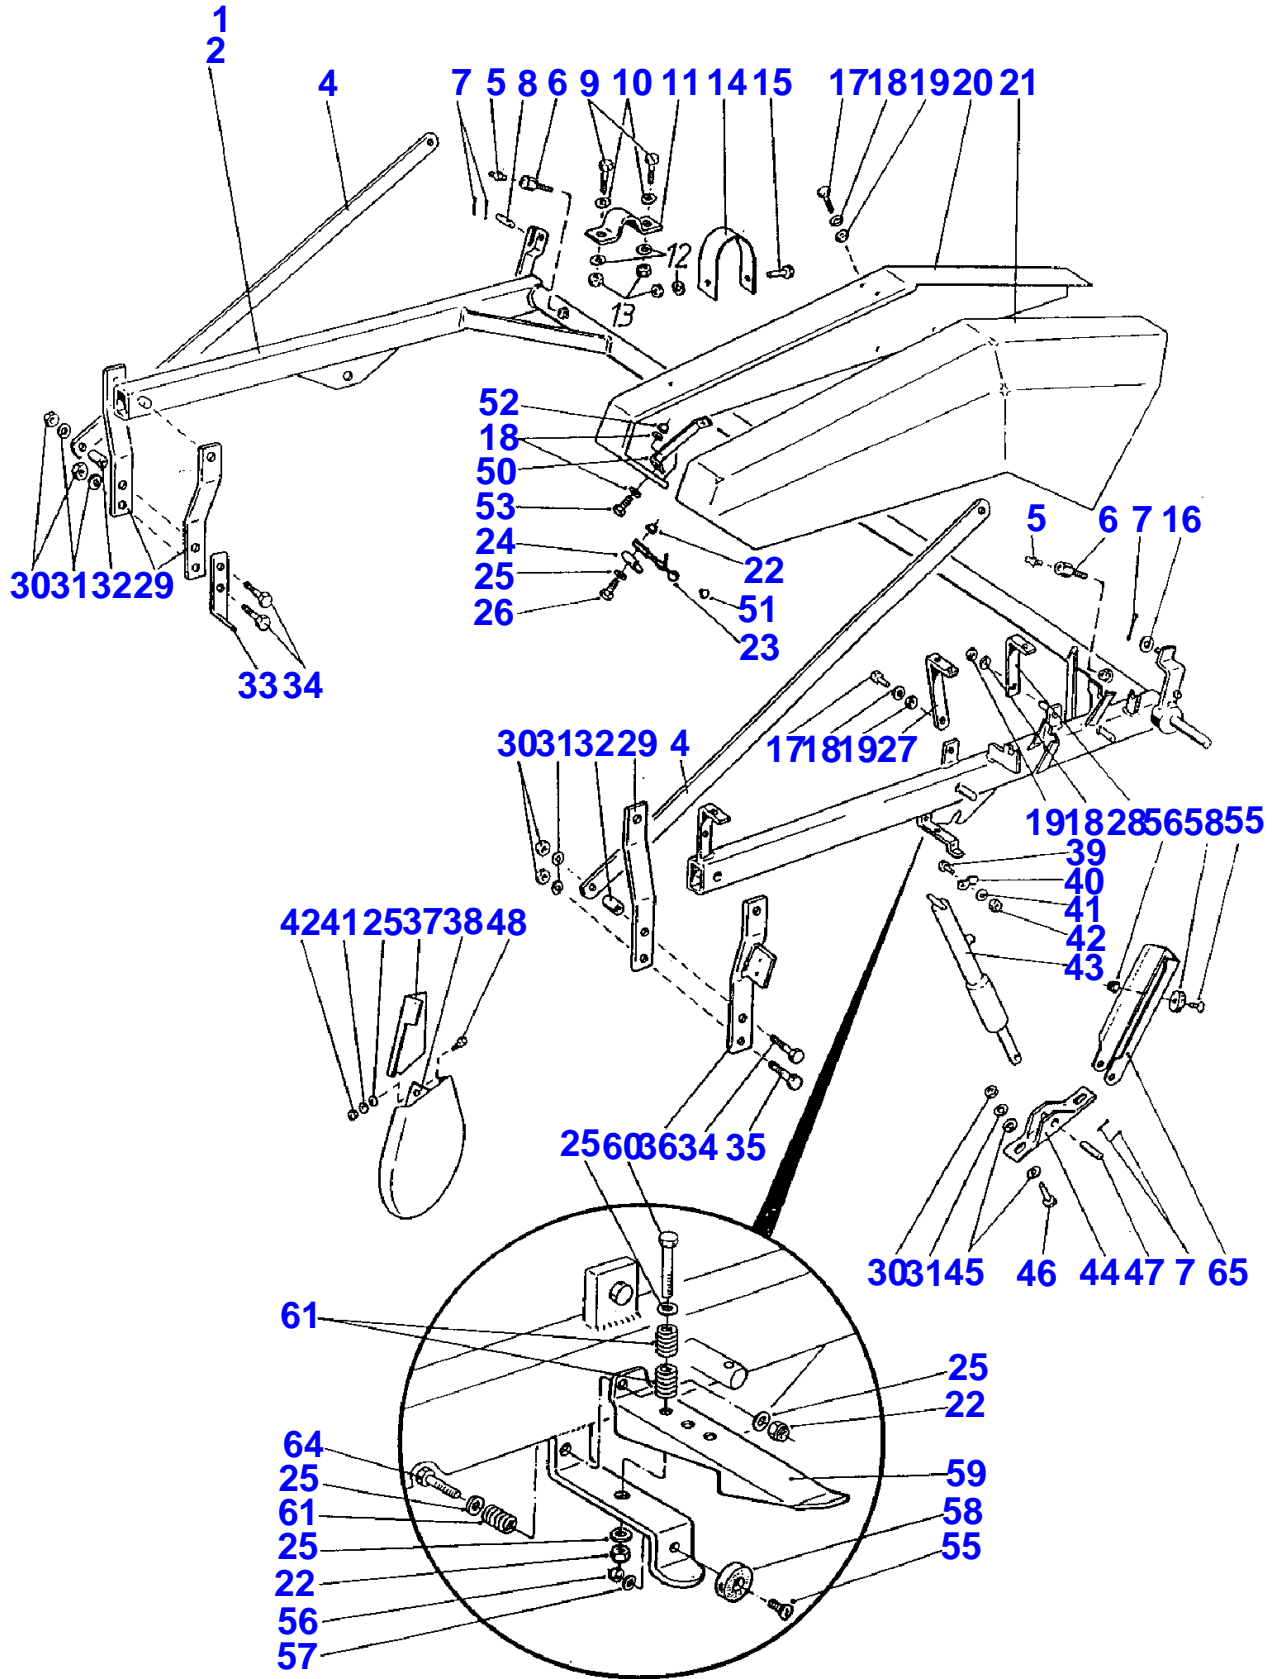

REEL CARRIER

Item	Part Number	Qty	Description	Comments
1	SR686355	1	Bar	Width 3.1M
2	SR690502	1	Bar	Width 2.7M
4	SR676578	2	Arm	
5	S0252420	2	Nipple	
6	SR681319	2	Screw	
7	S7812116	7	Cotter	
8	SR590010	2	Pin	
9	S6226167	4	Screw	
10	S7400033	4	Disc	
11	SR671440	2	Bearing	
12	S7414471	4	Lock Washer	
13	S6506434	4	Nut	
14	SR681342	2	Holder	
15	S6228177	2	Screw	
16	S7414062	1	Disc	
17	S6221467	6	Screw	
18	S7400032	6	Disc	
19	S6506234	6	Nut	
20	SR681297	1	Guard	
21	SR681296	1	Guard	
22	S6593838	3	Nut	
23	S0871050	3	Spring	
24	SR672907	3	Cover	
25	S7400030	5	Disc	
26	S6211467	3	Screw	
27	SR681289	1	Holder	
28	SR681290	1	Holder	
29	SR621417	3	Lever	
30	S6506434	8	Nut	
31	S7414471	8	Lock Washer	
32	SR588811	2	Bush	
33	SR633103	1	Protector	
34	S6227767	3	Screw	
35	S6226997	1	Screw	
36	SR621416	1	Lever	
37	SR634718	1	Protector	
38	SR599867	1	Protector	
39	S6211467	2	Screw	
40	SR588383	2	Latch	
41	S7414465	4	Lock Washer	
42	S6506034	4	Nut	
43	SR637360	2	Ram	
44	SR678278	2	Holder	
45	S7400033	8	Disc	
46	S6226167	4	Screw	
47	SR589597	2	Trunnion	
48	S6211667	2	Screw	
50	SR692247	1	Support	From Serial or Engine Number P01201
51	S0633657	4		From Serial or Engine Number P01201
52	S6594038	1	Nut	
53	S6220486	1	Screw	
55	S6066614	3	Screw	
56	S6593738	3	Nut	
57	S7400029	1	Disc	
58	S0633658	3	Damper	
59	SR693125	1	Bolt	From Serial or Engine Number P01554
60	S6212477	1	Screw	
61	S0415254	3	Spring	From Serial or Engine Number P01554
64	S6212077	1	Screw	
65	SR693077	2	Safety Device	From Serial or Engine Number P01554