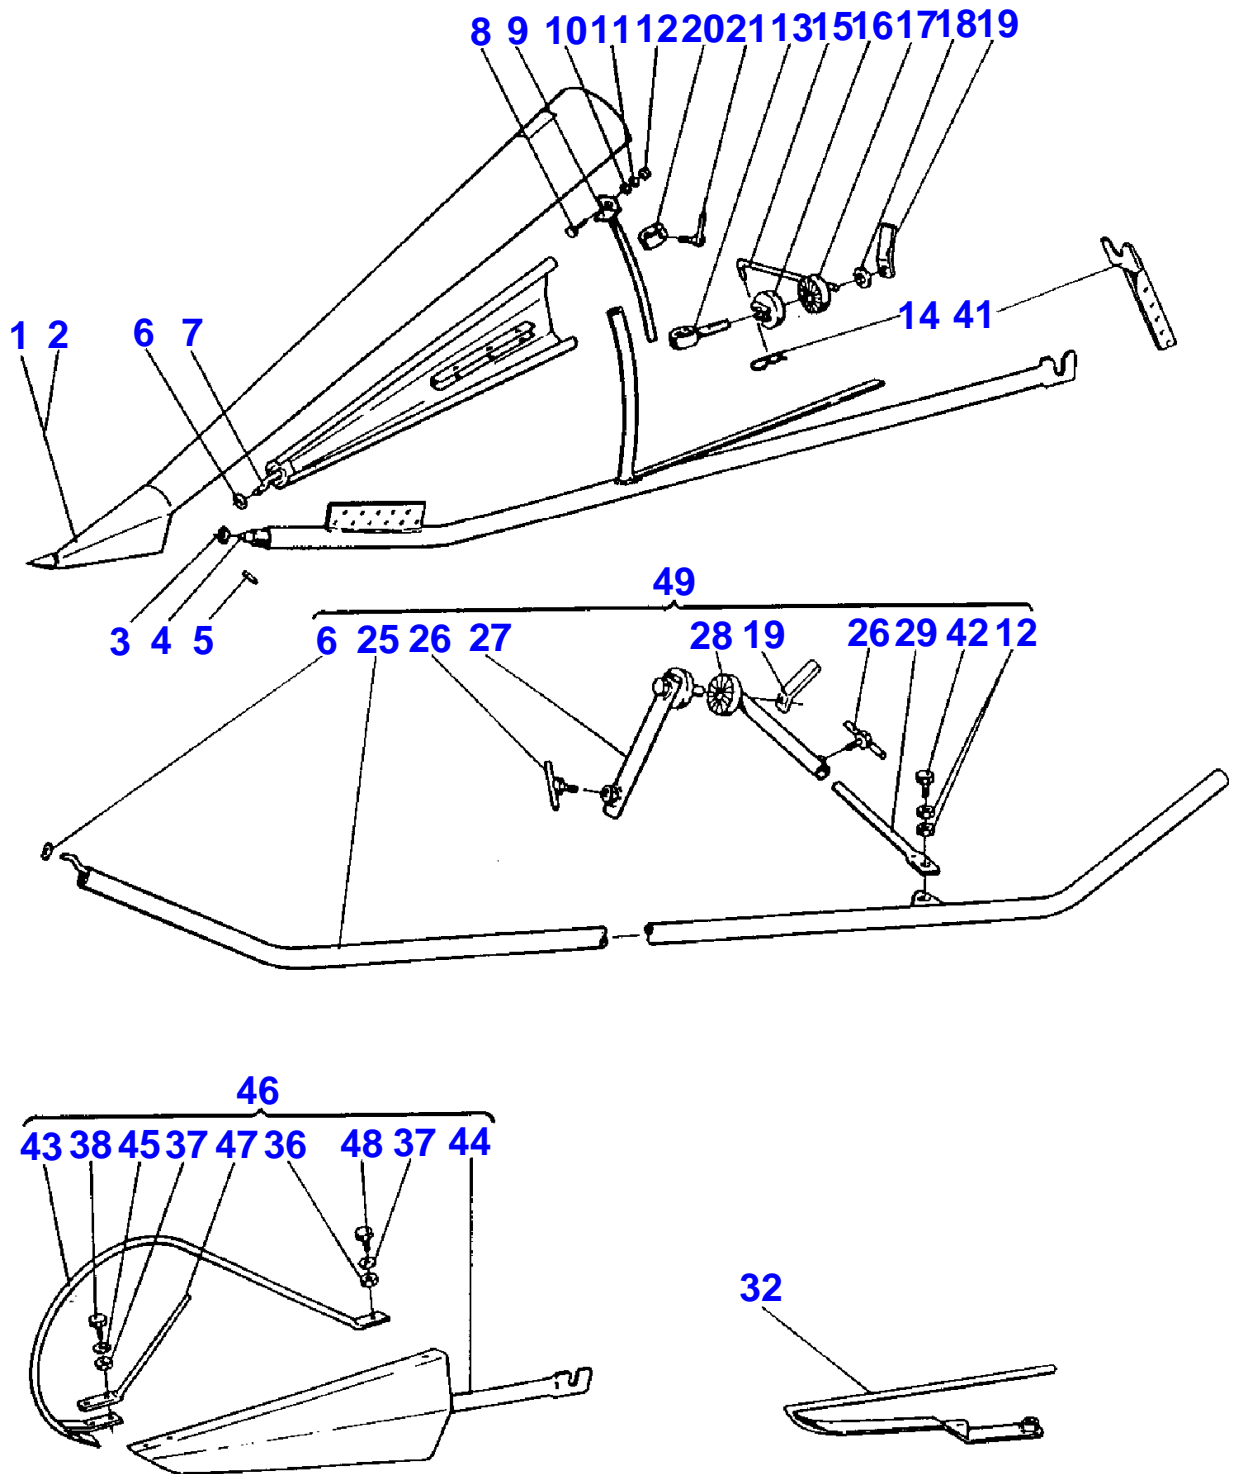

STRAW DIVIDER

Item	Part Number	Qty	Description	Comments
1	SR625236	1	Point	Left Hand
2	SR625237	1	Point	Right Hand
3	SR618931	2	Damper	
4	SR618968	2	Tube	
5	S7814198	2	Roll Pin	
6	SR619014	4	Damper	
7	SR618954	2	Deflector	
8	S6226167	2	Screw	
9	SR618960	2	Rod	
10	S7400033	2	Disc	
11	S7414471	2	Lock Washer	
12	S6506434	4	Nut	
13	SR615795	2	Screw	
14	S7812410	2	Linch Pin	
15	SR082536	2	Rod	
16	SR616697	2	Holder	
17	SR082544	2	Holder	
18	S7414062	2	Disc	
19	SR595936	4	Nut	
20	SR596036	2	Collet	
21	SR596034	2	Screw	
25	SR618963	1	Tube	
26	SR596035	4	Screw	
27	SR595864	2	Stay	
28	SR595865	2	Arm	
29	SR082550	2	Rod	
32	SR620041		Ear Lifter	
36	S6506234	4	Nut	
37	S7414469	4	Lock Washer	
38	S6221467	4	Screw	
41	SR588385	2	Adjuster	
42	S6226977	2	Screw	
43	SR643614	1	Crook	
44	SR643607	1	Divider	
45	S7400032	2	Disc	
46	SR643606	1	Divider	
47	SR652195	2	Bar	
48	S6220867	1	Screw	
49	SR643603	1	Tube	