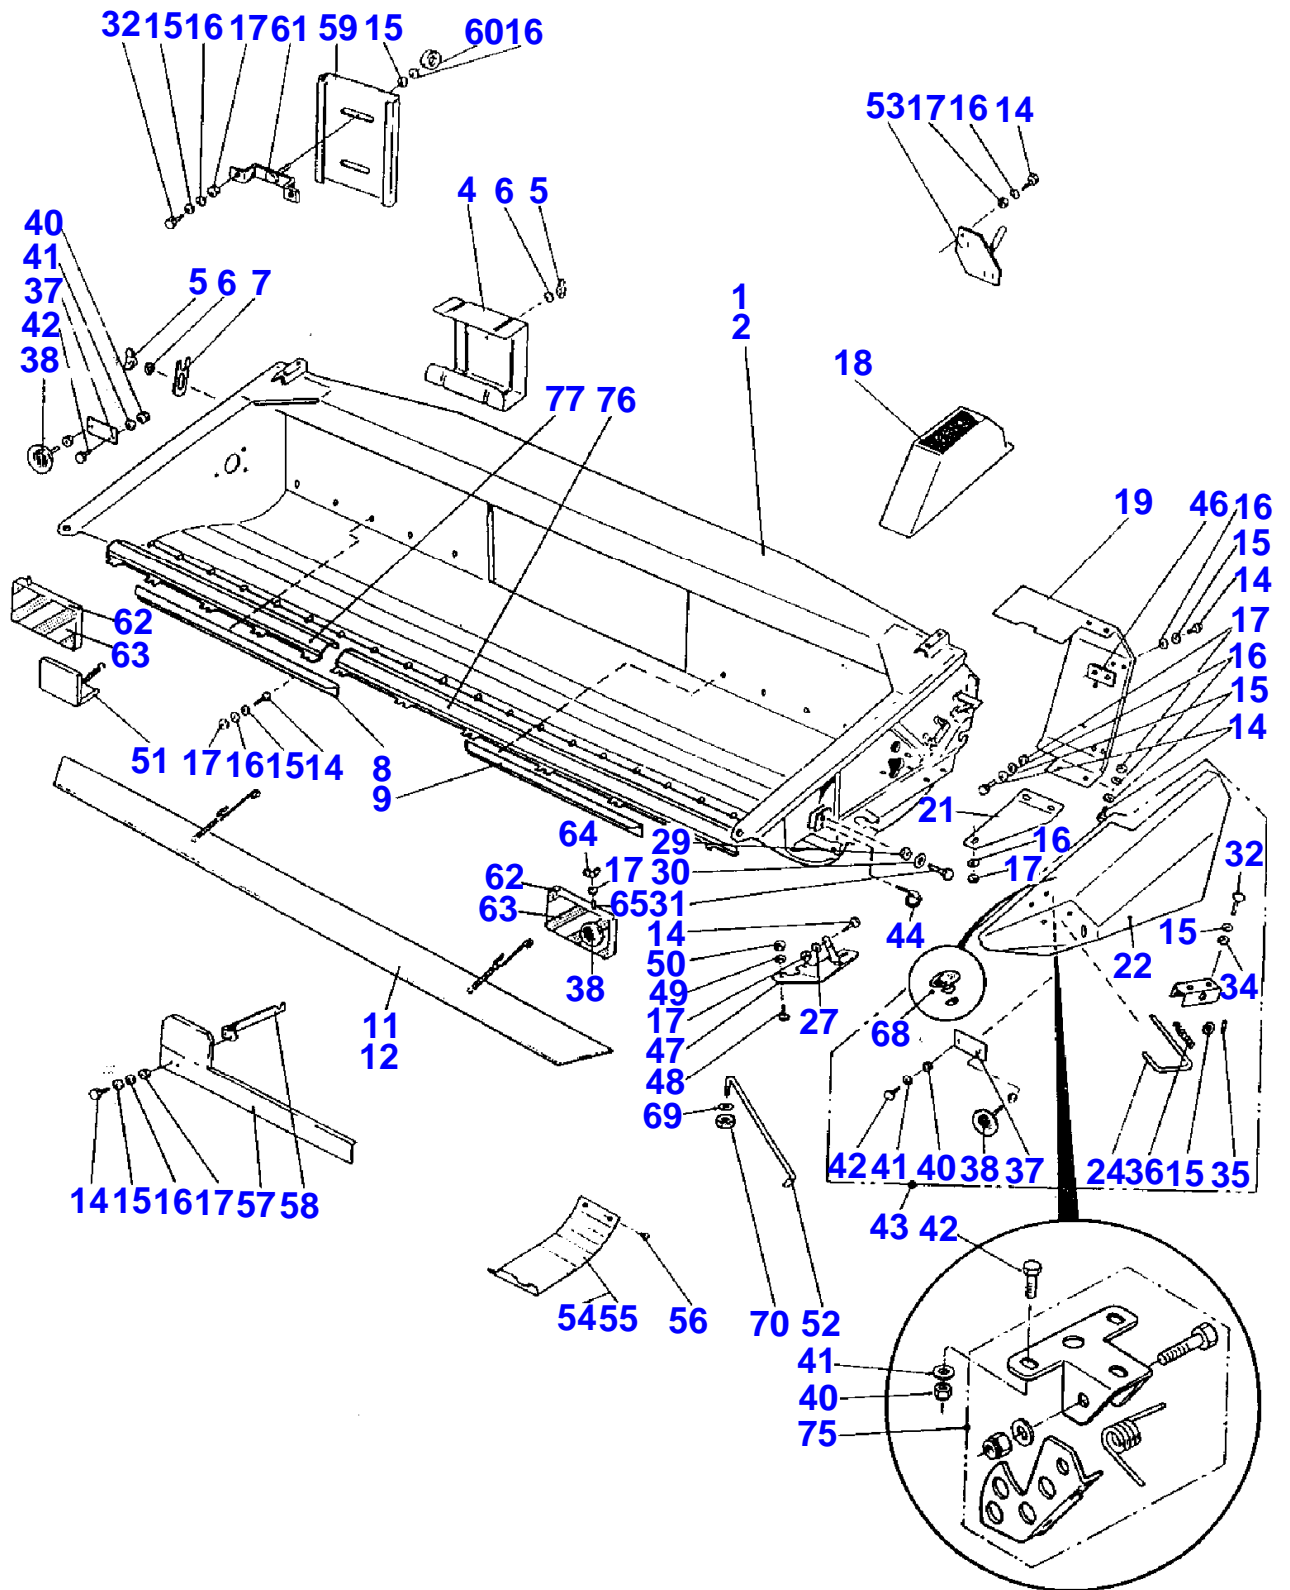

STRAW DIVIDER

Item	Part Number	Qty	Description	Comments
1	SR625236	1	Point	Left Hand
2	SR625237	1	Point	Right Hand
3	SR618931	2	Damper	
4	SR618968	2	Tube	
5	S7814198	2	Roll Pin	
6	SR619014	4	Damper	
7	SR618954	2	Deflector	
8	S6226167	2	Screw	
9	SR618960	2	Rod	
10	S7400033	2	Disc	
11	S7414471	2	Lock Washer	
12	S6506434	4	Nut	
13	SR615795	2	Screw	
14	S7812410	2	Linch Pin	
15	SR082536	2	Rod	
16	SR616697	2	Holder	
17	SR082544	2	Holder	
18	S7414062	2	Disc	
19	SR595936	4	Nut	
20	SR596036	2	Collet	
21	SR596034	2	Screw	
25	SR618963	1	Tube	
26	SR596035	4	Screw	
27	SR595864	2	Stay	
28	SR595865	2	Arm	
29	SR082550	2	Rod	
32	SR620041		Ear Lifter	
36	S6506234	4	Nut	
37	S7414469	4	Lock Washer	
38	S6221467	4	Screw	
41	SR588385	2	Adjuster	
42	S6226977	2	Screw	
43	SR643614	1	Crook	
44	SR643607	1	Divider	
45	S7400032	2	Disc	
46	SR643606	1	Divider	
47	SR652195	2	Bar	
48	S6220867	1	Screw	
49	SR643603	1	Tube	