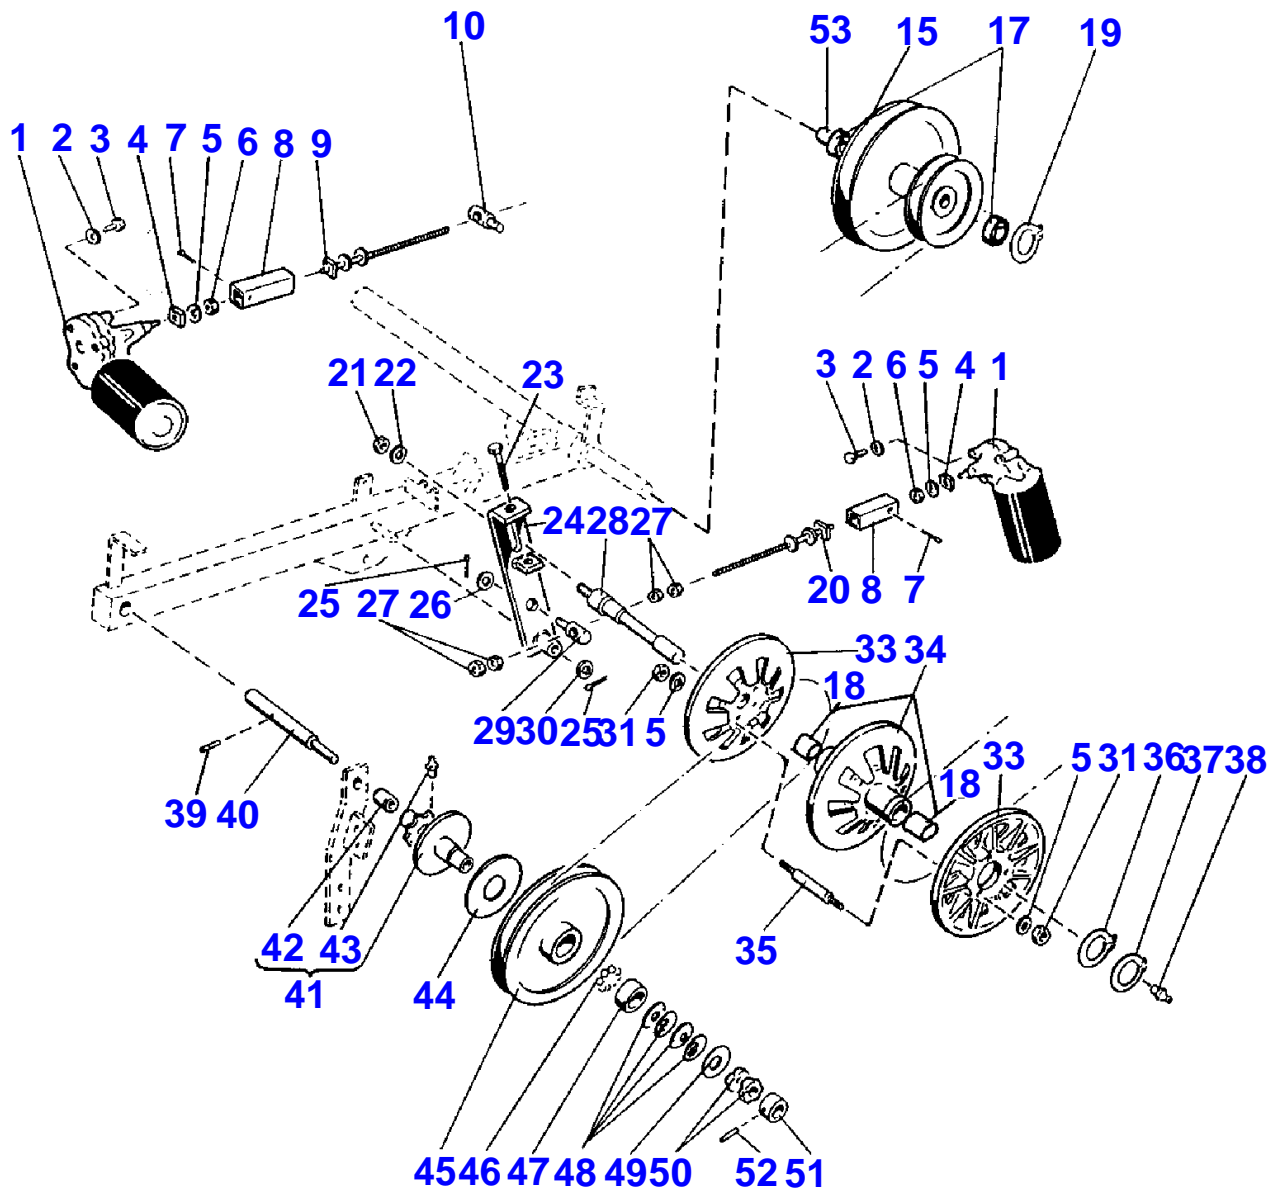

REEL VARIATOR

Item	Part Number	Qty	Description
1	S8031930	2	Engine
2	S7414465	6	Lock Washer
3	S6211067	6	Screw
4	SR669278	2	Capstan
5	S7414469	8	Lock Washer
6	S6506234	2	Nut
7	S7812160	2	Cotter
8	SR671543	2	Bush
9	SR686925	1	Adjusting Screw
10	SR676705	1	Trunnion
15	SR688810	1	Pulley
17	S0502364	2	Bearing
18	S0552094	2	Bush
19	S7815017	1	Ring
20	SR671508	1	Adjusting Screw
21	S6507034	1	Nut
22	S7400036	1	Disc
23	S6223967	1	Screw
24	SR676577	1	Holder
25	S7812160	3	Cotter
26	S7400038	1	Disc
27	SR671507	4	Nut
28	SR688893	1	Shaft
29	SR671506	1	Pin
33	SR634936	2	Pulley
34	SR688894	1	Pulley
35	SR643237	3	Trunnion
36	S7815725	1	Circlip
37	S7815022	1	Circlip
38	S0252420	1	Nipple
39	S7814201	1	Roll Pin
40	SR615375	1	Axle
41	SR615764	1	Coupling
42	S0552058	1	Bush
43	S0252405	1	Nipple
44	SR615434	1	Plate
45	SR613032	1	Pulley
46	S0567028	16	Ball
47	SR615376	1	Ring
48	S0410175	4	Cup Spring
49	SR615374	1	Disc
50	S0563006	2	Nut
51	SR615373	1	Ring
52	S7814113	1	Roll Pin
53	SR066732	1	Bush