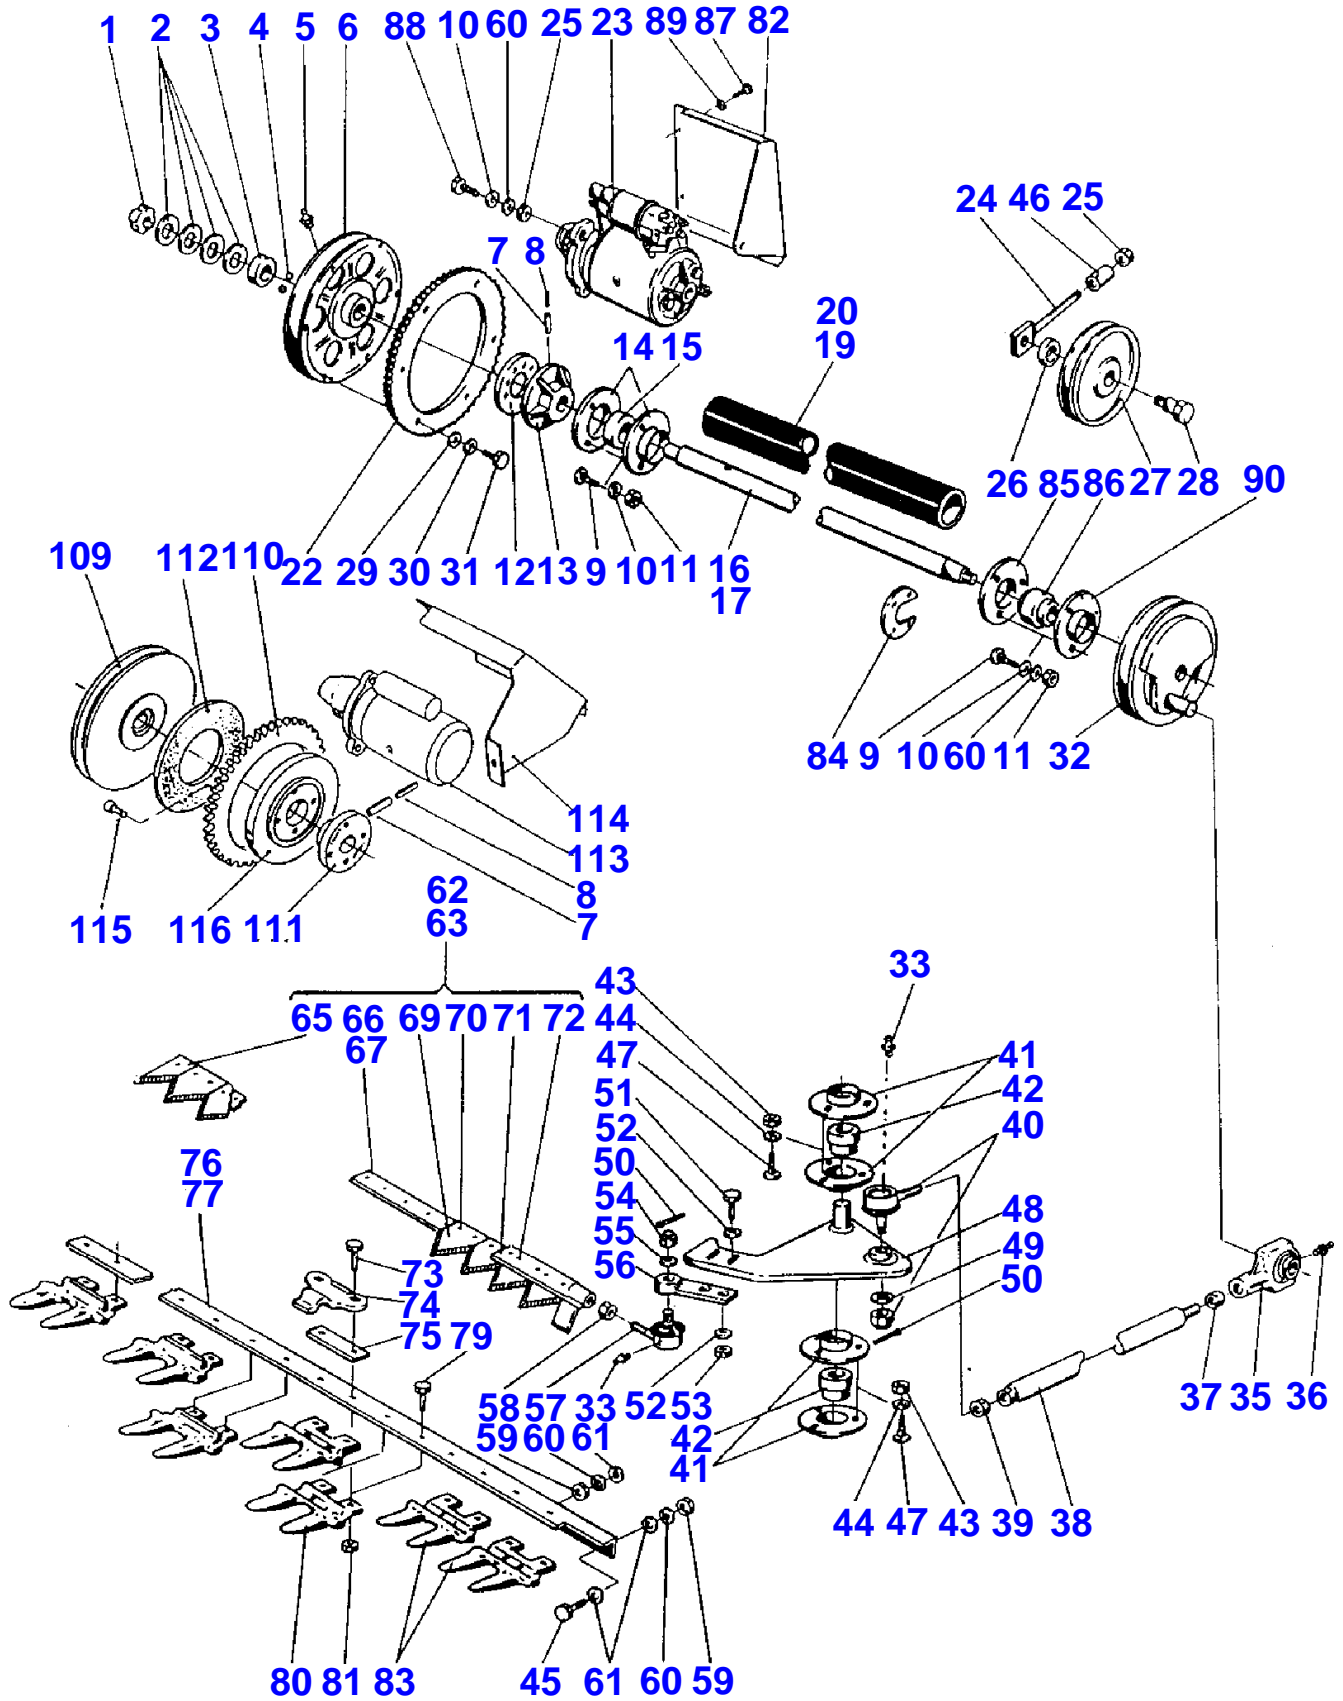

KNIFE

AC1

Item	Part Number	Qty	Description	Comments
1	S0563006	1	Nut	
2	S0410175	4	Cup Spring	
3	SR611663	1	Bearing Plate	
4	S0567028	15	Ball	
5	S0252420	1	Nipple	
6	SR611664	1	Pulley	
7	S7814235	1	Roll Pin	
8	S7814181	1	Roll Pin	
9	S6226167	12	Screw	
10	S7400033	12	Disc	
11	S6506434	12	Nut	
12	SR615434	1	Plate	
13	SR615293	1	Coupler	
14	S0569322	4	Flange	
15	S0511057	2	Bearing Ball	
16	SR686231	1	Shaft	Width 2.7M
17	SR686229	1	Shaft	Width 3.1M
19	S9688850	1	Guard	Width 2.7M
20	S9687797	1	Guard	Width 3.1M
22	SR688739	1	Ring	
23	S8031910	1	Startermotor	
24	SR652449	1	Nut	
25	S6594148	1	Nut	
26	SR066732	1	Bush	
27	SR586987	1	Tightener	
28	SR596052	1	Shaft	
29	S7414469	6	Lock Washer	
30	S7400034	9	Washer	
31	S6220867	6	Screw	
32	SR689313	1	Disc	
33	S0252445	1	Nipple	
35	S0550010	1	Journal	
36	S0252445	1	Nipple	
37	S6507224	1	Nut	
38	SR688736	1	Crankshaft	
39	S6548062	1	Nut	
40	S0497734	1	Ball Pivot	
41	S0569321	4	Flange	
42	S0511054	2	Bearing Ball	
43	S6594038	6	Nut	
44	S7400032	9	Disc	
45	S6763344	1	Screw	
46	SR676753	1	Bush	
47	S6758344	6	Screw	
48	SR683127	1	Arm	
49	S7400036	1	Disc	
50	S7812123	2	Cotter	
51	S6226767	2	Screw	
52	S7400033	4	Disc	
53	S6594148	2	Nut	
54	S6536735	1	Nut	
55	S7400034	1	Washer	
56	SR673227	1	Lever	
57	S0497732	1	Toggle	
58	S6521731	1	Nut	
59	S6506434		Nut	
60	S7414471		Lock Washer	
61	S7400033		Disc	
62	SR686517	1	Knife	Width 3.1M
63	SR678286	1	Knife	Width 2.7M
65	S0498827	1	Tr Knife Blades	Thickness 2.0MM
	S0498828	1	Plate	Thickness 2.7MM
66	SR678282	1	Knife Back	Width 3.1M
67	SR678285	1	Knife Back	Width 2.7M
69	S0498820		Tr Knife Blades	Thickness 2.0MM
	S0498821		Plate	Thickness 2.7MM
70	S7614215		Rivet	Length 13 MM
	S7614218		Rivet	Length 16 MM
71	SR619620	1	Knife Head	
72	S7614221	5	Rivet	Length 20 MM