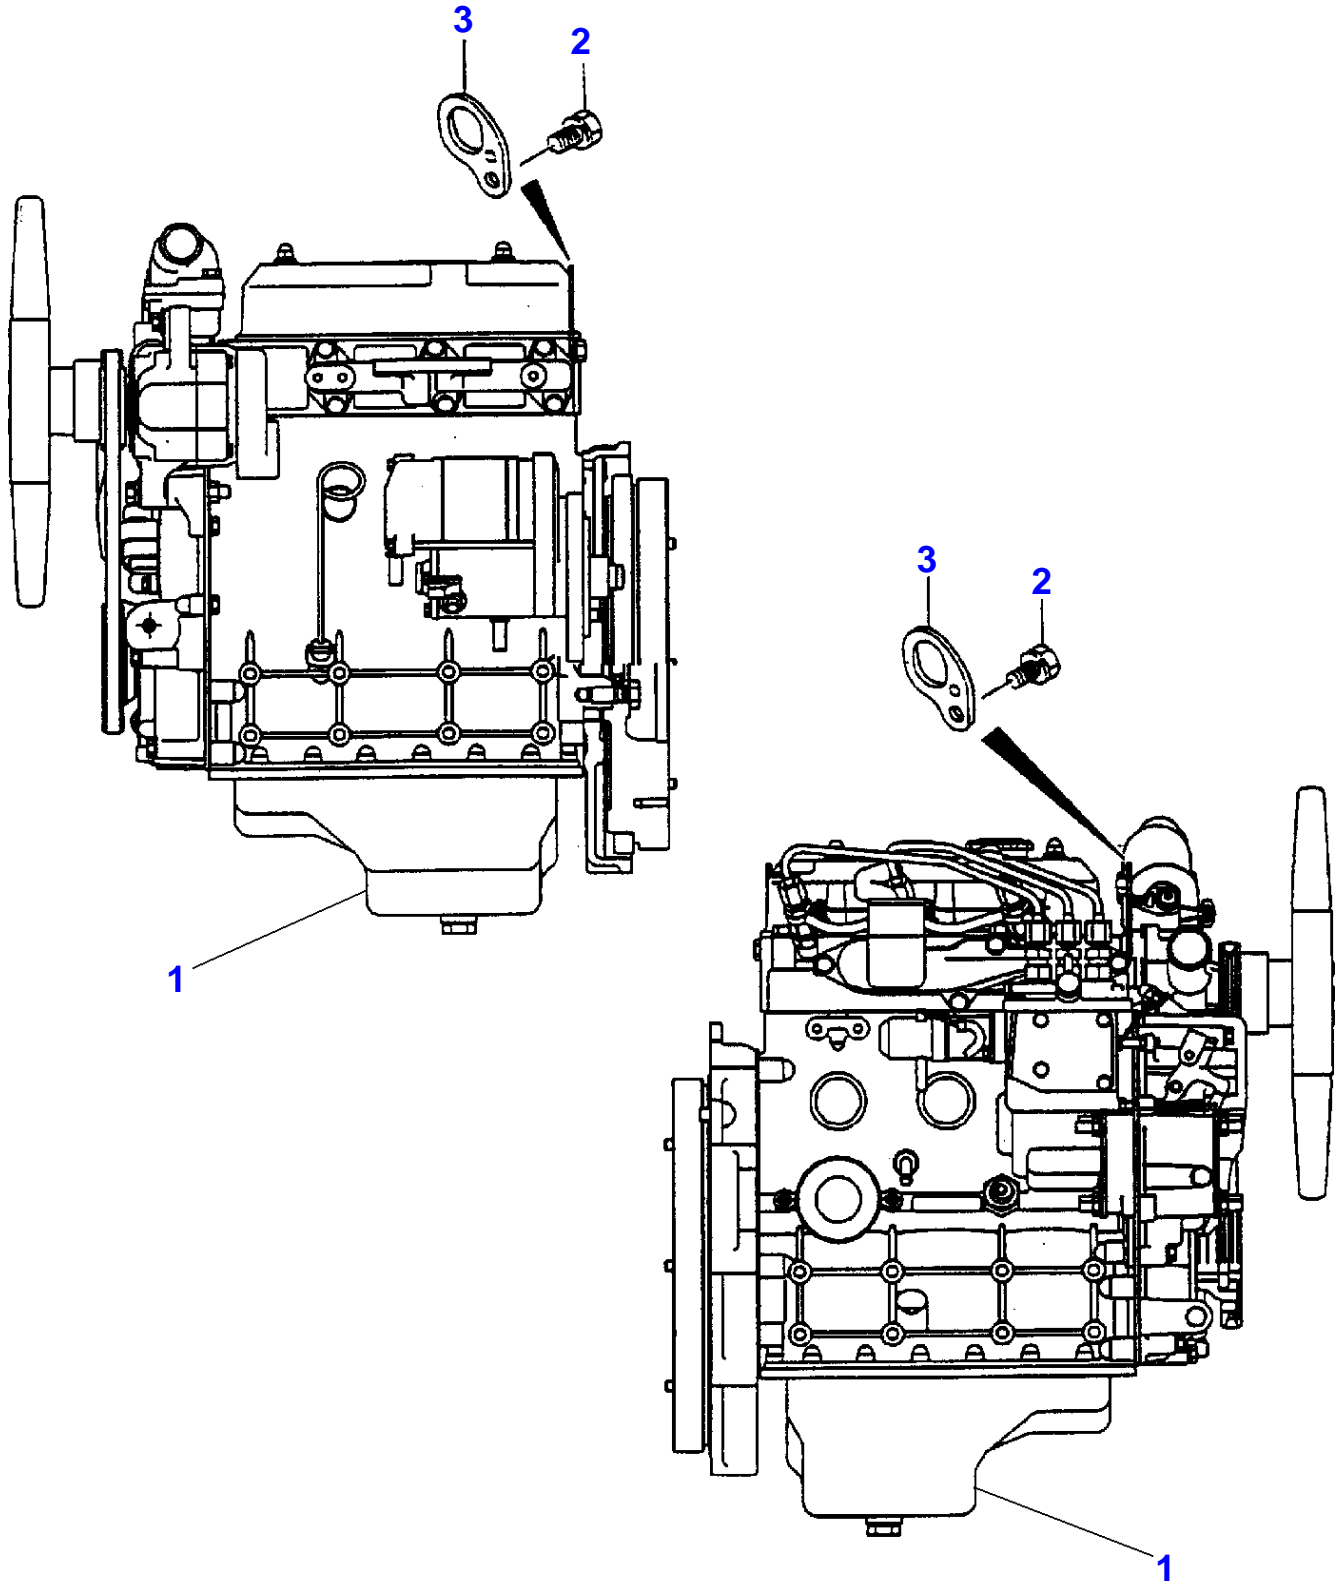

Page Title	Page Number
Engine - Hanger	010-0005
Engine - Cylinder Head	010-0010
Engine - Cylinder Head Cover	010-0015
Engine - Intake Manifold	010-0020
Engine - Exhaust Manifold	010-0025
Engine - Cylinder Block	010-0030
Engine - Cylinder Block - Rear Plate	010-0035
Engine - Oil Sump - Oil Sump	010-0040
Engine - Timing Gear Housing	010-0045
Engine - Rocker Arm	010-0050
Engine - Camshaft	010-0055
Engine - Piston	010-0060
Engine - Crankshaft - Hydrostatic Transmission	010-0065
Engine - Oil Pump	010-0070
Engine - Water Pump	010-0075
Engine - Fan	010-0080
Engine - Injection System	010-0085
Engine - Injection System - Up To Serial Number 121494	010-0090
Engine - Injection System - Up To Serial Number 121494	010-0095
Engine - Injection System - From Serial No 121495	010-0100
Engine - Injection Pump	010-0105
Engine - Injection Pump	010-0110
Kit, Engine Overhaul	010-0115

3-IS10-005-A

Engine - Hanger

Item	Part Number	Qty	Description	Comments
1	3710105M91	1	Engine	
2	3710116M1	2	Bolt	Up to Serial or Engine Number 091500
	3704341M1	2	Bolt	From Serial or Engine Number 091501
3	3710190M2	2	Hanger	

3-IS01-007-A

Engine - Cylinder Head

Item	Part Number	Qty	Description
1	3710139M91	1	Cylinder Head
2	3710145M91	3	Glow Plug
3	3704389M1	2	Cup
4	3707877M2	5	Plug
5	3710185M1	3	Seat
6	3710186M1	3	Valve
7	3710187M1	3	Valve
8	<b>3710256M1</b>	6	Oil Seal
9	3711713M1	1	Ball
10	<b>3710143M1</b>	1	Head Gasket
11	3710109M1	14	Bolt
12	3704377M1	2	Stud

3-IS02-004-A

Engine - Cylinder Head Cover

Item	Part Number	Qty	Description
1	3710149M91	1	Cover
2	<b>3710188M1</b>	1	Plug
3	<b>3710151M1</b>	1	Seal
4	3710127M1	2	Nut
5	<b>3706564M1</b>	2	Gasket
6	<b>3710124M1</b>	1	Hose