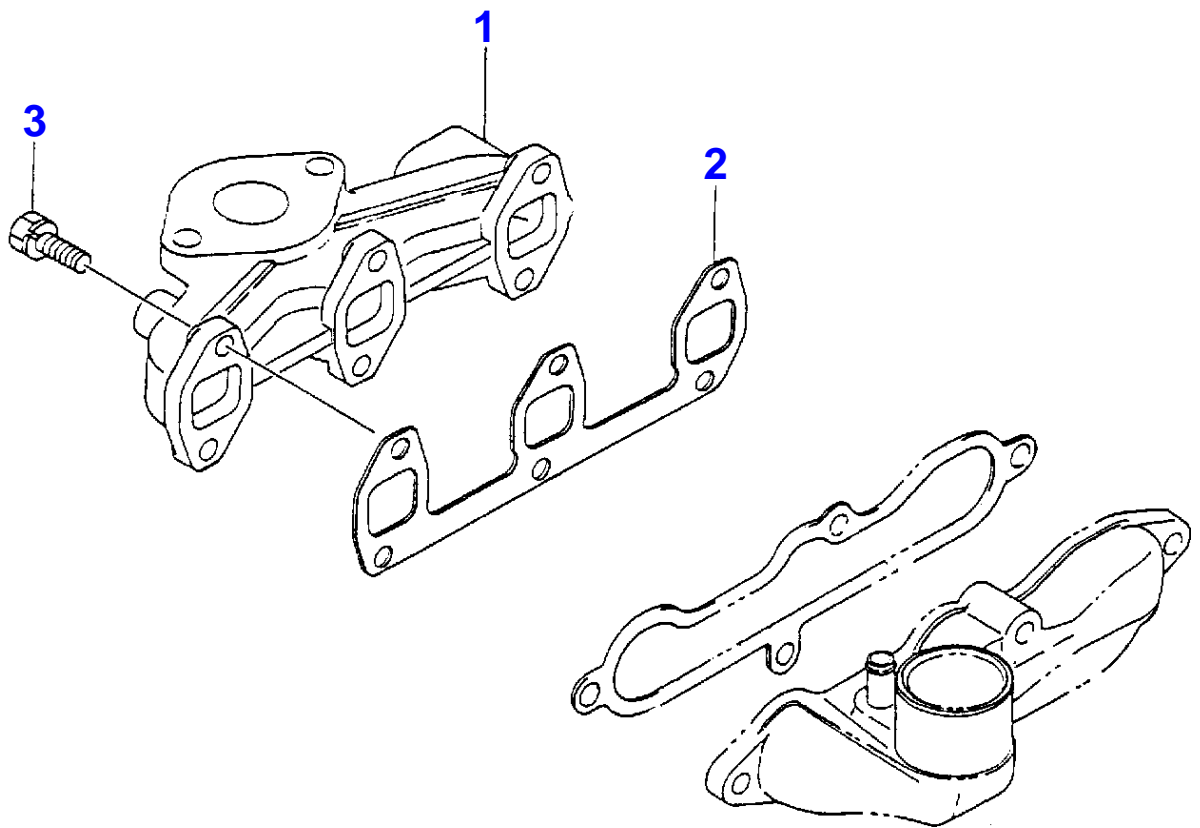

3-IS04-004-A

Item	Part Number	Qty	Description
1	3710311M1	1	Manifold
2	3710312M1	1	Gasket
3	3702273M1	6	Bolt