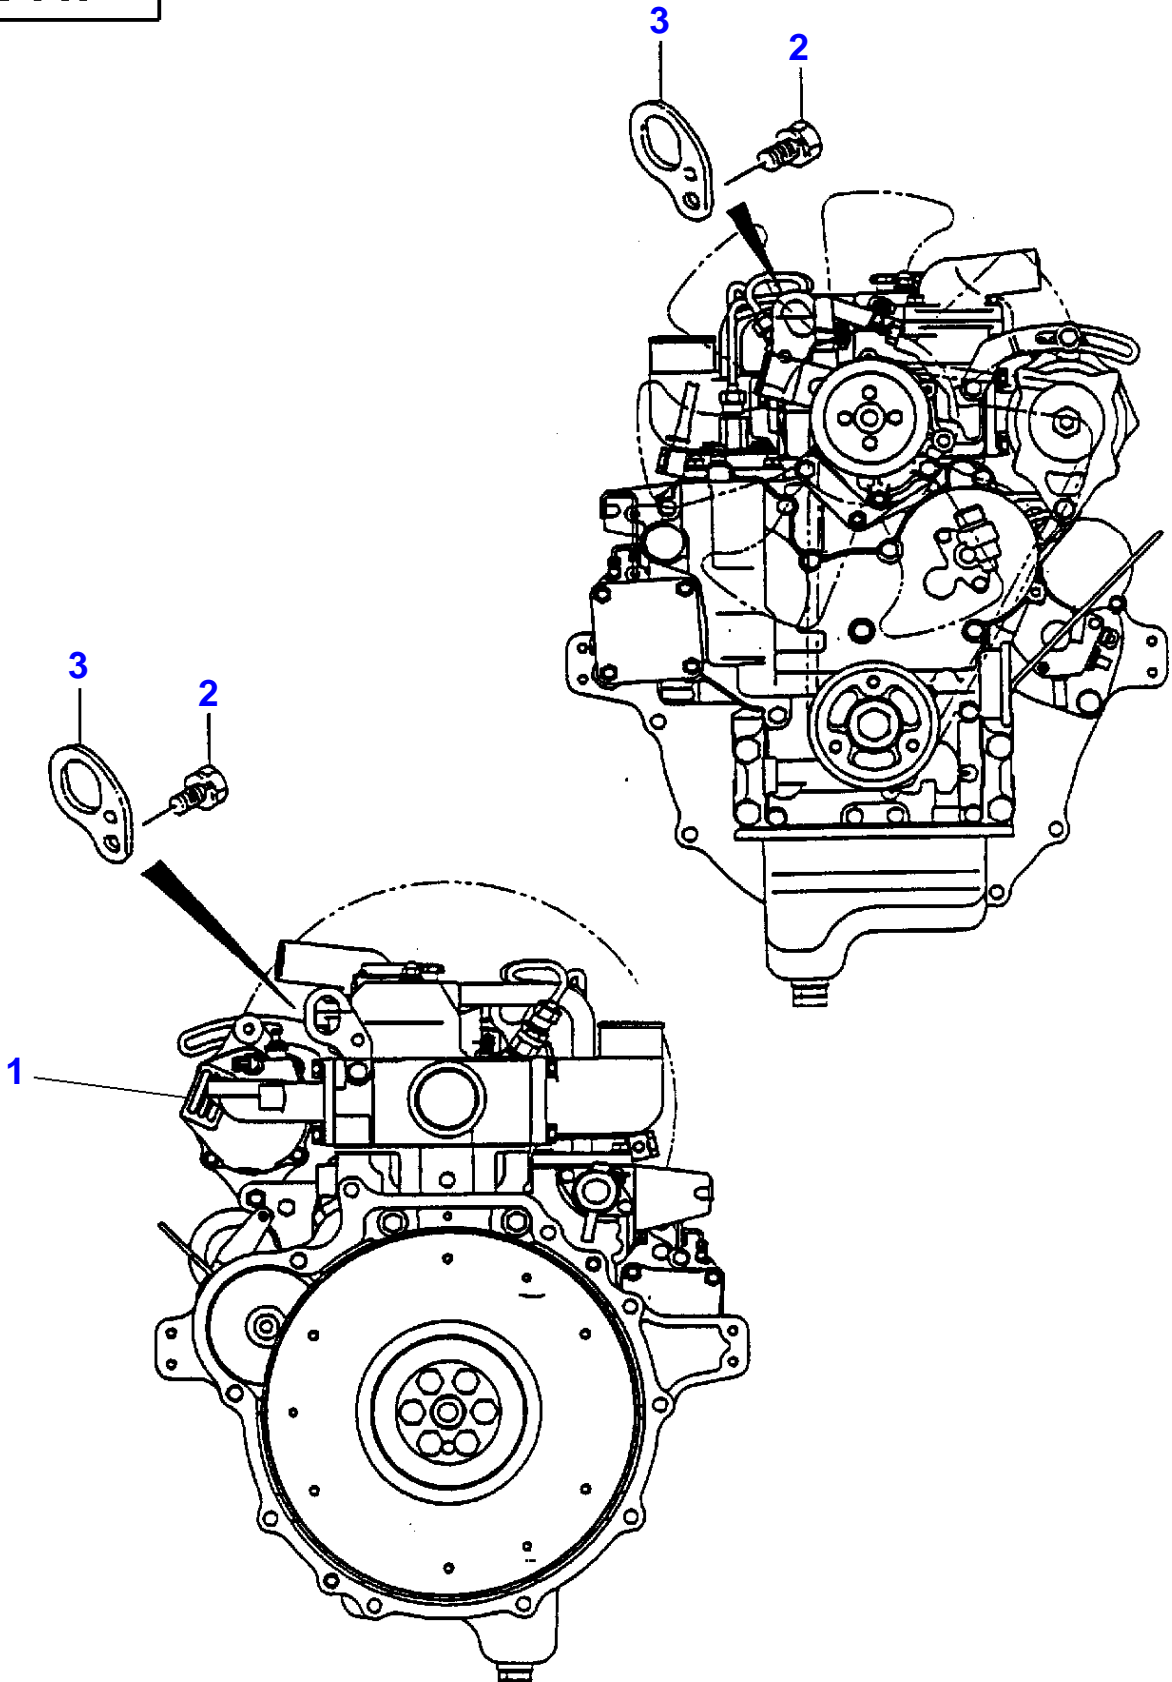

Page Title	Page Number
Engine - Hanger	010-0005
Engine - Cylinder Head	010-0010
Engine - Cylinder Head Cover	010-0015
Engine - Intake Manifold	010-0020
Engine - Exhaust Manifold	010-0025
Engine - Cylinder Block	010-0030
Engine - Cylinder Block - Rear Plate	010-0035
Engine - Oil Sump - Oil Sump	010-0040
Engine - Timing Gear Housing	010-0045
Engine - Rocker Arm	010-0050
Engine - Camshaft	010-0055
Engine - Piston	010-0060
Engine - Crankshaft - Hydrostatic Transmission	010-0065
Engine - Crankshaft - Standard Transmission	010-0070
Engine - Oil Pump	010-0075
Engine - Water Pump	010-0080
Engine - Fan	010-0085
Engine - Injection System	010-0090
Engine - Injection System - Up To 121433	010-0095
Engine - Injection System - Up To 121433	010-0100
Engine - Injection System - From Serial No 121434	010-0105
Engine - Injection Pump	010-0110
Engine - Injection Pump	010-0115
Kit, Engine Overhaul	010-0120

3-IS10-004-A

Engine - Hanger

Item	Part Number	Qty	Description	Comments
1	3710103M91	1	Engine	[A]
	3710104M91	1	Engine	[B]
2	3704341M1	2	Bolt	
3	3710190M2	2	Hanger	

FOOTNOTE [A] HYDROSTATIC ENGINE

FOOTNOTE [B] MECHANICAL ENGINE

3-IS01-009-A

Engine - Cylinder Head

Item	Part Number	Qty	Description
1	3710140M91	1	Cylinder Head
2	3710146M91	3	Glow Plug
3	3704389M1	2	Cup
4	3707877M2	5	Plug
5	3710185M1	3	Seat
6	3710186M1	3	Valve
7	3710187M1	3	Valve
8	3710256M1	6	Oil Seal
9	3711713M1	1	Ball
10	3710144M1	1	Head Gasket
11	3710109M1	14	Bolt
12	3704377M1	2	Stud