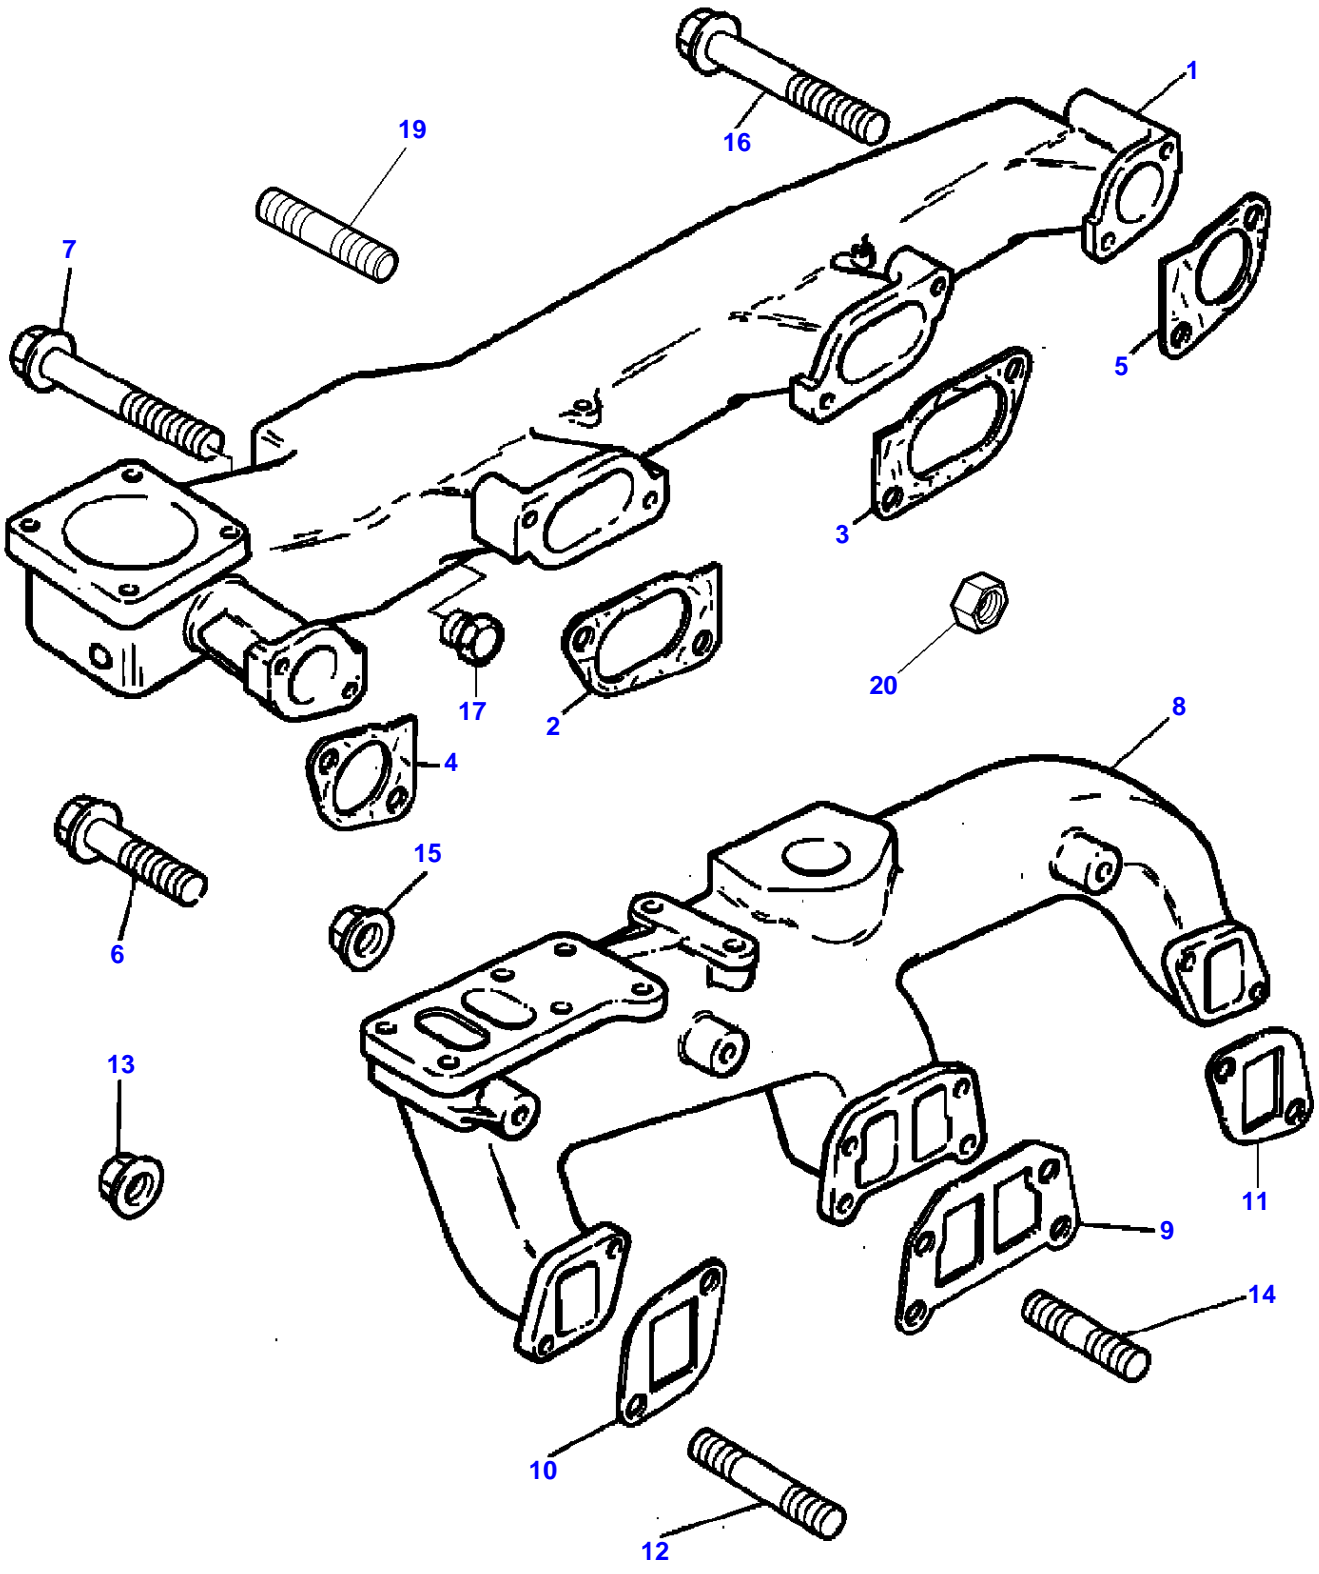

1-0648-603-B

Item	Part Number	Qty	Description	Comments
1	3637103M1	1	Manifold	Up to Serial or Engine Number 31/12/94
	4222046M1	1	Ind.Manifold	From Serial or Engine Number 01/01/95
2	744158M1	1	Joint	
3	744158M1	1	Joint	
4	744159M1	1	Joint	
5	744159M1	1	Joint	
6	3637104M1	2	Screw	
7	3637105M1	3	Screw	
8	3638257M1	1	Exhaust Manifold	Replace and repair. Old not interchangeable with new 3638681M1
9	3638258M1	1	Joint	
10	744162M1	1	Gasket	
11	744162M1	1	Gasket	
12	3637107M1	4	Stud	
13	3637108M1	4	Nut	
14	1476290X1	4	Stud	
15	3637108M1	4	Nut	
16	3637109M1	1	Screw	
17	731818M1	1	Plug	
18	356039X1	1	Plug	Replace and repair. Old not interchangeable with new 365332X1
19	4222874M1	2	Stud	
20	3637221M1	2	Nut