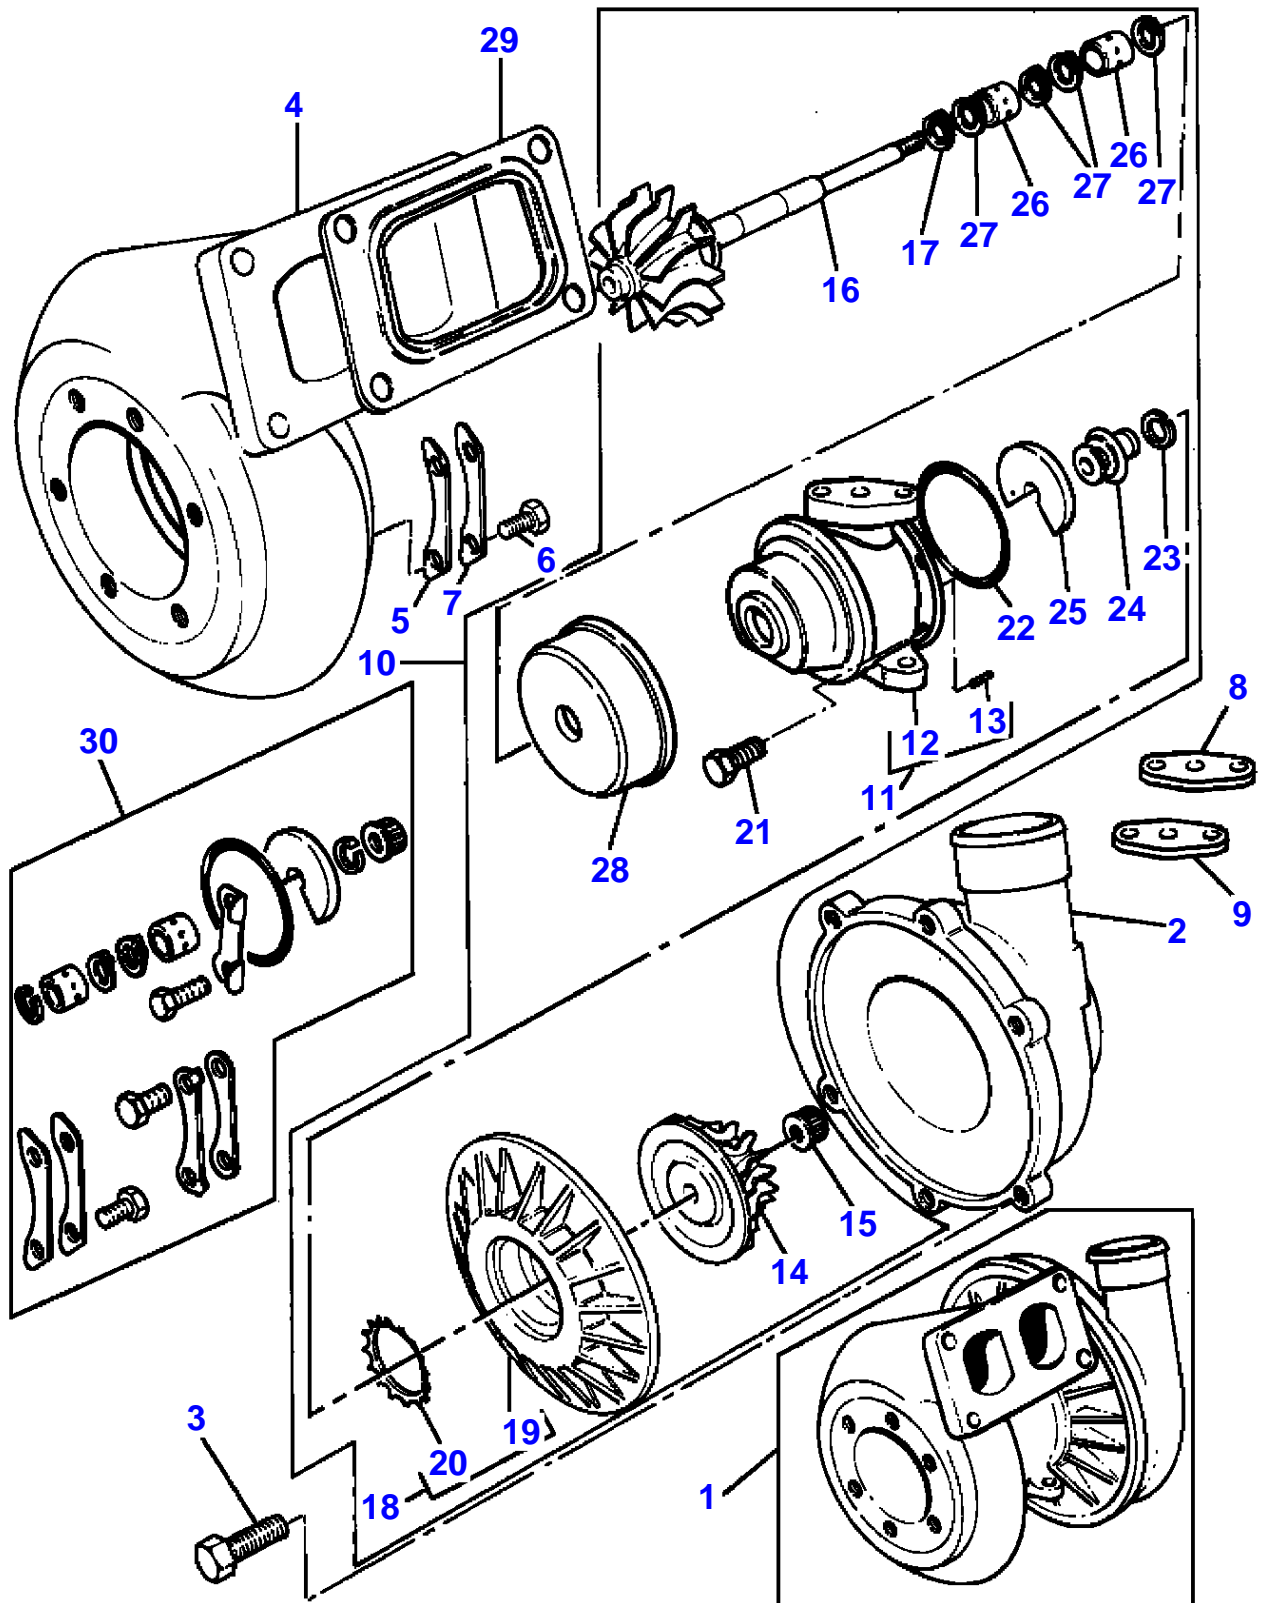

1-0647-603-A

Turbocharger - T6.60 Engine

Item	Part Number	Qty	Description	Comments
1	3640538M91	1	Turbocharger	
2	3640701M1	1	Housing	(1)
3	3638450M1	6	Bolt	[A] (1)
4	3640702M1	1	Housing	(1)
5	1896263M1	3	Clamp	[A] (1)
6	3640703M1	6	Bolt	[A] (1)
7	3637128M1	3	Clamp	[A] (1)
8	3641064M1	1	Gasket	(1)
9	3640705M1	1	Gasket	(1)
10	3640706M1	1	Housing	(1)
11	3637133M91	1	Housing	(10)
12		1	Housing	(11) Not serviced,order REF.11
13		2	Pin	(11) Not serviced,order REF.11
14	1896441M1	1	Impeller	(10)
15	3638041M1	1	Nut	[A] (10)
16	3640707M1	1	Turbine	(10)
17	3638388M1	1	Piston Ring	[A] (10)
18	1896247M91	1	Plate	(10)
19		1	Plate	(18) Not serviced,order REF.18
20		1	Washer	(18) Not serviced,order REF.18
21	3640708M1	4	Bolt	[A] (10)
22	1896248M1	1	Seal	[A] (10)
23	1896249M1	1	Ring	[A] (10)
24	3640709M1	1	Collar	(10)
25	3640695M1	1	Bearing Thrust	[A] (10)
26	3638048M1	2	Bearing	[A] (10)
27	1896253M1	4	Ring	[A] (10)
28	1896255M1	1	Shroud	(10)
29	3638274M1	1	Joint	
30	1896444M91	X	Kit, Turbochargr	

FOOTNOTE [A] ALSO INCLUDED IN REPAIR KIT