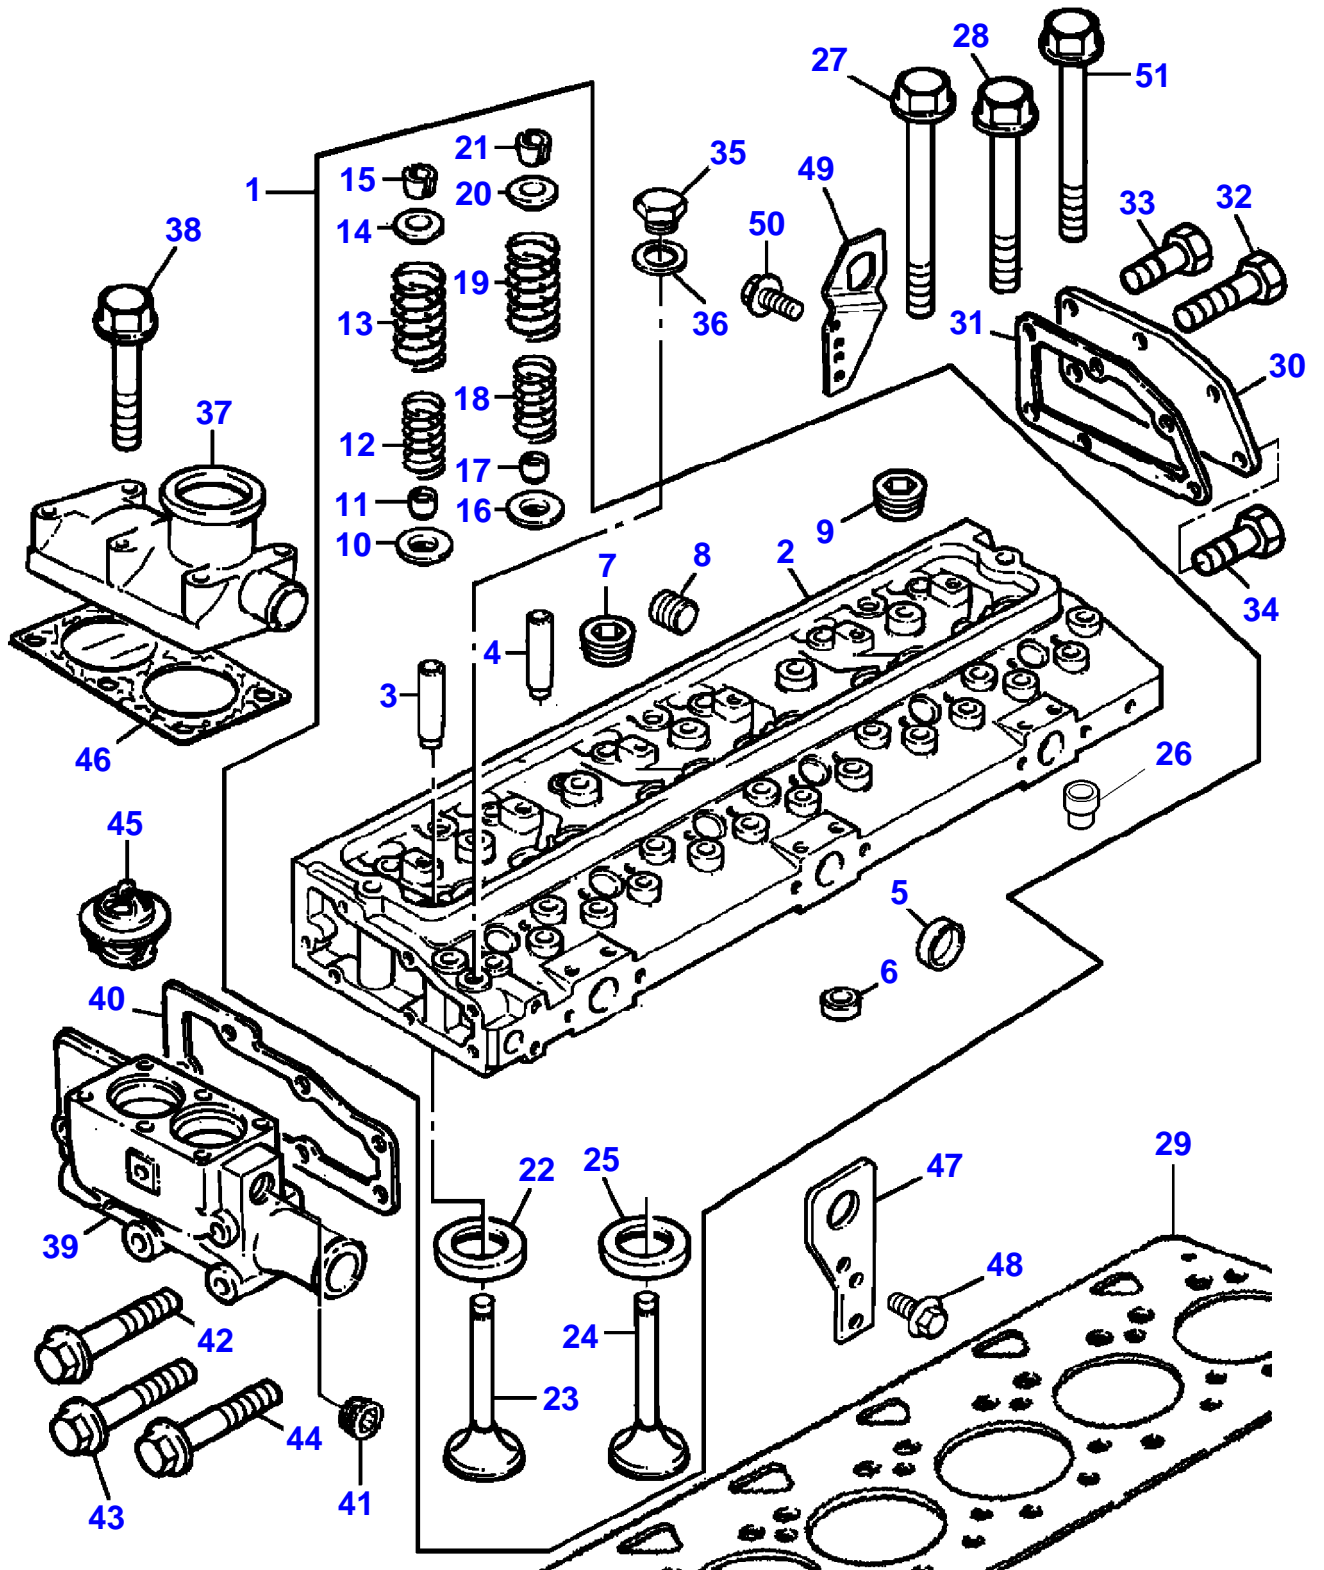

1-0566-603-B

Item	Part Number	Qty	Description	Comments
1	4222477M91	1	Kit, Cyl. Head	Replace and repair. Old not interchangeable with new 3641804M91
2		1	Head	(1) Not serviced,order REF.1
3	4223073M1	6	Guide	(1) Replace and repair. Old not interchangeable with new 3640676M1
4	4223074M1	6	Guide	(1) Replace and repair. Old not interchangeable with new 748420M1
5	731354M1	3	Plug	(1)
6	746260M1	6	Plug	(1)
7	366947X1	1	Plug	[B] (1)
	376606X1	1	Plug	[C] (1)
8	3637040M1	1	Plug	(1)
9	4224584M1	6	Plug	(1) Replace and repair. Old interchangeable with new 1476192X1
10	733824M1	6	Washer	(1)
11	3637041M1	6	Seal	(1)
12	740465M1	6	Spring	(1)
13	740467M1	6	Spring	(1)
14	740468M1	6	Cap	(1)
15	736453M1	12	Cotter	[A] (1)
16	733824M1	6	Washer	(1)
17	3637041M1	6	Seal	(1)
18	740465M1	6	Spring	(1)
19	740467M1	6	Spring	(1)
20	740468M1	6	Cap	(1)
21	736453M1	12	Cotter	[A] (1)
22	3640677M1	6	Insert	(1)
23	3640597M1	6	Valve Inlet	(1)
24	748309M1	6	Valve Exhaust	(1)
25	3640712M1	6	Insert	(1)
27	745662M1	12	Screw	
28	745663M1	18	Screw	
29	4222354M1	1	Head Gasket	
30	4222343M1	1	Cover	
31	3638693M1	1	Joint	
32	3637011M1	3	Screw	
33	3637053M1	2	Screw	
34	3637011M1	1	Screw	
35	731410M1	1	Plug	
36	376178X1	1	Washer	
37	3637045M1	1	Connection	
38	3637046M1	6	Screw	
39	3641311M1	1	Housing	
40	3638702M1	1	Joint	
41	376606X1	2	Plug	
42	3637048M1	1	Screw	
43	3637046M1	2	Screw	
44	3637049M1	2	Screw	
45	1447384M1	2	Thermostat	
46	3638700M1	1	Joint	
47	3637050M1	1	Plate	
48	3637051M1	2	Screw	
49	3638411M1	1	Plate	
50	3637051M1	2	Screw	
51	1476243X1	2	Screw	

FOOTNOTE [A] SERVICED IN PAIRS

FOOTNOTE [B] REMOVE AND FIT 376606X1

FOOTNOTE [C] REPLACES PLUG SUPPLIED WITH CYLINDER HEAD ASSEMBLY