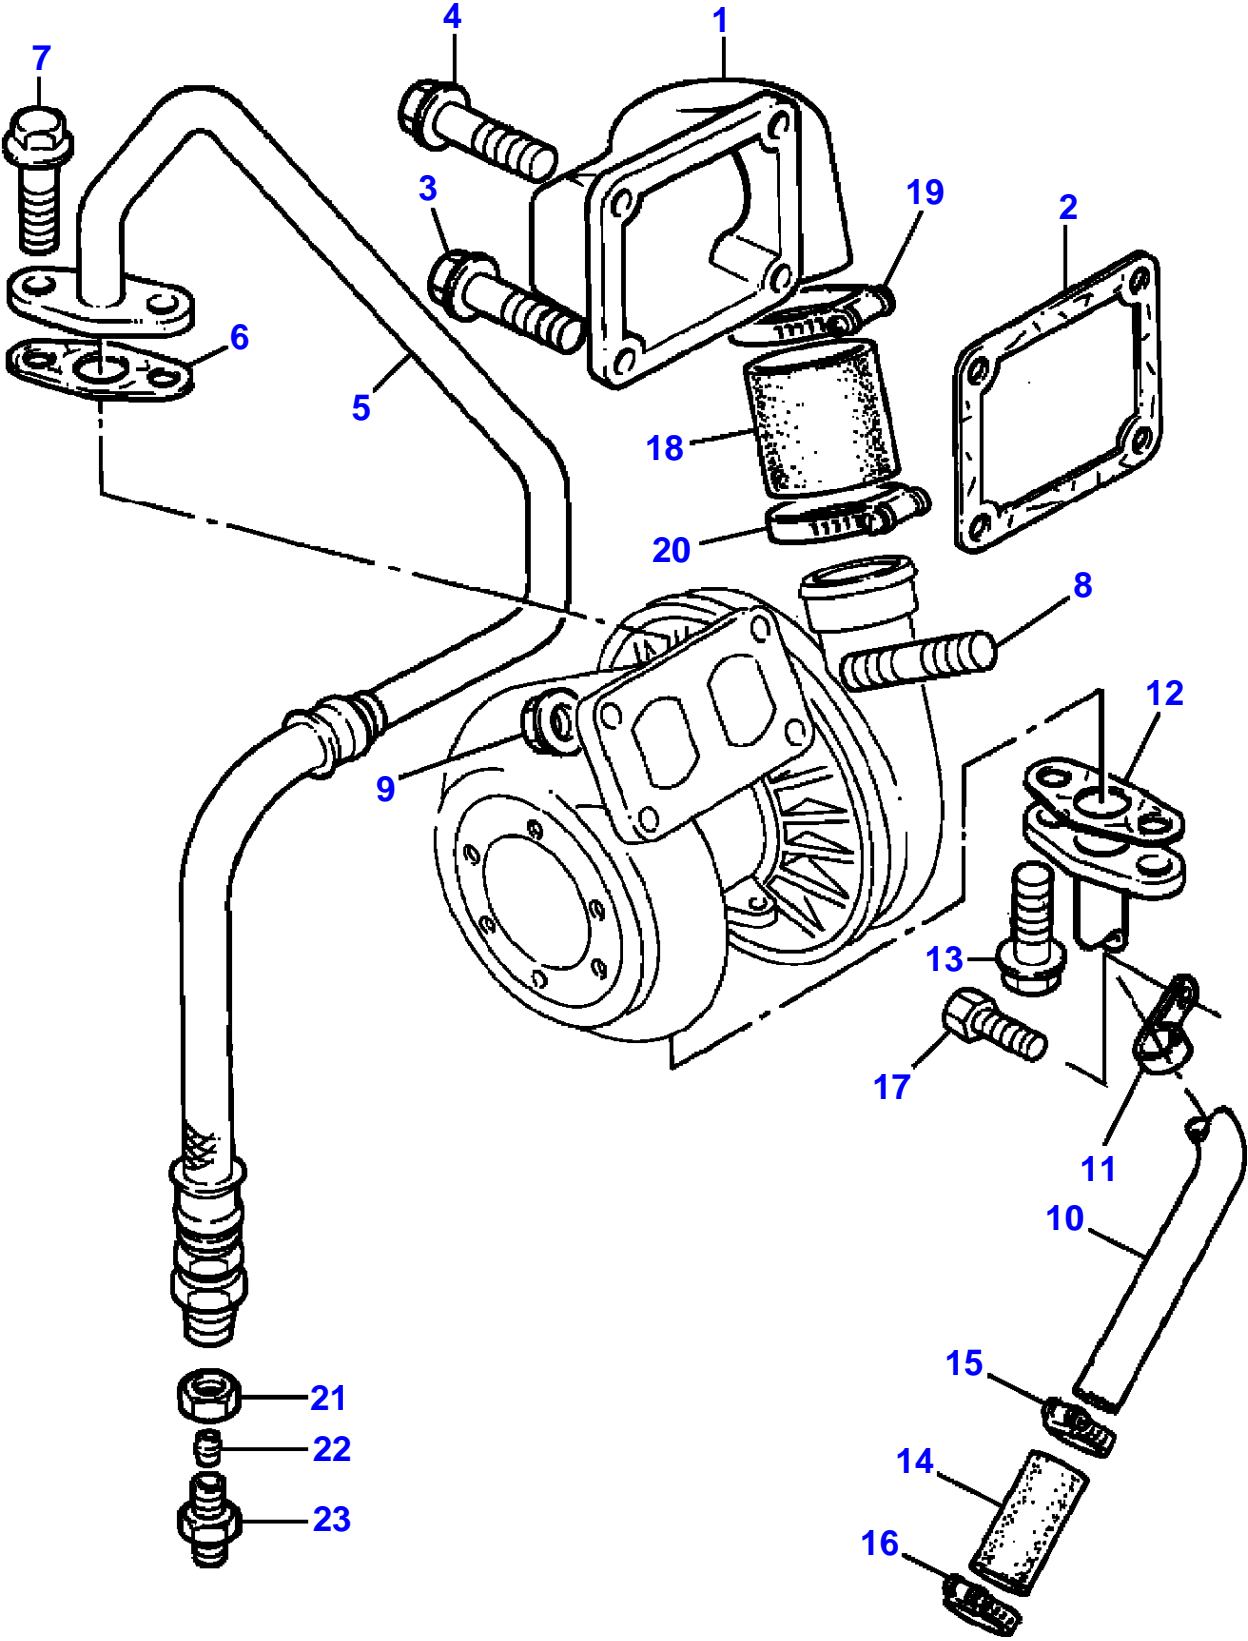

Item	Part Number	Qty	Description	Comments
1	3637103M1	1	Manifold	Up to Serial or Engine Number 31/12/94
	4222046M1	1	Ind.Manifold	From Serial or Engine Number 01/01/95
2	744158M1	1	Joint	
3	744158M1	1	Joint	
4	744159M1	1	Joint	
5	744159M1	1	Joint	
6	3637104M1	2	Screw	
7	3637105M1	3	Screw	
8	3638257M1	1	Exhaust Manifold	Replace and repair. Old not interchangeable with new 3638681M1
9	3638258M1	1	Joint	
10	744162M1	1	Gasket	
11	744162M1	1	Gasket	
12	3637107M1	4	Stud	
13	3637108M1	4	Nut	
14	1476290X1	4	Stud	
15	3637108M1	4	Nut	
16	3637109M1	1	Screw	
17	731818M1	1	Plug	
18	356039X1	1	Plug	Replace and repair. Old not interchangeable with new 365332X1
19	4222874M1	2	Stud	
20	3637221M1	2	Nut	

1-0649-603-A