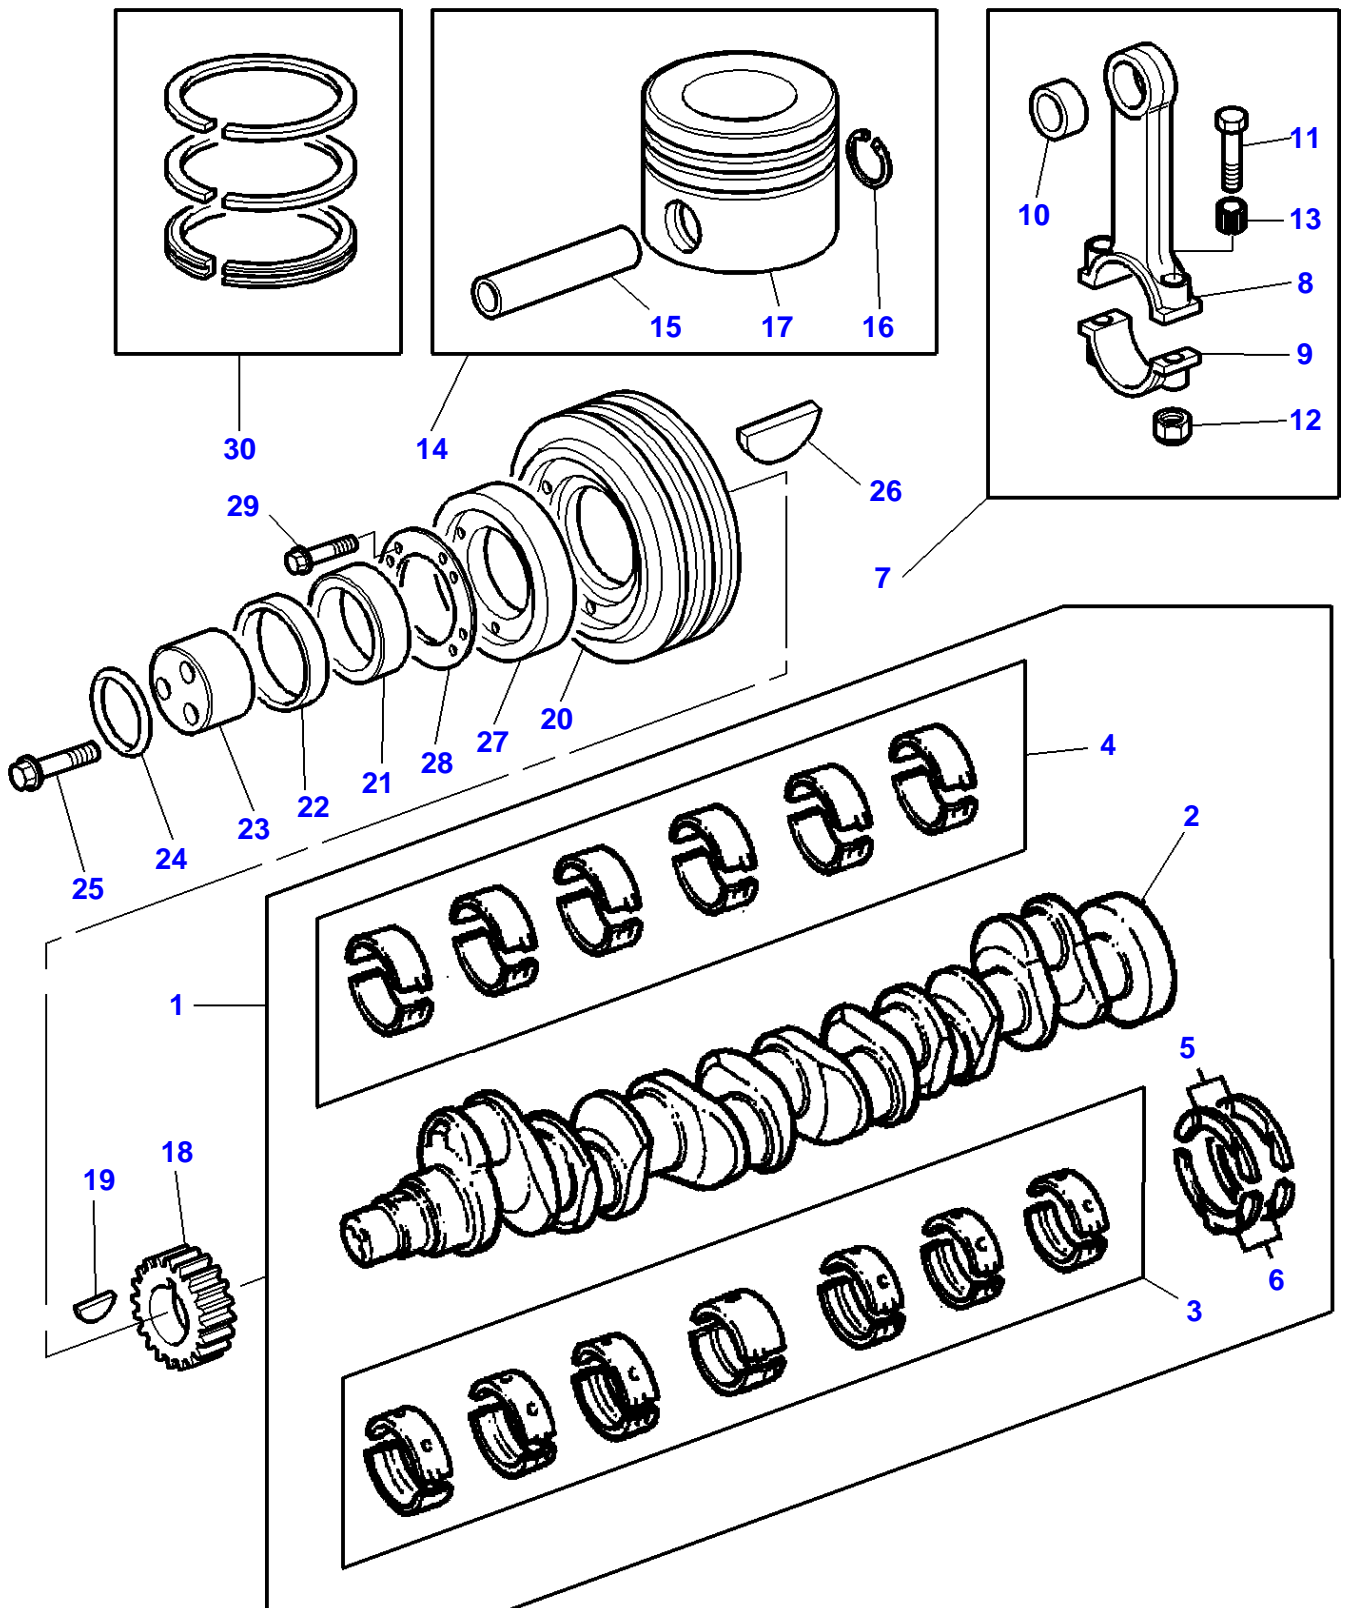

FOOTNOTE [A] SLIP FIT

FOOTNOTE [D] PRESS FIT

1-0563-603-B

Item	Part Number	Qty	Description	Comments
1	3637019M91	1	Kit, Crankshaft	
2		1	Crankshaft	(1) Not serviced,order REF.1
3	3637020M91	1	Kit, Bearing	[A] (1)
	3637021M91	X	Kit, Bearing	[A] Thickness (-)0.25MM
	3637022M91	X	Kit, Bearing	[A] Thickness (-)0.50MM
	3637023M91	X	Kit, Bearing	[A] Thickness (-)0.75MM
4	3637024M91	1	Kit, Bearing	[A] (1)
	3637025M91	X	Kit, Bearing	[A] Thickness (-)0.25MM
	3637026M91	X	Kit, Bearing	[A] Thickness (-)0.50MM
	3637027M91	X	Kit, Bearing	[A] Thickness (-)0.75MM
5	747128M1	2	Thrust Washer	(1)
	735742M1	X	Washer	Thickness (+)0.19MM
6	747129M1	2	Thrust Washer	(1)
	735743M1	X	Washer	Thickness (+)0.19MM
7	3637028M91	6	Kit, Conrod	
8		1	Rod	(7) Not serviced,order REF.7
9		1	Cap	(7) Not serviced,order REF.7
10	744971M1	1	Bush	(7)
11	4222485M1	2	Screw	(7) Replace and repair. Old not interchangeable with new 3637029M1
12	3637030M1	2	Nut	(7)
13	4222821M1	2	Sleeve	(7)
14	3640593M91	6	Kit, Piston	
15		1	Pin	(13) Not serviced,order REF.13
16	1476196X1	2	Circlip	(13) Not serviced,order REF.13
17		1	Piston	(13) Not serviced,order REF.13
18	748201M1	1	Gear	Number of teeth/spines 28
19	2196X	1	Key	
20	3638588M1	1	Pulley	
21	748315M1	1	Spacer	
22	1447128M1	1	Spacer	
23	742536M1	1	Thrust Plate	
24	1447207M1	1	O Ring	
25	748074M1	3	Screw	
26	11940X	1	Woodruff Key	
27	1476037M1	1	Damper	
28	3638589M1	1	Plate	
29	3638590M1	1	Screw	
30	3641316M91	6	Kit, Piston Ring	