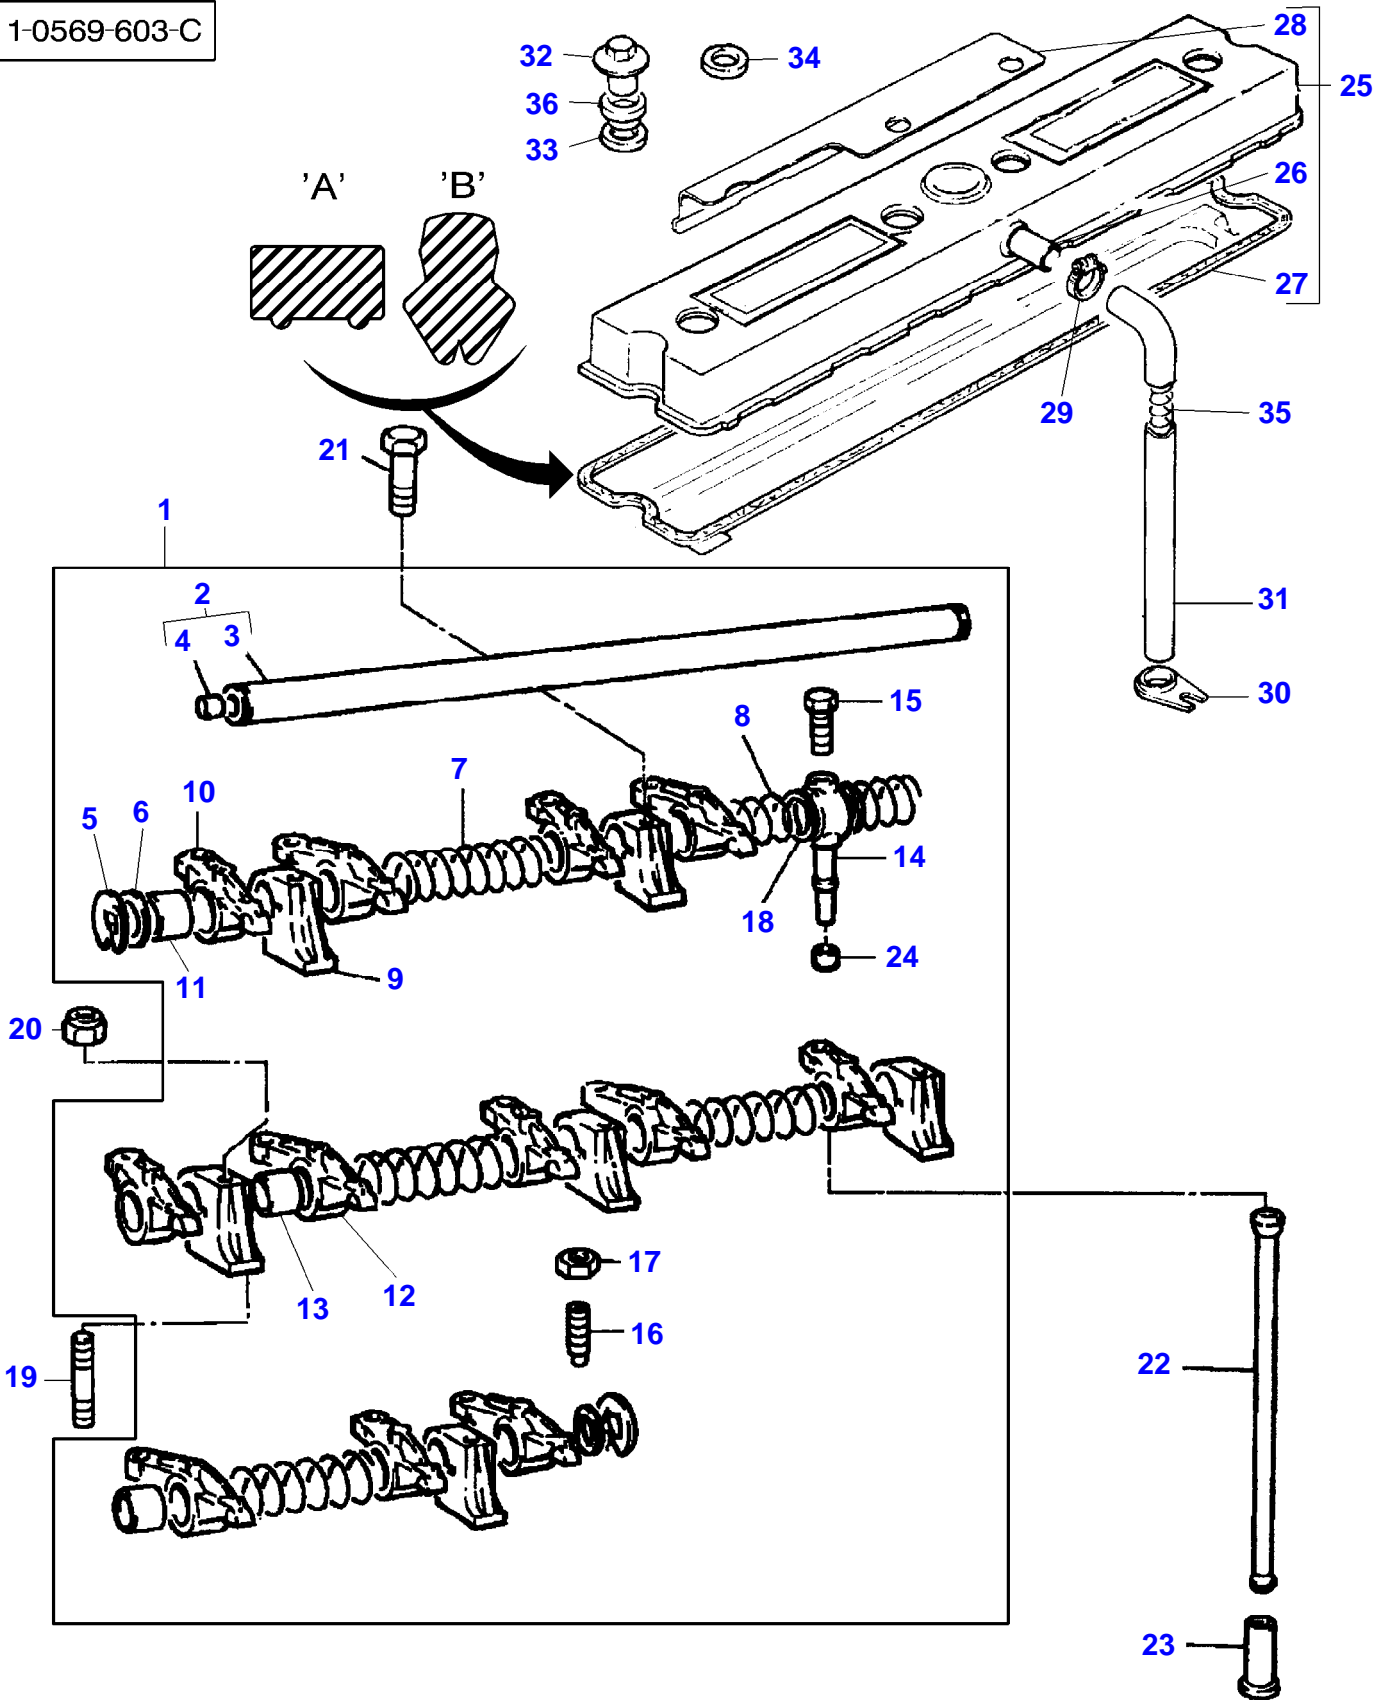

1-0569-603-C

Item	Part Number	Qty	Description	Comments
1	3637060M91	1	Rocker Shaft Ass	
2	3637062M91	1	Rocker Shaft	(1)
3		1	Shaft	(2) Not serviced,order REF.2
4	731330M1	2	Plug	(2)
5	376137X1	2	Circlip	(1)
6	747876M1	2	Washer	(1)
7	733811M1	4	Spring	(1)
8	733812M1	2	Spring	(1)
9	3638403M1	6	Bracket	(1)
10	4223075M91	6	Rocker	(1) Right Hand Replace and repair. Old not interchangeable with new 3641306M91
11	895748M1	1	Bush	(10)
12	4223076M91	6	Rocker	(1) Left Hand Replace and repair. Old not interchangeable with new 3641247M1
13	895748M1	1	Bush	(12)
14	3638499M1	1	Connection	(1)
15	3638500M1	1	Screw	(1)
16	4223933M1	12	Screw	(1)
17	376123X1	12	Nut	(1)
18	739513M91	2	Shim	(1)
19	3637066M1	4	Stud	
20	3637067M1	4	Nut	
21	3637073M1	2	Screw	
22	733817M1	12	Rod	
23	4222069M1	12	Tappet	Replace and repair. Old not interchangeable with new 740671M1
24	376525X1	1	Olive	(1)
25	3641896M1	1	Cover	Replace and repair. Old not interchangeable with new 4222038M1
26	3638447M1	1	Connection	(25)
27	748329M1	1	Joint	'A'
	3641821M1	1	Joint	(25) 'B'
28	3641896M1	1	Cover	(25) Replace and repair. Old not interchangeable with new 4222038M1
29	3641405M1	1	Hose Clip	Replace and repair. Old not interchangeable with new 3638598M1
30	745489M1	1	Bracket	
31	740597M1	1	Pipe	
32	4223958M1	4	Nut	Replace and repair. Old not interchangeable with new 3637070M1
33	744387M1	4	Seal	
34	365691X1	4	Shim	[A]
35	745540M1	1	Spring	
36	376656X1	4	Washer	

FOOTNOTE [A] USED ONLY WITH 3637069M91