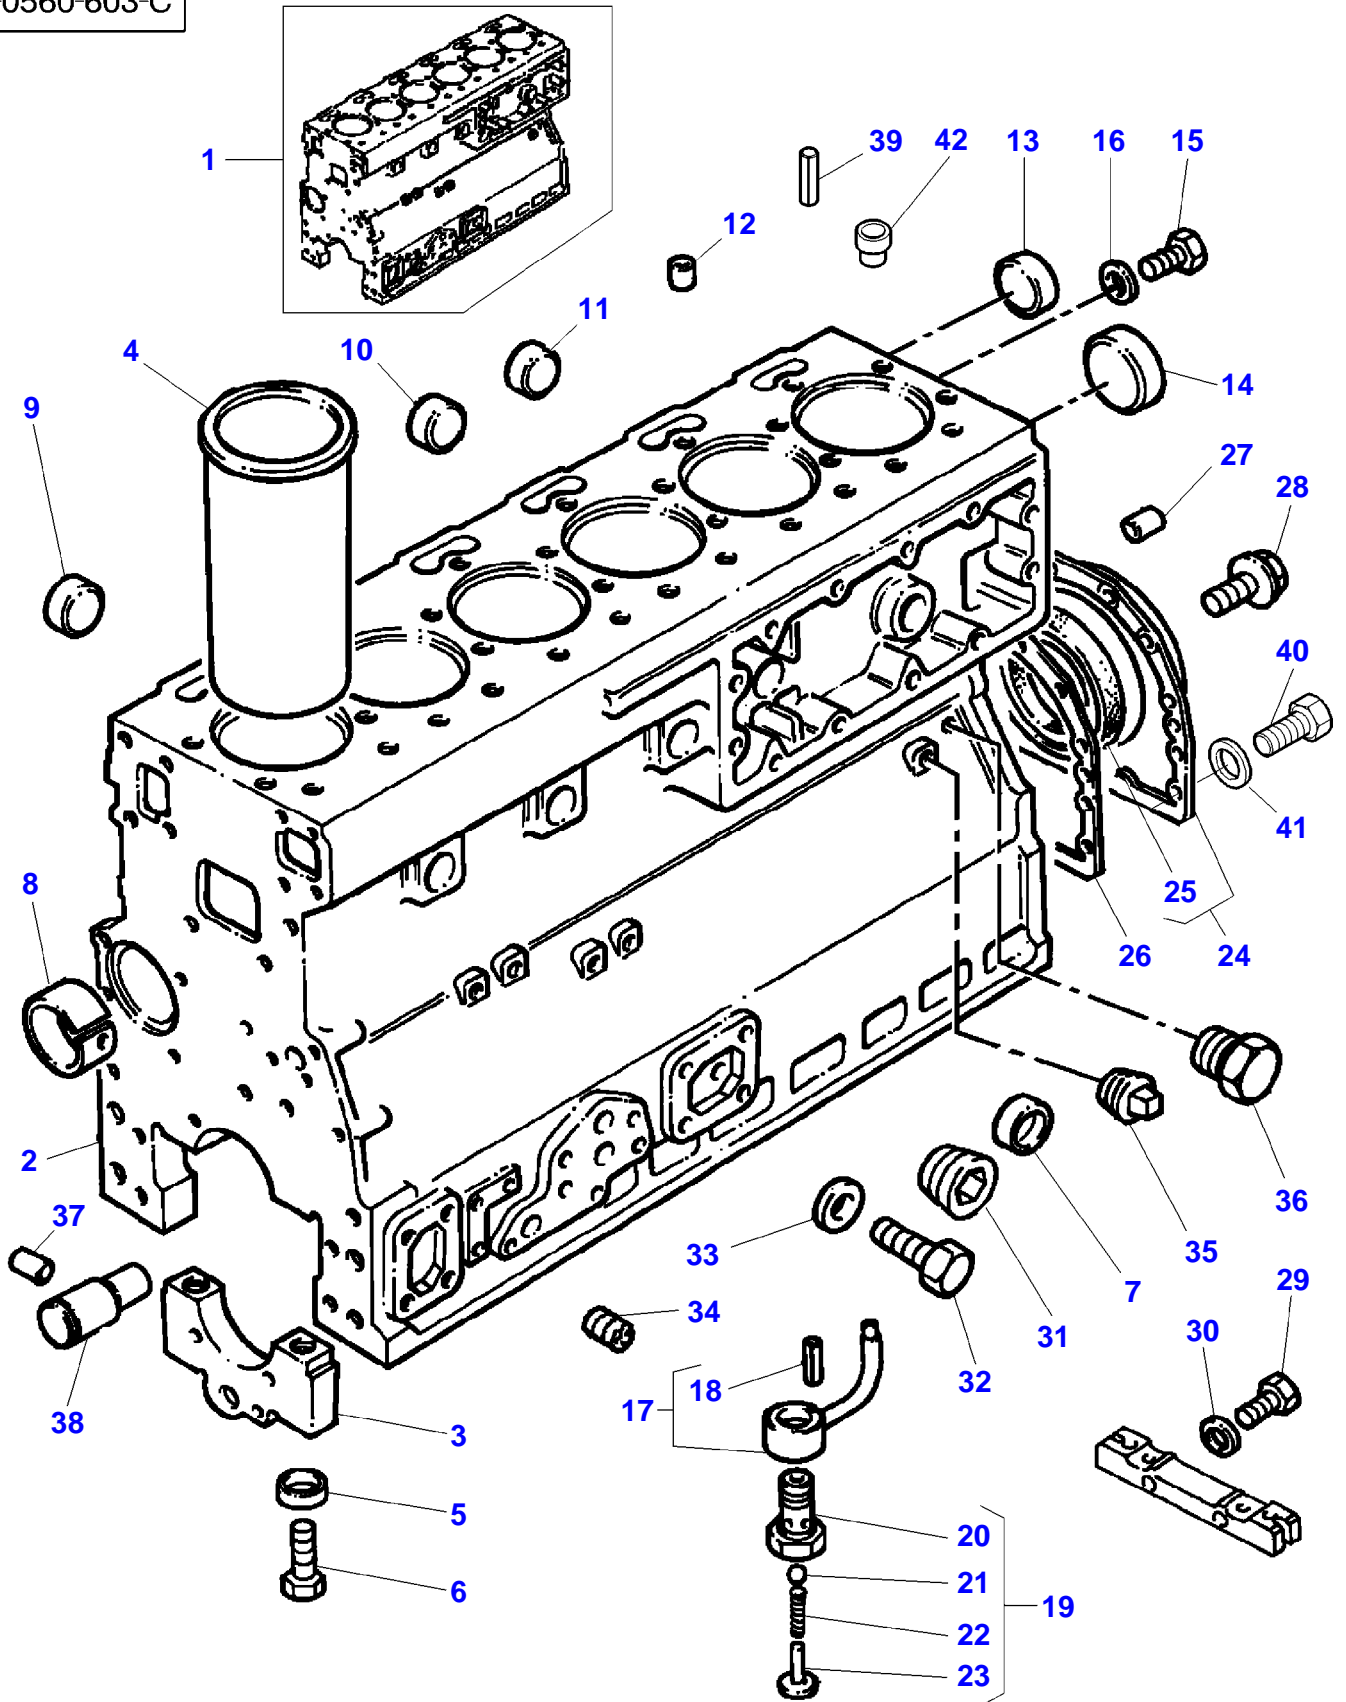

1-0560-603-C

Item	Part Number	Qty	Description	Comments
1	4222525M91	1	Cylinder Block	Replace and repair. Old not interchangeable with new 4222062M91
2		1	Block	(1) Not serviced,order REF.1
3		7	Cap	(1) Not serviced,order REF.1
4	748216M1	6	Liner	[A] (1)
	748215M1	6	Liner	[D]
5	733072M1	14	Ring	(1)
6	1476108X1	14	Screw	(1)
7	746259M1	5	Plug	(1)
8	4222017M1	1	Bush	(1)
9	746259M1	3	Plug	(1)
10	746259M1	5	Plug	(1)
11	1476282X1	1	Plug	(1)
12	736868M1	1	Plug	(1)
13	746259M1	1	Plug	(1)
14	4222043M1	1	Plug	(1) Replace and repair. Old not interchangeable with new 3637015M1
15	376180X1	1	Plug	(1)
16	4224555M1	1	Washer	(1)
17	4224385M91	6	Jet	(1)
18	4222512M1	1	Dowel	(17)
19	3637005M91	6	Valve	(1)
20		1	Body	(19) Not serviced,order REF.19
21	3637006M1	1	Ball	(19)
22	748149M1	1	Spring	(19)
23	3637007M1	1	Retainer	(19)
24	3640868M91	1	Housing	
25	1447691M1	1	Seal	(24)
26	4223587M1	1	Joint	
27	731947M1	2	Dowel	
28	3637011M1	12	Screw	
29	3638590M1	2	Screw	
30	745015M1	2	Washer	
31	4224584M1	1	Plug	Replace and repair. Old interchangeable with new 1476192X1
32	3638809M1	1	Screw	
33	1650388M1	1	Washer	
34	748393M1	4	Plug	
35	731996M1	2	Plug	
36	3637016M1	2	Plug	
37	3638414M1	1	Pin	
38	3641847M1	1	Shaft	Replace and repair. Old not interchangeable with new 3637077M1
39	3639268M1	2	Dowel	
40	3638590M1	2	Screw	Up to Serial or Engine Number U573633Y
	3641756M1	2	Screw	From Serial or Engine Number U573634Y
41	745015M1	2	Washer	Up to Serial or Engine Number U573633Y
42	4222439M1	2	Dowel	From Serial or Engine Number U647452C

FOOTNOTE [A] SLIP FIT

FOOTNOTE [D] PRESS FIT