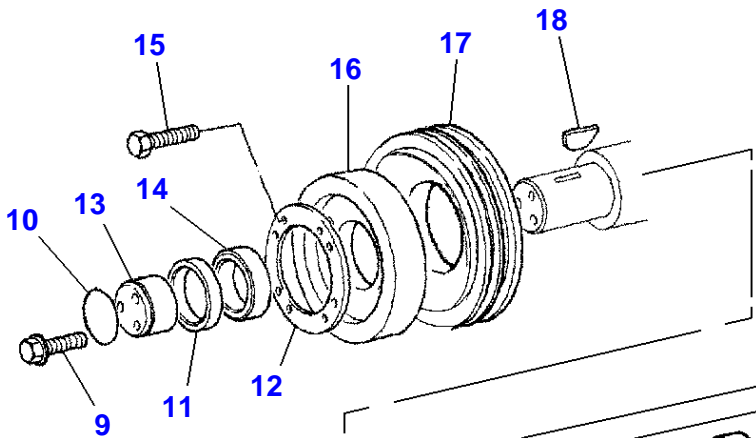

FOOTNOTE [A] PRE-FINISHED

1-0563-611-A

19

20

24

Item	Part Number	Qty	Description	Comments
1	3637019M91	1	Kit, Crankshaft	
2		1	Crankshaft	(1) Not serviced,order REF. 1
3	3637020M91	1	Kit, Bearing	[A] (1)
	3637021M91	X	Kit, Bearing	[A] Thickness (-)0.25MM
	3637022M91	X	Kit, Bearing	[A] Thickness (-)0.50MM
	3637023M91	X	Kit, Bearing	[A] Thickness (-)0.75MM
4	3637024M91	1	Kit, Bearing	[A] (1)
	3637025M91	X	Kit, Bearing	[A] Thickness (-)0.25MM
	3637026M91	X	Kit, Bearing	[A] Thickness (-)0.50MM
	3637027M91	X	Kit, Bearing	[A] Thickness (-)0.75MM
5	747128M1	2	Thrust Washer	(1)
	735742M1	X	Washer	Thickness (+)0.19MM
6	747129M1	2	Thrust Washer	(1)
	735743M1	X	Washer	Thickness (+)0.19MM
7	748201M1	1	Gear	
8	2196X	1	Key	
9	748074M1	3	Screw	
10	1447207M1	1	O Ring	
11	1447128M1	1	Spacer	
12	3638589M1	1	Plate	
13	742536M1	1	Thrust Plate	
14	748315M1	1	Spacer	
15	3638590M1	6	Screw	
16	1476037M1	1	Damper	
17	3638588M1	1	Pulley	
18	11940X	1	Woodruff Key	
19	4222136M91	6	Kit, Piston Ring	
20	4222134M91	6	Kit, Piston	HIGH GRADE
	4222819M91	6	Kit, Piston	LOW GRADE
21	4222135M1	2	Circlip	(20)
22		1	Piston	(20) Not serviced,order REF. 20
23		1	Pin	(20) Not serviced,order REF. 20
24	4223522M91	6	Kit, Conrod	HIGH GRADE
	4223523M91	6	Kit, Conrod	LOW GRADE
25		1	Rod	(24) Not serviced,order REF. 24
26	4222133M1	2	Dowel	(24)
27	4222131M1	1	Bush	(24)
28		1	Cap	(24) Not serviced,order REF. 24
29	4222132M1	2	Screw	(24)