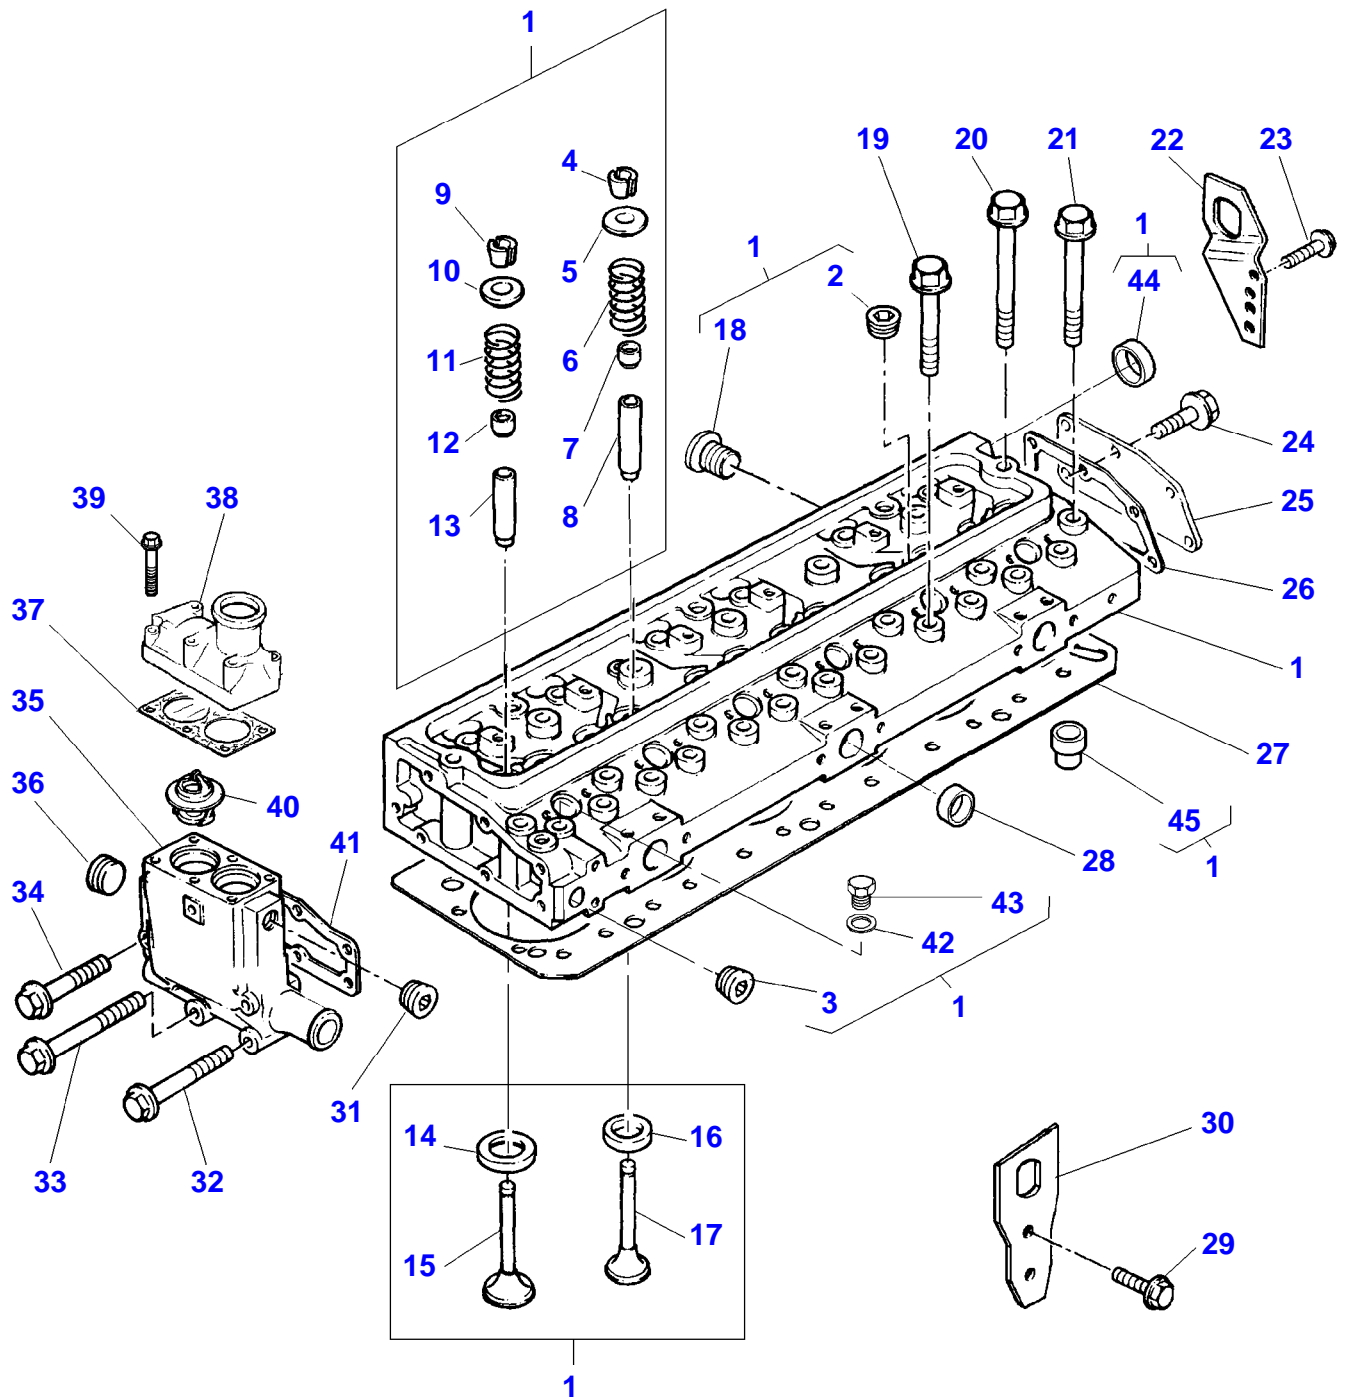

1-0566-611-C

Item	Part Number	Qty	Description	Comments
1	4223430M91	1	Kit, Cyl. Head	Replace and repair. Old not interchangeable with new 4222145M91
2	4224584M1	6	Plug	(1) Replace and repair. Old interchangeable with new 1476192X1
3	376606X1	1	Plug	(1)
4	4222141M1	12	Cotter	[A] (1)
5	4222140M1	6	Cap	(1)
6	4222139M1	6	Spring	(1)
7	4222333M1	6	Oil Seal	(1) Replace and repair. Old not interchangeable with new 4222332M1
8	4223987M1	6	Guide	(1) Replace and repair. Old not interchangeable with new 4222954M1
9	4222141M1	12	Cotter	[A] (1)
10	4222140M1	6	Cap	(1)
11	4222139M1	6	Spring	(1)
12	4223442M1	6	Seal	(1) Replace and repair. Old not interchangeable with new 4222143M1
13	4223581M1	6	Valve Guide	(1)
14	4222148M1	6	Insert	(1)
15	4222149M91	6	Valve Inlet	(1)
16	4222146M1	6	Insert	(1)
17	4222147M91	6	Valve Exhaust	(1)
18	4222144M1	1	Plug	(1)
19	745662M1	12	Screw	
20	1476243X1	2	Screw	
21	745663M1	18	Screw	
22	4222170M1	1	Plate	
23	3637051M1	2	Screw	
24	3637044M1	3	Screw	
25	4222842M1	1	Cover	
26	4222155M1	1	Joint	
27	4222354M1	1	Head Gasket	Replace and repair. Old not interchangeable with new 3640916M1
28	731354M1	3	Plug	
29	3637051M1	2	Screw	
30	3637050M1	1	Plate	
31	376606X1	1	Plug	
32	3637048M1	1	Screw	
33	3637046M1	2	Screw	
34	3637049M1	2	Screw	
35	4223122M91	1	Therm. Housing	Replace and repair. Old not interchangeable with new 4222151M91
36		X	Not Used	
37	3638700M1	1	Joint	
38	3637045M1	1	Connection	
39	3637046M1	6	Screw	
40	1447384M1	2	Thermostat	
41	4222465M1	1	Gasket	
42	376178X1	1	Washer	(1)
43	731410M1	1	Plug	(1)
44	746259M1	1	Plug	(1)
45	4222439M1	2	Dowel	(1)

FOOTNOTE [A] SERVICED IN PAIRS