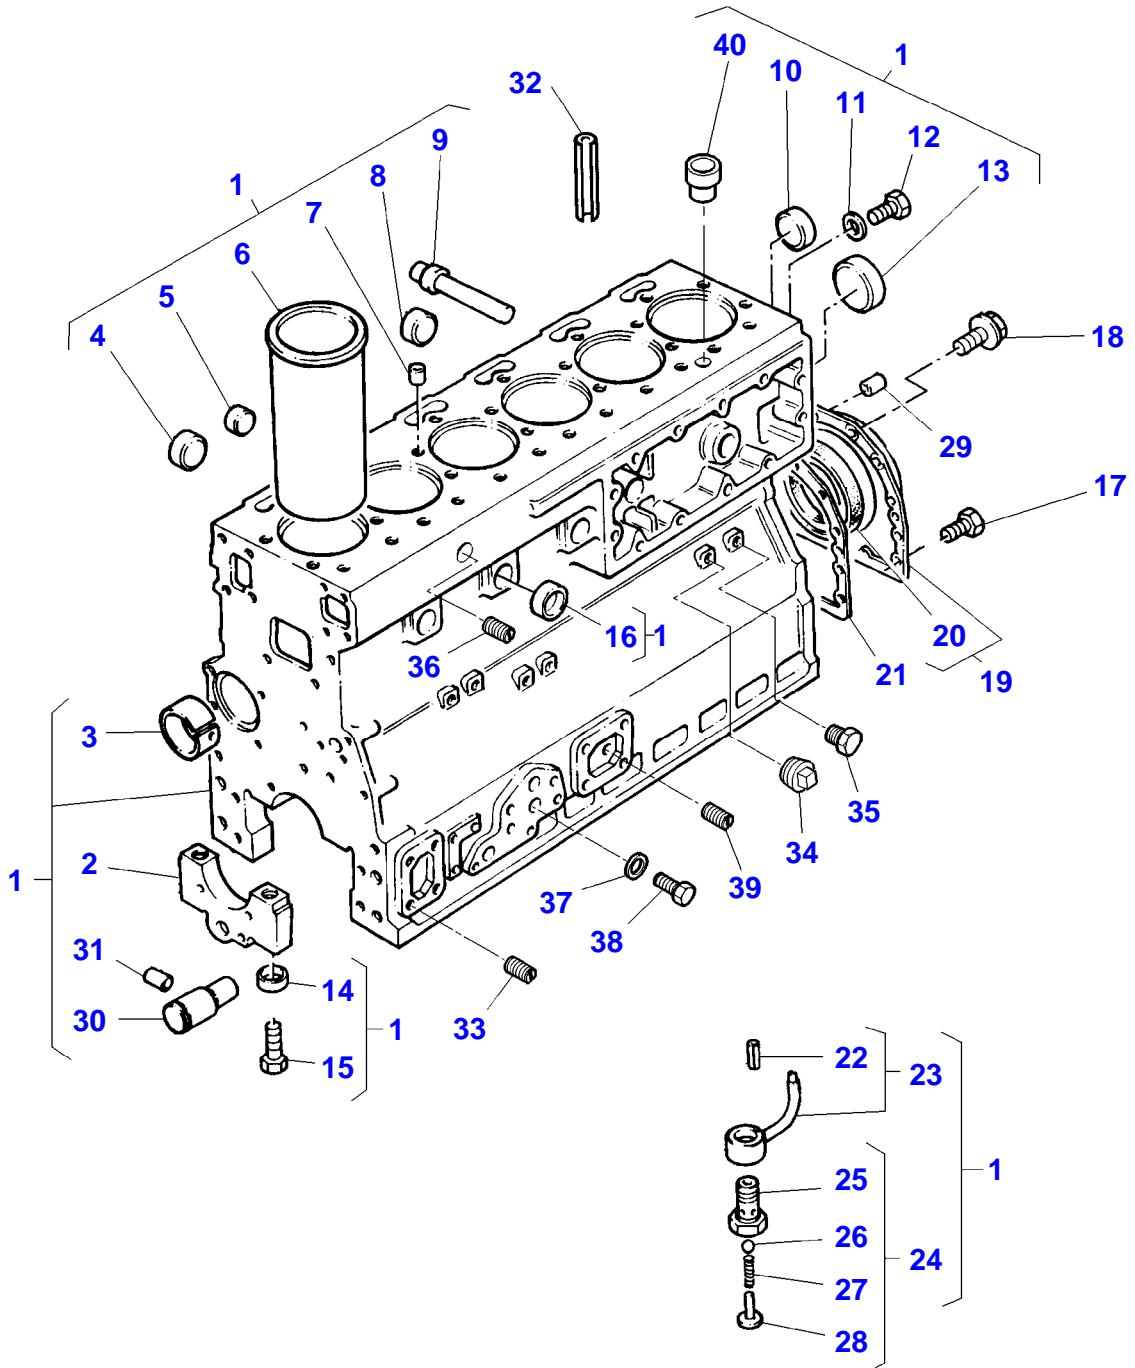

FOOTNOTE [A] SLIP FIT

FOOTNOTE [F] PRESS FIT

1-0560-611-B

Item	Part Number	Qty	Description	Comments
1	4222497M91	1	Kit,Cyl.Block	
2		7	Cap	(1) Not serviced,order REF . 1
3	4222017M1	1	Bush	(1)
4	746259M1	3	Plug	[D] (1)
5	746259M1	3	Plug	[D] (1)
6	4222128M1	6	Liner	[B]
	4222129M1	6	Liner	[A] (1)
7	736868M1	1	Plug	[G] (1)
8	4222012M1	5	Plug	[E] (1)
9	1476282X1	1	Plug	[F] (1)
10	746259M1	1	Plug	[H] (1)
11	4224555M1	1	Washer	(1)
12	376180X1	1	Plug	[I] (1)
13	4222043M1	1	Plug	[J] (1)
14	733072M1	14	Ring	(1)
15	1476108X1	14	Screw	(1)
16	746259M1	5	Plug	[C] (1)
17	3641756M1	2	Screw	
18	3637008M1	12	Screw	
19	3640868M91	1	Housing	
20	1447691M1	1	Seal	(19)
21	4223587M1	1	Joint	
22	4222512M1	1	Dowel	(23)
23	4224385M91	6	Jet	(1)
24	3637005M91	6	Valve	(1)
25		1	Body	(24) Not serviced,order REF. 24
26	3637006M1	1	Ball	(24)
27	748149M1	1	Spring	(24)
28	3637007M1	1	Retainer	(24)
29	731947M1	2	Dowel	
30	3641847M1	1	Shaft	(1)
31	3638414M1	1	Pin	
32	3639268M1	2	Dowel	
33	748393M1	4	Plug	
34	731996M1	2	Plug	
35	376670X1	2	Plug	
36	376606X1	1	Plug	
37	1650388M1	1	Washer	
38	3638809M1	1	Screw	
39	4224584M1	1	Plug	Replace and repair. Old interchangeable with new 1476192X1
40	4222439M1	2	Dowel	(1) From Serial or Engine Number U647452C