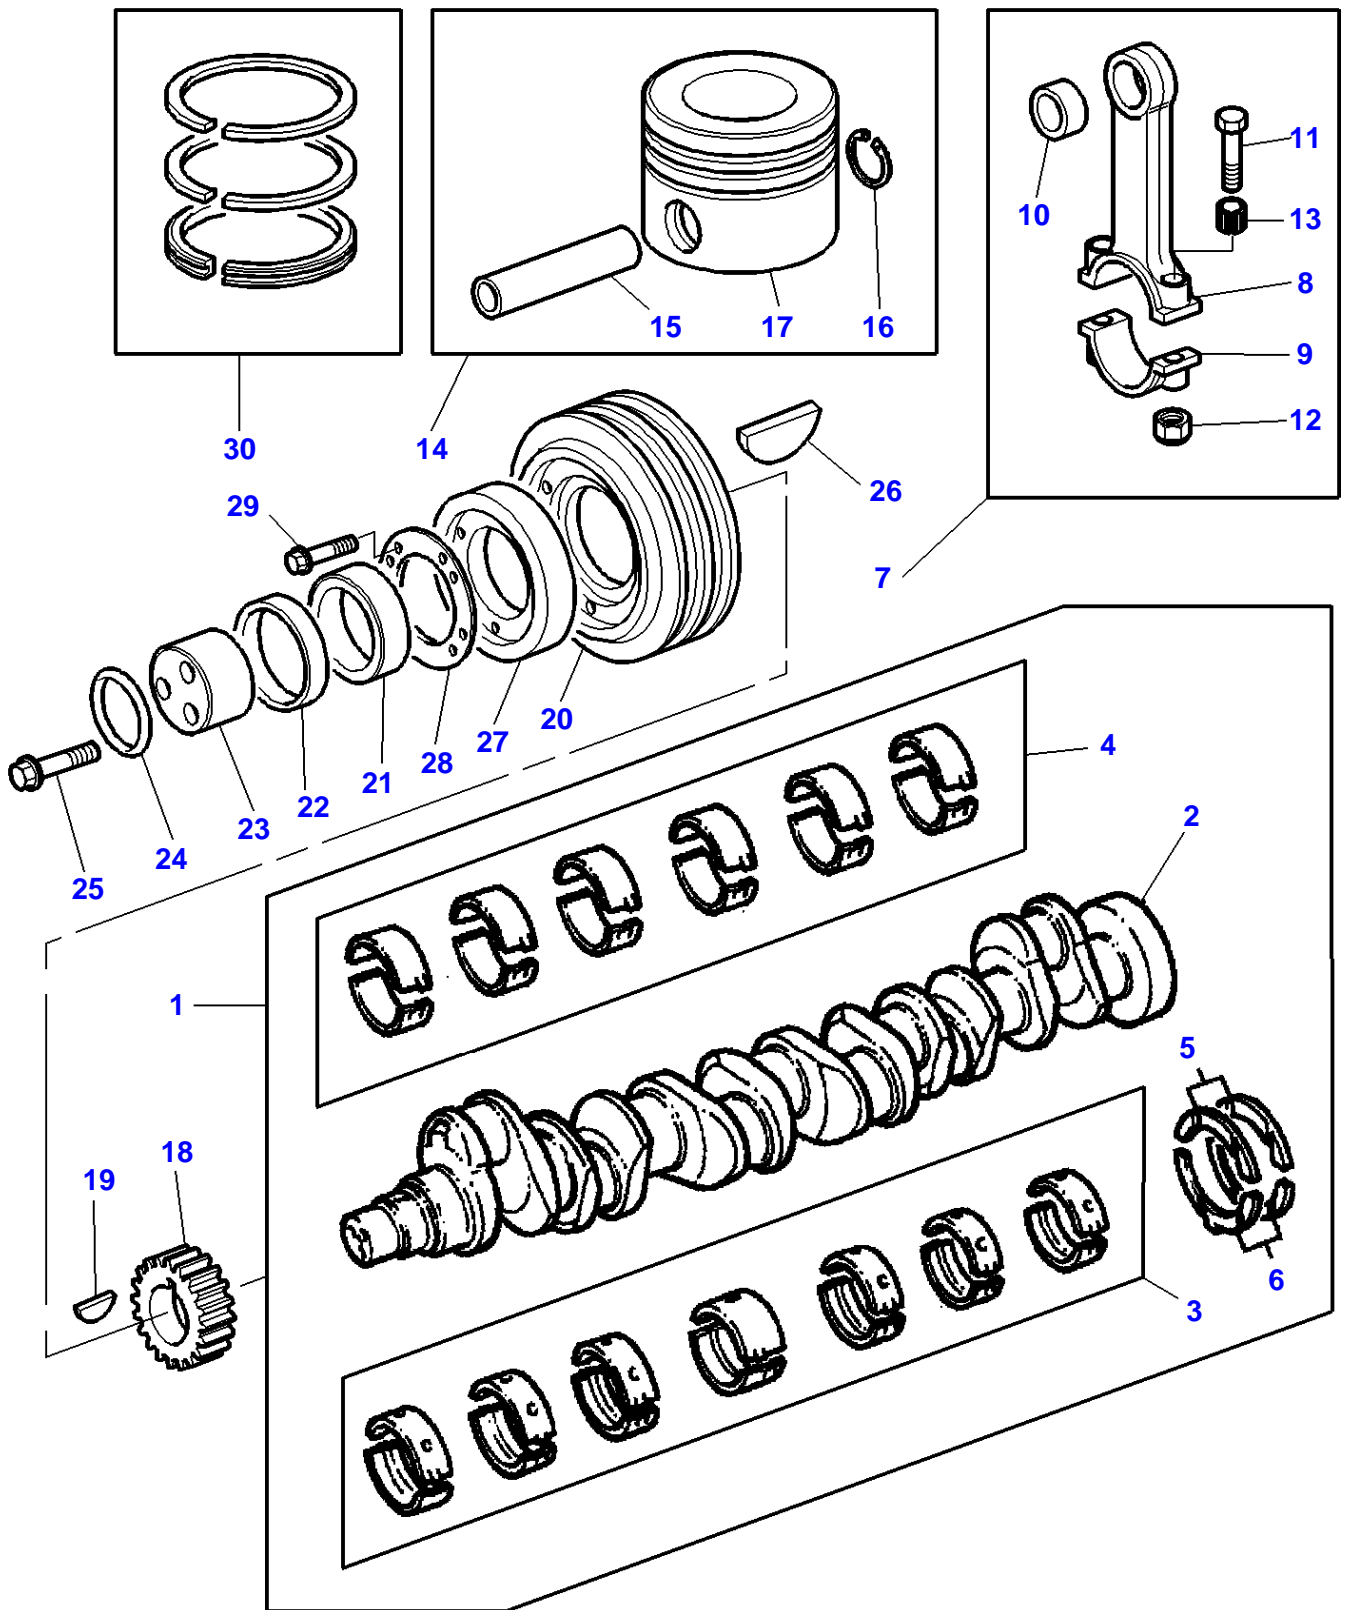

FOOTNOTE [G] ROCKER OIL FEED DRILLING, TOP FACE

FOOTNOTE [H] WATER JACKET , REAR FACE

FOOTNOTE [I] LUBRICATING OIL PRESSURE RAIL , REAR END

FOOTNOTE [J] CAMSHAFT CHAMBER, REAR END

1-0563-605-B

Item	Part Number	Qty	Description	Comments
1	3637019M91	1	Kit, Crankshaft	
2		1	Crankshaft	(1) Not serviced,order REF.1
3	3637020M91	1	Kit, Bearing	[A] (1)
	3637021M91	X	Kit, Bearing	[A] Thickness (-)0.25MM
	3637022M91	X	Kit, Bearing	[A] Thickness (-)0.50MM
	3637023M91	X	Kit, Bearing	[A] Thickness (-)0.75MM
4	3637024M91	1	Kit, Bearing	[A] (1)
	3637025M91	X	Kit, Bearing	[A] Thickness (-)0.25MM
	3637026M91	X	Kit, Bearing	[A] Thickness (-)0.50MM
	3637027M91	X	Kit, Bearing	[A] Thickness (-)0.75MM
5	747128M1	2	Thrust Washer	(1)
	735742M1	X	Washer	Thickness (+)0.19MM
6	747129M1	2	Thrust Washer	(1)
	735743M1	X	Washer	Thickness (+)0.19MM
7	3637028M91	6	Kit, Conrod	
8		1	Rod	(7) Not serviced,order REF.7
9		1	Cap	(7) Not serviced,order REF.7
10	744971M1	1	Bush	(7)
11	4222485M1	2	Screw	(7) Replace and repair. Old not interchangeable with new 3637029M1
12	3637030M1	2	Nut	(7)
13	4222821M1	2	Sleeve	(7)
14	3640593M91	6	Kit, Piston	
15		1	Pin	(13) Not serviced,order REF.13
16	1476196X1	2	Circlip	(13) Not serviced,order REF.13
17		1	Piston	(13) Not serviced,order REF.13
18	748201M1	1	Gear	Number of teeth/spines 28
19	2196X	1	Key	
20	3638588M1	1	Pulley	
21	748315M1	1	Spacer	
22	1447128M1	1	Spacer	
23	742536M1	1	Thrust Plate	
24	1447207M1	1	O Ring	
25	748074M1	3	Screw	
26	11940X	1	Woodruff Key	
27	1476037M1	1	Damper	
28	3638589M1	1	Plate	
29	3638590M1	6	Screw	
30	3641316M91	6	Kit, Piston Ring	