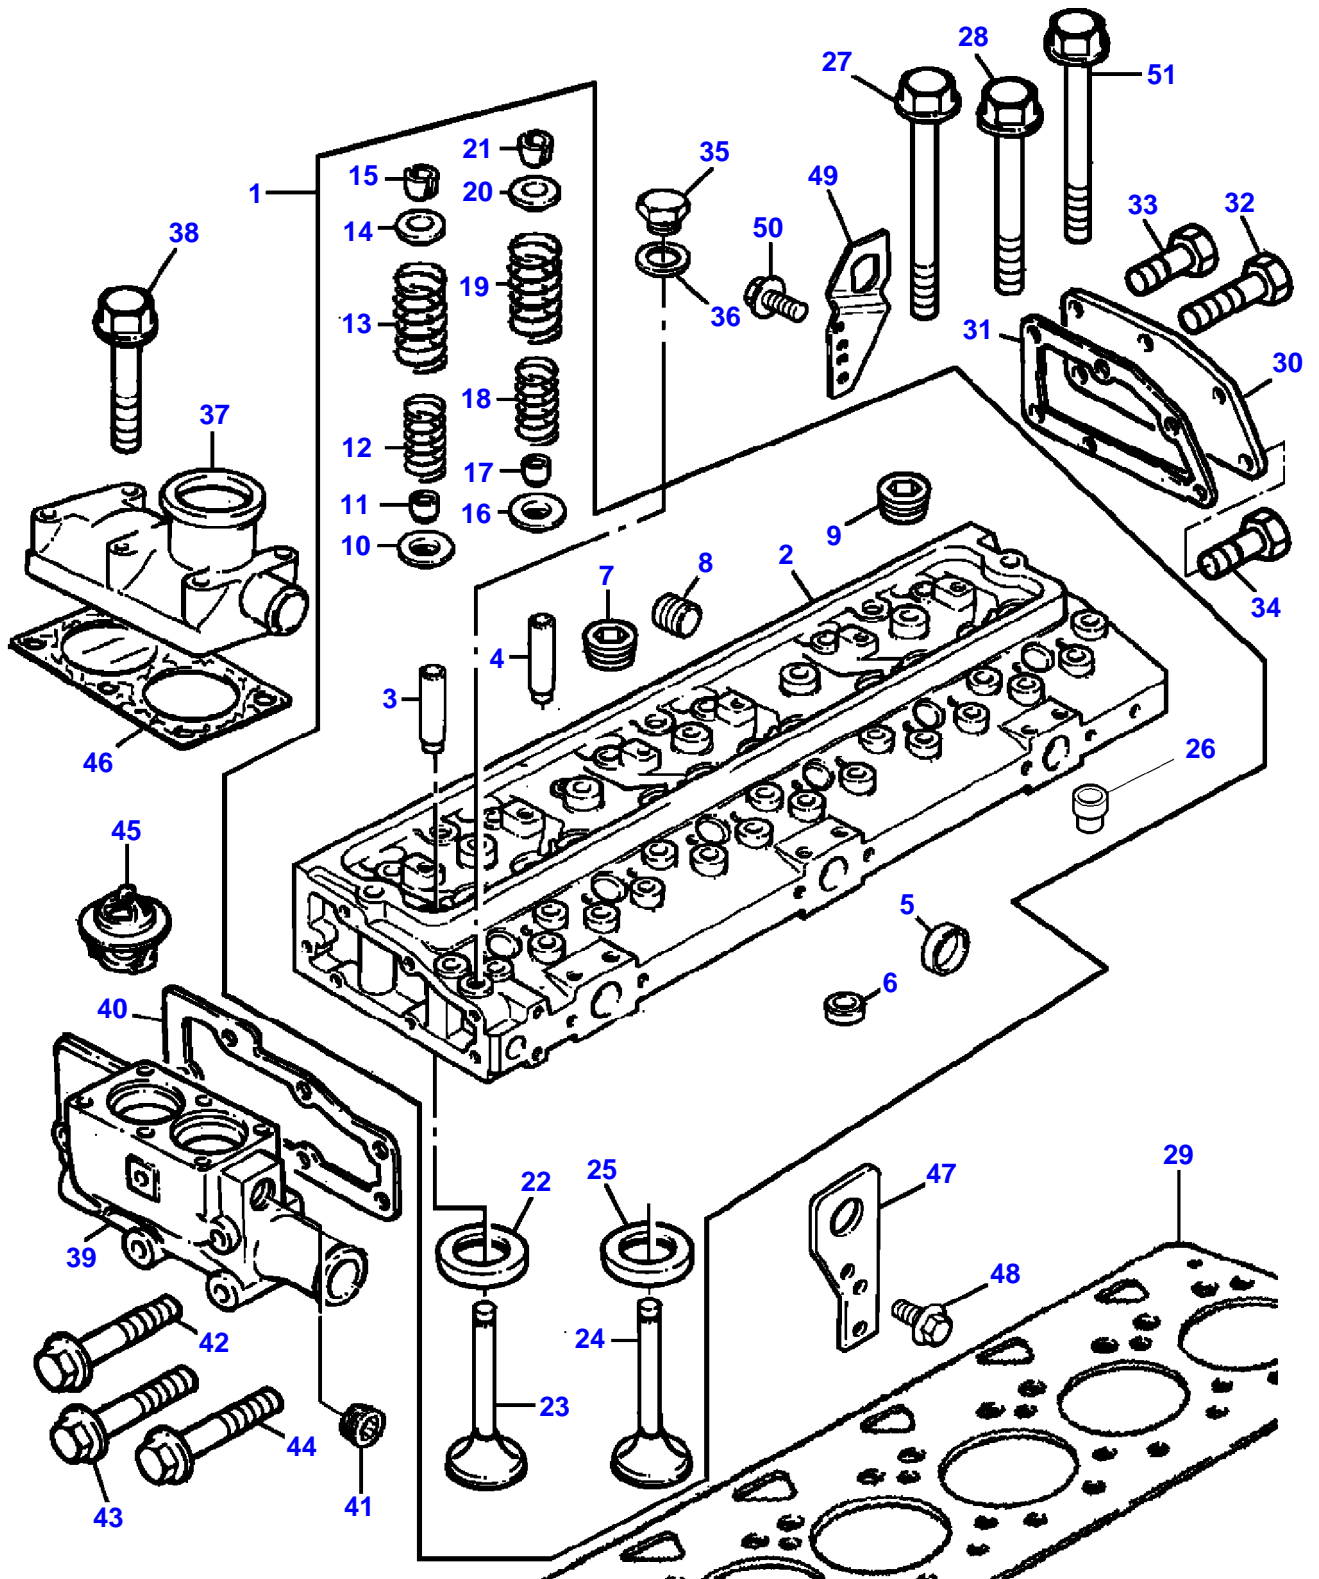

1-0566-605-B

Item	Part Number	Qty	Description	Comments
1	4222477M91	1	Kit, Cyl. Head	Replace and repair. Old not interchangeable with new 3641804M91
2		1	Head	(1) Not serviced,order REF.1
3	4223073M1	6	Guide	(1) Replace and repair. Old not interchangeable with new 3640676M1
4	4223074M1	6	Guide	(1) Replace and repair. Old not interchangeable with new 748420M1
5	731354M1	3	Plug	(1)
6	746260M1	6	Plug	(1)
7	366947X1	1	Plug	[B] (1)
	376606X1	1	Plug	[C] (1)
8	3637040M1	1	Plug	(1)
9	4224584M1	6	Plug	(1) Replace and repair. Old interchangeable with new 1476192X1
10	733824M1	6	Washer	(1)
11	3637041M1	6	Seal	(1)
12	740465M1	6	Spring	(1)
13	740467M1	6	Spring	(1)
14	740468M1	6	Cap	(1)
15	736453M1	12	Cotter	[A] (1)
16	733824M1	6	Washer	(1)
17	3637041M1	6	Seal	(1)
18	740465M1	6	Spring	(1)
19	740467M1	6	Spring	(1)
20	740468M1	6	Cap	(1)
21	736453M1	12	Cotter	[A] (1)
22	3640677M1	6	Insert	(1)
23	3640597M1	6	Valve Inlet	(1)
24	748309M1	6	Valve Exhaust	(1)
25	3640712M1	6	Insert	(1)
26	4222439M1	2	Dowel	(1)
27	745662M1	12	Screw	
28	745663M1	18	Screw	
29	4222354M1	1	Head Gasket	
30	4222343M1	1	Cover	
31	3638693M1	1	Joint	
32	3637011M1	3	Screw	
33	3637053M1	2	Screw	
34	3637011M1	1	Screw	
35	731410M1	1	Plug	
36	376178X1	1	Washer	
37	3637045M1	1	Connection	
38	3637046M1	6	Screw	
39	3641311M1	1	Housing	
40	3638702M1	1	Joint	
41	376606X1	2	Plug	
42	3637048M1	1	Screw	
43	3637046M1	2	Screw	
44	3637049M1	2	Screw	
45	1447384M1	2	Thermostat	
46	3638700M1	1	Joint	
47	3637050M1	1	Plate	
48	3637051M1	2	Screw	
49	3638411M1	1	Plate	
50	3637051M1	2	Screw	
51	1476243X1	2	Screw	

FOOTNOTE [A] SERVICED IN PAIRS

FOOTNOTE [B] REMOVE AND FIT 376606X1

FOOTNOTE [C] REPLACES PLUG SUPPLIED WITH CYLINDER HEAD ASSEMBLY