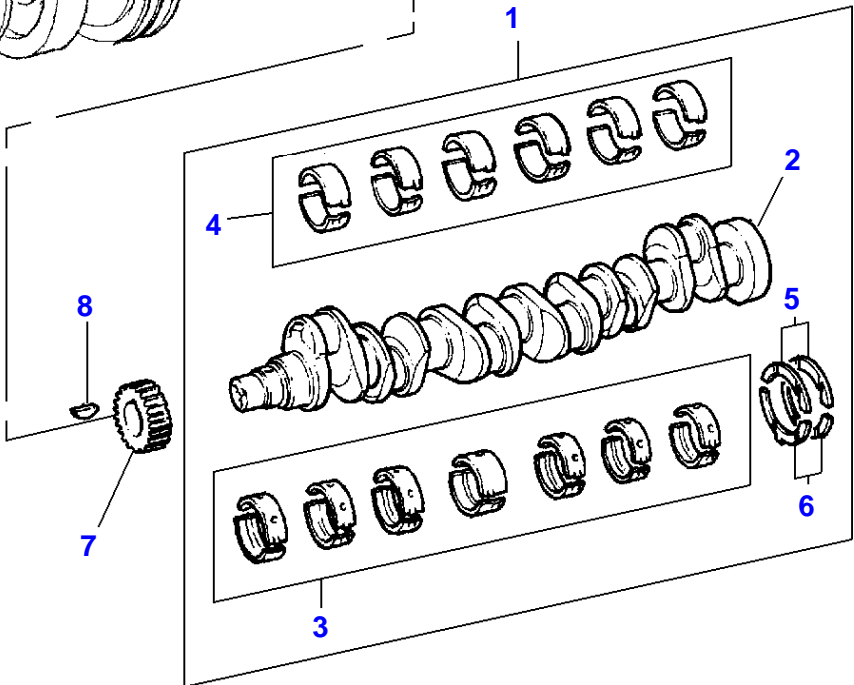

FOOTNOTE [A] PRE-FINISHED

1-0563-611-A

19

20

24

Item	Part Number	Qty	Description	Comments
1	3637019M91	1	Kit, Crankshaft	
2		1	Crankshaft	(1) Not serviced,order REF. 1
3	3637020M91	1	Kit, Bearing	[A] (1)
	3637021M91	X	Kit, Bearing	[A] Thickness (-)0.25MM
	3637022M91	X	Kit, Bearing	[A] Thickness (-)0.50MM
	3637023M91	X	Kit, Bearing	[A] Thickness (-)0.75MM
4	3637024M91	1	Kit, Bearing	[A] (1)
	3637025M91	X	Kit, Bearing	[A] Thickness (-)0.25MM
	3637026M91	X	Kit, Bearing	[A] Thickness (-)0.50MM
	3637027M91	X	Kit, Bearing	[A] Thickness (-)0.75MM
5	747128M1	2	Thrust Washer	(1)
	735742M1	X	Washer	Thickness (+)0.19MM
6	747129M1	2	Thrust Washer	(1)
	735743M1	X	Washer	Thickness (+)0.19MM
7	748201M1	1	Gear	
8	2196X	1	Key	
9	748074M1	3	Screw	
10	1447207M1	1	O Ring	
11	1447128M1	1	Spacer	
12	3638589M1	1	Plate	
13	742536M1	1	Thrust Plate	
14	748315M1	1	Spacer	
15	3638590M1	6	Screw	
16	1476037M1	1	Damper	
17	3638588M1	1	Pulley	
18	11940X	1	Woodruff Key	
19	4222136M91	6	Kit, Piston Ring	
20	4222134M91	6	Kit, Piston	HIGH GRADE
	4222819M91	6	Kit, Piston	LOW GRADE
21	4222135M1	2	Circlip	(20)
22		1	Piston	(20) Not serviced,order REF. 20
23		1	Pin	(20) Not serviced,order REF. 20
24	4223522M91	6	Kit, Conrod	HIGH GRADE
	4223523M91	6	Kit, Conrod	LOW GRADE
25		1	Rod	(24) Not serviced,order REF. 24
26	4222133M1	2	Dowel	(24)
27	4222131M1	1	Bush	(24)
28		1	Cap	(24) Not serviced,order REF. 24
29	4222132M1	2	Screw	(24)