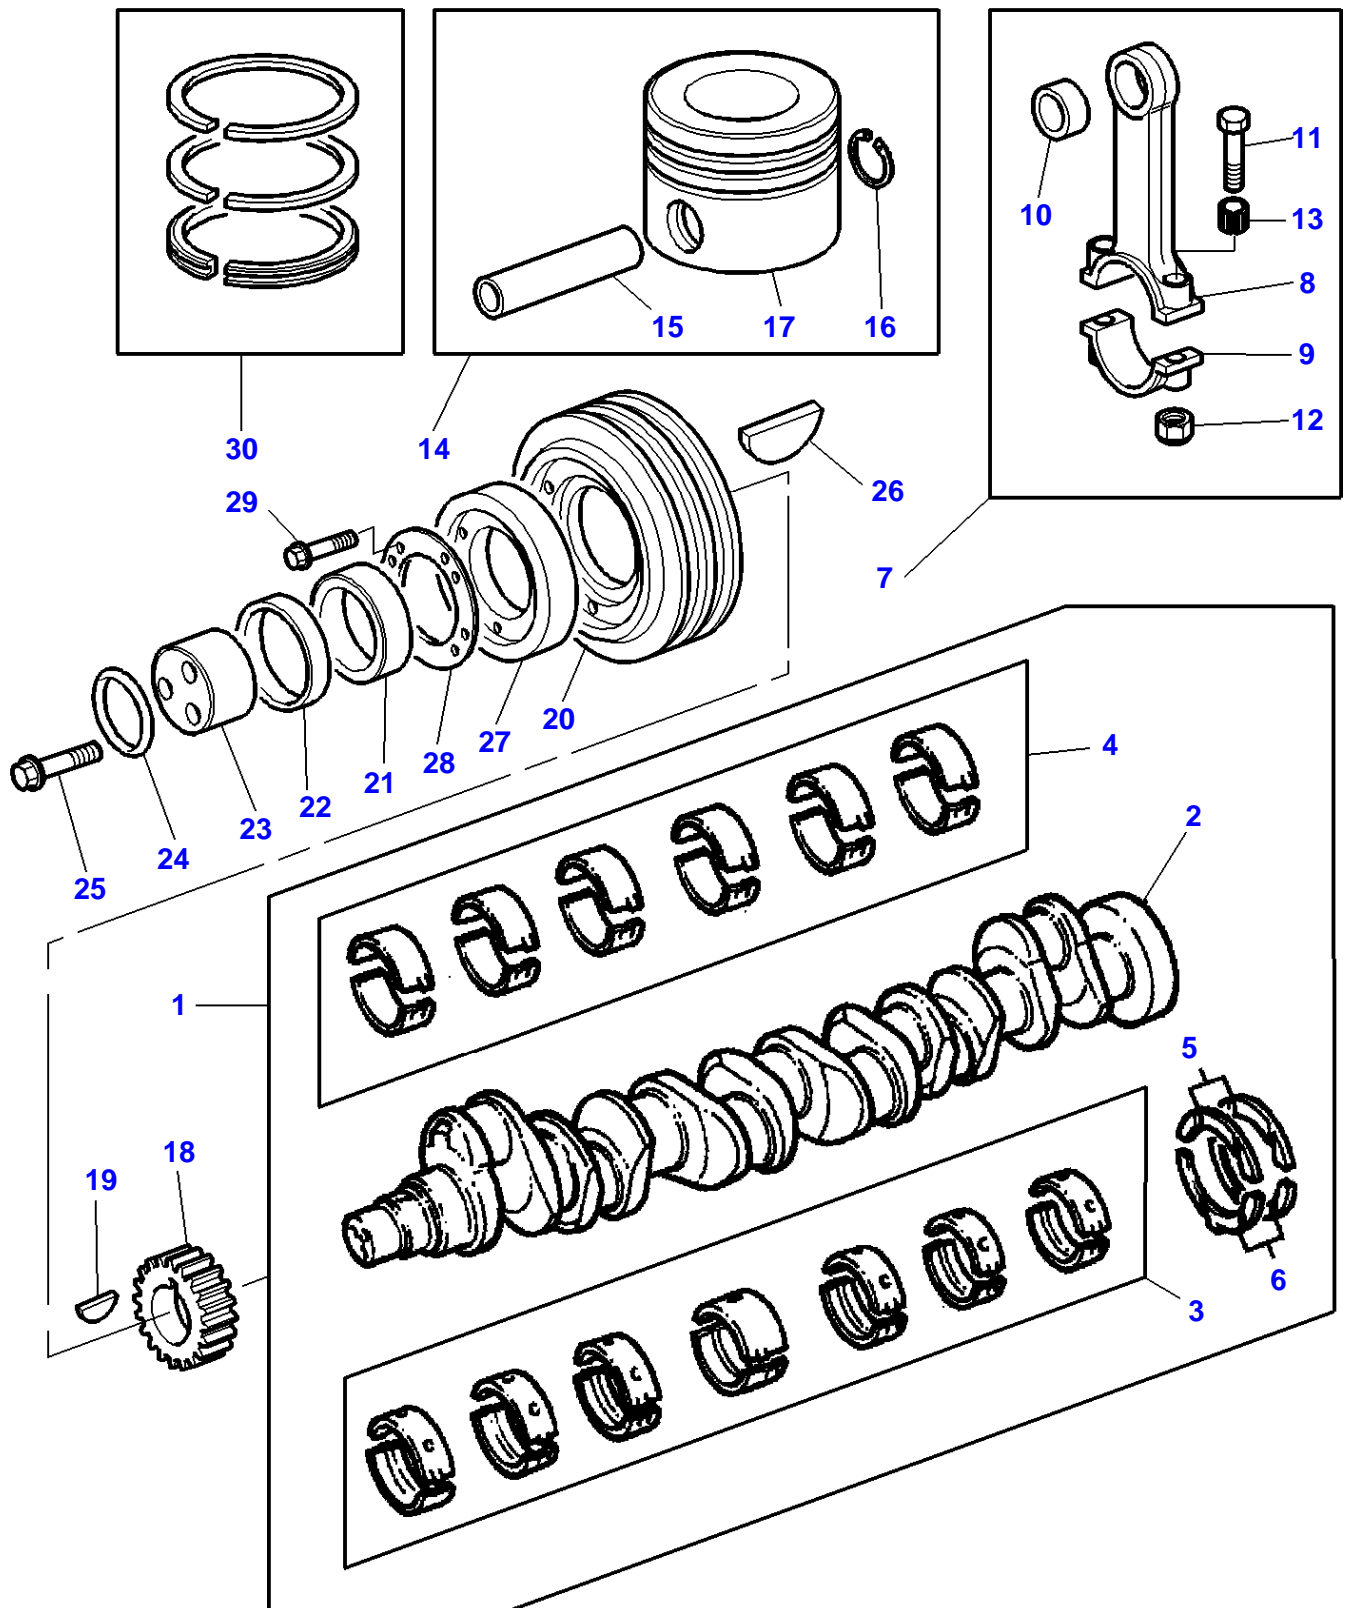

FOOTNOTE [A] SLIP FIT

FOOTNOTE [B] SEE ALSO SERVICE BULLETIN

FOOTNOTE [F] PRESS FIT

1-0563-604-B

Crankshaft, Pistons And Connecting Rods - T6.60 Engine

Item	Part Number	Qty	Description	Comments
1	4222279M91	1	Kit, Crankshaft	Replace and repair. Old not interchangeable with new 3640874M91
2		1	Crankshaft	(1) Not serviced,order REF.1
3	3640873M91	1	Kit, Bearing	(1)
	3641225M91	X	Kit, Bearing	Thickness (-)0.25MM
	3641226M91	X	Kit, Bearing	Thickness (-)0.50MM
	3641227M91	X	Kit, Bearing	Thickness (-)0.75MM
4	3637024M91	1	Kit, Bearing	[A] (1)
	3637025M91	X	Kit, Bearing	[A] Thickness (-)0.25MM
	3637026M91	X	Kit, Bearing	[A] Thickness (-)0.50MM
	3637027M91	X	Kit, Bearing	[A] Thickness (-)0.75MM
5	747128M1	2	Thrust Washer	(1)
	735742M1	X	Washer	Thickness (+)0.19MM
6	747129M1	2	Thrust Washer	(1)
	735743M1	X	Washer	Thickness (+)0.19MM
7	3637028M91	6	Kit, Conrod	
8		1	Rod	(7) Not serviced,order REF.7
9		1	Cap	(7) Not serviced,order REF.7
10	744971M1	1	Bush	(7)
11	4222485M1	2	Screw	(7) Replace and repair. Old not interchangeable with new 3637029M1
12	3637030M1	2	Nut	(7)
13	4222821M1	2	Sleeve	(7)
14	3640593M91	6	Kit, Piston	
15		1	Pin	(13) Not serviced,order REF.13
16	1476196X1	2	Circlip	(13) Not serviced,order REF.13
17		1	Piston	(13) Not serviced,order REF.13
18	748201M1	1	Gear	Number of teeth/spines 28
19	2196X	1	Key	
20	3638588M1	1	Pulley	
21	748315M1	1	Spacer	
22	1447128M1	1	Spacer	
23	742536M1	1	Thrust Plate	
24	1447207M1	1	O Ring	
25	748074M1	3	Screw	
26	11940X	1	Woodruff Key	
27	1476037M1	1	Damper	
28	3638589M1	1	Plate	
29	3638590M1	6	Screw	
30	3641316M91	6	Kit, Piston Ring	