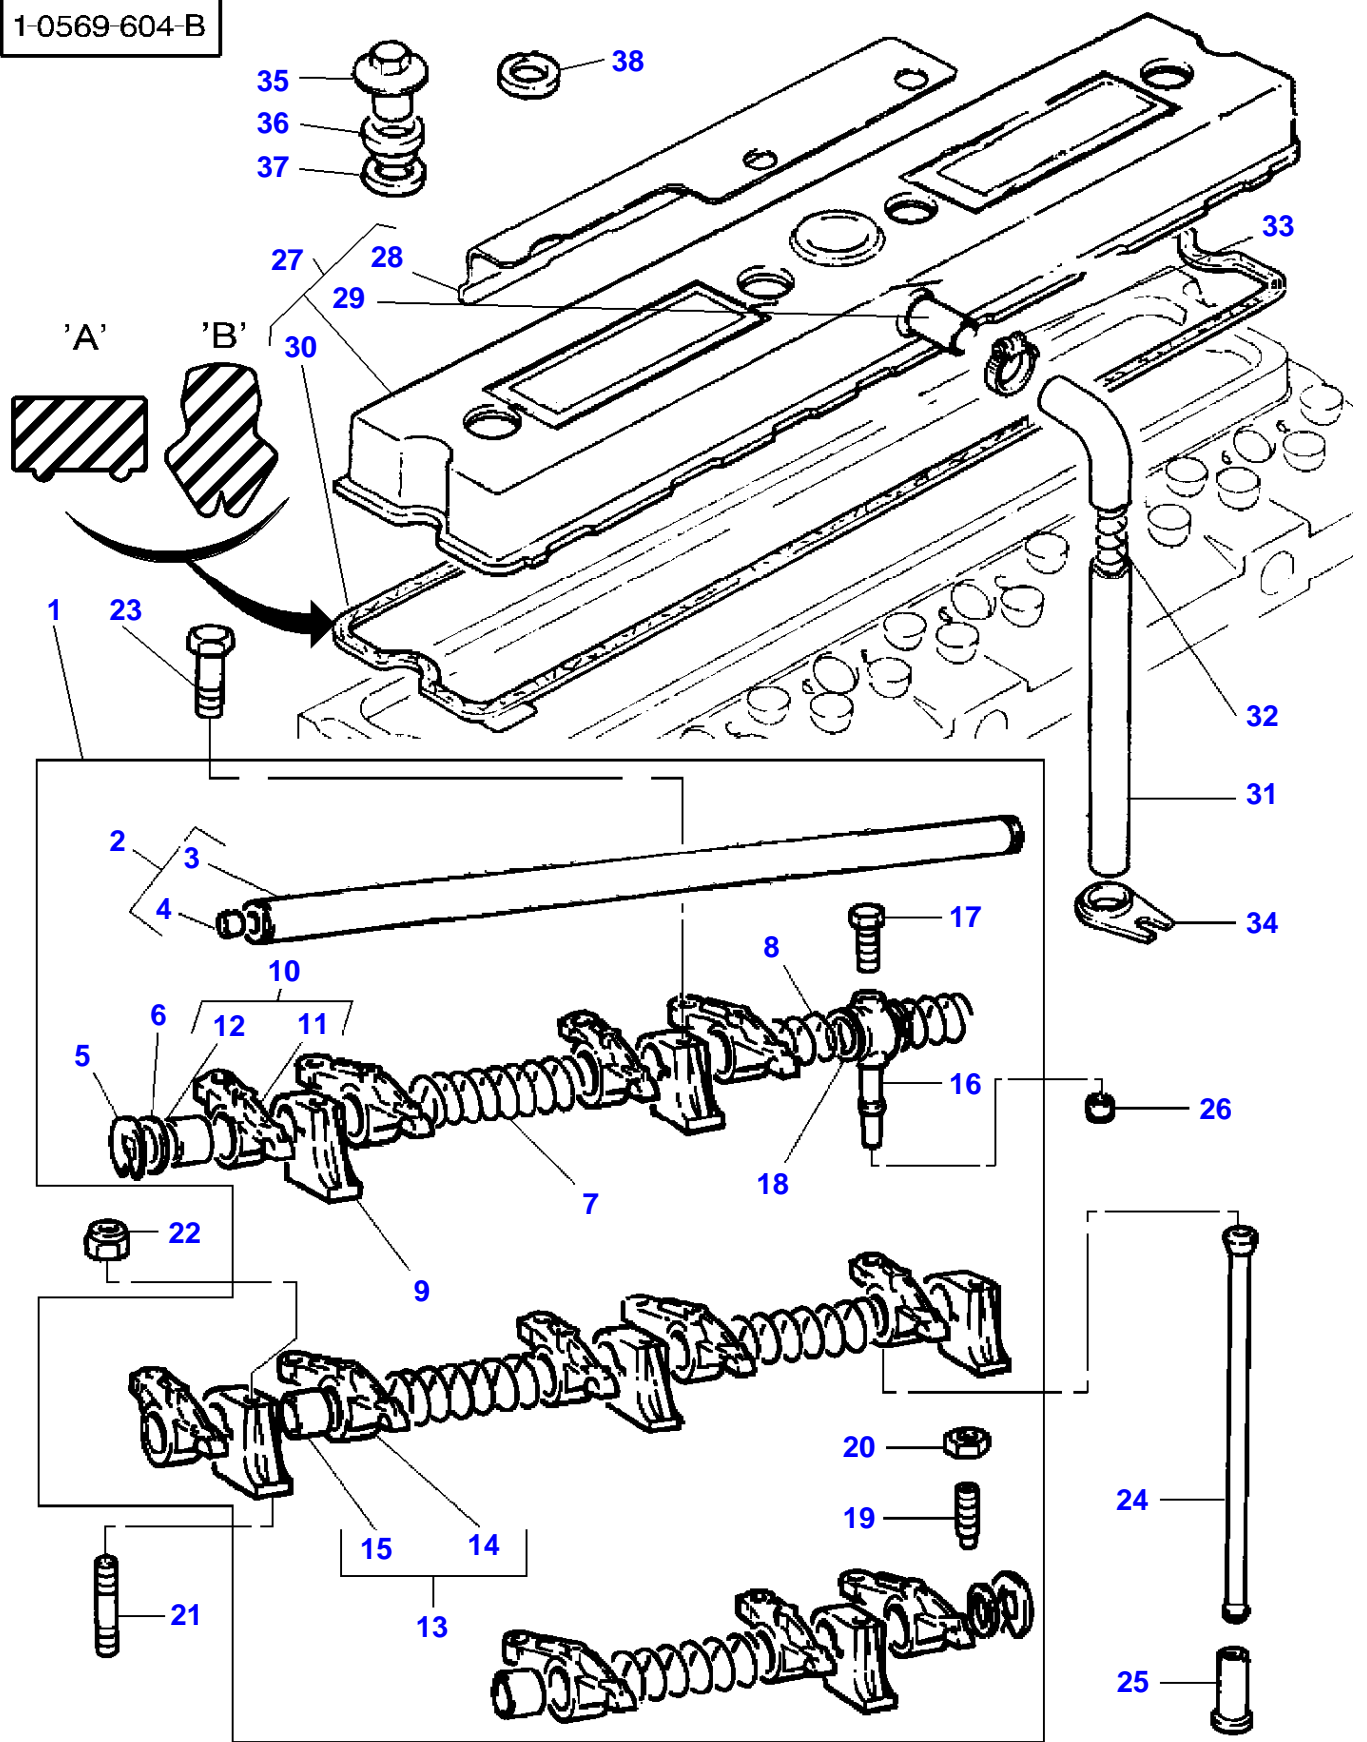

1-0569-604-B

Item	Part Number	Qty	Description	Comments
1	3637060M91	1	Rocker Shaft Ass	
2	3637062M91	1	Rocker Shaft	(1)
3		1	Shaft	(2) Not serviced,order REF.2
4	731330M1	2	Plug	(2)
5	376137X1	2	Circlip	(1)
6	747876M1	2	Washer	(1)
7	733811M1	4	Spring	(1)
8	733812M1	2	Spring	(1)
9	3638403M1	6	Bracket	(1)
10	4223075M91	6	Rocker	(1) Right Hand Replace and repair. Old not interchangeable with new 3641306M91
11		1	Lever	(10) Not serviced,order REF.10
12	895748M1	1	Bush	(10)
13	4223076M91	6	Rocker	(1) Left Hand Replace and repair. Old not interchangeable with new 3641247M1
14		1	Lever	(13) Not serviced,order REF.13
15	895748M1	1	Bush	(13)
16	3638499M1	1	Connection	(1)
17	3638500M1	1	Screw	
18	739513M91	2	Shim	(1)
19	4223933M1	12	Screw	(1)
20	376123X1	12	Nut	(1)
21	3637066M1	4	Stud	
22	3637067M1	4	Nut	
23	3637073M1	2	Screw	
24	733817M1	12	Rod	
25	4222069M1	12	Tappet	Replace and repair. Old not interchangeable with new 740671M1
26	376525X1	1	Olive	
27	3641896M1	1	Cover	Replace and repair. Old not interchangeable with new 4222038M1
28	3641896M1	1	Cover	(27) Not serviced,order REF.27 Replace and repair. Old not interchangeable with new 4222038M1
29	3638447M1	1	Connection	(27)
30	748329M1	1	Joint	'A'
	3641821M1	1	Joint	(27) 'B'
31	740597M1	1	Pipe	
32	745540M1	1	Spring	
33	3641405M1	1	Hose Clip	Replace and repair. Old not interchangeable with new 3638598M1
34	745489M1	1	Bracket	
35	4223958M1	4	Nut	Replace and repair. Old not interchangeable with new 3637070M1
36	3638640M1	4	Bush	
37	376656X1	4	Washer	
38	365691X1	4	Shim	[A]

FOOTNOTE [A] USED ONLY WITH 3637069M91