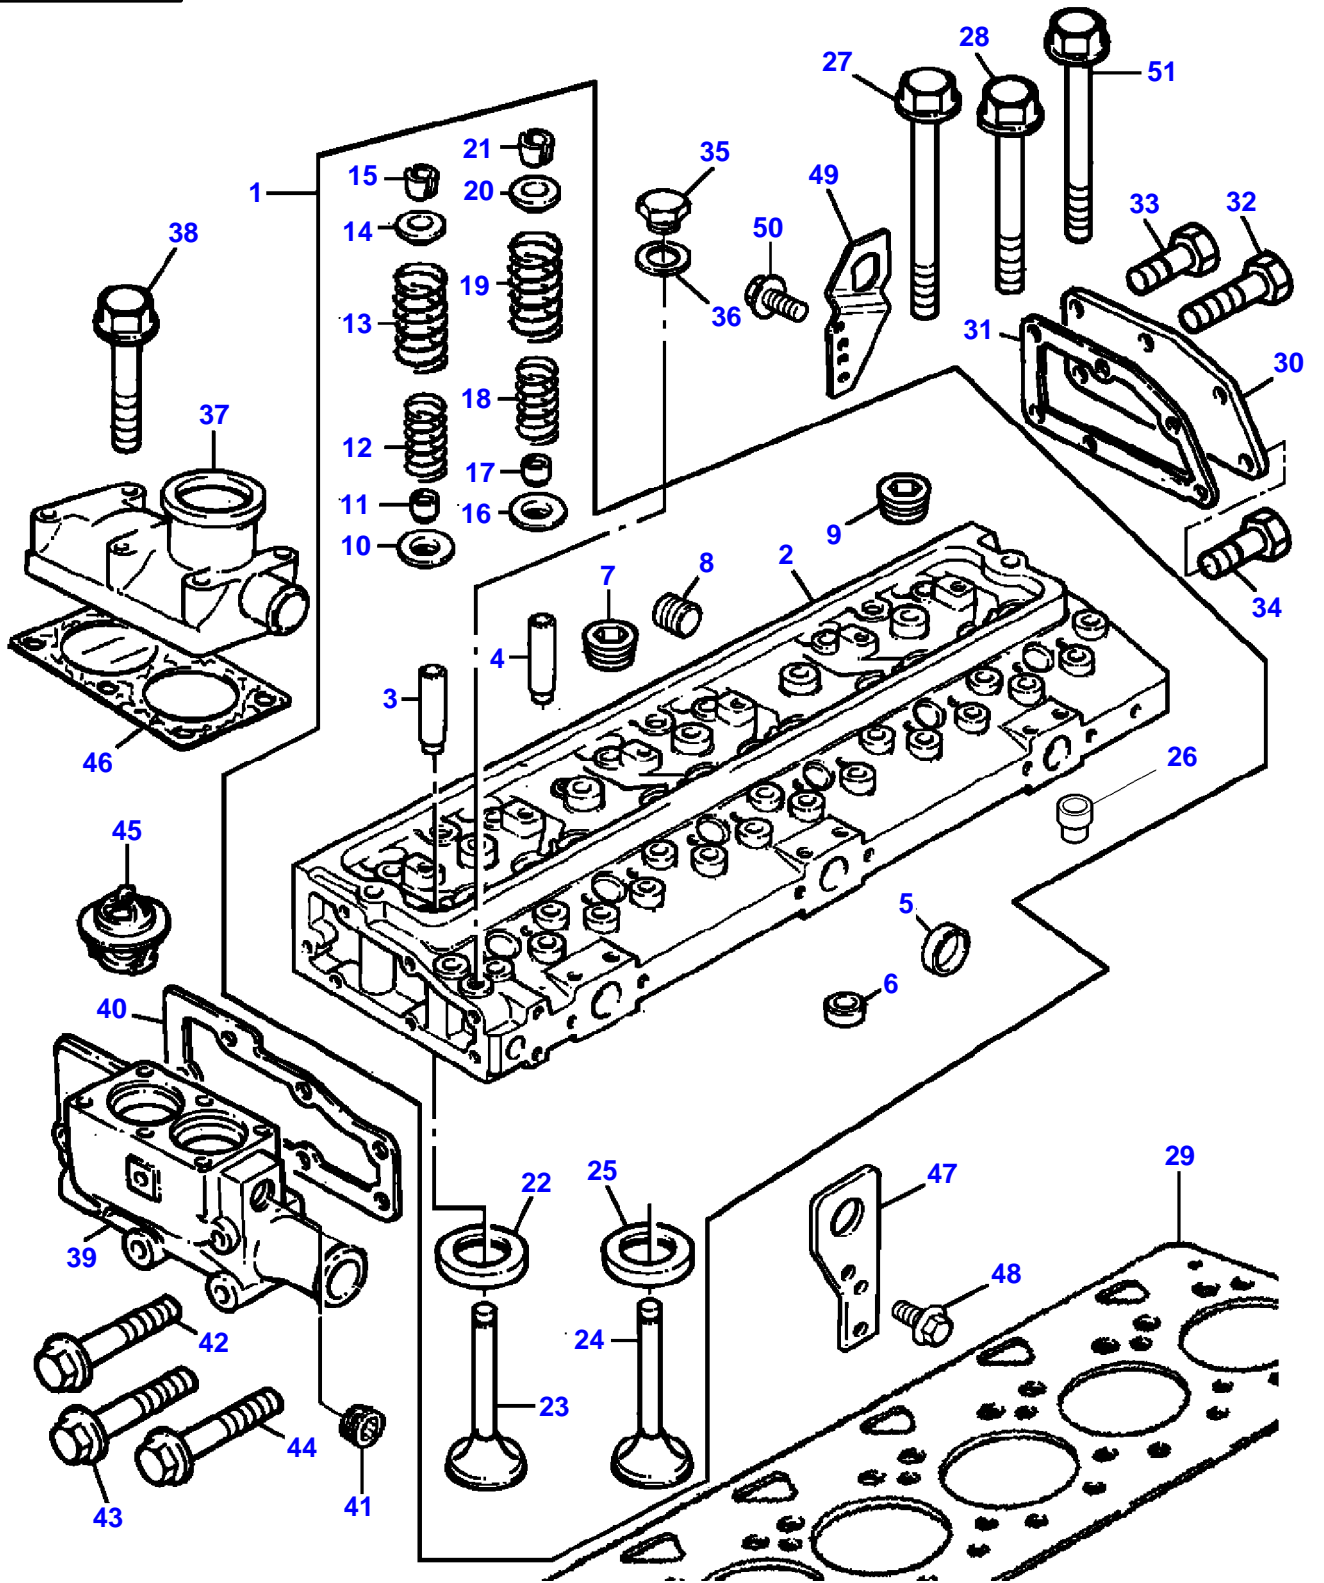

1-0566-604-B

Item	Part Number	Qty	Description	Comments
1	4222477M91	1	Kit, Cyl. Head	Replace and repair. Old not interchangeable with new 3641804M91
2		1	Head	(1) Not serviced,order REF.1
3	4223073M1	6	Guide	(1) Replace and repair. Old not interchangeable with new 3640676M1
4	4223074M1	6	Guide	(1) Replace and repair. Old not interchangeable with new 748420M1
5	731354M1	3	Plug	(1)
6	746260M1	6	Plug	(1)
7	366947X1	1	Plug	[B] (1)
	376606X1	1	Plug	[C] (1)
8	3637040M1	1	Plug	(1)
9	4224584M1	6	Plug	(1) Replace and repair. Old interchangeable with new 1476192X1
10	733824M1	6	Washer	(1)
11	3637041M1	6	Seal	(1)
12	740465M1	6	Spring	(1)
13	740467M1	6	Spring	(1)
14	740468M1	6	Cap	(1)
15	736453M1	12	Cotter	[A] (1)
16	733824M1	6	Washer	(1)
17	3637041M1	6	Seal	(1)
18	740465M1	6	Spring	(1)
19	740467M1	6	Spring	(1)
20	740468M1	6	Cap	(1)
21	736453M1	12	Cotter	[A] (1)
22	3640677M1	6	Insert	(1)
23	3640597M1	6	Valve Inlet	(1)
24	748309M1	6	Valve Exhaust	(1)
25	3640712M1	6	Insert	(1)
26	4222439M1	2	Dowel	(1)
27	745662M1	12	Screw	
28	745663M1	18	Screw	
29	4222354M1	1	Head Gasket	
30	4222343M1	1	Cover	
31	3638703M1	1	Joint	
32	3637011M1	3	Screw	
33	3637053M1	2	Screw	
34	3637011M1	1	Screw	M8X20
35	731410M1	1	Plug	
36	376178X1	1	Washer	
37	3637045M1	1	Connection	
38	3637046M1	6	Screw	
39	3641311M1	1	Housing	
40	3638702M1	1	Joint	
41	376606X1	2	Plug	
42	3637048M1	1	Screw	
43	3637046M1	2	Screw	
44	3637049M1	2	Screw	
45	1447384M1	2	Thermostat	
46	3638700M1	1	Joint	
47	3637050M1	1	Plate	
48	3637051M1	2	Screw	
49	3638411M1	1	Plate	
50	3637051M1	2	Screw	
51	1476243X1	2	Screw	

FOOTNOTE [A] SERVICED IN PAIRS

FOOTNOTE [B] REMOVE AND FIT 376606X1

FOOTNOTE [C] REPLACES PLUG SUPPLIED WITH CYLINDER HEAD ASSEMBLY