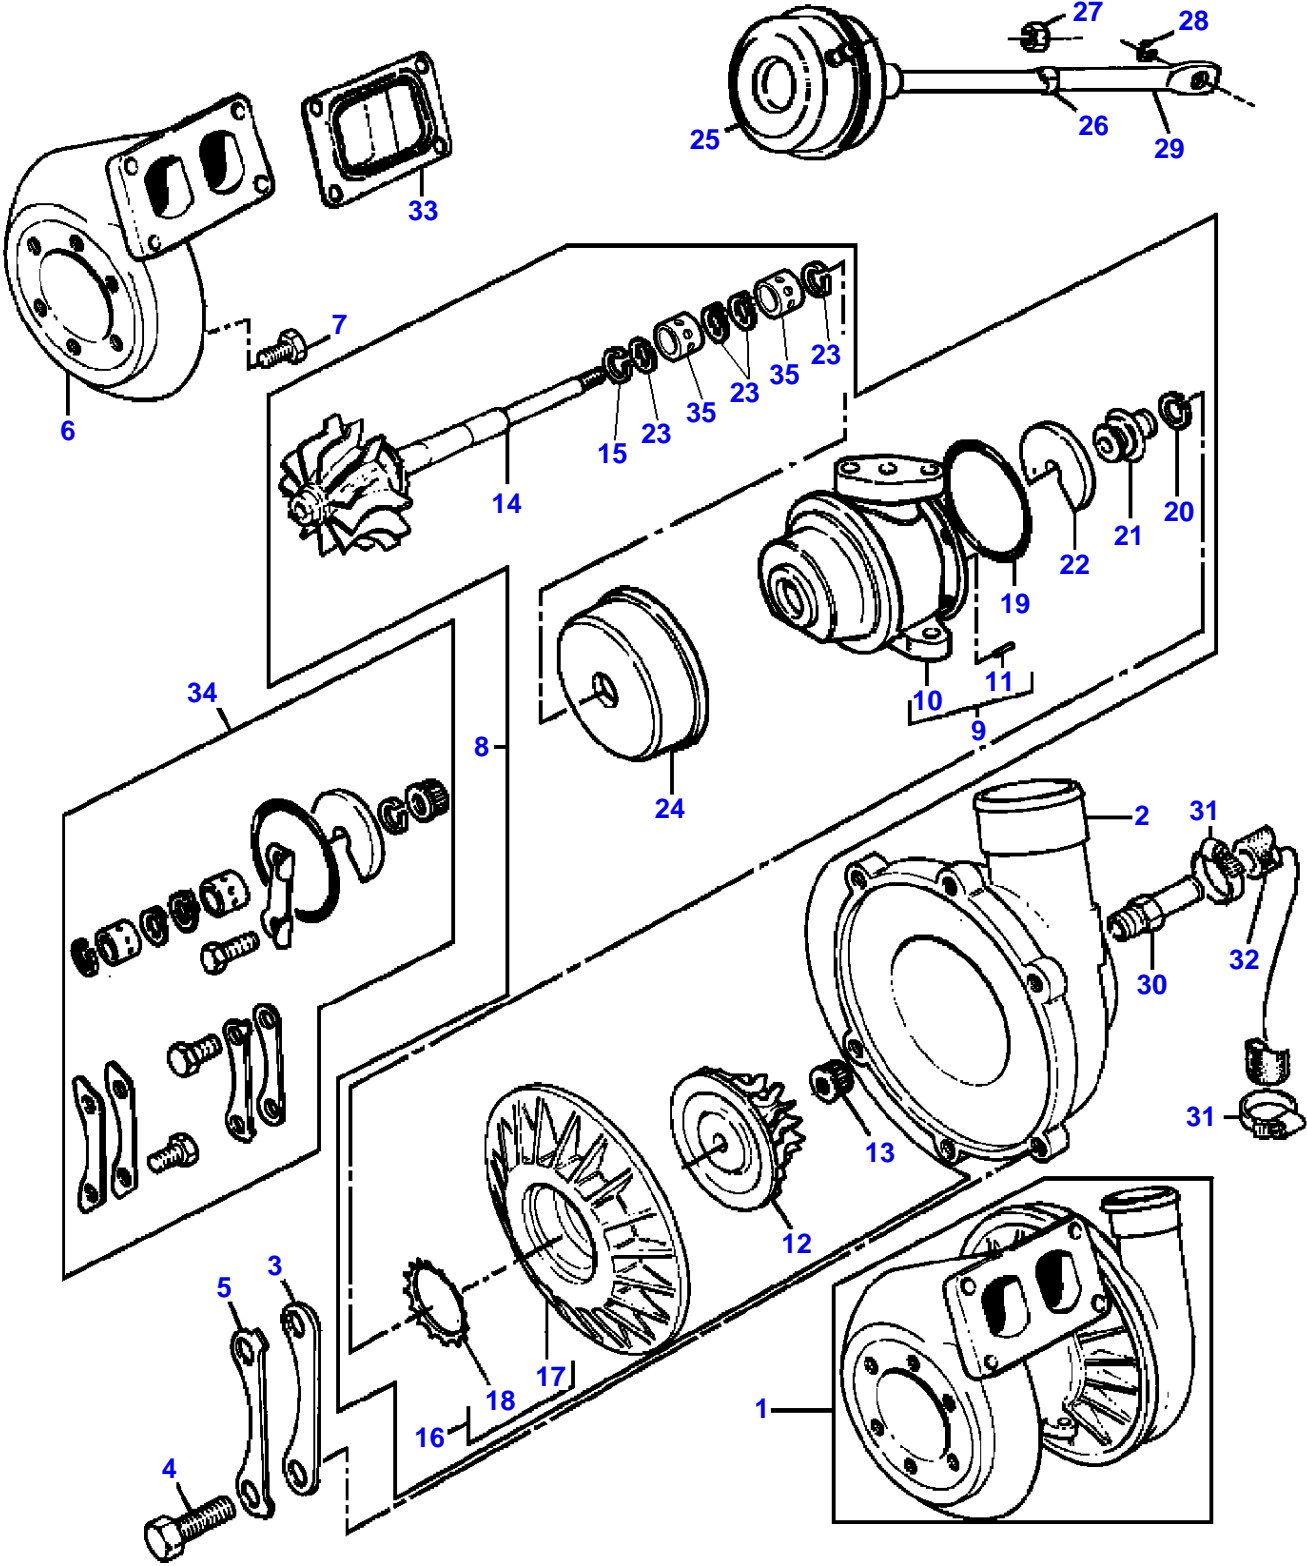

1-0647-604-B

Item	Part Number	Qty	Description	Comments
1	3640543M91	1	Turbocharger	
2		1	Housing	(1) Not serviced,order REF.1
3	3638451M1	3	Plate	[A] (1)
4	3638450M1	6	Bolt	[A] (1)
5	3638281M1	1	Bracket	(1)
6		1	Housing	(1) Not serviced,order REF.1
7	3638452M1	6	Bolt	[A] (1)
8	3640736M1	1	Housing	(1)
9	3637133M91	1	Housing	(8)
10		1	Housing	(9) Not serviced,order REF.9
11		2	Pin	(9) Not serviced,order REF.9
12	3640737M1	1	Impeller	(8)
13	3638041M1	1	Nut	[A] (8)
14	3640738M1	1	Turbine	(8)
15	3638388M1	1	Piston Ring	[A] (8)
16	3638276M1	1	Plate	(8)
17		1	Plate	(16) Not serviced,order REF.16
18		1	Washer	(16) Not serviced,order REF.16
19	1896248M1	1	Seal	(8)
20	1896249M1	1	Ring	(8)
21	3640709M1	1	Collar	(8)
22	3640695M1	1	Bearing Thrust	[A] (8)
23	1896253M1	4	Ring	[A] (8)
24	1896255M1	1	Shroud	(8)
25	3638279M1	1	Actuator	(1)
26	3638453M1	1	Locknut	(1)
27	3638282M1	2	Nut	(1)
28	3638284M1	1	Ring	(1)
29	3640740M1	1	Rod End	(1)
30	3638283M1	1	Elbow	(1)
31	3638454M1	2	Hose Clip	(1)
32	3640741M1	1	Hose	(1)
33	3638274M1	1	Joint	
34	3638918M91	1	Kit, Repair	
35	3638048M1	2	Bearing	[A] (8)

FOOTNOTE [A] ALSO INCLUDED IN REPAIR KIT