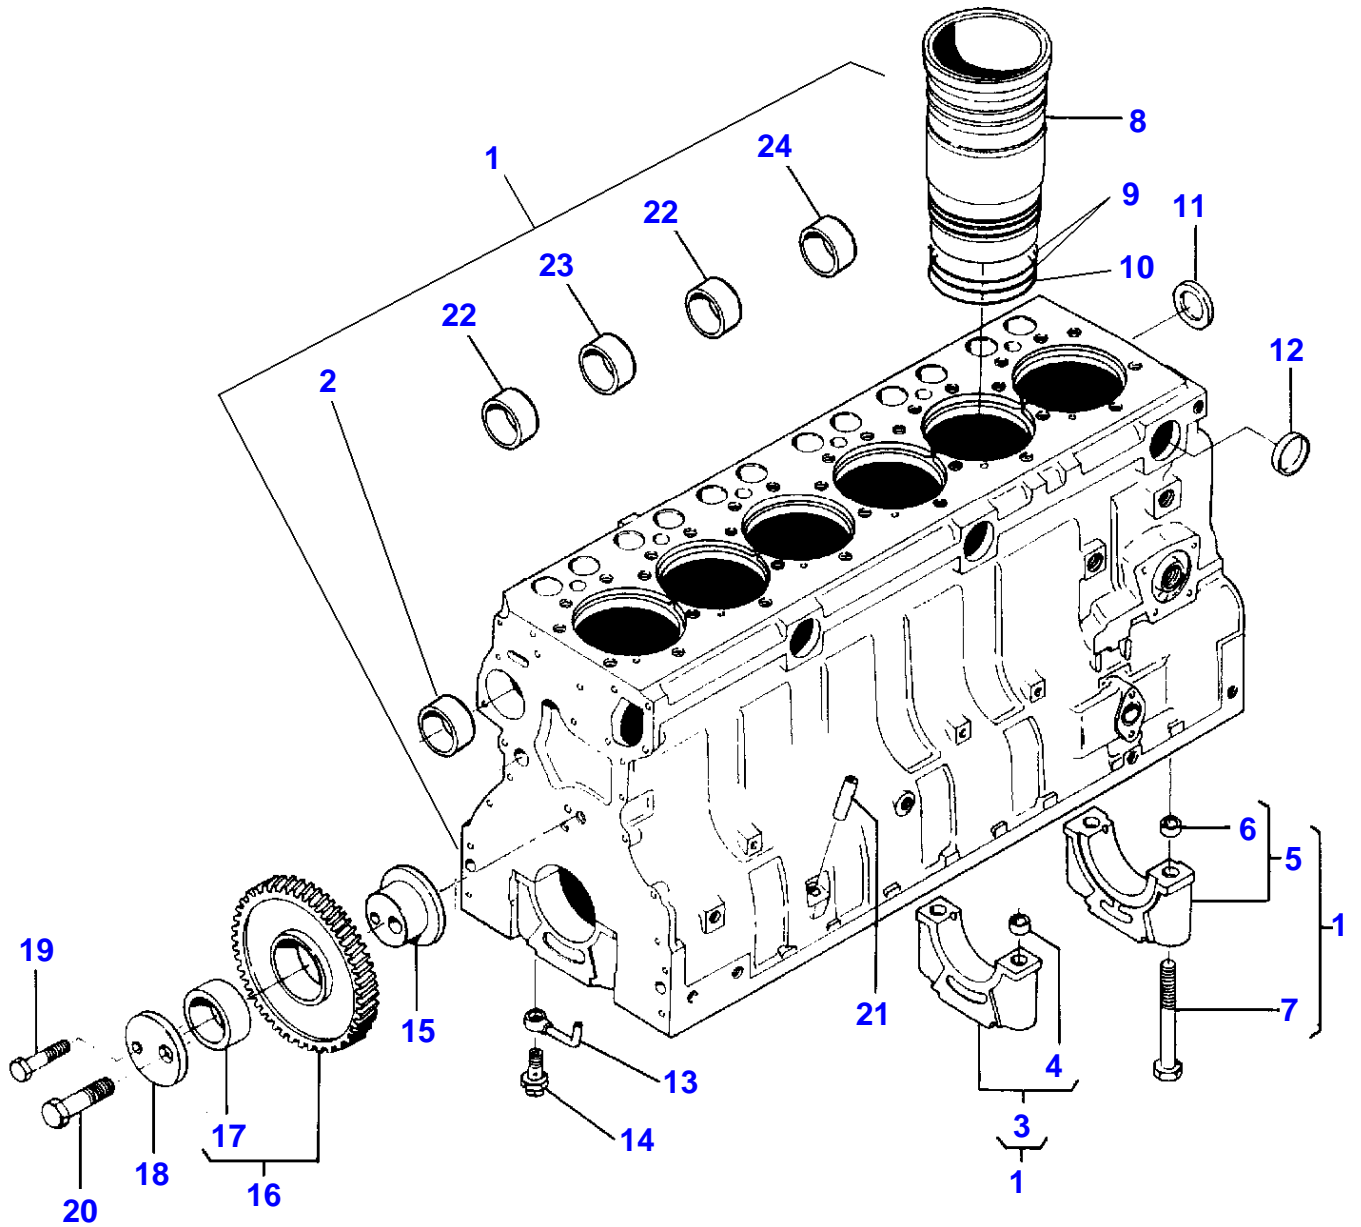

FOOTNOTE [A] THE APPROPRIATE SAFETY DECALS MUST BE ORDERED AND FITTED TO THIS PART

1-AC38-602-C

Massey Ferguson**8150 TRACTOR - 1637285**

1637285

Heater - Engine Block

Page010-0025

Item	Part Number	Qty	Description	Comments
1	3615752M2	1	Element	
2	3006154X1	3	Washer	
3	1443615X1	3	Nut Metric	
4	3615753M1	1	Support	
5	3009531X1	3	Screw Metric	M4X12
6	339124X1	1	Hex. Sock. Screw	
7	3611974M1	1	Clip	

MF 8150 TRACTOR - 1637285
1-LA01-600-A

1-LA01-600-A

Cylinder Block

Item	Part Number	Qty	Description	Comments
1	V836847275	1	Cylinder Block	
2	V836322610	1	Bush	(1)
3	V836324757	6	Bearing Cap	[A] (1)
4	V836214478	12	Bush	(3)
5	V836324756	1	Bearing Carrier	[A] (1)
6	V836214478	2	Bush	(5)
7	V529903180	14	Screw	(1)
8	V836647420	6	Liner	STANDARD
	V836647933	X	Liner	Thickness 9,08MM
	V836647934	X	Liner	Thickness 9,13MM
	V836647935	X	Liner	Thickness 9,23MM
9	V836647502	12	O Ring	
10	V836647503	6	O Ring	
11	V836852744	1	Plug	
12	V640016040	3	Plug	
13	V836846231	6	Pipe	
14	V836338601	6	Valve	
15	V836129709	1	Shaft	
16	V836129863	1	Gear	
17	V836129844	1	Bush	(16)
18	V836129845	1	Flange	
19	V528801860	1	Screw	
20	V529902680	1	Screw	
21	V836014334	1	Pipe	
22	V836852460	2	Bush	(1)
23	V836852459	1	Bush	(1)
24	V836852461	1	Bush	(1)