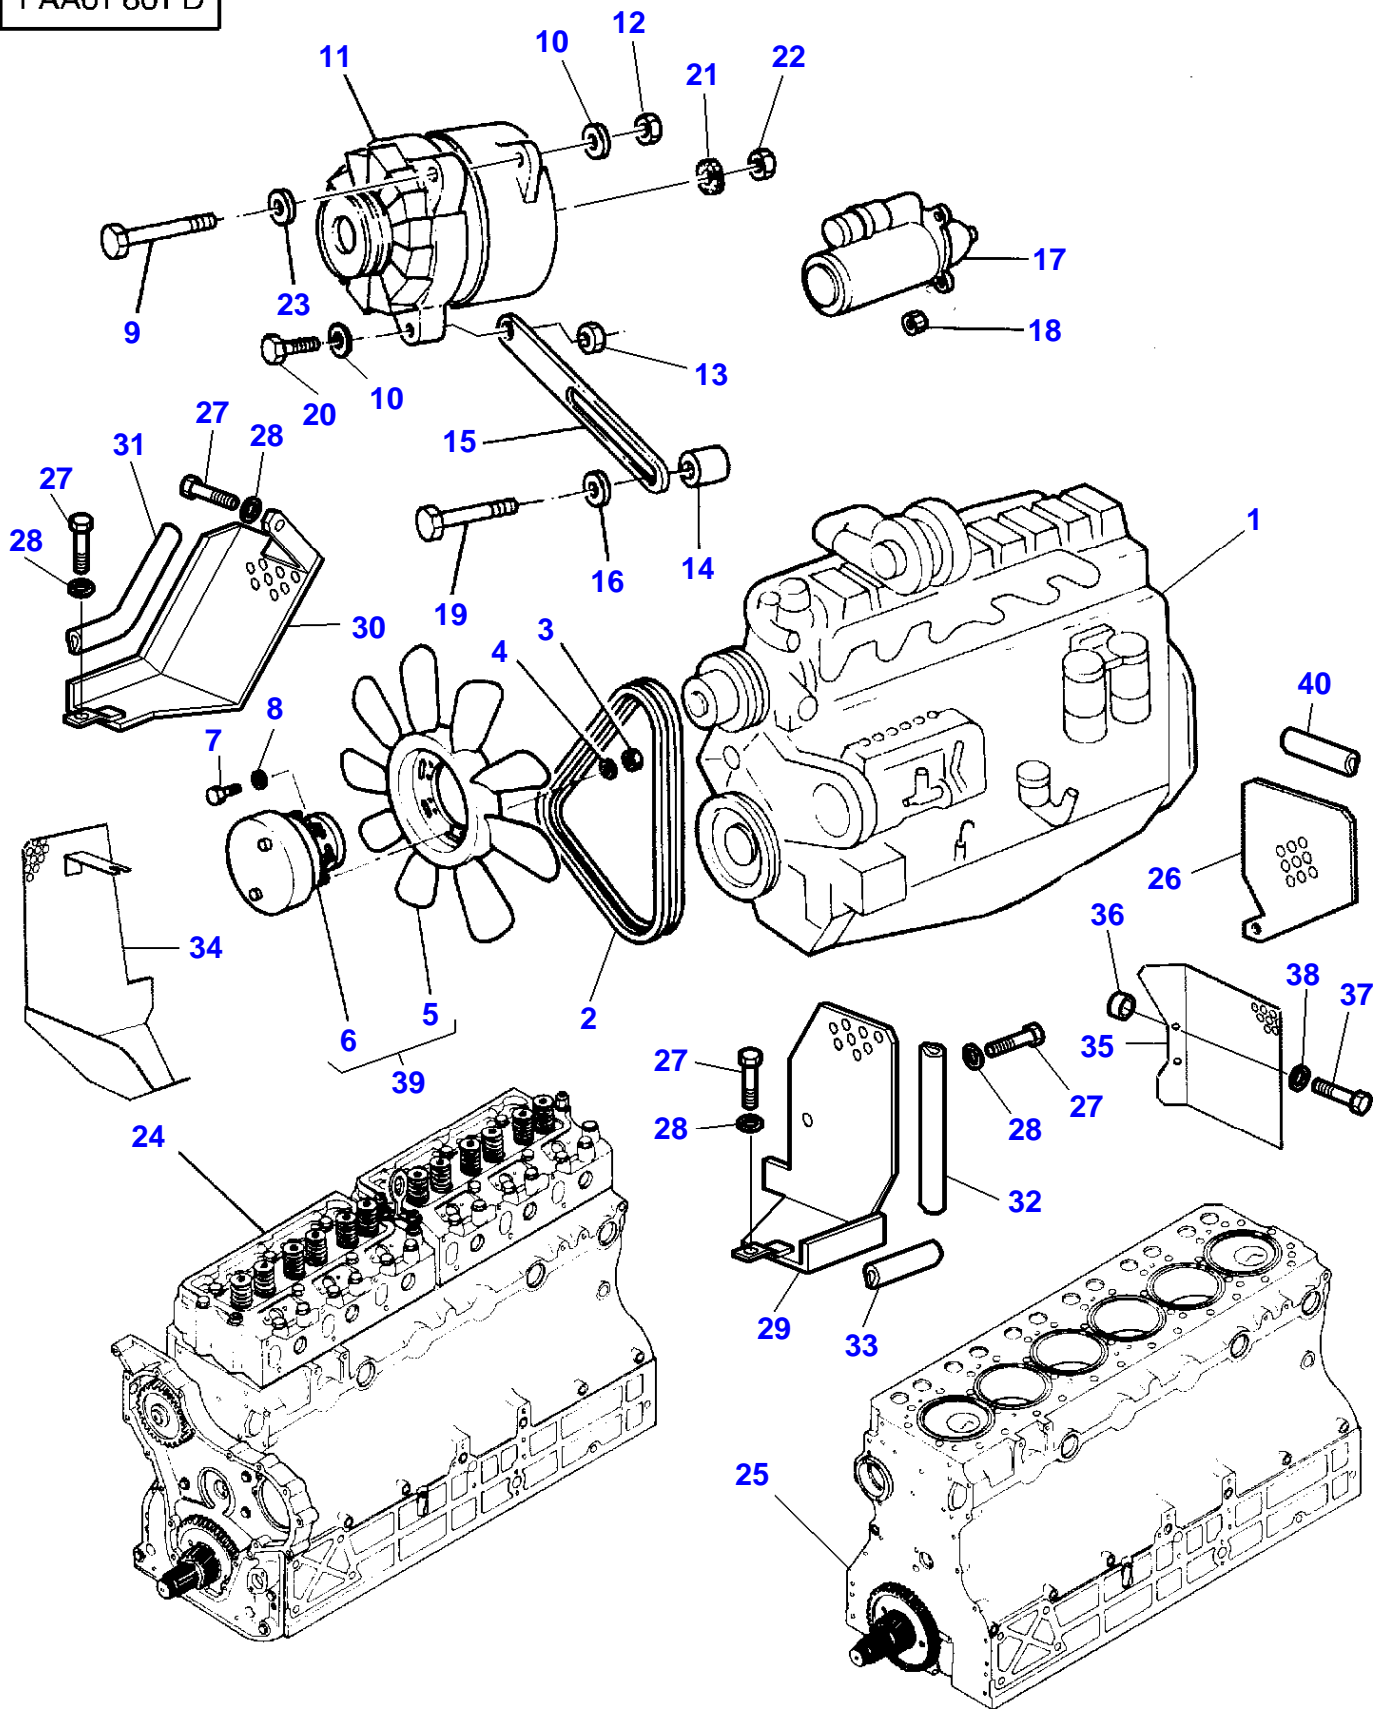

1-AA01-601-D

Engine

Item	Part Number	Qty	Description	Comments
1	3713035M1	1	Engine	
	3713035M1	1	Engine	Up to Serial or Engine Number E005004 For United States of America
	3715457M1	1	Engine	From Serial or Engine Number E005005 For United States of America
2	3617184M91	1	Kit, Belt	
3	394367X1	4	Locknut	
4	390972X1	4	Washer Metric	
5	3902543M1	1	Fan	(39)
6	3902544M1	1	Clutch	(39)
7	3009492X1	6	Hex. Sock. Screw	M10X25
8	339376X1	6	Lock Washer	
9	339557X1	1	Screw	M8X120
10	339374X1	2	Lock Washer	Diameter 8MM
11	3618908M1	1	Alternator	
12	1441461X1	1	Locknut	Diameter 8MM
13	339169X1	3	Nut	
14	3052946M1	1	Spacer	
15	3618909M1	1	Tensioner	
16	385361X1	1	Washer	
17	3581576M2	1	Startermotor	MAGNE.MARELLI
18	3009693X1	3	Nut Metric	
19	339159X1	1	Bolt Metric	M8X65
20	339337X1	1	Hex. Sock. Screw	M8X30
21	339375X1	1	Lock Washer	
22	339030X1	1	Nut Metric	
23	390972X1	3	Washer Metric	
24		1	Exchange Engine	[A]
25	V862760001	1	Short Engine	
	V862760001	1	Short Engine	Up to Serial or Engine Number e005004 For United States of America
	V862860001	1	Exch. Short Eng.	From Serial or Engine Number e005004 For United States of America
26	3712313M1	1	Cowl	
27	339228X1	X	Screw Metric	M8X12
28	390972X1	X	Washer Metric	
29	3713435M1	1	Cowl	[C]
30	3713434M2	1	Cowl	[C]
31	3714511M1	1	Gasket	[C] Length 690MM
32	3714513M1	1	Gasket	[C] Length 450MM
33	3714512M1	1	Gasket	[C] Length 185MM
34	3712312M1	1	Cowl	[B]
35	3712314M1	1	Cowl	[B]
36	3712335M1	1	Spacer	[B]
37	3009492X1	1	Hex. Sock. Screw	[B] M10X25
38	390734X1	1	Washer	[B]
39	3713472M1	1	Clutch	
40	3714924M1	1	Gasket	Length 720MM