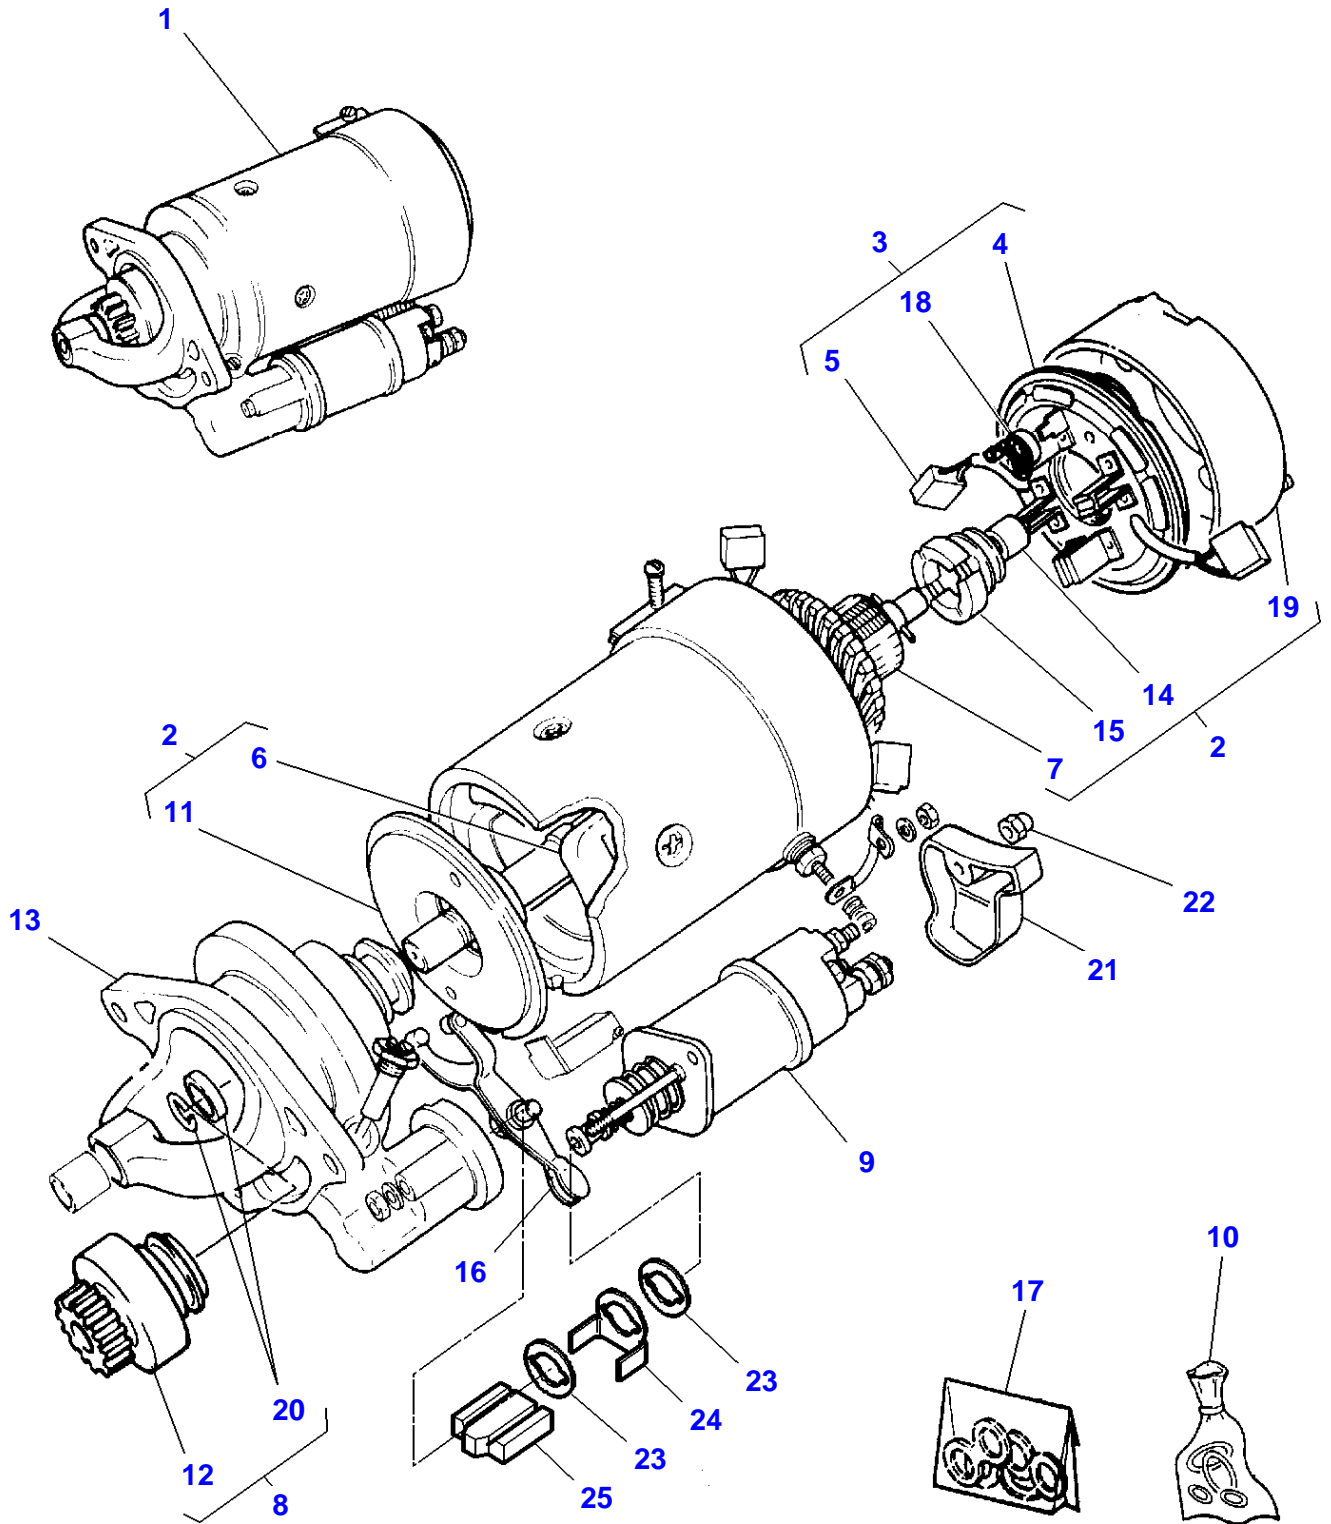

MF 8150 TRACTOR - 1637285
1-AC37-600-C

1-AC37-600-C

Starter - Magneti-Marelli

Item	Part Number	Qty	Description	Comments
1	3581576M3	1	Startermotor	[A] M127/2.8
2	3902392M91	1	Parts Pack	(1)
3	3902391M91	1	Parts Pack	(1)
4		1	Kit, Spring	(3) Not serviced,order REF NO 3
5		1	Kit, Brush	(3) Not serviced,order REF NO 3
6		1	Coil	(2) Not serviced,order REF NO 2
7		1	Armature	(2) Not serviced,order REF NO 2
8	3902390M91	1	Parts Pack	(1)
9	3904281M1	1	Solenoid	(1) Replace and repair. Old not interchangeable with new 3901191M1
10	1887967M91	1	Kit	(1)
11		1	Bearing Plate	(2) Not serviced,order REF NO 2
12		1	Drive	(8) Not serviced,order REF NO 8
13	3901195M91	1	Bracket	(1) Up to Serial or Engine Number H174010
	3904181M91	1	Bracket	(1) From Serial or Engine Number H174011
14		1	Bush	(2) Not serviced,order REF NO 2
15		1	Kit, Brake	(2) Not serviced,order REF NO 2
16	1897317M92	1	Kit, Lever	(1)
17	1806002M1	1	Kit, Seal	(1)
18		1	Kit, Brush Plate	(3) Not serviced,order REF NO 3
19		1	Housing	(2) Not serviced,order REF NO 2
20		1	Kit, Retainer	(8) Not serviced,order REF NO 8
21	3611662M1	1	Cover	
22	3611638M1	1	Nut	
23	3904186M1	2	Gasket	(1) From Serial or Engine Number H174011
24	3904185M1	1	Carrier	(1) From Serial or Engine Number H174011
25	3904184M1	1	Grommet	(1) From Serial or Engine Number H174011

FOOTNOTE [A] THE APPROPRIATE SAFETY DECALS MUST BE ORDERED AND FITTED TO THIS PART