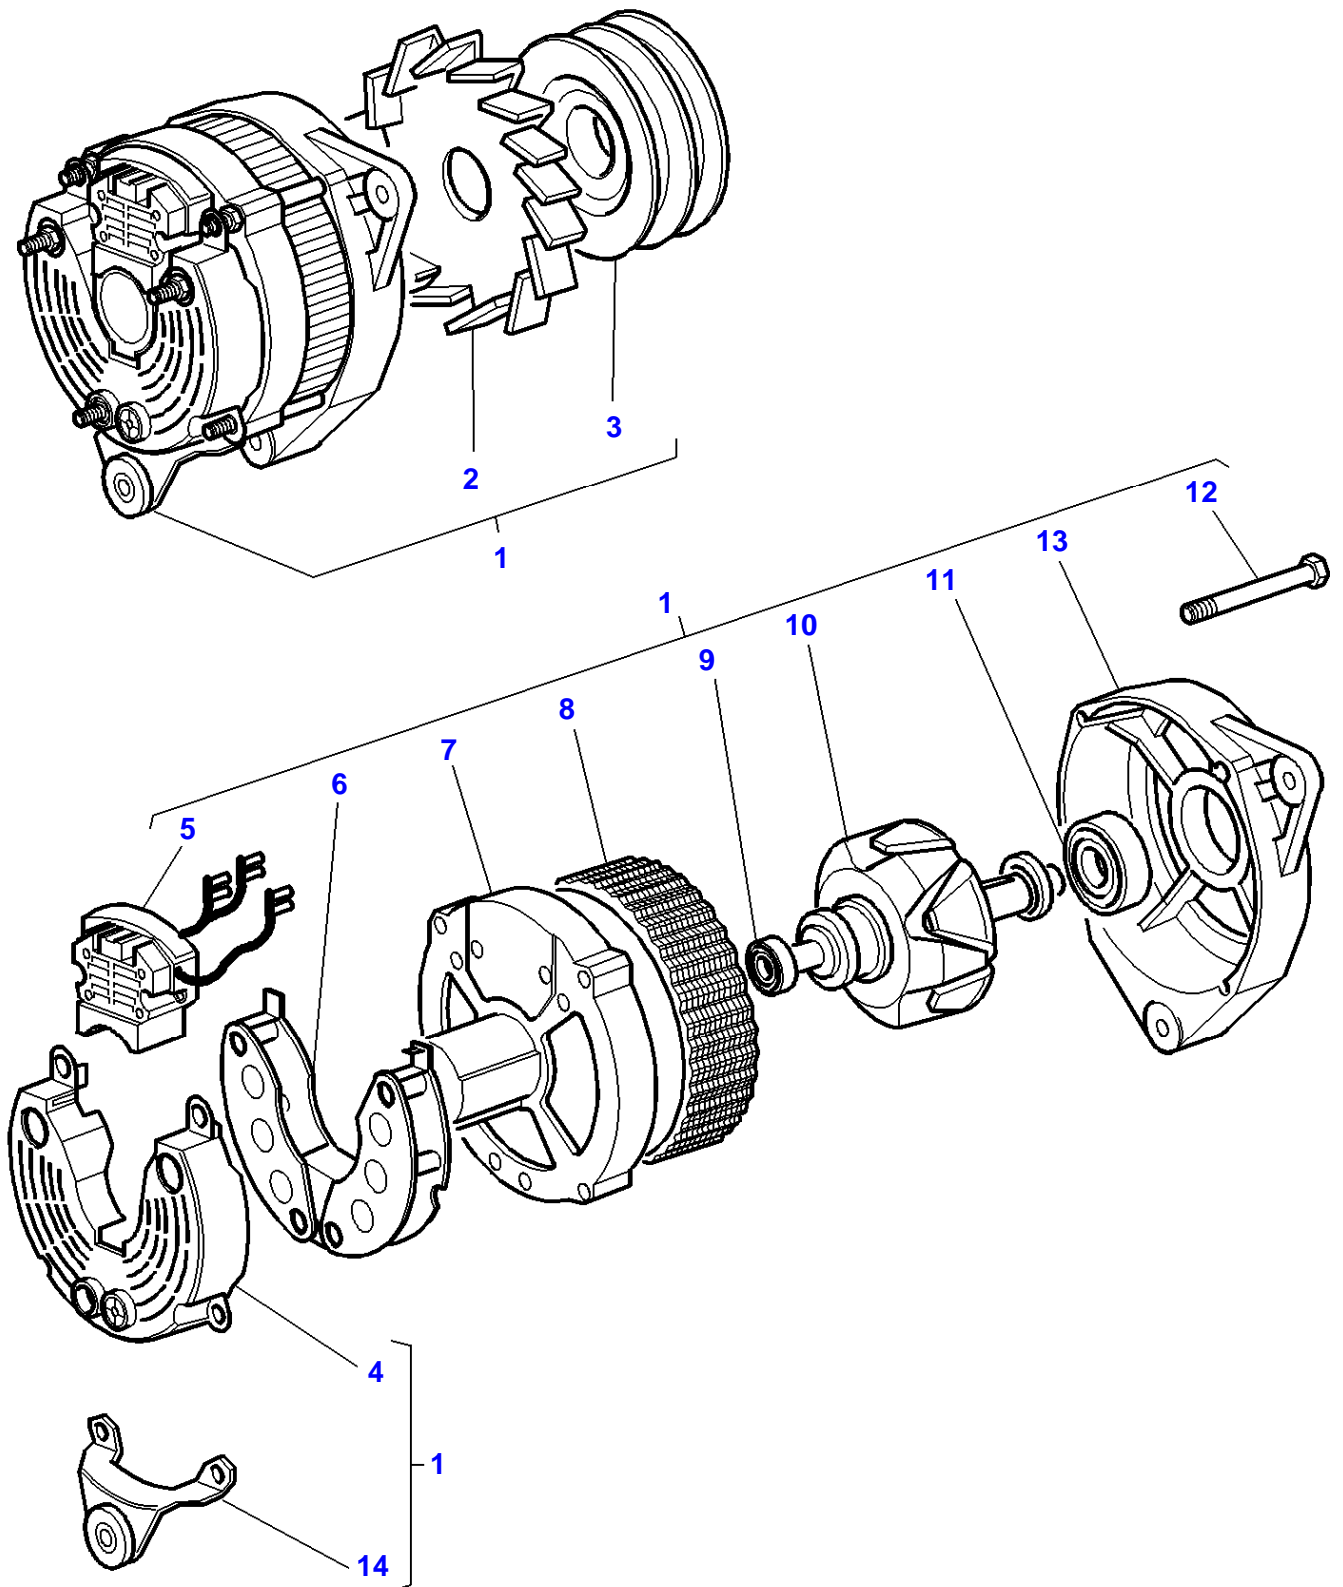

1-AC34-600-A

Alternator - Valeo

Item	Part Number	Qty	Description	Comments
1	3618908M1	1	Alternator	VALEO 2541714
2	1897696M1	1	Fan	(1) Replace and repair. Old not interchangeable with new 3900859M1
3	3900858M1	1	Pulley	(1)
4		1	Cover	(1) Not serviced,order REF NO1
5	3900856M91	1	Regulator	(1)
6	3900857M91	1	Bridge	(1)
7		1	Flange	(1) Not serviced,order REF NO1
8		1	Stator	(1) Not serviced,order REF NO1
9	3600404M1	1	Bearing Assy	(1)
10		1	Rotor	(1) Not serviced,order REF NO1
11	3600403M1	1	Bearing Assy	(1)
12		4	Screw	(1) Not serviced,order REF NO1
13		1	Flange	(1) Not serviced,order REF NO1
14	3903425M1	1	Strap	(1)