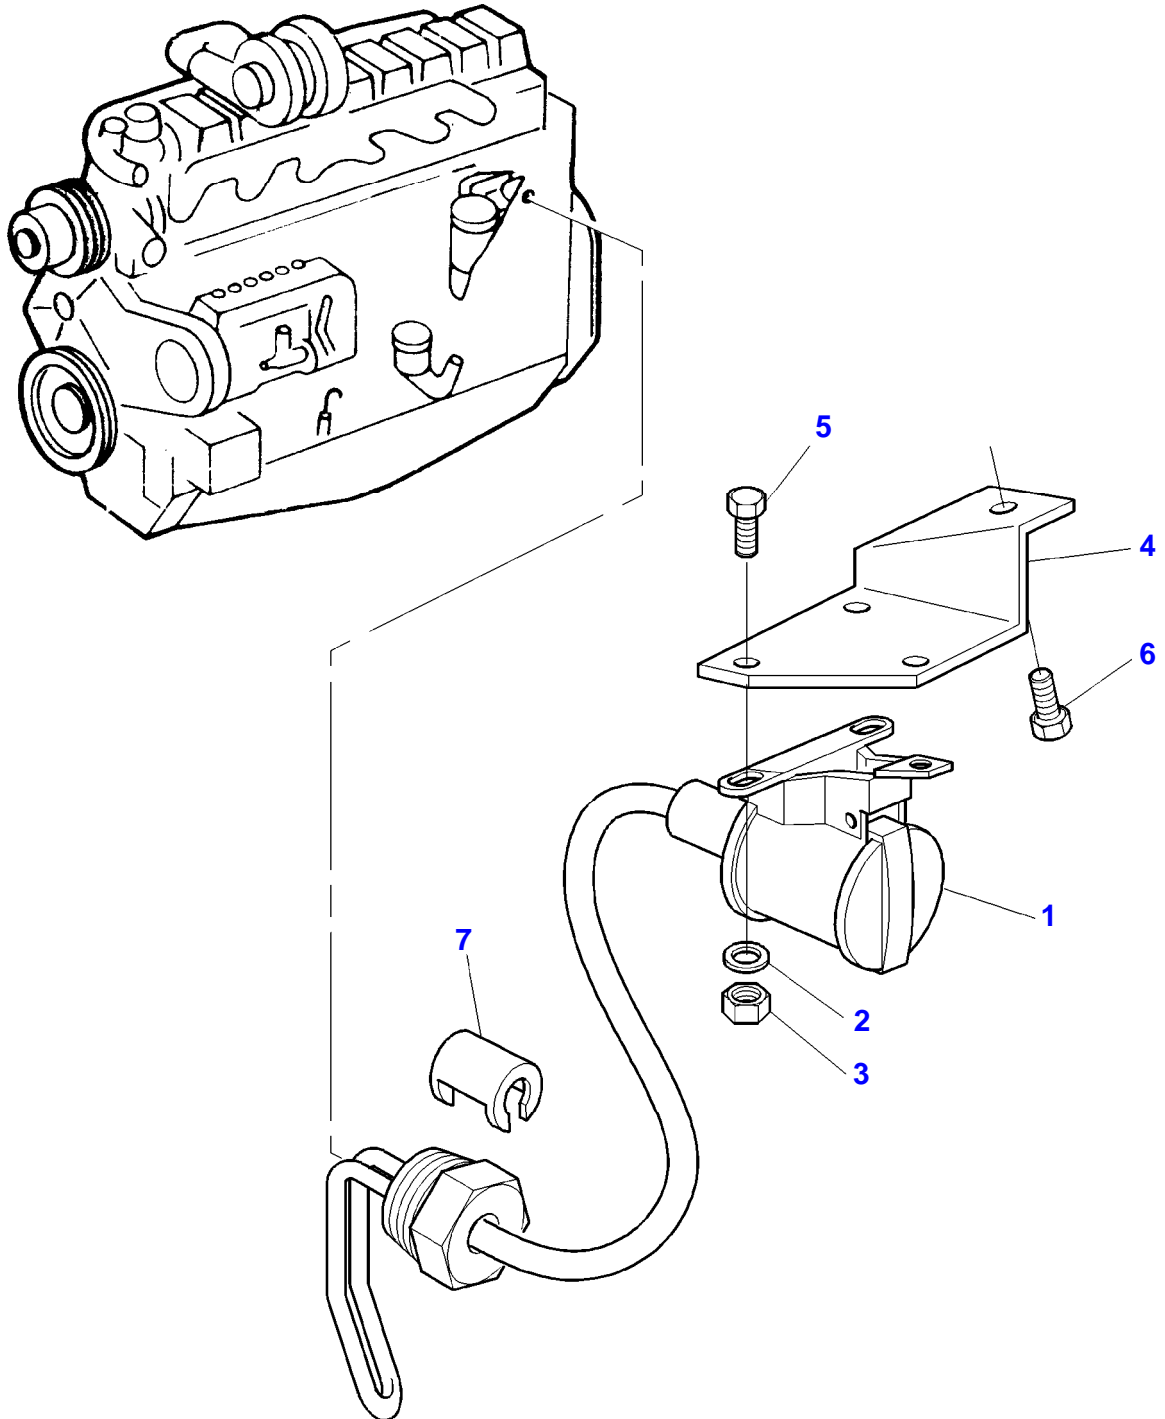

MF 8150 TRACTOR - 1637285
1-AC37-600-C

1-AC37-600-C

Starter - Magneti-Marelli

Item	Part Number	Qty	Description	Comments
1	3581576M3	1	Startermotor	[A] M127/2.8
2	3902392M91	1	Parts Pack	(1)
3	3902391M91	1	Parts Pack	(1)
4		1	Kit, Spring	(3) Not serviced,order REF NO 3
5		1	Kit, Brush	(3) Not serviced,order REF NO 3
6		1	Coil	(2) Not serviced,order REF NO 2
7		1	Armature	(2) Not serviced,order REF NO 2
8	3902390M91	1	Parts Pack	(1)
9	3904281M1	1	Solenoid	(1) Replace and repair. Old not interchangeable with new 3901191M1
10	1887967M91	1	Kit	(1)
11		1	Bearing Plate	(2) Not serviced,order REF NO 2
12		1	Drive	(8) Not serviced,order REF NO 8
13	3901195M91	1	Bracket	(1) Up to Serial or Engine Number H174010
	3904181M91	1	Bracket	(1) From Serial or Engine Number H174011
14		1	Bush	(2) Not serviced,order REF NO 2
15		1	Kit, Brake	(2) Not serviced,order REF NO 2
16	1897317M92	1	Kit, Lever	(1)
17	1806002M1	1	Kit, Seal	(1)
18		1	Kit, Brush Plate	(3) Not serviced,order REF NO 3
19		1	Housing	(2) Not serviced,order REF NO 2
20		1	Kit, Retainer	(8) Not serviced,order REF NO 8
21	3611662M1	1	Cover	
22	3611638M1	1	Nut	
23	3904186M1	2	Gasket	(1) From Serial or Engine Number H174011
24	3904185M1	1	Carrier	(1) From Serial or Engine Number H174011
25	3904184M1	1	Grommet	(1) From Serial or Engine Number H174011

FOOTNOTE [A] THE APPROPRIATE SAFETY DECALS MUST BE ORDERED AND FITTED TO THIS PART

1-AC38-602-C

Massey Ferguson**8150 TRACTOR - 1637285**

1637285

Heater - Engine Block

Page010-0025

Item	Part Number	Qty	Description	Comments
1	3615752M2	1	Element	
2	3006154X1	3	Washer	
3	1443615X1	3	Nut Metric	
4	3615753M1	1	Support	
5	3009531X1	3	Screw Metric	M4X12
6	339124X1	1	Hex. Sock. Screw	
7	3611974M1	1	Clip	