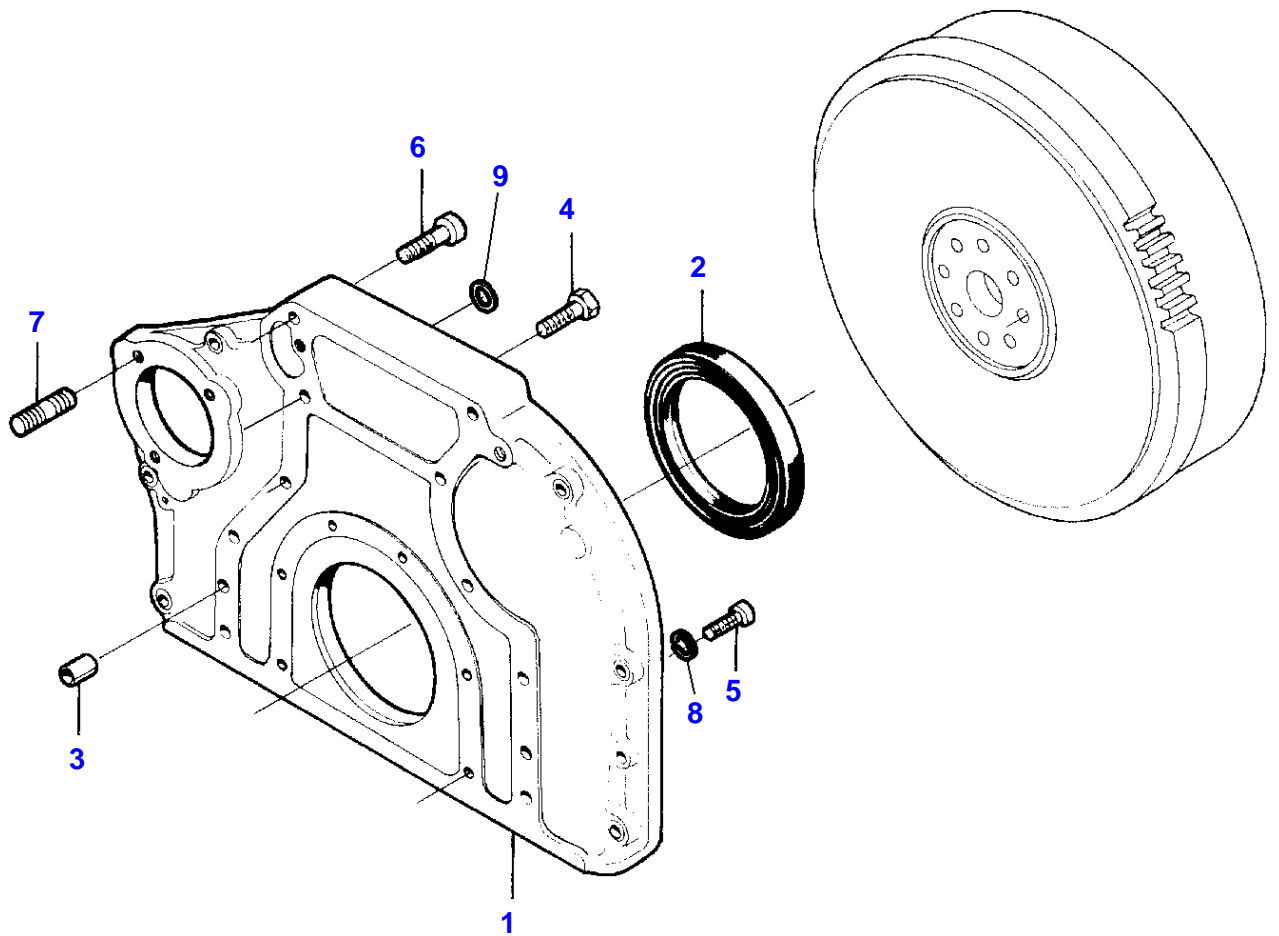

1-LA04-600-A

Flywheel Housing

Item	Part Number	Qty	Description
1	V836346658	1	Cover
2	V614500002	1	Seal
3	V598359850	2	Pin
4	V528902230	8	Screw
5	V581705030	6	Screw
6	V581905470	2	Screw
7	V546801800	3	Bolt
8	V500951000	3	Washer
9	V500951200	1	Washer