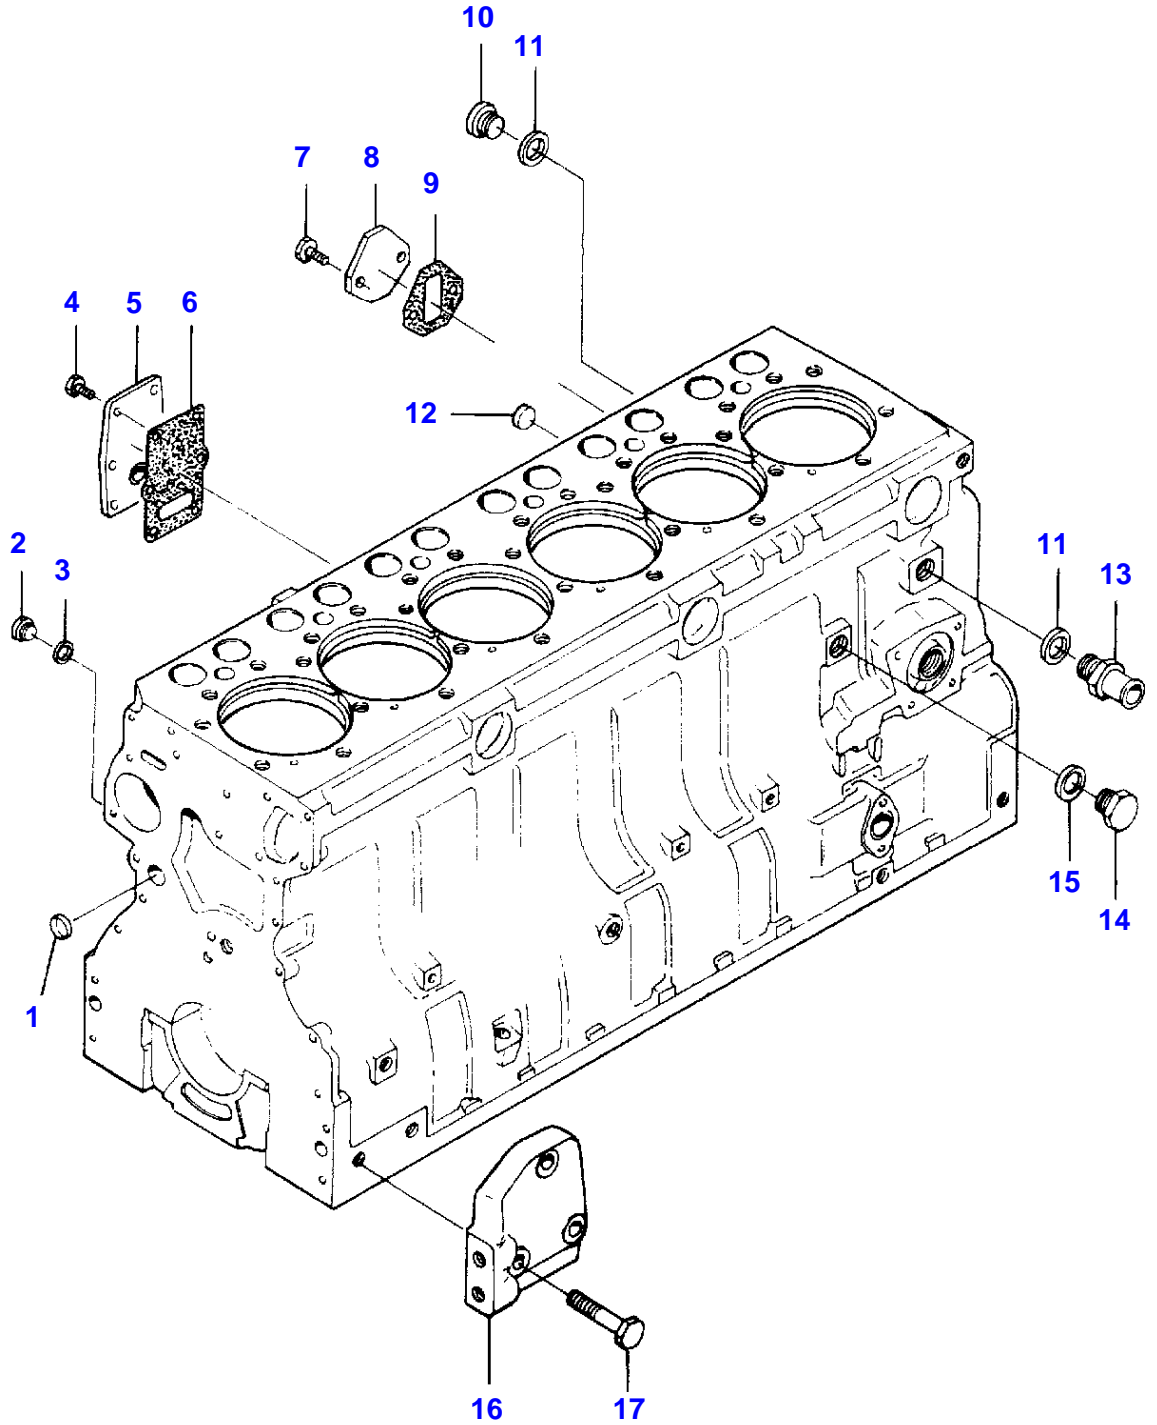

MF 8160 TRACTOR - 1637286
1-LA02-600-A

1-LA02-600-A

Cylinder Block Equipment

Item	Part Number	Qty	Description	Comments
1	V640016016	4	Plug	
2	V640325110	4	Plug	
3	V615571014	5	Seal	
4	V528801380	6	Screw	
5	V836847994	1	Cover	
6	V836322852	1	Gasket	
7	V528801362	2	Screw	
8	V836647400	1	Cover	
9	V836647401	1	Gasket	
10	V640325018	1	Plug	
11	V615881822	2	Seal	
12	V640016018	3	Plug	
13	V836119837	1	Union	
14	V836019756	1	Plug	
15	V615881824	1	Seal	
16	V836852656	1	Support	Left Hand
	V836852657	1	Support	Right Hand
17	V529802682	8	Screw