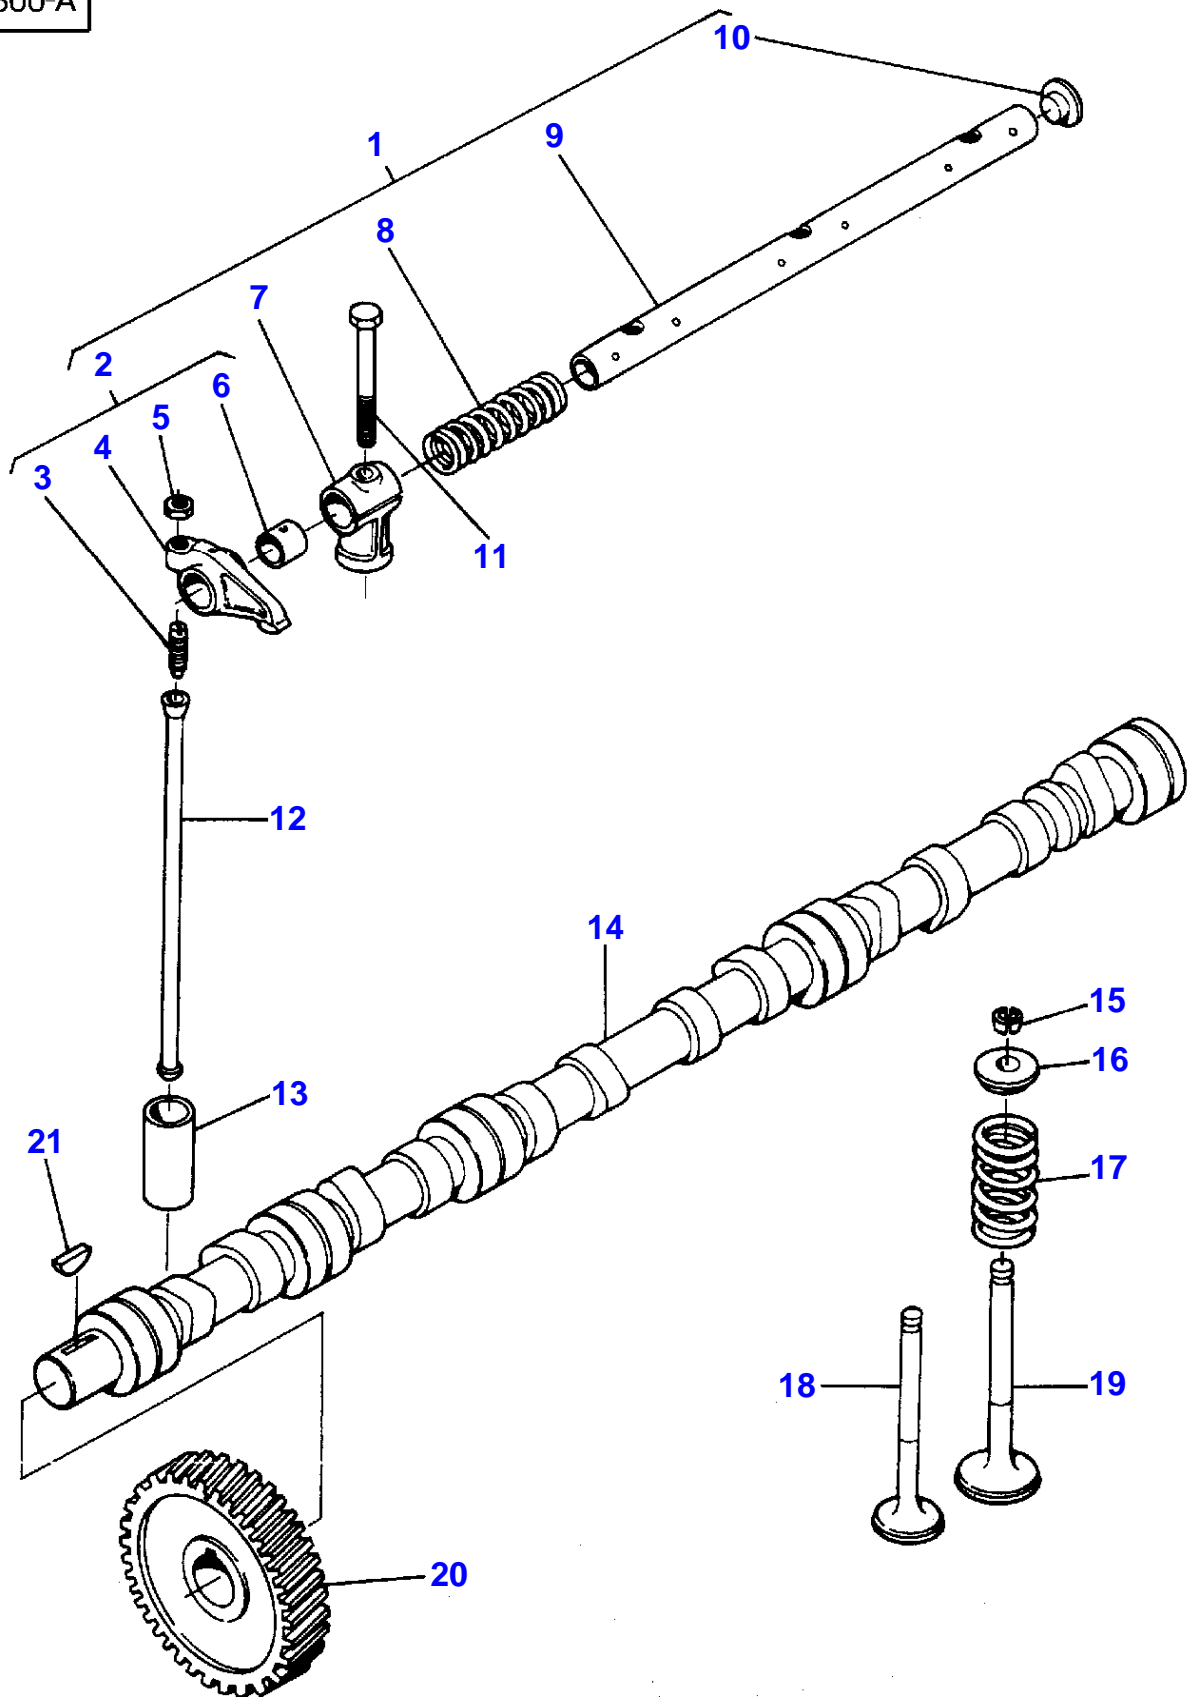

1-LA06-600-A

Valve Mechanism And Camshaft

Item	Part Number	Qty	Description	Comments
1	V836646332	2	Rocker Shaft	
2	V835328363	6	Rocker	(1)
3	V836010106	6	Adjusting Screw	(2)
4		6	Rocker	(2)
				Not serviced,order REF 2
5	V504800800	6	Nut	(2)
6	V836006586	6	Bush	(2)
7	V836006580	3	Bracket	(1)
8	V836006582	2	Spring	(1)
9	V836646329	1	Shaft	(1)
10	V836655113	4	Plug	(1)
11	V529801910	2	Screw	
12	V836110237	12	Rod	
13	V836014264	12	Tappet	
14	V836846376	1	Camshaft	
15	V836646382	24	Cotter	
16	V836646381	12	Cup	
17	V836646380	12	Spring	
18	V836646357	6	Valve Exhaust	
19	V836646356	6	Valve Inlet	
20	V836646389	1	Gear	
21	V603305760	1	Key