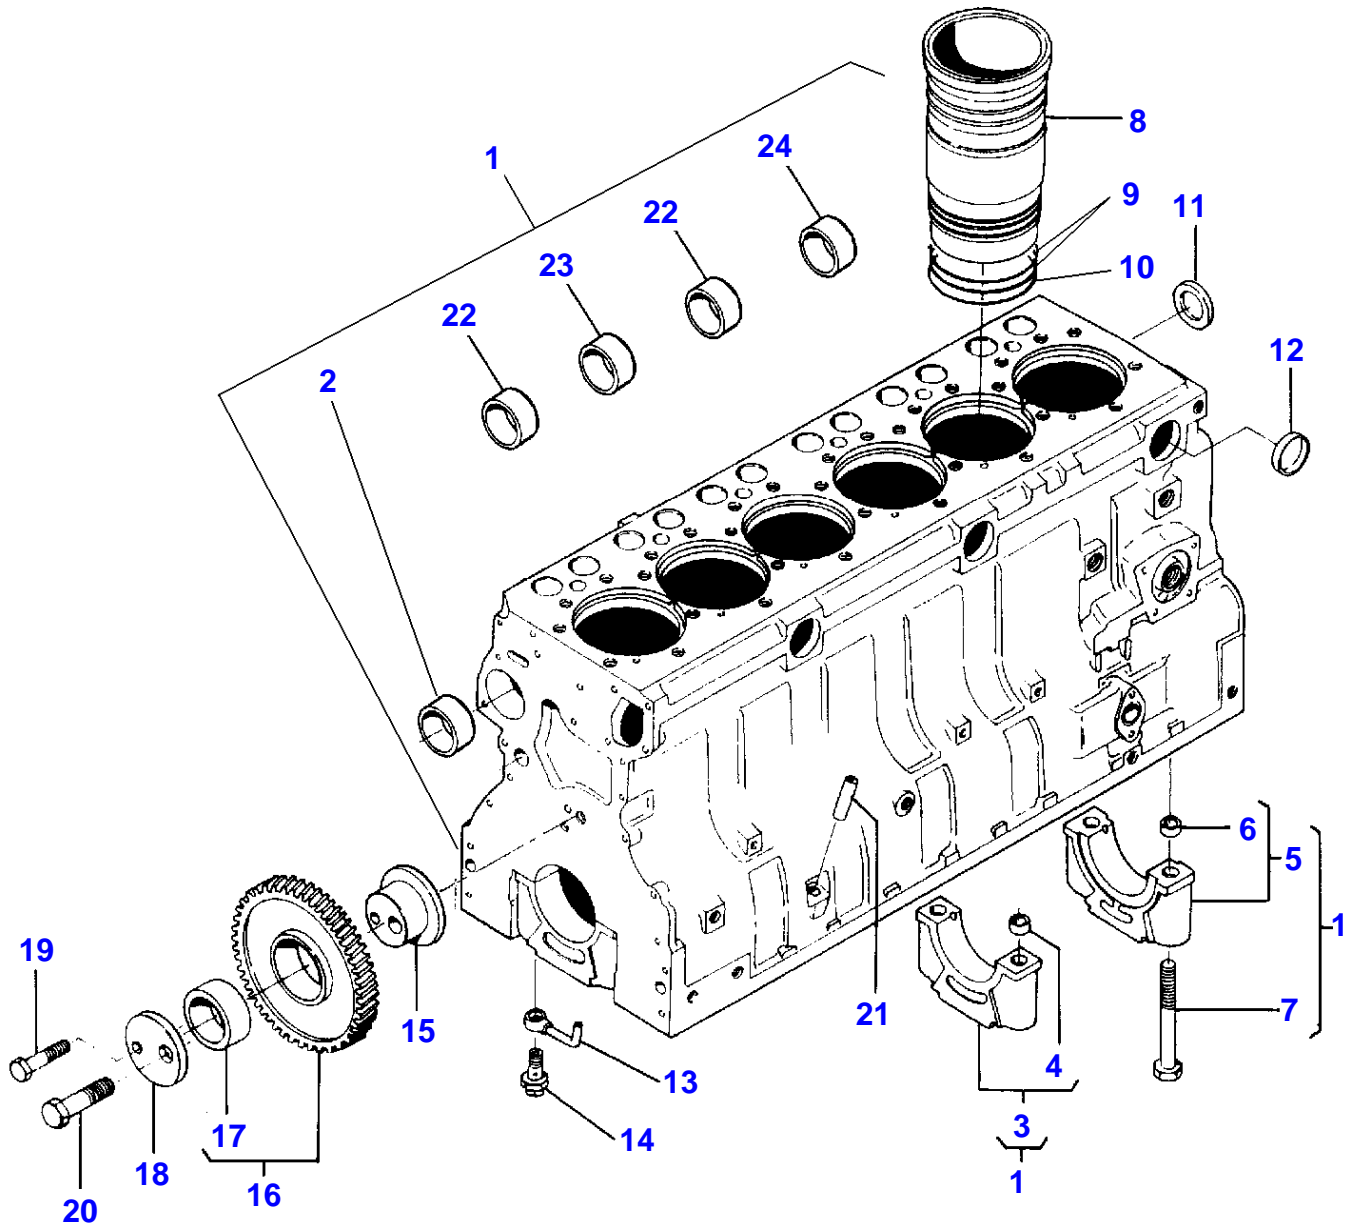

## Cylinder Block

Item	Part Number	Qty	Description	Comments
1	V836847275	1	Cylinder Block	
2	V836322610	1	Bush	(1)
3	V836324757	6	Bearing Cap	[A] (1)
4	V836214478	12	Bush	(3)
5	V836324756	1	Bearing Carrier	[A] (1)
6	V836214478	2	Bush	(5)
7	V529903180	14	Screw	(1)
8	V836647420	6	Liner	STANDARD
	V836647933	X	Liner	Thickness 9,08MM
	V836647934	X	Liner	Thickness 9,13MM
	V836647935	X	Liner	Thickness 9,23MM
9	V836647502	12	O Ring	
10	V836647503	6	O Ring	
11	V836852744	1	Plug	
12	V640016040	3	Plug	
13	V836855093	6	Pipe	
14	V836338601	6	Valve	
15	V836129709	1	Shaft	
16	V836129863	1	Gear	
17	V836129844	1	Bush	(16)
18	V836129845	1	Flange	
19	V528801860	1	Screw	
20	V529902680	1	Screw	
21	V836014334	1	Pipe	
22	V836852460	2	Bush	(1)
23	V836852459	1	Bush	(1)
24	V836852461	1	Bush	(1)