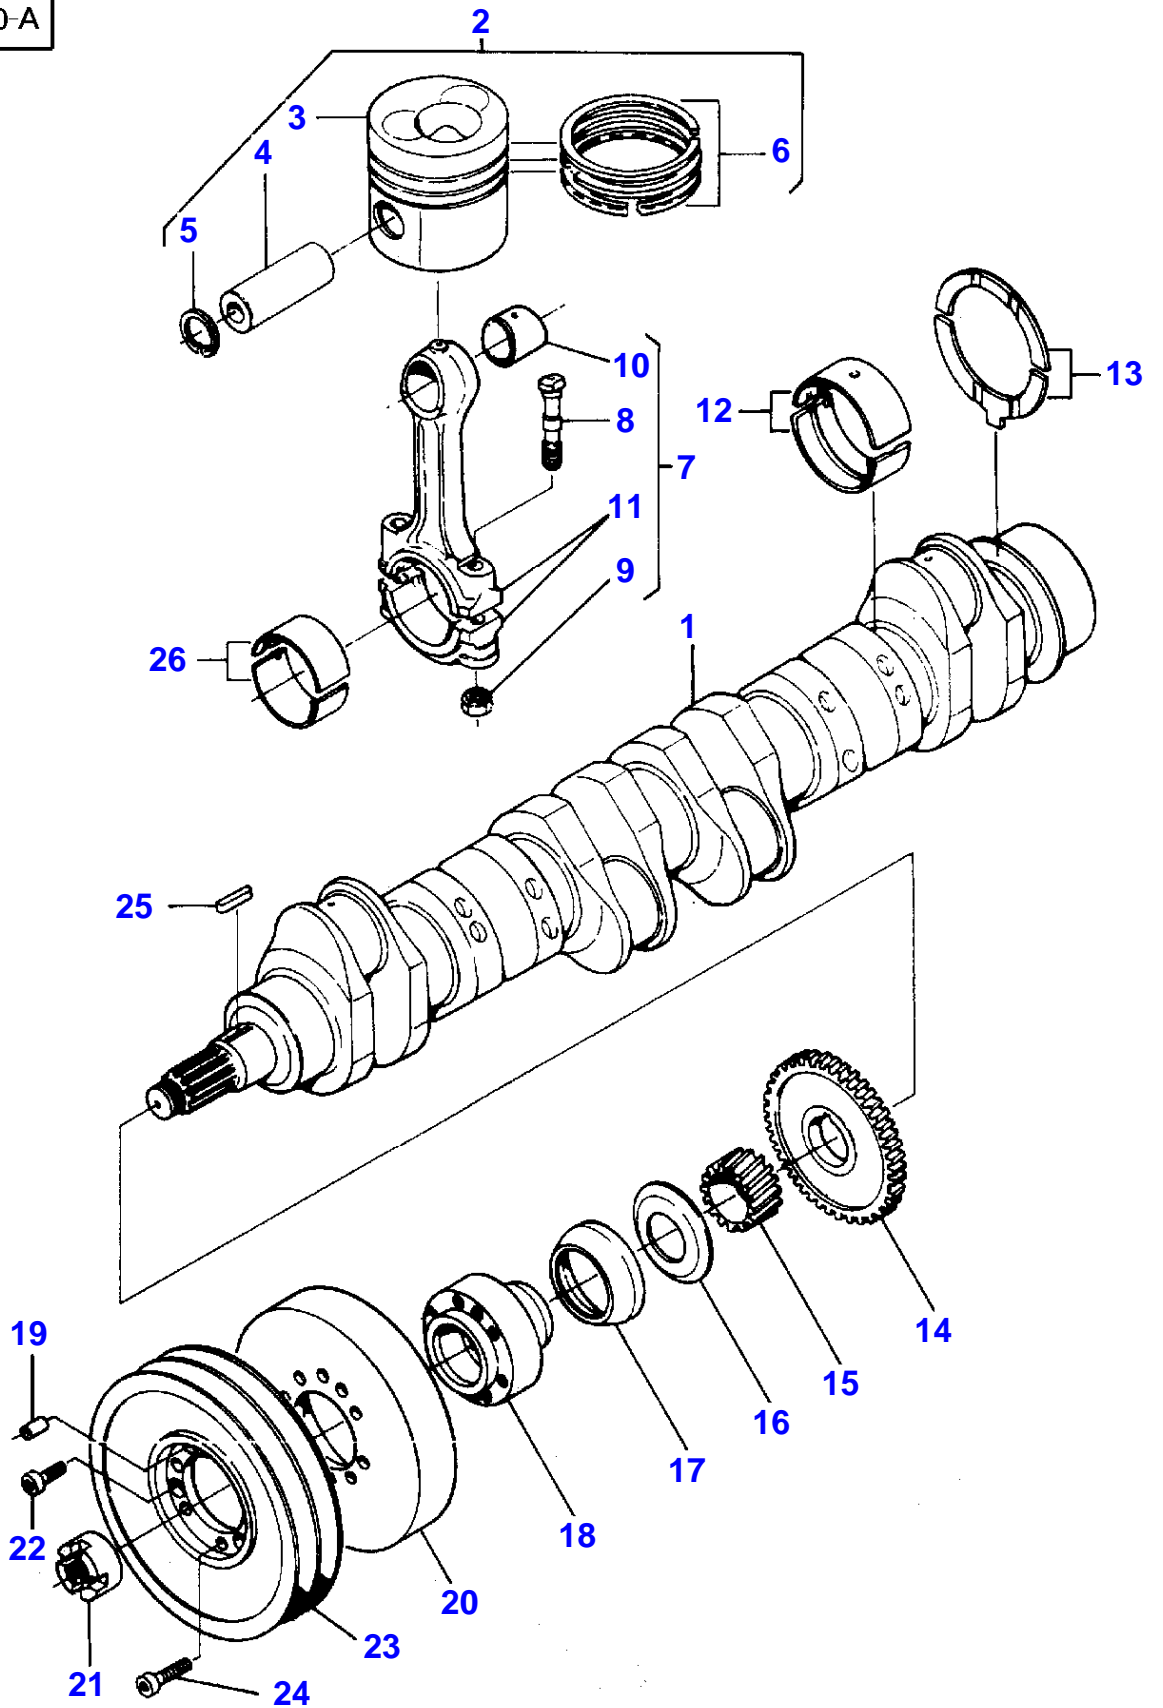

MF 8160 TRACTOR - 1637286  
1-LA05-600-A

1-LA05-600-A

Item	Part Number	Qty	Description	Comments
1	V836852281	1	Crankshaft	
2	V836840596	6	Piston	
3		1	Piston	(2) Not serviced,order REF 2
4		1	Clevis Pin	(2) Not serviced,order REF 2
5		2	Clip	(2) Not serviced,order REF 2
6	V836640078	1	Kit, Piston Ring	(2)
7	V836652104	X	Conrod	2170-2189G A
	V836652105	X	Conrod	2190-2209G B
	V836652106	X	Conrod	2210-2229G C
	V836652107	X	Conrod	2230-2249G D
	V836652108	X	Conrod	2250-2269G E
	V836652109	X	Conrod	2270-2289G H
	V836652110	X	Conrod	2290-2309G I
	<b>V836652111</b>	X	Conrod	2310-2329G J
	V836652112	X	Conrod	2330-2349G K
	V836652113	X	Conrod	2350-2369G L
	V836652114	X	Conrod	2370-2389G M
	V836652115	X	Conrod	2390-2409G N
	V836652116	X	Conrod	2410-2429G O
	V836652117	X	Conrod	2430-2449G P
	V836652118	X	Conrod	2450-2469G R
	V836652119	X	Conrod	2470-2489G S
	V836652120	X	Conrod	2490-2509G T
8	V836646204	2	Screw	(7)
9	V836646205	2	Nut	(7)
10	V836646271	1	Bush	(7)
11		1	Conrod	(7) Not serviced,order REF 7
12	V836655514	7	Main Bearing	STANDARD
	V836655536	X	Main Bearing	Diameter 84,735MM 84,770MM Replace and repair. Old not interchangeable with new 3637632M91
	V836655537	X	Main Bearing	Diameter 84,485MM 84,520MM Replace and repair. Old not interchangeable with new 3637633M91
	V836655538	X	Main Bearing	Diameter 83,985MM 84,020MM Replace and repair. Old not interchangeable with new 3637634M91
	V836655539	X	Main Bearing	Diameter 83,485MM 83,520MM
	V836655539	X	Main Bearing	[A] Diameter 83,485MM 83,520MM
13	V836119459	2	Chock	STANDARD
	V836120332	X	Thrust Washer	Thickness (-)0,1MM
	V836120333	X	Thrust Washer	Thickness (-)0,2MM
14	V836119550	1	Pinion	
15	V836122840	1	Pinion	
16	V836129781	1	Slinger	
17	V836136271	1	Bush	
18	V836322586	1	Hub	
19	V595954600	1	Pin	
20	V836340689	1	Damper	
21	V836847641	1	Nut	
22	V581804620	3	Screw	
23	V836355026	1	Pulley	
24	V581804640	6	Screw	
25	V603345110	1	Key	
26	V836110552	6	Bearing	STANDARD
	V836112762	X	Bearing	Diameter 67,731MM 67,750MM
	V836112763	X	Bearing	Diameter 67,481MM 67,500MM
	V836112765	X	Bearing	Diameter 66,981MM 67,000MM
	V836112767	X	Bearing	Diameter 66,481MM 66,500MM