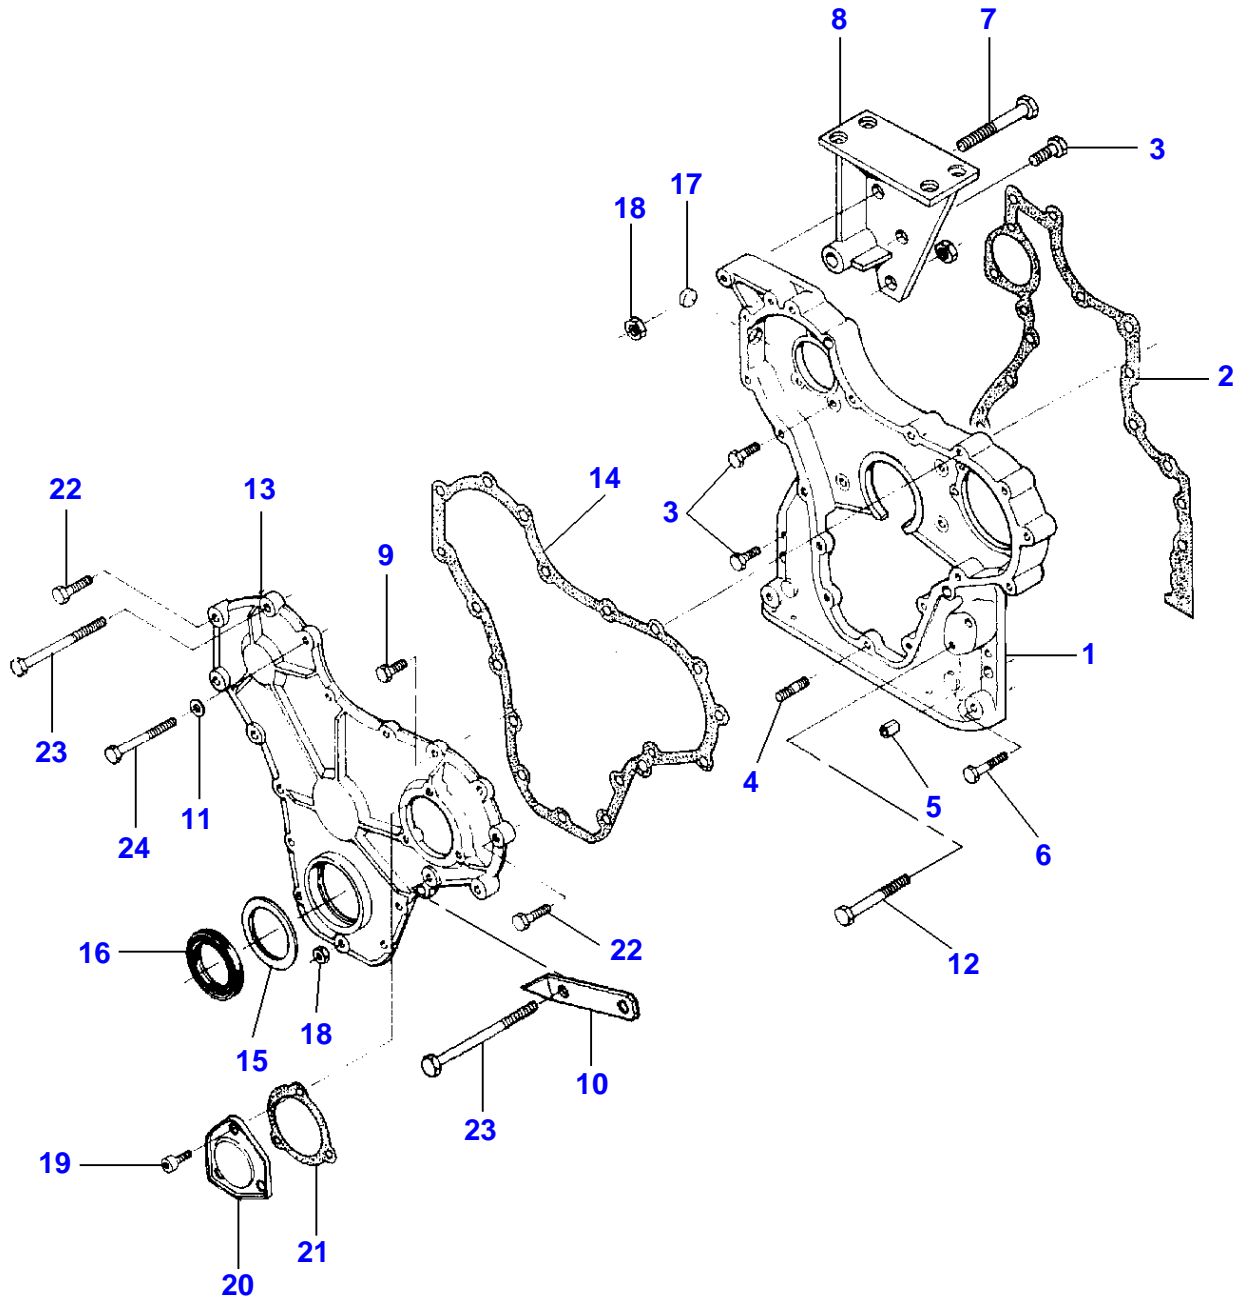

1-LA03-601-A

Timing Gear Housing

Item	Part Number	Qty	Description	Comments
1	V836647406	1	Housing	
2	V836647419	1	Gasket	
3	V528801400	11	Screw	
	V528801400	13	Screw	[A]
4	V546801380	5	Bolt	
5	V598359850	4	Pin	
6	V529801440	2	Screw	
7	V529801460	1	Screw	
8	V836352537	1	Support	
9	V528801380	3	Screw	
	V529801460	1	Screw	[A]
10	V836352822	1	Indicator	
11	V836120989	1	Washer	
12	V529801550	1	Screw	
13	V836647572	1	Cover	
14	V836129942	1	Gasket	
15	V836129782	1	Chock	
16	V614105880	1	Seal	
17	V640016016	1	Plug	
18	V504800800	7	Nut	
19	V581804570	3	Screw	
20	V836136717	1	Cover	
21	V836129946	1	Gasket	
22	V528801420	4	Screw	
23	V529801500	3	Screw	
24	V529801470	3	Screw	

FOOTNOTE [A] AUSTRIA