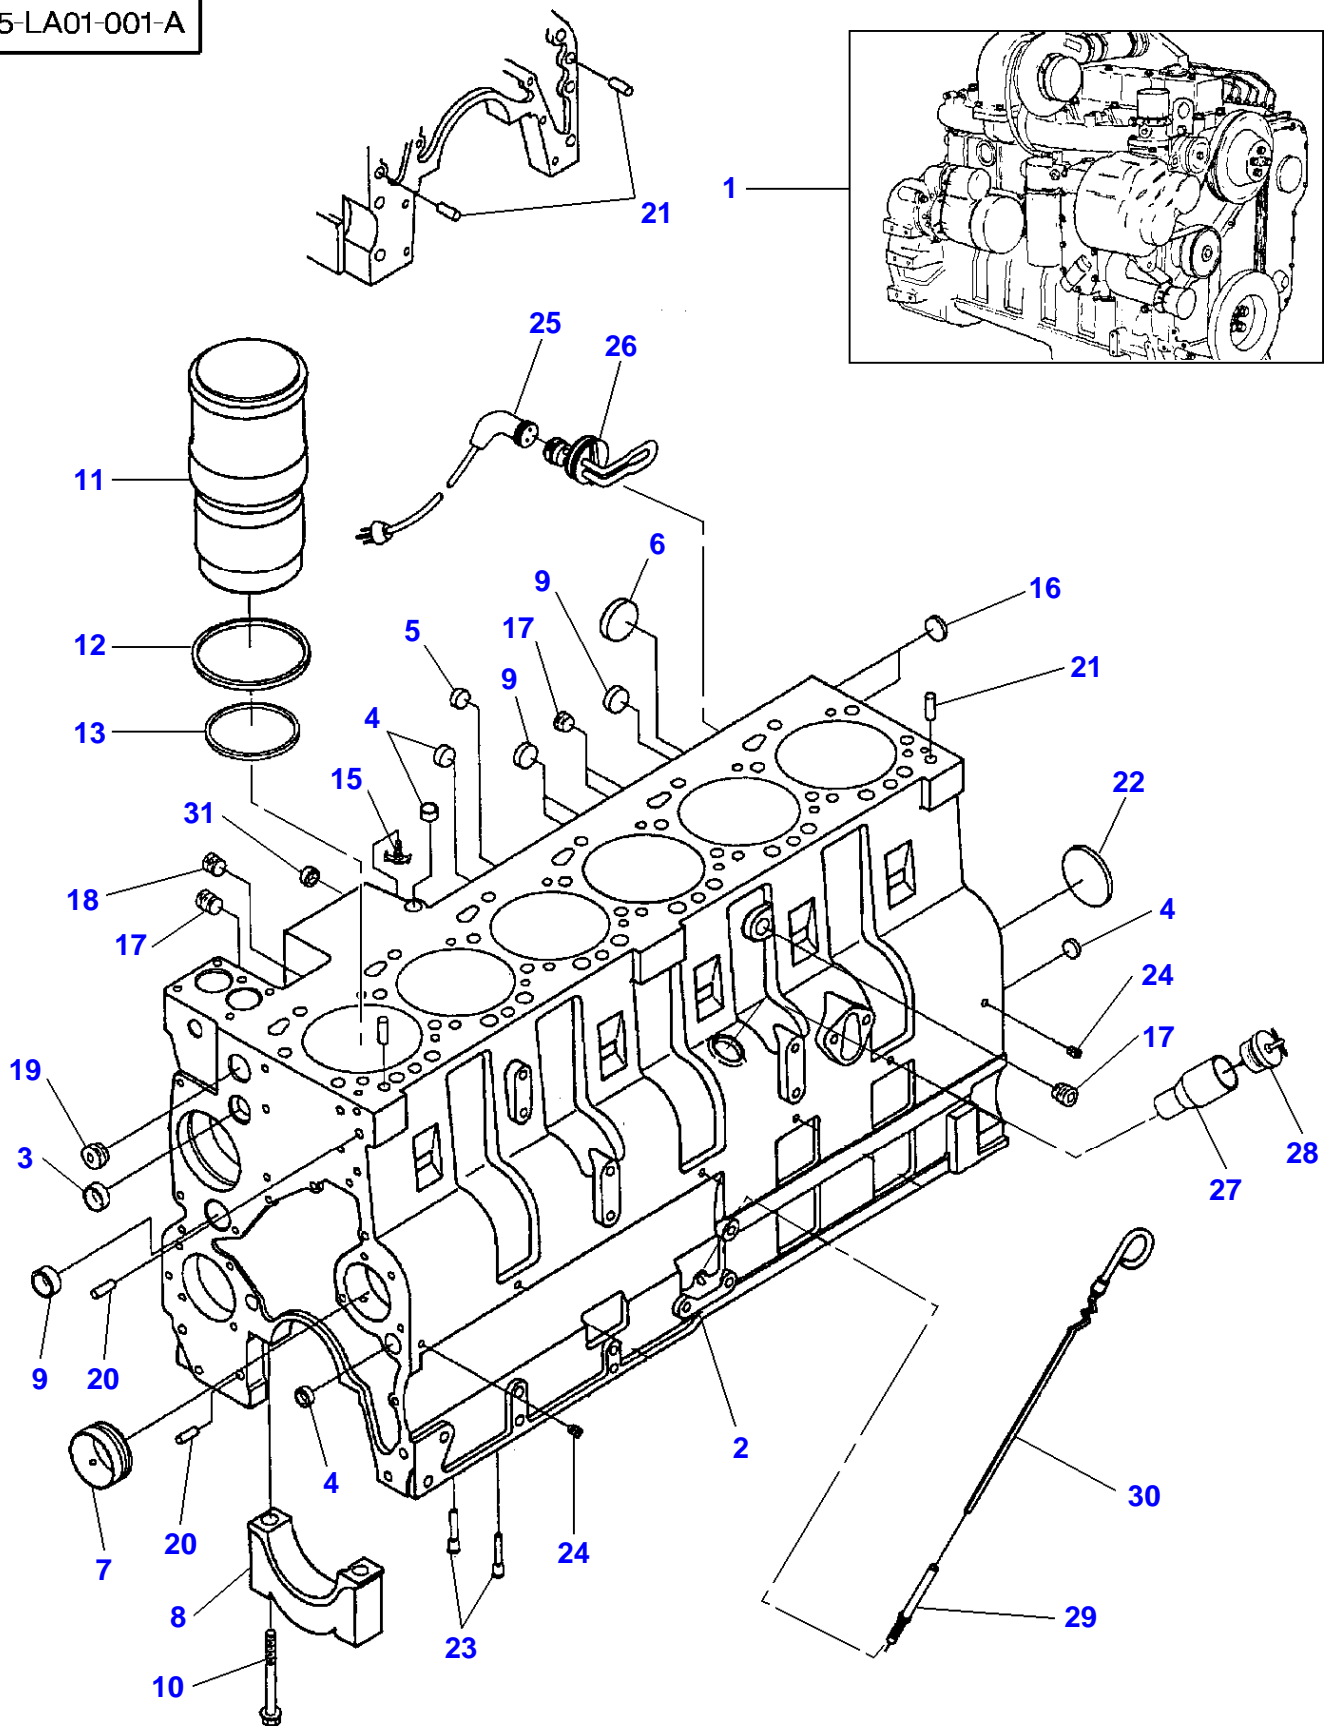

MF 9240 TRACTOR - 1637287
5-LA01-001-A

5-LA01-001-A

Cylinder Block

Item	Part Number	Qty	Description	Comments
1	72505337	1	Engine	6CT 8.3 Up to Serial or Engine Number 01-1997
	72513974	1	Engine	6CTA8.3 From Serial or Engine Number 01-1997
2	71369876	1	Block	
3	30-3435857	1	Plug	(2) 1-1/8" OD
4	30-3435830	4	Plug	(2) 13/16" OD
5	71367844	1	Plug	(2)
6	30-3436446	1	Plug	(2) 58.06MM OD
7	30-3435814	7	Bush	(2) STANDARD
	30-3435946	X	Bush	OVERSIZE ...
8	71367984	7	Cap	(2)
9	30-3435822	4	Plug	(2) 1.386 OD
10	71367845	14	Bolt	(2) M14X128 Replace and repair. Old not interchangeable with new 72512585
11	71367846	1	Kit, Liner	See Page - Reference Number 010-0025/13
12	30-3435954	1	Seal	
13	71367847	X	Shim	Thickness 0,25MM
	71367848	X	Shim	Thickness 0,38MM
	71367849	X	Shim	Thickness 0,50MM
14	72512586	1	Kit	[A,B]
15	KS517	1	Plug	(14)
16	72511785	2	Plug	(14)
17	70917970	4	Plug	(14)
18	70904224	2	Plug	(14)
19	70922499	1	Plug	(14)
20	30-3435911	2	Pin	(14)
21	30-3435903	4	Pin	(14) M12X24
22	30-3435873	1	Plug	(14) 2-3/4" OD
23	71368000	12	Nozzle	(14)
24	70917673	6	Plug	(14) Replace and repair. Old not interchangeable with new 72160213
25	72509516	1	Harness	
26	72509517	1	Heater	1000 WATT-240V
27	30-3438309	1	Tube	
28	30-3438317	1	Cap	
29	30-3438287	1	Tube	
30	30-3438295	1	Dipstick	
31	30-3440206	1	Plug	