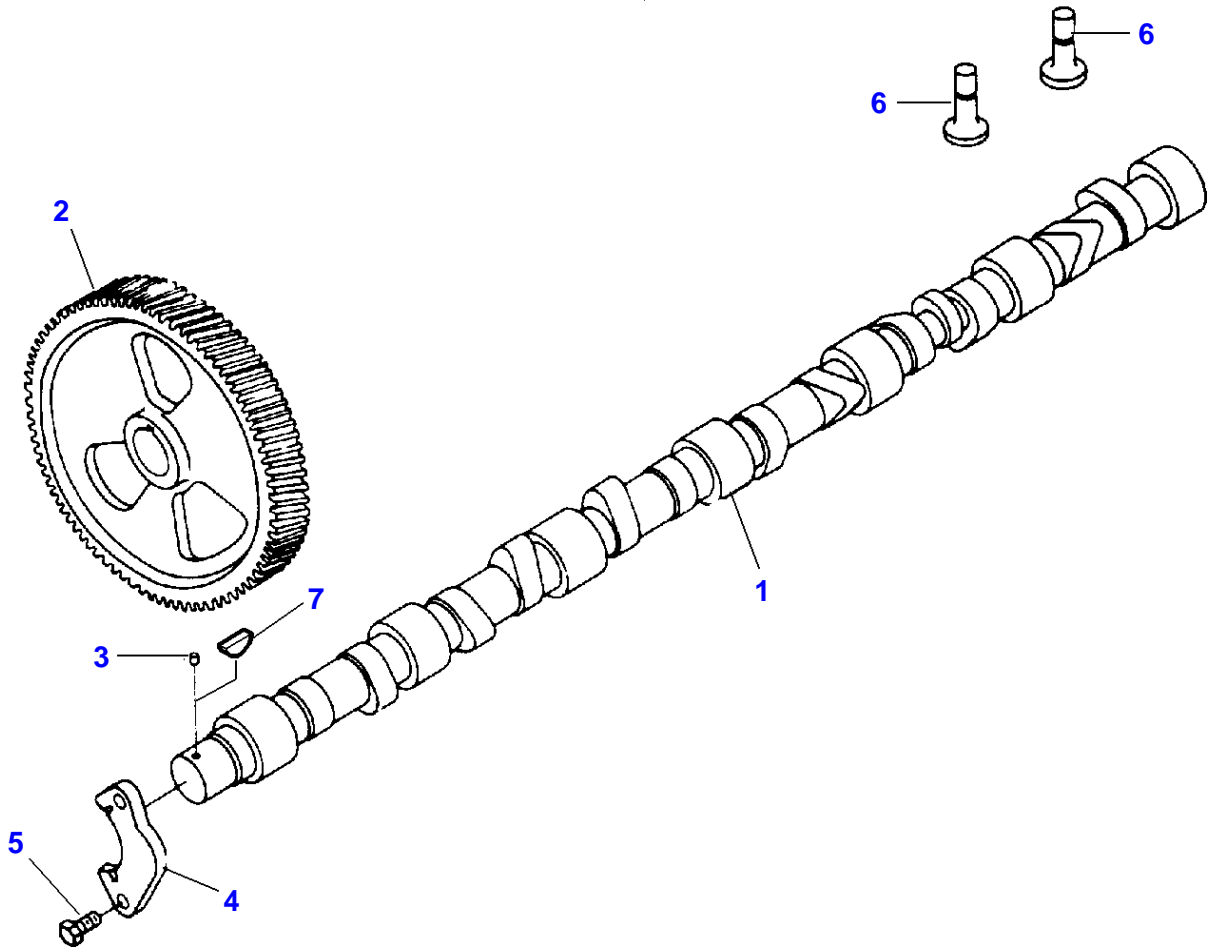

FOOTNOTE [A] NOT ILLUSTRATED

5-LA30-001-A

Crankshaft & Damper pulley

Item	Part Number	Qty	Description	Comments
1	30-3435962	1	Crankshaft	
2	30-3435970	1	Pin	(1)
3	71367994	1	Gear	(1)
4	30-3435997	1	Kit, Bearing	STANDARD
	30-3501019	1	Kit, Bearing	Diameter (-)0,25MM
	71367850	1	Kit, Bearing	Diameter (-)0,50MM
	30-3501000	1	Kit, Bearing	Diameter (-)0,67MM
	72512587	1	Kit, Bearing	Diameter (-)1,01MM
5	72512588	1	Bearing	(4) Diameter STANDARD Thickness 0,25MM OS
	71367698	1	Bearing	(4) Diameter STANDARD Thickness 0,50MM OS
	71367699	1	Bearing	(4) Diameter (+)0,50MM Thickness 0,50MM OS
				Replace and repair. Old not interchangeable with new 72512590
6	30-3467708	1	Damper	Replace and repair. Old not interchangeable with new 72512592
7	30-3438716	4	Capscrew	M14X35
8	72500278	1	Sleeve	
9	30-3454916	1	Sleeve	

5-LA39-001-A

Pistons And Connecting Rods

Item	Part Number	Qty	Description	Comments
1	30-3436276	6	Kit, Conrod	
2		1	Rod End	(1) Not serviced,order REF 1
3	30-3438872	2	Nut	(1) M12
4	71368123	1	Bush	(1)
5	72512605	2	Bolt	(1)
6	30-3436306	12	Bearing	STANDARD
	30-3436314	12	Bearing	UNDERSIZE.010"
	30-3436322	12	Bearing	UNDERSIZE.020"
	30-3436330	12	Bearing	UNDERSIZE.030"
	72512606	12	Kit, Bearing	UNDERSIZE.040"
7	71367960	6	Kit, Cylinder	STANDARD Up to Serial or Engine Number
	72515489	6	Kit, Cylinder	STANDARD From Serial or Engine Number
8	71367958	6	Kit, Piston	(7)
9		6	Piston	(8) Not serviced,order REF 7
10	30-3436373	6	Ring	(8)
11	30-3469204	12	Ring	(8)
12	30-3436357	6	Piston Pin	
13	71367846	6	Kit, Liner	
14		6	Liner	(13) Not serviced,order REF 13
15	30-3435954	6	Seal	(13)
16	71367999	1	Kit, Liner	[A]

FOOTNOTE [A] NOT ILLUSTRATED

5-LA31-001-A

Camshaft

Item	Part Number	Qty	Description
1	72512608	1	Camshaft
2	71367961	1	Gear
3	71367962	1	Dowel
4	30-3484793	1	Support
5	30-3456269	2	Bolt
6	30-3436268	12	Tappet
7	30-3455025	1	Key