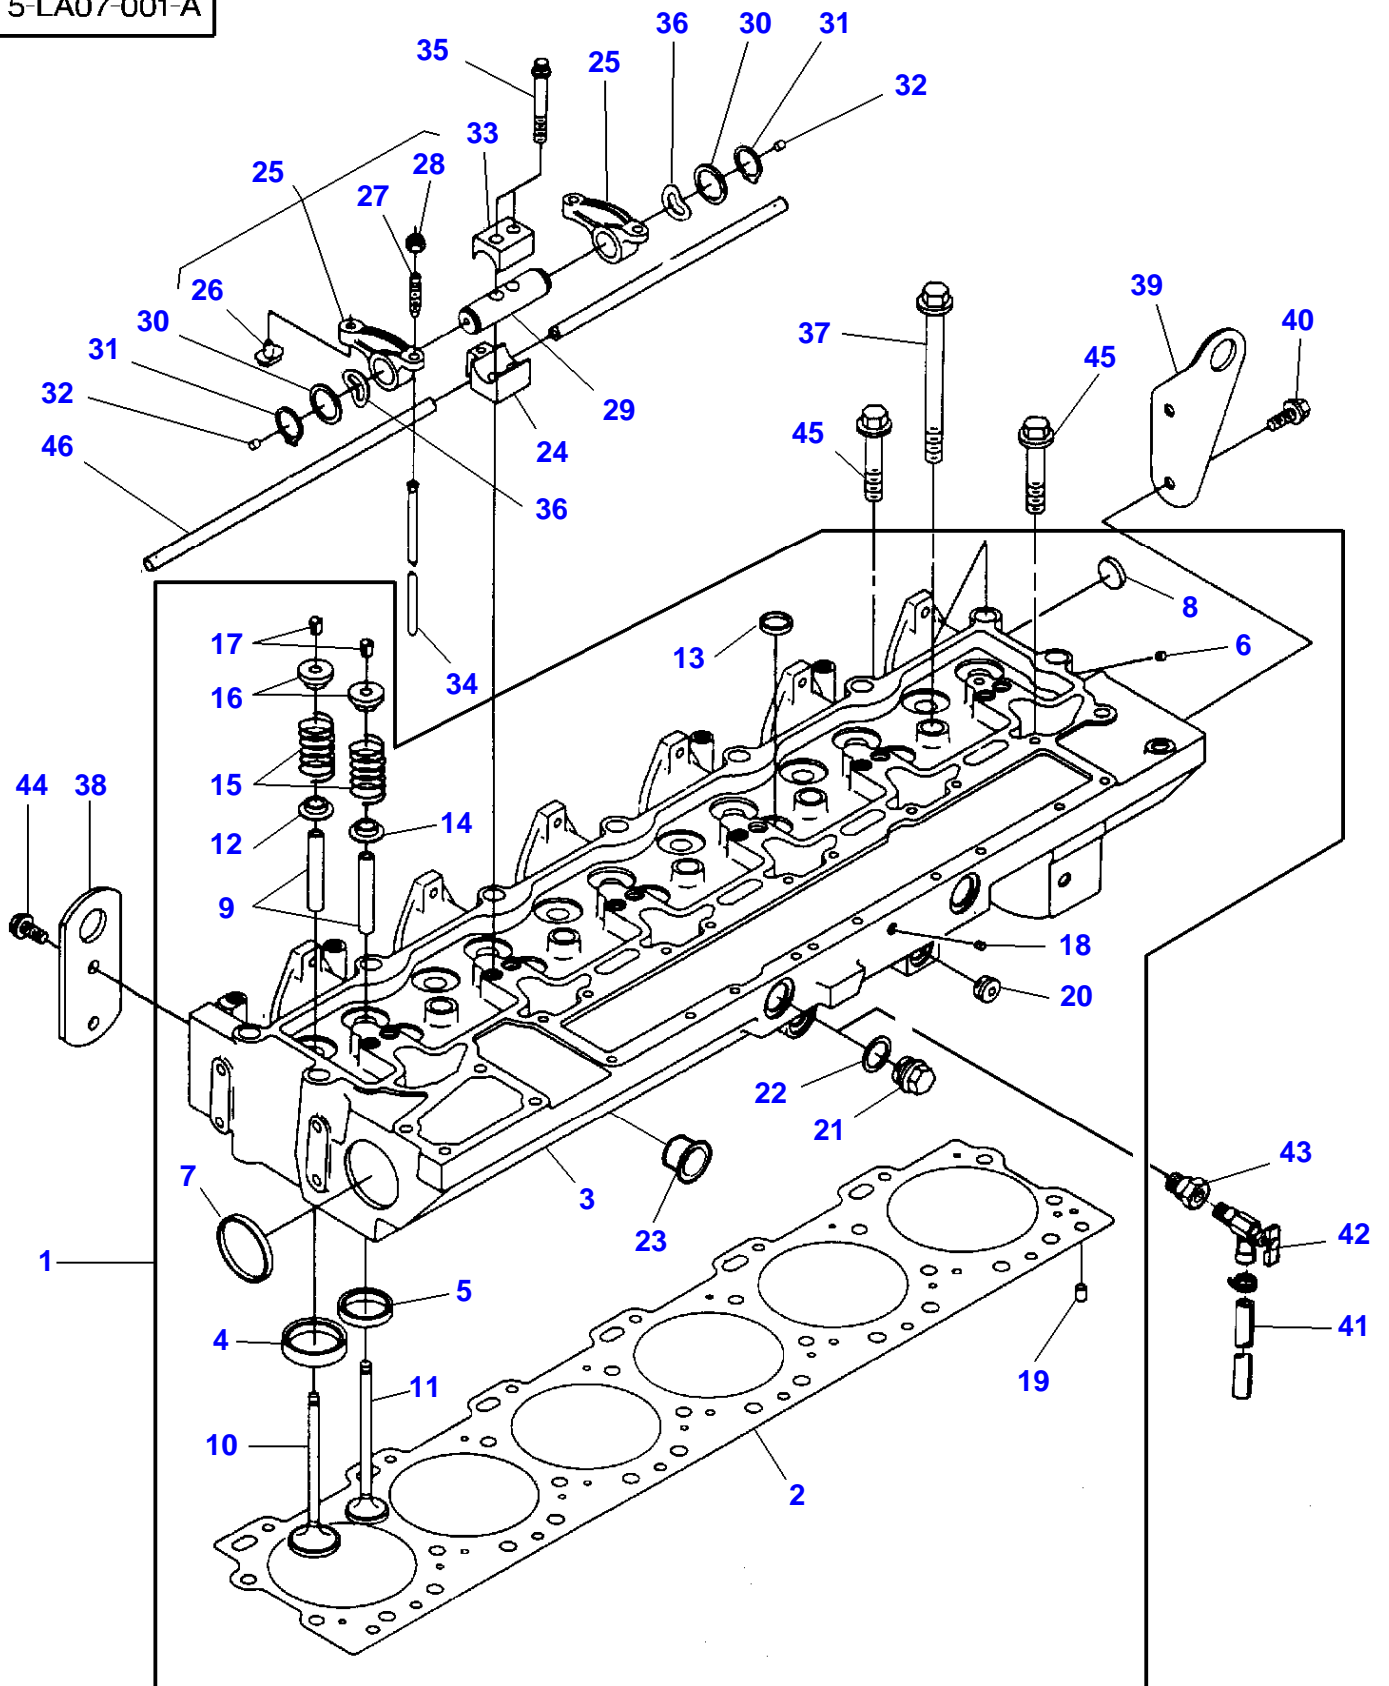

Camshaft

Item	Part Number	Qty	Description
1	72512608	1	Camshaft
2	71367961	1	Gear
3	71367962	1	Dowel
4	30-3484793	1	Support
5	30-3456269	2	Bolt
6	30-3436268	12	Tappet
7	30-3455025	1	Key

5-LA07-001-A