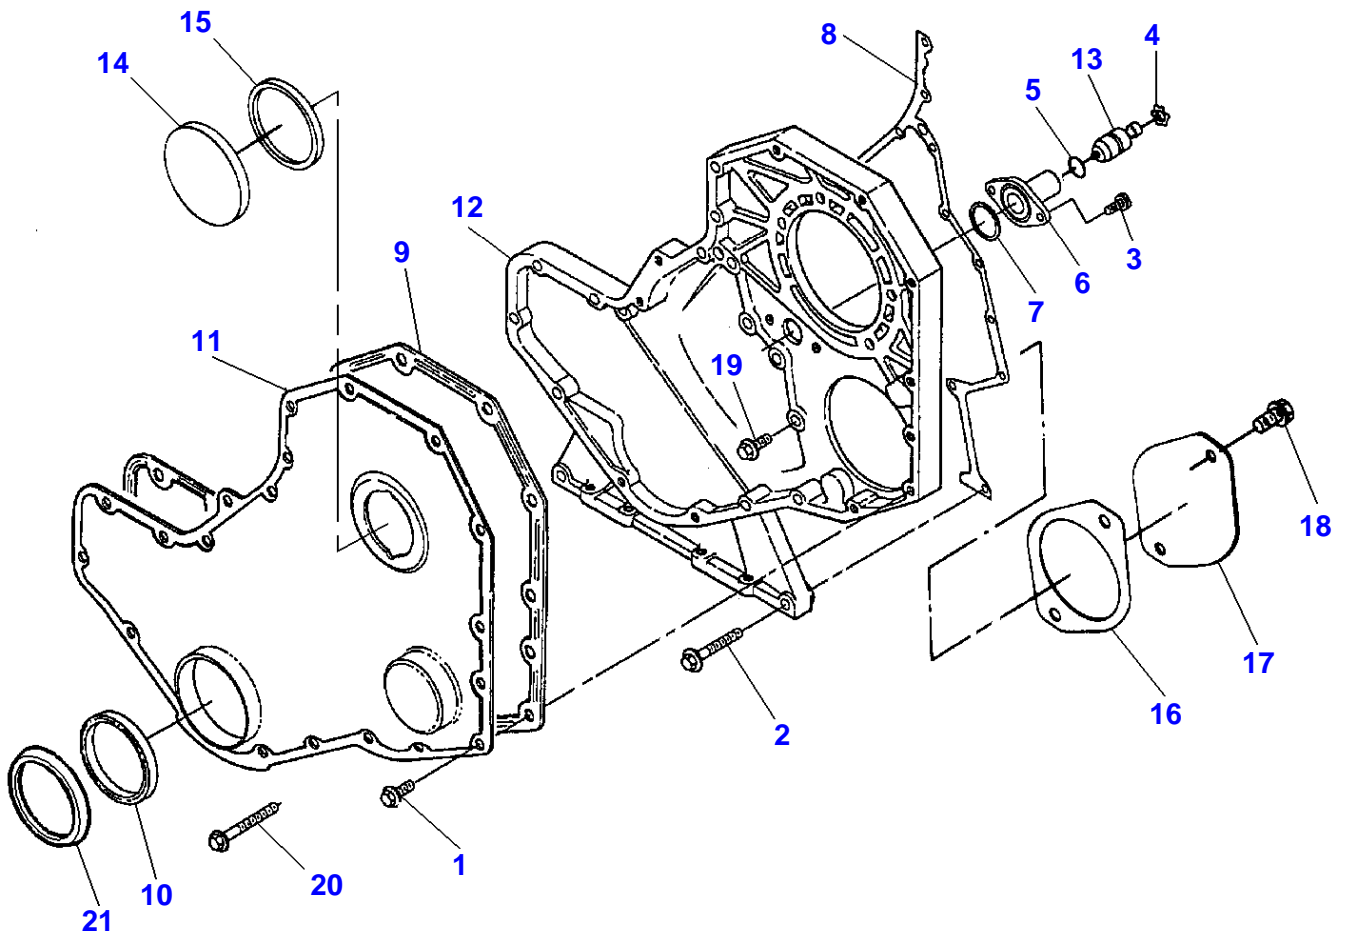

FOOTNOTE [A] NOT ILLUSTRATED

FOOTNOTE [B] INCLUDES REFERENCE NO.15 THRU 24

5-LA03-001-A

Timing Gear Housing

Item	Part Number	Qty	Description	Comments
1	30-3438570	16	Capscrew	M8X16
2	30-3438708	4	Capscrew	M12X50
3	30-3438767	2	Screw	
4	30-3436144	1	Ring	
5	30-3467600	1	Seal	
6	71367724	1	Housing	
7	30-3471322	1	Seal	
8	30-3471365	1	Gasket	Replace and repair. Old not interchangeable with new 72512578
9	71367992	1	Gasket	
10	30-3436179	1	Seal	
11	72512579	1	Cover	
12	71367835	1	Housing	
13	30-3436136	1	Pin	
14	30-3436187	1	Cap	
15	N738385	1	Seal	
16	71367802	1	Gasket	
17	71367803	1	Cover	
18	30-3438686	2	Capscrew	
19	72512580	5	Screw	
20	72512581	6	Screw	
21	30-3501507	1	Shield	OPTION