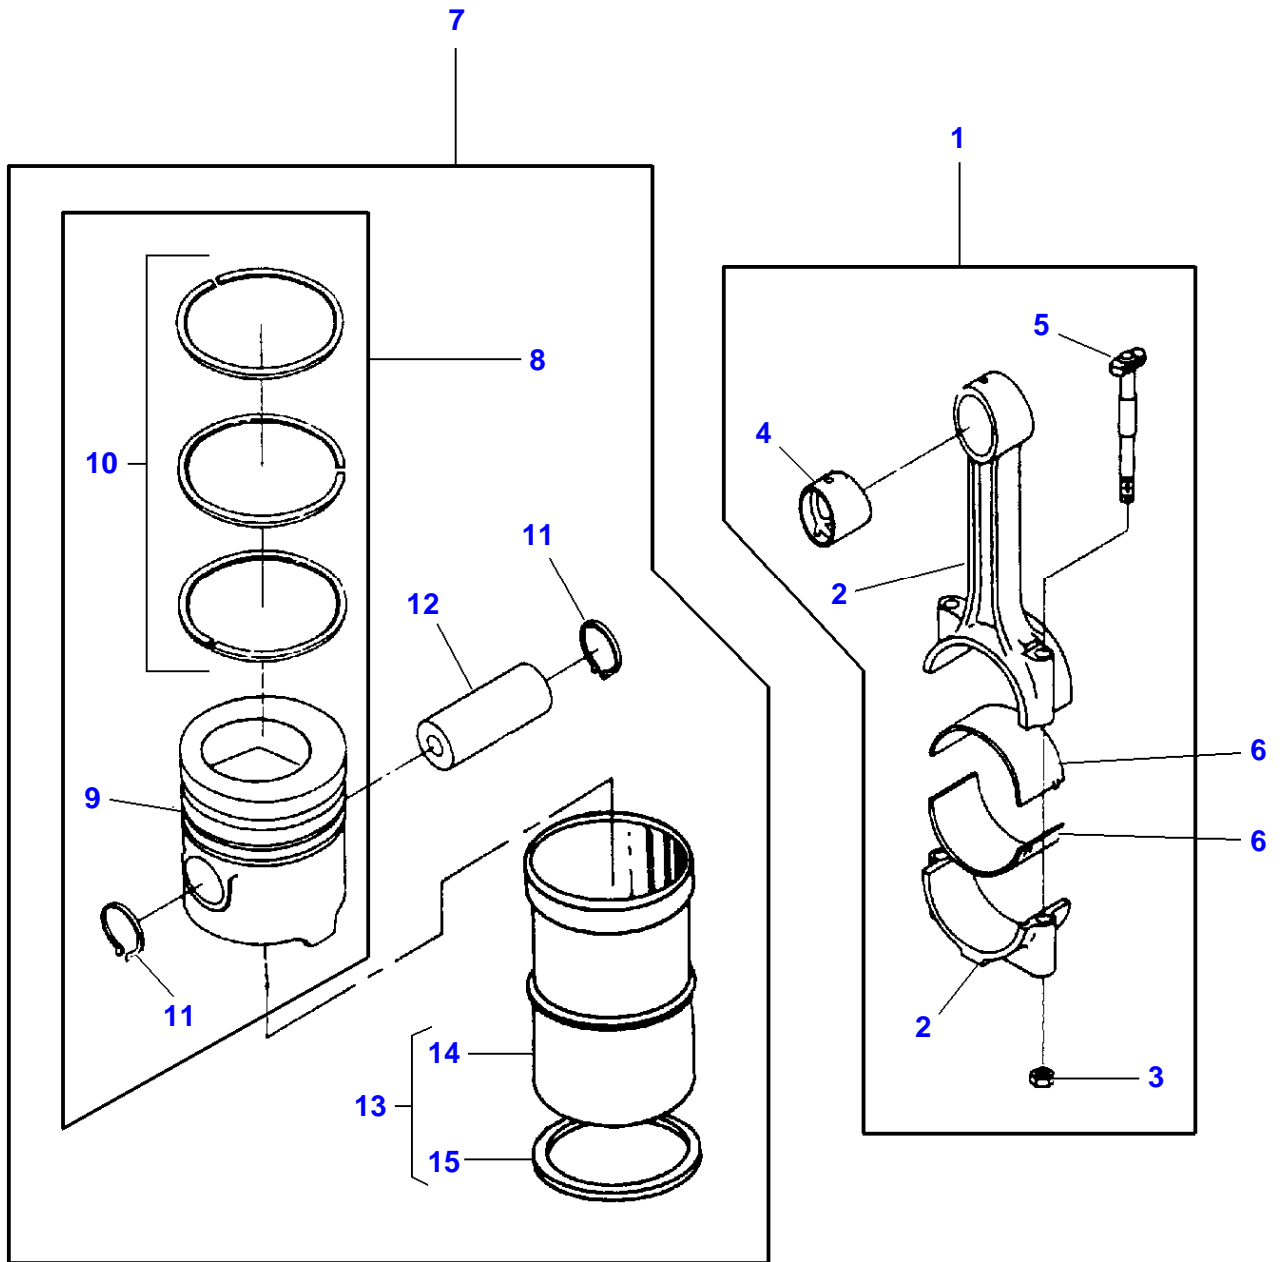

5-LA39-001-A

Pistons And Connecting Rods

Item	Part Number	Qty	Description	Comments
1	30-3436276	6	Kit, Conrod	
2		1	Rod End	(1) Not serviced,order REF 1
3	30-3438872	2	Nut	(1) M12
4	71368123	1	Bush	(1)
5	72512605	2	Bolt	(1)
6	30-3436306	12	Bearing	STANDARD
	30-3436314	12	Bearing	UNDERSIZE.010"
	30-3436322	12	Bearing	UNDERSIZE.020"
	30-3436330	12	Bearing	UNDERSIZE.030"
	72512606	12	Kit, Bearing	UNDERSIZE.040"
7	71367960	6	Kit, Cylinder	STANDARD Up to Serial or Engine Number
	72515489	6	Kit, Cylinder	STANDARD From Serial or Engine Number
8	71367958	6	Kit, Piston	(7)
9		6	Piston	(8) Not serviced,order REF 7
10	30-3436373	6	Ring	(8)
11	30-3469204	12	Ring	(8)
12	30-3436357	6	Piston Pin	
13	71367846	6	Kit, Liner	
14		6	Liner	(13) Not serviced,order REF 13
15	30-3435954	6	Seal	(13)
16	71367999	1	Kit, Liner	[A]

FOOTNOTE [A] NOT ILLUSTRATED