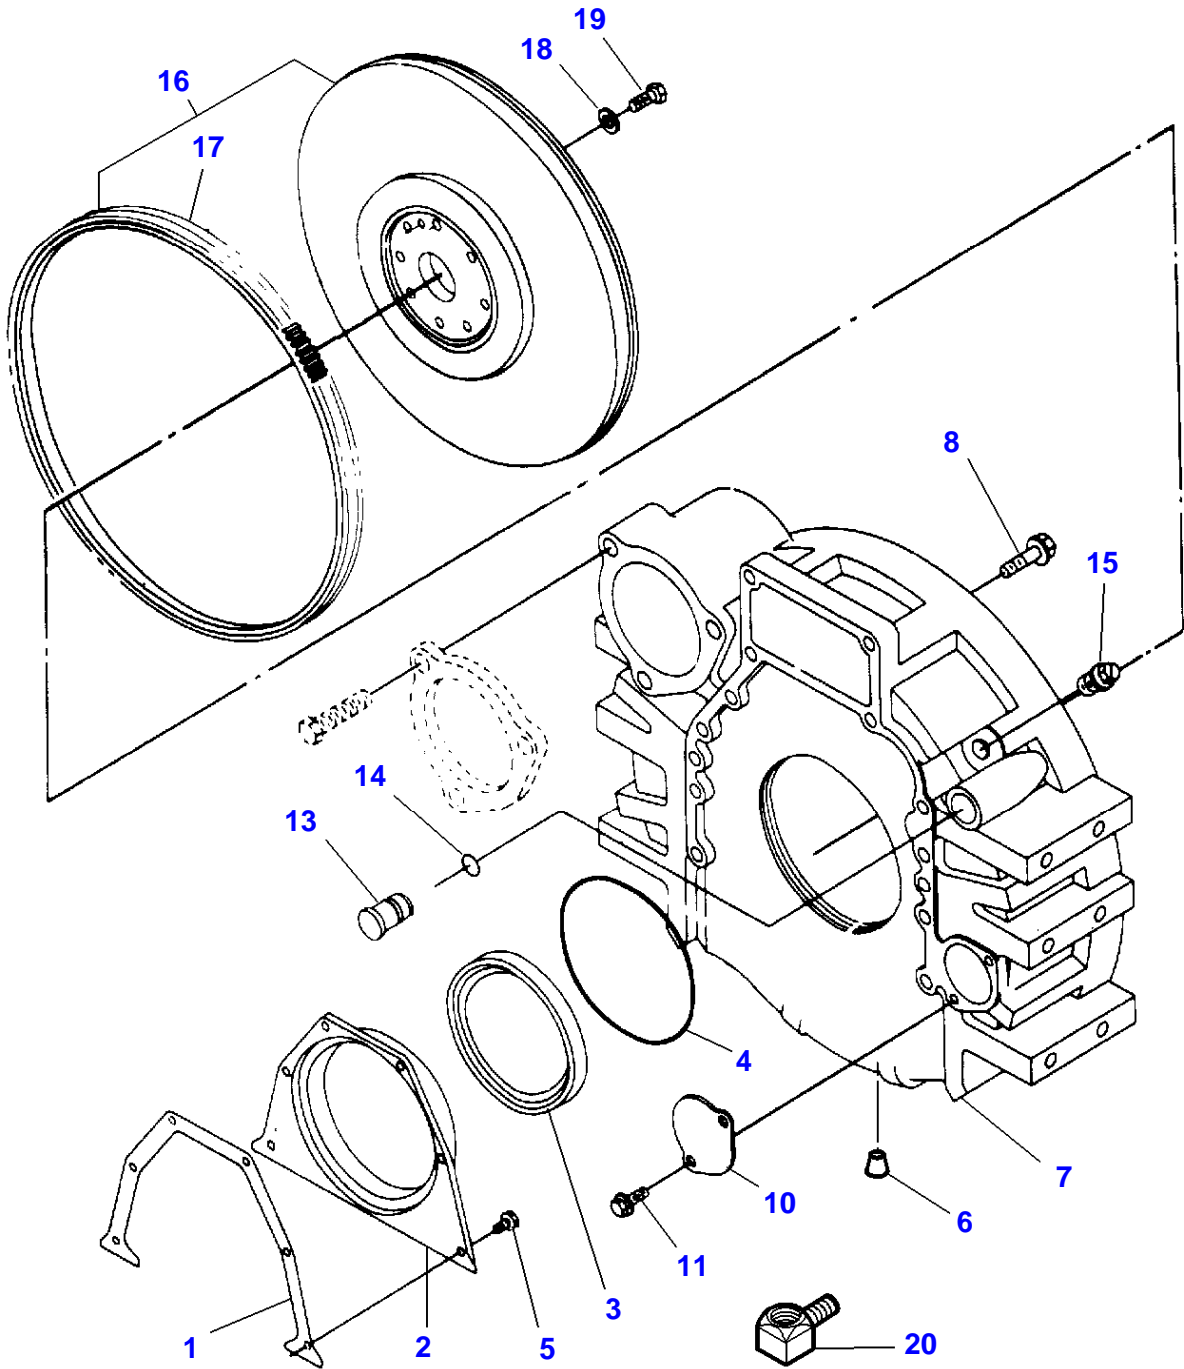

5-LA40-001-B

Flywheel & Flywheel Housing

Item	Part Number	Qty	Description	Comments
1	30-3471357	1	Gasket	
2	30-3437612	1	Cover	
3	30-3437620	1	Seal	150,12MM OD
4	30-3445445	1	Seal	158,12MM ID
5	30-3471330	6	Capscrew	M6X16
6	70904224	1	Plug	
7	30-3437647	1	Housing	
8	71367806	12	Capscrew	M12X40
10	30-3437655	1	Plate	
11	30-3451038	2	Screw	M8X21
13	30-3437663	1	Plug	
14	30-3437671	1	Seal	
15	30-3437698	1	Plug	3/4"-16
16	72508882	1	Flywheel Assy.	
17	30-3437590	1	Gear	(16)
18	30-3438821	8	Washer	
19	70951179	8	Capscrew	M12X40
20	70904224	2	Plug	

FOOTNOTE [A] NOT ILLUSTRATED