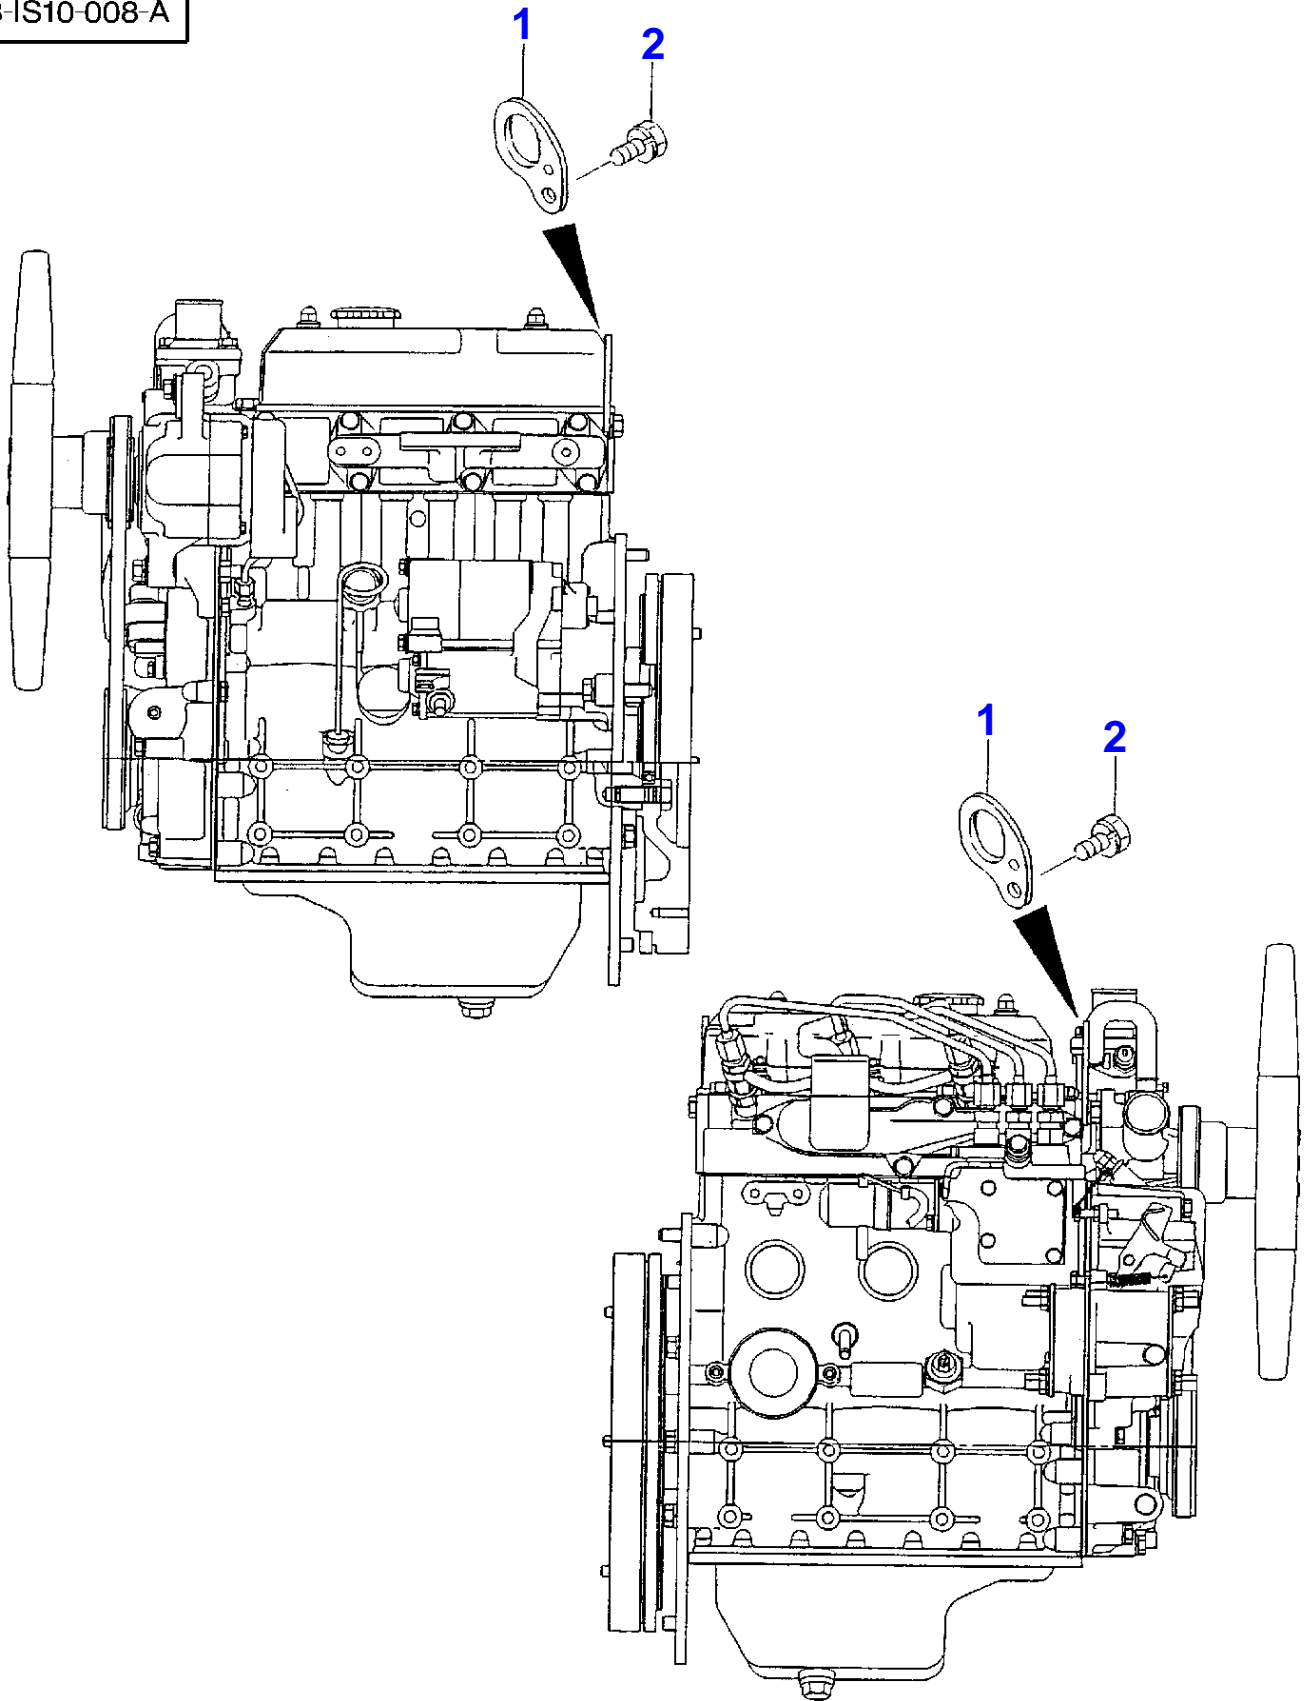

Page Title	Page Number
Engine - Hanger	010-0005
Engine - Cylinder Head	010-0010
Engine - Cylinder Head Cover	010-0015
Engine - Intake Manifold	010-0020
Engine - Exhaust Manifold	010-0025
Engine - Cylinder Block	010-0030
Engine - Cylinder Block	010-0035
Engine - Cylinder Block - Rear Plate	010-0040
Engine - Oil Sump	010-0045
Engine - Timing Gear Housing - UP TO 1173237	010-0050
Engine - Timing Gear Housing - FROM 173238	010-0055
Engine - Rocker Arm	010-0060
Engine - Camshaft	010-0065
Engine - Piston	010-0070
Engine - Crankshaft	010-0075
Engine - Oil Pump	010-0080
Engine - Water Pump	010-0085
Engine - Fan	010-0090
Engine - Injection System	010-0095
Engine - Injection System	010-0100
Engine - Injection Pump	010-0105
Engine - Injection Pump	010-0110
Engine - Fuel Pipe	010-0115
Engine - Repair Kit	010-0120

3-IS10-008-A

Item	Part Number	Qty	Description
1	3710190M3	2	Hanger
2	3704341M1	2	Bolt

3-IS01-012-A

Engine - Cylinder Head

Item	Part Number	Qty	Description	Comments
1	3710139M91	1	Cylinder Head	Up to Serial or Engine Number 154518
	3605684M91	1	Cylinder Head	From Serial or Engine Number 154519
2	3710145M91	3	Glow Plug	(1)
3	3704389M1	2	Cup	(1)
4	3707877M2	5	Plug	(1)
5	3710185M1	3	Seat	(1)
6	3710186M1	3	Valve.	(1)
7	3710187M1	3	Valve.	(1)
8	3710256M1	6	Oil Seal	(1)
9	3711713M1	1	Ball	(1)
10	3710143M2	1	Head Gasket	
11	3710109M1	14	Bolt	
12	3704377M1	2	Stud	Up to Serial or Engine Number 171454
	3607420M1	2	Stud	From Serial or Engine Number 171455

3-IS02-010-A

Engine - Cylinder Head Cover

Item	Part Number	Qty	Description
1	3710149M91	1	Cover
2	3710188M1	1	Plug
3	3710151M1	1	Seal
4	3710127M2	2	Nut
5	3706564M1	2	Gasket
6	3710124M1	1	Hose

3-IS03-009-A