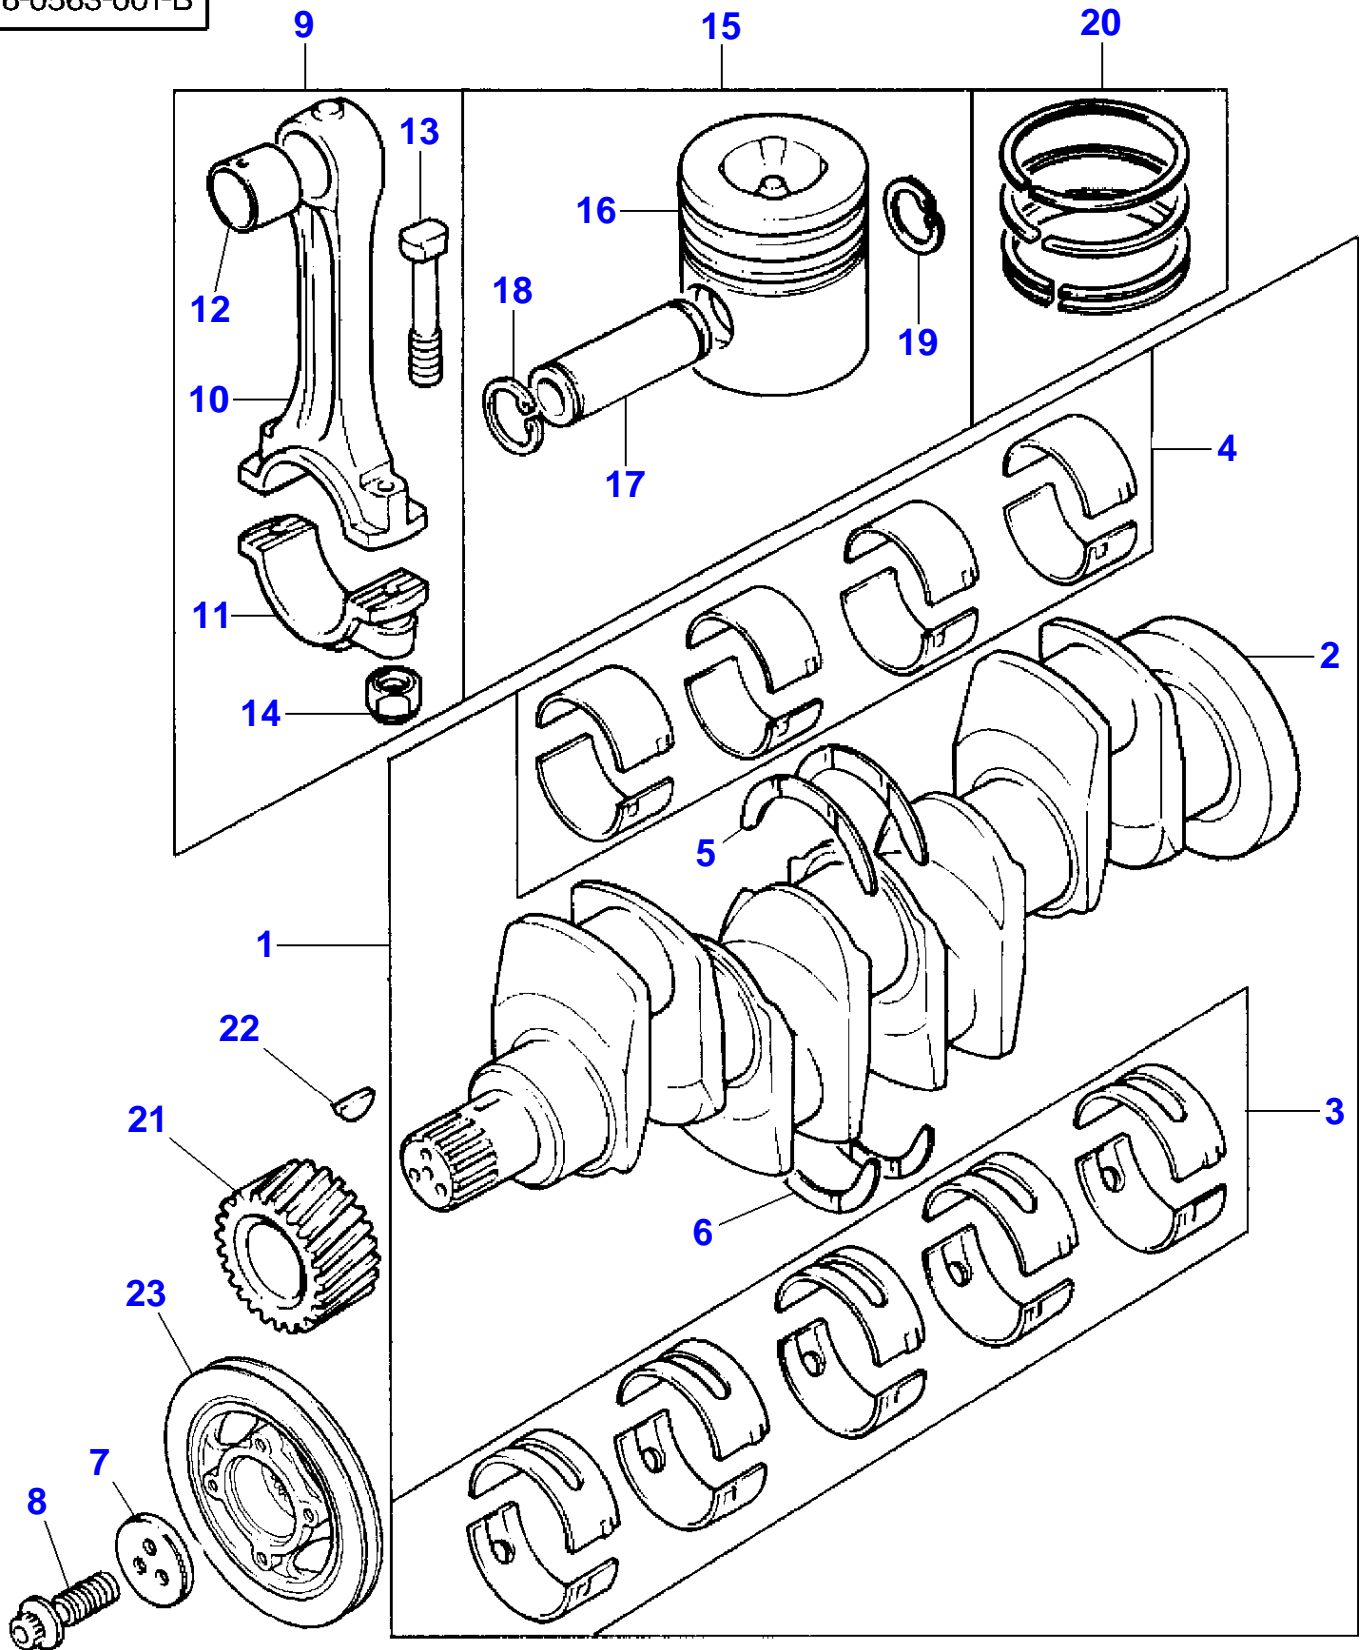

FOOTNOTE [A] SLIP FIT

FOOTNOTE [B] PRESS FIT

6-0563-001-B

Item	Part Number	Qty	Description	Comments
1	3640408M91		Kit, Crankshaft	
2		1	Crankshaft	(1) Not serviced,order REF 1
3	735168M91	1	Kit, Bearing	[A] (1)
	735169M91	X	Kit, Bearing	[A] Thickness (-)0.25MM
	735170M91	X	Kit, Bearing	[A] Thickness (-)0.50MM
	735171M91	X	Kit, Bearing	[A] Thickness (-)0.75MM
4	3637791M91	1	Kit, Bearing	[A] (1)
	3637792M91	X	Kit, Bearing	[A] Thickness (-)0.25MM
	3637793M91	X	Kit, Bearing	[A] Thickness (-)0.50MM
	3637794M91	X	Kit, Bearing	[A] Thickness (-)0.75MM
5	747128M1	2	Thrust Washer	(1)
	735742M1	X	Washer	Thickness (+)0.19MM
6	747129M1	2	Thrust Washer	(1)
	735743M1	X	Washer	Thickness (+)0.19MM
7	4222401M1	1	Block	
8	748074M1	3	Screw	
9	3637028M91	4	Kit, Conrod	
10		1	Conrod	(9) Not serviced,order REF 9
11		1	Cap	(9) Not serviced,order REF 9
12	744971M1	1	Bush	(9)
13	4222485M1	2	Screw	(9) Replace and repair. Old not interchangeable with new 3637029M1
14	3637030M1	2	Nut	(9)
15	3640593M91	4	Kit, Piston	
16		1	Piston	(15) Not serviced,order REF 15
17		1	Pin	(15) Not serviced,order REF 15
18	1476196X1	1	Circlip	(15)
19	1476196X1	1	Circlip	(15)
20	3641316M91	4	Kit, Piston Ring	
21	748201M1	1	Gear	
22	2196X	1	Key	
23	4222400M1	1	Pulley,Crank	