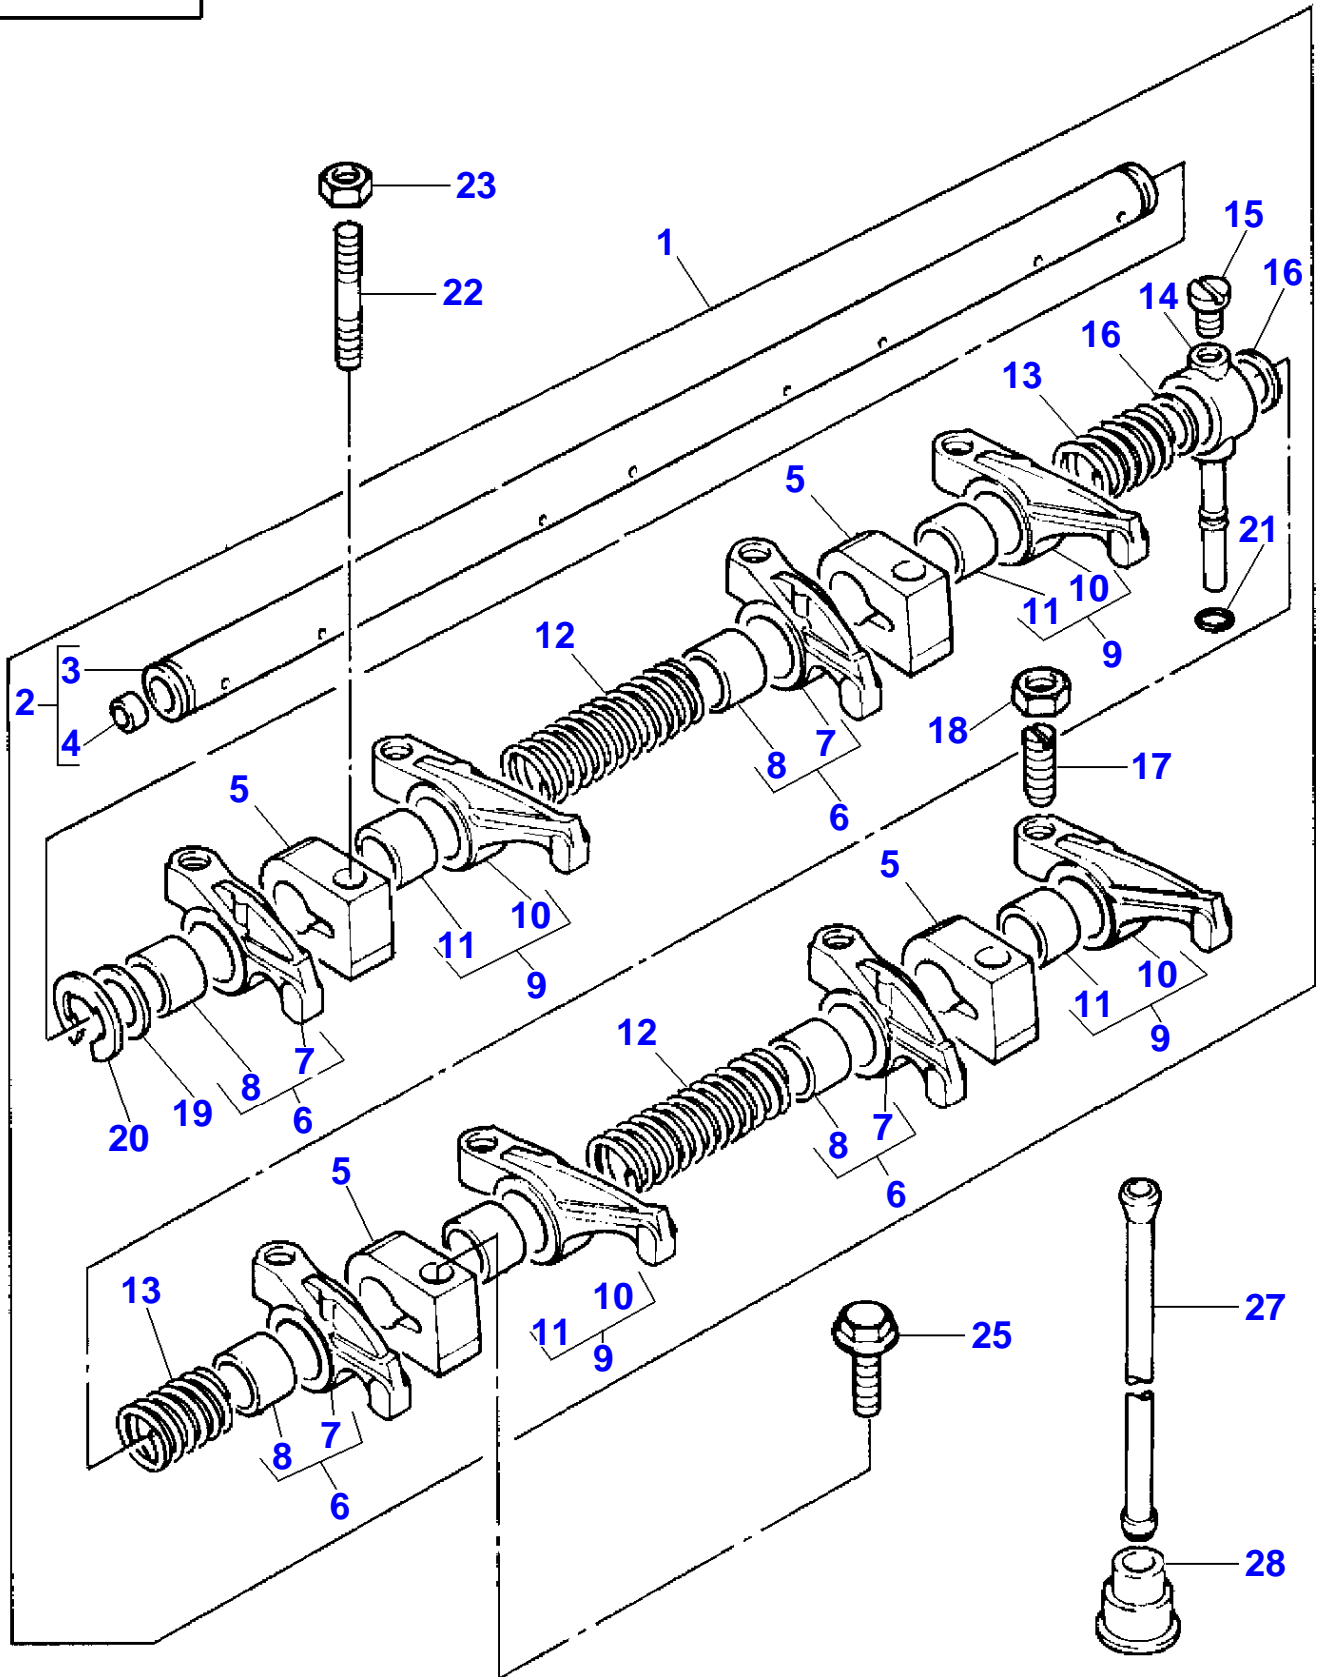

Item	Part Number	Qty	Description	Comments
1	4222486M91	1	Kit, Cyl. Head	
2		1	Cylinder Head	(1) Not serviced,order REF 1
3	731354M1	1	Plug	(1)
4	733536M1	4	Plug	(1)
7	748413M1	4	Valve Inlet	(1)
8	4223073M1	4	Guide	(1) Replace and repair. Old not interchangeable with new 3640676M1
9	733824M1	4	Washer	(1)
10	740467M1	4	Spring	(1)
11	740465M1	4	Spring	(1)
12	3637041M1	4	Seal	(1)
13	740468M1	4	Cap	(1)
14	736453M1	8	Cotter	(1)
15	748309M1	4	Valve Exhaust	(1)
16	4223074M1	4	Guide	(1) Replace and repair. Old not interchangeable with new 748420M1
17	733824M1	4	Washer	(1)
18	740467M1	4	Spring	(1)
19	740465M1	4	Spring	(1)
20	3637041M1	4	Seal	(1)
21	740468M1	4	Cap	(1)
22	736453M1	8	Cotter	(1)
23	4222343M1	1	Cover	
24	3638703M1	1	Joint	
25		6	Screw	
26	376606X1	2	Plug	(1)
27	1476192X1	4	Plug	
28	1476243X1	2	Screw	
29	745662M1	8	Screw	
30	745663M1	12	Screw	
31	3641865M1	1	Head Gasket	
32	3639268M1	2	Dowel	
34	731410M1	1	Plug	(1)
35	376178X1	1	Washer	(1)
36	3637050M1	1	Plate	
37	3637051M1	4	Screw	
38	3637053M1	2	Screw	
39	3638411M1	1	Plate	
40	3637139M1	2	Screw	

6-0569-001-A