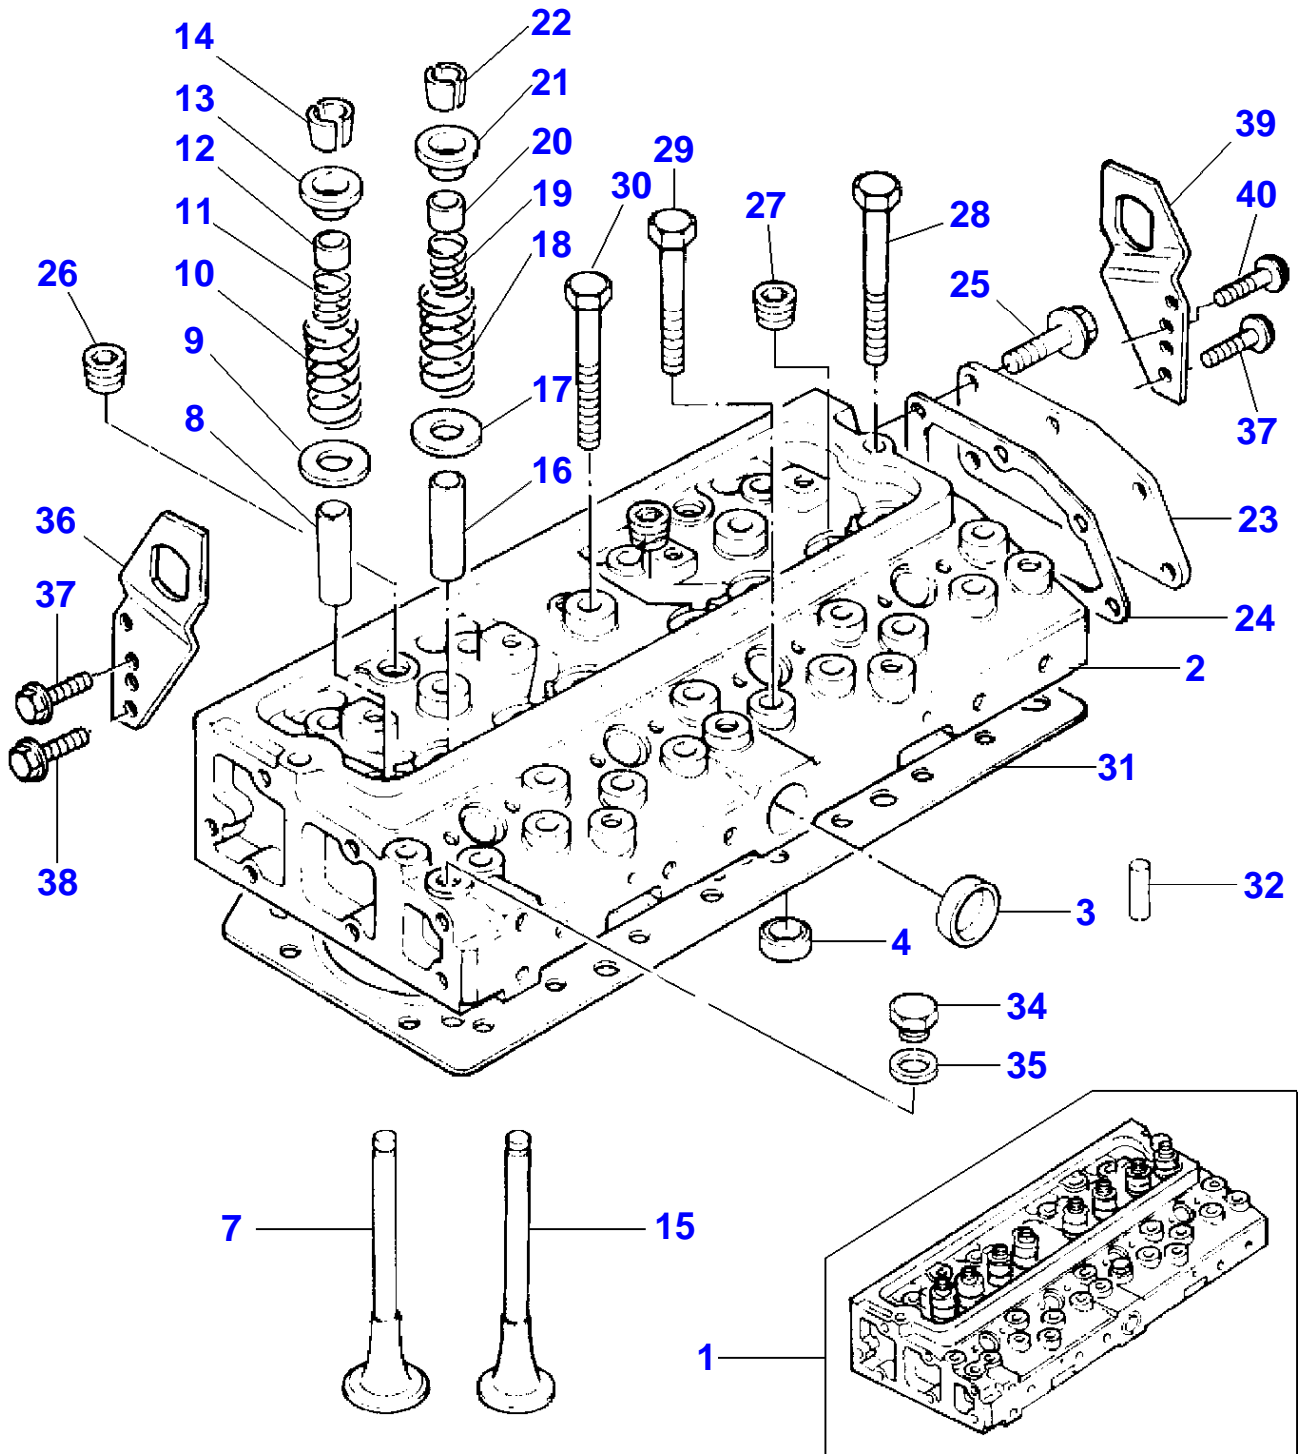

6-0566-002-A

Item	Part Number	Qty	Description	Comments
1	4222486M91	1	Kit, Cyl. Head	
2		1	Cylinder Head	(1) Not serviced,order REF 1
3	731354M1	1	Plug	(1)
4	733536M1	4	Plug	(1)
7	748413M1	4	Valve Inlet	(1)
8	4223073M1	4	Guide	(1) Replace and repair. Old not interchangeable with new 3640676M1
9	733824M1	4	Washer	(1)
10	740467M1	4	Spring	(1)
11	740465M1	4	Spring	(1)
12	3637041M1	4	Seal	(1)
13	740468M1	4	Cap	(1)
14	736453M1	8	Cotter	(1)
15	748309M1	4	Valve Exhaust	(1)
16	4223074M1	4	Guide	(1) Replace and repair. Old not interchangeable with new 748420M1
17	733824M1	4	Washer	(1)
18	740467M1	4	Spring	(1)
19	740465M1	4	Spring	(1)
20	3637041M1	4	Seal	(1)
21	740468M1	4	Cap	(1)
22	736453M1	8	Cotter	(1)
23	4222343M1	1	Cover	
24	3638703M1	1	Joint	
25		6	Screw	
26	376606X1	2	Plug	(1)
27	1476192X1	4	Plug	
28	1476243X1	2	Screw	
29	745662M1	8	Screw	
30	745663M1	12	Screw	
31	3641865M1	1	Head Gasket	
32	3639268M1	2	Dowel	
34	731410M1	1	Plug	(1)
35	376178X1	1	Washer	(1)
36	3637050M1	1	Plate	
37	3637051M1	4	Screw	
38	3637053M1	2	Screw	
39	3638411M1	1	Plate	
40	3637139M1	2	Screw