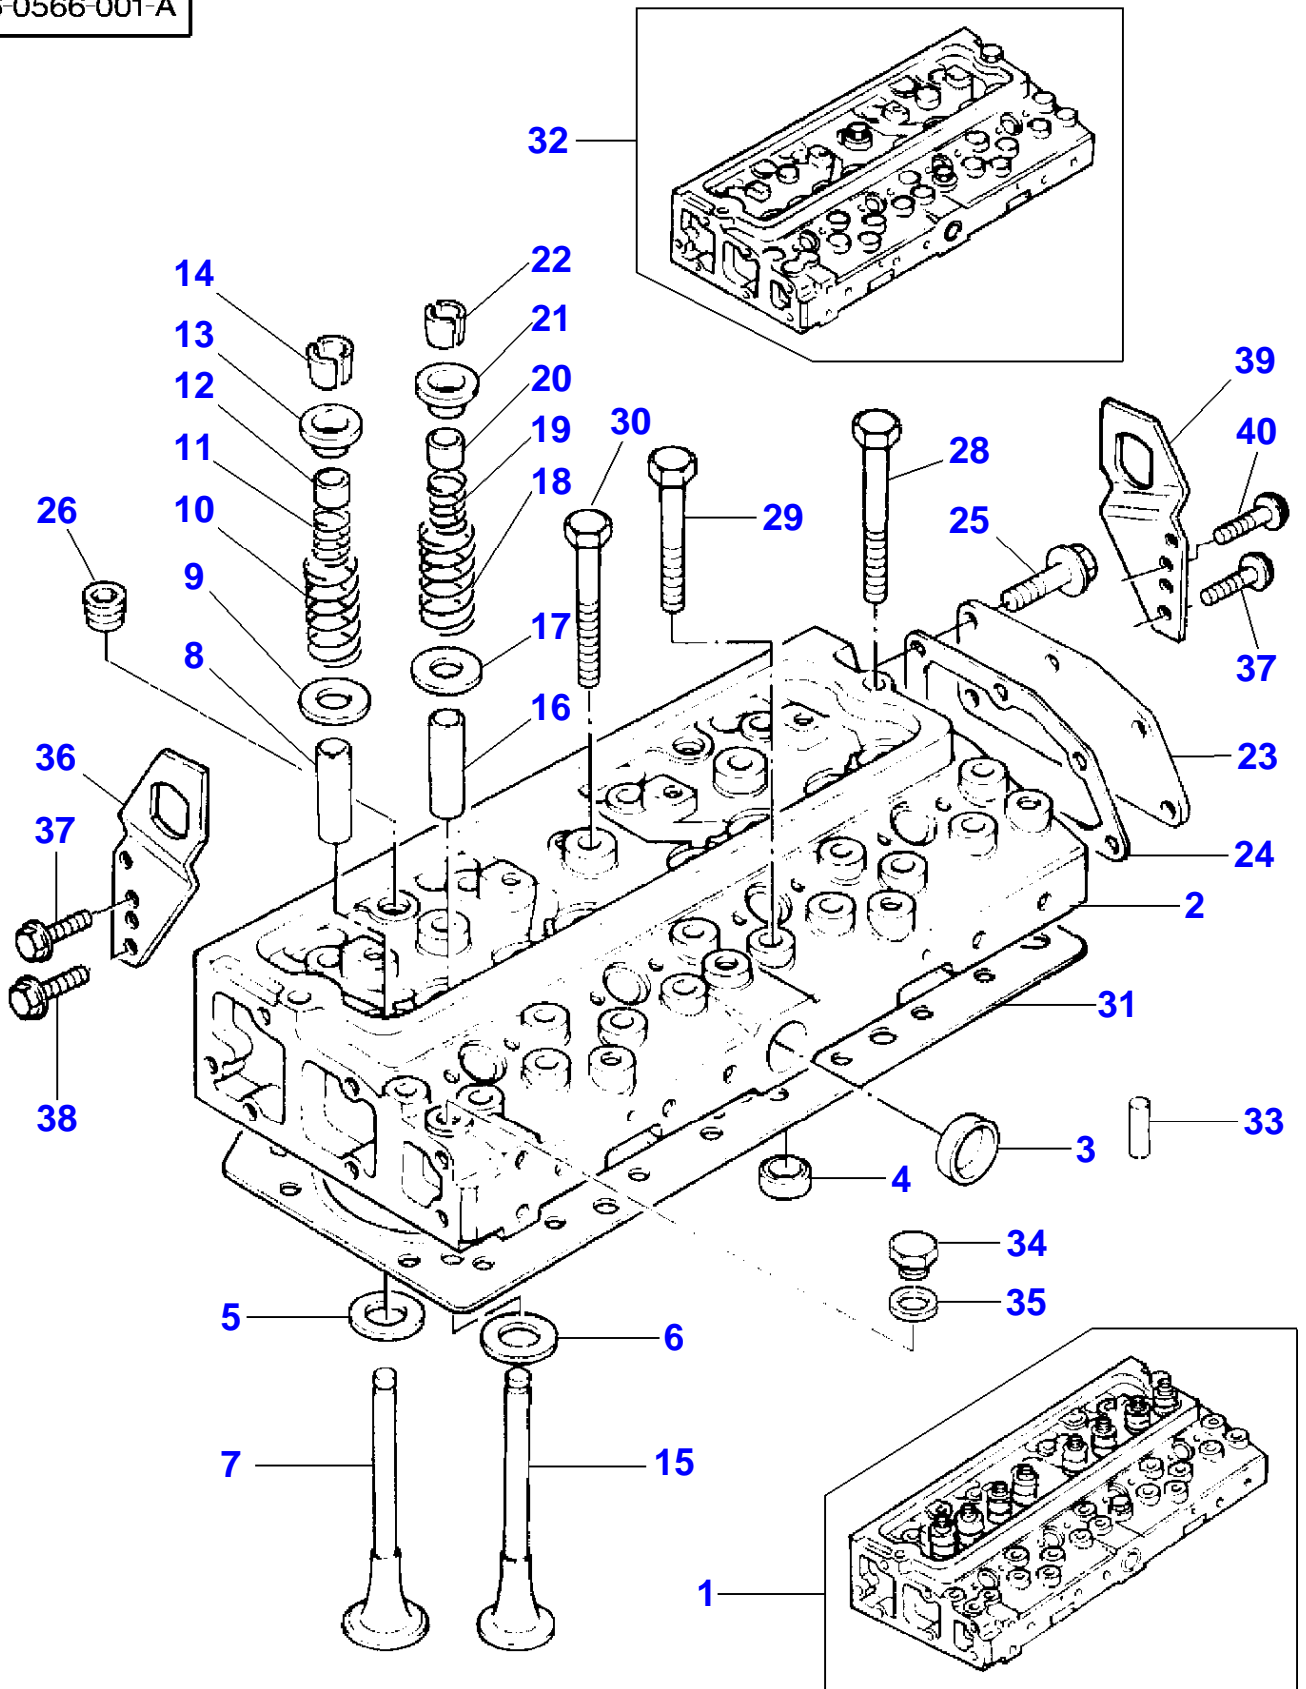

6-0566-001-A

Item	Part Number	Qty	Description	Comments
1	4222358M91	1	Kit, Cyl. Head	Replace and repair. Old not interchangeable with new 3641801M91
2		1	Cylinder Head	(1) Not serviced,order REF 1
3	731354M1	1	Plug	(1)
4	733536M1	4	Plug	(1)
5	3640677M1	4	Insert	(1)
6	3640712M1	4	Insert	(1)
7	3640597M1	4	Valve Inlet	(1)
8	4223073M1	4	Guide	(1) Replace and repair. Old not interchangeable with new 3640676M1
9	733824M1	4	Washer	(1)
10	740467M1	4	Spring	(1)
11	740465M1	4	Spring	(1)
12	3637041M1	4	Seal	(1)
13	740468M1	4	Cap	(1)
14	736453M1	8	Cotter	(1)
15	748309M1	4	Valve Exhaust	(1)
16	4223074M1	4	Guide	(1) Replace and repair. Old not interchangeable with new 748420M1
17	733824M1	4	Washer	(1)
18	740467M1	4	Spring	(1)
19	740465M1	4	Spring	(1)
20	3637041M1	4	Seal	(1)
21	740468M1	4	Cap	(1)
22	736453M1	8	Cotter	(1)
23	4222343M1	1	Cover	
24	3638703M1	1	Joint	
25		6	Screw	
26	1476192X1	4	Plug	(1)
28	1476243X1	2	Screw	
29	745662M1	8	Screw	
30	745663M1	12	Screw	
31	3641865M1	1	Head Gasket	
32	4222358M91	1	Kit, Cyl. Head	Replace and repair. Old not interchangeable with new 3641801M91
33	3639268M1	2	Dowel	
34	731410M1	1	Plug	(1)
35	376178X1	1	Washer	(1)
36	3637050M1	1	Plate	
37	3637051M1	4	Screw	
38	3637053M1	2	Screw	
39	3638411M1	1	Plate	
40	3637139M1	2	Screw