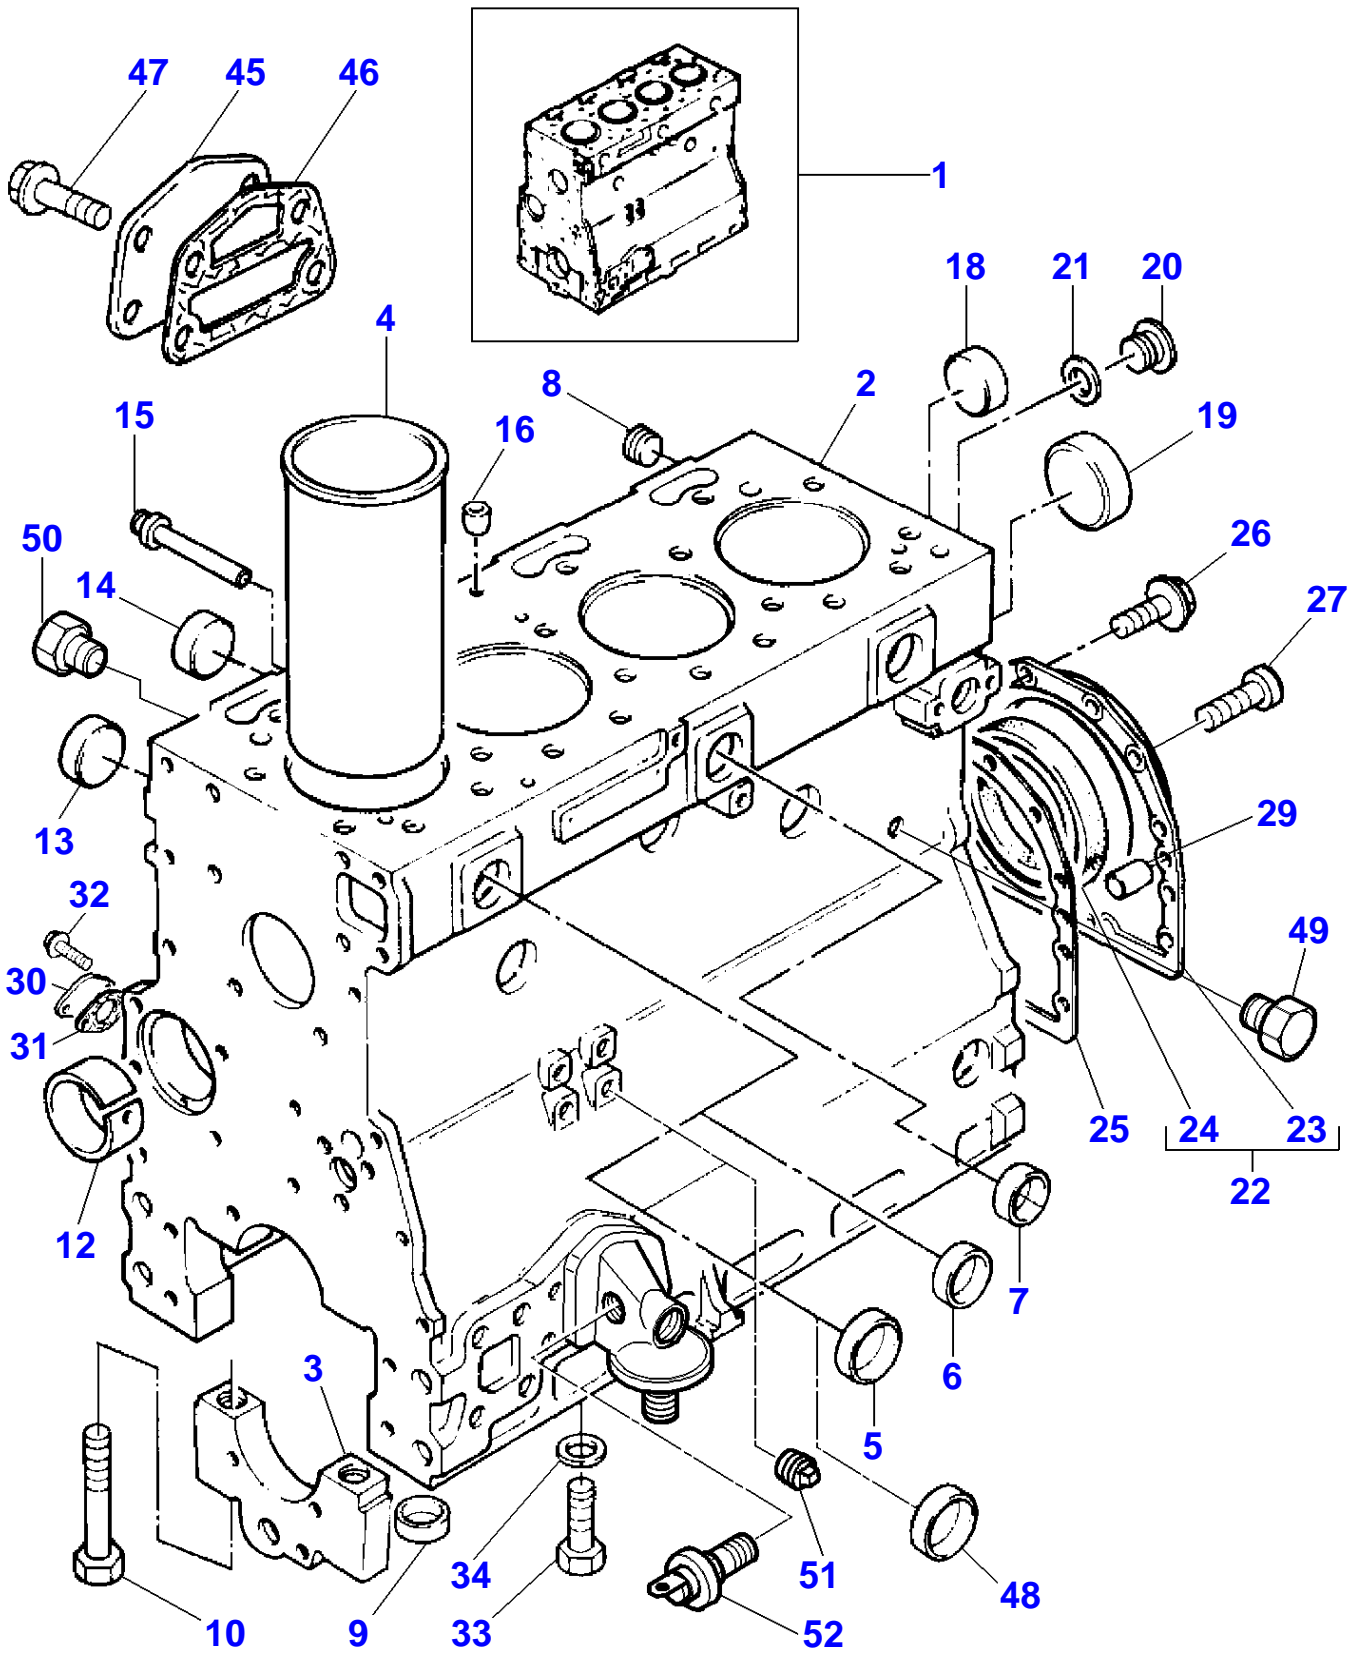

6-0560-002-A

Item	Part Number	Qty	Description	Comments
	4222476M1	1	Motor	MF8937 Up to Serial or Engine Number H11.04 -H09.05/6 -H10.06/7
	4222476M1	1	Motor	MF8939 Up to Serial or Engine Number H14.07
1	4222484M91	1	Kit,Cyl.Block	
2		1	Block	(1) Not serviced,order REF 1
3		5	Bearing Cap	(1) Not serviced,order REF 1
4	748216M1	4	Liner	[A]
	748215M1	4	Liner	[B] (1)
5	731354M1	5	Plug	(1)
6	731856M1	2	Plug	(1)
7	731354M1	1	Plug	(1)
8	363819X1	1	Plug	(1)
9	733072M1	10	Ring	(1)
10	1476108X1	10	Screw	(1)
12	4222017M1	1	Bush	(1)
13	746259M1	4	Plug	(1)
14	746259M1	3	Plug	(1)
15	1476282X1	1	Plug	
16	736868M1	1	Plug	
18	746259M1	2	Plug	
19	4222043M1	1	Plug	
20	376180X1	1	Plug	(1)
21	3638664M1	1	Washer	(1)
22	3640868M91	1	Housing	
23		1	Cover	(22) Not serviced,order REF 22
24	1447691M1	1	Seal	(22)
25	4223587M1	1	Joint	
26	3637011M1	12	Screw	
27	3641756M1	2	Screw	
29	731947M1	2	Dowel	
30	748416M1	1	Plate	
31	3638696M1	1	Joint	
32	3641755M1	2	Screw	
33	348281X1	4	Screw	(1)
34	376616X1	4	Bush	(1)
45	4222048M1	1	Plate	(1)
46	3638708M1	1	Joint	(1)
47	3638424M1	4	Screw	(1)
48	3641736M1	1	Plug	(1)
49	376670X1	1	Plug	
50	376670X1	1	Plug	
51	731996M1	1	Plug	
52	1446108M91	1	Switch	

FOOTNOTE [A] SLIP FIT

FOOTNOTE [B] PRESS FIT