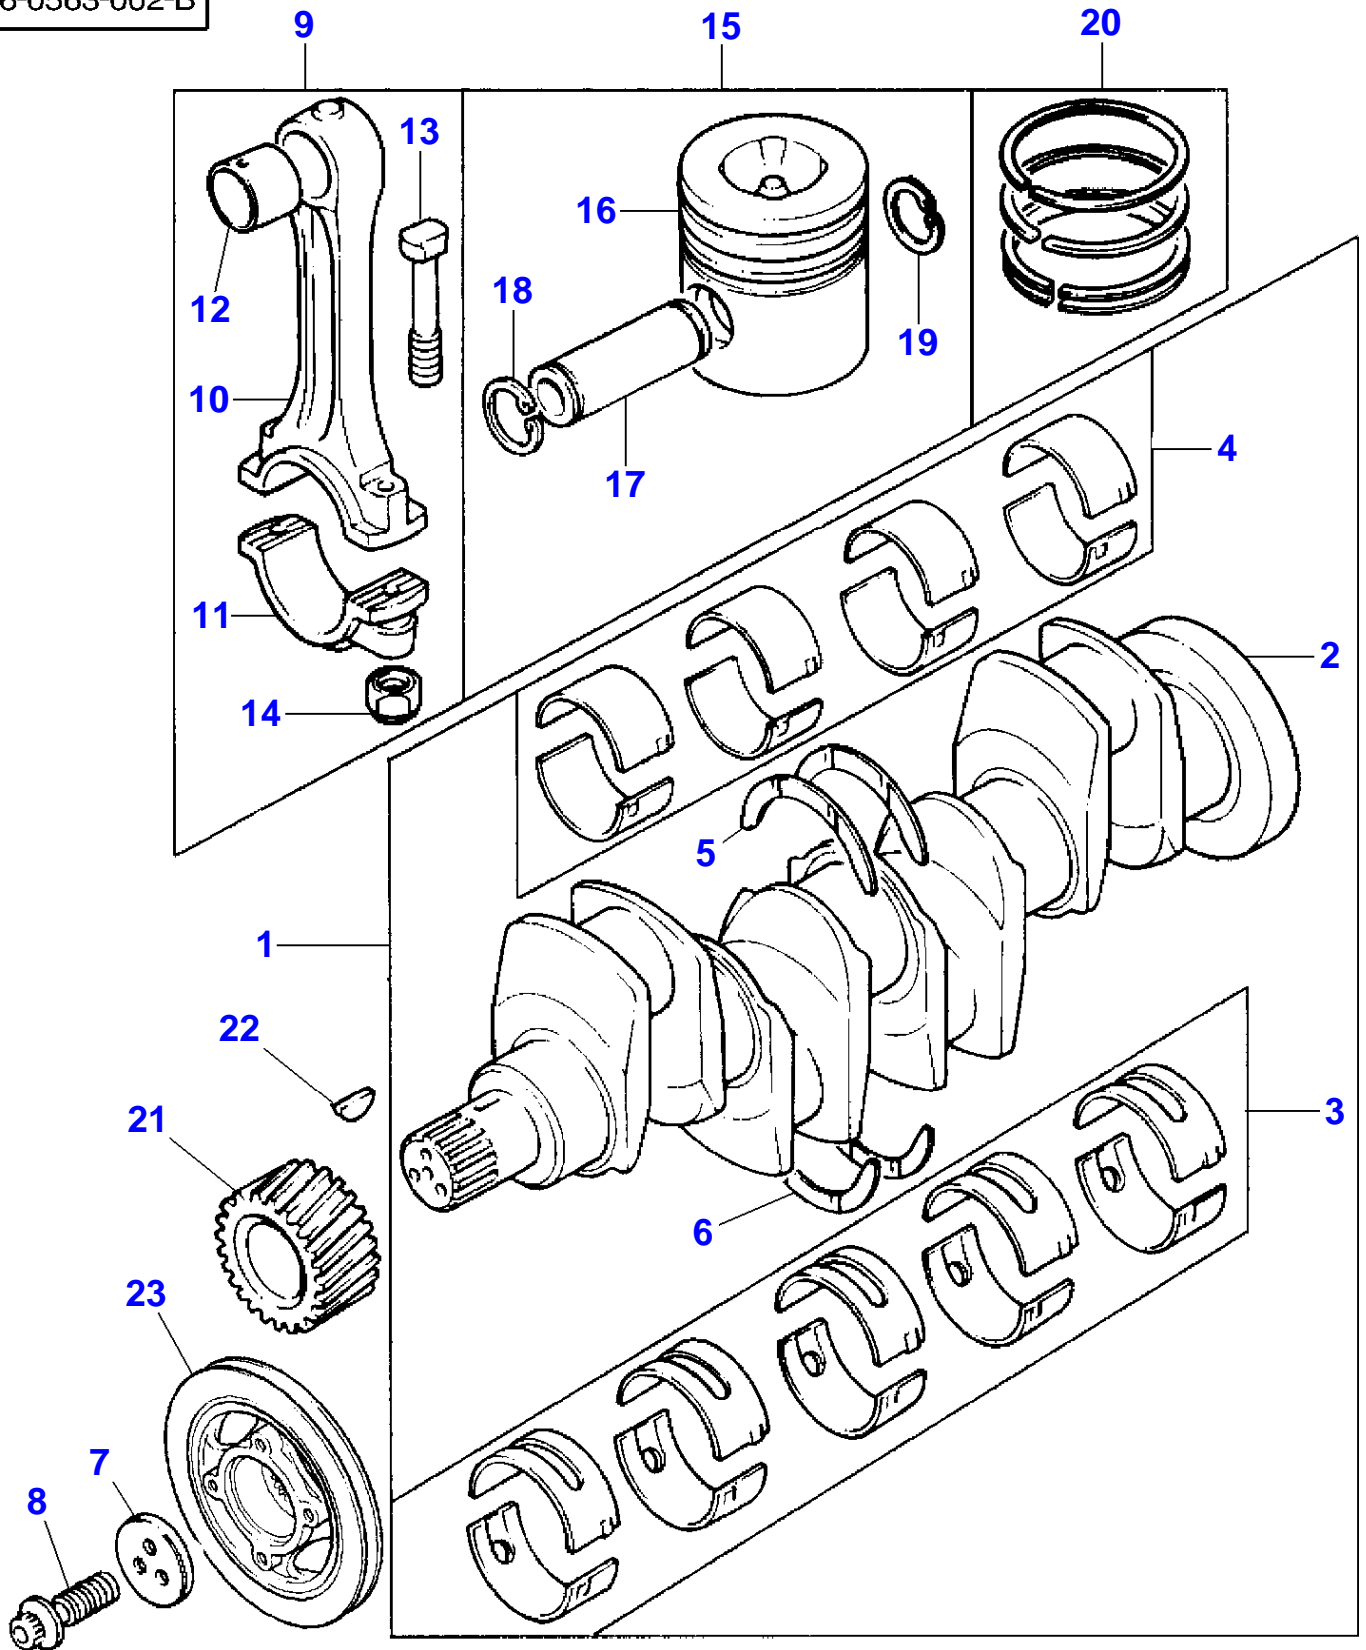

6-0563-002-B

Item	Part Number	Qty	Description	Comments
1	3637401M91		Kit, Crankshaft	
2		1	Crankshaft	(1) Not serviced,order REF 1
3	735168M91	1	Kit, Bearing	[A] (1)
	735169M91	X	Kit, Bearing	[A] Thickness (-)0.25MM
	735170M91	X	Kit, Bearing	[A] Thickness (-)0.50MM
	735171M91	X	Kit, Bearing	[A] Thickness (-)0.75MM
4	736950M91	1	Kit, Bearing	[A] (1)
	736951M91	X	Kit, Bearing	[A] Thickness (-)0.25MM
	736952M91	X	Kit, Bearing	[A] Thickness (-)0.50MM
	736953M91	X	Kit, Bearing	[A] Thickness (-)0.75MM
5	747128M1	2	Thrust Washer	(1)
	735742M1	X	Washer	Thickness (+)0.19MM
6	747129M1	2	Thrust Washer	(1)
	735743M1	X	Washer	Thickness (+)0.19MM
7	4222401M1	1	Block	
8	748074M1	3	Screw	
9	3637034M91	4	Kit, Conrod	
10		1	Conrod	(9) Not serviced,order REF 9
11		1	Cap	(9) Not serviced,order REF 9
12	733767M1	1	Bush	(9)
13	4222485M1	2	Screw	(9)
14	3637030M1	2	Nut	(9)
15	3638989M91	4	Kit, Piston	
16		1	Piston	(15) Not serviced,order REF 15
17		1	Pin	(15) Not serviced,order REF 15
18	376131X1	1	Clip	(15)
19	376131X1	1	Clip	(15)
20	3637033M91	4	Kit, Piston Ring	
21	748201M1	1	Gear	
22	2196X	1	Key	
23	4222400M1	1	Pulley,Crank	

FOOTNOTE [A] PRE-FINISHED