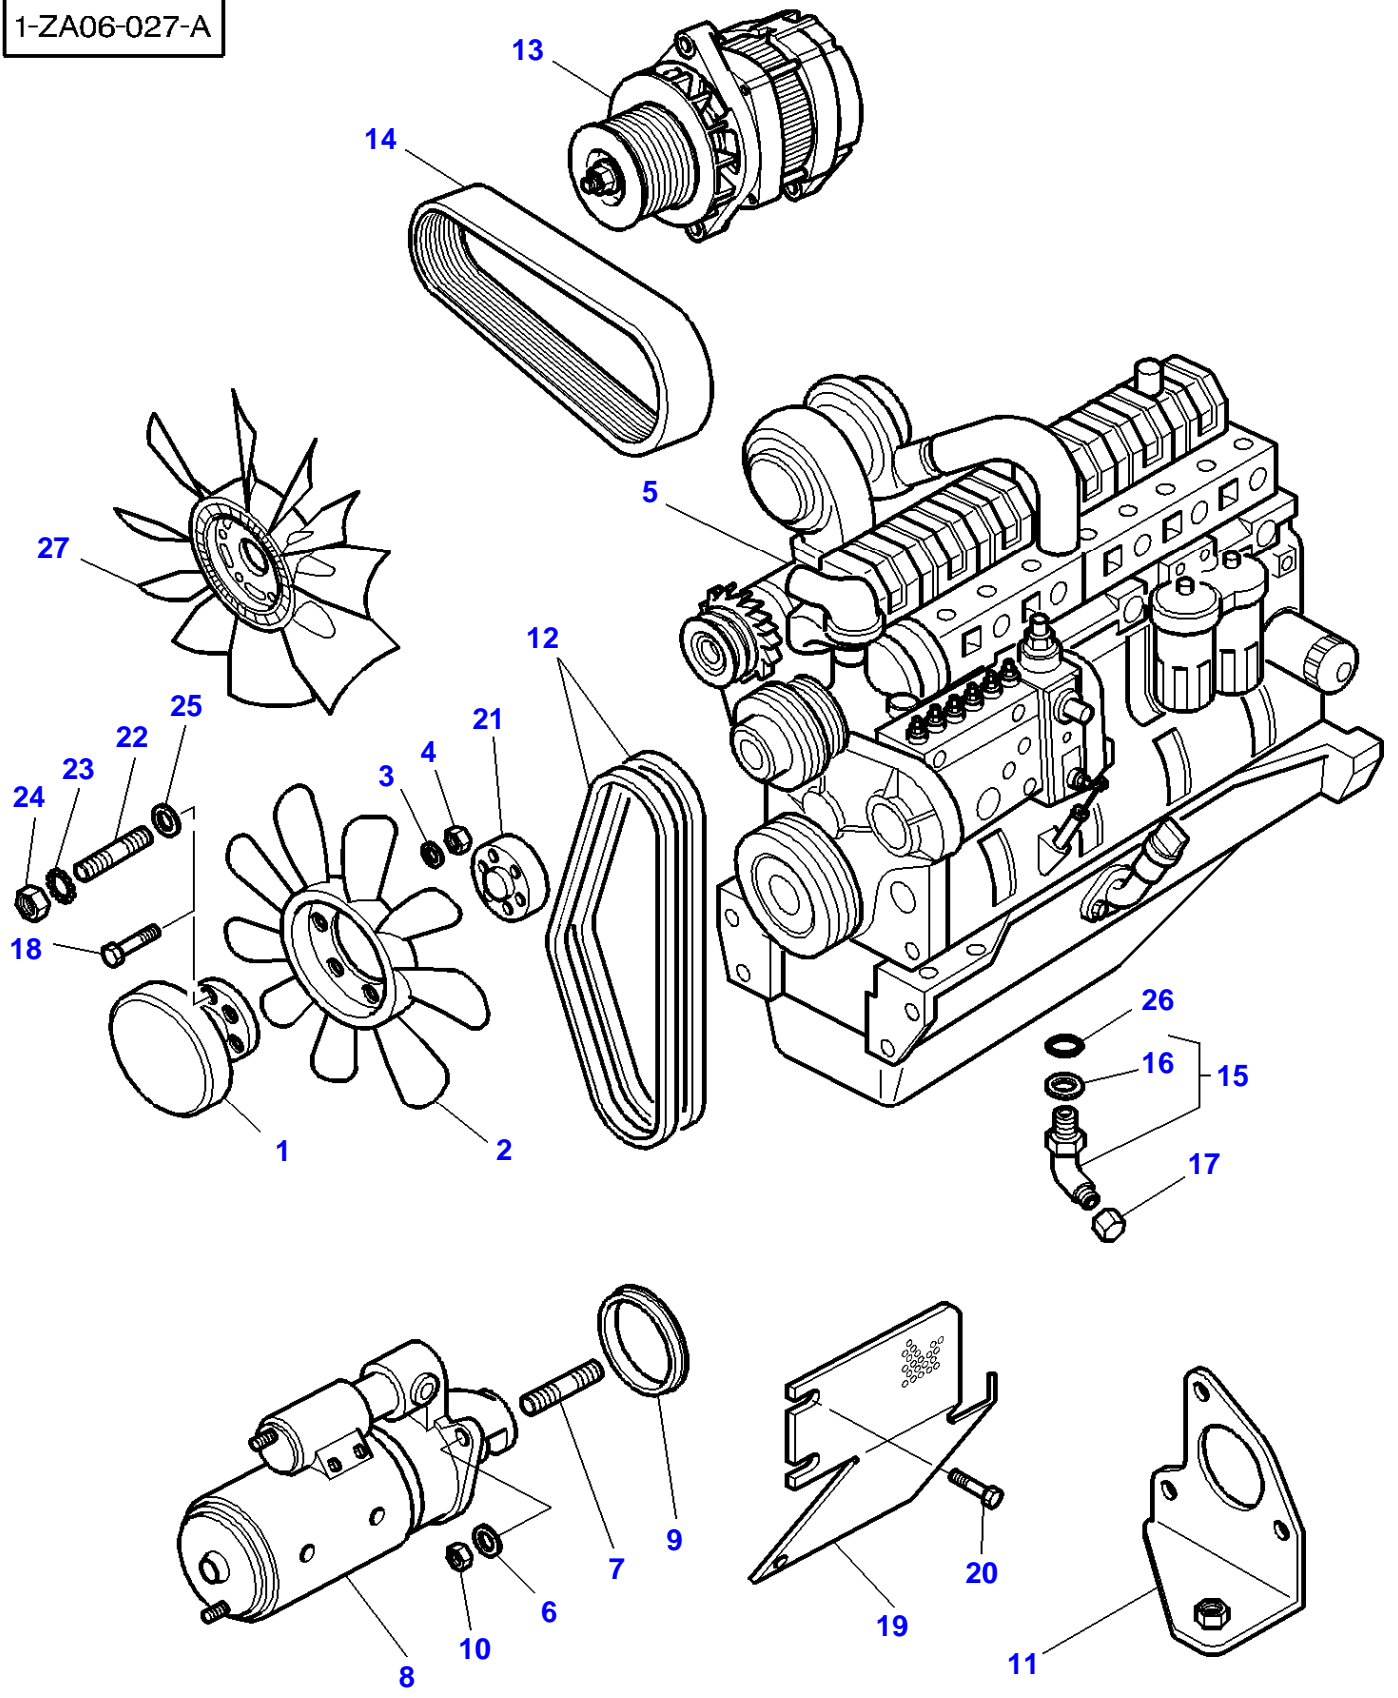

1-ZA06-027-A

Engine And Equipment

Item	Part Number	Qty	Description	Comments
1	3777245M2	1	Clutch	MF 8260
	3786706M1	1	Clutch	MF 8260 XTRA
2	3777244M1	1	Fan	MF 8260
3	390972X1	6	Washer Metric	M8
4	394367X1	6	Locknut	M8
5	3785278M91	1	Engine	MF 8260 634 DSBIE
	V832860344	1	Engine	MF 8260 XTRA 634 DWBAE
6	390734X1	3	Washer	
7	391005X1	3	Stud	
8	3581576M3	1	Startermotor	[A] Up to Serial or Engine Number K073010 See Page - Reference Number 010-0030/1
	3784889M2	1	Startermotor	[A] From Serial or Engine Number K073011 See Page - Reference Number 010-0035/1
9	3778469M1	1	Spacer	
10	339402X1	3	Nut	
11	3781103M1	1	Support	Up to Serial or Engine Number K110016
	3785725M1	1	Support	From Serial or Engine Number K110017
12	3381364M91	1	Kit, Belt	Up to Serial or Engine Number L254008 Length 1500MM
	3786922M91	1	Belt,Fan	From Serial or Engine Number L254009 Length 1510MM
13	3780634M1	1	Alternator	Up to Serial or Engine Number K170035 120 AMP. See Page - Reference Number 010-0020/1
	3821976M92	1	Alternator	From Serial or Engine Number K170036 120 AMP. See Page - Reference Number 010-0025/1
14	3777748M2	1	Belt	MF 8260
	5016260M1	1	Belt	MF 8260 XTRA
15	3019590X91	1	Union	
16	3019397X1	1	O Ring	(15)
17	22833X	1	Cap	
18	3009492X1	6	Hex. Sock. Screw	Up to Serial or Engine Number K310033 M10 X 25
	3009495X1	6	Bolt Metric	MF 8260 From Serial or Engine Number K310034 Up to Serial or Engine Number L116031 M10 X 40
19	3780420M2	1	Cowl	
20	3009492X1	2	Hex. Sock. Screw	M10 X 25
21	3787873M1	X	Spacer	Up to Serial or Engine Number L339016 Thickness 15MM
	4270818M1	1	Spacer	From Serial or Engine Number L339017 Thickness 30MM
22	3581306M1	6	Stud	M10 X 56 Up to Serial or Engine Number L241026
	3011353X1	6	Stud	M10 X 52 From Serial or Engine Number L241027
	3008483X1	6	Stud	M10 X 35
23	339376X1	6	Lock Washer	MF 8260 XTRA
24	1441932X1	6	Nut Metric	M10
25	385362X1	6	Washer	MF 8260 XTRA
26	390202X1	1	Seal	From Serial or Engine Number L156027
27	3788061M1	1	Fan	MF 8260 XTRA

FOOTNOTE [A] THE APPROPRIATE SAFETY DECALS MUST BE ORDERED AND FITTED TO THIS PART