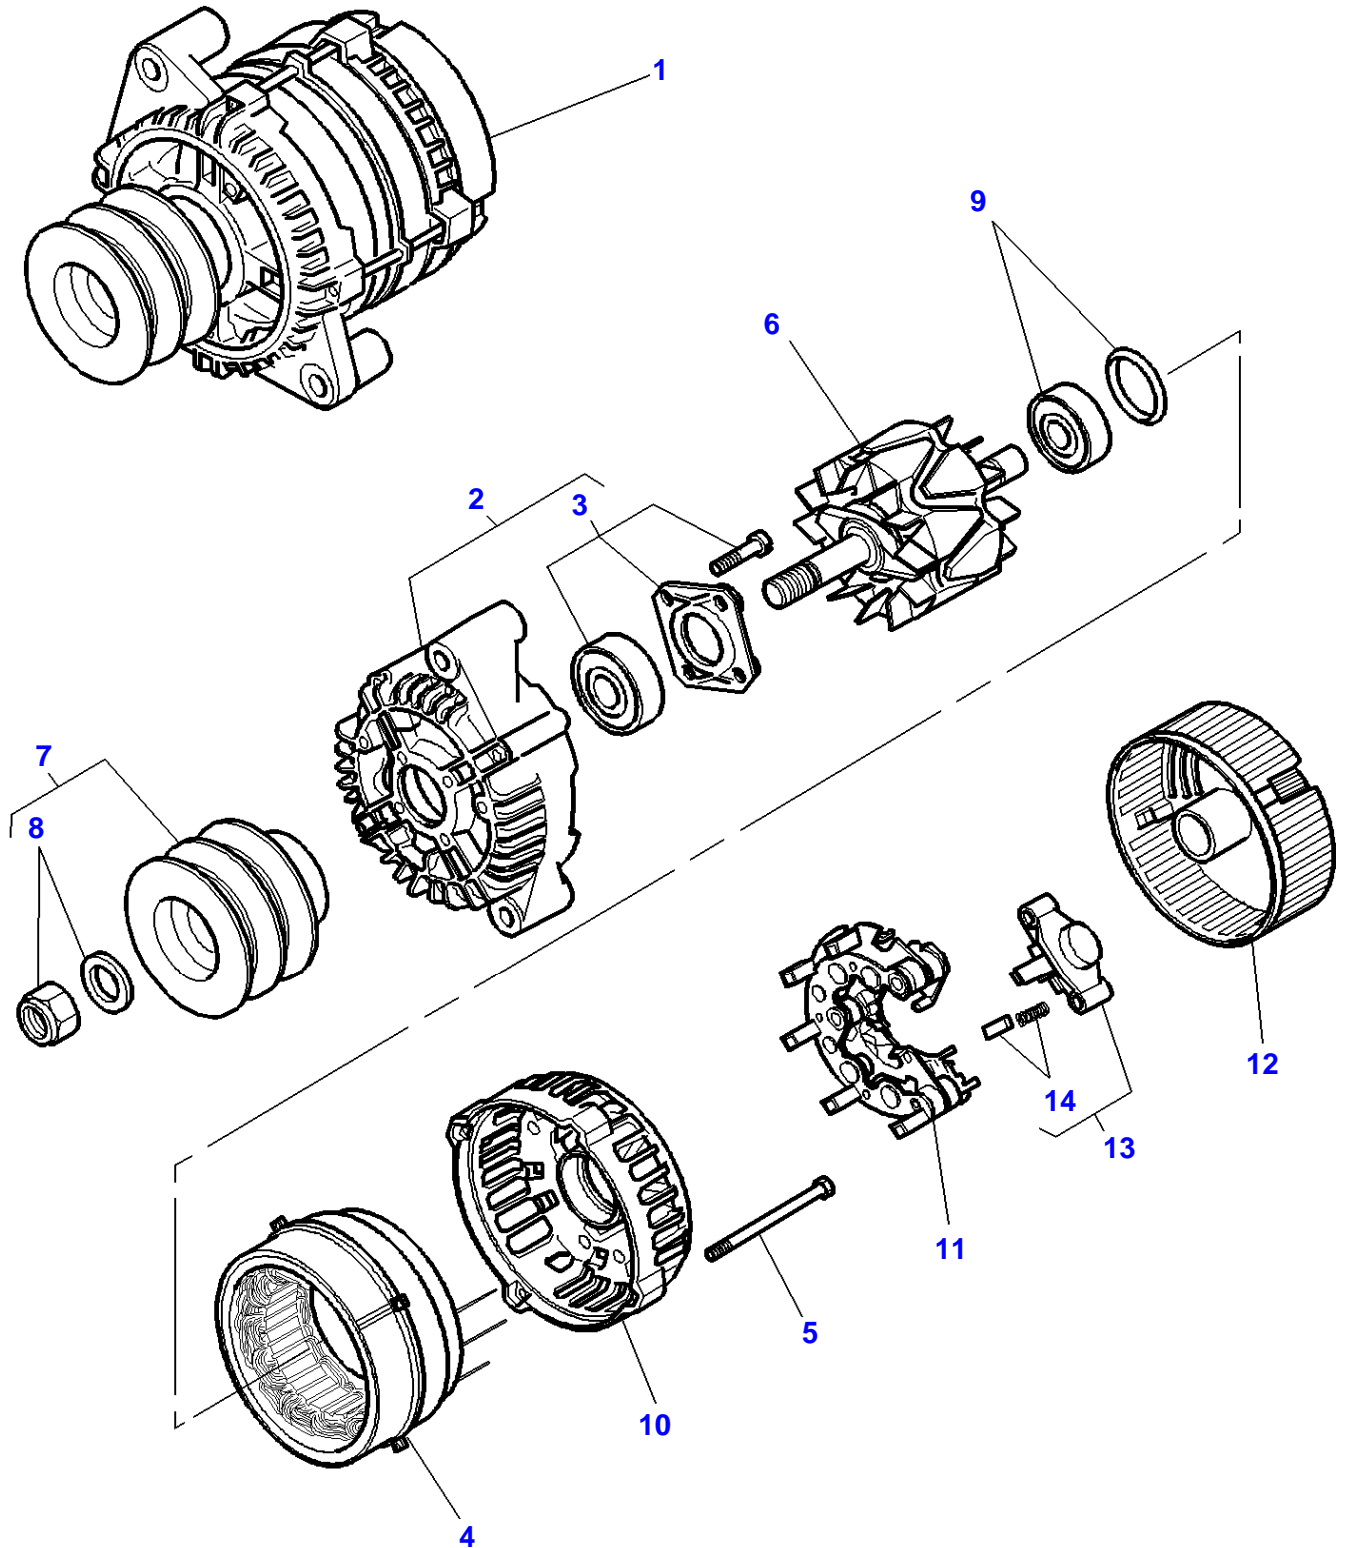

1-ZC35-001-B

Massey Ferguson

8260 LST TRACTOR - |---> 01 / 2001 - 1637349

1637349

Alternator - ISKRA - From Serial or Engine Number K170036

Page010-0025

Item	Part Number	Qty	Description	Comments
1	3821976M92	1	Alternator	AAK-IV 120 AMP
2		1	Nose	(1) Not serviced,order REF. 1
3	3904379M91	1	Kit, Bearing	(2)
4		1	Stator	(1) Not serviced,order REF. 1
5	3904380M91	1	Kit, Bolt	(1)
6		1	Rotor	(1) Not serviced,order REF. 1
7	3823684M1	1	Pulley	(1)
8	3904381M91	1	Kit, Nut	(7)
9	3904382M91	1	Kit, Bearing	(1)
10		1	Rear Cover Assy.	(1) Not serviced,order REF. 1
11	3904383M91	1	Rectifier	(1)
12	3904384M1	1	Cover	(1)
13	3904385M91	1	Regulator	(1)
14		1	Kit, Brush	(13) Not serviced,order REF. 13