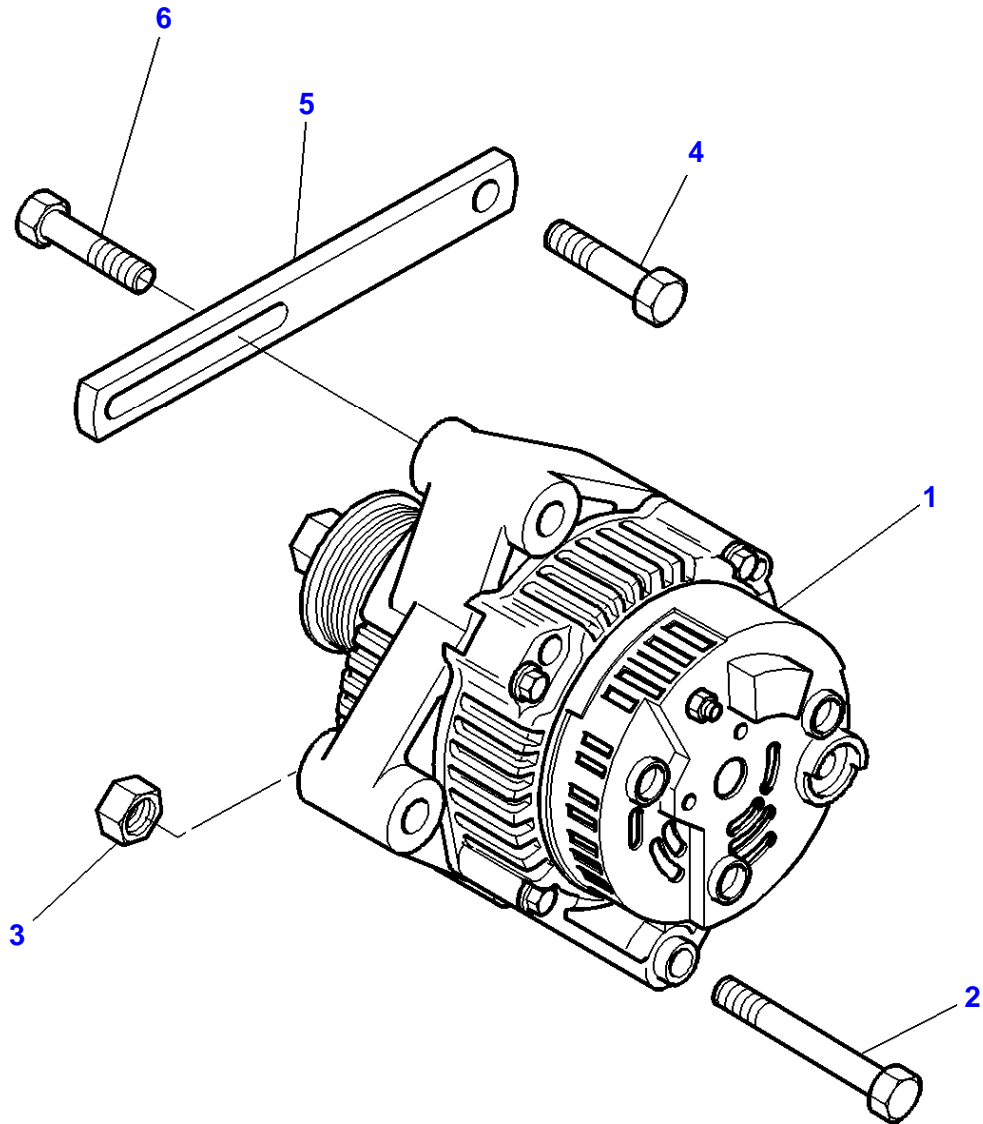

1-ZA10-008-A

Massey Ferguson

8260 LST TRACTOR - |---> 01 / 2001 - 1637349

1637349

Alternator And Bracket - From Serial or Engine Number K170036

Page010-0015

Item	Part Number	Qty	Description	Comments
1	3821976M92	1	Alternator	120 AMP. See Page - Reference Number 010-0025/1
2	391245X1	1	Bolt Metric	M8 X 130
3	390345X1	1	Nut Metric	M8
4	339010X1	1	Bolt Metric	M8 X 40
5	3785834M2	1	Tensioner	MF 8260
		1	Tensioner	[A] MF 8260 XTRA
6	339761X1	1	Hex. Sock. Screw	M8 X 25

FOOTNOTE [A] NOT USED