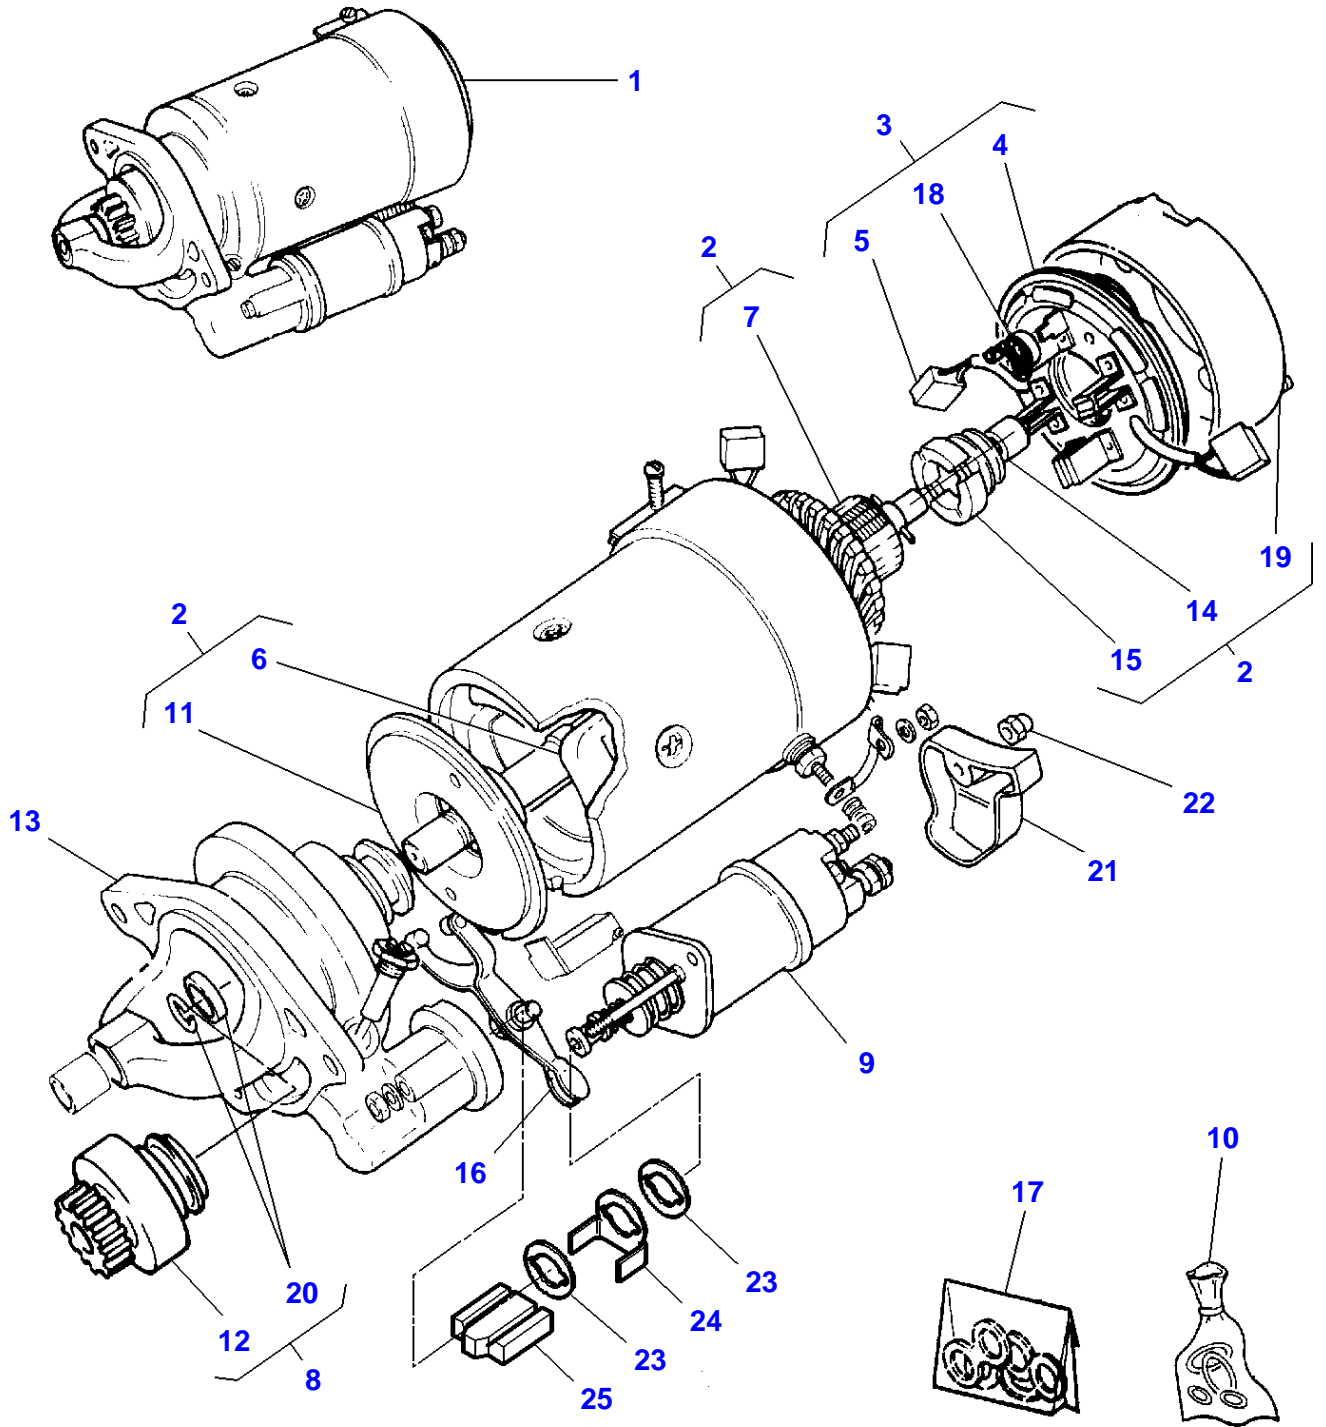

Page010-0010

Item	Part Number	Qty	Description	Comments
1	3780634M1	1	Alternator	120 AMP. See Page - Reference Number 010-0020/1
2	1442487X1	1	Bolt Metric	M10 X 130
3	390734X1	1	Washer	Diameter 10-21 X 2 MM
4	339402X1	1	Nut	M10
5	3780945M1	1	Tensioner	
6	3009491X1	1	Hex. Sock. Screw	M10 X 20
7	339168X1	1	Screw	M8 X 50
8	390972X1	1	Washer Metric	Diameter 8-17 X 1,7 MM

1-ZC50-002-B

Item	Part Number	Qty	Description	Comments
1	3581576M3	1	Startermotor	[A] M127/2.8
2	3902392M91	1	Parts Pack	(1)
3	3902391M91	1	Parts Pack	(1)
4		1	Kit, Spring	(3) Not serviced,order REF NO 3
5		1	Kit, Brush	(3) Not serviced,order REF NO 3
6		1	Coil	(2) Not serviced,order REF NO 2
7		1	Armature	(2) Not serviced,order REF NO 2
8	3902390M91	1	Parts Pack	(1)
9	3904281M2	1	Solenoid	(1) Replace and repair. Old not interchangeable with new 3901191M1
10	1887967M91	1	Kit	(1)
11		1	Bearing Plate	(2) Not serviced,order REF NO 2
12		1	Drive	(8) Not serviced,order REF NO 8
13	3904181M91	1	Bracket	(1)
14		1	Bush	(2) Not serviced,order REF NO 2
15		1	Kit, Brake	(2) Not serviced,order REF NO 2
16	1897317M92	1	Kit, Lever	(1)
17	1806002M1	1	Kit, Seal	(1)
18		1	Kit, Brush Plate	(3) Not serviced,order REF NO 3
19		1	Housing	(2) Not serviced,order REF NO 2
20		1	Kit, Retainer	(8) Not serviced,order REF NO 8
21	3611662M1	1	Cover	
22	3611638M1	1	Nut	
23	3904186M1	2	Gasket	(1)
24	3904185M1	1	Carrier	(1)
25	3904184M1	1	Grommet	(1)