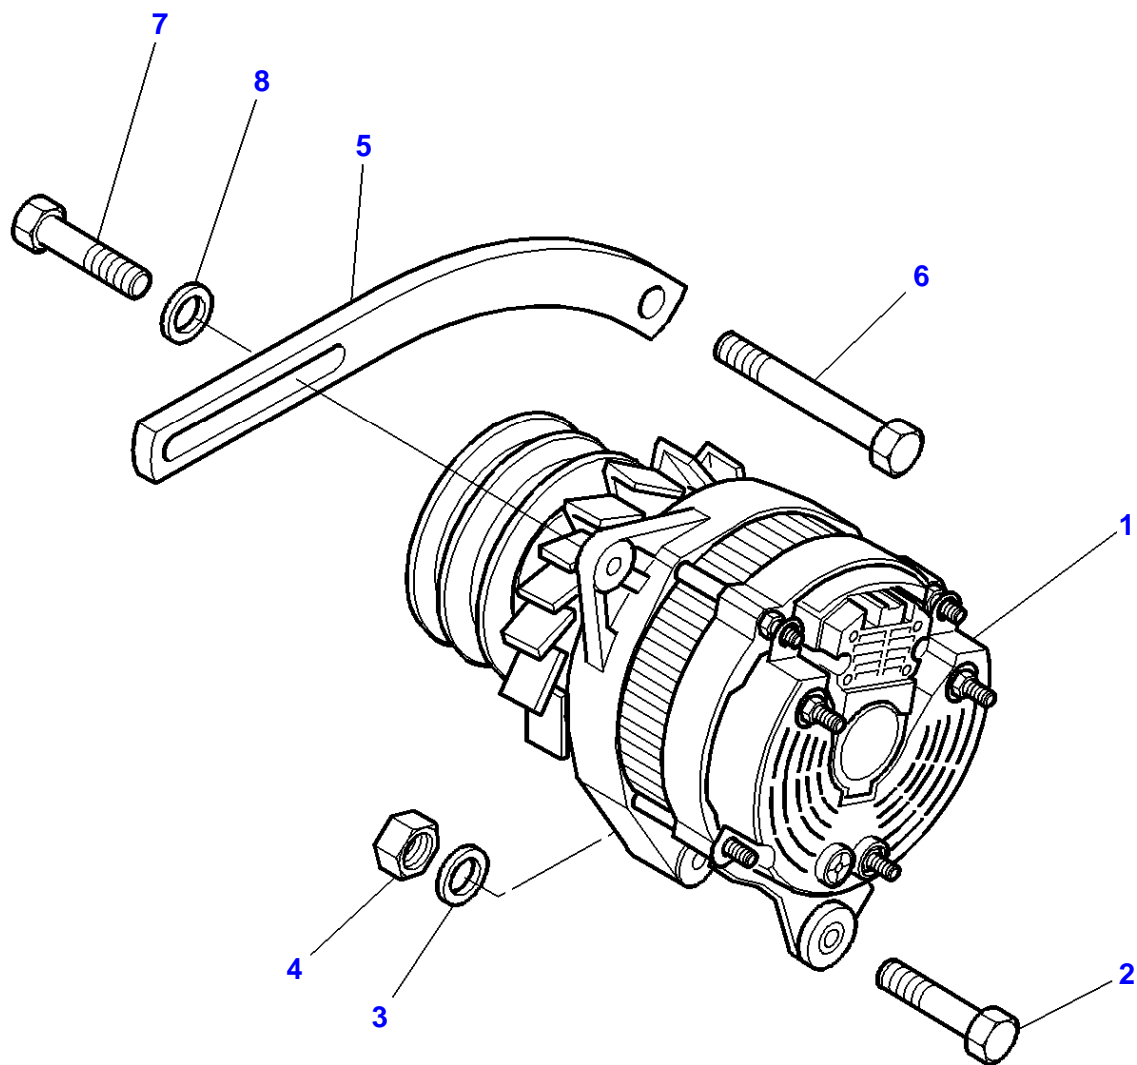

1-ZA10-003-A

Massey Ferguson

8260 LST TRACTOR - |---> 01 / 2001 - 1637349

1637349

Alternator And Bracket - Up to Serial or Engine Number K170035

Page010-0010

Item	Part Number	Qty	Description	Comments
1	3780634M1	1	Alternator	120 AMP. See Page - Reference Number 010-0020/1
2	1442487X1	1	Bolt Metric	M10 X 130
3	390734X1	1	Washer	Diameter 10-21 X 2 MM
4	339402X1	1	Nut	M10
5	3780945M1	1	Tensioner	
6	3009491X1	1	Hex. Sock. Screw	M10 X 20
7	339168X1	1	Screw	M8 X 50
8	390972X1	1	Washer Metric	Diameter 8-17 X 1,7 MM