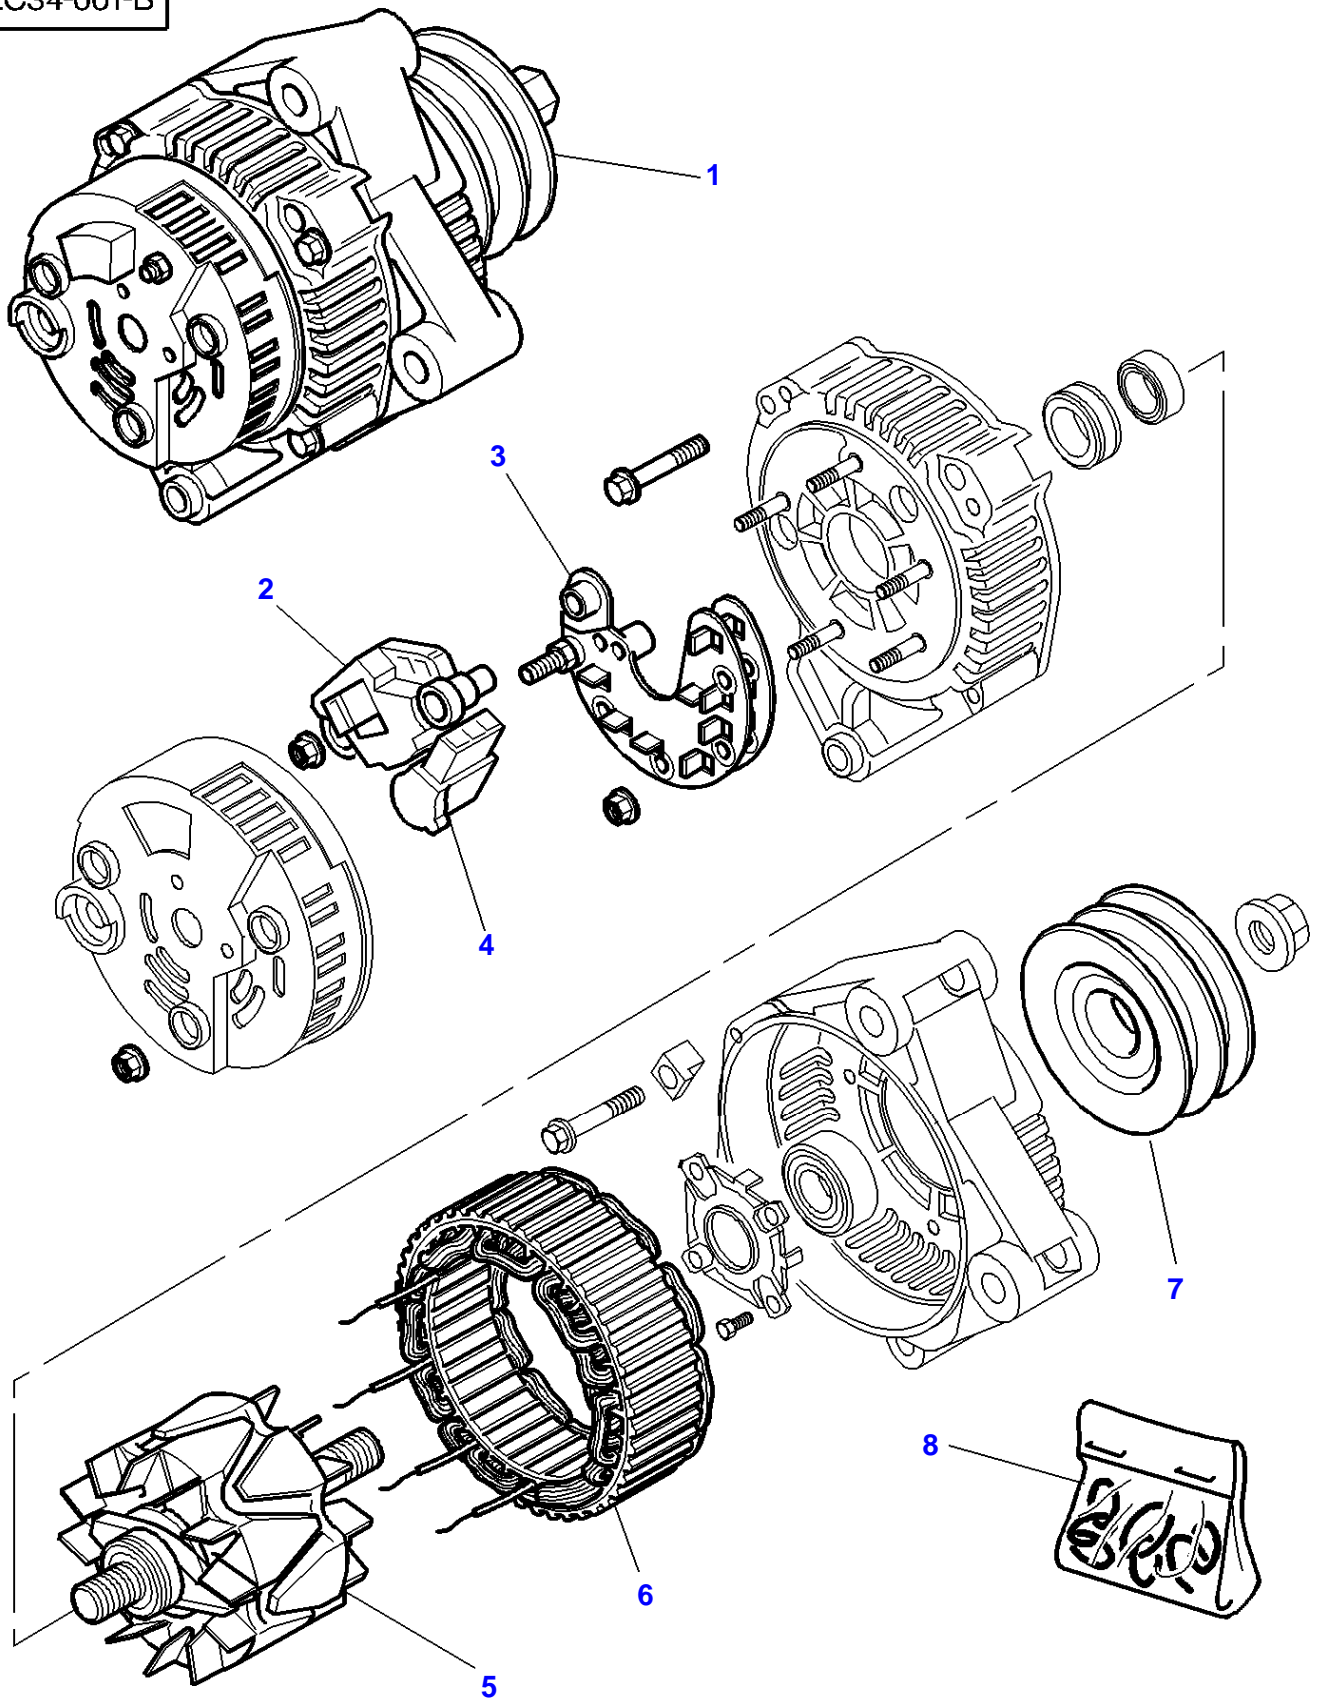

1-ZC34-001-B

Massey Ferguson

8260 LST TRACTOR - |---> 01 / 2001 - 1637349

1637349

Alternator - Valeo - Up to Serial or Engine Number K170035

Page010-0020

Item	Part Number	Qty	Description	Comments
1	3780634M1	1	Alternator	120 AMP
2	3903324M91	1	Support	(1)
3	3903321M91	1	Bridge	(1)
4	3903318M91	1	Regulator	(1)
5	3903319M91	1	Rotor	(1)
6	3903320M91	1	Stator	(1)
7	3903322M1	1	Pulley	(1)
8	3903323M91	1	Parts Pack