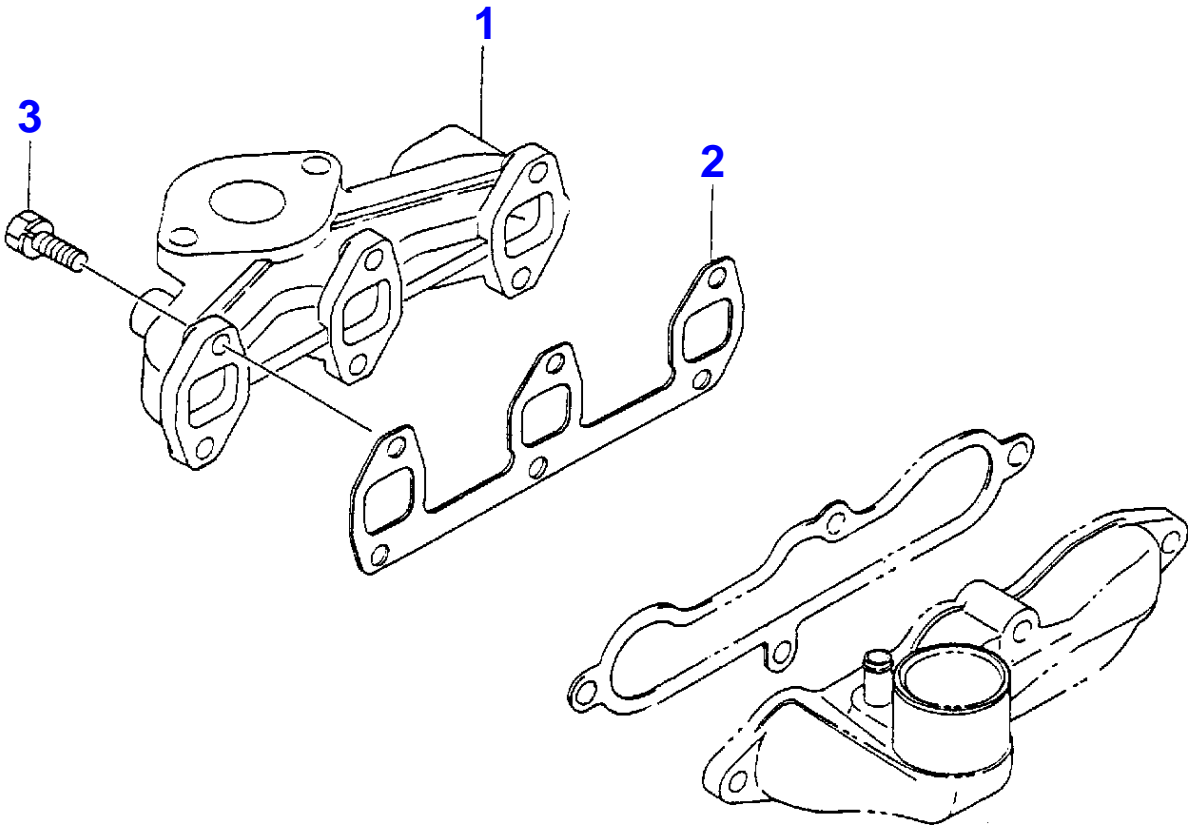

Page Title	Page Number
Engine - Hanger	010-0005
Engine - Cylinder Head	010-0010
Engine - Cylinder Head Cover	010-0015
Engine - Intake Manifold	010-0020
Engine - Exhaust Manifold	010-0025
Engine - Cylinder Block	010-0030
Engine - Cylinder Block	010-0035
Engine - Cylinder Block - Rear Plate	010-0040
Engine - Oil Sump	010-0045
Engine - Timing Gear Housing	010-0050
Engine - Rocker Arm	010-0055
Engine - Camshaft	010-0060
Engine - Piston	010-0065
Engine - Crankshaft - Up To 153831	010-0070
Engine - Crankshaft - From Serial No 153832	010-0075
Engine - Oil Pump	010-0080
Engine - Water Pump	010-0085
Engine - Fan	010-0090
Engine - Injection System	010-0095
Engine - Injection System	010-0100
Engine - Injection Pump	010-0105
Engine - Injection Pump	010-0110
Engine - Fuel Pipe	010-0115

3-IS10-010-A

Item	Part Number	Qty	Description
1	3710190M2	2	Hanger
2	3704341M1	2	Bolt

3-IS01-013-A

Engine - Cylinder Head

Item	Part Number	Qty	Description	Comments
1	3710140M91	1	Cylinder Head	Up to Serial or Engine Number 148374
	3605655M91	1	Cylinder Head	From Serial or Engine Number 148375
2	3710146M91	3	Glow Plug	
3	3704389M1	2	Cup	
4	3707877M2	5	Plug	
5	3710185M1	3	Seat	
6	3710186M1	3	Valve	
7	3710187M1	3	Valve	
8	3710256M1	6	Oil Seal	
9	3711713M1	1	Ball	
10	3710144M1	1	Head Gasket	
11	3710109M1	14	Bolt	
12	3704377M1	2	Stud	

3-IS02-011-A

Massey Ferguson

MF 1225 TRACTOR - 1637357

1637357

Engine - Cylinder Head Cover

Page010-0015

Item	Part Number	Qty	Description
1	3710149M91	1	Cover
2	3710188M1	1	Plug
3	3710151M1	1	Seal
4	3710127M1	2	Nut
5	3706564M1	2	Gasket
6	3710124M1	1	Hose

3-IS03-010-A

Item	Part Number	Qty	Description
1	3710307M91	1	Intake Manifold
2	3710309M1	1	Gasket
3	3702272M1	3	Bolt
4	3710481M1	1	Bolt

3-IS04-012-A

Item	Part Number	Qty	Description
1	3710311M1	1	Manifold
2	3710312M1	1	Gasket
3	3702273M1	6	Bolt