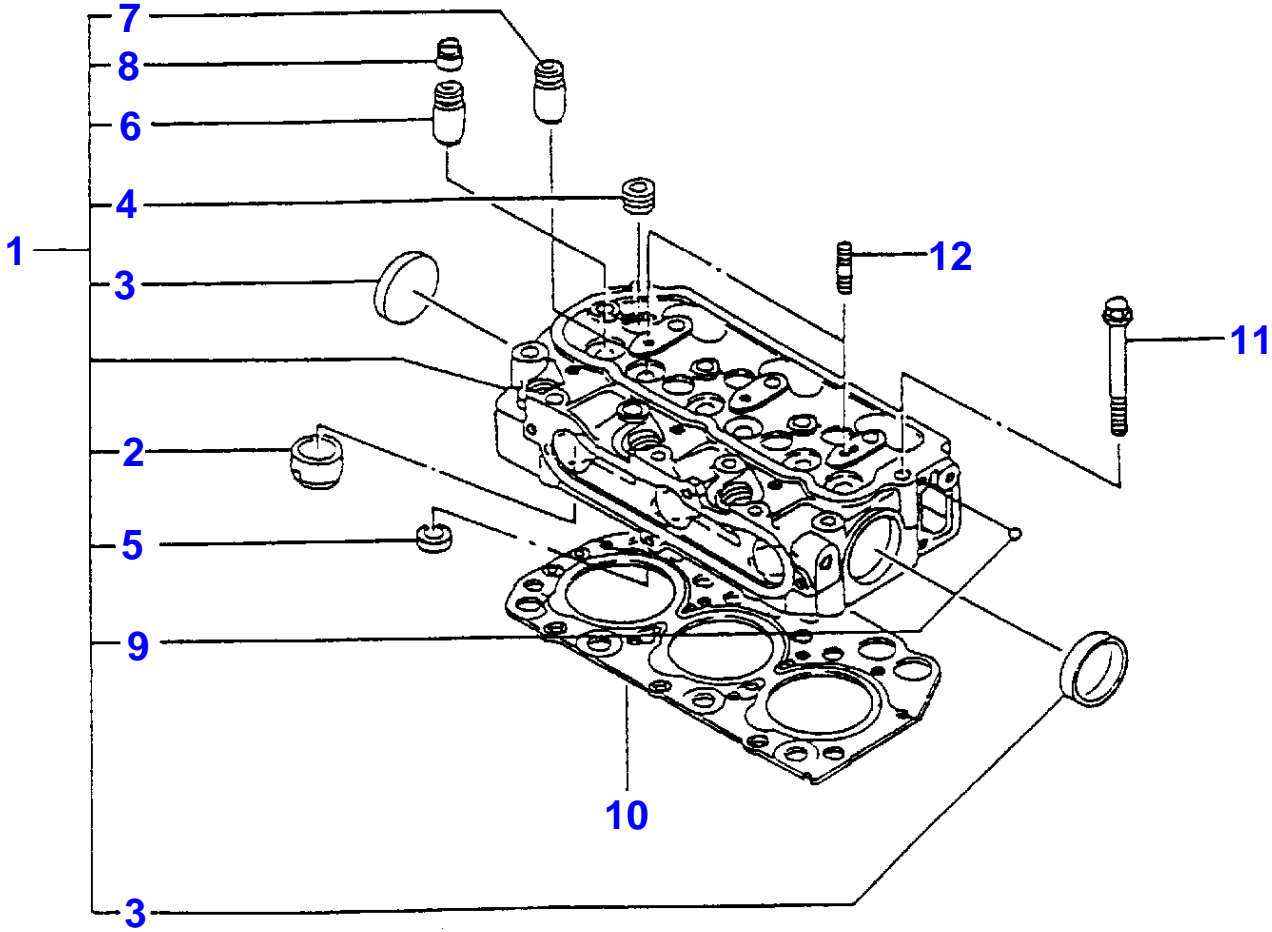

Page Title	Page Number
Engine - Hanger	010-0005
Engine - Cylinder Head	010-0010
Engine - Cylinder Head Cover	010-0015
Engine - Intake Manifold	010-0020
Engine - Exhaust Manifold	010-0025
Engine - Cylinder Block	010-0030
Engine - Cylinder Block	010-0035
Engine - Cylinder Block - Rear Plate	010-0040
Engine - Oil Sump	010-0045
Engine - Timing Gear Housing	010-0050
Engine - Rocker Arm	010-0055
Engine - Camshaft	010-0060
Engine - Piston	010-0065
Engine - Crankshaft - Up To 153831	010-0070
Engine - Crankshaft - From Serial No 153832	010-0075
Engine - Oil Pump	010-0080
Engine - Water Pump	010-0085
Engine - Fan	010-0090
Engine - Injection System	010-0095
Engine - Injection System	010-0100
Engine - Injection Pump	010-0105
Engine - Injection Pump	010-0110
Engine - Fuel Pipe	010-0115

3-IS10-010-A

Item	Part Number	Qty	Description
1	3710190M2	2	Hanger
2	3704341M1	2	Bolt

3-IS01-013-A

Engine - Cylinder Head

Item	Part Number	Qty	Description	Comments
1	3710140M91	1	Cylinder Head	Up to Serial or Engine Number 148374
	3605655M91	1	Cylinder Head	From Serial or Engine Number 148375
2	3710146M91	3	Glow Plug	
3	3704389M1	2	Cup	
4	3707877M2	5	Plug	
5	3710185M1	3	Seat	
6	3710186M1	3	Valve	
7	3710187M1	3	Valve	
8	3710256M1	6	Oil Seal	
9	3711713M1	1	Ball	
10	3710144M1	1	Head Gasket	
11	3710109M1	14	Bolt	
12	3704377M1	2	Stud	