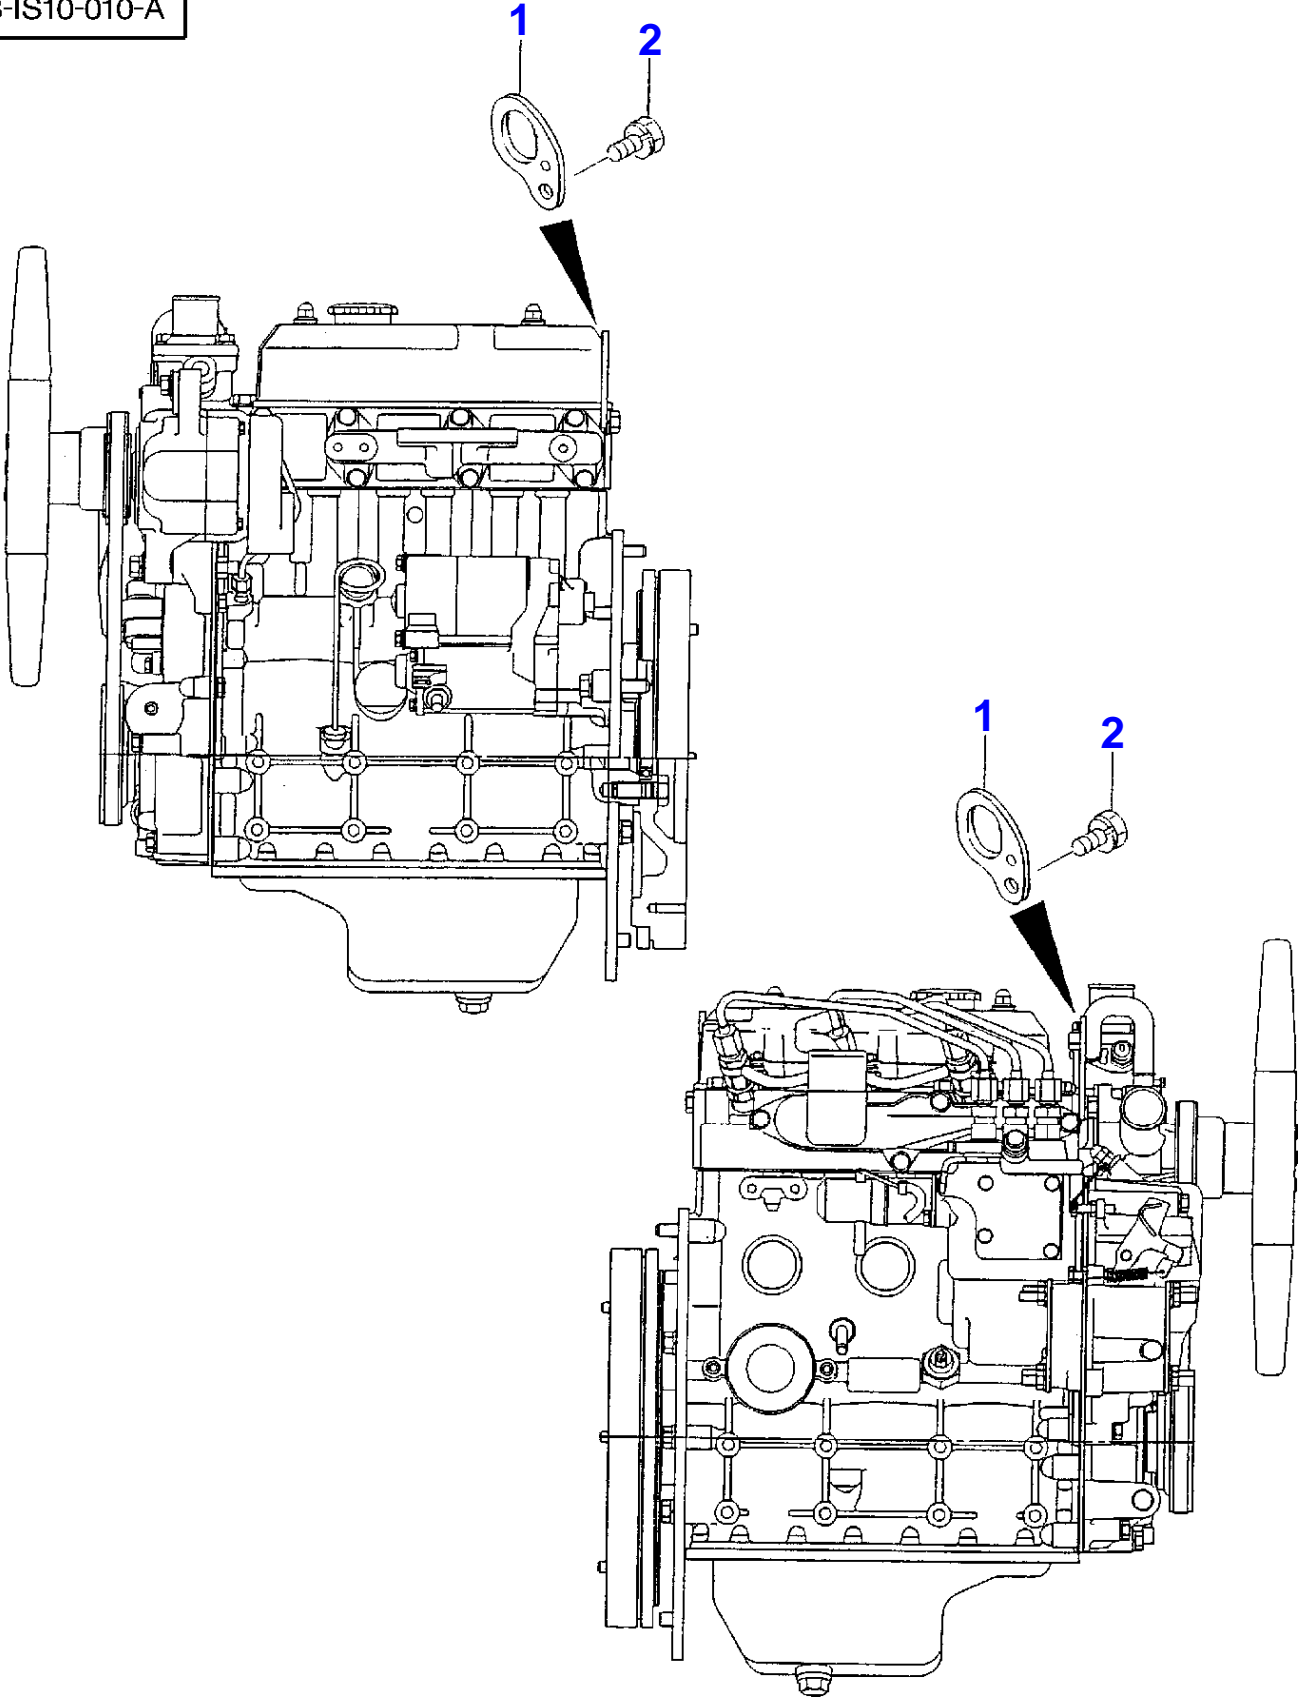

Page Title	Page Number
Engine - Hanger	010-0005
Engine - Cylinder Head	010-0010
Engine - Cylinder Head Cover	010-0015
Engine - Intake Manifold	010-0020
Engine - Exhaust Manifold	010-0025
Engine - Cylinder Block	010-0030
Engine - Cylinder Block	010-0035
Engine - Cylinder Block - Rear Plate	010-0040
Engine - Oil Sump	010-0045
Engine - Timing Gear Housing	010-0050
Engine - Rocker Arm	010-0055
Engine - Camshaft	010-0060
Engine - Piston	010-0065
Engine - Crankshaft - Up To 153831	010-0070
Engine - Crankshaft - From Serial No 153832	010-0075
Engine - Oil Pump	010-0080
Engine - Water Pump	010-0085
Engine - Fan	010-0090
Engine - Injection System	010-0095
Engine - Injection System	010-0100
Engine - Injection Pump	010-0105
Engine - Injection Pump	010-0110
Engine - Fuel Pipe	010-0115

3-IS10-010-A

Item	Part Number	Qty	Description
1	3710190M2	2	Hanger
2	3704341M1	2	Bolt

3-IS01-013-A

Engine - Cylinder Head

Item	Part Number	Qty	Description	Comments
1	3710140M91	1	Cylinder Head	Up to Serial or Engine Number 148374
	3605655M91	1	Cylinder Head	From Serial or Engine Number 148375
2	3710146M91	3	Glow Plug	
3	3704389M1	2	Cup	
4	3707877M2	5	Plug	
5	3710185M1	3	Seat	
6	3710186M1	3	Valve	
7	3710187M1	3	Valve	
8	3710256M1	6	Oil Seal	
9	3711713M1	1	Ball	
10	3710144M1	1	Head Gasket	
11	3710109M1	14	Bolt	
12	3704377M1	2	Stud	