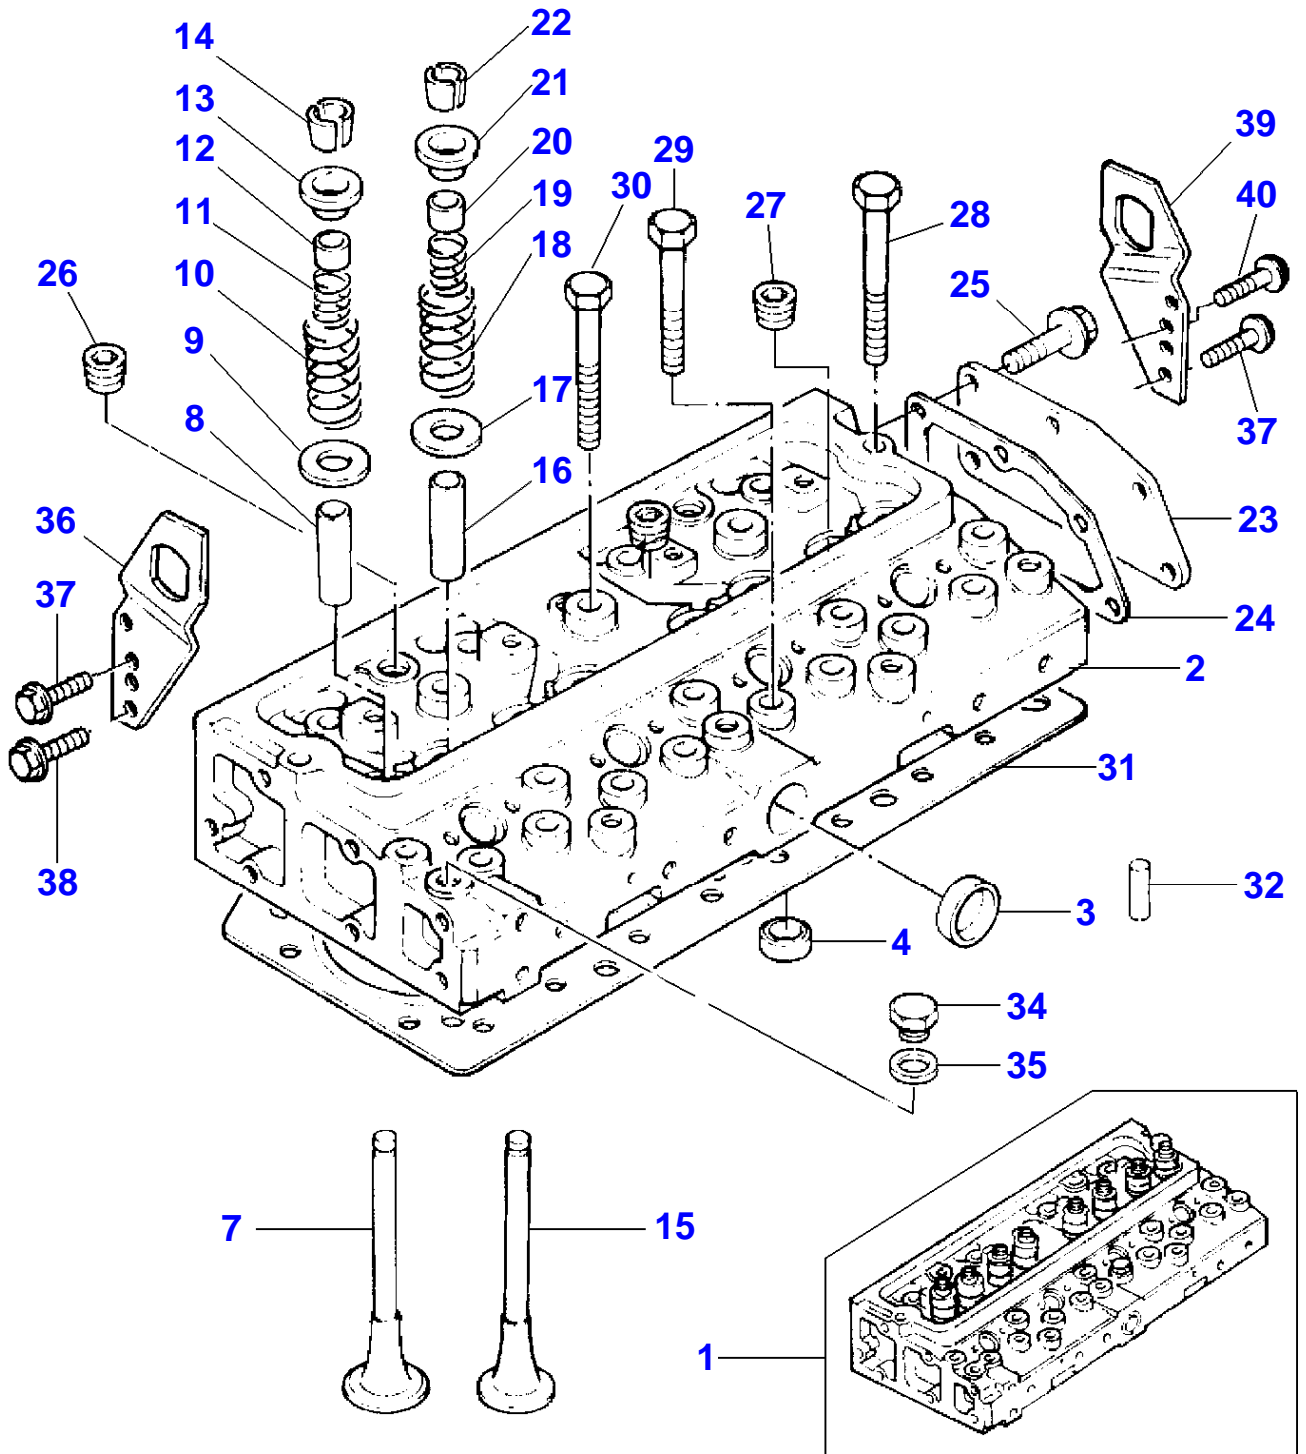

6-0566-002-A

Massey Ferguson

MF 8925/8926 TELESCOPIC HANDLER ->| 3600 11227 , ->| 3601 11224 - 1637387

1637387

Cylinder Head - Engine "BLUE" Without Turbocharger Up to .. Perkins list AA80957

Page005-0030

Item	Part Number	Qty	Description	Comments
1	4222486M91	1	Kit, Cyl. Head	
2		1	Cylinder Head	(1) Not serviced,order REF 1
3	731354M1	1	Plug	(1)
4	733536M1	4	Plug	(1)
7	748413M1	4	Valve Inlet	(1)
8	4223073M1	4	Guide	(1) Replace and repair. Old not interchangeable with new 3640676M1
9	733824M1	4	Washer	(1)
10	740467M1	4	Spring	(1)
11	740465M1	4	Spring	(1)
12	3637041M1	4	Seal	(1)
13	740468M1	4	Cap	(1)
14	736453M1	8	Cotter	(1)
15	748309M1	4	Valve Exhaust	(1)
16	4223074M1	4	Guide	(1) Replace and repair. Old not interchangeable with new 748420M1
17	733824M1	4	Washer	(1)
18	740467M1	4	Spring	(1)
19	740465M1	4	Spring	(1)
20	3637041M1	4	Seal	(1)
21	740468M1	4	Cap	(1)
22	736453M1	8	Cotter	(1)
23	4222343M1	1	Cover	
24	3638703M1	1	Joint	
25		6	Screw	
26	376606X1	2	Plug	(1)
27	1476192X1	4	Plug	
28	1476243X1	2	Screw	
29	745662M1	8	Screw	
30	745663M1	12	Screw	
31	3641865M1	1	Head Gasket	
32	3639268M1	2	Dowel	
34	731410M1	1	Plug	(1)
35	376178X1	1	Washer	(1)
36	3637050M1	1	Plate	
37	3637051M1	4	Screw	
38	3637053M1	2	Screw	
39	3638411M1	1	Plate	
40	3637139M1	2	Screw