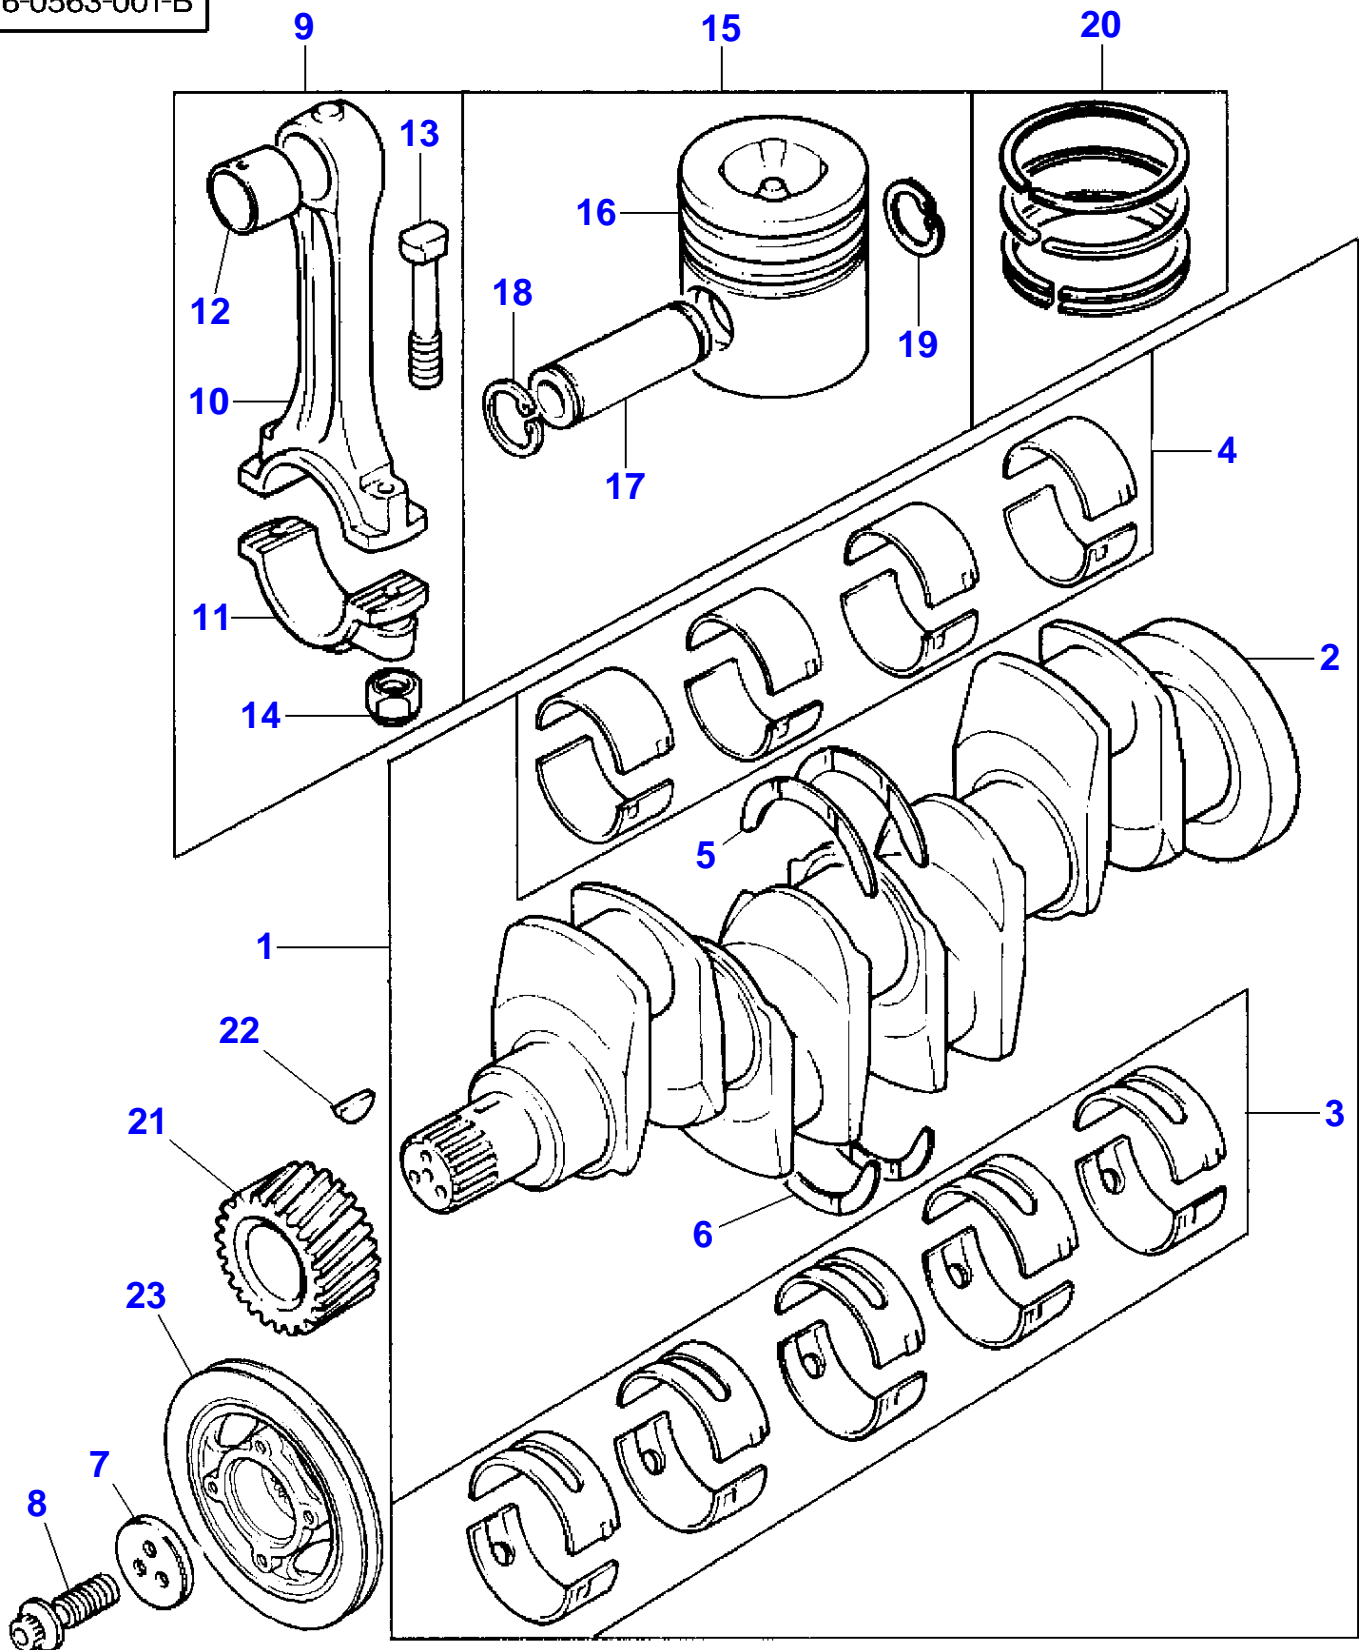

FOOTNOTE [A] SLIP FIT

FOOTNOTE [B] PRESS FIT

6-0563-001-B

Item	Part Number	Qty	Description	Comments
1	3640408M91		Kit, Crankshaft	
2		1	Crankshaft	(1) Not serviced,order REF 1
3	735168M91	1	Kit, Bearing	[A] (1)
	735169M91	X	Kit, Bearing	[A] Thickness (-)0.25MM
	735170M91	X	Kit, Bearing	[A] Thickness (-)0.50MM
	735171M91	X	Kit, Bearing	[A] Thickness (-)0.75MM
4	3637791M91	1	Kit, Bearing	[A] (1)
	3637792M91	X	Kit, Bearing	[A] Thickness (-)0.25MM
	3637793M91	X	Kit, Bearing	[A] Thickness (-)0.50MM
	3637794M91	X	Kit, Bearing	[A] Thickness (-)0.75MM
5	747128M1	2	Thrust Washer	(1)
	735742M1	X	Washer	Thickness (+)0.19MM
6	747129M1	2	Thrust Washer	(1)
	735743M1	X	Washer	Thickness (+)0.19MM
7	4222401M1	1	Block	
8	748074M1	3	Screw	
9	3637028M91	4	Kit, Conrod	
10		1	Conrod	(9) Not serviced,order REF 9
11		1	Cap	(9) Not serviced,order REF 9
12	744971M1	1	Bush	(9)
13	4222485M1	2	Screw	(9) Replace and repair. Old not interchangeable with new 3637029M1
14	3637030M1	2	Nut	(9)
15	3640593M91	4	Kit, Piston	
16		1	Piston	(15) Not serviced,order REF 15
17		1	Pin	(15) Not serviced,order REF 15
18	1476196X1	1	Circlip	(15)
19	1476196X1	1	Circlip	(15)
20	3641316M91	4	Kit, Piston Ring	
21	748201M1	1	Gear	
22	2196X	1	Key	
23	4222400M1	1	Pulley,Crank	