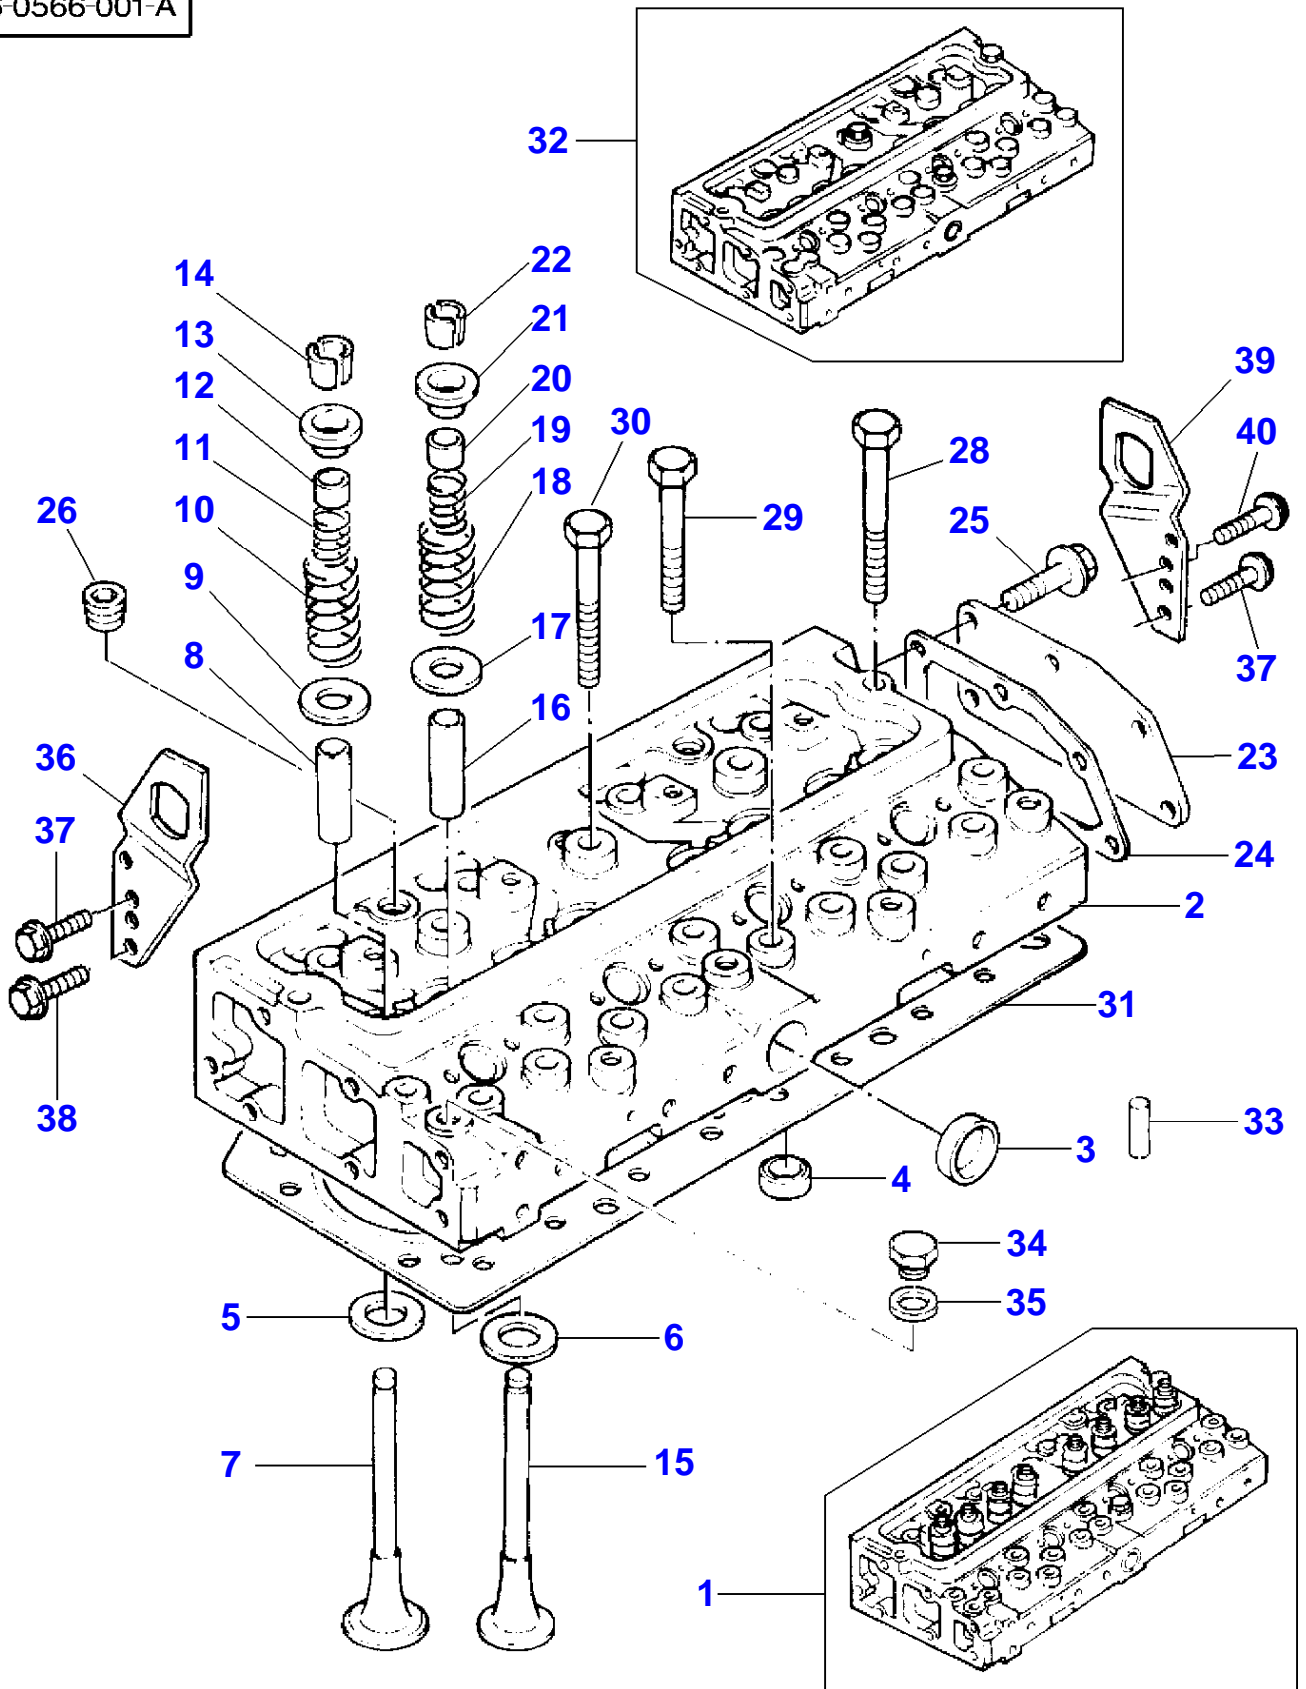

6-0566-001-A

Massey Ferguson

MF 8925/8926 TELESCOPIC HANDLER ->| 3600 11227 , ->| 3601 11224 - 1637387

1637387

Cylinder Head - Engine "BLUE" With Turbocharger Up to .. Perkins list AB80940

Page005-0025

Item	Part Number	Qty	Description	Comments
1	4222358M91	1	Kit, Cyl. Head	Replace and repair. Old not interchangeable with new 3641801M91
2		1	Cylinder Head	(1) Not serviced,order REF 1
3	731354M1	1	Plug	(1)
4	733536M1	4	Plug	(1)
5	3640677M1	4	Insert	(1)
6	3640712M1	4	Insert	(1)
7	3640597M1	4	Valve Inlet	(1)
8	4223073M1	4	Guide	(1) Replace and repair. Old not interchangeable with new 3640676M1
9	733824M1	4	Washer	(1)
10	740467M1	4	Spring	(1)
11	740465M1	4	Spring	(1)
12	3637041M1	4	Seal	(1)
13	740468M1	4	Cap	(1)
14	736453M1	8	Cotter	(1)
15	748309M1	4	Valve Exhaust	(1)
16	4223074M1	4	Guide	(1) Replace and repair. Old not interchangeable with new 748420M1
17	733824M1	4	Washer	(1)
18	740467M1	4	Spring	(1)
19	740465M1	4	Spring	(1)
20	3637041M1	4	Seal	(1)
21	740468M1	4	Cap	(1)
22	736453M1	8	Cotter	(1)
23	4222343M1	1	Cover	
24	3638703M1	1	Joint	
25		6	Screw	
26	1476192X1	4	Plug	(1)
28	1476243X1	2	Screw	
29	745662M1	8	Screw	
30	745663M1	12	Screw	
31	3641865M1	1	Head Gasket	
32	4222358M91	1	Kit, Cyl. Head	Replace and repair. Old not interchangeable with new 3641801M91
33	3639268M1	2	Dowel	
34	731410M1	1	Plug	(1)
35	376178X1	1	Washer	(1)
36	3637050M1	1	Plate	
37	3637051M1	4	Screw	
38	3637053M1	2	Screw	
39	3638411M1	1	Plate	
40	3637139M1	2	Screw