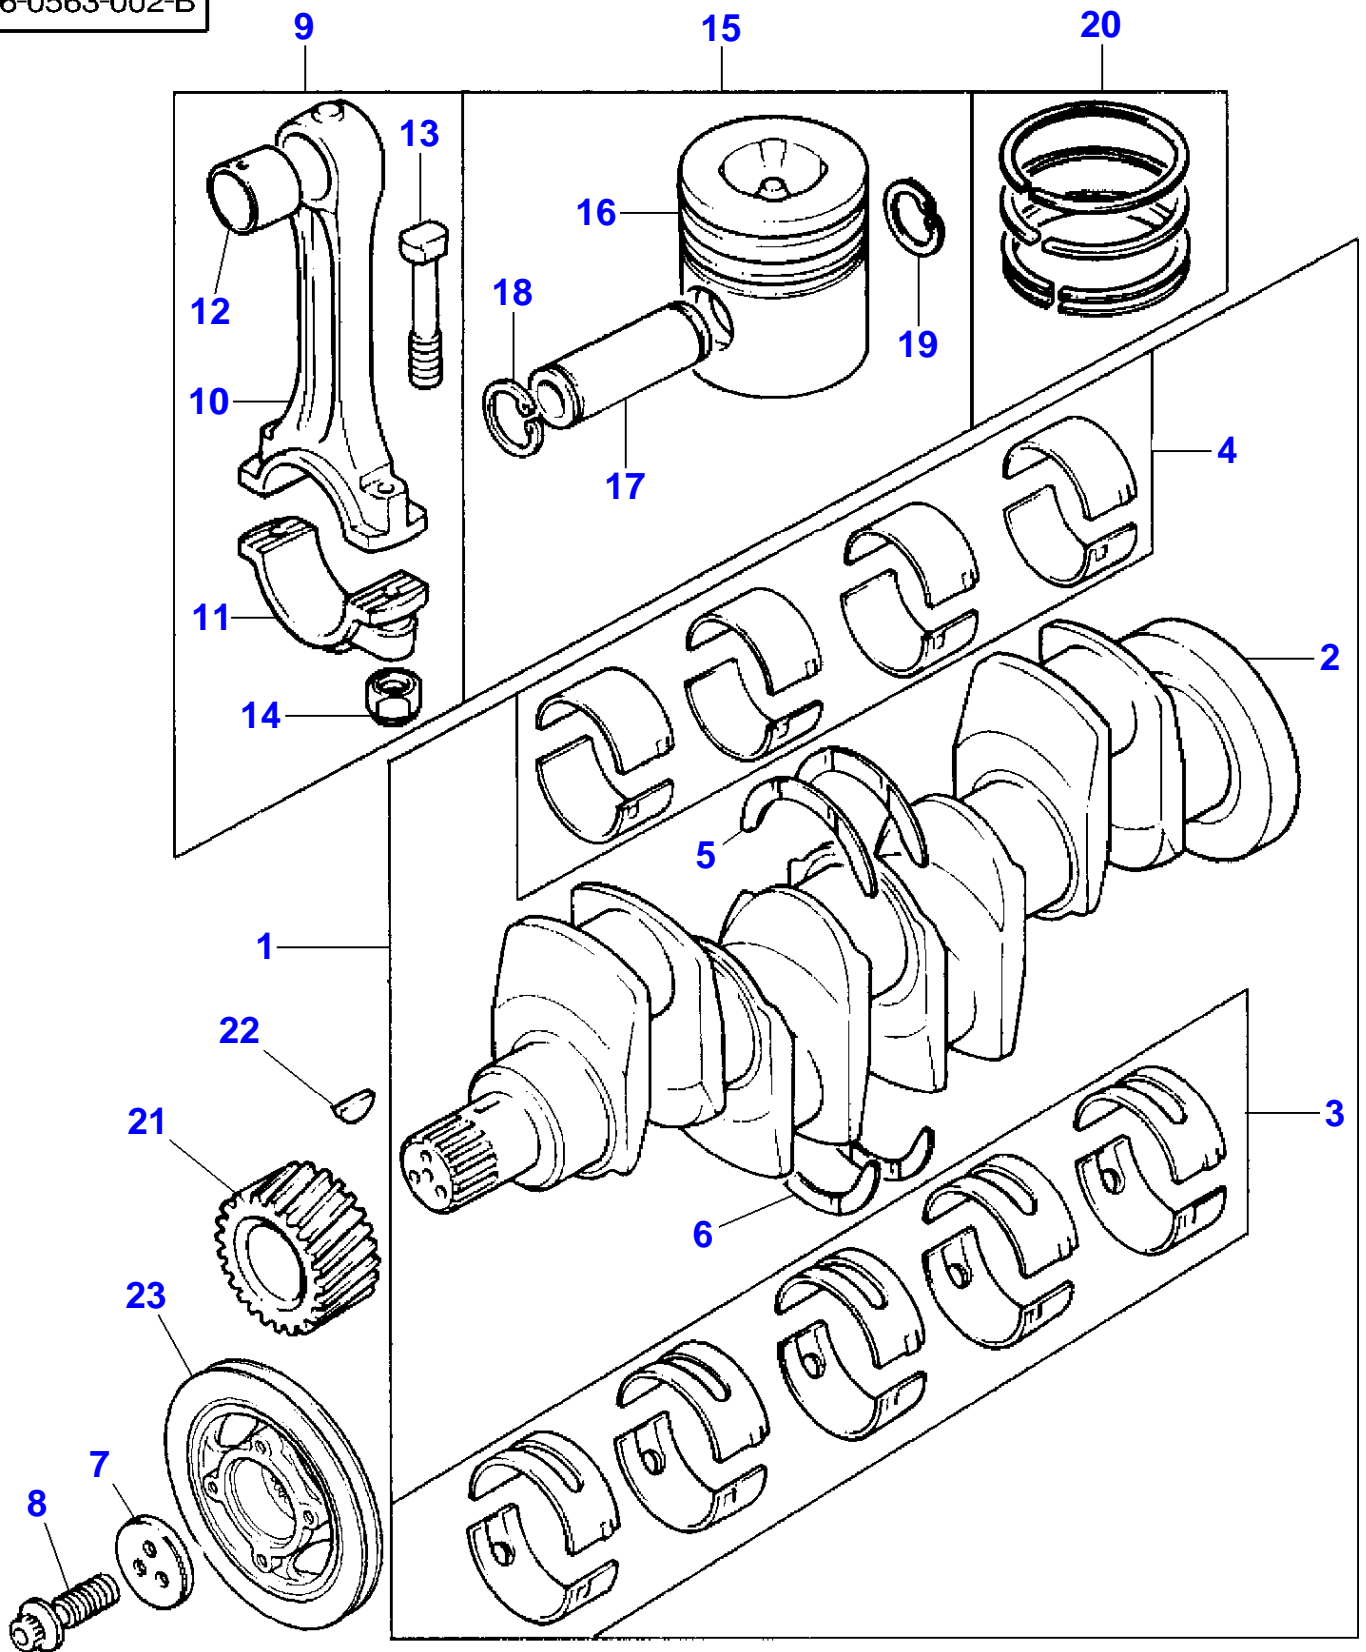

6-0563-002-B

AA80957

Item	Part Number	Qty	Description	Comments
1	3637401M91		Kit, Crankshaft	
2		1	Crankshaft	(1) Not serviced,order REF 1
3	735168M91	1	Kit, Bearing	[A] (1)
	735169M91	X	Kit, Bearing	[A] Thickness (-)0.25MM
	735170M91	X	Kit, Bearing	[A] Thickness (-)0.50MM
	735171M91	X	Kit, Bearing	[A] Thickness (-)0.75MM
4	736950M91	1	Kit, Bearing	[A] (1)
	736951M91	X	Kit, Bearing	[A] Thickness (-)0.25MM
	736952M91	X	Kit, Bearing	[A] Thickness (-)0.50MM
	736953M91	X	Kit, Bearing	[A] Thickness (-)0.75MM
5	747128M1	2	Thrust Washer	(1)
	735742M1	X	Washer	Thickness (+)0.19MM
6	747129M1	2	Thrust Washer	(1)
	735743M1	X	Washer	Thickness (+)0.19MM
7	4222401M1	1	Block	
8	748074M1	3	Screw	
9	3637034M91	4	Kit, Conrod	
10		1	Conrod	(9) Not serviced,order REF 9
11		1	Cap	(9) Not serviced,order REF 9
12	733767M1	1	Bush	(9)
13	4222485M1	2	Screw	(9)
14	3637030M1	2	Nut	(9)
15	3638989M91	4	Kit, Piston	
16		1	Piston	(15) Not serviced,order REF 15
17		1	Pin	(15) Not serviced,order REF 15
18	376131X1	1	Clip	(15)
19	376131X1	1	Clip	(15)
20	3637033M91	4	Kit, Piston Ring	
21	748201M1	1	Gear	
22	2196X	1	Key	
23	4222400M1	1	Pulley,Crank	

FOOTNOTE [A] PRE-FINISHED