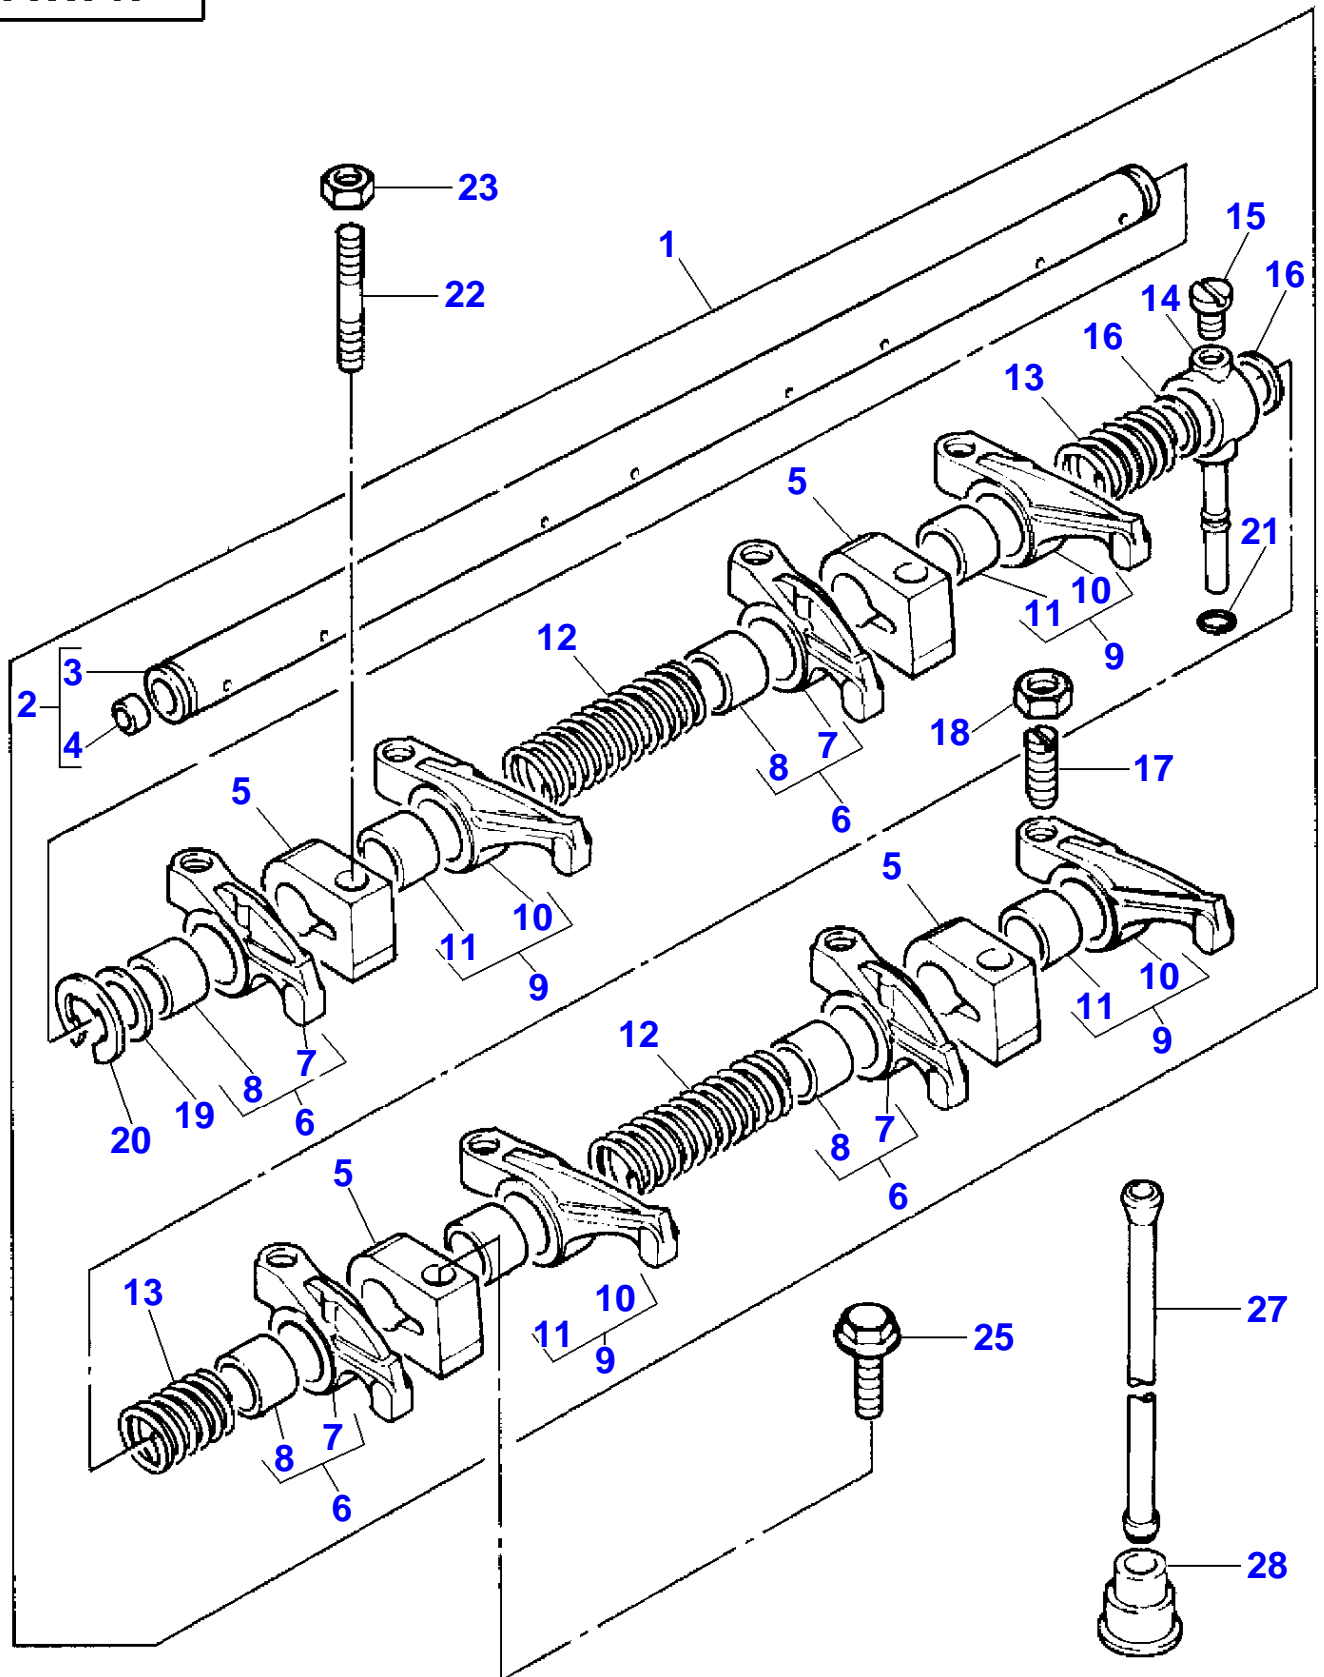

Massey Ferguson

MF 8925/8926 TELESCOPIC HANDLER ->| 3600 11227 , ->| 3601 11224 - 1637387

1637387

Cylinder Head - Engine "BLUE" Without Turbocharger Up to .. Perkins list AA80957

Page005-0030

Item	Part Number	Qty	Description	Comments
1	4222486M91	1	Kit, Cyl. Head	
2		1	Cylinder Head	(1) Not serviced,order REF 1
3	731354M1	1	Plug	(1)
4	733536M1	4	Plug	(1)
7	748413M1	4	Valve Inlet	(1)
8	4223073M1	4	Guide	(1) Replace and repair. Old not interchangeable with new 3640676M1
9	733824M1	4	Washer	(1)
10	740467M1	4	Spring	(1)
11	740465M1	4	Spring	(1)
12	3637041M1	4	Seal	(1)
13	740468M1	4	Cap	(1)
14	736453M1	8	Cotter	(1)
15	748309M1	4	Valve Exhaust	(1)
16	4223074M1	4	Guide	(1) Replace and repair. Old not interchangeable with new 748420M1
17	733824M1	4	Washer	(1)
18	740467M1	4	Spring	(1)
19	740465M1	4	Spring	(1)
20	3637041M1	4	Seal	(1)
21	740468M1	4	Cap	(1)
22	736453M1	8	Cotter	(1)
23	4222343M1	1	Cover	
24	3638703M1	1	Joint	
25		6	Screw	
26	376606X1	2	Plug	(1)
27	1476192X1	4	Plug	
28	1476243X1	2	Screw	
29	745662M1	8	Screw	
30	745663M1	12	Screw	
31	3641865M1	1	Head Gasket	
32	3639268M1	2	Dowel	
34	731410M1	1	Plug	(1)
35	376178X1	1	Washer	(1)
36	3637050M1	1	Plate	
37	3637051M1	4	Screw	
38	3637053M1	2	Screw	
39	3638411M1	1	Plate	
40	3637139M1	2	Screw	

6-0569-001-A