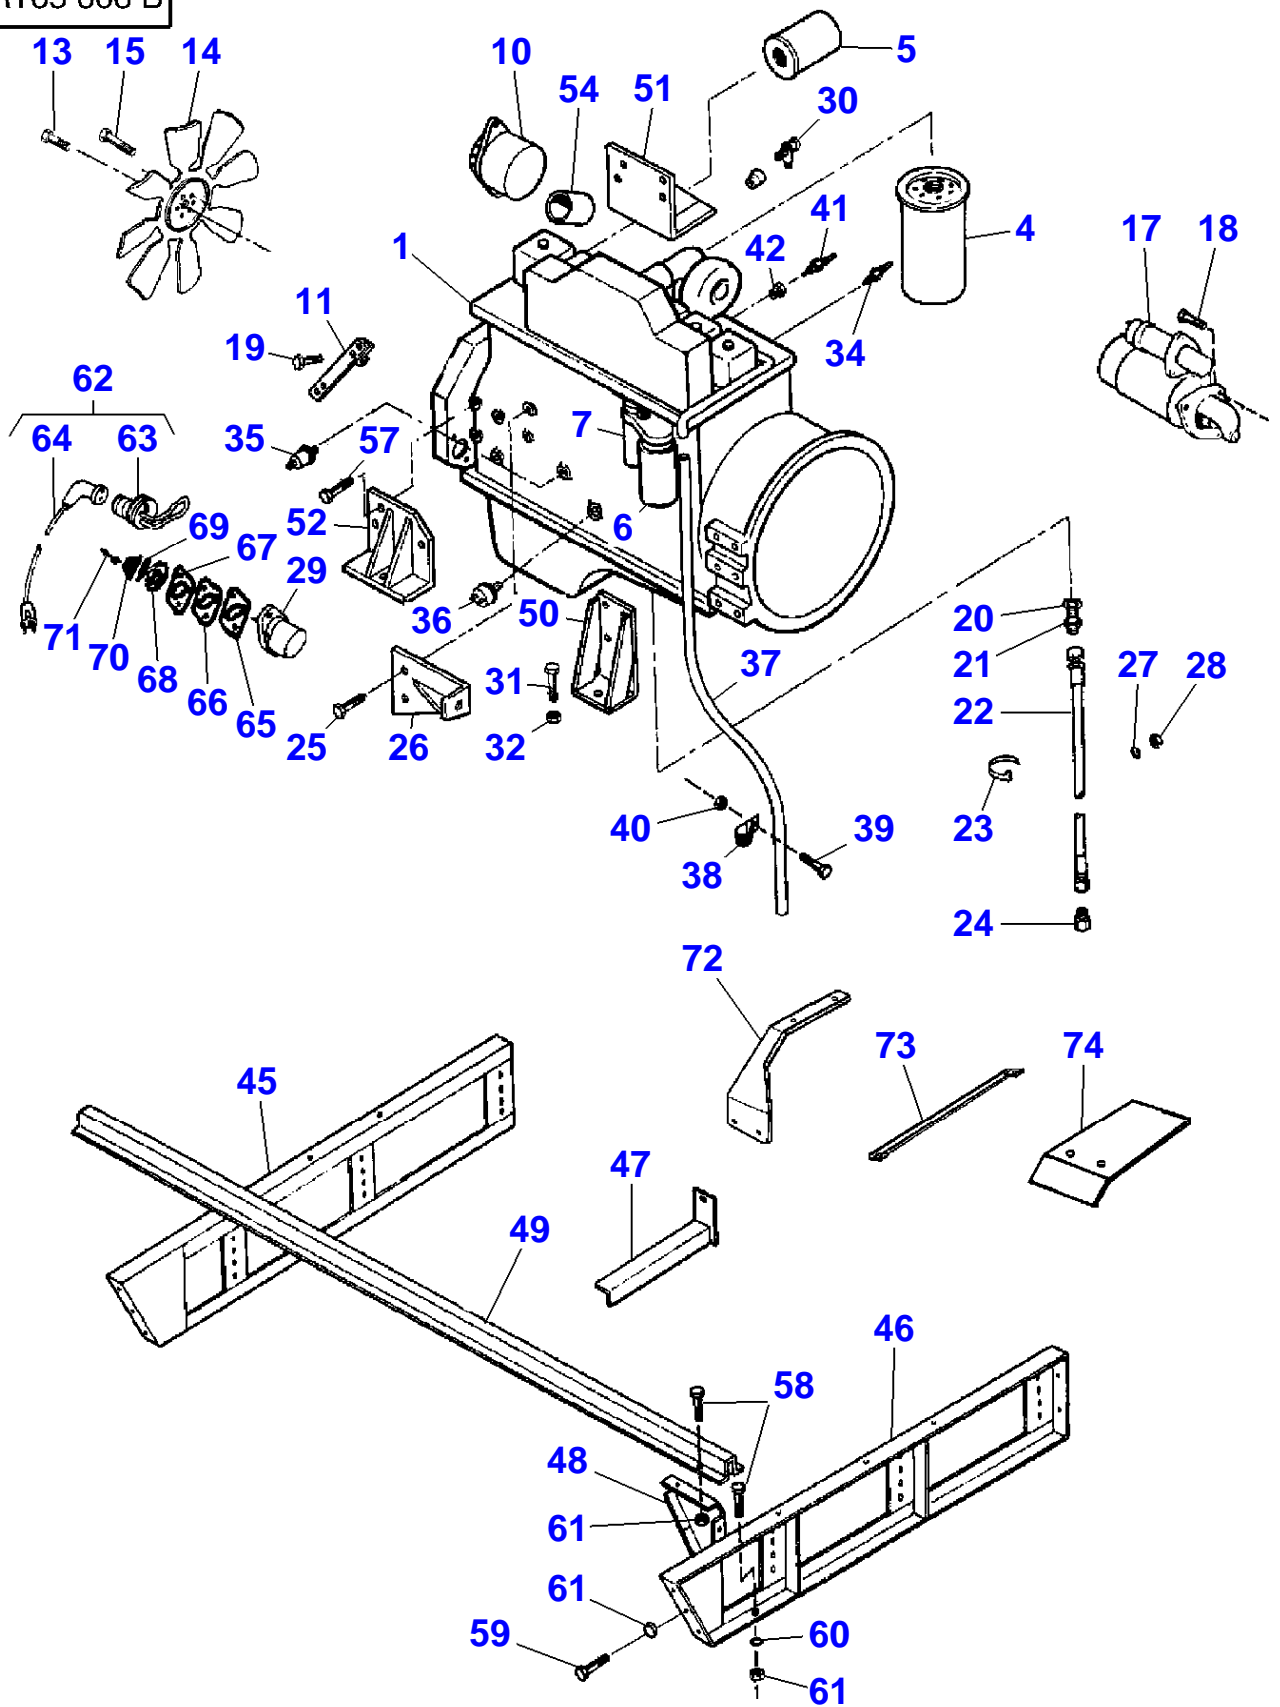

MF 8780 COMBINE, ROTARY - 1637416
R-RT05-006-B

R-RT05-006-B

Item	Part Number	Qty	Description	Comments
1	108153W91	1	Engine	260HP
4	1077749M1	1	Filter	
5	1076751M1	1	Filter	8 UNITS
	1076752M1	1	Filter	2 UNITS
6	1076748M2	1	Filter	
7	1076749M1	1	Filter	
	103391W91	1	Kit	
	353679X1	2	Screw Unc	
	353755X1	8	Washer	
	353446X1	2	Lock Washer	
	355565X1	2	Nut Unc	
	364315X1	1	Clip	
	520624M91	1	Nozzle	
	71285272	X	Parts Pack	
	72163195	X	Aerosol	8 OZ.
	79014649	X	Aerosol	11 OZ.
	74009959	X	Container	21 OZ.
	102513M1	1	Tube	
	359728X1	1	Reducer	
	189158V91	1	Switch	
10	108210R91	1	Alternator	Up to Serial or Engine Number X55101
	3919394	1	Alternator	Repairs and replaces 104466W1
	71370306	1	Alternator	From Serial or Engine Number X55101
11	102385M3	1	Arm	
13	70923114	1	Capscrew	
	116926W1	1	Fan	
	70950433	4	Bolt	
14		1	Fan	[A] Not serviced,order REF .116926W1
	116926W1	1	Fan	[B] From Serial or Engine Number X55101
15		4	Bolt	Not serviced,order REF. 70950433
	70950433	4	Bolt	From Serial or Engine Number X55101
17	102341M91	1	Startermotor	
	353773X1	X	Washer	
18	3009221X1	3	Bolt	
19	339560X1	2	Hex. Sock. Screw	
20	2625510W1	1	Washer	
21	3019383X91	1	Adaptor	
22	102381M1	1	Hose	
23	70925094	2	Clamp	
24	70925856	1	Plug	
25	339081X1	2	Screw Metric	
26	102382M93	1	Bracket Assy.	
27	353441X1	2	Lock Washer	
28	70916622	2	Nut	
30	74255287	2	Cock	
	103602W1	1	Elbow	
31	70924744	4	Screw	
32	915891W1	4	Nut	
33	650268M1	1	Tag	[C]
34	280640M1	1	Sender	
35	71391723	1	Pressure Switch	Repairs and replaces 71385910
	72506402	1	Hose Assy	From Serial or Engine Number W55157
	71390311	1	Fitting	CE
	70925094	3	Clamp	
36	71351816	1	Switch	
37	102380M1	1	Breather	
38	70925621	1	Clamp	
39	353690X1	1	Screw Unc	
40	364217X1	1	Nut	
41	738432	1	Switch	
42	359018X1	1	Bush	
45	2625031W1R	1	Frame	Left Hand
46	2624961W2R	1	Frame	Right Hand
47	2631291W91	1	Angle	
48	102302M1	4	Gusset	
49	104306W92R	2	Support	
50	101876M91R	2	Bracket	
	391958X1	X	Screw Metric	
	353773X1	X	Washer