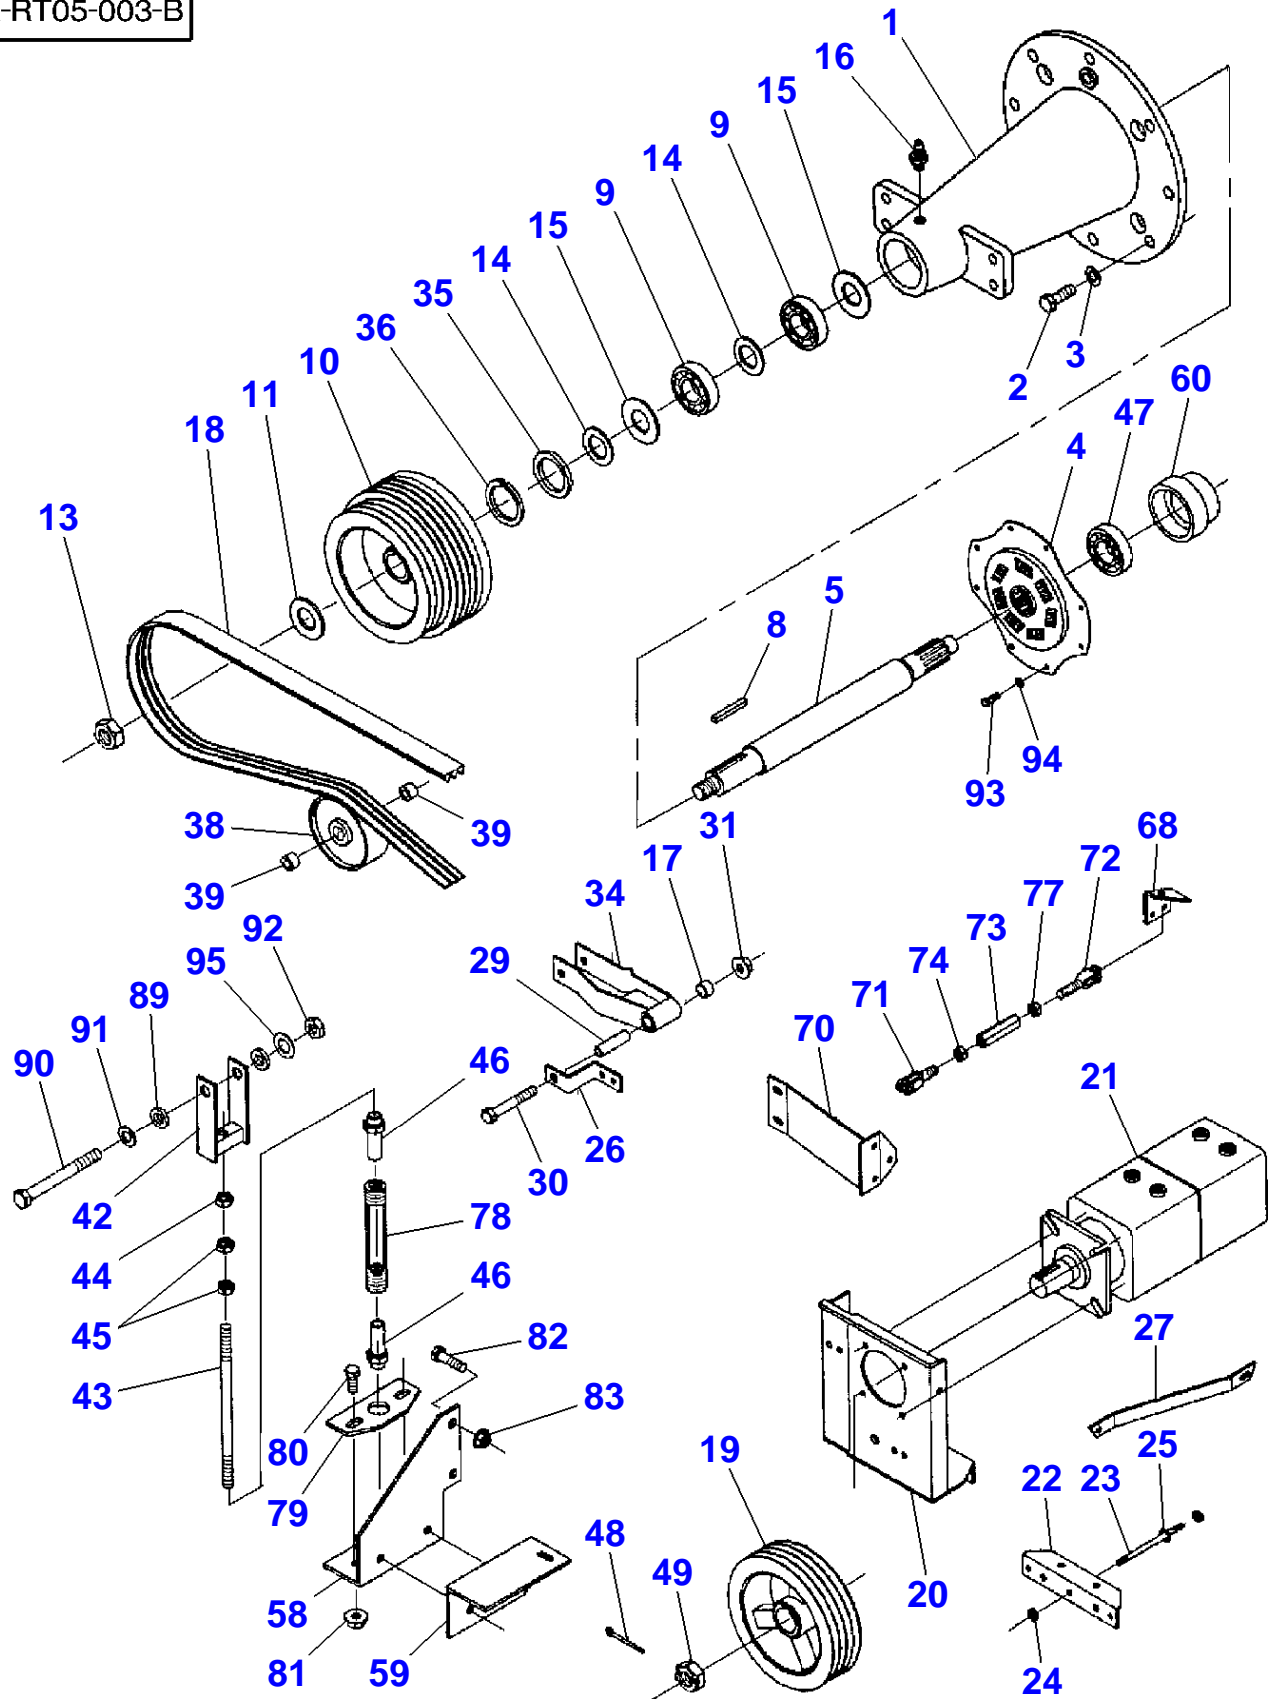

Item	Part Number	Qty	Description
1	70269408	1	Cap
2	71386887	1	Muffler
	70931333	X	Bolt
	70917356	X	Lock Washer
	70917372	X	Nut
3	103830W91	2	Clamp
	70917378	X	Washer
4	71386886	1	Pipe,Exhaust
5	2577893W91	1	Cleaner
6	2461793W91	1	Kit
7	2438680W1	2	Mounting
	70921210	4	Screw
	364217X1	4	Nut
8	2625820W1R	1	Channel
	70921333	2	Screw
	104346W1	2	Nut
9	2632940W1R	1	Channel
	70921333	2	Screw
	104346W1	2	Nut
10	71368955	1	Clamp
11	71368951	1	Elbow
12	72160993	2	Clamp
13	71387650	1	Bush
14	71387625	1	Hose
15	70921912	2	Clamp
16	70936765	2	Clamp
	70921332	2	Screw
	70917356	2	Lock Washer
	70917372	2	Nut
17	71386899	1	Tube
18	71351859	1	Elbow
19	72161280	1	Clamp
20	71386890	1	Elbow
21	71386516	1	Gasket
22	71386895	1	Tube
23	71386894	1	Tube
24	71386893	1	Tube
25	71386900	1	Support
	70921332	2	Screw
	70917356	2	Lock Washer
	70917372	2	Nut
26	2625940W1	1	Clamp
	70917642	2	Washer
	70917356	2	Lock Washer
	70917372	2	Nut
27	70951067	4	Screw
38	71388989	1	Decal

MF 8780 COMBINE, ROTARY - 1637416
R-RT05-003-B

R-RT05-003-B