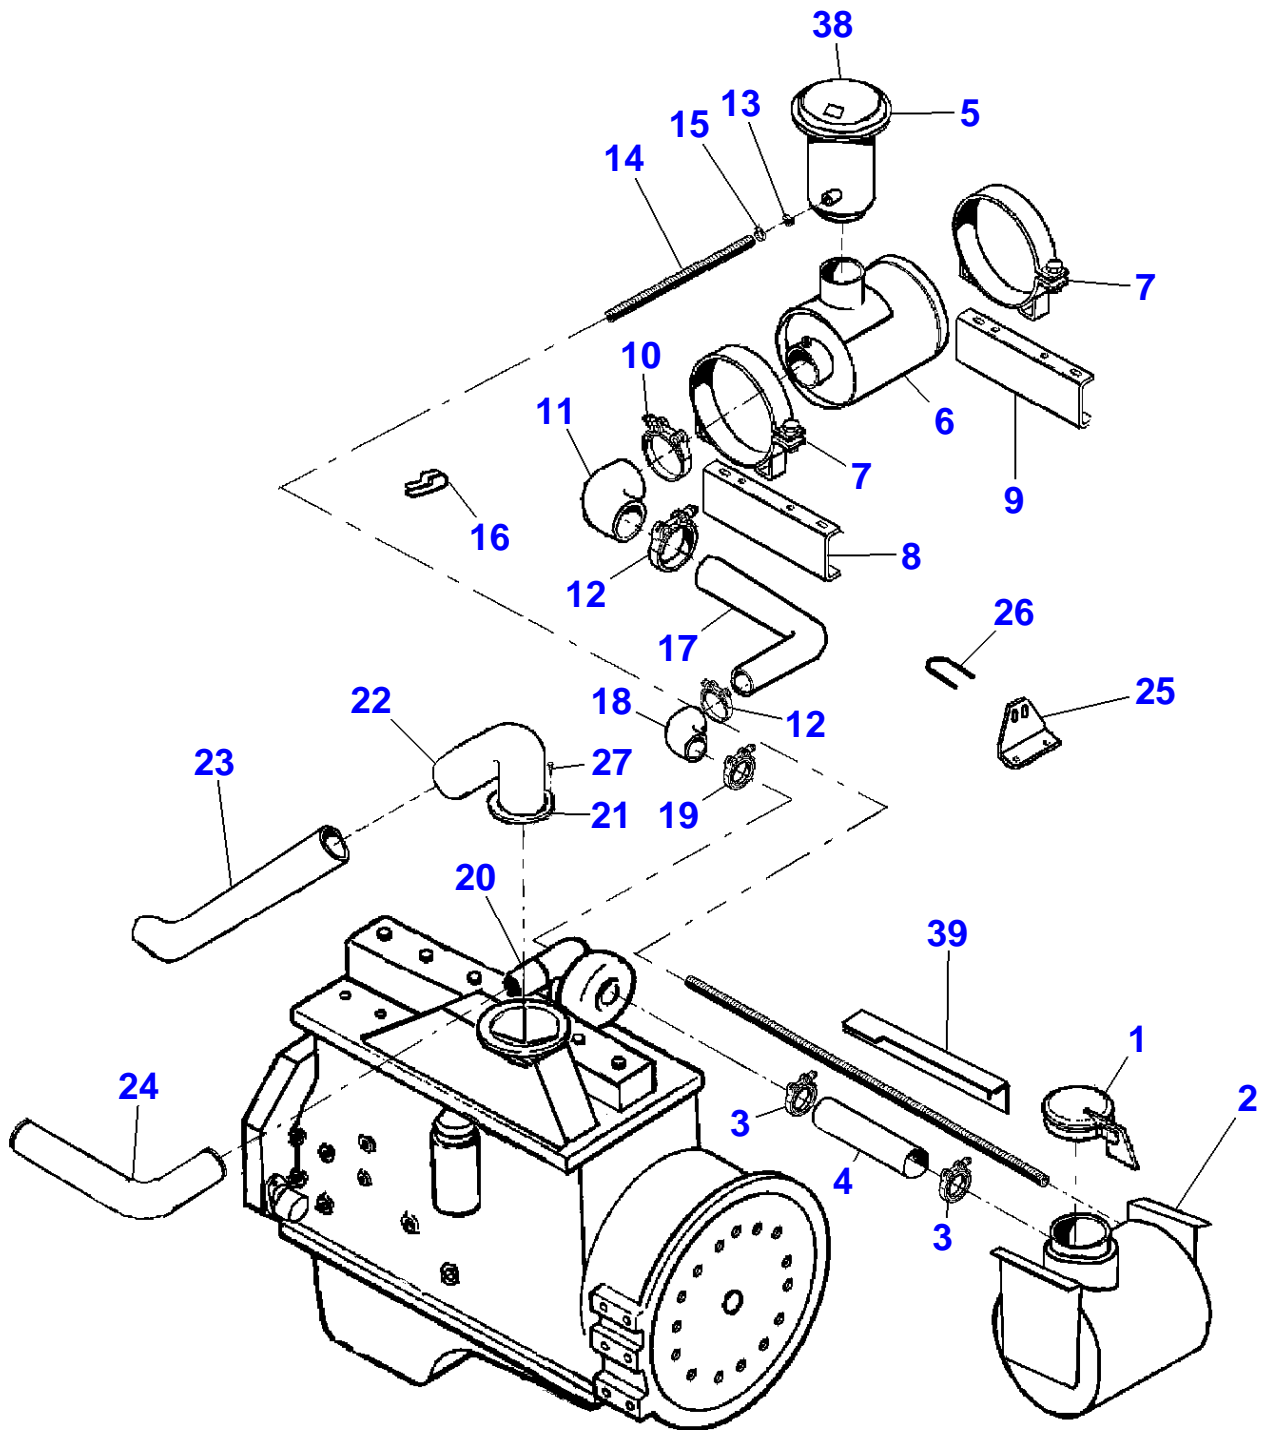

Item	Part Number	Qty	Description	Comments
1	2461793W91	1	Kit	
2	103832W91	2	Clamp	
3	1089933M1	1	O Ring	
4	1070230M1	1	Air Fitr.Element	
5	3638002M1	1	Nut	7/16
6	1070229M1	1	Air Fitr.Element	
7	1089941M91	1	Clamp	
8	1070231M91	1	Cup	
9	2438680W1	2	Mounting	
10	70918185	1	Elbow	
11	2577893W91	1	Cleaner	
12	31-2530050	1	Switch	
13	2625820W1R	1	Channel	
	70921210	X	Screw	
	355564X1	X	Nut Unc	
14	2632940W1R	1	Channel	
	70921210	X	Screw	
	355564X1	X	Nut Unc	
15	2626040W1	1	Hose	
	70921332	2	Screw	5/16-18X3/4
16	105054W91	1	Air Intake	
17	105092W1	1	Tube	(16) 11"
18	105091W1	1	Strap	(16)
	354264X1	1	Bolt Unc	(16)
	353434X1	1	Lock Washer	(16)
	355566X1	1	Nut Unc	(16)

R-RT05-009-B