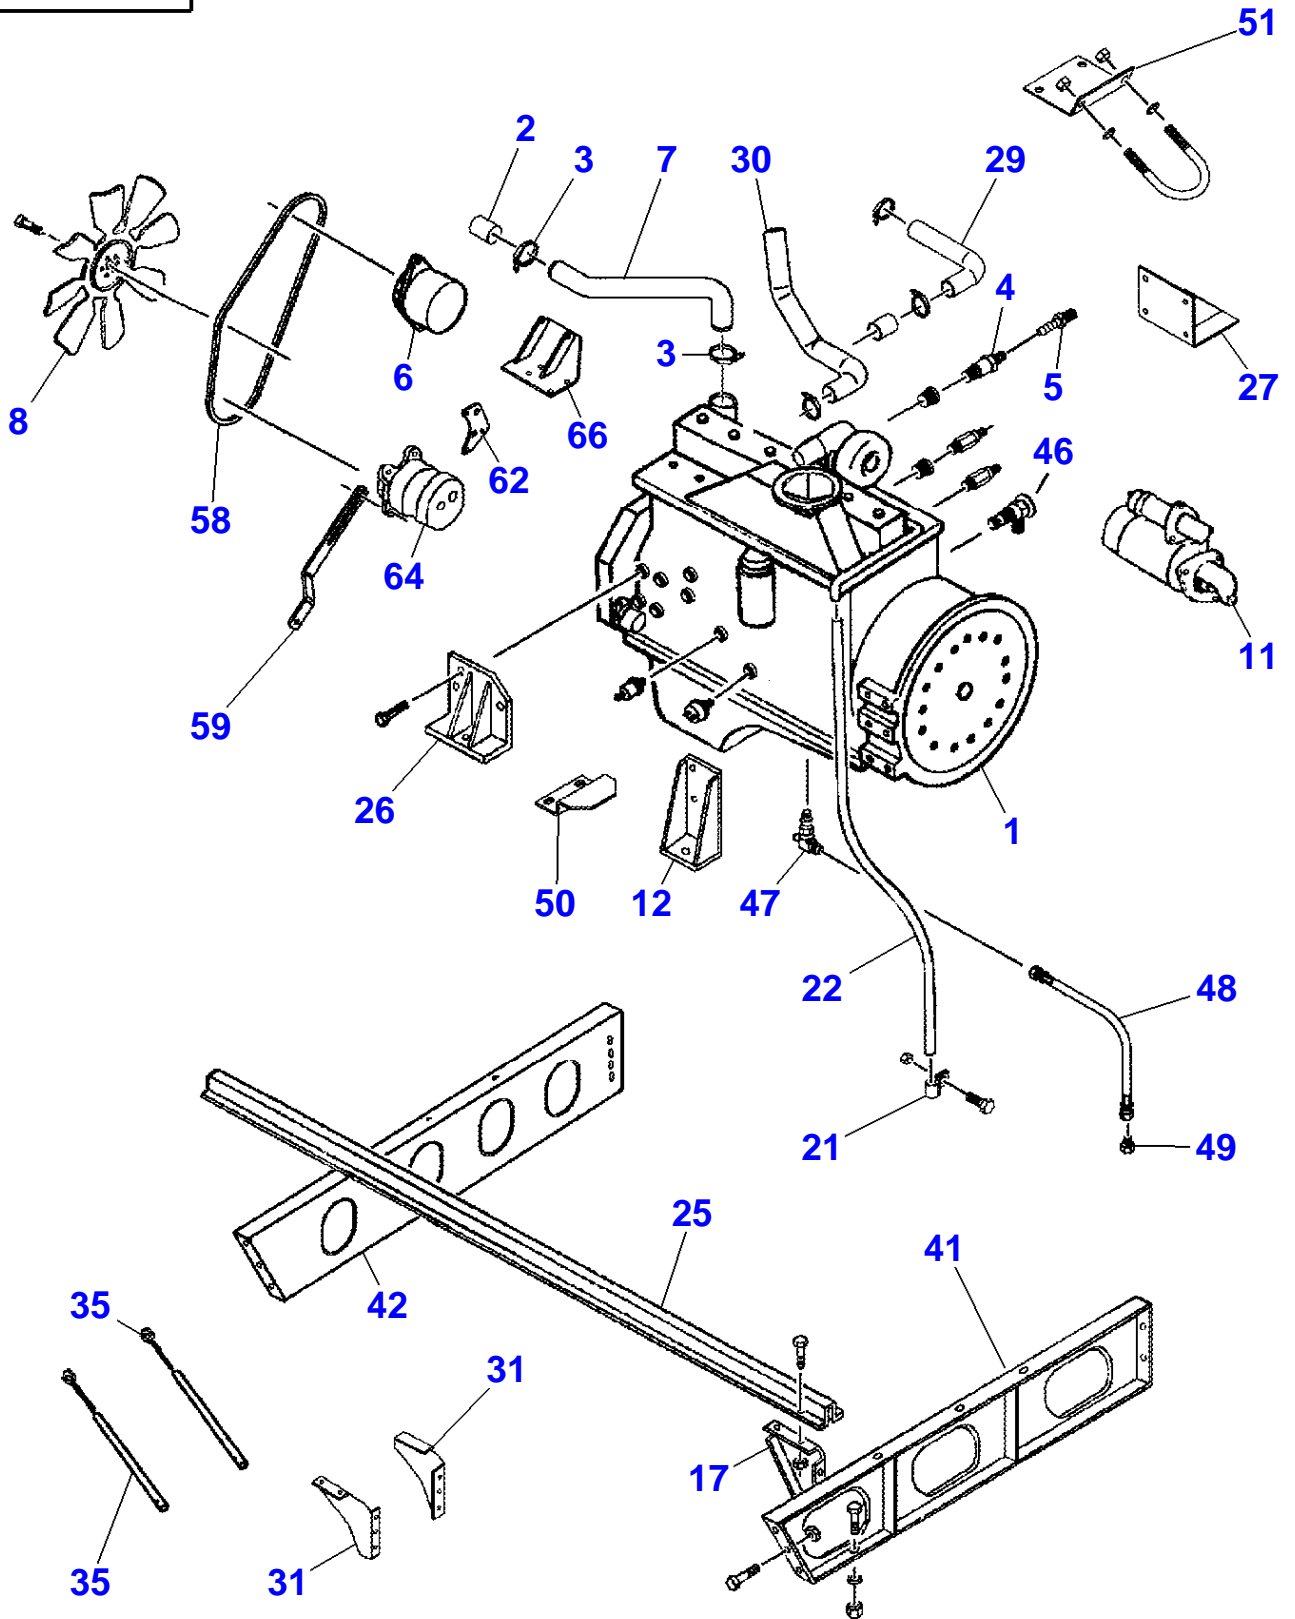

FOOTNOTE [A] 8 BLADE

FOOTNOTE [B] 9 BLADE

FOOTNOTE [C] NOT ILLUSTRATED

MF 8780 COMBINE, ROTARY - 1637416
R-RT05-007-B

R-RT05-007-B

Item	Part Number	Qty	Description	Comments
1	71387624	1	Engine	
2	71367037	5	Sleeve	
3	71366540	10	Clamp	
4	70919342	1	Connector	
5	71351285	1	Fitting	
6	71370306	1	Alternator	
7	71386891	1	Tube	
8	71368954	1	Blade Fan	
	70950046	4	Capscrew	
	70950229	4	Washer	
	72515591	1	Belt	[A]
11	737901	1	Startermotor	
12	71386992	2	Bracket	
	391958X1	8	Screw Metric	
	353773X1	8	Washer	
	70924744	2	Screw	
	W915868	2	Nut	
17	102302M1	2	Gusset	
	70920415	4	Screw	
	364217X1	8	Nut	
	70921210	4	Screw	
	70917378	4	Washer	
21	70936474	3	Clamp	
	70918249	2	Screw	
	70916965	2	Lock Washer	
	70916950	2	Nut	
22		X	Hose	Not serviced,order ITEM 1
		X	Clamp	
25	70921210	4	Screw	
	364217X1	4	Nut	
26	71386986	1	Bracket	
27	71386989	1	Bracket	
	1440716X1	7	Hex. Sock. Screw	
	353773X1	7	Washer	
	70924744	2	Screw	
	915891W1	2	Nut	
29	71388876	1	Tube	
	71366540	6	Clamp	
	71367037	3	Sleeve	
30	71386892	1	Tube	
31	71386997	2	Gusset	
	70920415	4	Screw	
	364217X1	4	Nut	
35	71382731	2	Brace	
	70922664	2	Capscrew	
	70917373	2	Washer	
	70915726	2	Nut	
	71343344	2	Eye Bolt	
	70923292	2	Capscrew	
	70918269	6	Washer	
	70919332	2	Washer	
	70913160	6	Nut	
41	71387769	1	Frame	Left Hand
	70920415	8	Screw	
	70917378	8	Washer	
	364217X1	8	Nut	
42	71387614	1	Frame	Right Hand
	70920415	8	Screw	
	70917378	8	Washer	
	364217X1	8	Nut	
46	30-3076830	1	Valve	Replace and repair. Old not interchangeable with new 71135522
	70936774	1	Fitting	
47	1905314M1	1	Elbow	
48	71382694	1	Hose	
49	70925856	1	Plug	
50	71393838	1	Shield	From Serial or Engine Number HL87101
51	71385999	1	Bracket	
	70937712	1	Clamp	
	70921333	2	Screw	
	70918265	2	Washer	
	70917356	2	Lock Washer	