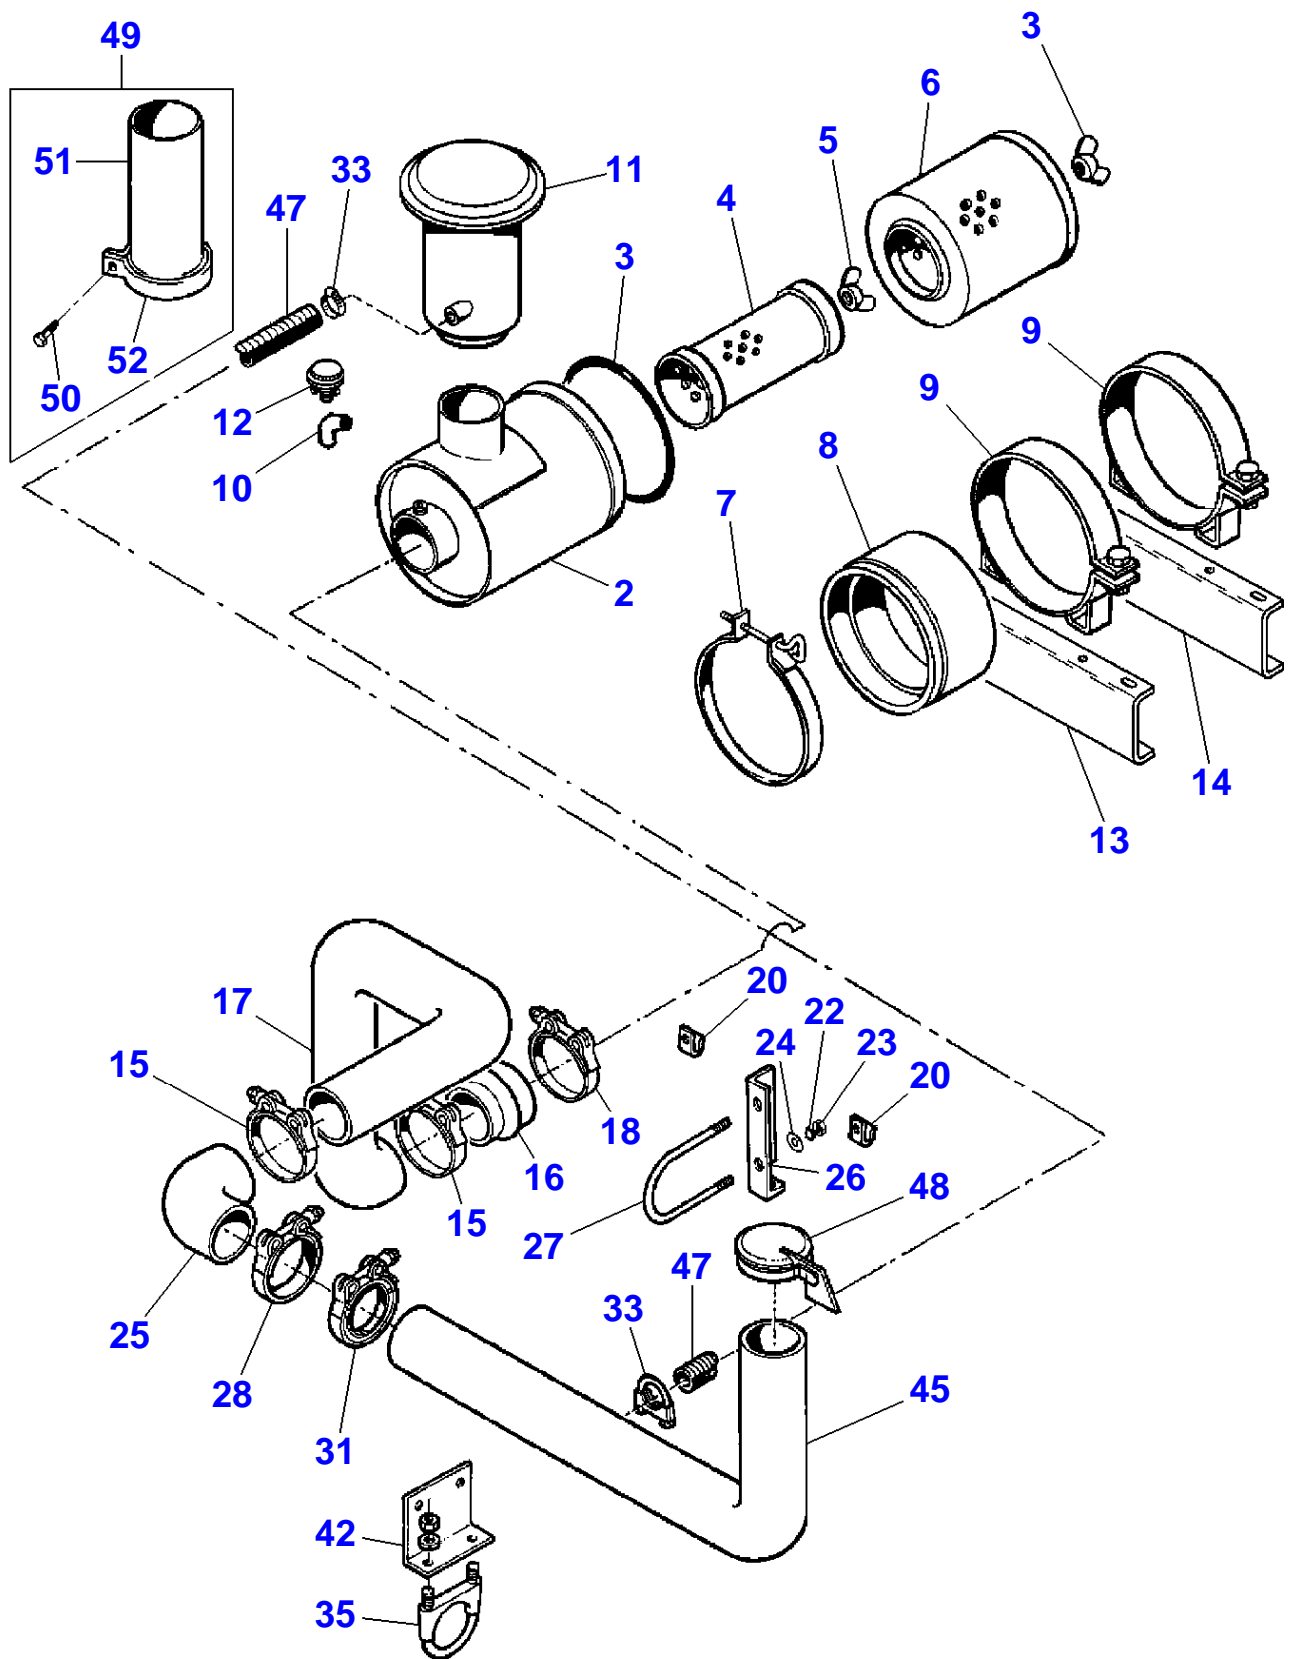

Item	Part Number	Qty	Description	Comments
51	70917372	2	Nut	
58	71148120	1	Belt	
59	71388877	1	Link	
59	1112407	1	Capscrew	
59	70950220	2	Lock Washer	
59	70950037	1	Capscrew	
59	70950229	1	Washer	
59	70950945	1	Nut	
62	30-3429865	1	Plate	
62	70950038	2	Capscrew	
62	70950220	2	Lock Washer	
62	70950945	2	Nut	
64	71379601	1	Compressor	
66	71385055	1	Support	
66	72160927	1	Sleeve	
66	70950038	2	Capscrew	
66	70950220	2	Lock Washer	
66	70950945	2	Nut	
66	71389917	1	Hose	
66	70920692	1	Fitting	
66	70920809	1	Fitting	45 DEG.
66	70921911	2	Clamp	
66	71367031	1	Hose	
66	70927018	1	Hose	
66	70929402	2	Clamp	
66	72511906	1	Fuel Filter	Repairs and replaces 3800394
66	3401544	1	Oil Filter	
66	3100309	1	Filter	
66	3943684	1	Heater	CE
66	3913112	1	Harness	CE

FOOTNOTE [A] NOT ILLUSTRATED

R-RT05-008-B