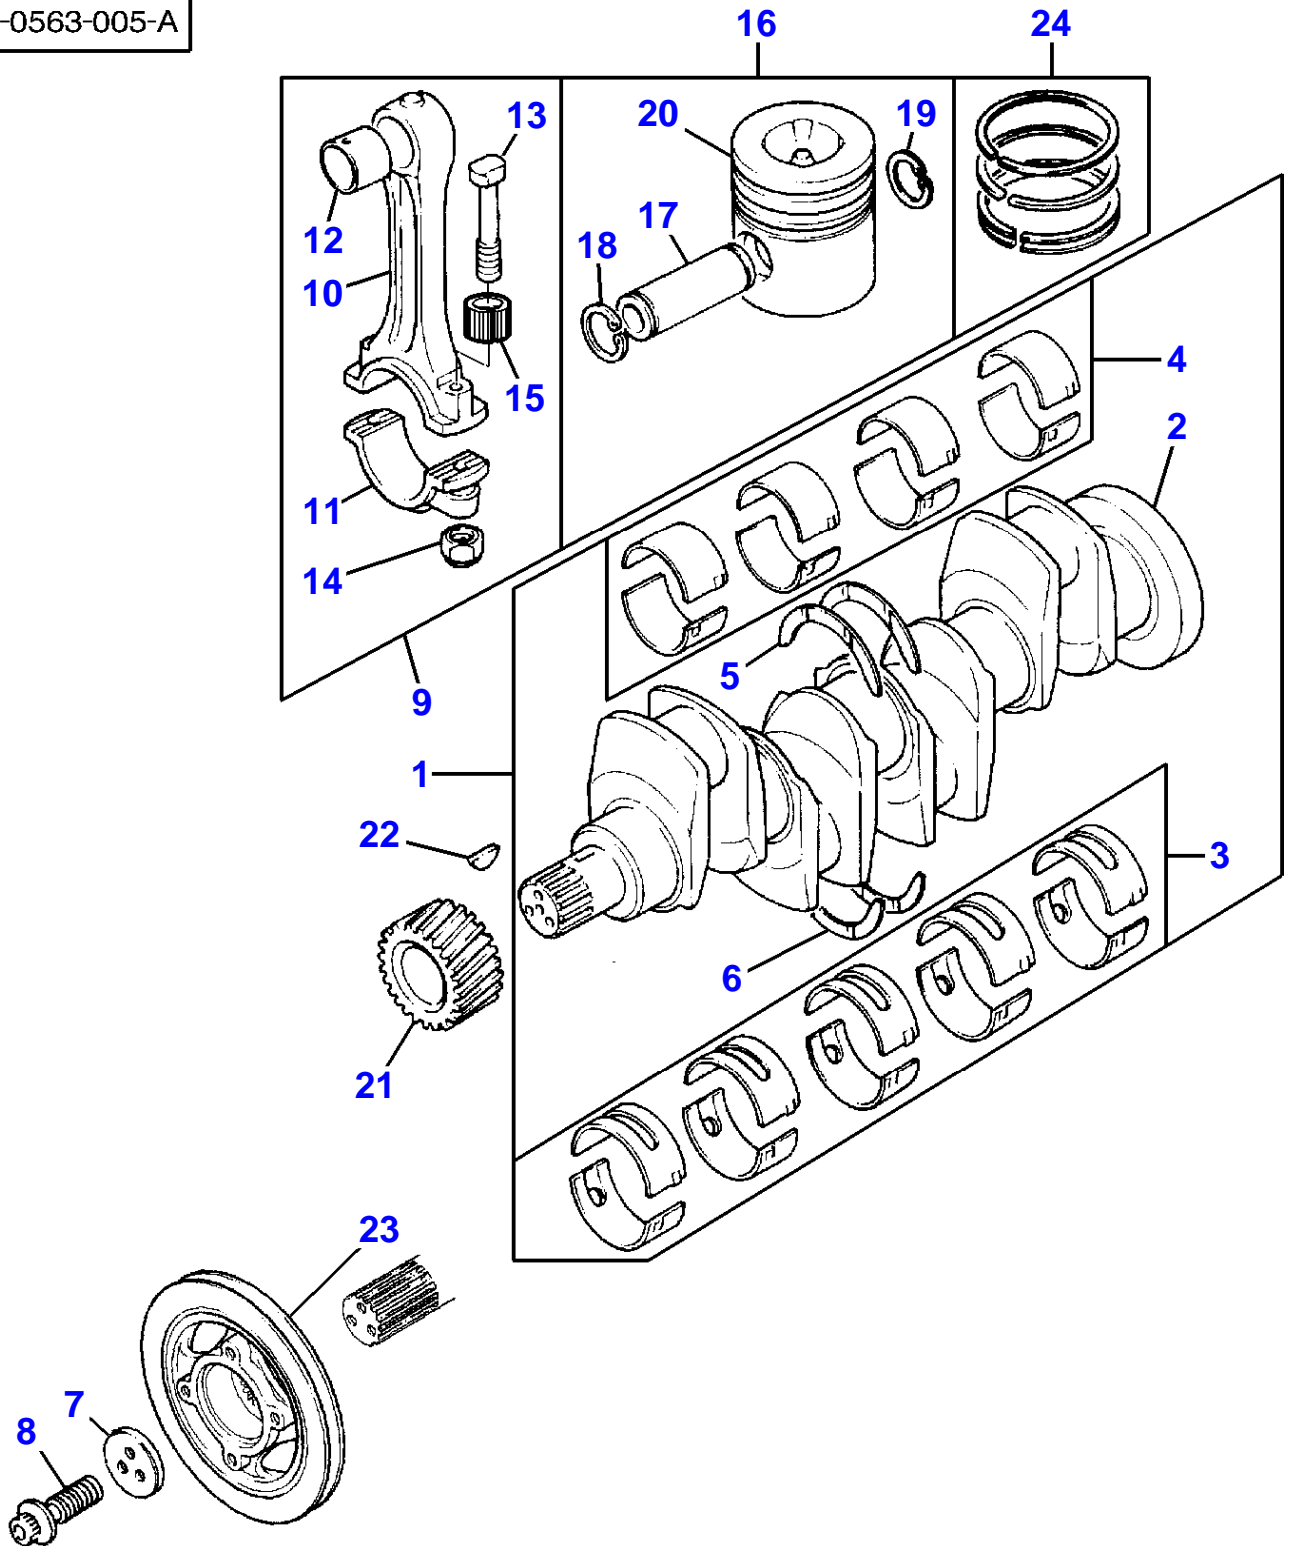

FOOTNOTE [A] NOT ILLUSTRATED

6-0563-005-A

Item	Part Number	Qty	Description	Comments
1	3640408M91	1	Kit, Crankshaft	
2		1	Crankshaft	(1) Not serviced,order REF. 1
3	735168M91	1	Kit, Bearing	[A] (1)
	735169M91	X	Kit, Bearing	[A] Thickness (-)0,25MM
	735170M91	X	Kit, Bearing	[A] Thickness (-)0,50MM
	735171M91	X	Kit, Bearing	[A] Thickness (-)0,75MM
4	3637791M91	1	Kit, Bearing	[A] (1)
	3637792M91	X	Kit, Bearing	[A] Thickness (-)0,25MM
	3637793M91	X	Kit, Bearing	[A] Thickness (-)0,50MM
	3637794M91	X	Kit, Bearing	[A] Thickness (-)0,75MM
5	747128M1	2	Thrust Washer	(1)
	735742M1	X	Washer	Thickness (+)0,19MM
6	747129M1	2	Thrust Washer	(1)
	735743M1	X	Washer	Thickness (+)0,19MM
7	4222401M1	1	Block	
8	748074M1	3	Screw	
9	4225429M91	4	Kit, Conrod	[B] WHITE GRADE H
	4225540M91	4	Kit, Conrod	[B] GREEN GRADE J Repairs and replaces 4223433M91
	4225544M91	4	Kit, Conrod	[B] PURPLE GRADE K Repairs and replaces 4223434M91
	4223435M91	4	Kit, Conrod	[B] BLUE GRADE L
10		1	Conrod	(9) Not serviced,order REF. 9
11		1	Cap	(9) Not serviced,order REF. 9
12	4222131M1	1	Bush	[B] (9)
13	4222485M1	2	Screw	(9)
14	3637030M1	2	Nut	(9)
15	4222821M1	2	Sleeve	(9)
16	4222949M91	4	Kit, Piston	STANDARD
	4223436M91	4	Kit, Piston	Thickness (+)0,50MM
	4223437M91	4	Kit, Piston	Thickness (+)1,00MM
17		1	Pin	(16) Not serviced,order REF. 16
18	4222135M1	1	Circlip	(16)
19	4222135M1	1	Circlip	(16)
20		1	Piston	(16) Not serviced,order REF. 16
21	748201M1	1	Gear	
22	70905845	1	Key	
23	4222400M1	1	Pulley,Crank	
24	4222950M91	4	Kit, Piston Ring	STANDARD
	4223438M91	X	Kit, Piston Ring	Thickness (+)0,50MM
	4223439M91	X	Kit, Piston Ring	Thickness ()1,00MM