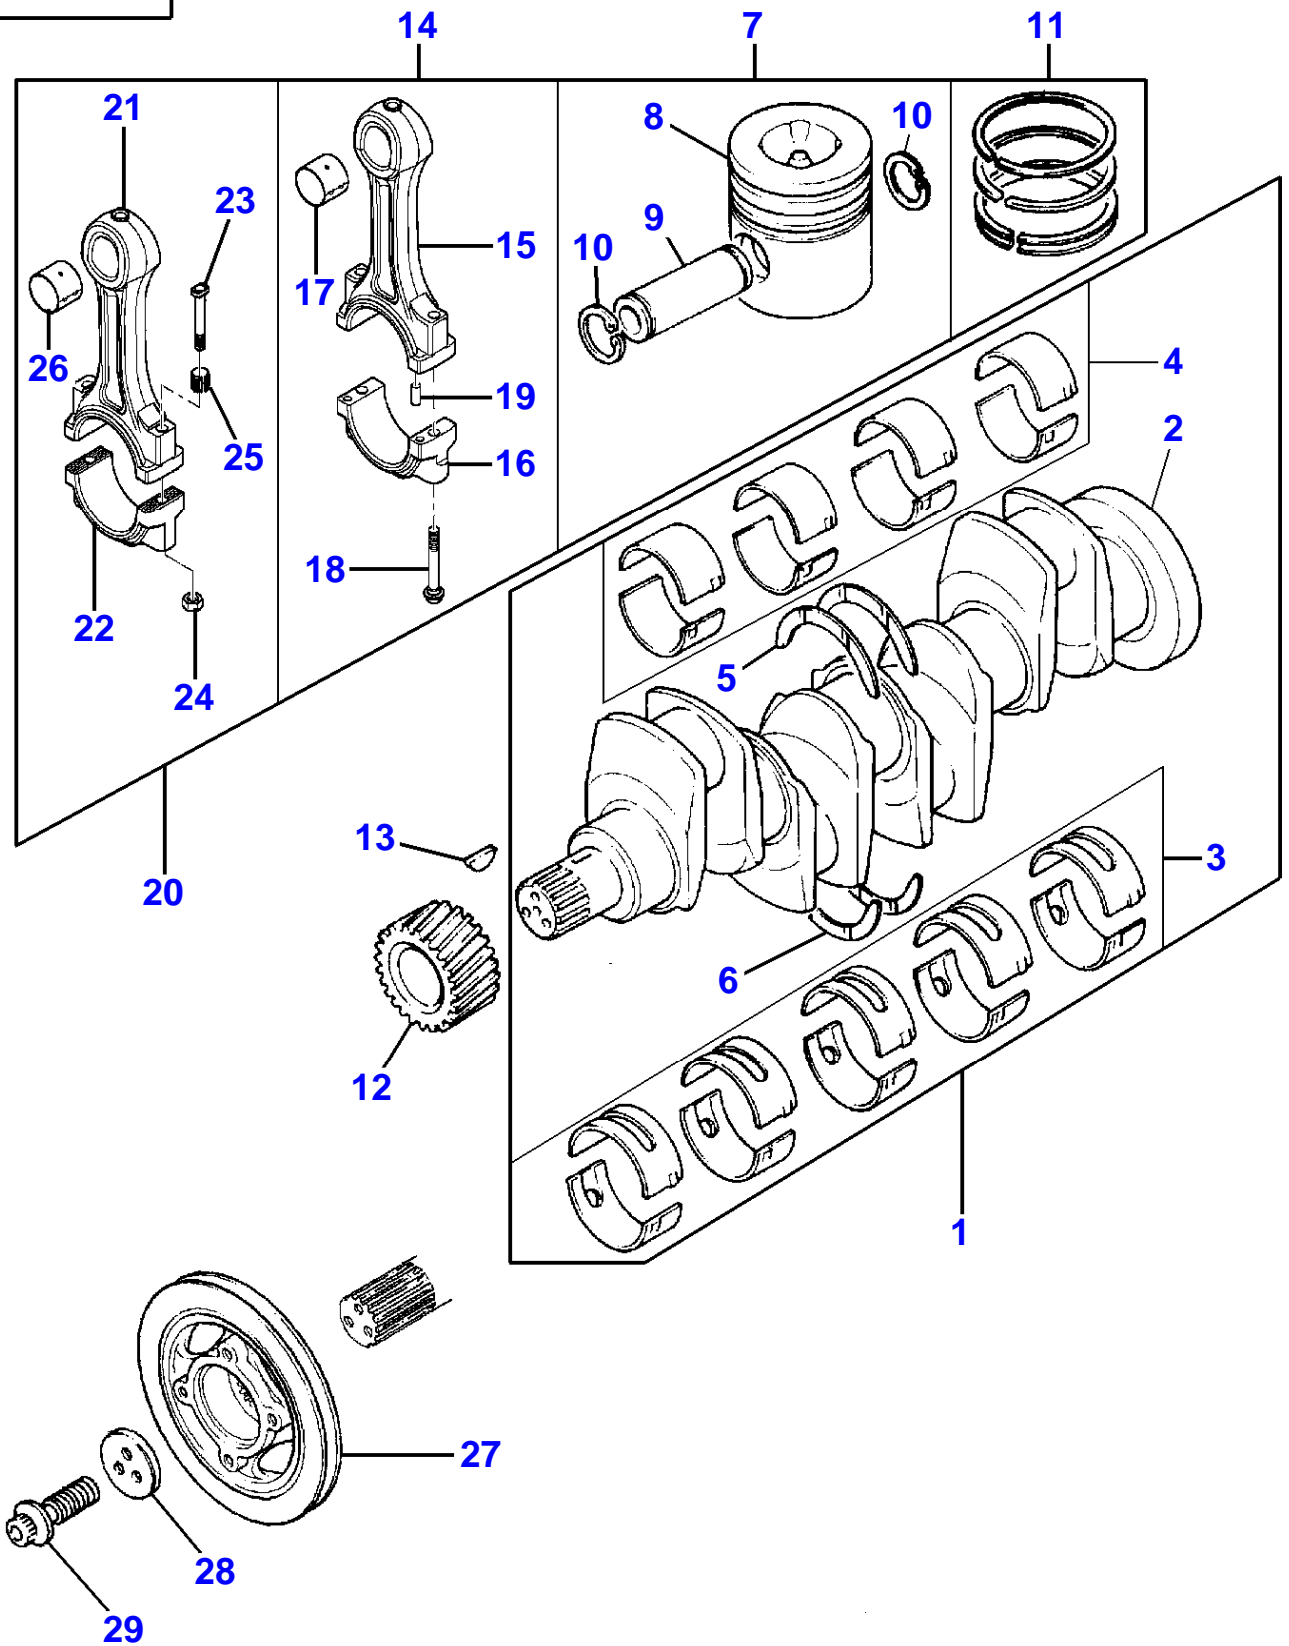

6-0563-006-B

Item	Part Number	Qty	Description	Comments
1	4224669M91	1	Kit, Crankshaft	
2		1	Crankshaft	(1) Not serviced,order REF.1
3	735168M91	1	Kit, Bearing	[A] (1)
	735169M91	1	Kit, Bearing	[A] Thickness (-)0.25MM
	735170M91	1	Kit, Bearing	[A] Thickness (-)0.50MM
	735171M91	1	Kit, Bearing	[A] Thickness (-)0.75MM
4	3637791M91	1	Kit, Bearing	[A] (1)
	3637792M91	1	Kit, Bearing	[A] Thickness (-)0.25MM
	3637793M91	1	Kit, Bearing	[A] Thickness (-)0.50MM
	3637794M91	1	Kit, Bearing	[A] Thickness (-)0.75MM
5	747128M1	1	Thrust Washer	(1)
	735742M1	1	Washer	Thickness (+)0.19MM
6	747129M1	1	Thrust Washer	
	735743M1	1	Washer	Thickness (+)0.19MM
7	4222134M91	4	Kit, Piston	[B]
8		1	Piston	(7)
9		1	Pin	(7)
10	4222135M1	2	Circlip	
11	4222136M91	4	Kit, Piston Ring	
12	748201M1	1	Gear	
13	2196X	1	Key	
14	4223522M91	1	Kit, Conrod	[B] Up to Serial or Engine Number U876975D GRADE L
	4223523M91	1	Kit, Conrod	[B] Up to Serial or Engine Number U876975D GRADE H
15		1	Conrod	(14) Not serviced,order REF.14
16		1	Cap	(14) Not serviced,order REF.14
17	4222131M1	1	Bush	(14)
18	4222132M1	2	Screw	(14)
19	4222133M1	2	Dowel	(14)
20	4225429M91	1	Kit, Conrod	From Serial or Engine Number U876976D GRADE H
	4225540M91	1	Kit, Conrod	From Serial or Engine Number U876976D GRADE J Repairs and replaces 4223433M91
	4225544M91	1	Kit, Conrod	From Serial or Engine Number U876976D GRADE K Repairs and replaces 4223434M91
	4223435M91	1	Kit, Conrod	From Serial or Engine Number U876976D GRADE L
21		1	Conrod	(20) Not serviced,order REF.20
22		1	Cap	(20) Not serviced,order REF.20
23	4222485M1	2	Screw	(20)
24	3637030M1	2	Nut	(20)
25	4222821M1	2	Sleeve	(20)
26	4222131M1	1	Bush	(20)
27	4222400M1	1	Pulley,Crank	
28	4222401M1	1	Block	
29	748074M1	3	Screw	

FOOTNOTE [A] PRE-FINISHED

FOOTNOTE [B] SEE PERKINS SERVICE BULLETIN NO.81