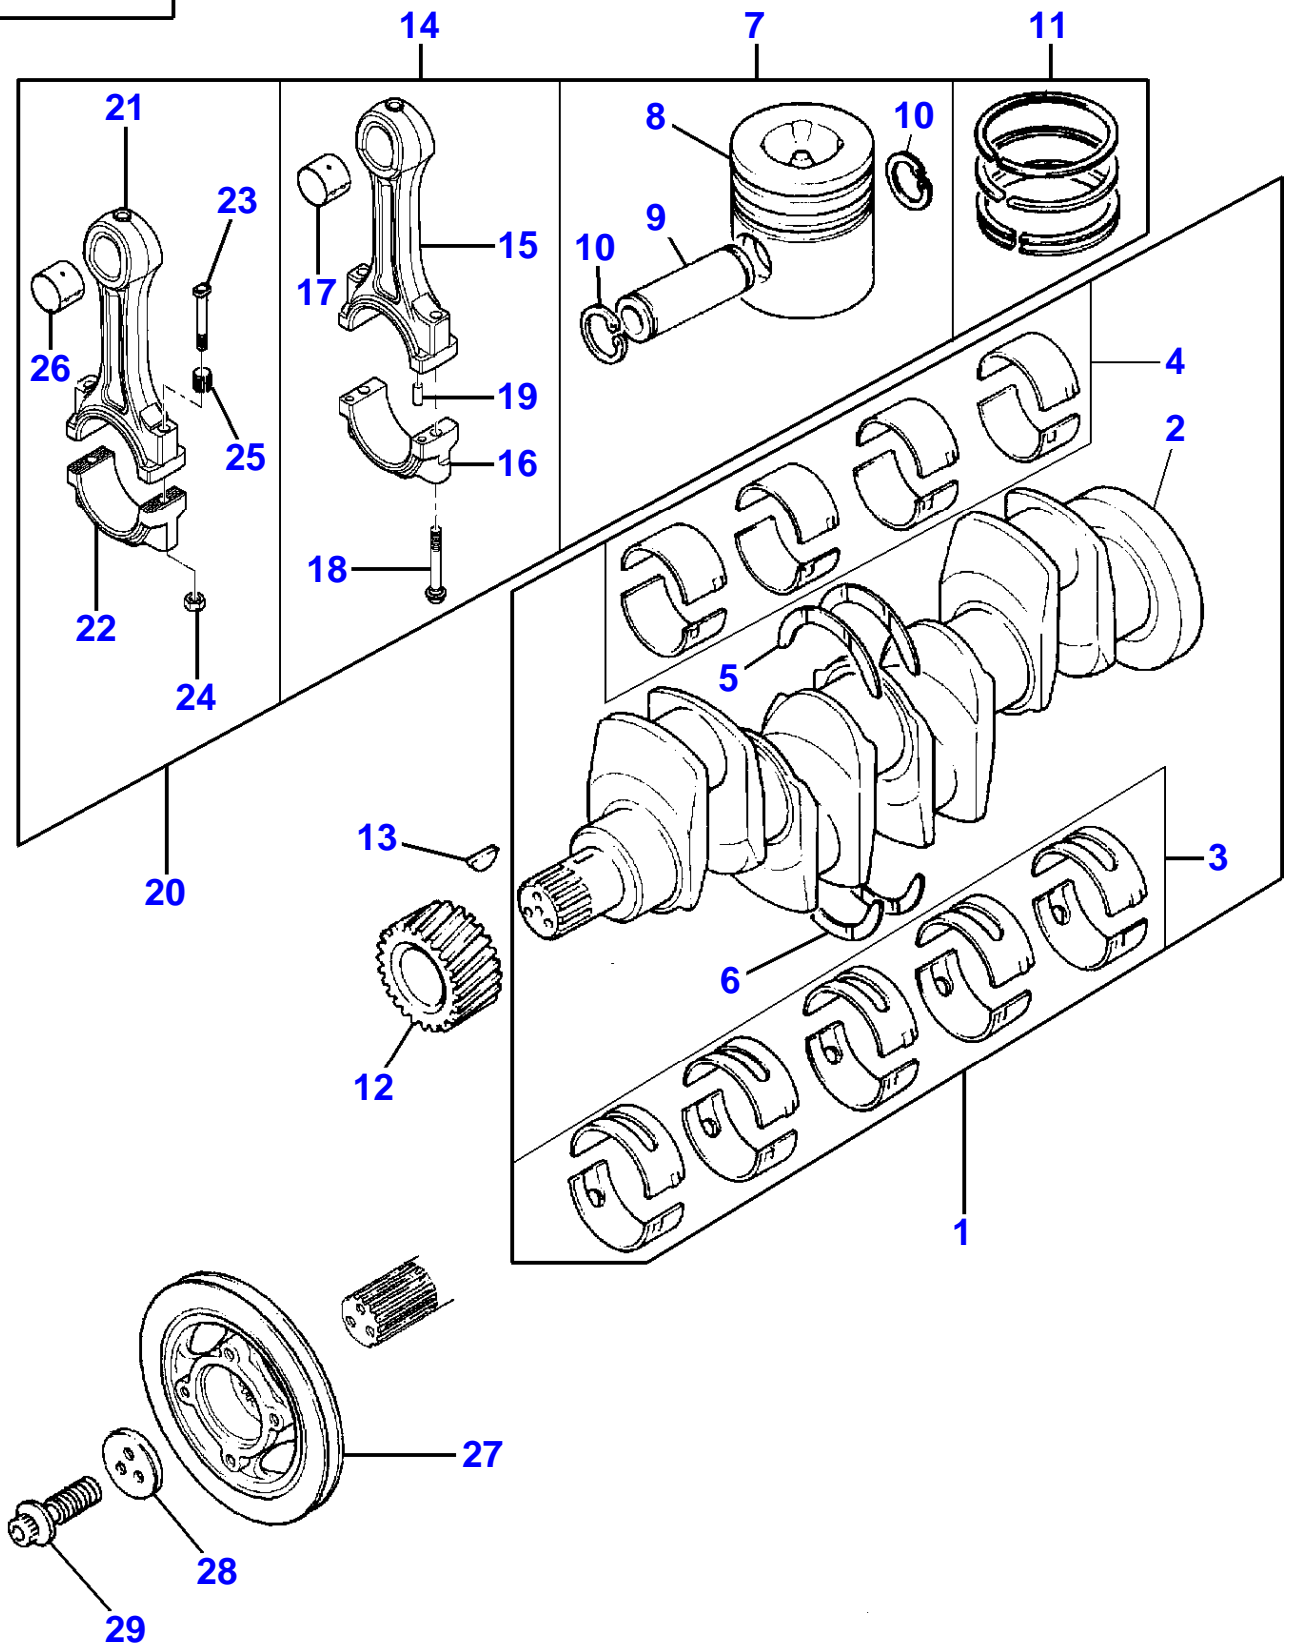

6-0563-006-B

Item	Part Number	Qty	Description	Comments
1	4223939M91	1	Kit, Crankshaft	
2		1	Crankshaft	(1) Not serviced,order REF.1
3	735168M91	1	Kit, Bearing	[A] (1)
	735169M91	1	Kit, Bearing	[A] Thickness (-)0.25MM
	735170M91	1	Kit, Bearing	[A] Thickness (-)0.50MM
	735171M91	1	Kit, Bearing	[A] Thickness (-)0.75MM
4	3637791M91	1	Kit, Bearing	[A] (1)
	3637792M91	1	Kit, Bearing	[A] Thickness (-)0.25MM
	3637793M91	1	Kit, Bearing	[A] Thickness (-)0.50MM
	3637794M91	1	Kit, Bearing	[A] Thickness (-)0.75MM
5	747128M1	1	Thrust Washer	(1)
	735742M1	1	Washer	Thickness (+)0.19MM
6	747129M1	1	Thrust Washer	
	735743M1	1	Washer	Thickness (+)0.19MM
7	4222134M91	4	Kit, Piston	[B]
8		1	Piston	(7)
9		1	Pin	(7)
10	4222135M1	2	Circlip	
11	4222136M91	4	Kit, Piston Ring	
12	748201M1	1	Gear	
13	2196X	1	Key	
14	4223522M91	1	Kit, Conrod	[B] Up to Serial or Engine Number U876975D GRADE L
	4223523M91	1	Kit, Conrod	[B] Up to Serial or Engine Number U876975D GRADE H
15		1	Conrod	(14) Not serviced,order REF.14
16		1	Cap	(14) Not serviced,order REF.14
17	4222131M1	1	Bush	(14)
18	4222132M1	2	Screw	(14)
19	4222133M1	2	Dowel	(14)
20	4223432M91	1	Kit, Conrod	From Serial or Engine Number U876976D GRADE H
	4223433M91	1	Kit, Conrod	From Serial or Engine Number U876976D GRADE J
	4223434M91	1	Kit, Conrod	From Serial or Engine Number U876976D GRADE K
	4223435M91	1	Kit, Conrod	From Serial or Engine Number U876976D GRADE L
21		1	Conrod	(20) Not serviced,order REF.20
22		1	Cap	(20) Not serviced,order REF.20
23	4222485M1	2	Screw	(20)
24	3637030M1	2	Nut	(20)
25	4222821M1	2	Sleeve	(20)
26	4222131M1	1	Bush	(20)
27	4222400M1	1	Pulley,Crank	
28	4222401M1	1	Block	
29	748074M1	3	Screw	

FOOTNOTE [A] PRE-FINISHED

FOOTNOTE [B] SEE PERKINS SERVICE BULLETIN NO.81