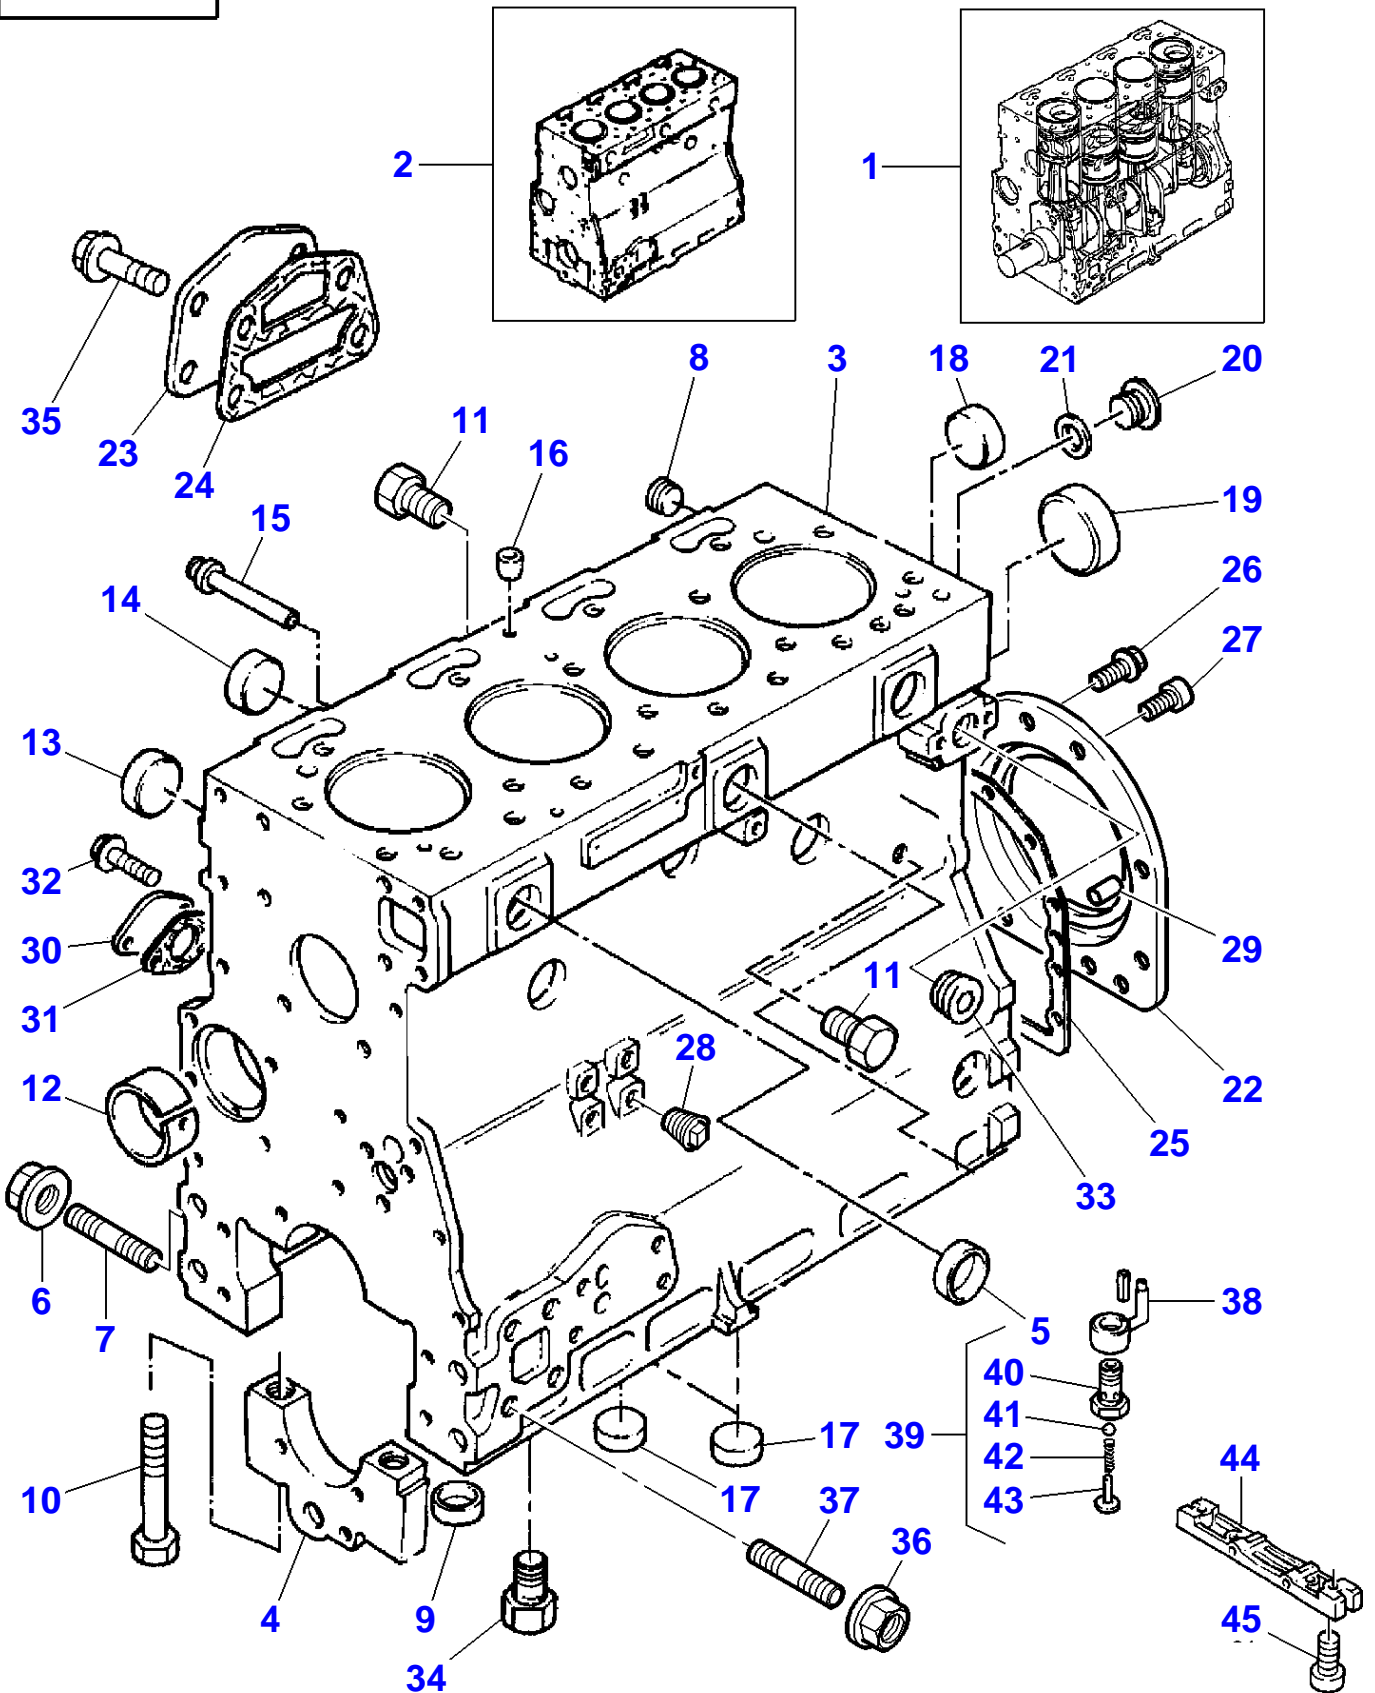

6-0560-005-C

Cylinder Block - Without Turbocharger - Perkins List AR81110

Page010-0010

Item	Part Number	Qty	Description	Comments
1	4224034M91	1	Short Engine	
2	4225224M91	1	Kit,Cyl.Block	(1)
3		1	Block	(2) Not serviced,order REF 1
4		5	Bearing Cap	(2) Not serviced,order REF 1
5	731354M1	5	Plug	(2)
6	3637067M1	1	Nut	
7	4222430M1	1	Stud	
8	363819X1	1	Plug	(2)
9	733072M1	10	Ring	(2)
10	1476108X1	10	Screw	(2)
11	376670X1	2	Plug	
12	4222017M1	1	Bush	(2)
13	746259M1	4	Plug	(2)
14	4222012M1	3	Plug	(2)
15	1476282X1	1	Plug	(2)
16	736868M1	1	Plug	(2)
17	376670X1	2	Plug	(2)
18	746259M1	2	Plug	(2)
19	4222043M1	1	Plug	(2)
20	376180X1	1	Plug	(2)
21	4224555M1	1	Washer	(2)
22	4224532M1	1	Housing	
23	4222048M1	1	Plate	(2)
24	3638708M1	1	Joint	(2)
25	4223587M1	1	Joint	
26	3637008M1	12	Screw	
27	3641756M1	2	Screw	
28	731996M1	1	Plug	
29	731947M1	2	Dowel	
30	748416M1	1	Plate	(2)
31	3638696M1	1	Joint	(2)
32	3638435M1	2	Screw	(2)
33	363819X1	2	Plug	(2)
34	4224552M1	4	Plug	(2)
35	3638424M1	4	Screw	(2)
36	3637067M1	7	Nut	
37	4222430M1	7	Stud	
38	4224385M91	1	Jet	(2)
39	3637005M91	1	Valve	(2)
40		1	Body	(39) Not serviced,order REF .39
41		1	Ball	(39) Not serviced,order REF .39
42		1	Spring	(39) Not serviced,order REF .39
43		1	Retainer	(39) Not serviced,order REF .39
44	3641863M1	1	Bridge Piece	(2)
45	3637236M1	2	Screw	(2)