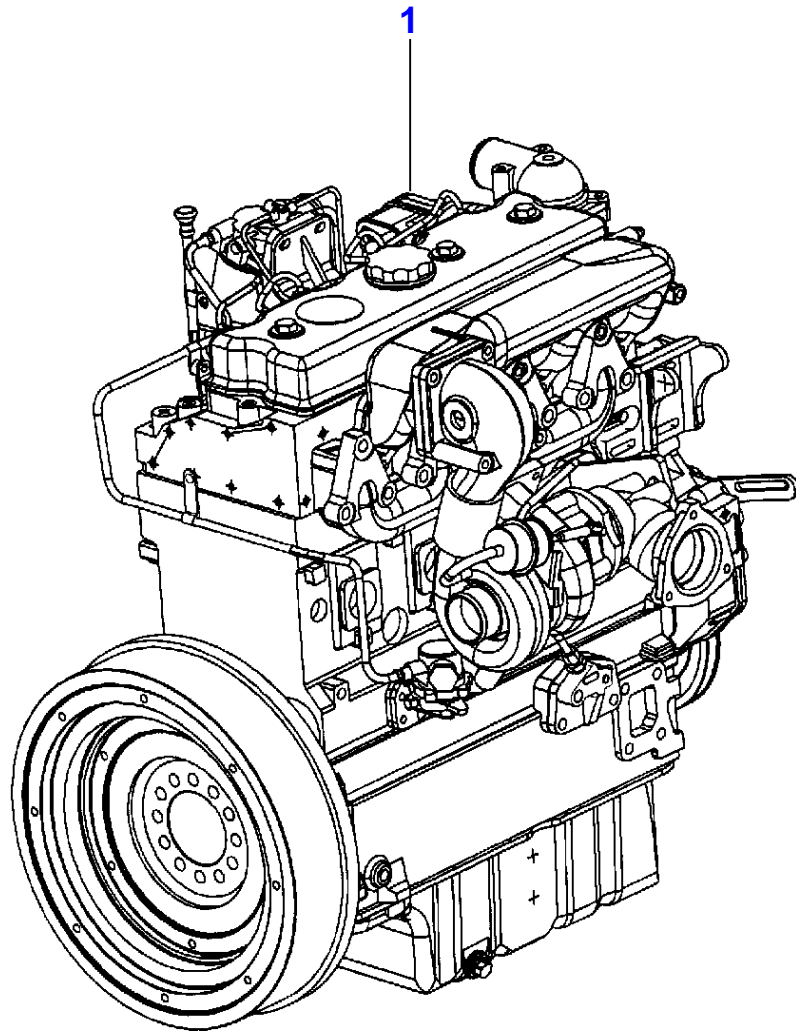

6-AA01-001-A