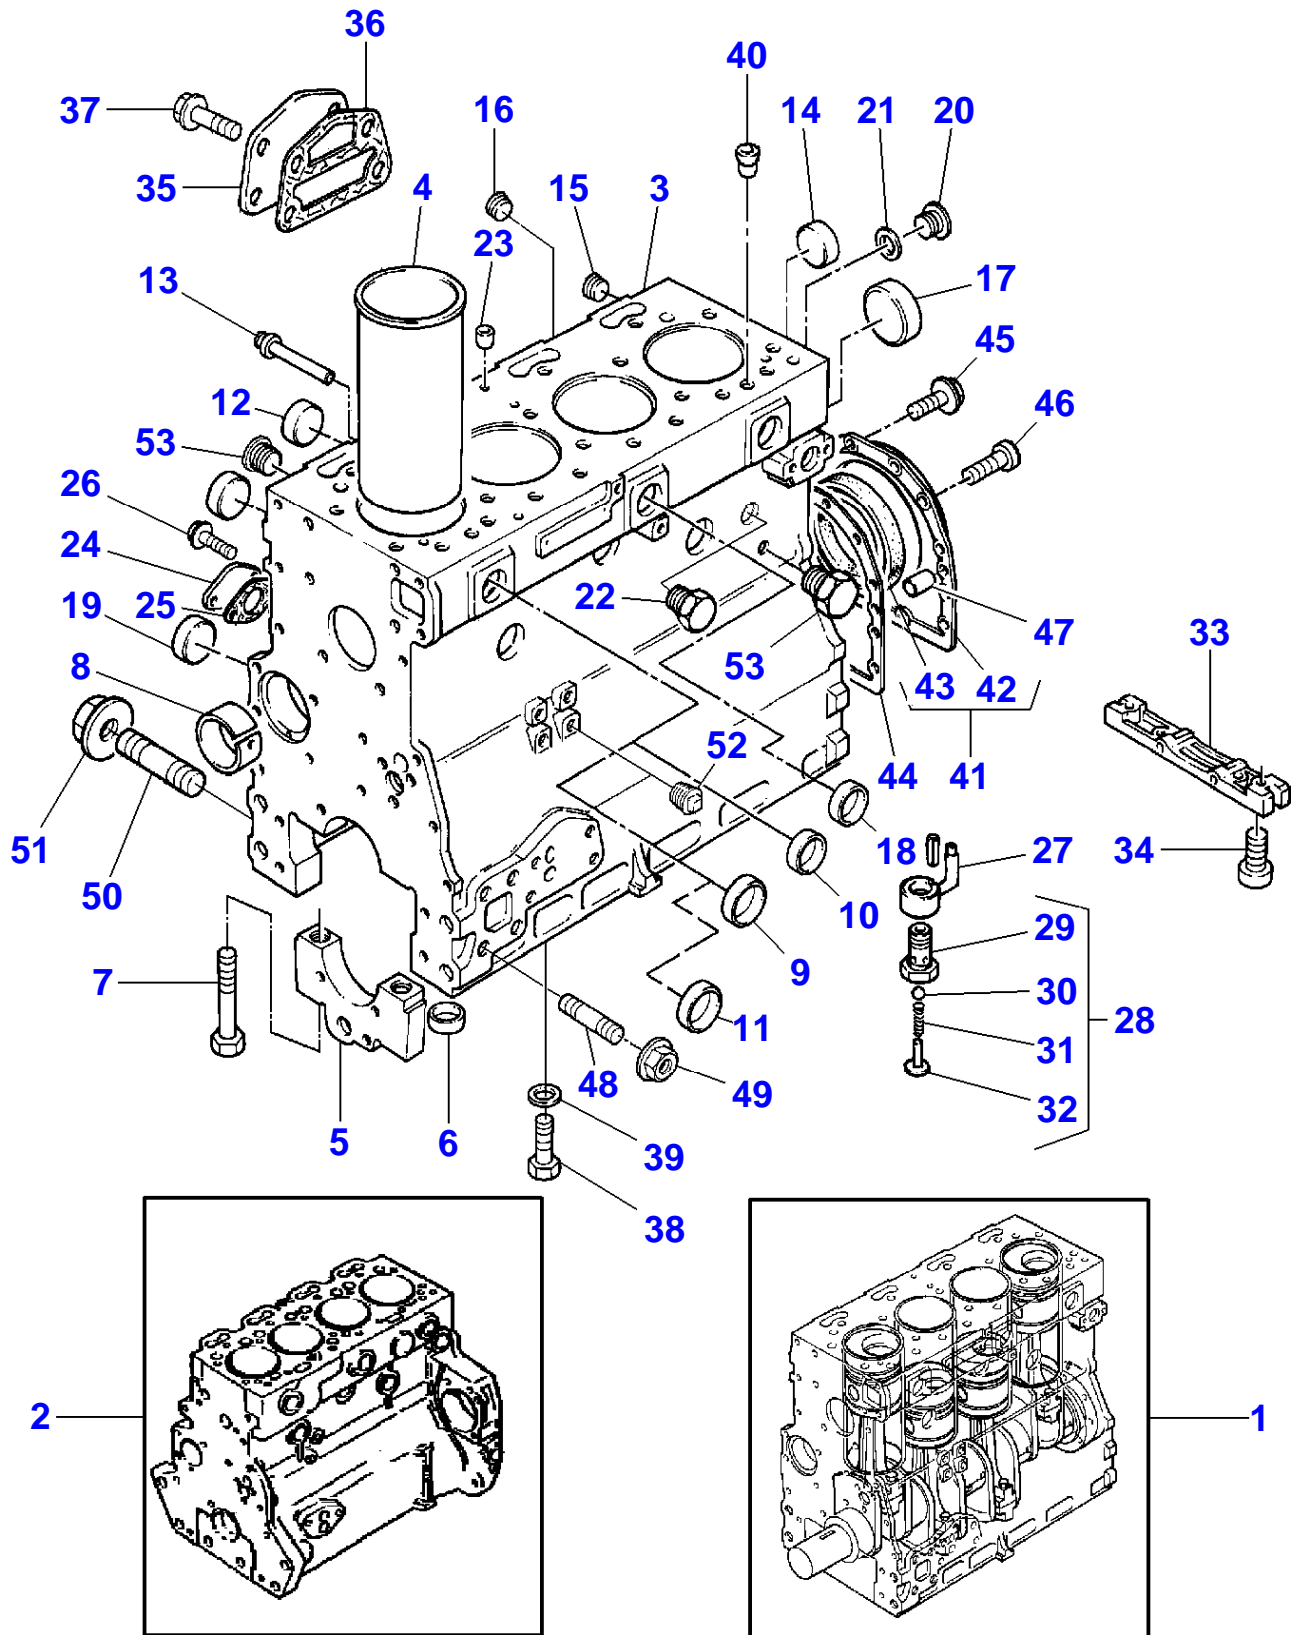

6-0560-007-B

Item	Part Number	Qty	Description	Comments
1	4224572M91	1	Short Engine	
2	4225500M91	1	Kit,Cyl.Block	(1)
3		1	Block	(2) Not serviced,order REF.1
4	4222129M1	4	Liner	(2) STANDARD
	4222128M1	4	Liner	[B] (2)
	4223985M1	4	Liner	[B] (2) +0.25MM
	4224842M1	4	Liner	[A] (2)
5		1	Bearing Cap	(2) Not serviced,order REF.1
6	733072M1	10	Ring	(2)
7	1476108X1	10	Screw	(2)
8	4222017M1	1	Bush	(2)
9	731354M1	5	Plug	(2)
10	731354M1	1	Plug	(2)
11	4222043M1	1	Plug	(2)
12	736868M1	1	Plug	(2)
13	1476282X1	1	Plug	(2)
14	746259M1	2	Plug	(2)
15	733067M1	1	Plug	(2)
16	733067M1	1	Plug	(2)
17	746259M1	4	Plug	(2)
18	4224540M1	4	Plug	(2)
19	3641736M1	1	Plug	(2)
20	4224561M1	1	Plug	(2)
21	4224555M1	1	Washer	(2)
22	376670X1	1	Plug	(2)
23	4222552M1	2	Dowel	(2)
24	748416M1	1	Plate	(2)
25	3638696M1	1	Joint	(2)
26	3638435M1	2	Screw	(2)
27	4224385M91	4	Jet	(2)
28	3637005M91	4	Valve	(2)
29		1	Valve Body	(28) Not serviced,order REF.28
30		1	Ball	(28) Not serviced,order REF.29
31		1	Spring	(28) Not serviced,order REF.28
32		1	Retainer	(28) Not serviced,order REF.28
33	4224664M1	1	Bridge Piece	(2)
34	3637236M1	2	Screw	(2)
35	4222048M1	1	Plate	(2)
36	3638708M1	1	Joint	(2)
37	3638424M1	4	Screw	(2)
38	348281X1	4	Screw	(2)
39	376616X1	4	Bush	(2)
40	4222439M1	2	Dowel	(2)
41	3640868M91	1	Housing	(2)
42		1	Gasket	(41) Not serviced,order REF.41
43	1447691M1	1	Seal	(41)
44	4223587M1	1	Joint	(2)
45	3637008M1	12	Screw	(2)
46	3641756M1	2	Screw	(2)
47	731947M1	2	Dowel	(2)
48	4222430M1	7	Stud	
49	3637067M1	7	Nut	
50	4222430M1	1	Stud	
51	3637067M1	1	Nut	
52	731996M1	1	Plug	
53	376670X1	2	Plug