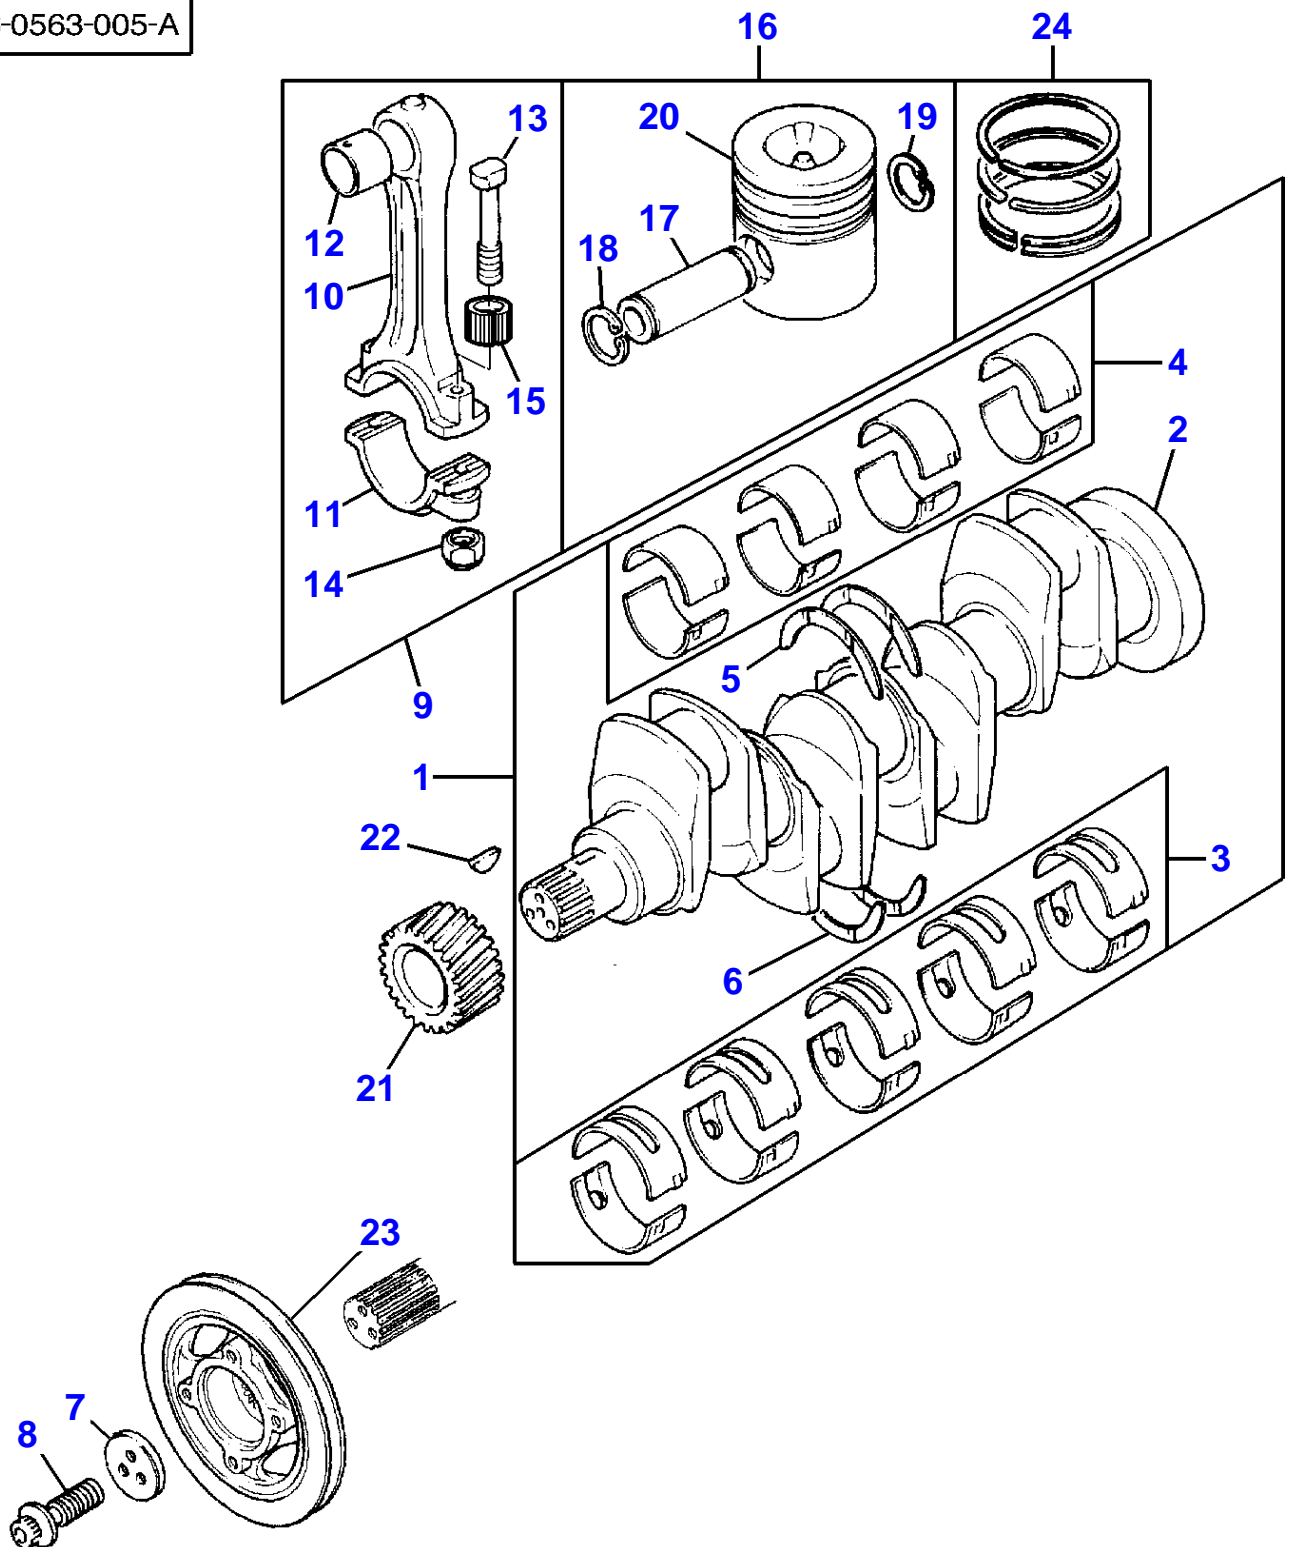

FOOTNOTE [B] FINISHED - SLIP FIT

6-0563-005-A

Crankshaft, Pistons And Connecting Rods - Without Turbocharger - Perkins List AR81110

Page010-0020

Item	Part Number	Qty	Description	Comments
1	3640408M91	1	Kit, Crankshaft	
2		1	Crankshaft	(1) Not serviced,order REF. 1
3	735168M91	1	Kit, Bearing	[A] (1)
	735169M91	X	Kit, Bearing	[A] Thickness (-)0,25MM
	735170M91	X	Kit, Bearing	[A] Thickness (-)0,50MM
	735171M91	X	Kit, Bearing	[A] Thickness (-)0,75MM
4	3637791M91	1	Kit, Bearing	[A] (1)
	3637792M91	X	Kit, Bearing	[A] Thickness (-)0,25MM
	3637793M91	X	Kit, Bearing	[A] Thickness (-)0,50MM
	3637794M91	X	Kit, Bearing	[A] Thickness (-)0,75MM
5	747128M1	2	Thrust Washer	(1)
	735742M1	X	Washer	Thickness (+)0,19MM
6	747129M1	2	Thrust Washer	(1)
	735743M1	X	Washer	Thickness (+)0,19MM
7	4222401M1	1	Block	
8	748074M1	3	Screw	
9	4223432M91	4	Kit, Conrod	[B] WHITE GRADE H
	4223433M91	4	Kit, Conrod	[B] GREEN GRADE J
	4223434M91	4	Kit, Conrod	[B] PURPLE GRADE K
	4223435M91	4	Kit, Conrod	[B] BLUE GRADE L
10		1	Conrod	(9) Not serviced,order REF. 9
11		1	Cap	(9) Not serviced,order REF. 9
12	4222131M1	1	Bush	[B] (9)
13	4222485M1	2	Screw	(9)
14	3637030M1	2	Nut	(9)
15	4222821M1	2	Sleeve	(9)
16	4222949M91	4	Kit, Piston	STANDARD
	4223436M91	4	Kit, Piston	Thickness (+)0,50MM
	4223437M91	4	Kit, Piston	Thickness (+)1,00MM
17		1	Pin	(16) Not serviced,order REF. 16
18	4222135M1	1	Circlip	(16)
19	4222135M1	1	Circlip	(16)
20		1	Piston	(16) Not serviced,order REF. 16
21	748201M1	1	Gear	
22	70905845	1	Key	
23	4222400M1	1	Pulley,Crank	
24	4222950M91	4	Kit, Piston Ring	STANDARD
	4223438M91	X	Kit, Piston Ring	Thickness (+)0,50MM
	4223439M91	X	Kit, Piston Ring	Thickness ()1,00MM