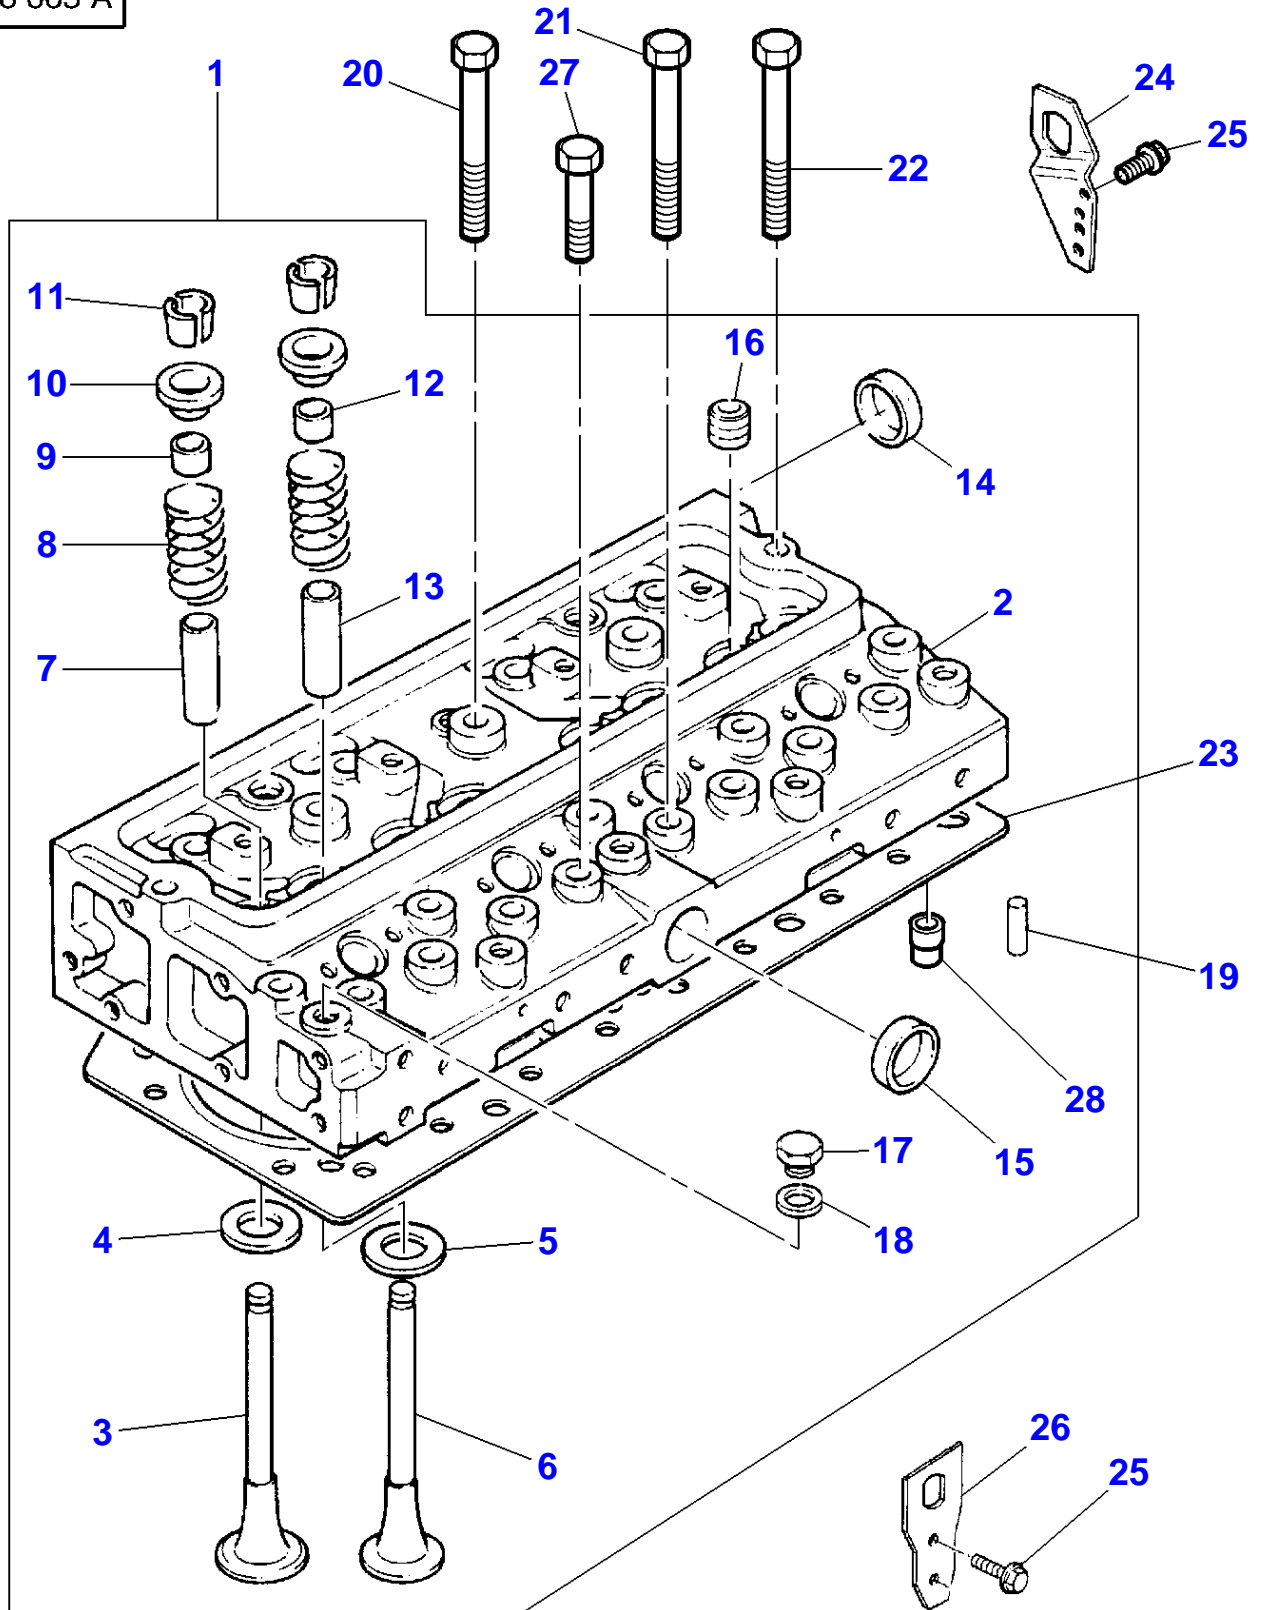

6-0566-005-A

Cylinder Head - Without Turbocharger - Perkins List AR81110

Page010-0030

Item	Part Number	Qty	Description	Comments
1	4223495M91	1	Kit, Cyl. Head	
2		1	Cylinder Head	(1) Not serviced,order REF. 1
3	4222952M1	4	Valve Inlet	(1)
4	4224005M1	4	Insert	(1)
5	4224008M1	4	Insert	(1)
6	4222957M1	4	Valve Exhaust	(1)
7	4223987M1	4	Guide	(1)
8	4224006M1	8	Spring	(1)
9	4224007M1	4	Oil Seal	(1)
10	4222140M1	8	Cap	(1)
11	4222141M1	16	Cotter	(1)
12	4222442M1	4	Gasket	(1)
13	4223581M1	4	Valve Guide	(1)
14	746259M1	1	Plug	(1)
15	731354M1	1	Plug	(1)
16	4224584M1	4	Plug	(1) Replace and repair. Old interchangeable with new 1476192X1
17	731410M1	1	Plug	(1)
18	376178X1	1	Washer	(1)
19	4224009M1	2	Dowel	
20	4222962M1	8	Screw	
21	4224011M1	8	Bolt	
22	4224012M1	2	Screw	
23	4223146M1	1	Head Gasket	
24	4222170M1	1	Plate	
25	3637051M1	4	Screw	
26	4222228M1	1	Plate	
27	745663M1	4	Screw	
28	4222439M1	2	Dowel	(1)