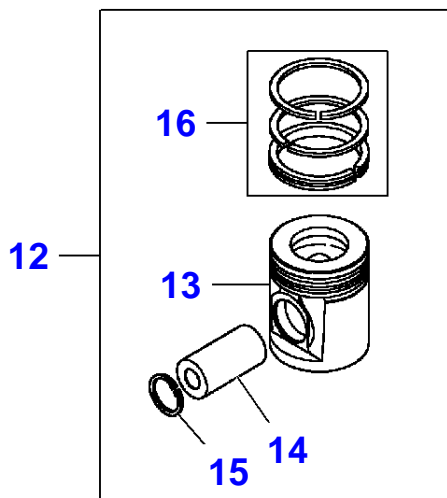

S-WH02-002-B

Crankshaft, Piston & Connecting Rods - M.F 3435/45/55

Item	Part Number	Qty	Description	Comments
1	4225086M91	1	Kit, Crankshaft	MF 3435
	4225085M91	1	Kit, Crankshaft	MF 3445/55
2		1	Crankshaft	(1) Not serviced,order REF. 1
3	4225059M91	1	Kit, Bearing	(1)
	4225060M91	X	Kit, Bearing	Thickness (+) 0.010"
	4225061M91	X	Kit, Bearing	Thickness (+) 0.020"
	4225062M91	X	Kit, Bearing	Thickness (+) 0.030"
4	4225063M91	1	Kit, Bearing	(1)
	4225064M91	X	Kit, Bearing	Thickness (+) 0.010"
	4225065M91	X	Kit, Bearing	Thickness (+) 0.020"
	4225066M91	X	Kit, Bearing	Thickness (+) 0.030"
5	747128M1	2	Thrust Washer	(1)
	735742M1	X	Washer	Thickness (+) 0.007"
6	747129M1	2	Thrust Washer	(1)
	735743M1	X	Washer	Thickness (+) 0.007"
7	70905845	1	Key	(1)
8	4224833M1	1	Gear	
9	4222867M1	1	Pulley,Crank	
10	4222401M1	1	Block	
11	748074M1	3	Screw	
12	4225018M91	4	Kit, Piston/Ring	MF 3435
	4225019M91	4	Kit, Piston/Ring	MF 3445/55
13		1	Piston	(12) Not serviced,order REF. 12
14		1	Piston Pin	(12) Not serviced,order REF. 12
15	4225135M1	2	Washer	(12)
16	4225073M91	1	Kit, Piston Ring	(12) MF 3435
	4225072M91	1	Kit, Piston Ring	(12) MF 3445/55
17	4225011M91	4	Kit, Conrod	Grade F
	4225012M91	4	Kit, Conrod	Grade G
	4225013M91	4	Kit, Conrod	Grade H
	4225014M91	4	Kit, Conrod	Grade J
	4225015M91	4	Kit, Conrod	Grade K
	4225016M91	4	Kit, Conrod	Grade L
18		1	Piston Rod	(17) Not serviced,order REF. 17
19	4224827M1	1	Bush	(17)
20	4224864M1	2	Bolt	(17)