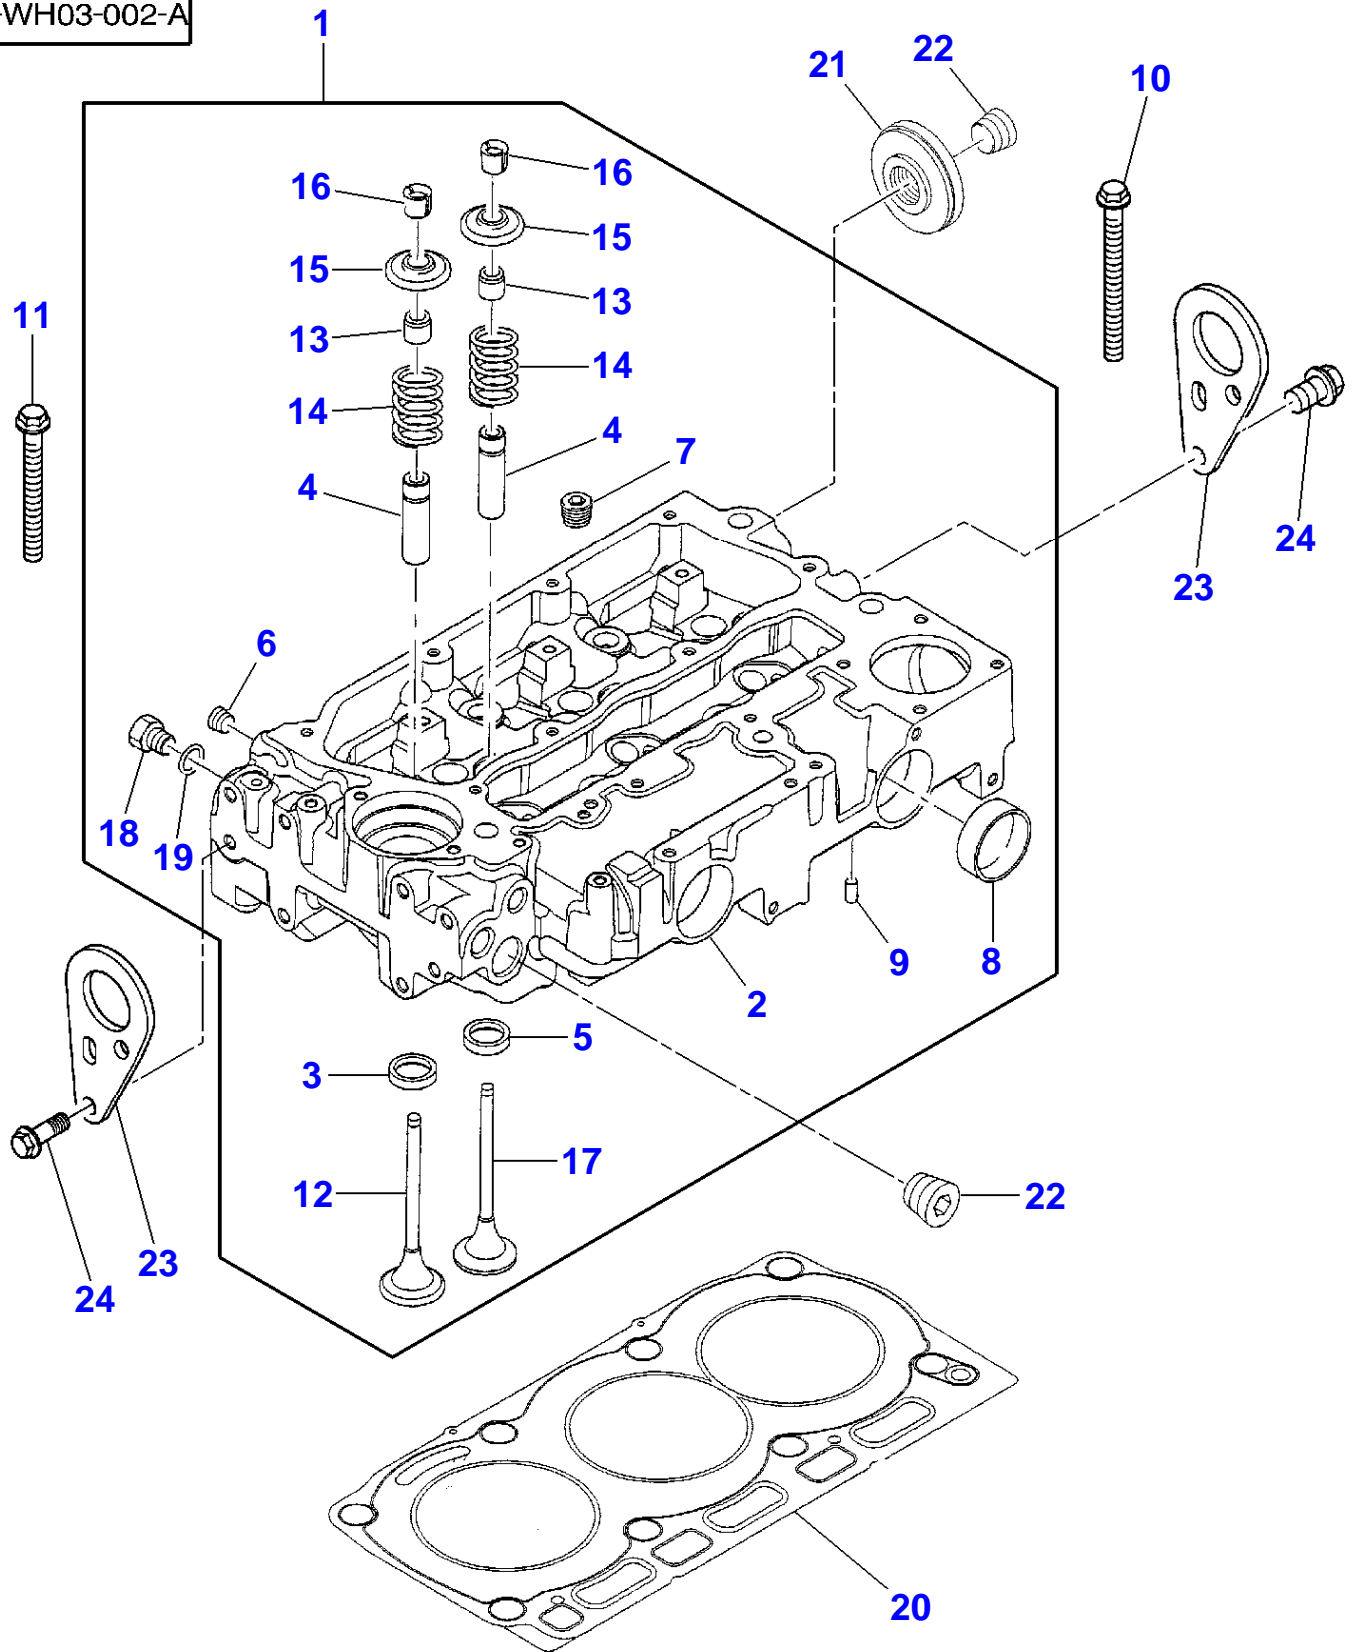

S-WH03-002-A

Cylinder Head - M.F 3425

Item	Part Number	Qty	Description	Comments
1	4225299M91	1	Kit, Cyl. Head	
2		1	Cylinder Head	(1) Not serviced,order REF. 1
3	4224895M1	3	Insert	(1)
4	4223987M1	6	Guide	(1)
5	4224896M1	3	Insert	(1)
6	376606X1	3	Plug	(1)
7	363819X1	3	Plug	(1)
8	4222043M1	3	Plug	(1)
9	4224009M1	2	Dowel	(1)
10	4224867M1	5	Screw	(1)
11	4224868M1	3	Screw	(1)
12	4224847M1	3	Inlet Valve	(1)
13	4225538M1	6	Kit, Service	(1)
14	4224856M1	6	Spring	(1)
15	4224898M1	6	Cap	(1)
16	4222141M1	12	Cotter	(1)
17	4224846M1	3	Exhaust Valve	(1)
18	4224884M1	1	Plug	(1)
19	4224752M1	1	O Ring	(1)
20	4225388M1	1	Head Gasket	
21	4225314M1	1	Connection	
22	376606X1	3	Plug	
23	4224933M1	2	Support	
24	3637139M1	4	Screw