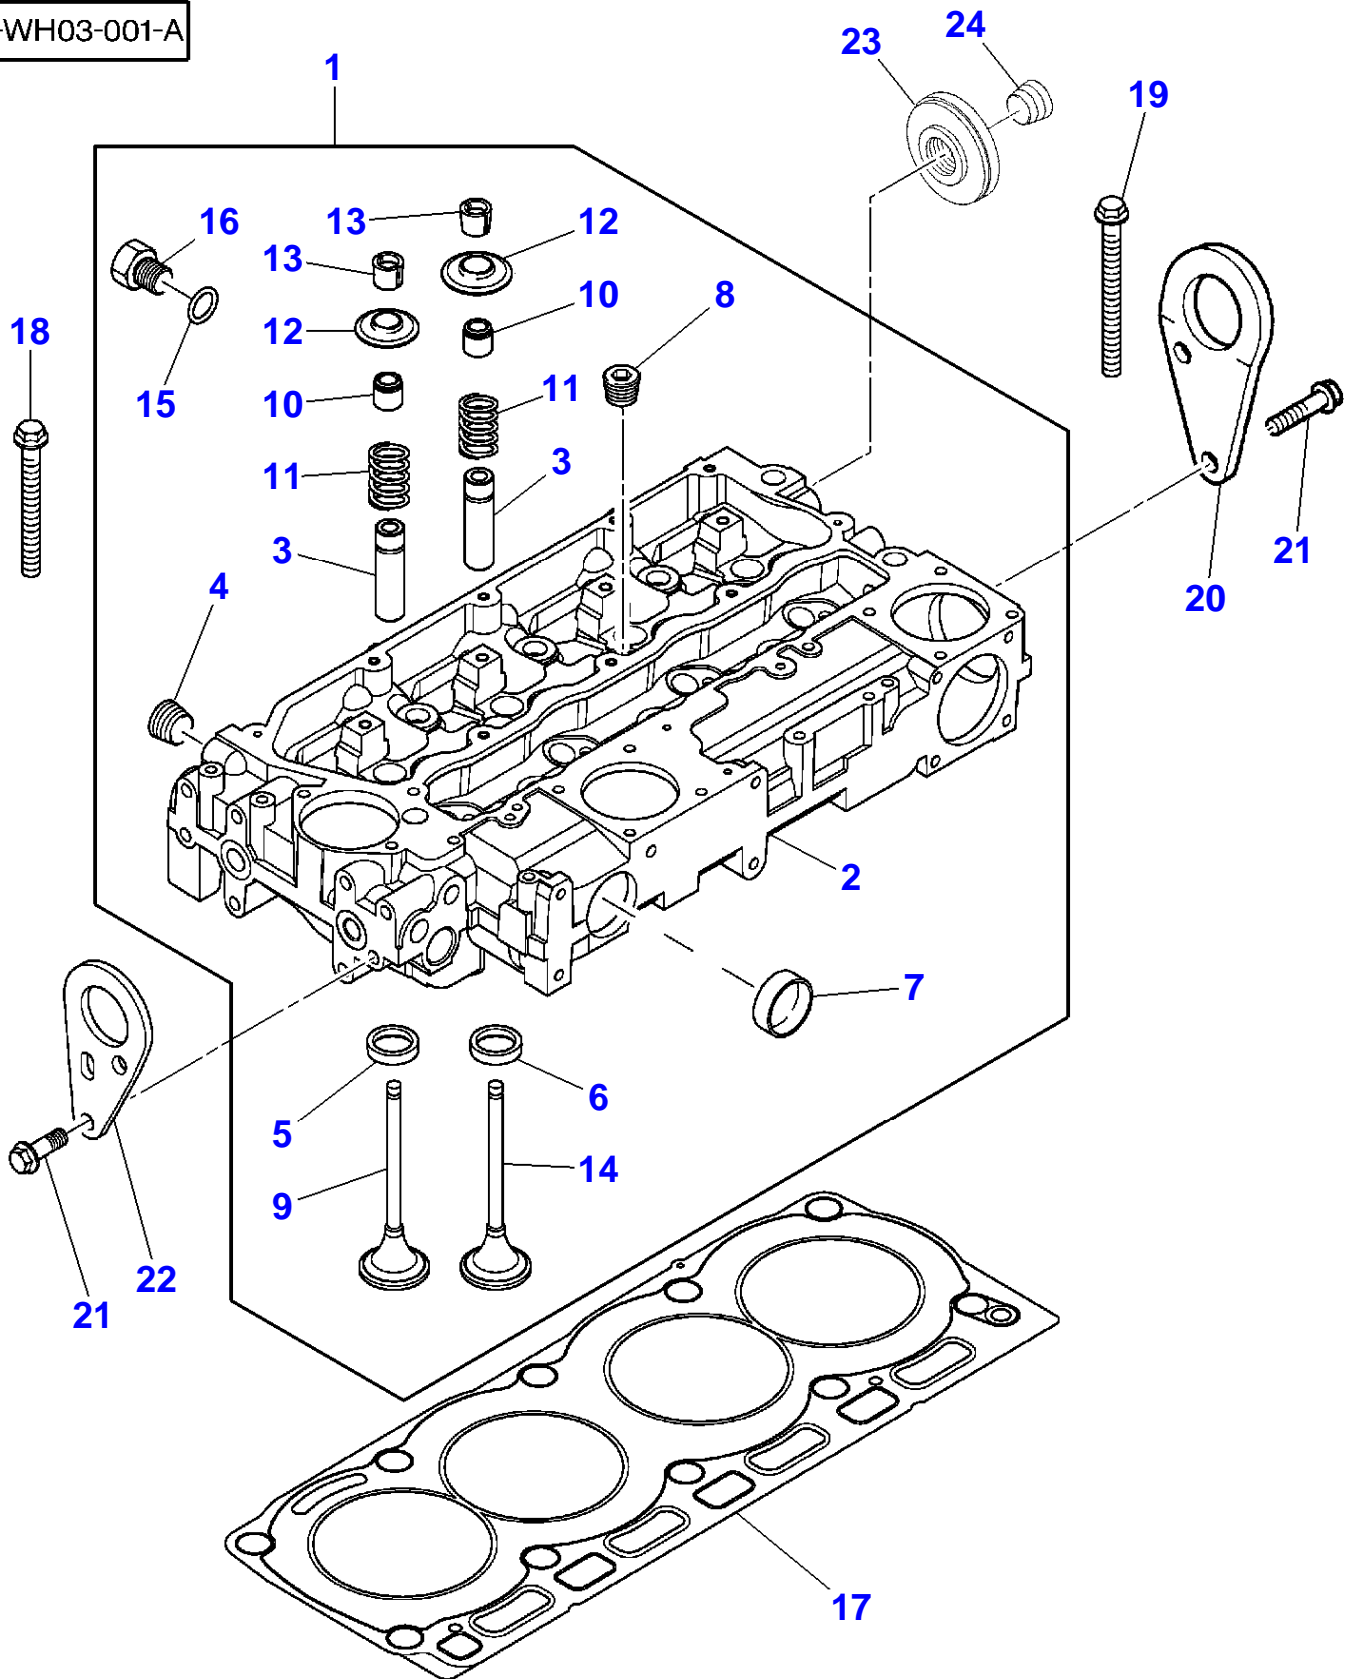

S-WH03-001-A

Item	Part Number	Qty	Description	Comments
1	4225077M91	1	Kit, Cyl. Head	
2		1	Cylinder Head	(1) Not serviced,order REF. 1
3	4223987M1	8	Guide	(1)
4	376606X1	1	Plug	(1)
5	4224895M1	4	Insert	(1)
6	4224896M1	4	Insert	(1)
7	4222043M1	2	Plug	(1)
8	363819X1	4	Plug	(1)
9	4224847M1	4	Inlet Valve	(1)
10	4225538M1	8	Kit, Service	(1)
11	4224856M1	8	Spring	(1)
12	4224898M1	8	Cap	(1)
13	4222141M1	16	Cotter	(1)
14	4224846M1	4	Exhaust Valve	(1)
15	4224752M1	1	O Ring	(1)
16	4224884M1	1	Plug	(1)
17	4225850M1	1	Head Gasket	Repairs and replaces 4225140M1
18	4224867M1	7	Screw	
19	4224868M1	3	Screw	
20	4225268M1	1	Bracket	
21	3637139M1	4	Screw	
22	4224933M1	1	Support	
23	4225314M1	1	Connection	
24	376606X1	1	Plug