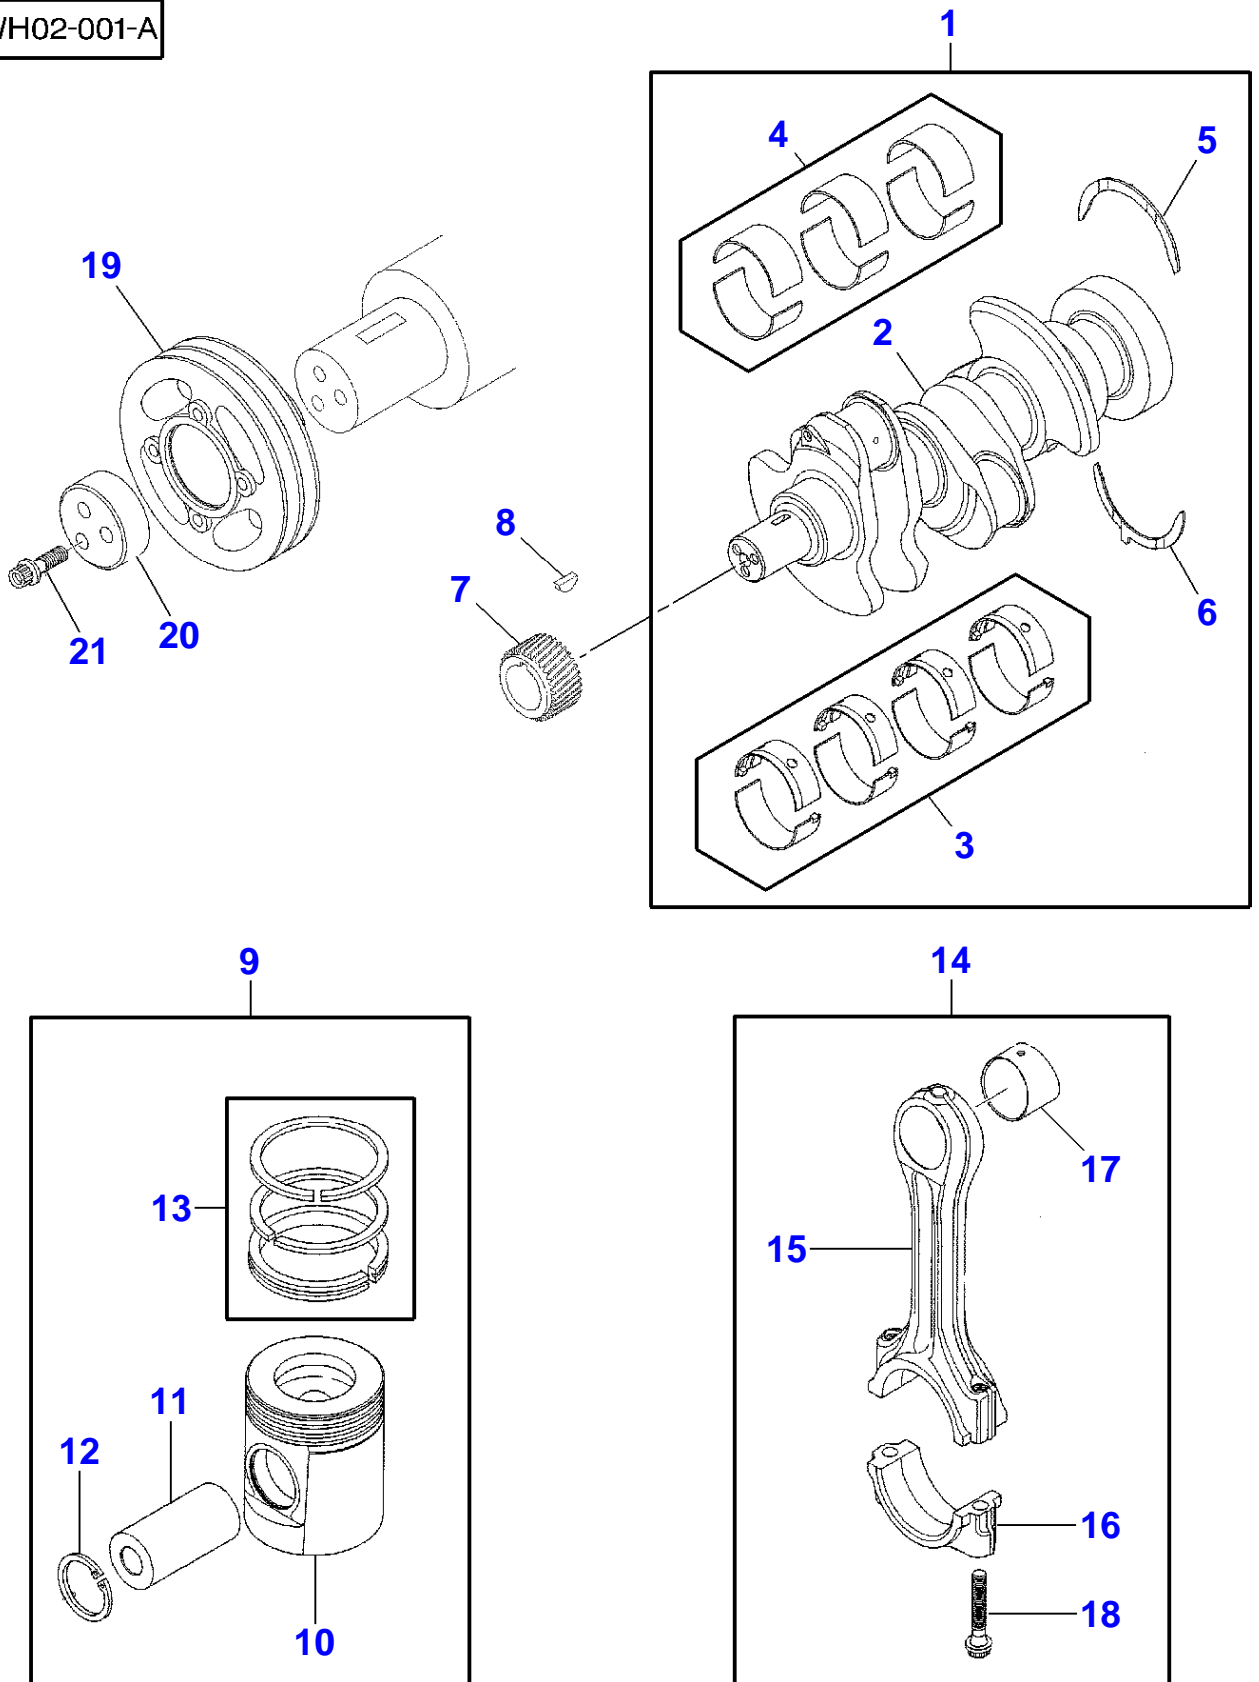

S-WH02-001-A

Item	Part Number	Qty	Description	Comments
1	4225301M91	1	Kit, Crankshaft	
2		1	Crankshaft	(1) Not serviced,order REF. 1
3	4225305M91	1	Kit, Bearing	(1)
4	4225306M91	1	Kit, Bearing	(1)
5	747128M1	2	Thrust Washer	(1)
	735742M1	2	Washer	Thickness (+) 0.007"
6	747129M1	2	Thrust Washer	(1)
	735743M1	2	Washer	Thickness (+) 0.007"
7	4224833M1	1	Gear	
8	70905845	1	Key	
9	4225019M91	3	Kit, Piston/Ring	
10		1	Piston	(9) Not serviced,order REF. 9
11		1	Piston Pin	(9) Not serviced,order REF. 9
12	4222135M1	2	Circlip	(9)
13	4225072M91	1	Kit, Piston Ring	(9)
	4225858M91	1	Kit, Ring	Thickness (+) 0,50 mm
	4225859M91	1	Kit, Ring	Thickness (+) 1,00 mm
14	4225016M91	1	Kit, Conrod	Grade L
	4225015M91	1	Kit, Conrod	Grade K
	4225014M91	1	Kit, Conrod	Grade J
	4225013M91	1	Kit, Conrod	Grade H
	4225012M91	1	Kit, Conrod	Grade G
	4225011M91	1	Kit, Conrod	Grade F
15		1	Conrod	(14) Not serviced,order REF. 14
16		1	Rod End	(14) Not serviced,order REF. 14
17	4224827M1	1	Bush	(14)
18	4224864M1	2	Bolt	(14)
19	4225250M1	1	Pulley	
20	4222401M1	1	Block	
21	748074M1	3	Screw