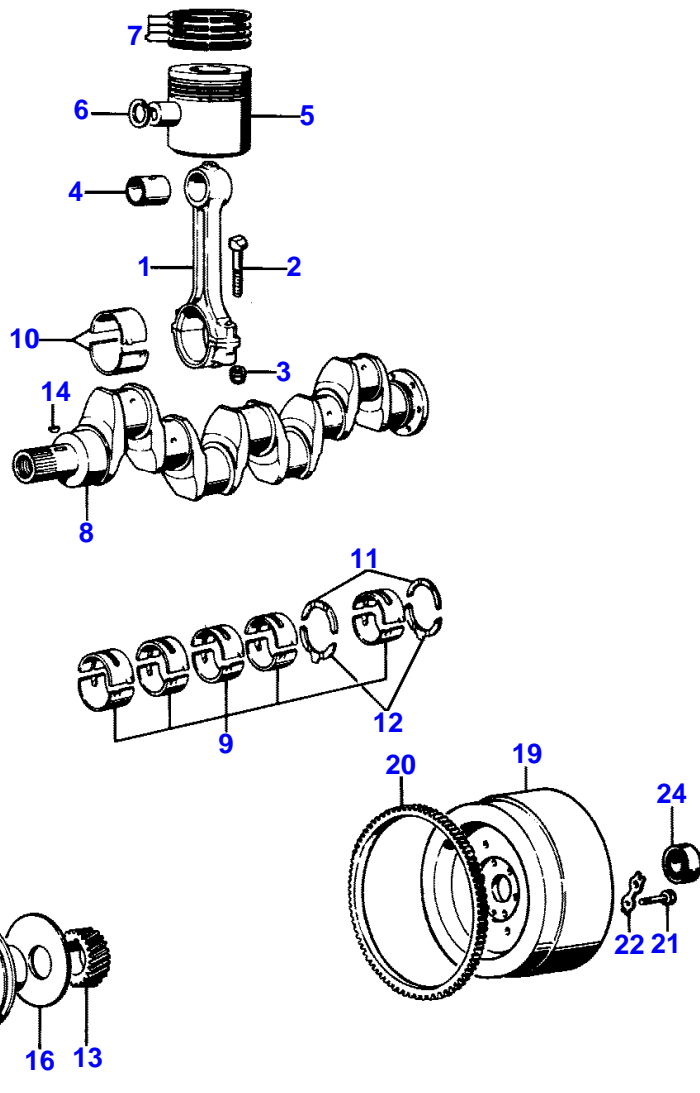

6

CRANKSHAFT & FLYWHEEL

VILEBREQUIN ET VOLANT
KURBELWELLE UND SCHWUNGRAD
ALBERO MOTORE E VOLANO
CIGUENAL Y VOLANTE

3451

CRANKSHAFT & FLYWHEEL

Item	Part Number	Qty	Description	Comments
1	M7BJ0015	4	Kit, Conrod	
				Repairs and replaces 84920
2	32762116	8	Bolt	
3	33221328	8	Nut	
				Repairs and replaces 33221321
4	31134123	4	Bush	
5	68301	4	Kit, Piston	
6	0170002	8	Circlip	
7	41158041	4	Kit, Piston Ring	
				Repairs and replaces 92463
8	94435	1	Kit, Crankshaft	
9	81558	1	Kit, Bearing	
	81558A	X	Kit, Bearing	(A) Thickness -0,254MM.
9	81558B	X	Kit, Bearing	(A) Thickness -0,508MM.
9	81558C	X	Kit, Bearing	(A) Thickness -0,762MM.
10	85042	1	Kit, Bearing	
	85042A	X	Kit, Bearing	(A) Thickness -0,254MM.
10	85042B	X	Kit, Bearing	(A) Thickness -0,508MM.
10	85042C	X	Kit, Bearing	(A) Thickness -0,762MM.
11	31137311	2	Washer	
	31137312	X	Thrust Washer	Thickness +0,178MM.
12	31137321	2	Washer	
	31137322	X	Thrust Washer	Thickness -0,178MM.
13	31171681	1	Gear,Crankshaft	
14	0500012	1	Woodruff Key	
15	31148792	1	Pulley	
16	33125416	1	Washer	
17	32162331	1	Screw	
				Repairs and replaces 32162319
18	33125124	1	Washer	
19	1825511M1	1	Flywheel	
20	0410236	1	Starter Ring	
21	973013M1	6	Bolt	
22	0921062	3	Tab Washer	
24	339599X1	1	Bearing Ball	
				(A) BEARINGS ARE PREFINISHED