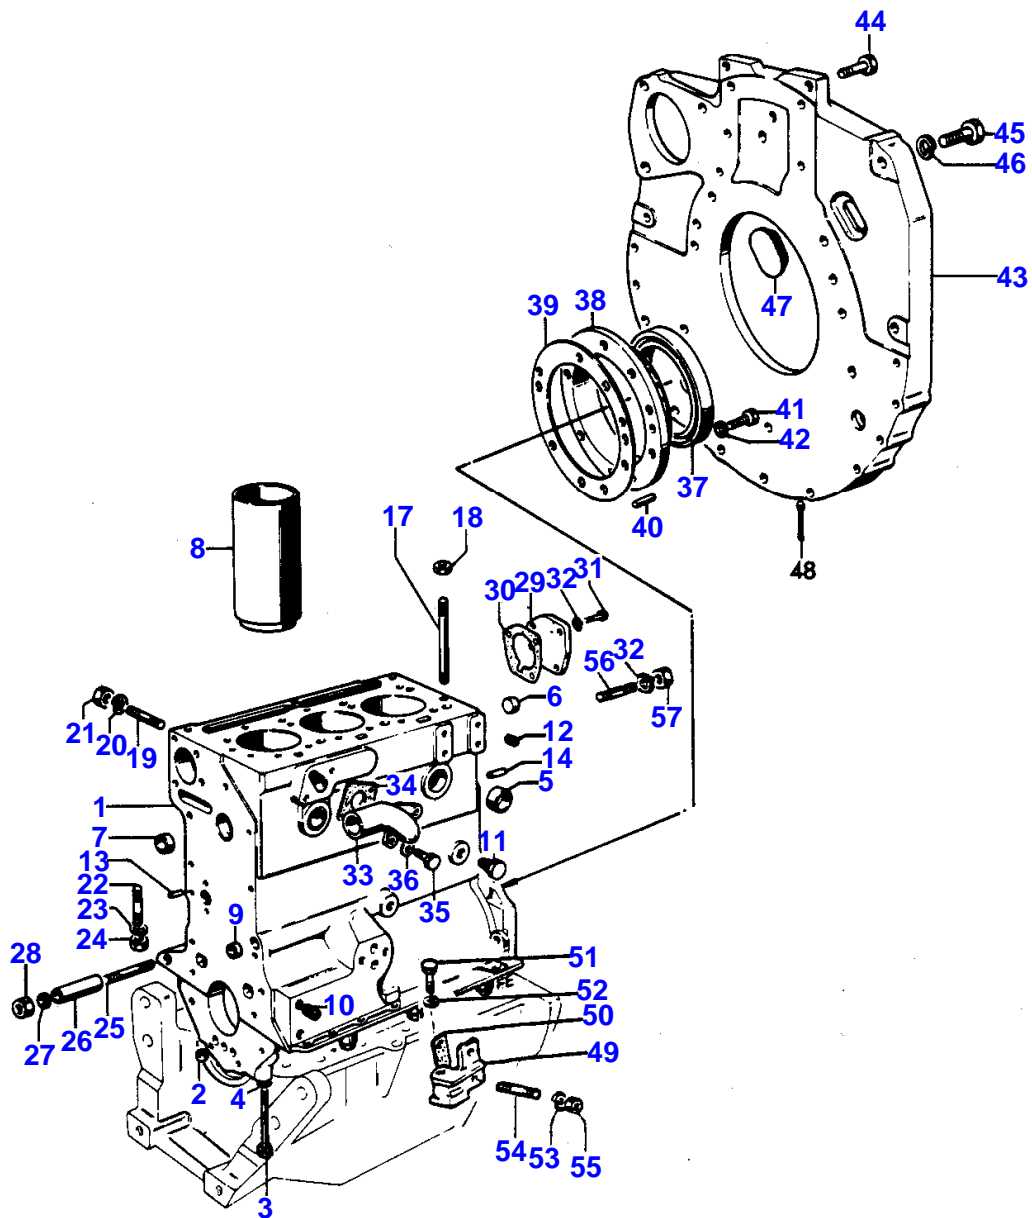

2

CYLINDER BLOCK
BLOC MOTEUR
KURBELGEHAUSE
BLOCCO CILINDRI
BLOQUE DE CILINDROS

CYLINDER BLOCK

Item	Part Number	Qty	Description	Comments
1	41423425	1	Cylinder Block	Up to Serial or Engine Number 635847G
	64573	1	Cylinder Block	From Serial or Engine Number 635848G
2	0870001	8	Thimble	1
3	32181448	6	Screw	1
	32181442	2	Screw	1
4	2415608	2	O Ring	1
5	0650563	4	Plug	1
6	0650664	1	Plug	1
7	0650710	1	Plug	1
8	31358345	3	Liner	Repairs and replaces 31358383 1
8	31358381	3	Liner	* (A)
9	0650566	2	Plug	
10	32114471	3	Plug	
11	32161114	1	Plug	
12	32114451	2	Plug	
13	0350005	1	Dowel	
14	0350016	2	Dowel	
17	32524132	2	Stud	
18	33221315	2	Nut	
19	0826201	2	Stud	
20	33114412	2	Washer	
21	33221329	2	Nut	Repairs and replaces 33221115
22	0826285	1	Stud	
23	0920053	1	Washer	
24	0576002	1	Nut	
25	363036X1	1	Screw	Repairs and replaces 737795M1
26	33266125	1	Spacer	
27	33121417	X	Shim	Thickness 0,9MM
	33121416	X	Shim	Thickness 0,25MM
	0760050	X	Shim	Thickness 0,13MM
	33121415	X	Shim	Thickness 0,05MM
28	353427X1	1	Nut Unf	
29	37416753	1	Plate	Repairs and replaces 36237125
30	36862511	1	Joint	
31	0746253	3	Screw	Up to Serial or Engine Number U674951H
	0746253	2	Screw	From Serial or Engine Number U674952H
32	0920053	3	Washer	
33	0201045	1	Connection	
34	0490486	1	Joint	
35	0746255	2	Setscrew	
36	0920106	2	Washer	
37	2418F475	1	Seal	Repairs and replaces 2415391
38	37424611	1	Housing	
39	33826111	1	Joint	
40	0350015	2	Dowel	
41	0746255	9	Setscrew	
42	0920003	9	Washer	
43	37147974	1	Plate	
44	0720798	2	Screw	
45	0746454	6	Setscrew	
46	0920054	6	Washer	
47	37813113	1	Plug	
48	0610045	1	Pin	
49	38156311	1	Bracket	
50	36113131	1	Spacer	
51	0097109	1	Bolt	
52	0920058	1	Washer	
53	0920056	2	Washer	
54	0826833	2	Stud	
55	0576005	2	Nut	
56	0826201	1	Stud	From Serial or Engine Number U674952H