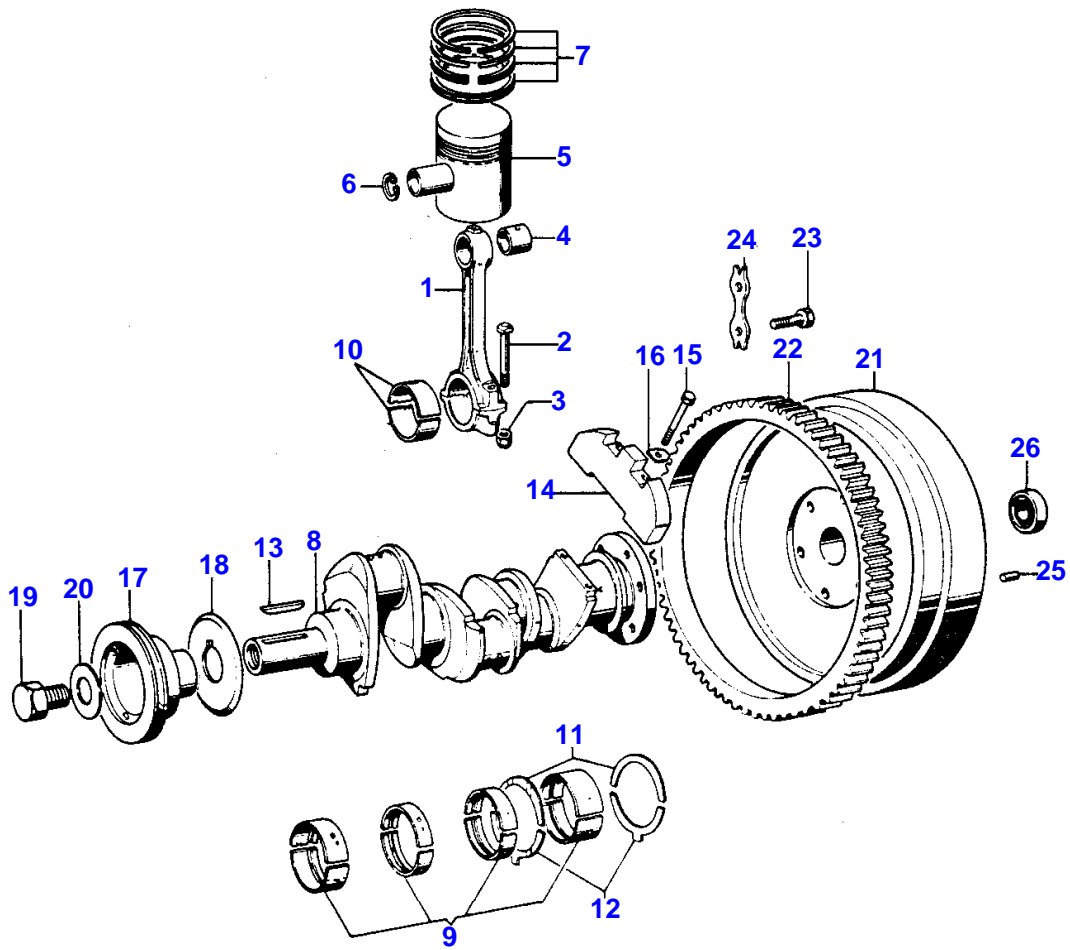

MASSEY FERGUSON

MF 254 S TRACTOR, ->| - 3302131

3302131

CYLINDER BLOCK

2

Item	Part Number	Qty	Description	Comments
57	0576002	1	Nut	From Serial or Engine Number U674952H (A) SEMIFINISHED

6

CRANKSHAFT & FLYWHEEL

VILEBREQUIN ET VOLANT
 KURBELWELLE UND SCHWUNGRAD
 ALBERO MOTORE E VOLANO
 CIGUENAL Y VOLANTE

3249

CRANKSHAFT & FLYWHEEL

Item	Part Number	Qty	Description	Comments
1	M7BJ0014	3	Kit, Conrod	
				Repairs and replaces 84774
2	0095250	6	Bolt	1
3	33221327	6	Nut	
				Repairs and replaces 33221319
				1
4	31134151	3	Bush	1
5	89214	3	Kit, Piston	
6	0170001	6	Circlip	5
7	41158065	3	Kit, Piston Ring	
				Repairs and replaces 86781
8	94458	1	Kit, Crankshaft	
9	68084	X	Kit, Bearing	
				Repairs and replaces 58703
				8
9	68084A	X	Kit, Bearing	* (A)
				Thickness -0,254 MM
9	68084B	X	Kit, Bearing	* (A)
				Thickness -0,508 MM
9	68084C	X	Kit, Bearing	* (A)
				Thickness -0,762 MM
10	85036	X	Kit, Bearing	8
	85036A	X	Kit, Bearing	(A)
				Thickness -0,254 MM
10	85036B	X	Kit, Bearing	(A)
				Thickness -0,508 MM
10	85036C	X	Kit, Bearing	(A)
				Thickness -0,762 MM
11	31137211	2	Thrust Washer	8
	31197192	X	Ring	Thickness +0,178 MM
12	31137221	2	Thrust Washer	
	31137202	X	Thrust Washer	Thickness +0,178 MM
13	36271704	1	Woodruff Key	
14	0995415	2	Weight	
15	2185189	4	Screw	
16	31731516	2	Washer	Left Hand
	31731515	2	Washer	Right Hand
17	31147785	1	Pulley	
18	33176308	1	Flange	
19	32162312	1	Screw	
20	33125112	1	Washer	
21	1825512M1	1	Flywheel	
22	0410236	1	Starter Ring	
23	973013M1	6	Bolt	
24	0921062	3	Tab Washer	
25	1817069M1	2	Pin	
26	339599X1	1	Bearing Ball	

TIMING GEAR

Item	Part Number	Qty	Description	Comments
64	36837413	1	Joint	
65	0746254	2	Setscrew	
66	2411152	2	Washer	
67	2758346	1	Angle Drive	
68	0748353	1	Screw	
69	0748357	1	Screw	
70	2411151	2	Washer	
71	31415261	1	Camshaft	