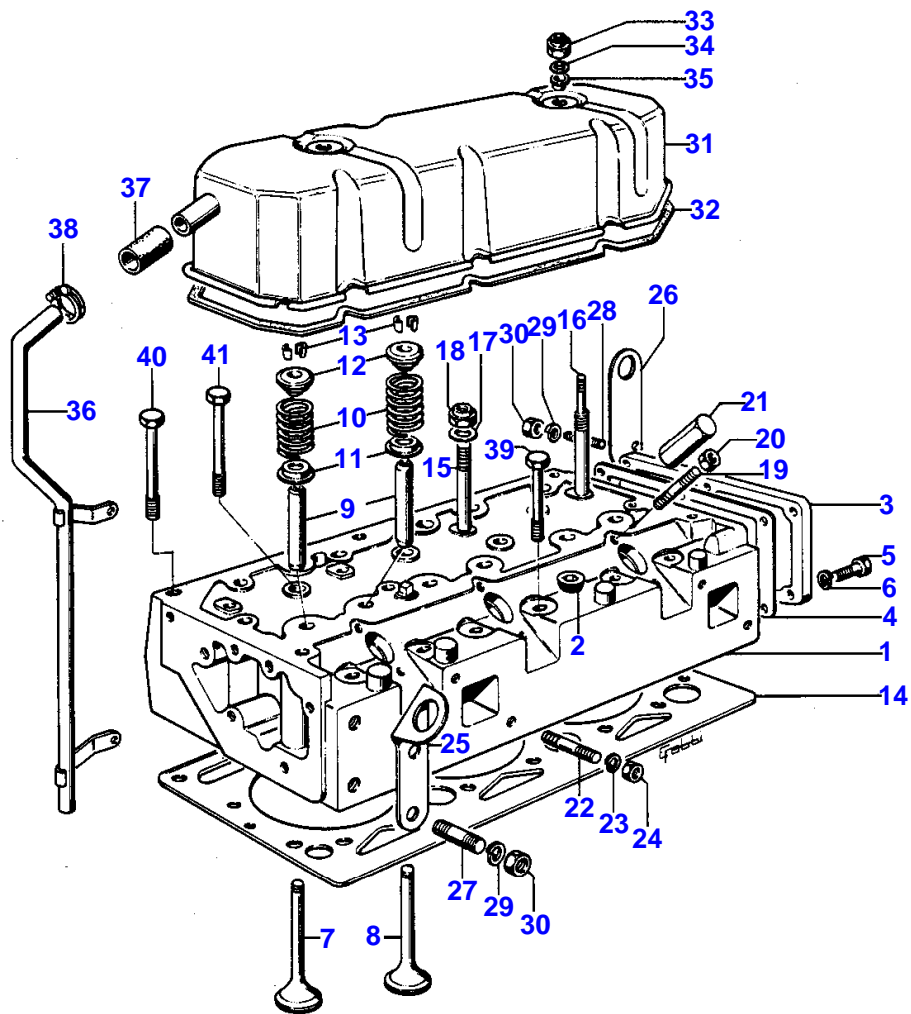

10

CYLINDER HEAD AND COVER

CULASSE ET COUVERCLE
ZYLINDERKOPF UND DECKEL
TESTA CILINDRI E COPERCHIO
CULATA Y TAPA

3247

CYLINDER HEAD COVER

Item	Part Number	Qty	Description	Comments
1	A5BD2722	1	Cylinder Head	Repairs and replaces 89141
2	2431154	2	Plug	1
3	0940737	1	Plate	1
4	0490485	1	Joint	1
5	0746254	6	Setscrew	1
6	0920053	6	Washer	1
7	31431681	3	Valve Inlet	1
8	31431011	3	Valve Exhaust	Repairs and replaces 31431761
9	33261723	6	Guide	1
10	0780006	6	Spring	1
11	33415133	6	Washer	1
12	0150008	6	Cap	1
13	0230001	12	Cotter	* (A) Repairs and replaces 33173115
14	36812127	1	Gasket	1
15	0826469	2	Stud	
16	32754412	2	Stud	
17	0920004	4	Washer	
18	2211283	4	Nut	
19	0826264	6	Stud	
20	0576002	3	Nut	
21	32726512	3	Nut	
22		4	Stud	See Page - Reference Number 56
23		4	Washer	See Page - Reference Number 56
24		4	Nut	See Page - Reference Number 56
25	36456321	1	Plate	
26	36531408	1	Plate	
27	0826462	2	Stud	
28	0826466	2	Stud	
29	0920054	4	Washer	
30	2188135	4	Nut	
31	37188557	1	Cyl.Head Cover	Repairs and replaces 0576051
32	36811115	1	Joint	
33	0576102	2	Nut	
34	0920003	2	Washer	
35	0920302	2	Washer	
36	35732479	1	Pipe	
37	0202058	1	Hose	
38	0180103	2	Clip	
39	32181447	4	Screw	
40	32181445	3	Screw	
41	32181446	9	Screw	

(A)
SERVICED IN PAIR