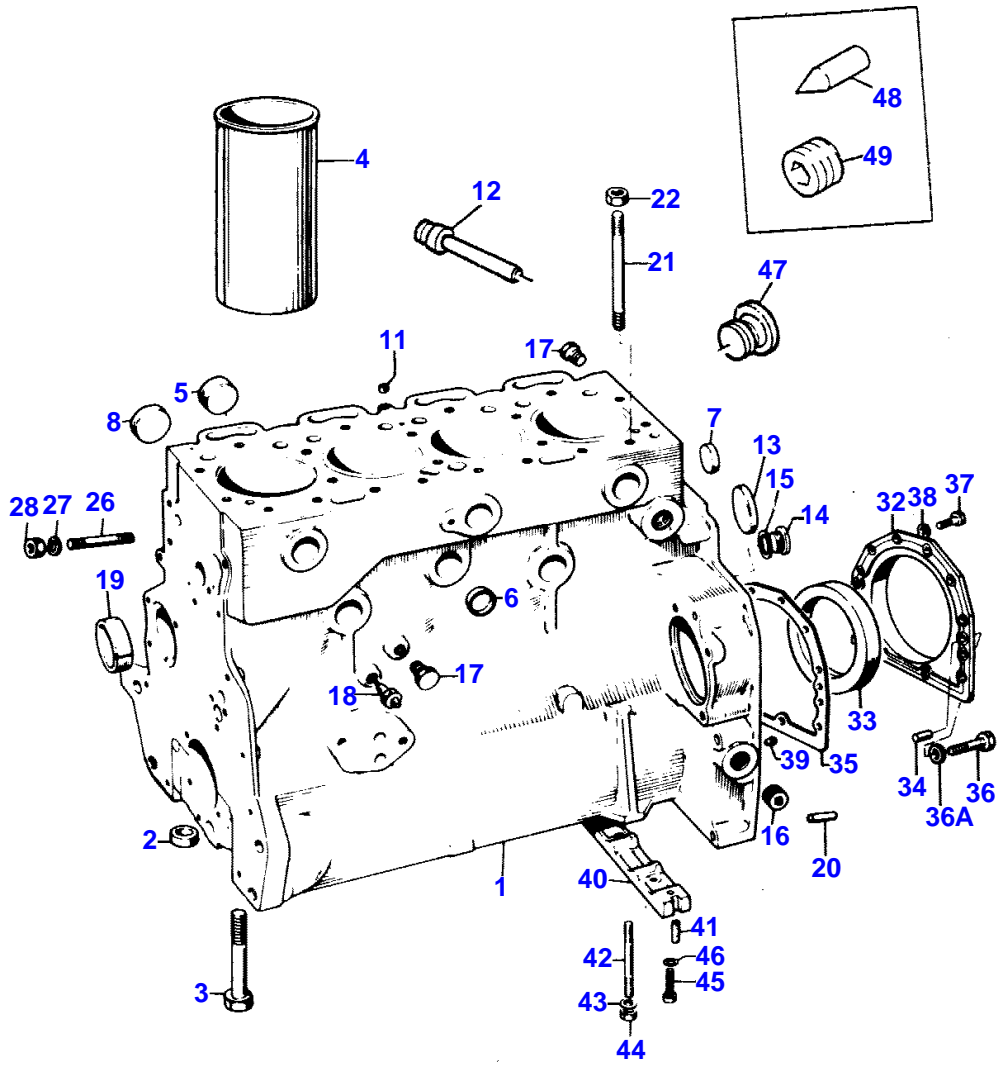

Item	Part Number	Qty	Description	Comments
				A4.236
1	ZZ50031	1	Kit,Cyl.Block	Up to Serial or Engine Number
	ZZ50114	1	Kit,Cyl.Block	From Serial or Engine Number
2	33142111	10	Thimble	1
3	32166329	10	Bolt	1
4	31358394	X	Liner	(B) Up to Serial or Engine Number U08336N
4	3135X032	X	Liner	(B) From Serial or Engine Number U08337N
4	31358393	4	Liner	(A) Up to Serial or Engine Number U08336N
4	3135X031	4	Liner	1 (A) From Serial or Engine Number U08337N
5	0650618	4	Plug	1
6	0650563	6	Plug	1
7	0650563	2	Plug	1
8	0650577	4	Plug	
11	32417134	1	Plug	
12	2485A204	1	Plug	
13	32416105	1	Plug	
14	0650582	1	Plug	
15	0920130	1	Washer	
16	0650588	1	Plug	
17	2431131	1	Plug	
18	1423895M91	1	Switch	Up to Serial or Engine Number 132C00626/232C01309
	1877721M92	1	Pressure Switch	From Serial or Engine Number 132C00627/232C01310
19	31134132	1	Bush	
20	0350018	2	Dowel	
26	0826469	1	Stud	
27	0920054	1	Washer	
28	0576051	1	Nut	
32	4142V031	1	Housing	
33	2418F475	1	Seal	32
34	0350009	2	Dowel	
35	36817157	1	Joint	
36	2172530	2	Capscrew	
36A	33112111	2	Washer	
37	0746211	10	Bolt	
38	0920003	10	Washer	
39	32452113	1	Pointer	
40	36277833	1	Bridge Piece	
41	32811408	1	Joint	
42	2217150	2	Stud	
43	0920053	2	Washer	
44	0576002	2	Nut	
45	2176369	2	Screw	
46	0920521	2	Washer	
47	32161114	2	Plug	
48	32452113	1	Pointer	
49	0650588	1	Plug	(A) PRESS FITTING (B) SLIP FIT