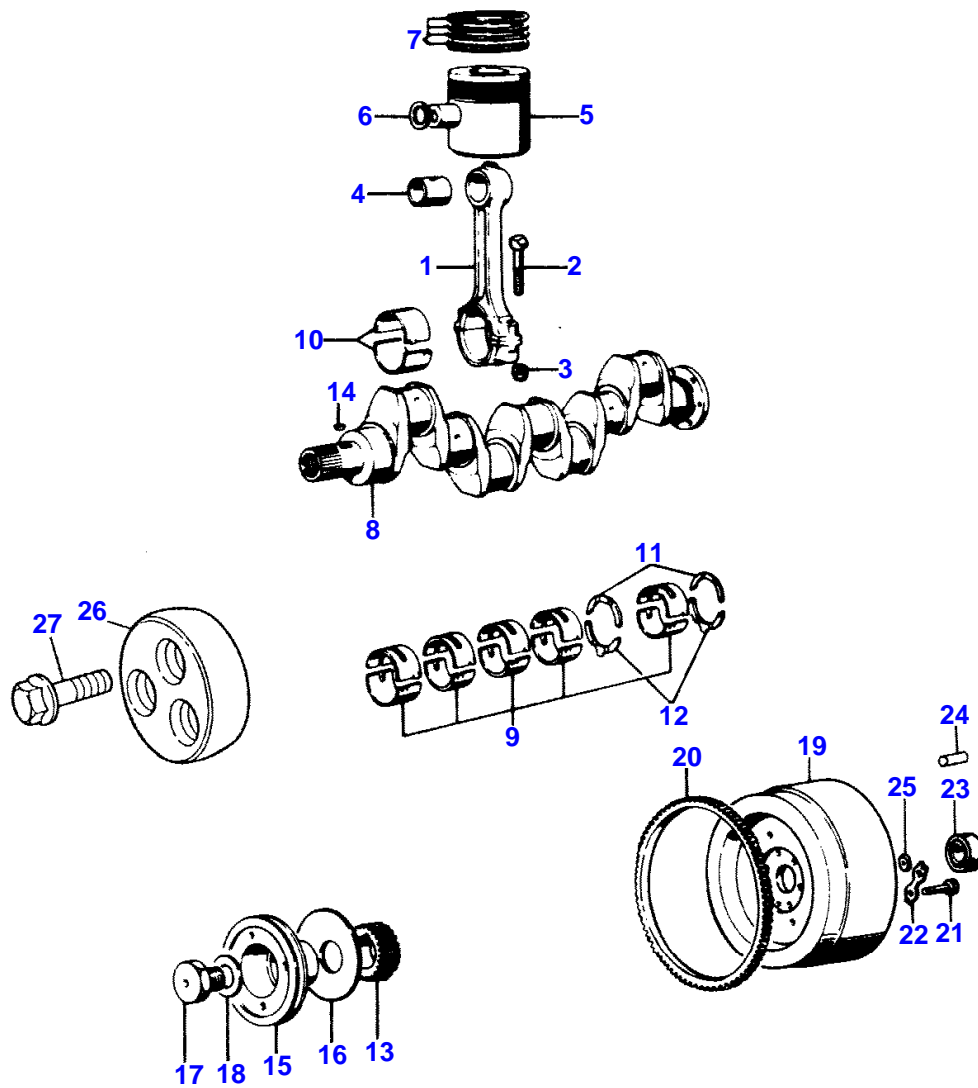

Item	Part Number	Qty	Description	Comments
				A4.236
1	ZZ90009	4	Kit, Conrod	Repairs and replaces M7BJ0015
2	32762116	8	Bolt	1
3	33221328	8	Nut	1
4	31134123	4	Bush	1
5	68301	4	Kit, Piston	(D)
	68300	X	Kit, Piston	(A)
	68301C	X	Kit, Piston	(D)
				Thickness +0,762MM.
5	68300C	X	Kit, Piston	(A)
				Thickness +0,762MM.
6	0170002	8	Circlip	5
7	41158041	4	Kit, Piston Ring	
	41158041C	X	Kit, Piston Ring	(D)
				Thickness +0,762MM.
8		1	Crankshaft	Not serviced, order 68609
9	81558	1	Kit, Bearing	(C)
				8
9	81558A	X	Kit, Bearing	(C)
				Thickness -0,254MM.
9	81558B	X	Kit, Bearing	(C)
				Thickness -0,508MM.
9	81558C	X	Kit, Bearing	(C)
				Thickness -0,762MM.
10	85042	8	Kit, Bearing	(C)
				8
10	85042A	X	Kit, Bearing	(C)
				Thickness -0,254MM.
10	85042B	X	Kit, Bearing	(C)
				Thickness -0,508MM.
10	85042C	X	Kit, Bearing	(C)
				Thickness -0,762MM.
11	31137311	2	Washer	8
	31137312	X	Thrust Washer	Thickness +0,178MM.
12	31137321	2	Washer	
	31137322	X	Thrust Washer	Thickness +0,178MM.
13	31171681	1	Gear,Crankshaft	Number of teeth/spines 28
14	0500012	1	Woodruff Key	
15	31148792	1	Pulley	
16	33125416	1	Washer	
17	32162331	1	Screw	
18	33125124	1	Washer	
19	1825511M1	1	Flywheel	
20	0410236	1	Starter Ring	
21	973013M1	6	Bolt	
22	0921062	3	Tab Washer	
23	339599X1	1	Bearing Ball	
24	1817069M1	2	Pin	(B)
25	33117121	6	Washer	
26	3271R021	1	Spacer	(E)
27	32186139	3	Screw	(E)
				(A)
				SEMIFINISHED
				(B)
				USED ONLY FOR SINGLE CLUTCH
				(C)
				PRE-FINISHED
				(D)
				PRE-TOPPED
				(E)
				USED ONLY WITH CRANKSHAFTS U5BG0022/U5BG0023/