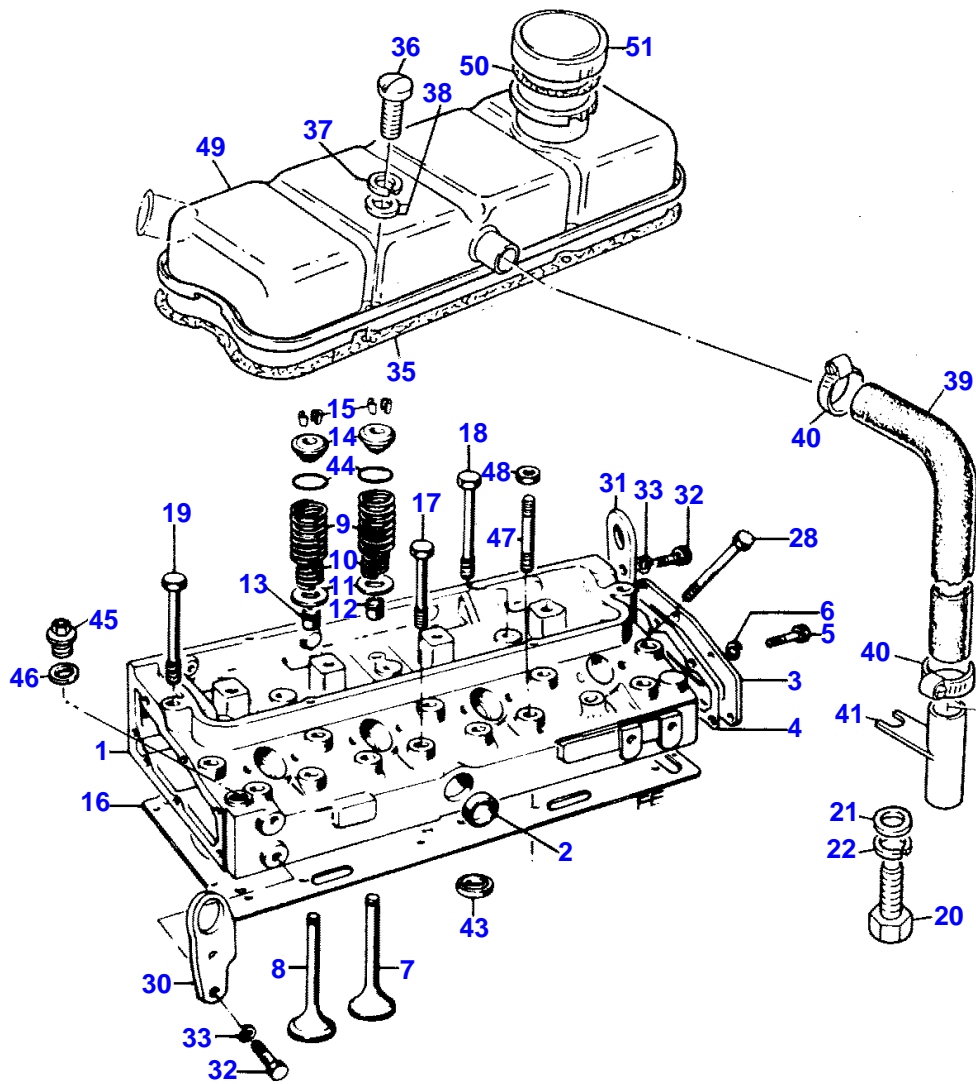

CYLINDER HEAD AND COVER - A4.236

Item	Part Number	Qty	Description	Comments
				A4.236
1	ZZ80054	1	Kit, Cyl. Head	
2	0650563	1	Plug	1
3	3621F005	1	Plate	1
4	36851409	1	Joint	1
5	0746254	6	Setscrew	1
6	0920053	6	Washer	1
7	31431641	4	Valve Inlet	1
	31431401	X	Valve Inlet	Thickness +0,076MM.
	31431402	X	Valve Inlet	Thickness +0,38MM.
	31431403	X	Valve Inlet	Thickness +0,76MM.
8	31431881	4	Valve Exhaust	1
	31431882	X	Valve Exhaust	Thickness +0,076MM.
	31431883	X	Valve Exhaust	Thickness +0,38MM.
	31431884	X	Valve Exhaust	Thickness +0,76MM.
9	31745121	8	Spring	1
10	31744131	8	Spring	1
11	33415118	8	Washer	1
12	33817117	4	Seal	1
13	33817117	4	Seal	1
14	33423147	9	Cap	1
15	33173108	8	Cotter	(A) 1
16	36812349	1	Head Gasket	Up to Serial or Engine Number U08336N
	36812352	1	Head Gasket	From Serial or Engine Number U08337N
17	32181424	8	Screw	
18	32181425	12	Screw	
19	32181426	2	Screw	
20	0096215	1	Screw	
21	0920003	1	Washer	
22	0920053	1	Washer	
25	2217202	1	Stud	
26	0920054	1	Washer	
27	0576051	1	Nut	
28	0096232	8	Bolt	
30	3648C004	1	Plate	
31	36177111	1	Plate	
32	0746453	4	Setscrew	
33	0920054	4	Washer	
34	37188549	1	Cyl.Head Cover	Up to Serial or Engine Number
35	36811132	1	Joint	
36	2172513	4	Screw	
37	0920052	4	Washer	
38	0920002	4	Washer	
39	33872516	1	Pipe	
40	0180063	2	Clip	
41	35731144	1	Union	
43	33152139	X	Insert	
44	2415B201	8	O Ring	1
45	0650203	1	Plug	1
46	2411107	1	Washer	1
47	32526312	2	Stud	Up to Serial or Engine Number U874811J
48	33221316	2	Nut	Up to Serial or Engine Number U874811J
49	37188141	1	Cyl.Head Cover	From Serial or Engine Number
50	24870002	1	Joint	From Serial or Engine Number 51
51	2487845	1	Cap	From Serial or Engine Number (A) SERVICED IN PAIR