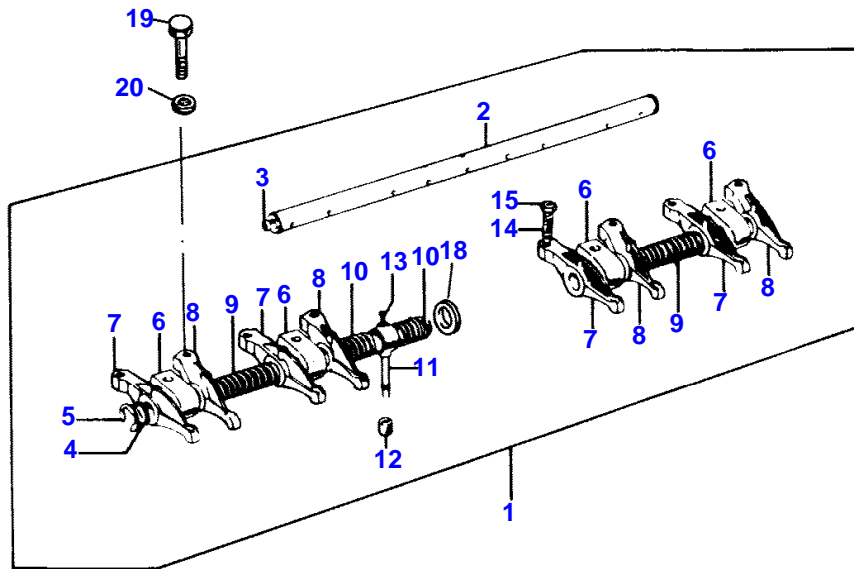

MASSEY FERGUSON

MF 174 S TRACTOR - 3310471

3310471

ROCKER ARM - A4.236

8

Item	Part Number	Qty	Description	Comments
				A4.236
1	ZZ90030	1	Rocker Shaft Ass	
2	ZZ90032	1	Rocker Shaft	1
3	0650507	2	Plug	2
4	33117434	2	Washer	1
5	0170151	2	Circlip	1
6	37521332	4	Bracket	1
7	37371271	4	Lever	Left Hand 1
8	37371281	4	Lever	Right Hand 1
9	31744123	2	Spring	1
10	31743108	2	Spring	1
11	3775E011	1	Connection	1
12	33811113	1	Olive	
13	2231236	1	Setscrew	1
14	0720579	8	Screw	1
15	0576052	8	Nut	1
16	31434163	8	Tappet	
17	31434307	8	Pushrod	
18	33117426	2	Shim	1
19	0096634	4	Screw	
20	0920006	4	Washer