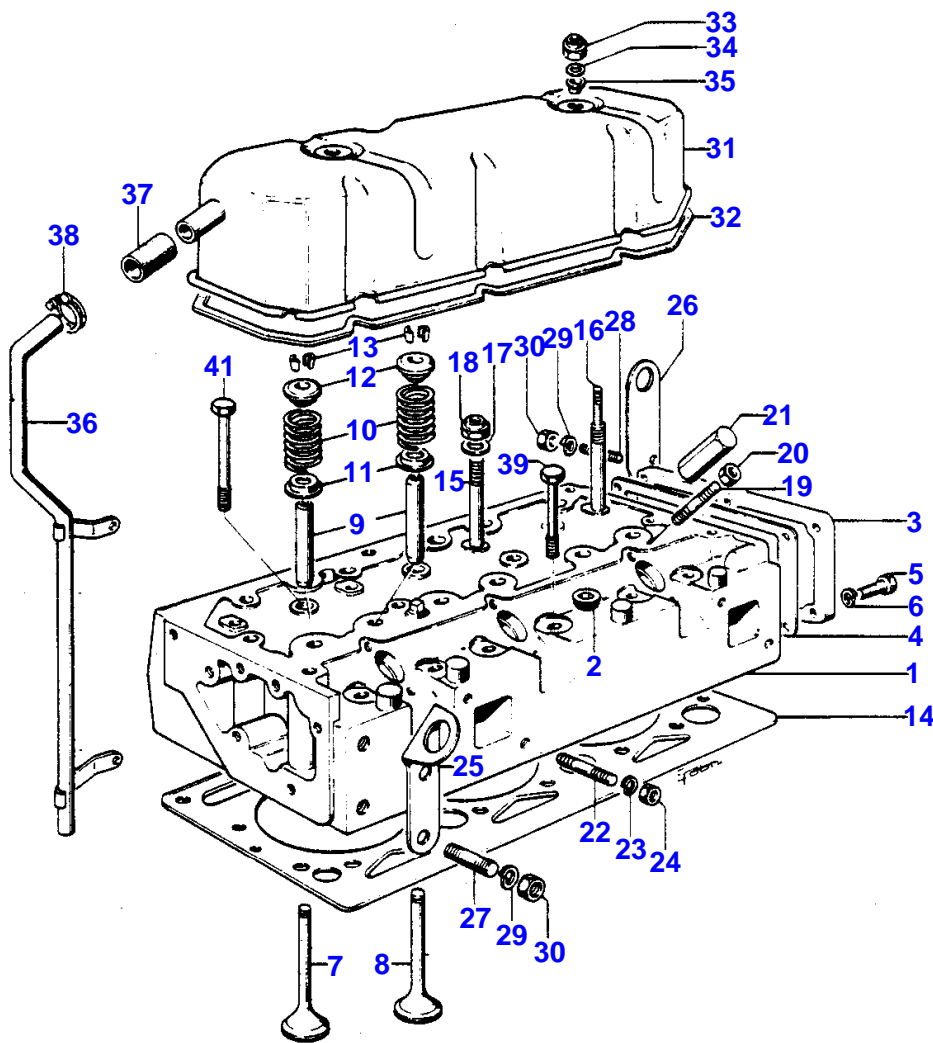

8

TESTA CILINDRI E COPERCHIO CULASSE ET COUVERCLE ZYLINDERKOPF UND DECKEL CULATA Y TAPA CYLINDER HEAD AND COVER	AD3.152 AD3.152 AD3.152 AD3.152