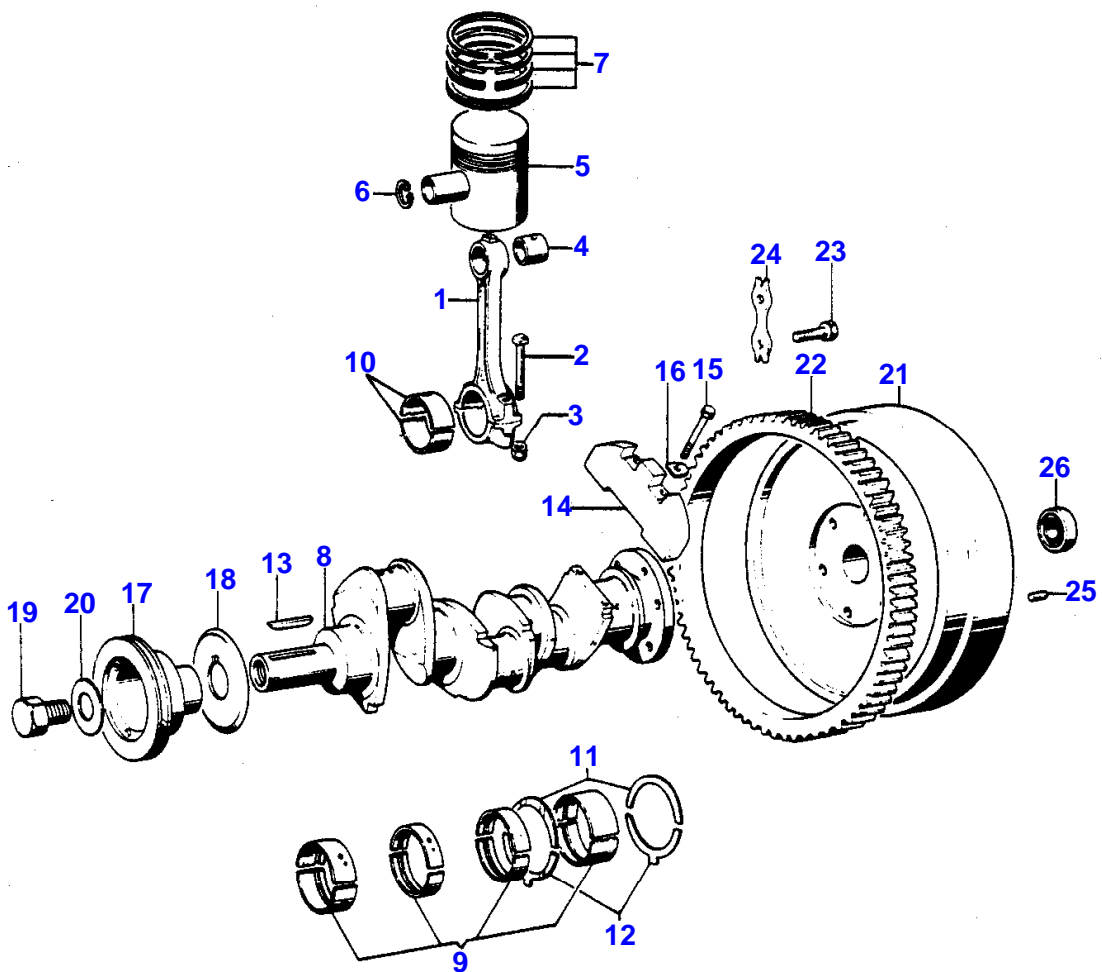

AD3.152

3249

Item	Part Number	Qty	Description	Comments
				AD3.152
1	M7BJ0014	3	Kit, Conrod	
2	0095250	6	Bolt	1
3	33221319	6	Nut	1
4	31134151	3	Bush	1
5	68332	3	Kit, Piston	
6	0170001	6	Circlip	5
7	41158057	3	Kit, Piston Ring	
8	94458	1	Kit, Crankshaft	
9	68084	X	Kit, Bearing	(A) 8
9	68084A	X	Kit, Bearing	(A) Thickness -0,254 MM
9	68084B	X	Kit, Bearing	(A) Thickness -0,508 MM
9	68084C	X	Kit, Bearing	(A) Thickness -0,762 MM
10	85036	X	Kit, Bearing	(A) 8
10	85036A	X	Kit, Bearing	(A) Thickness -0,254 MM
10	85036B	X	Kit, Bearing	(A) Thickness -0,508 MM
10	85036C	X	Kit, Bearing	(A) Thickness -0,762 MM
11	31137211	2	Thrust Washer	8
	31137212	X	Washer	Thickness +0,178 MM
12	31137221	2	Thrust Washer	
	31137222	X	Washer	Thickness +0,178 MM
13	36271704	1	Woodruff Key	
14	0995415	2	Weight	
15	2185189	4	Screw	
16	31731516	2	Washer	Left Hand
	31731515	2	Washer	Right Hand
17	31147788	1	Pulley,Crank	
18	33176137	1	Washer	
19	32162312	1	Screw	
20	33125112	1	Washer	
21	1825512M1	1	Flywheel	
22	0410236	1	Starter Ring	
23	973013M1	6	Bolt	
24	0921062	3	Tab Washer	
25	1817069M1	2	Pin	
26	339599X1	1	Bearing Ball	(A) BEARING ARE SEMIFINISHED

ROCKER ARM - AD3.152

10

Item	Part Number	Qty	Description	Comments
				AD3.152
1	83135	1	Rocker Shaft	
2	0750277	1	Shaft	1
3	0650507	2	Plug	2
4	0170033	2	Circlip	1
5	0101138	4	Bracket	1
6	0520429	3	Lever	Left Hand 1
7	0520430	3	Lever	Right Hand 1
8	0330505	4	Spacer	1
9	0780005	2	Spring	1
10	0780175	1	Spring	1
11	35568352	1	Pipe	1
12	0566002	1	Olive	11
13	0576111	1	Nut	11
14	0860012	6	Tappet	
15	0720677	6	Screw	
16	0576052	6	Nut	