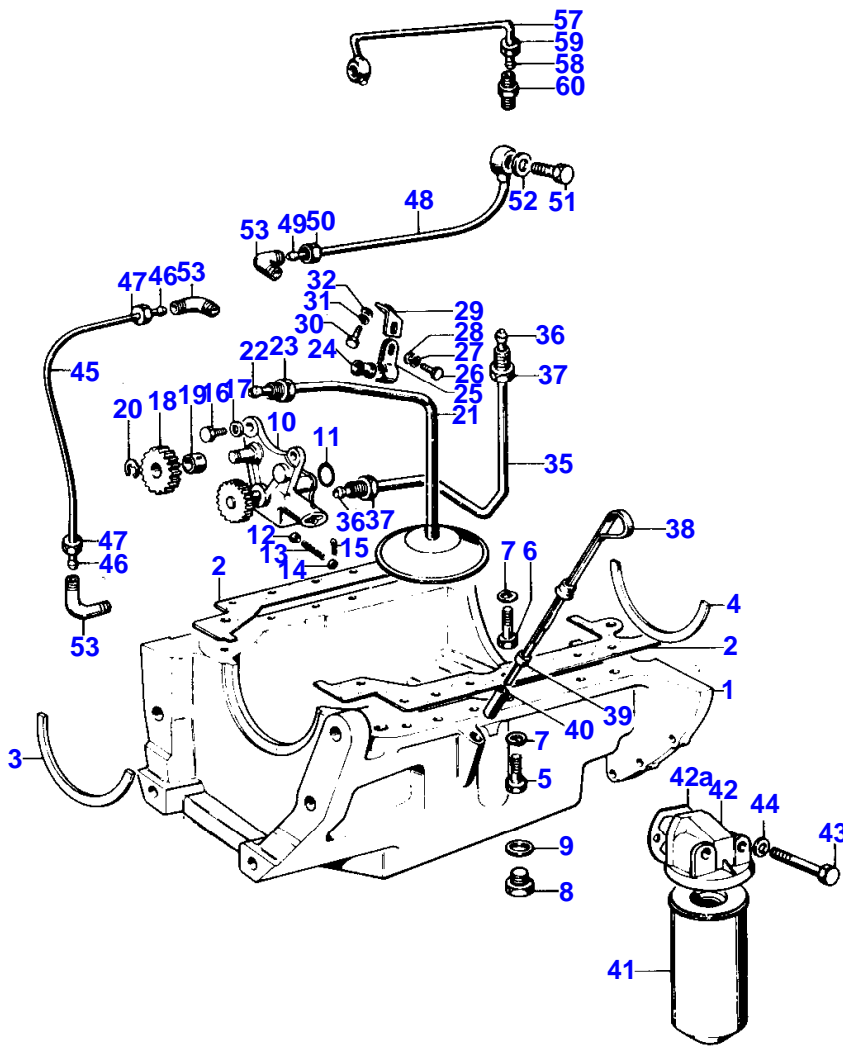

MASSEY FERGUSON

MF 234 C CRAWLER - 3310580

3310580

TIMING GEAR - AD3.152

12

Item	Part Number	Qty	Description	Comments
71	31415261	1	Camshaft	
72	36835413	1	Joint	

16

LUBRIFICAZIONE
LUBRIFICATION
SCHMIEINRICHTUNG
LUBRIFICACION
LUBRICATING OIL SYSTEM

AD3.152
AD3.152
AD3.152
AD3.152