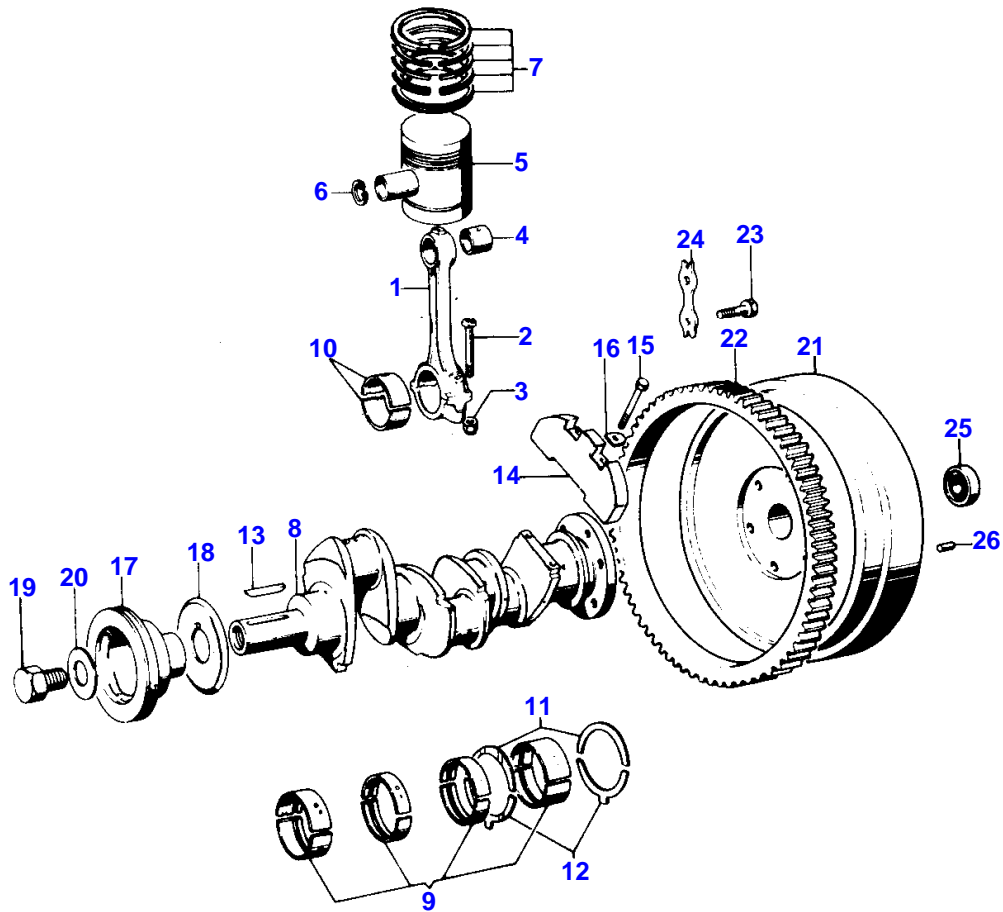

6

ALBERO MOTORE E VOLANO
VILEBREQUIN ET VOLANT
KURBELWELLE UND SCHWUNGRAD
CIGUENAL Y VOLANTE
CRANKSHAFT Y FLYWHEEL

AD3.152
AD3.152
AD3.152
AD3.152
AD3.152

CRANKSHAFT AND FLYWHEEL - AD3.152

Item	Part Number	Qty	Description	Comments
				AD3.152
1	M7BJ0014	3	Kit, Conrod	
2	0095250	6	Bolt	1
3	33221327	6	Nut	1
4	31134151	3	Bush	1
5	68332	3	Kit, Piston	
6	0170001	6	Circlip	5
7	41158057	3	Kit, Piston Ring	
8	94458	1	Kit, Crankshaft	
9	68084	X	Kit, Bearing	(A) 8
9	68084A	X	Kit, Bearing	(A) Thickness -0,254MM
9	68084B	X	Kit, Bearing	(A) Thickness -0,508MM
9	68084C	X	Kit, Bearing	(A) Thickness -0,762MM
10	85036	X	Kit, Bearing	(A) 8
10	85036A	X	Kit, Bearing	(A) Thickness -0,254MM
10	85036B	X	Kit, Bearing	(A) Thickness -0,508MM
10	85036C	X	Kit, Bearing	(A) Thickness -0,762MM
11	31137211	2	Thrust Washer	8
	31137212	X	Washer	Thickness +0,178MM
12	31137221	2	Thrust Washer	8
	31137222	X	Washer	Thickness +0,178MM
13	36271704	1	Woodruff Key	
14	31328241	2	Weight	
15	2185189	4	Screw	
16	31731516	2	Washer	Left Hand
	31731515	2	Washer	Right Hand
17	31147788	1	Pulley	
18	33176137	1	Washer	
19	32162312	1	Screw	
20	33125112	1	Washer	
21	1825512M1	1	Flywheel	
	1824617M1	1	Flywheel	(B)
22	0410236	1	Starter Ring	
23	973013M1	6	Bolt	
24	0921062	3	Tab Washer	
25	339599X1	1	Bearing Ball	
26	1817069M1	2	Pin	(B) (A) BEARINGS ARE PREFINISHED (B) USED ONLY FOR SINGLE CLUTCH