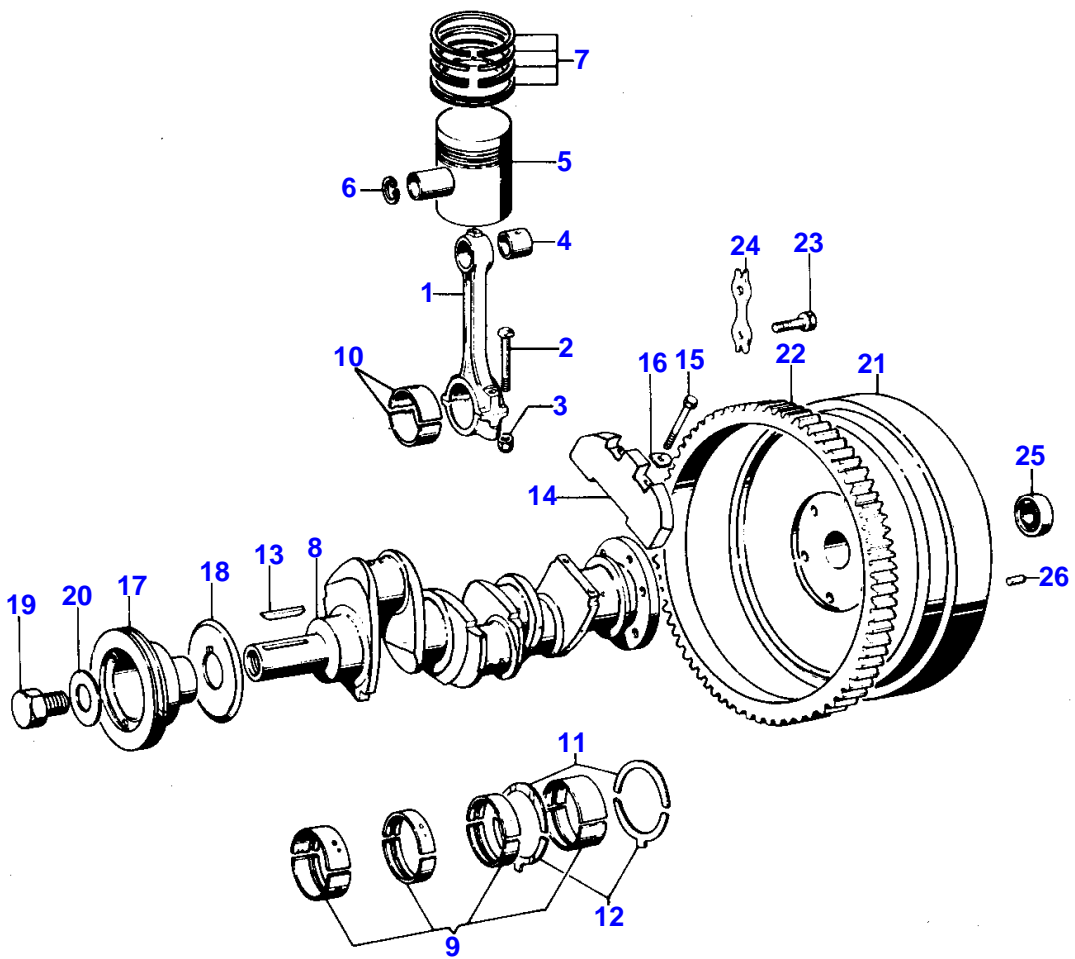

6

ALBERO MOTORE E VOLANO
VILEBREQUIN ET VOLANT
KURBELWELLE UND SCHWUNGRAD
CIGUENAL Y VOLANTE
CRANKSHAFT Y FLYWHEEL

AD3.152
AD3.152
AD3.152
AD3.152
AD3.152

CRANKSHAFT AND FLYWHEEL - AD3.152

Item	Part Number	Qty	Description	Comments
				AD3.152
1	M7BJ0014	3	Kit, Conrod	
2	0095250	6	Bolt	1
3	33221327	6	Nut	1
4	31134151	3	Bush	1
5	89214	3	Kit, Piston	
6	0170001	6	Circlip	5
7	41158065	3	Kit, Piston Ring	
8	94458	1	Kit, Crankshaft	
9	68084	X	Kit, Bearing	(A) 8
9	68084A	X	Kit, Bearing	(A) Thickness -0,254 MM
9	68084B	X	Kit, Bearing	(A) Thickness -0,508 MM
9	68084C	X	Kit, Bearing	(A) Thickness 0,762 MM
10	85036	X	Kit, Bearing	(A) 8
10	85036A	X	Kit, Bearing	(A) Thickness -0,254 MM
10	85036B	X	Kit, Bearing	(A) Thickness -0,508 MM
10	85036C	X	Kit, Bearing	(A) Thickness -0,762 MM
11	31137211	2	Thrust Washer	8
	31137212	X	Washer	Thickness +0,178 MM
12	31137221	2	Thrust Washer	8
	31137222	X	Washer	Thickness +0,178 MM
13	36271704	1	Woodruff Key	
14	31328241	2	Weight	
15	2185189	4	Screw	
16	31731516	2	Washer	Right Hand
	31731515	2	Washer	Left Hand
17	31147788	1	Pulley	
18	33176137	1	Washer	
19	32162312	1	Screw	
20	33125112	1	Washer	
21	1825512M1	1	Flywheel	
	1824617M1	1	Flywheel	(B)
22	0410236	1	Starter Ring	
23	973013M1	6	Bolt	
24	0921062	3	Tab Washer	
25	339599X1	1	Bearing Ball	
26	1817069M1	2	Pin	(B) (A) BEARINGS ARE PREFINISHED (B) USED ONLY FOR SINGLE CLUTCH