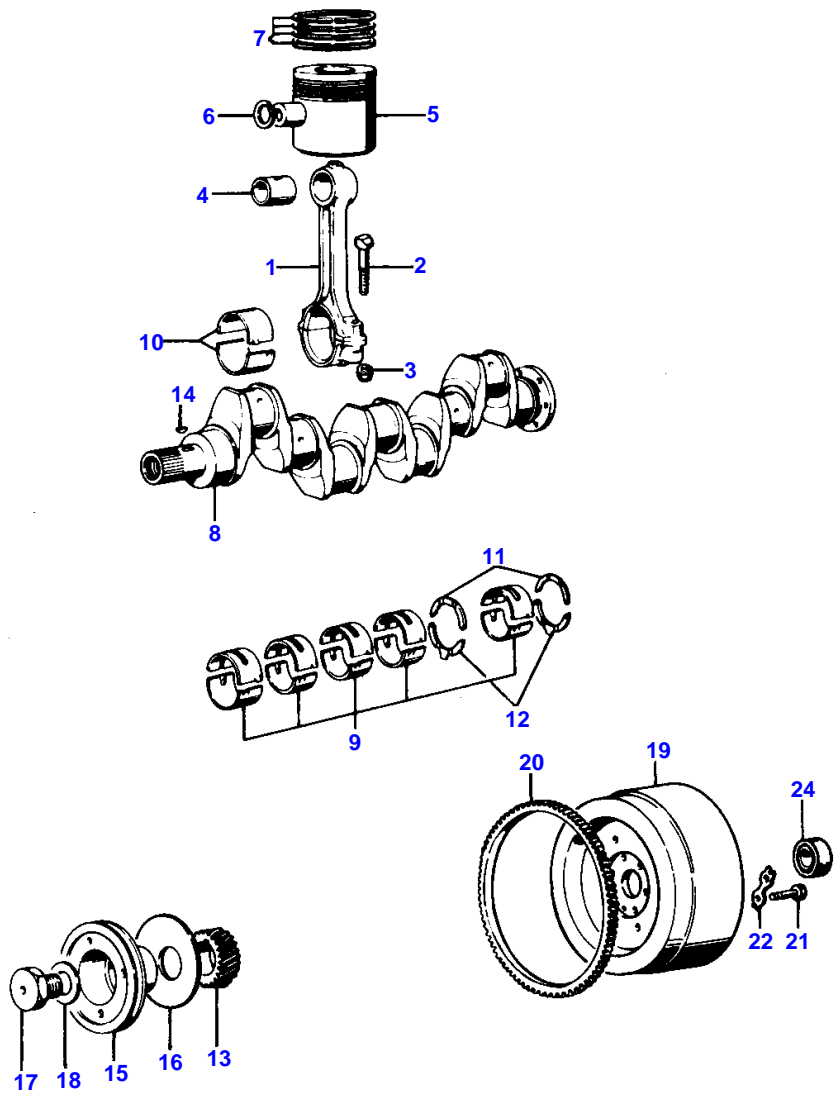

4

ALBERO MOTORE E VOLANO
VILEBREQUIN ET VOLANT
KURBELWELLE UND SCHWUNGRAD
CIGUENAL Y VOLANTE
CRANKSHAFT & FLYWHEEL

A4.236
A4.236
A4.236
A4.236
A4.236

CRANKSHAFT & FLYWHEEL - A4.236

Item	Part Number	Qty	Description	Comments
				A4.236
1	M7BJ0015	4	Kit, Conrod	
2	32762116	8	Bolt	1
3	33221328	8	Nut	1
4	31134123	4	Bush	1
5	68301	4	Kit, Piston	
	68300	X	Kit, Piston	(A)
	68301C	X	Kit, Piston	Thickness +0,762MM.
	68300C	X	Kit, Piston	(A) Thickness +0,762MM.
6	0170002	8	Circlip	5
7	41158041	4	Kit, Piston Ring	
8	94435	1	Kit, Crankshaft	
9	81558	1	Kit, Bearing	8
	81558A	X	Kit, Bearing	Thickness -0,254MM.
	81558B	X	Kit, Bearing	Thickness -0,508MM.
	81558C	X	Kit, Bearing	Thickness -0,762MM.
10	85042	1	Kit, Bearing	8
	85042A	X	Kit, Bearing	Thickness -0,254MM.
	85042B	X	Kit, Bearing	Thickness -0,508MM.
	85042C	X	Kit, Bearing	Thickness -0,762MM.
11	31137311	2	Washer	8
	31137312	X	Thrust Washer	Thickness +0,178MM.
12	31137321	2	Washer	8
	31137322	X	Thrust Washer	Thickness +0,178MM.
13	31171681	1	Gear	Number of teeth/spines 28
14	0500012	1	Woodruff Key	
15	31148792	1	Pulley	
16	33125416	1	Washer	
17	32162331	1	Screw	
18	33125124	1	Washer	
19	1825511M1	1	Flywheel	
20	0410236	1	Starter Ring	
21	973013M1	6	Bolt	
22	0921062	3	Tab Washer	
24	339599X1	1	Bearing Ball	(A) UNTOPPED