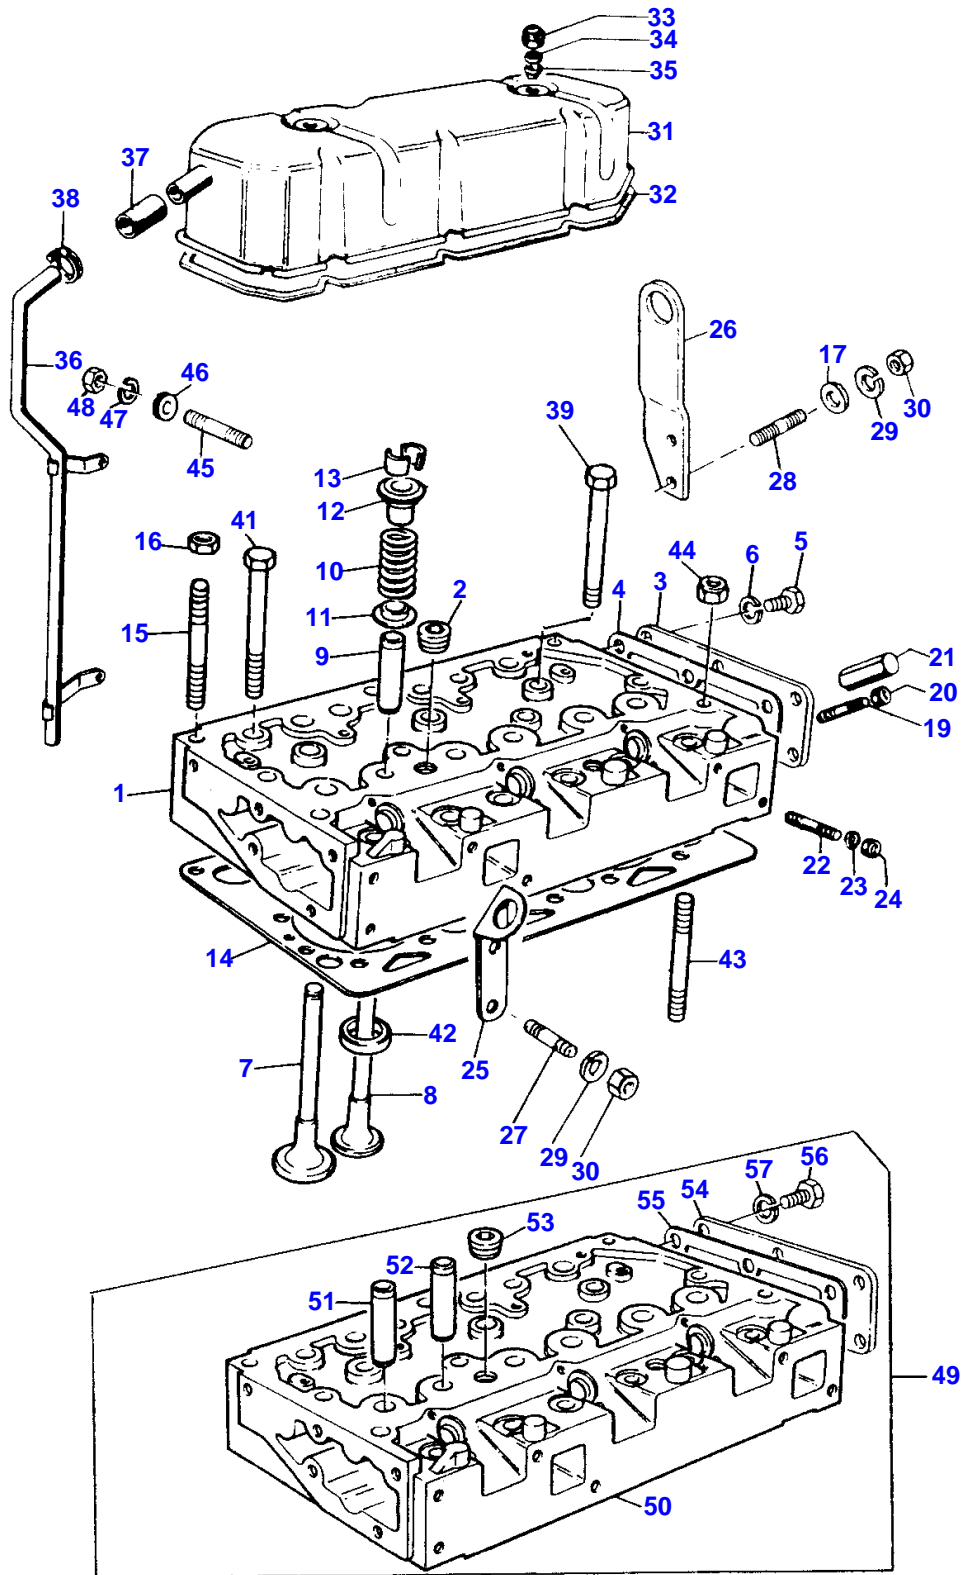

Item	Part Number	Qty	Description	Comments
				AD3.152
1	ZZ90010	3	Kit, Conrod	Repairs and replaces M7BJ0014
2	0095250	6	Bolt	1
3	33221327	6	Nut	1
4	31134151	3	Bush	1
5	68302	3	Kit, Piston	(B)
	89214	3	Kit, Piston	(C)
6	0170001	6	Circlip	5
7	41158065	3	Kit, Piston Ring	
8	U5BG0012	1	Kit, Crankshaft	Up to Serial or Engine Number UA391044D
	94458	1	Kit, Crankshaft	From Serial or Engine Number UA391045DL
9	68084	X	Kit, Bearing	(A)
				8
9	68084A	X	Kit, Bearing	(A)
				Thickness -0,254MM.
9	68084B	X	Kit, Bearing	(A)
				Thickness -0,508MM.
9	68084C	X	Kit, Bearing	(A)
				Thickness -0,762MM.
10	85036	X	Kit, Bearing	(A)
				8
10	85036A	X	Kit, Bearing	(A)
				Thickness -0,254MM.
10	85036B	X	Kit, Bearing	(A)
				Thickness -0,508MM.
10	85036C	X	Kit, Bearing	(A)
				Thickness -0,762MM.
11	31137211	2	Thrust Washer	8
	31137212	X	Washer	Thickness +0,178MM.
12	31137221	2	Thrust Washer	8
	31137222	X	Washer	Thickness +0,178MM.
13	36271704	1	Woodruff Key	
14	31328241	2	Weight	
15	2185189	4	Screw	
16	31731516	2	Washer	Left Hand
	31731515	2	Washer	Right Hand
17	31147788	1	Pulley,Crank	
18	33176137	1	Washer	
19	32162312	1	Screw	
20	33125112	1	Washer	
21	1825512M1	1	Flywheel	
22	0410236	1	Starter Ring	
23	973013M1	6	Bolt	
24	0921062	3	Tab Washer	
26	339599X1	1	Bearing Ball	
27	0410132	1	Gear,Crankshaft	
28	0330811	1	Spacer	
29	U5MK0117	X	Kit, Cylinder	(D)
	U5MK0059	X	Kit, Cylinder	(E)
30	U5PR0002	1	Kit, Piston	1
				(A)
				PRE-FINISHED
				(B)
				UNTOPPED
				(C)
				PRE-TOPPED
				(D)
				SLIP FIT
				(E)
				PRESS FIT