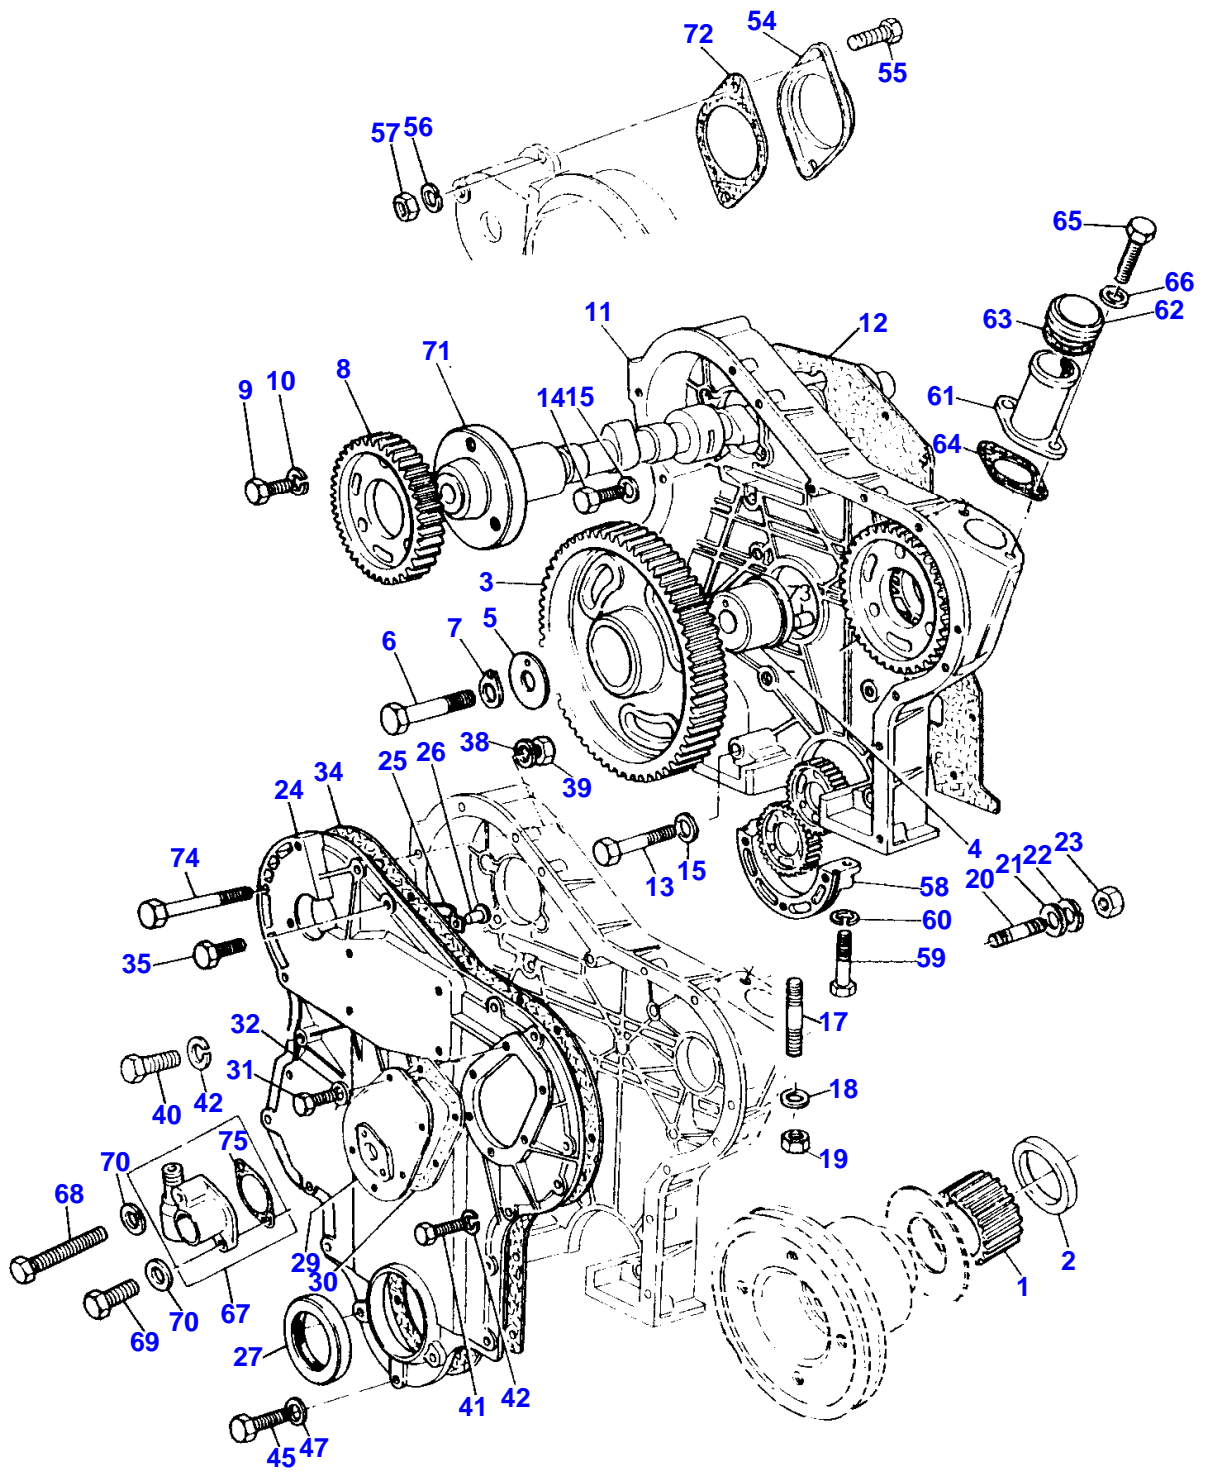

TIMING GEAR - AD3.152

Item	Part Number	Qty	Description	Comments
				AD3.152
1	0410132	1	Gear,Crankshaft	Number of teeth/spines 25
2	0330811	1	Spacer	
3	31164362	1	Gear,Idler	Number of teeth/spines 90
4	0995447	1	Hub	
5	0940738	1	Plate	
6	0095199	1	Screw	
7	0920883	1	Washer	
8	0410241	1	Gear,Camshaft	Number of teeth/spines 50
9	0746214	3	Screw	
10	0920053	3	Washer	
11	37161481	1	Timing Case	
12	36814119	1	Joint	
13	0746355	12	Screw	
14	0096234	2	Bolt	
15	0920053	14	Washer	
17	0826265	2	Stud	
18	0920053	2	Washer	
19	0576002	2	Nut	
20	0827619	3	Stud	
21	0920003	3	Washer	
22	0920053	3	Washer	
23	0576002	3	Nut	
24	A5FH0245	1	Kit, Front Cover	Repairs and replaces A5FH0197
25	3661P002	1	Spring	24
26	2126151	1	Rivet	24
27	2415344	1	Seal	Repairs and replaces 2415343 24
29	37523171	1	Cover	
30	36862512	1	Joint	
31	0748353	6	Screw	
32	2411151	6	Washer	
34	36813136	1	Joint	
35	0096213	2	Bolt	
38	0920053	3	Washer	
39	0576002	3	Nut	
40	0748354	1	Screw	
41	0748353	8	Screw	
42	0920052	9	Washer	
45	2233207	3	Screw	
47	0920053	3	Washer	
54	37461104	1	Plate	
55	0748510	2	Bolt	
56	0920054	2	Washer	
57	2238153	2	Nut	
58	37354312	1	Cover	
59	0096232	2	Bolt	
60	0920053	2	Washer	
61	35784123	1	Filler	
62	2487854	1	Cap	61
63	24870001	1	Joint	62
64	36837413	1	Joint	
65	2183204	2	Screw	Repairs and replaces 0746254
66	0920053	2	Washer	Repairs and replaces 2411152
67	2758346	1	Angle Drive	
68	0748353	1	Screw	
69	0748357	1	Screw	
70	2411151	2	Washer	
71	31415261	1	Camshaft	
72	36835413	1	Joint	
73	0350005	1	Dowel	
74	0096240	1	Bolt	
75	36833119	1	Joint