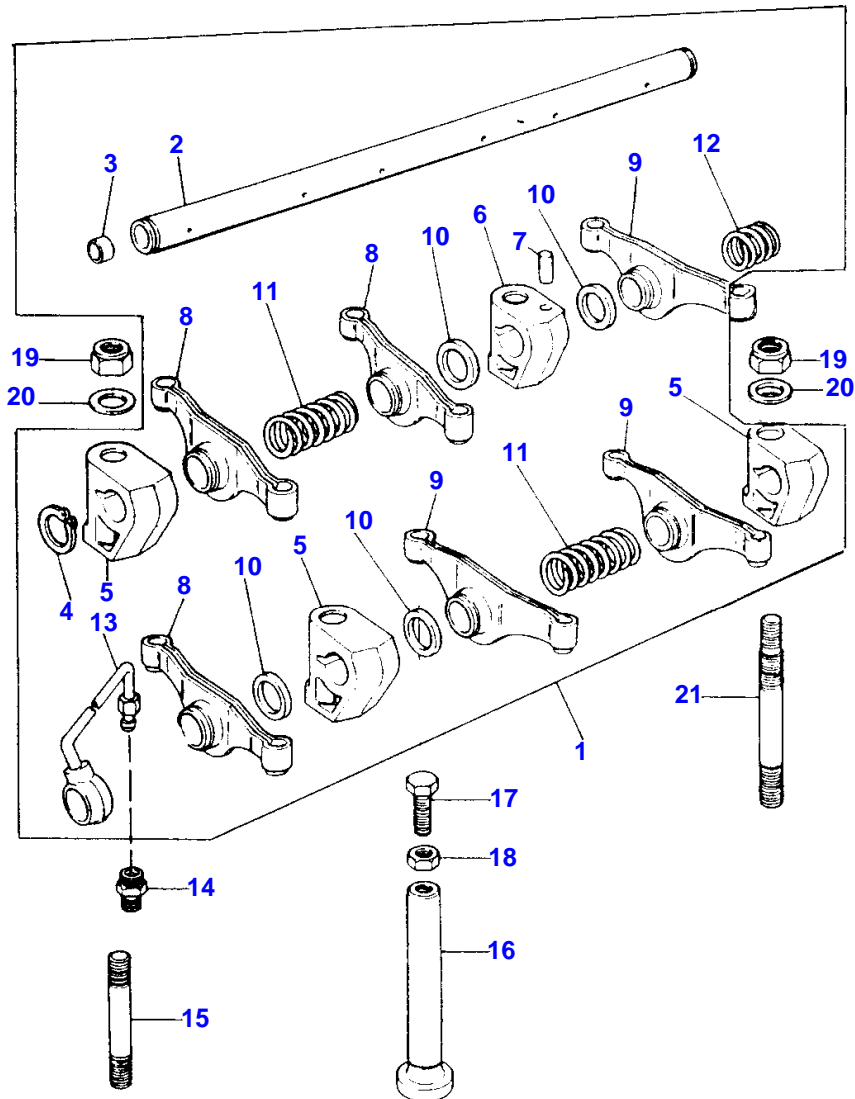

ROCKER ARM - AD3.152

Item	Part Number	Qty	Description	Comments
				AD3.152
1	41151306	1	Rocker Shaft Ass	Repairs and replaces 83135
2	53843	1	Rocker Shaft	(A) 1
2	U7LR0002	1	Rocker Shaft	(B) 1
3	0650507	2	Plug	2
4	0170033	2	Circlip	1
5	0101138	4	Bracket	(A) 1
5	0101138	3	Bracket	(B) 1
6	37521212	1	Bracket	(B) 1
7	2112A066	1	Pin	(C) 1
8	3737A031	3	Lever	Left Hand Alternative 0520430 1
9	3737A041	3	Lever	Right Hand Alternative 0520429 1
10	0330505	4	Spacer	(A) 1
10	0330505	5	Spacer	(B) 1
11	0780005	2	Spring	1
12	0780175	1	Spring	1
13	35568352	1	Pipe	1
14	0206002	1	Union	
15	2214209	2	Stud	
16	0860012	6	Tappet	
17	0720677	6	Screw	
18	0576052	6	Nut	
19	2211283	4	Nut	
20	0920004	4	Washer	
21	32754435	2	Stud	
				(A) USED ONLY WITH 83135
				(B) USED ONLY WITH 41151306
				(C) USED ONLY WITH 37521212