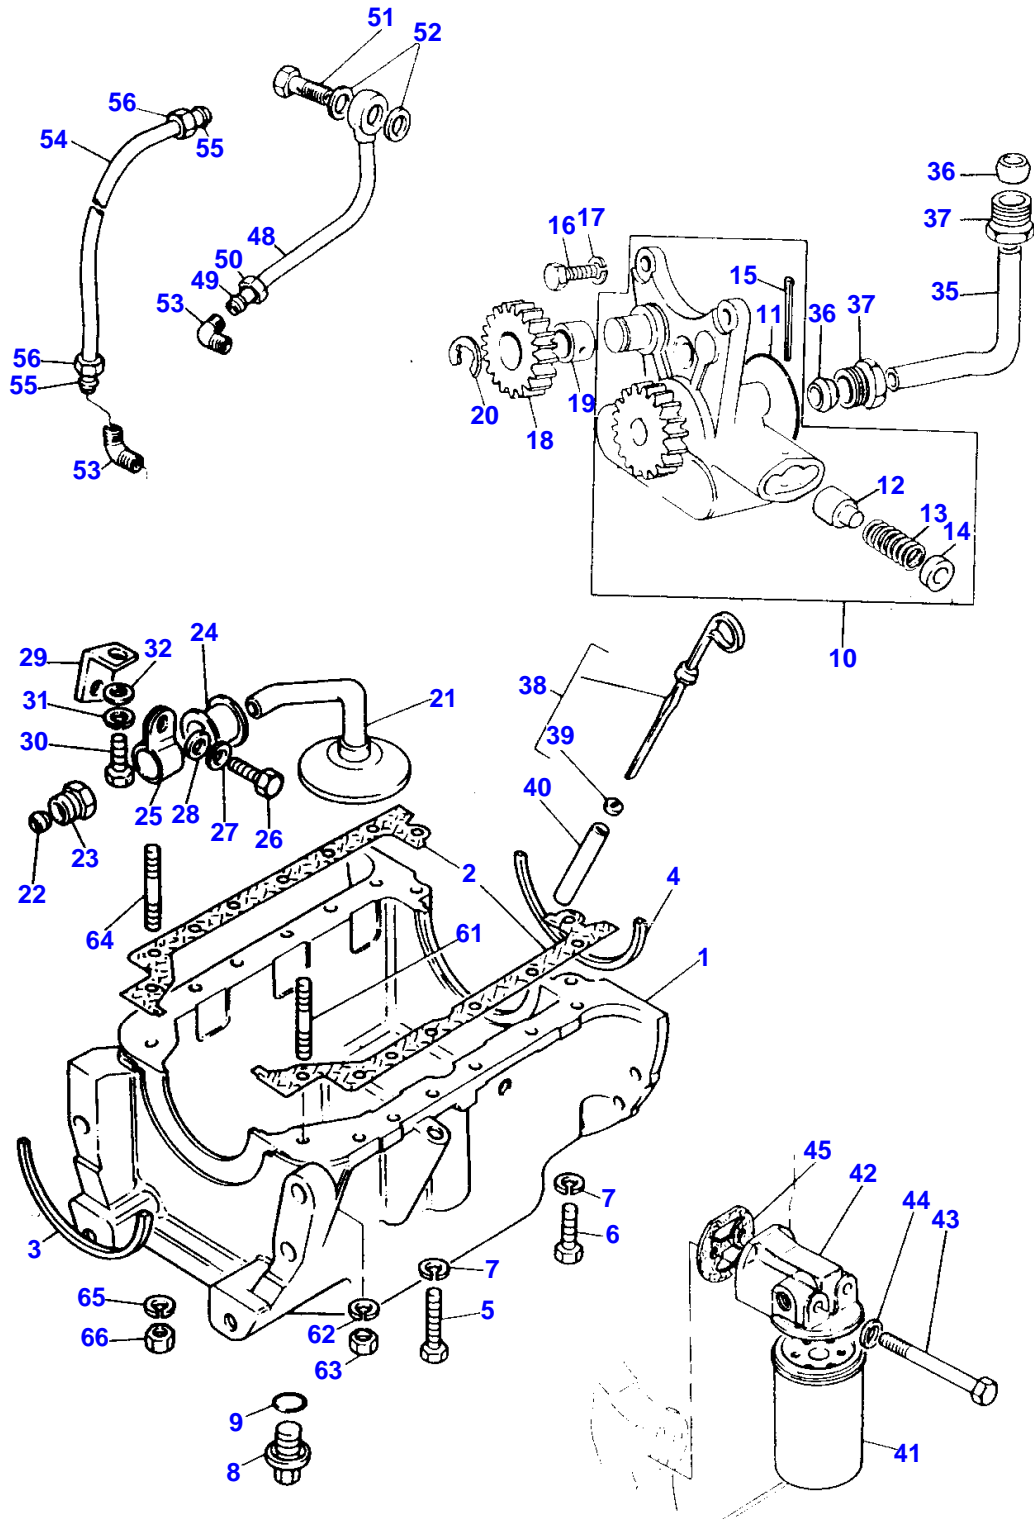

TIMING GEAR - AD3.152

Item	Part Number	Qty	Description	Comments
				AD3.152
1	0410132	1	Gear,Crankshaft	Number of teeth/spines 25
2	0330811	1	Spacer	
3	31164362	1	Gear,Idler	Number of teeth/spines 90
4	0995447	1	Hub	
5	0940738	1	Plate	
6	0095199	1	Screw	
7	0920883	1	Washer	
8	0410241	1	Gear,Camshaft	Number of teeth/spines 50
9	0746214	3	Screw	
10	0920053	3	Washer	
11	37161481	1	Timing Case	
12	36814119	1	Joint	
13	0746355	12	Screw	
14	0096234	2	Bolt	
15	0920053	14	Washer	
17	0826265	2	Stud	
18	0920053	2	Washer	
19	0576002	2	Nut	
20	0827619	3	Stud	
21	0920003	3	Washer	
22	0920053	3	Washer	
23	0576002	3	Nut	
24	A5FH0245	1	Kit, Front Cover	Repairs and replaces A5FH0197
25	3661P002	1	Spring	24
26	2126151	1	Rivet	24
27	2415344	1	Seal	Repairs and replaces 2415343 24
29	37523171	1	Cover	
30	36862512	1	Joint	
31	0748353	6	Screw	
32	2411151	6	Washer	
34	36813136	1	Joint	
35	0096213	2	Bolt	
38	0920053	3	Washer	
39	0576002	3	Nut	
40	0748354	1	Screw	
41	0748353	8	Screw	
42	0920052	9	Washer	
45	2233207	3	Screw	
47	0920053	3	Washer	
54	37461104	1	Plate	
55	0748510	2	Bolt	
56	0920054	2	Washer	
57	2238153	2	Nut	
58	37354312	1	Cover	
59	0096232	2	Bolt	
60	0920053	2	Washer	
61	35784123	1	Filler	
62	2487854	1	Cap	61
63	24870001	1	Joint	62
64	36837413	1	Joint	
65	2183204	2	Screw	Repairs and replaces 0746254
66	0920053	2	Washer	Repairs and replaces 2411152
67	2758346	1	Angle Drive	
68	0748353	1	Screw	
69	0748357	1	Screw	
70	2411151	2	Washer	
71	31415261	1	Camshaft	
72	36835413	1	Joint	
73	0350005	1	Dowel	
74	0096240	1	Bolt	
75	36833119	1	Joint