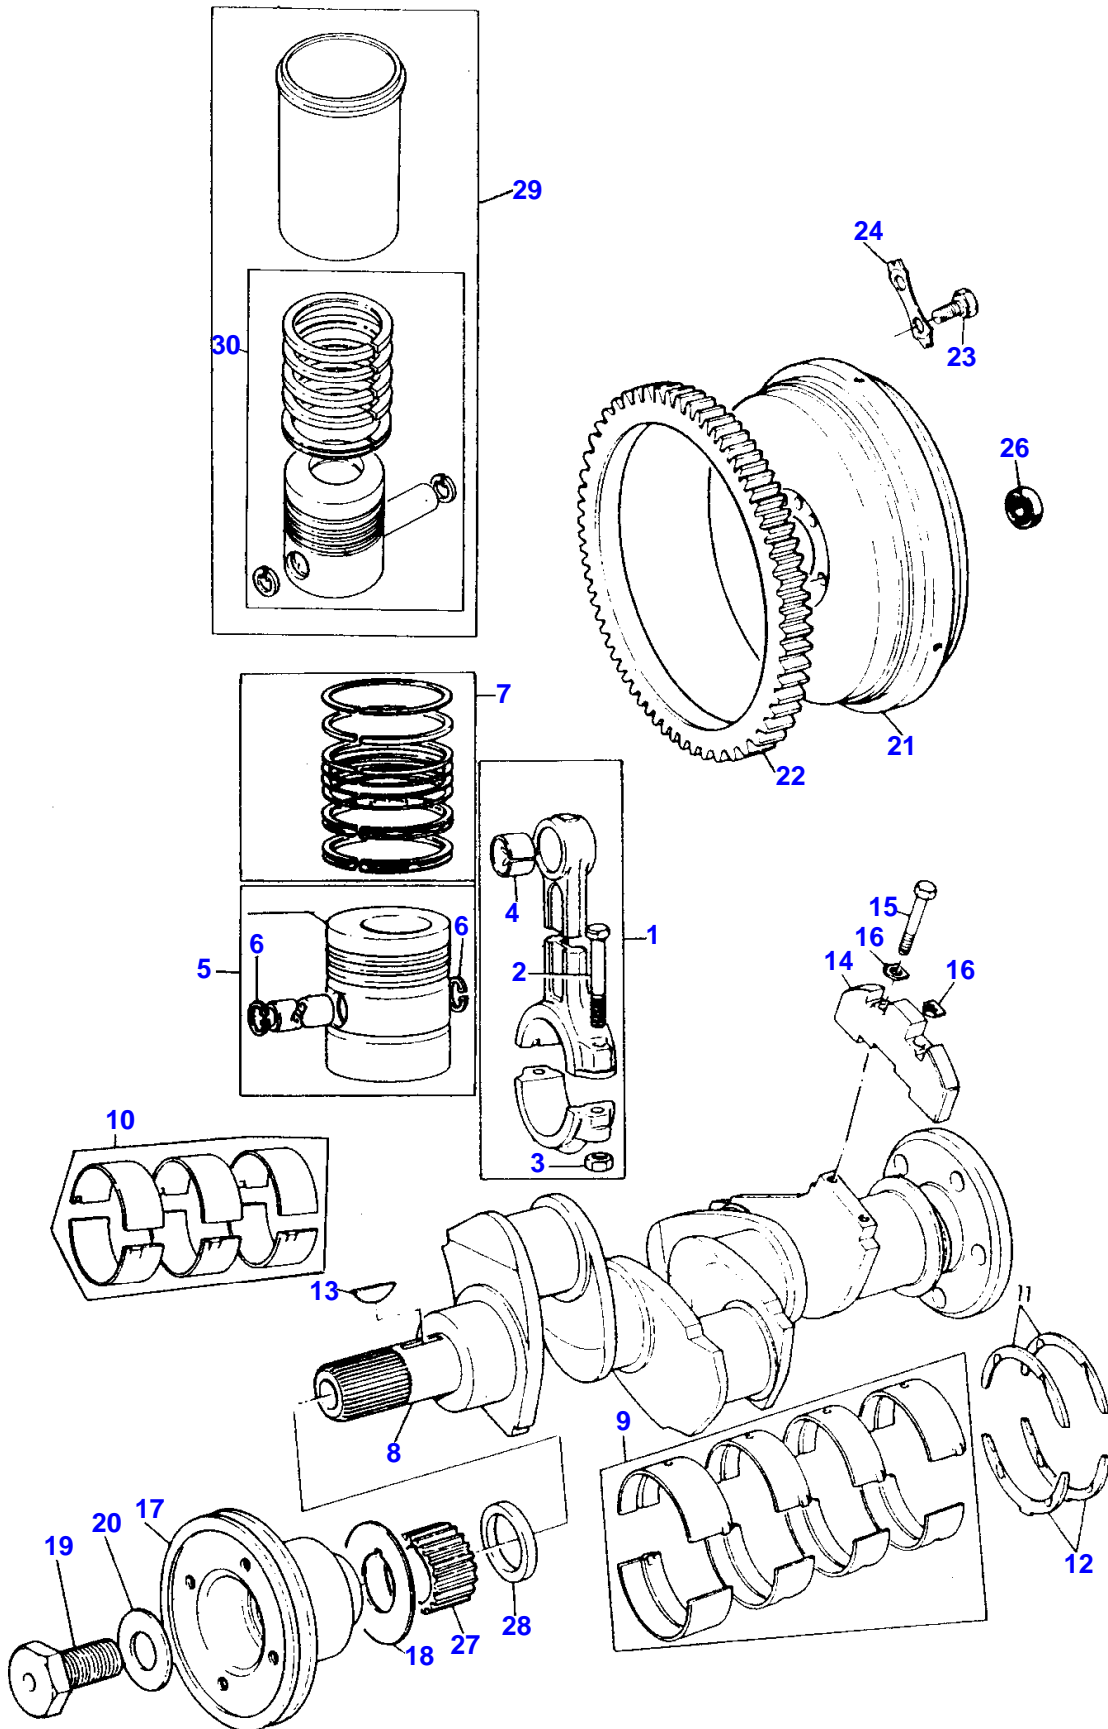

Item	Part Number	Qty	Description	Comments
				AD3.152
1	ZZ90010	3	Kit, Conrod	Repairs and replaces M7BJ0014
2	0095250	6	Bolt	1
3	33221327	6	Nut	1
4	31134151	3	Bush	1
5	68302	3	Kit, Piston	(B)
	89214	3	Kit, Piston	(C)
6	0170001	6	Circlip	5
7	41158065	3	Kit, Piston Ring	
8	U5BG0012	1	Kit, Crankshaft	Up to Serial or Engine Number UA391044D
	94458	1	Kit, Crankshaft	From Serial or Engine Number UA391045DL
9	68084	X	Kit, Bearing	(A)
				8
9	68084A	X	Kit, Bearing	(A)
				Thickness -0,254MM.
9	68084B	X	Kit, Bearing	(A)
				Thickness -0,508MM.
9	68084C	X	Kit, Bearing	(A)
				Thickness -0,762MM.
10	85036	X	Kit, Bearing	(A)
				8
10	85036A	X	Kit, Bearing	(A)
				Thickness -0,254MM.
10	85036B	X	Kit, Bearing	(A)
				Thickness -0,508MM.
10	85036C	X	Kit, Bearing	(A)
				Thickness -0,762MM.
11	31137211	2	Thrust Washer	8
	31137212	X	Washer	Thickness +0,178MM.
12	31137221	2	Thrust Washer	8
	31137222	X	Washer	Thickness +0,178MM.
13	36271704	1	Woodruff Key	
14	31328241	2	Weight	
15	2185189	4	Screw	
16	31731516	2	Washer	Left Hand
	31731515	2	Washer	Right Hand
17	31147788	1	Pulley,Crank	
18	33176137	1	Washer	
19	32162312	1	Screw	
20	33125112	1	Washer	
21	1825512M1	1	Flywheel	
22	0410236	1	Starter Ring	
23	973013M1	6	Bolt	
24	0921062	3	Tab Washer	
26	339599X1	1	Bearing Ball	
27	0410132	1	Gear,Crankshaft	
28	0330811	1	Spacer	
29	U5MK0117	X	Kit, Cylinder	(D)
	U5MK0059	X	Kit, Cylinder	(E)
30	U5PR0002	1	Kit, Piston	1
				(A)
				PRE-FINISHED
				(B)
				UNTOPPED
				(C)
				PRE-TOPPED
				(D)
				SLIP FIT
				(E)
				PRESS FIT