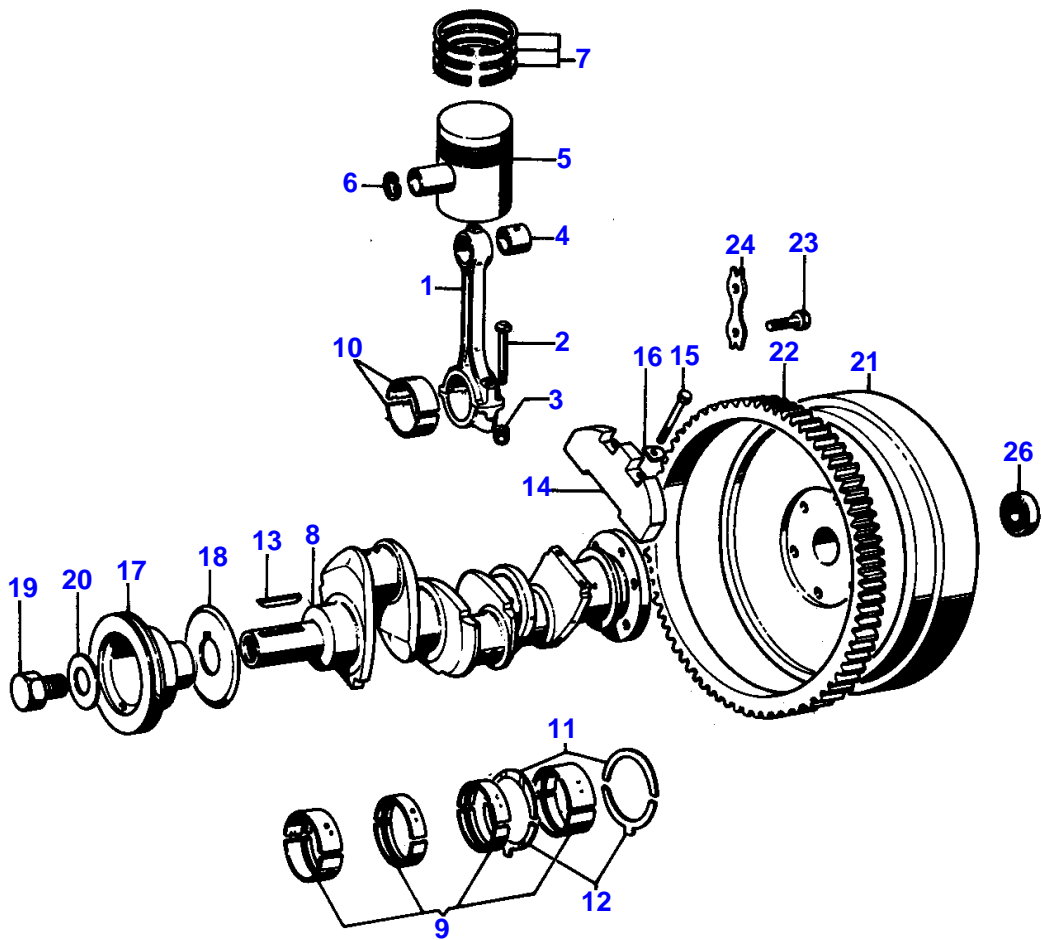

6

ALBERO MOTORE E VOLANO
VILEBREQUIN ET VOLANT
KURBELWELLE UND SCHWUNGRAD
CIGUENAL Y VOLANTE
CRANKSHAFT Y FLYWHEEL

T3.152.4
T3.152.4
T3.152.4
T3.152.4

CRANKSHAFT & FLYWHEEL - T3.152.4 ENGINE

Item	Part Number	Qty	Description	Comments
				T3.152.4 ENGINE
1	M7BJ0014	3	Kit, Conrod	
2	0095250	6	Bolt	1
3	33221327	6	Nut	1
4	31134151	3	Bush	1
5	U5LP0016	3	Kit, Piston	
6	0170001	2	Circlip	5
7	41158144	1	Kit, Piston Ring	
8	U5BG0021	1	Kit, Crankshaft	
9	68084	X	Kit, Bearing	(A) 8
9	68084A	X	Kit, Bearing	(A) Thickness -0,254MM.
9	68084B	X	Kit, Bearing	(A) Thickness -0,508MM.
9	68084C	X	Kit, Bearing	(A) Thickness -0,762MM.
10	85036	X	Kit, Bearing	(A) 8
10	85036A	X	Kit, Bearing	(A) Thickness -0,254MM.
10	85036B	X	Kit, Bearing	(A) Thickness -0,508MM.
10	85036C	X	Kit, Bearing	(A) Thickness -0,762MM.
11	31137211	2	Thrust Washer	8
	31137212	X	Washer	Thickness +0,178MM.
12	31137221	2	Thrust Washer	8
	31137222	X	Washer	Thickness +0,178MM.
13	36271704	1	Woodruff Key	
14	31328241	2	Weight	
15	2185189	4	Screw	
16	31731516	2	Washer	Left Hand
	31731515	2	Washer	Right Hand
17	31147788	1	Pulley	
18	33176137	1	Washer	
19	32162312	1	Screw	
20	33125112	1	Washer	
21	1825512M1	1	Flywheel	
22	0410236	1	Starter Ring	
23	973013M1	6	Bolt	
24	0921062	3	Tab Washer	
26	339599X1	1	Bearing Ball	(A)

(A)
BEARINGS ARE PRE-FINISHED