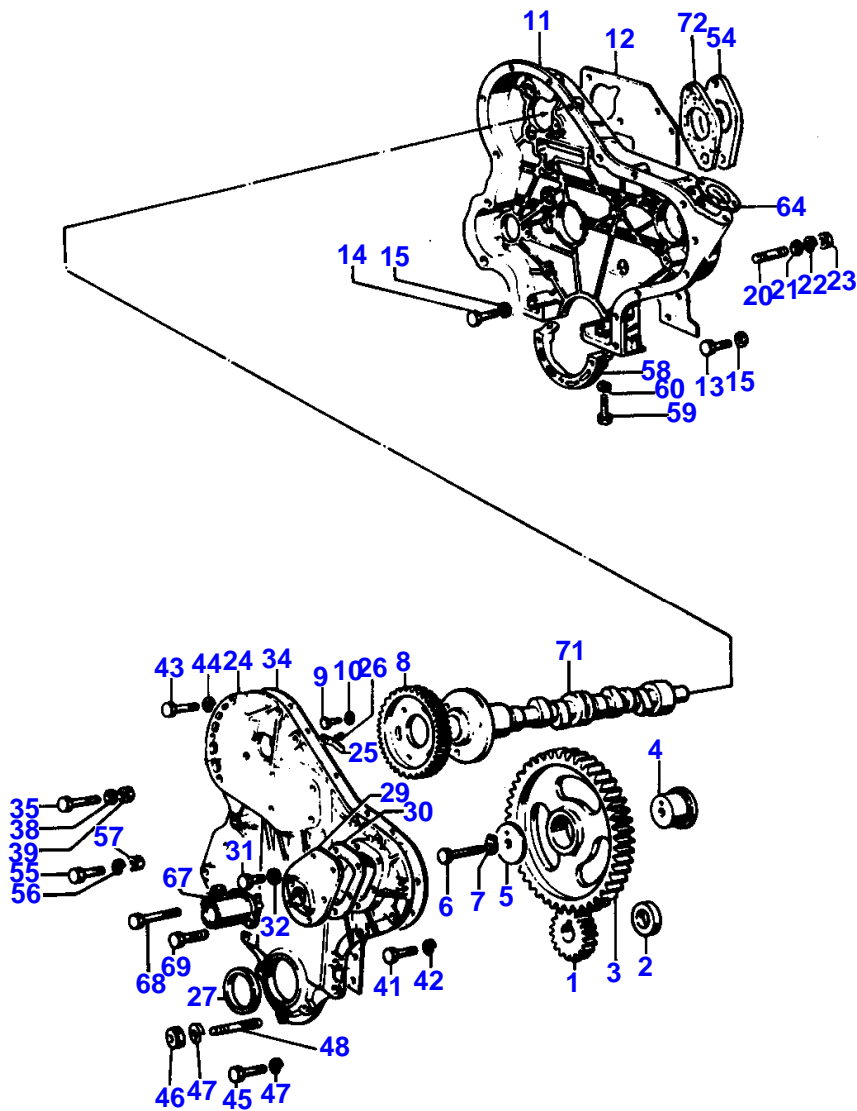

T3.152.4

ROCKER ARM - T3.152.4 ENGINE

Item	Part Number	Qty	Description	Comments
				T3.152.4 ENGINE
1	41151306	1	Rocker Shaft Ass	
2	U7LR0002	1	Rocker Shaft	1
3	0650507	2	Plug	2
4	0170033	2	Circlip	1
5	0101138	3	Bracket	1
6	37521212	1	Bracket	1
7	2112A066	1	Pin	1
8	3737A031	3	Lever	Left Hand 1
9	3737A041	3	Lever	Right Hand 1
10	0330505	4	Spacer	1
11	0780005	2	Spring	1
12	0780175	1	Spring	1
13	35568352	1	Pipe	1
14	0566002	1	Olive	13
15	0576111	1	Nut	13
16	0860012	6	Tappet	
17	0720677	6	Screw	
18	0576052	6	Nut	

12

DISTRIBUZIONE	T3.152.4
DISTRIBUTION	T3.152.4
STEUERUNG	T3.152.4
DISTRIBUCION	T3.152.4
TIMING GEAR	T3.152.4

TIMING GEAR - T3.152.4 ENGINE

Item	Part Number	Qty	Description	Comments
				T3.152.4 ENGINE
1	0410132	1	Gear	Number of teeth/spines 25
2	0330811	1	Spacer	
3	31164362	1	Gear	Number of teeth/spines 90
4	0995447	1	Hub	
5	0940738	1	Plate	
6	0095199	1	Screw	
7	0920883	1	Washer	
8	0410241	1	Gear	Number of teeth/spines 50
9	0746214	3	Screw	
10	0920053	3	Washer	
11	37161481	1	Housing	
12	36814119	1	Joint	
13	0746355	12	Screw	
14	0096234	2	Bolt	
15	0920053	14	Washer	
20	0827619	3	Stud	
21	0920003	3	Washer	
22	0920053	3	Washer	
23	0576002	3	Nut	
24	A5FH0245	1	Kit, Front Cover	
25	3661P002	1	Spring	24
26	2126151	1	Rivet	24
27	2415344	1	Seal	
29	37523171	1	Cover	24
30	36862512	1	Joint	24
31	0748353	6	Screw	
32	2411151	6	Washer	
34	36813136	1	Joint	
35	0096213	2	Bolt	
38	0920053	2	Washer	
39	0576002	2	Nut	
41	0748353	8	Screw	
42	0920052	8	Washer	
43	0748414	2	Setscrew	
44	0920053	2	Washer	
45	0748405	3	Screw	
46	0576002	1	Nut	
47	0920053	3	Washer	
48	0827619	1	Stud	
54	37461104	1	Plate	
55	0748510	2	Bolt	
56	0920054	2	Washer	
57	2238153	2	Nut	
58	37354312	1	Cover	
59	0096232	2	Bolt	
60	0920053	2	Washer	
64		1	Gasket	See Page - Reference Number 44
67	2758346	1	Angle Drive	
68	0748353	1	Screw	
69	0748357	1	Screw	
71	31415264	1	Camshaft	
72	36835413	1	Joint	