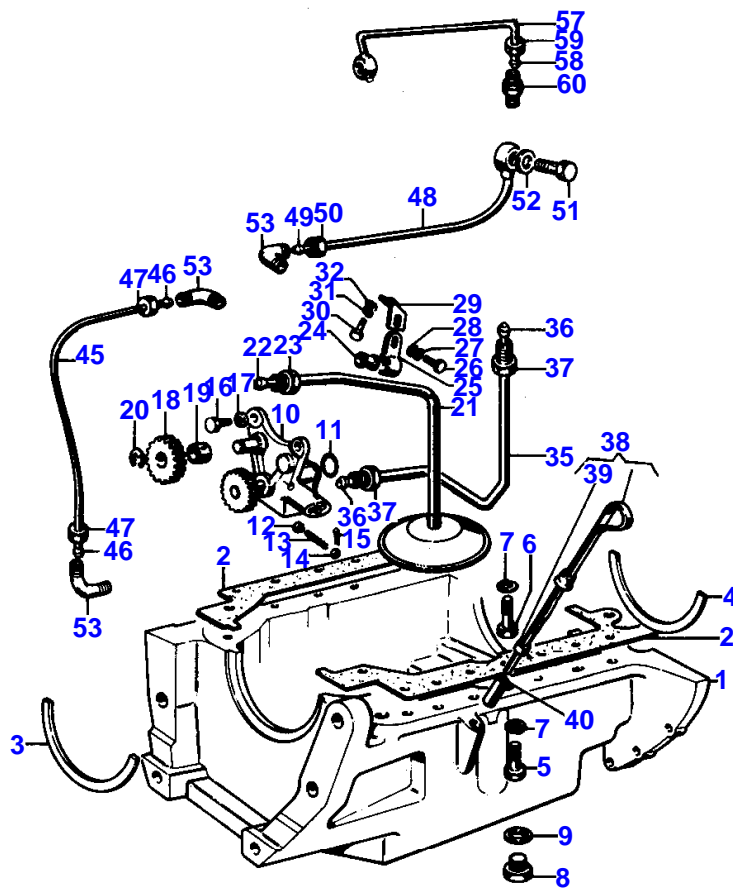

14

LUBRIFICAZIONE	T3.152.4
LUBRIFICATION	T3.152.4
SCHMIEREINRICHTUNG	T3.152.4
LUBRIFICACION	T3.152.4
LUBRICATING OIL SYSTEM	T3.152.4