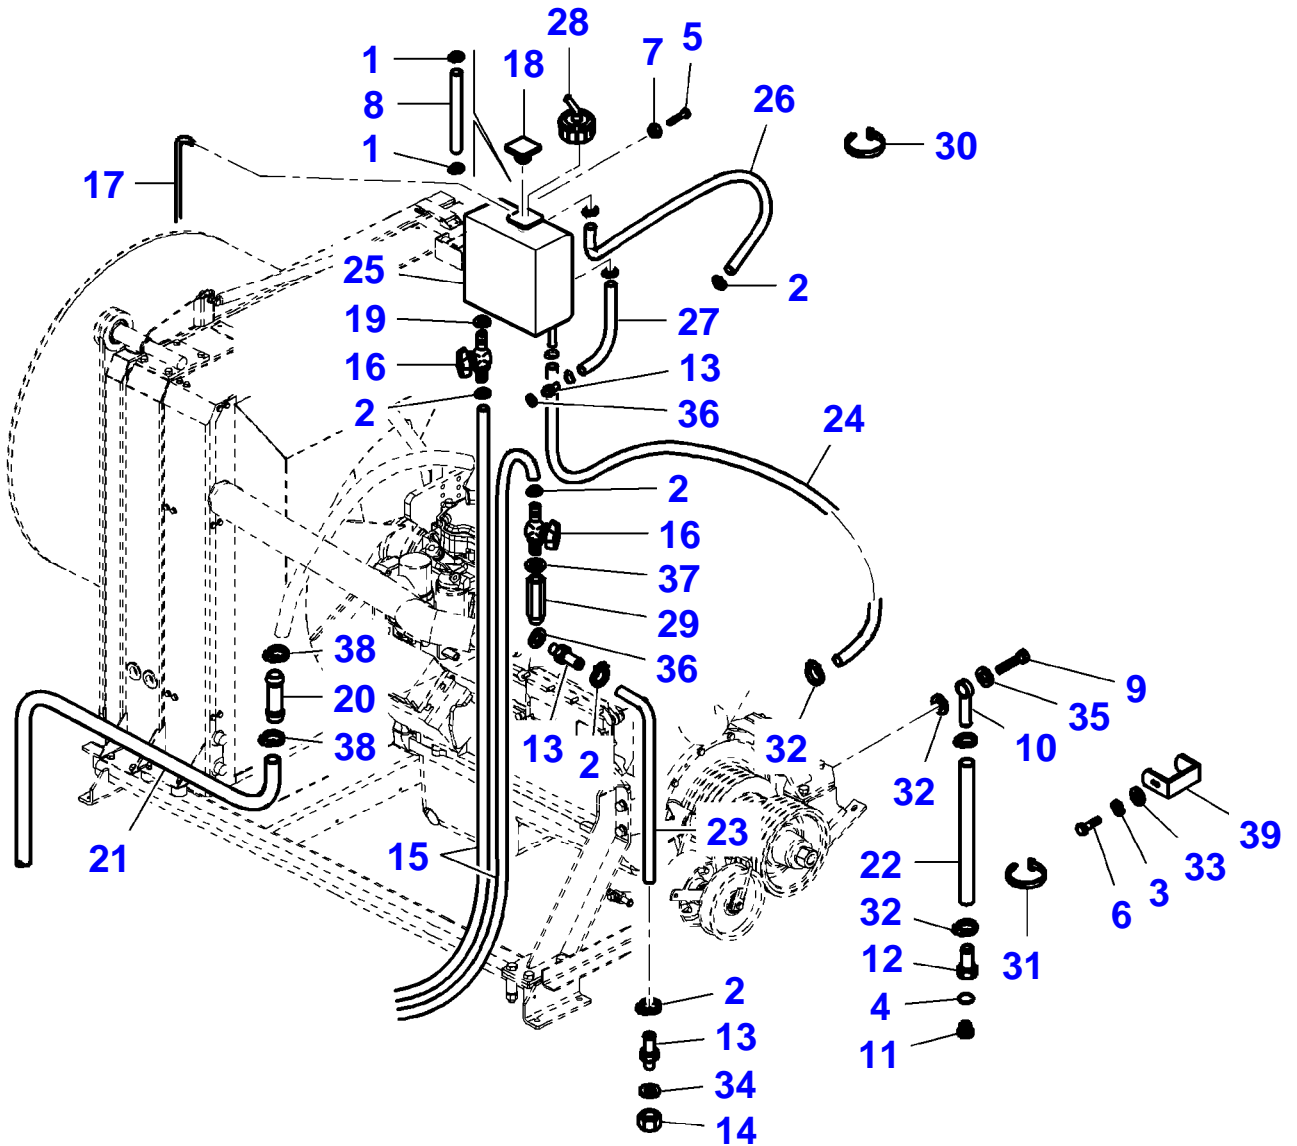

8015452-L-A

Item	Part Number	Qty	Description Comments	Technical Specification
1	LA10186490	2	HOSE CLIP	?10-12 MM
2	LA10186690	6	HOSE CLIP	?12-14 MM
3	LA12034571	1	SPRING WASHER	M8
4	LA14457180	1	O-RING	?13,95 X 2,62 MM
5	LA16043221	1	HEXAGONAL HEAD BOLT	M8 X 16 ISO 8.8 IF
6	LA16043421	1	HEXAGONAL HEAD BOLT	M8 X 20 (1.25) ISO 8.8 IF
7	LA16104111	1	LOCKNUT	M8 ISO
8	LA19053182	1	HOSE	
9	LA300128295	1	PIPE UNION	M22 (1.5)
10	LA300136355	1	FILLER	
11	LA320479650	1	PLUG	
12	LA321806450	1	FILLER	
13	LA321946550	3	FILLER	
14	LA321946650	1	PLUG	
15	LA322303650	2	WATER HOSE	L = 6000 MM
16	LA322310850	2	COCK	
17	LA322327850	1	WATER HOSE	L = 4500 MM
18	LA322638350	1	TANK CAP	
19	LA322731950	1	SEALING WASHER	
20	LA322895650	1	TUBE	
21	LA322895750	1	AIR HOSE	L = 3350 MM
22	LA322895950	1	HYDRAULIC HOSE	L = 2650 MM
23	LA322896150	2	WATER HOSE	L = 3400 MM
24	LA322944150	1	WATER HOSE	L = 1100 MM
25	LA322995200	1	EXPANSION TANK	
26	LA322995450	1	WATER HOSE	L = 900 MM
27	LA323013550	1	WATER HOSE	L = 500 MM
28	LA323105850	1	TANK CAP	
29	LA323143050	1	UNION	
30	LA340481806	1	CABLE TIE	L = 180 MM
31	LA340481813	1	CABLE TIE	L = 365 MM
32	LA350391518	4	HOSE CLIP	?19-28 MM
33	LA355510820	1	FLAT WASHER	?8,5-24 X 2 MM
34	LA355561430	1	SEALING WASHER	?14,5-22,5 X 3 MM
35	LA355562230	2	SEALING WASHER	?22,5-28,5 X 3 MM
36	LA355571415	2	SEALING WASHER	?14,5-20 X 1,5 MM
37	LA410000794	1	SEALING WASHER	?16,5-22 X 1 MM
38	LA350391526	1	HOSE CLIP	?26-38 MM
39	LA322869150	1	SUPPORT	