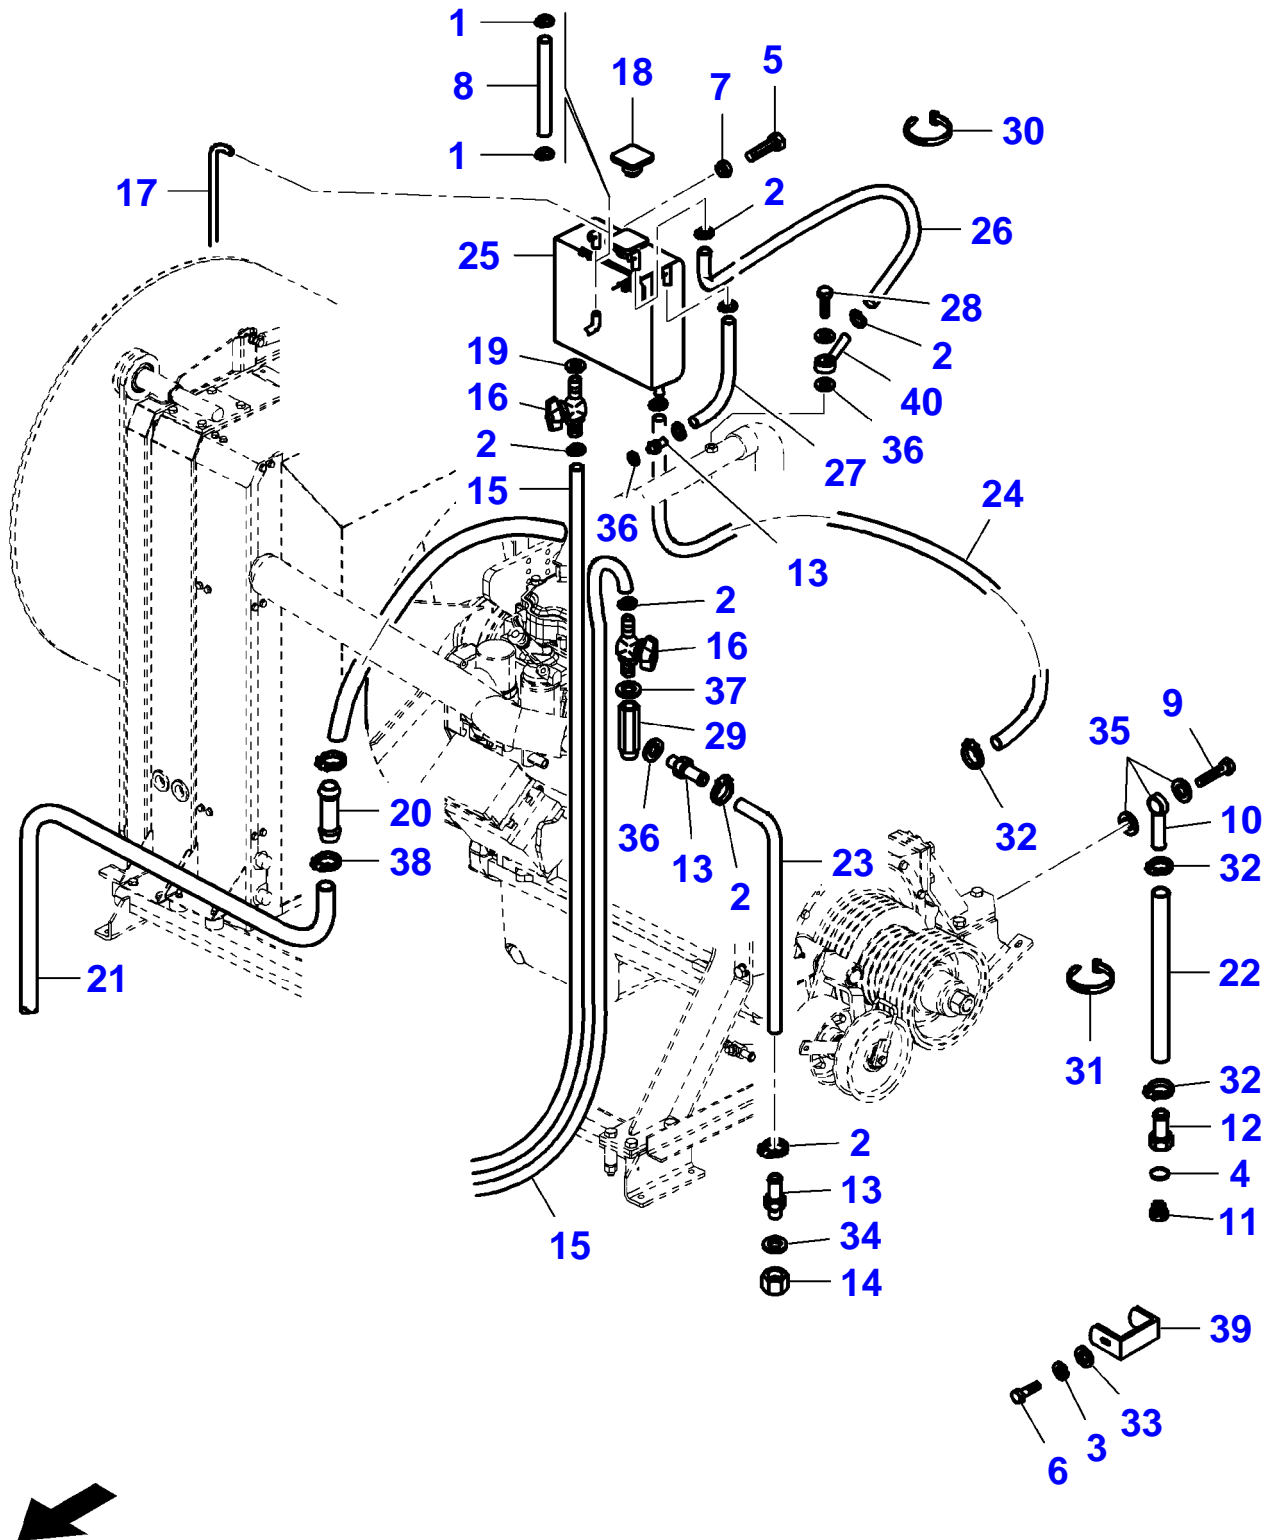

Item	Part Number	Qty	Description Comments	Technical Specification
1	LA10186490	2	HOSE CLIP	?10-12 MM
2	LA10186690	6	HOSE CLIP	?12-14 MM
3	LA12034571	1	SPRING WASHER	M8
4	LA14457180	1	O-RING	?13,95 X 2,62 MM
5	LA16043221	1	HEXAGONAL HEAD BOLT	M8 X 16 ISO 8.8 IF
6	LA16043421	1	HEXAGONAL HEAD BOLT	M8 X 20 (1.25) ISO 8.8 IF
7	LA16104111	1	LOCKNUT	M8 ISO
8	LA19053182	1	HOSE	
9	LA300128295	1	PIPE UNION	M22 (1.5)
10	LA300136355	1	FILLER	
11	LA320479650	1	PLUG	
12	LA321806450	1	FILLER	
13	LA321946550	3	FILLER	
14	LA321946650	1	PLUG	
15	LA322303650	2	WATER HOSE	L = 6000 MM
16	LA322310850	2	COCK	
17	LA322327850	1	WATER HOSE	L = 4500 MM
18	LA322638350	1	TANK CAP	
19	LA322731950	1	SEALING WASHER	
20	LA322895650	1	TUBE	
21	LA322895750	1	AIR HOSE	L = 3350 MM
22	LA322895950	1	HYDRAULIC HOSE	L = 2650 MM
23	LA322896150	2	WATER HOSE	L = 3400 MM
24	LA322944150	1	WATER HOSE	L = 1100 MM
25	LA322995200	1	EXPANSION TANK	
26	LA322995450	1	WATER HOSE	L = 900 MM
27	LA323013550	1	WATER HOSE	L = 500 MM
28	LA323105850	1	TANK CAP	
29	LA323143050	1	UNION	
30	LA340481806	1	CABLE TIE	L = 180 MM
31	LA340481813	1	CABLE TIE	L = 365 MM
32	LA350391518	4	HOSE CLIP	?19-28 MM
33	LA355510820	1	FLAT WASHER	?8,5-24 X 2 MM
34	LA355561430	1	SEALING WASHER	?14,5-22,5 X 3 MM
35	LA355562230	2	SEALING WASHER	?22,5-28,5 X 3 MM
36	LA355571415	2	SEALING WASHER	?14,5-20 X 1,5 MM
37	LA410000794	1	SEALING WASHER	?16,5-22 X 1 MM
38	LA350391526	1	HOSE CLIP	?26-38 MM
39	LA322869150	1	SUPPORT	

8018084-L-A