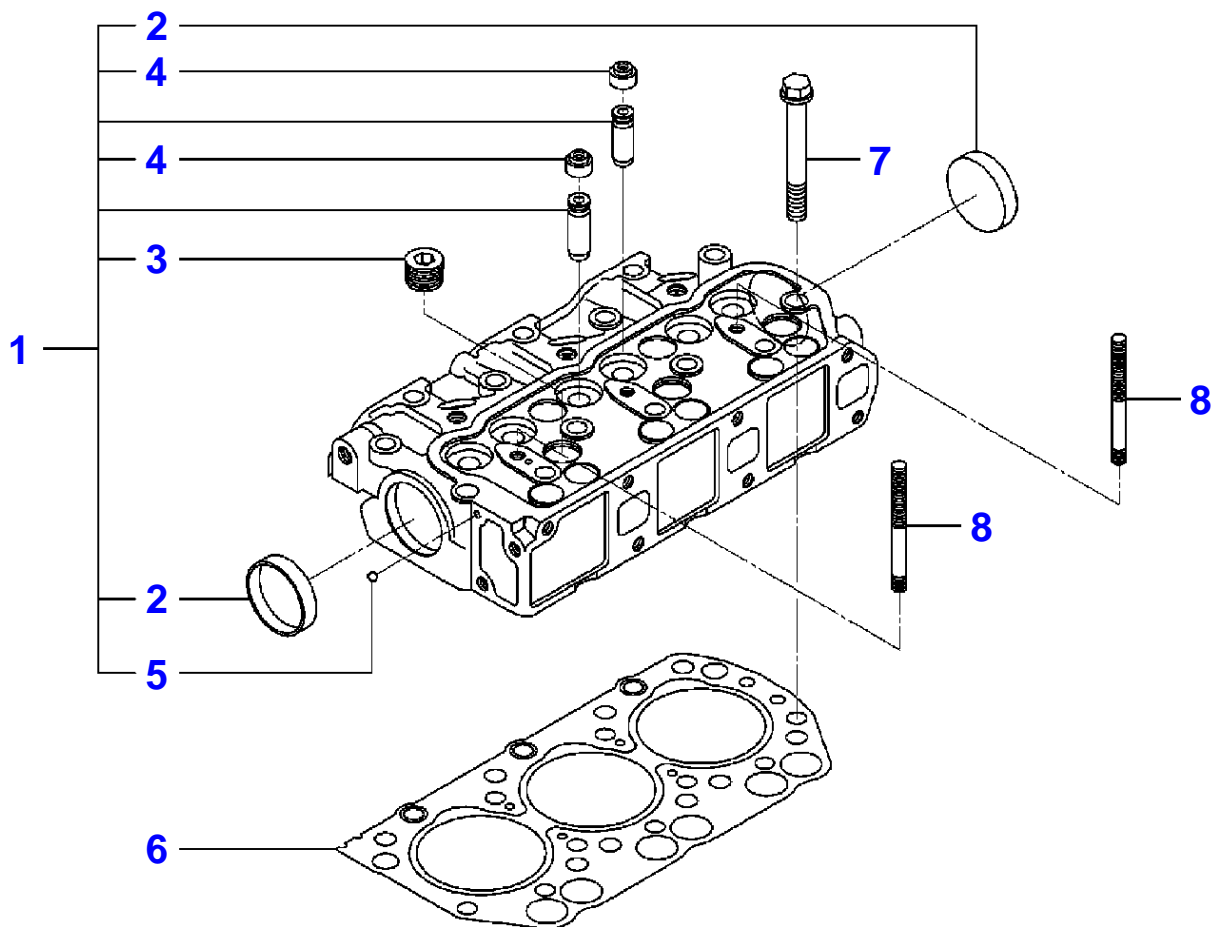

Page Title	Page Number
Engine - Cylinder Head	010-0005
Engine - Cylinder Head Cover	010-0010
Engine - Intake Manifold	010-0015
Engine - Exhaust Manifold	010-0020
Engine - Cylinder Block	010-0025
Engine - Cylinder Block - Optional	010-0030
Engine - Oil Sump	010-0035
Engine - Cylinder Block - Rear Plate	010-0040
Engine - Timing Gear Housing	010-0045
Engine - Hanger	010-0050
Engine - Rocker Arm	010-0055
Engine - Camshaft	010-0060
Engine - Piston	010-0065
Engine - Crankshaft	010-0070
Engine - Oil Pump	010-0075
Engine - Water Pump	010-0080
Engine - Fan	010-0085
Engine - Injection System	010-0090
Engine - Injection System	010-0095
Engine - Injection Pump	010-0100
Engine - Injection Pump	010-0105
Engine - Injection Pump	010-0110
Engine - Repair Kit	010-0115

3-IS01-015-A

Engine - Cylinder Head

Item	Part Number	Qty	Description	Comments
1	4266468M93	1	Cylinder Head	
2	3704389M1	2	Cup	(1)
3	3707877M2	5	Plug	(1)
4	3710256M1	6	Oil Seal	(1)
5	3711713M1	1	Ball	(1)
6	3710144M2	1	Head Gasket	
7	3710109M1	14	Hex Screw	
8	3607420M1	2	Stud	

3-IS02-013-A

Engine - Cylinder Head Cover

Item	Part Number	Qty	Description
1	3608539M92	1	Valve Cover
2	3710188M1	1	Plug
3	3710151M1	1	Seal
4	3710127M2	2	Nut
5	4267629M1	2	Gasket
6	3710124M1	1	Hose

Thank you so much for reading.
Please click the “Buy Now!”
button below to download the
complete manual.