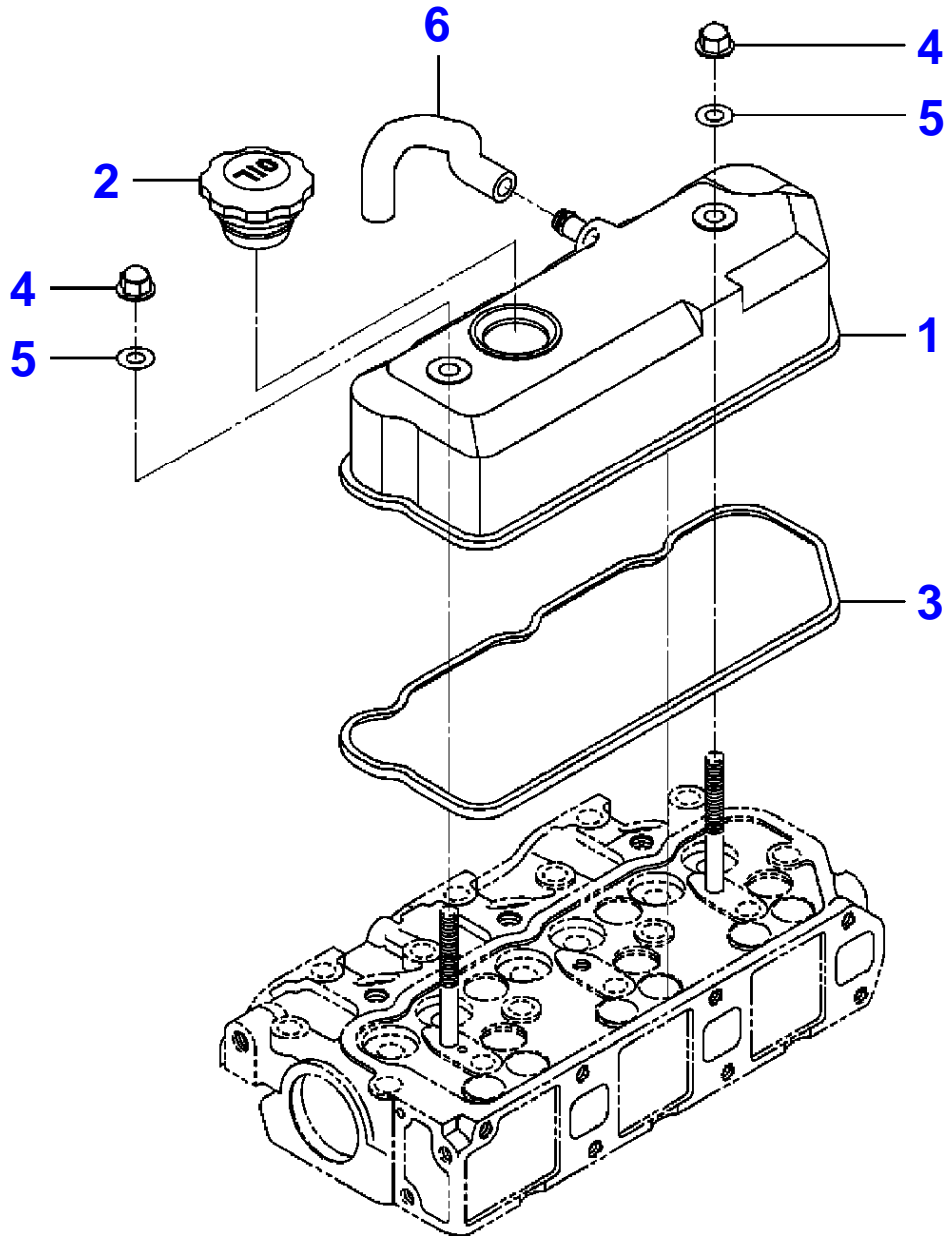

Page Title	Page Number
Engine - Cylinder Head	010-0005
Engine - Cylinder Head Cover	010-0010
Engine - Intake Manifold	010-0015
Engine - Exhaust Manifold	010-0020
Engine - Cylinder Block	010-0025
Engine - Cylinder Block - Optional	010-0030
Engine - Oil Sump	010-0035
Engine - Cylinder Block - Rear Plate	010-0040
Engine - Timing Gear Housing	010-0045
Engine - Hanger	010-0050
Engine - Rocker Arm	010-0055
Engine - Camshaft	010-0060
Engine - Piston	010-0065
Engine - Crankshaft	010-0070
Engine - Oil Pump	010-0075
Engine - Water Pump	010-0080
Engine - Fan	010-0085
Engine - Injection System	010-0090
Engine - Injection System	010-0095
Engine - Injection Pump	010-0100
Engine - Injection Pump	010-0105
Engine - Injection Pump	010-0110
Engine - Repair Kit	010-0115

3-IS01-015-A

Engine - Cylinder Head

Item	Part Number	Qty	Description	Comments
1	4266468M93	1	Cylinder Head	
2	3704389M1	2	Cup	(1)
3	3707877M2	5	Plug	(1)
4	3710256M1	6	Oil Seal	(1)
5	3711713M1	1	Ball	(1)
6	3710144M2	1	Head Gasket	
7	3710109M1	14	Hex Screw	
8	3607420M1	2	Stud	

3-IS02-013-A

Engine - Cylinder Head Cover

Item	Part Number	Qty	Description
1	3608539M92	1	Valve Cover
2	3710188M1	1	Plug
3	3710151M1	1	Seal
4	3710127M2	2	Nut
5	4267629M1	2	Gasket
6	3710124M1	1	Hose

Thank you so much for reading.
Please click the “Buy Now!”
button below to download the
complete manual.