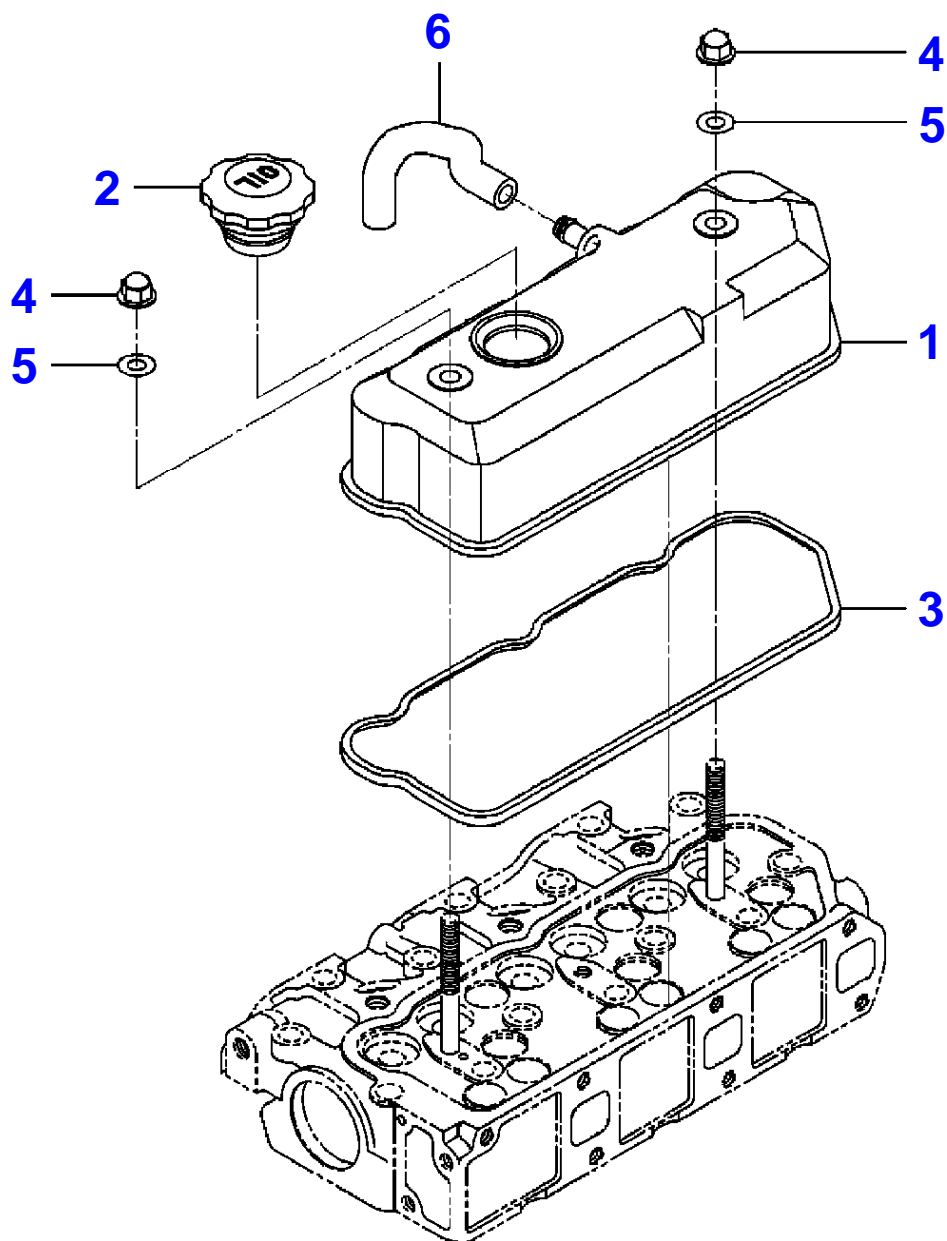

Page Title	Page Number
Engine - Cylinder Head	010-0005
Engine - Cylinder Head Cover	010-0010
Engine - Intake Manifold	010-0015
Engine - Exhaust Manifold	010-0020
Engine - Cylinder Block	010-0025
Engine - Cylinder Block - Optional	010-0030
Engine - Oil Sump	010-0035
Engine - Cylinder Block - Rear Plate	010-0040
Engine - Timing Gear Housing	010-0045
Engine - Hanger	010-0050
Engine - Rocker Arm	010-0055
Engine - Camshaft	010-0060
Engine - Piston	010-0065
Engine - Crankshaft	010-0070
Engine - Oil Pump	010-0075
Engine - Water Pump	010-0080
Engine - Fan	010-0085
Engine - Injection System	010-0090
Engine - Injection System	010-0095
Engine - Injection Pump	010-0100
Engine - Injection Pump	010-0105
Engine - Injection Pump	010-0110
Engine - Repair Kit	010-0115

3-IS01-015-A

Engine - Cylinder Head

Item	Part Number	Qty	Description	Comments
1	4266468M93	1	Cylinder Head	
2	3704389M1	2	Cup	(1)
3	3707877M2	5	Plug	(1)
4	3710256M1	6	Oil Seal	(1)
5	3711713M1	1	Ball	(1)
6	3710144M2	1	Head Gasket	
7	3710109M1	14	Hex Screw	
8	3607420M1	2	Stud	

3-IS02-013-A

Engine - Cylinder Head Cover

Item	Part Number	Qty	Description
1	3608539M92	1	Valve Cover
2	3710188M1	1	Plug
3	3710151M1	1	Seal
4	3710127M2	2	Nut
5	4267629M1	2	Gasket
6	3710124M1	1	Hose

Thank you so much for reading.
Please click the “Buy Now!”
button below to download the
complete manual.