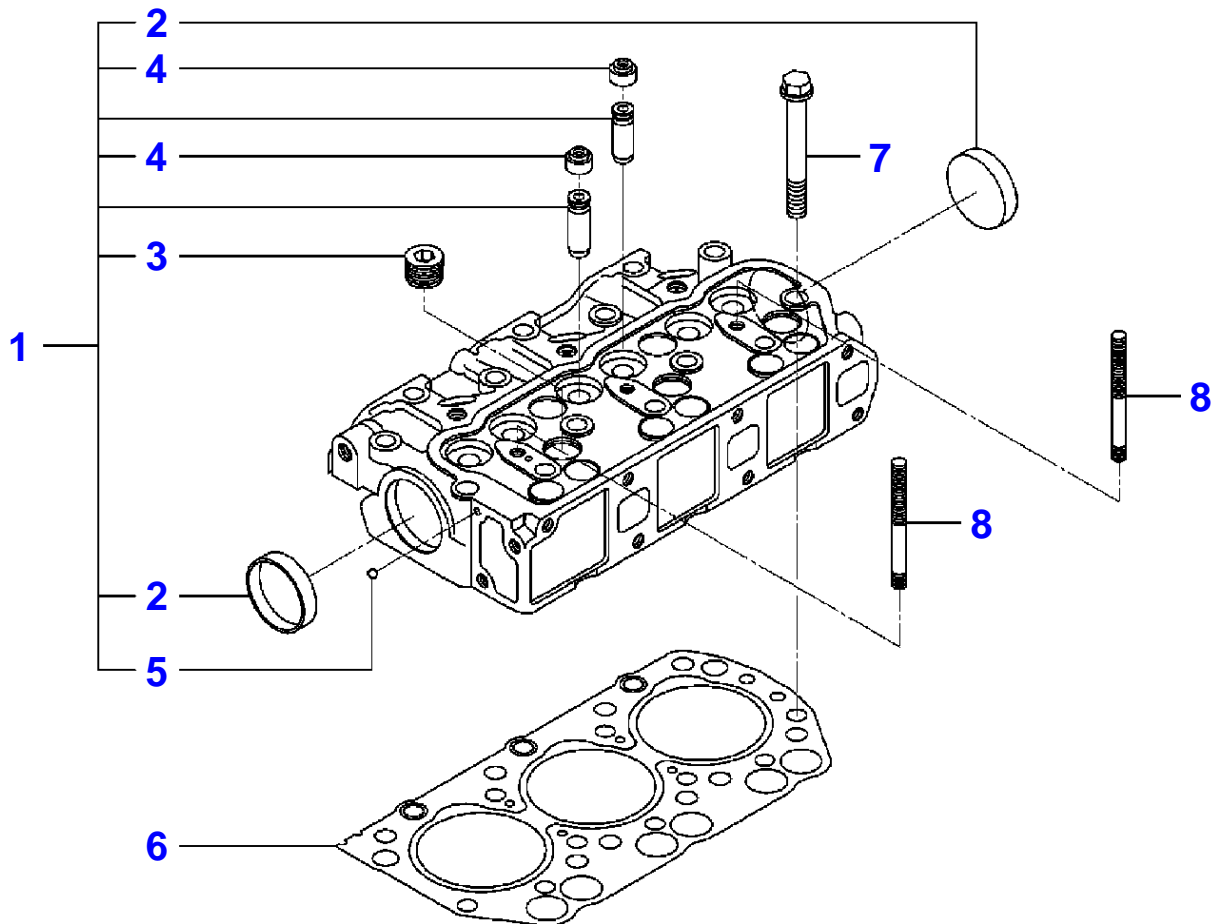

Page Title	Page Number
Engine - Cylinder Head	010-0005
Engine - Cylinder Head Cover	010-0010
Engine - Intake Manifold	010-0015
Engine - Exhaust Manifold	010-0020
Engine - Cylinder Block	010-0025
Engine - Cylinder Block - Optional	010-0030
Engine - Oil Sump	010-0035
Engine - Cylinder Block - Rear Plate	010-0040
Engine - Timing Gear Housing	010-0045
Engine - Hanger	010-0050
Engine - Rocker Arm	010-0055
Engine - Camshaft	010-0060
Engine - Piston	010-0065
Engine - Crankshaft	010-0070
Engine - Oil Pump	010-0075
Engine - Water Pump	010-0080
Engine - Fan	010-0085
Engine - Injection System	010-0090
Engine - Injection System	010-0095
Engine - Injection Pump	010-0100
Engine - Injection Pump	010-0105
Engine - Injection Pump	010-0110
Engine - Repair Kit	010-0115

3-IS01-015-A

Engine - Cylinder Head

Item	Part Number	Qty	Description	Comments
1	4266468M93	1	Cylinder Head	
2	3704389M1	2	Cup	(1)
3	3707877M2	5	Plug	(1)
4	3710256M1	6	Oil Seal	(1)
5	3711713M1	1	Ball	(1)
6	3710144M2	1	Head Gasket	
7	3710109M1	14	Hex Screw	
8	3607420M1	2	Stud	

3-IS02-013-A

Engine - Cylinder Head Cover

Item	Part Number	Qty	Description
1	3608539M92	1	Valve Cover
2	3710188M1	1	Plug
3	3710151M1	1	Seal
4	3710127M2	2	Nut
5	4267629M1	2	Gasket
6	3710124M1	1	Hose

Thank you so much for reading.
Please click the “Buy Now!”
button below to download the
complete manual.