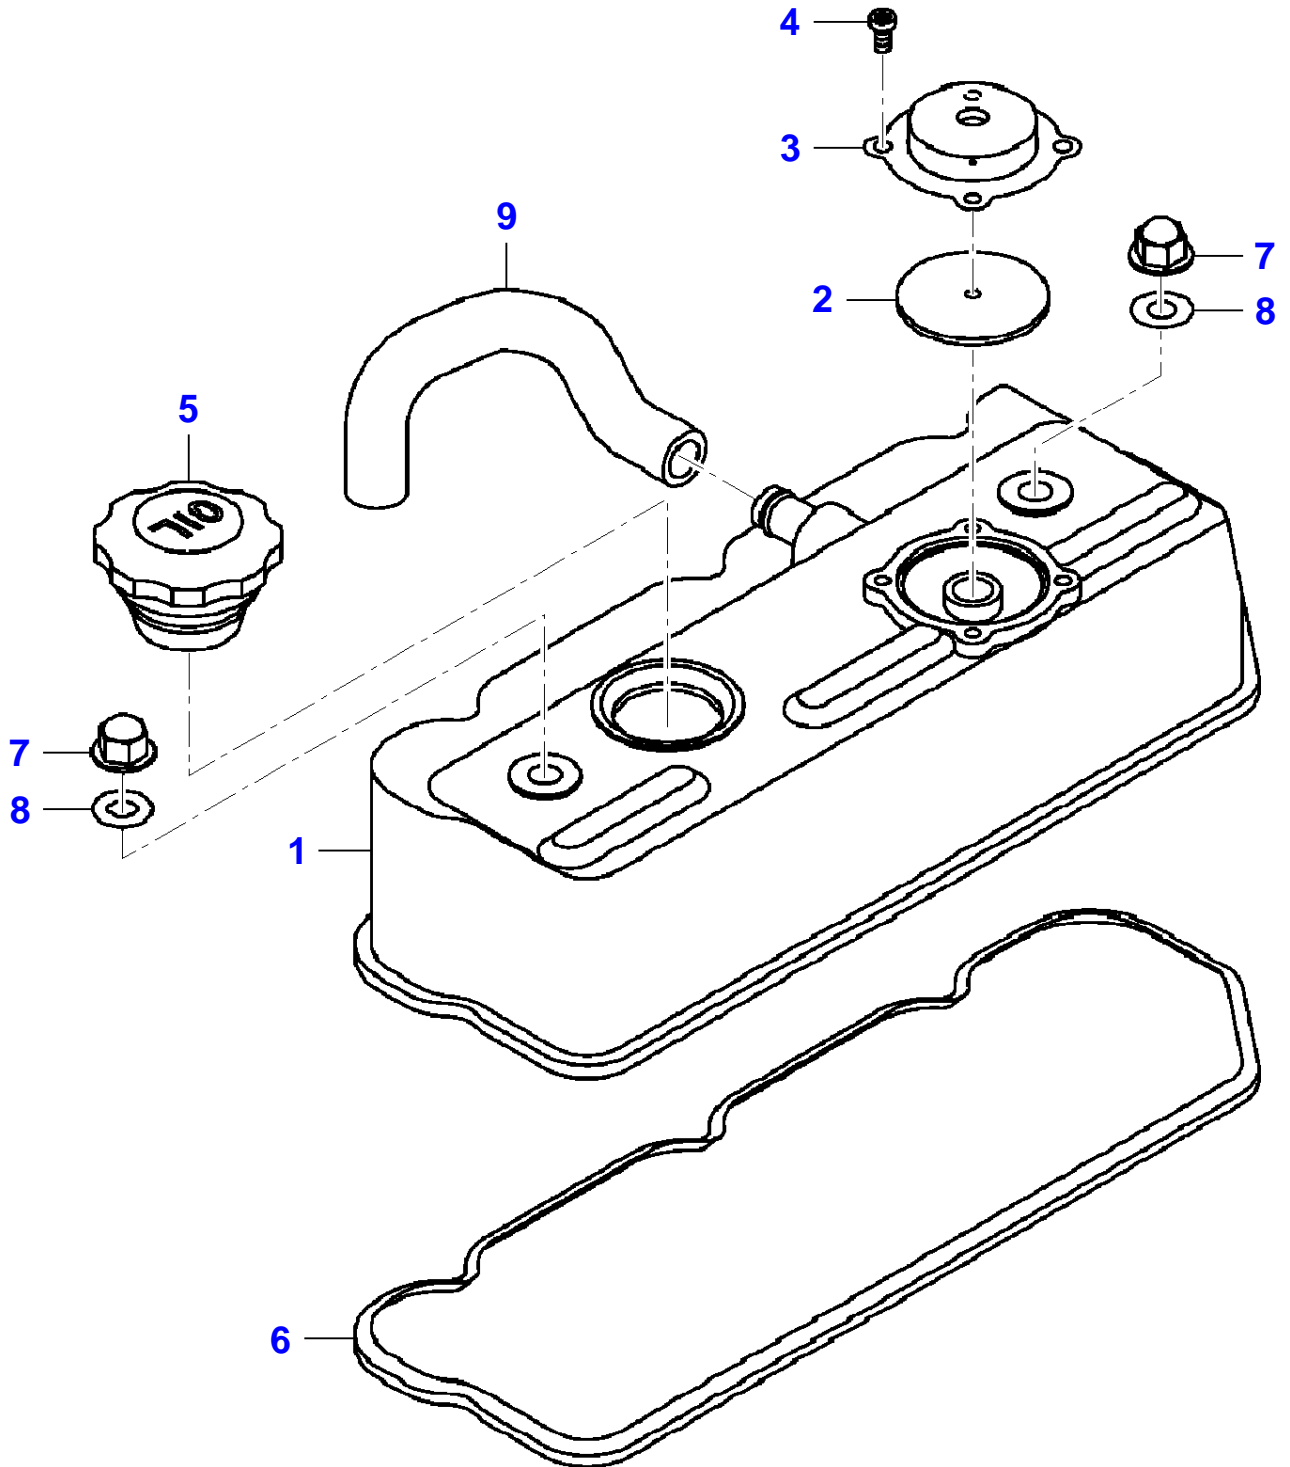

Page Title	Page Number
Engine - Cylinder Head	010-0005
Engine - Cylinder Head Cover	010-0010
Engine - Intake Manifold	010-0015
Engine - Exhaust Manifold	010-0020
Engine - Cylinder-Block	010-0025
Engine - Connecting Rod Bearings - Optional	010-0030
Engine - Oil Sump	010-0035
Engine - Rear Plate	010-0040
Engine - Timing Gear Housing	010-0045
Engine - Timing Gear Housing - E3CFWB	010-0050
Engine - Hanger	010-0055
Engine - Rocker Arm	010-0060
Engine - Camshaft	010-0065
Engine - Piston	010-0070
Engine - Piston - Optional	010-0075
Engine - Crankshaft - E3CFVB24	010-0080
Engine - Crankshaft - E3CFVB26	010-0085
Engine - Crankshaft - E3CFWB	010-0090
Engine - Oil Pump	010-0095
Engine - Water Pump - E3CFWB	010-0100
Engine - Water Pump - E3CFVB24 + E3CFVB26	010-0105
Engine - Fan	010-0110
Engine - Injection System	010-0115
Engine - Injection System - Injection Nozzle	010-0120
Engine - Injection Pump	010-0125
Engine - Fuel Pipe	010-0130
Adaptor	010-0135
Engine - Injection Pump	010-0140
Engine - Repair Kit - Optional	010-0145

3-IS01-014-A

Engine - Cylinder Head

Item	Part Number	Qty	Description	Comments
1	4265865M95	1	Cylinder Head	[A,B,C]
2	3710542M1	2	Cup	
3	3707877M2	5	Pipe Plug	
4	3710256M1	6	Oil Seal	
5	3711713M1	1	Ball	
6	3606115M1	1	Gasket	
7	3710536M1	14	Hex Head Bolt	
8	3607420M1	2	Stud Bolt	

FOOTNOTE [A] E3CFVB24

FOOTNOTE [B] E3CF-VB26

FOOTNOTE [C] E3CF-WB

I-IS02-002-B

Engine - Cylinder Head Cover

Item	Part Number	Qty	Description
1	3608540M92	1	Valve Cover
2	3710554M1	1	Rubber
3	3710561M1	1	Cover
4	3710529M1	4	Hex Head Bolt
5	3710188M1	1	Plug
6	3710553M1	1	Seal
7	3710127M2	2	Blind Nut
8	4267629M1	2	Seal
9	6242049M2	1	Rubber Hose