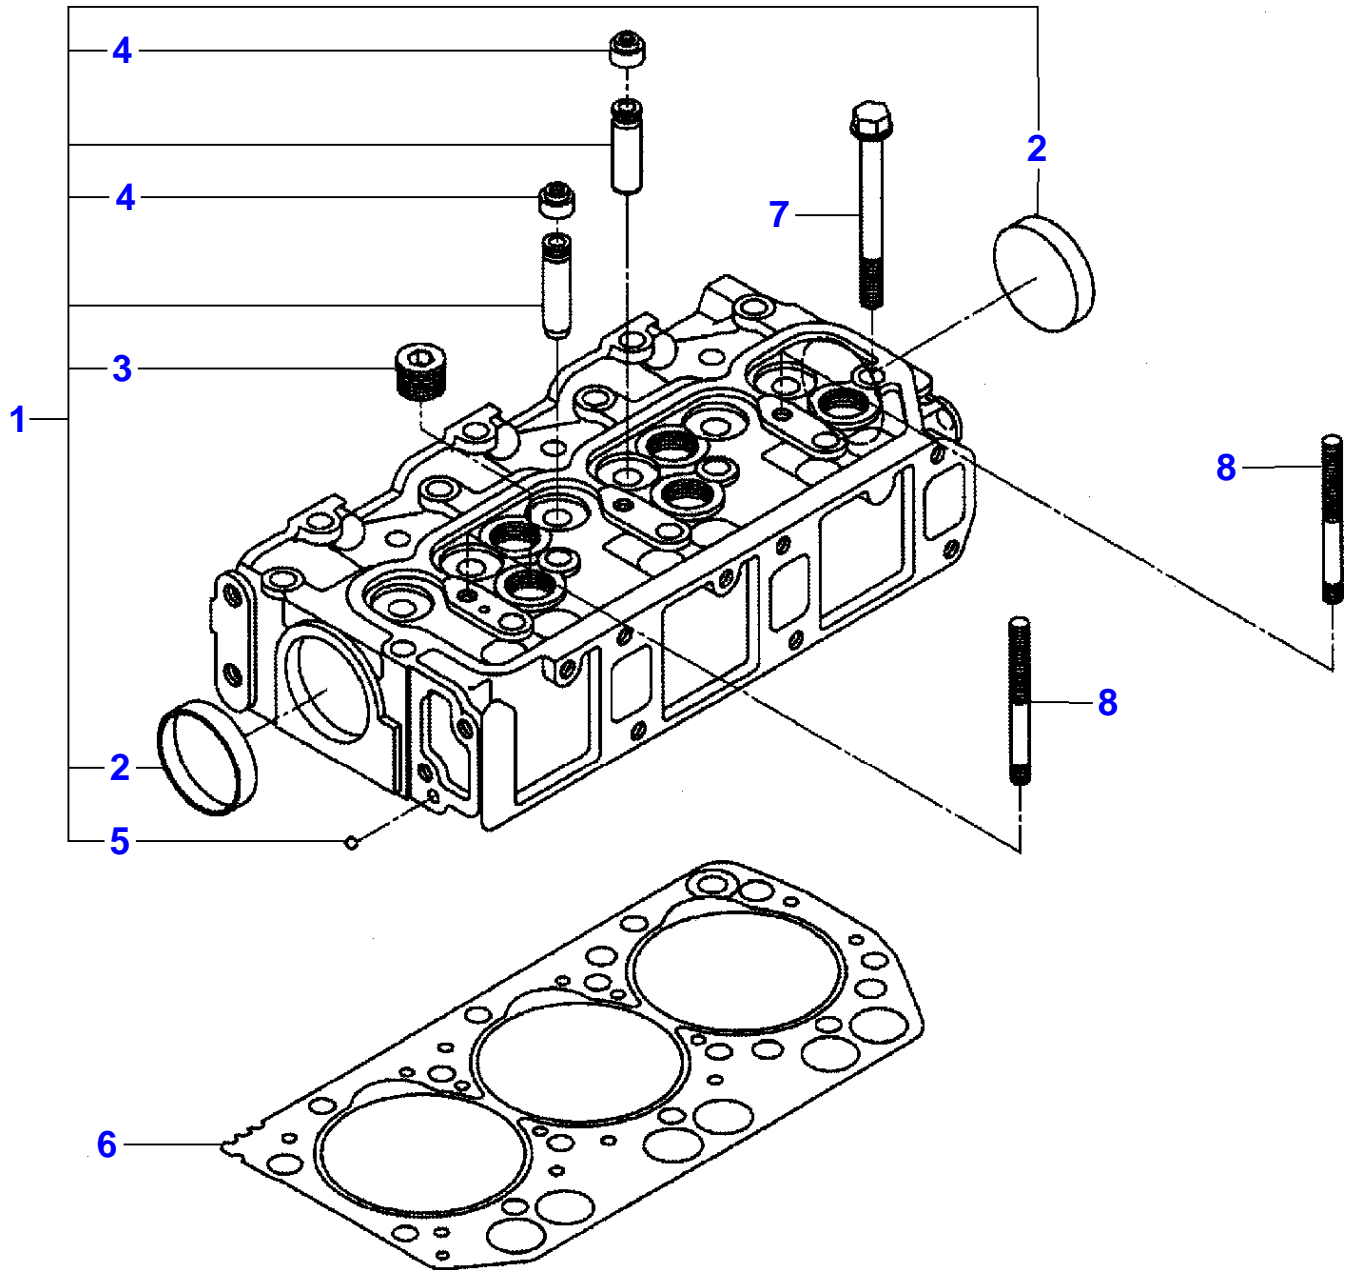

Page Title	Page Number
Engine - Cylinder Head	010-0005
Engine - Cylinder Head Cover	010-0010
Engine - Intake Manifold	010-0015
Engine - Exhaust Manifold	010-0020
Engine - Cylinder-Block	010-0025
Engine - Connecting Rod Bearings - Optional	010-0030
Engine - Oil Sump	010-0035
Engine - Rear Plate	010-0040
Engine - Timing Gear Housing	010-0045
Engine - Timing Gear Housing - E3CFWB	010-0050
Engine - Hanger	010-0055
Engine - Rocker Arm	010-0060
Engine - Camshaft	010-0065
Engine - Piston	010-0070
Engine - Piston - Optional	010-0075
Engine - Crankshaft - E3CFVB24	010-0080
Engine - Crankshaft - E3CFVB26	010-0085
Engine - Crankshaft - E3CFWB	010-0090
Engine - Oil Pump	010-0095
Engine - Water Pump - E3CFWB	010-0100
Engine - Water Pump - E3CFVB24 + E3CFVB26	010-0105
Engine - Fan	010-0110
Engine - Injection System	010-0115
Engine - Injection System - Injection Nozzle	010-0120
Engine - Injection Pump	010-0125
Engine - Fuel Pipe	010-0130
Adaptor	010-0135
Engine - Injection Pump	010-0140
Engine - Repair Kit - Optional	010-0145

3-IS01-014-A

Engine - Cylinder Head

Item	Part Number	Qty	Description	Comments
1	4265865M95	1	Cylinder Head	[A,B,C]
2	3710542M1	2	Cup	
3	3707877M2	5	Pipe Plug	
4	3710256M1	6	Oil Seal	
5	3711713M1	1	Ball	
6	3606115M1	1	Gasket	
7	3710536M1	14	Hex Head Bolt	
8	3607420M1	2	Stud Bolt	

FOOTNOTE [A] E3CFVB24

FOOTNOTE [B] E3CF-VB26

FOOTNOTE [C] E3CF-WB

I-IS02-002-B

Engine - Cylinder Head Cover

Item	Part Number	Qty	Description
1	3608540M92	1	Valve Cover
2	3710554M1	1	Rubber
3	3710561M1	1	Cover
4	3710529M1	4	Hex Head Bolt
5	3710188M1	1	Plug
6	3710553M1	1	Seal
7	3710127M2	2	Blind Nut
8	4267629M1	2	Seal
9	6242049M2	1	Rubber Hose