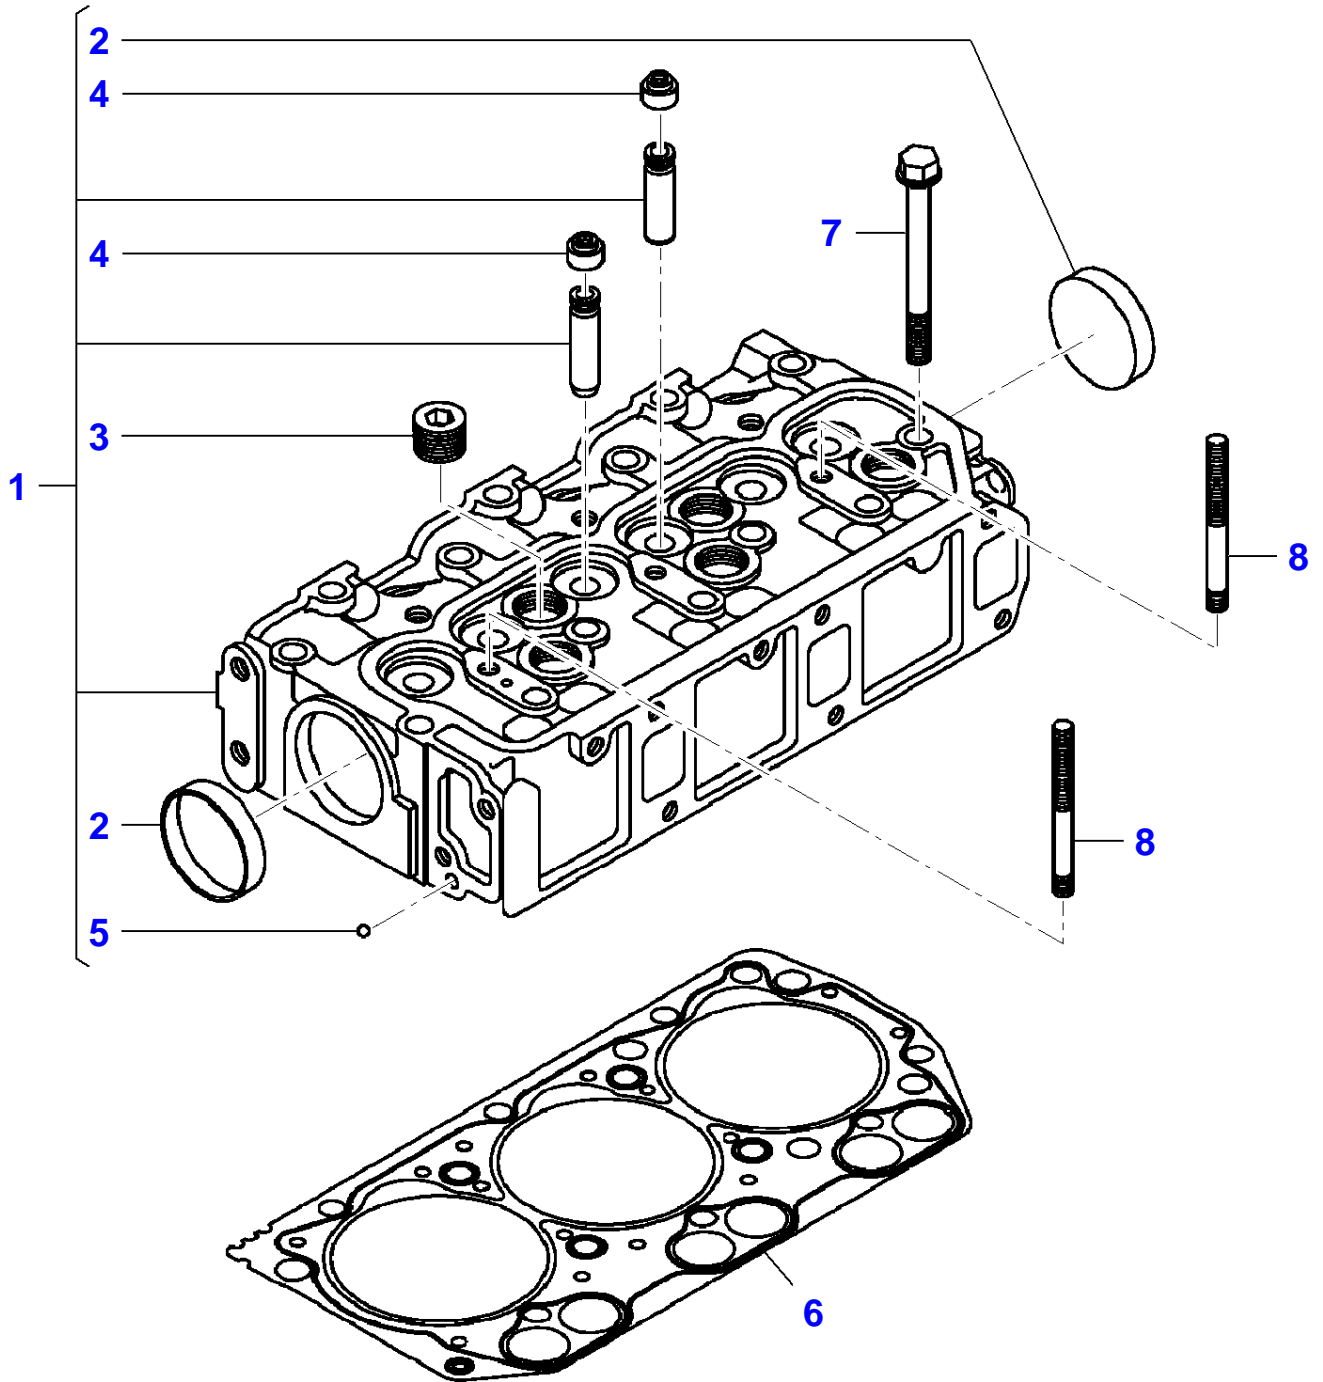

Page Number	Page Title	Page Reference
01-000-TOC	ENGINE, FUEL AND EXHAUST SYSTEM	01-000-TOC
02-000-TOC	FRAME AND SUSPENSION	02-000-TOC
03-000-TOC	DRIVE TRAIN SYSTEM	03-000-TOC
04-000-TOC	HYDRAULIC SYSTEM	04-000-TOC
05-000-TOC	ELECTRICAL SYSTEM	05-000-TOC
06-000-TOC	CAB	06-000-TOC
07-000-TOC	PLATFORM	07-000-TOC
08-000-TOC	CHASSIS	08-000-TOC
09-000-TOC	WHEELS	09-000-TOC
10-000-TOC	CUTTING TOOLS	10-000-TOC
11-000-TOC	ACCESSORIES	11-000-TOC
12-000-TOC	GENERAL INFORMATION	12-000-TOC

I-IS01-002-B

Item	Part Number	Qty	Description Comments	Technical Specification
1	6242054M92	1	CYLINDER HEAD	
2	3710542M1	2	SEALING CUP (1) 50 mm	?50 MM
3	3707877M2	5	PIPE PLUG (1)	1/2"
4	3710256M1	6	VALVE OIL SEAL (1)	
5	3711713M1	1	BALL (1)	
6	6242056M2	1	CYLINDER HEAD GASKET	
7	3710536M1	14	HEXAGONAL HEAD BOLT	M10 X 92 (1.25)
8	3607420M1	2	STUD BOLT	M8 X 71 (1.25)