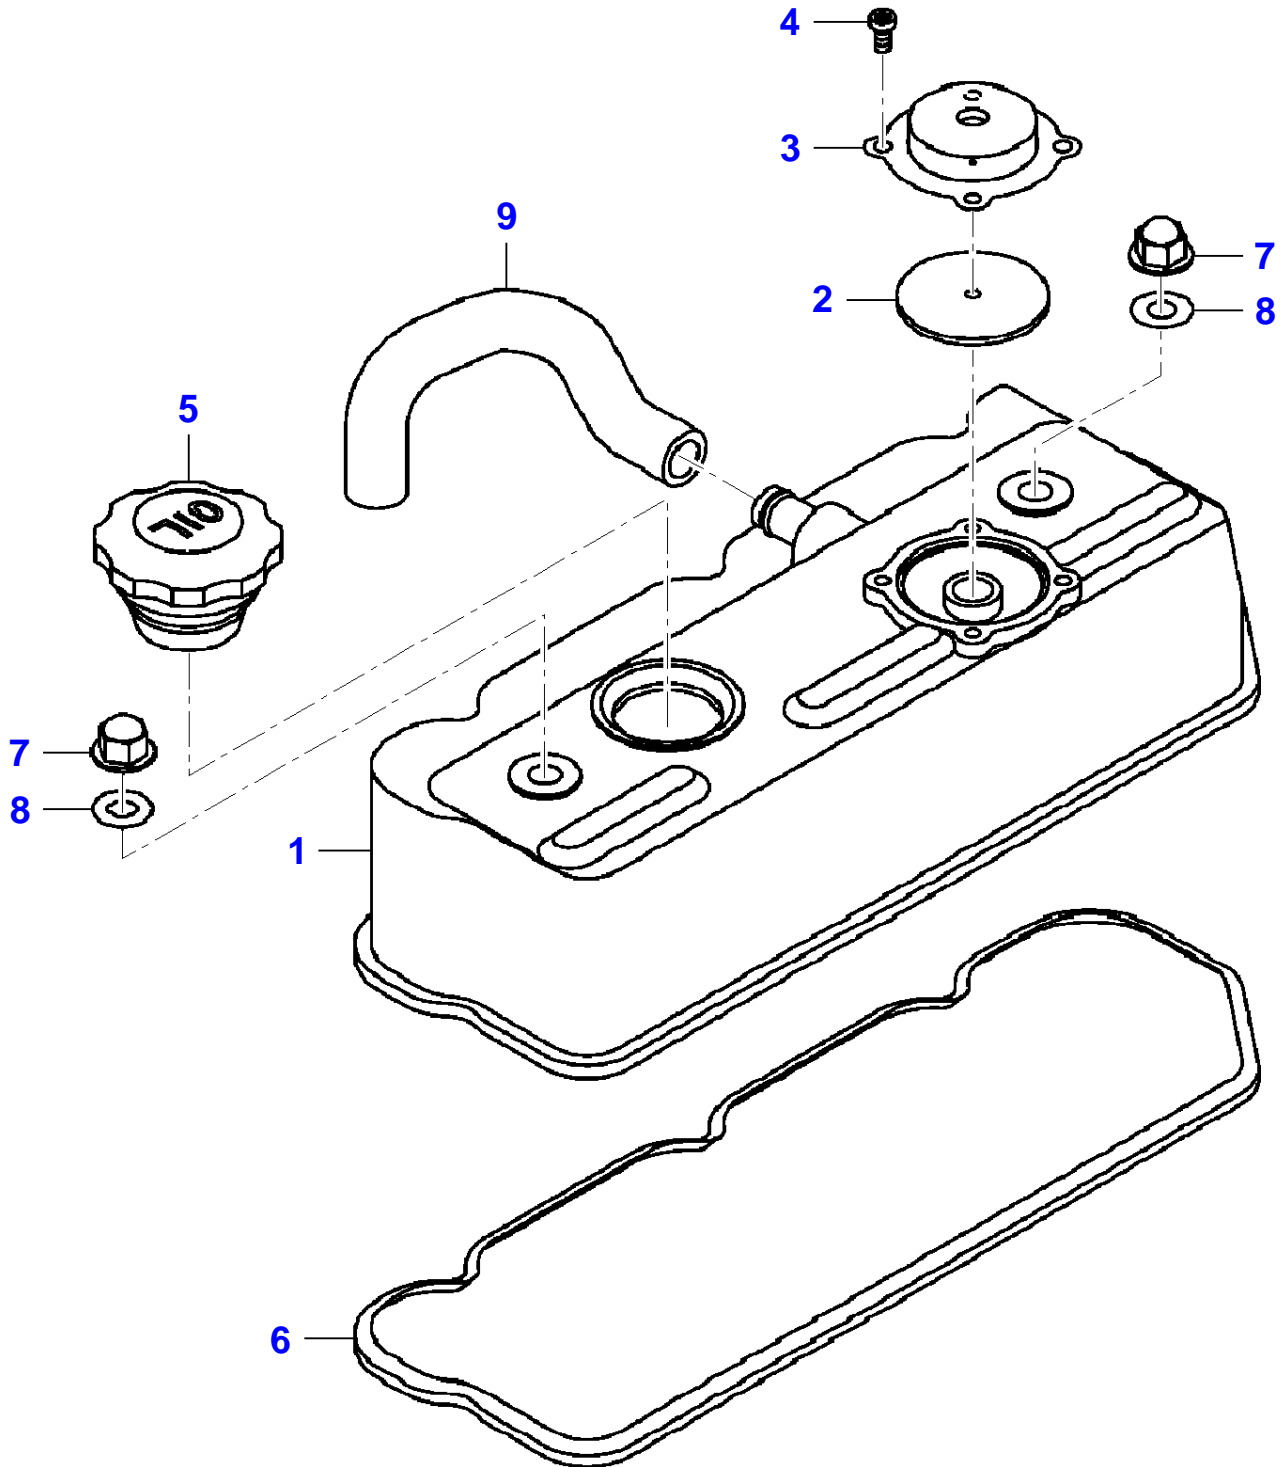

Item	Part Number	Qty	Description Comments	Technical Specification
1	6242054M92	1	CYLINDER HEAD	
2	3710542M1	2	SEALING CUP (1) 50 mm	?50 MM
3	3707877M2	5	PIPE PLUG (1)	1/2"
4	3710256M1	6	VALVE OIL SEAL (1)	
5	3711713M1	1	BALL (1)	
6	6242056M2	1	CYLINDER HEAD GASKET	
7	3710536M1	14	HEXAGONAL HEAD BOLT	M10 X 92 (1.25)
8	3607420M1	2	STUD BOLT	M8 X 71 (1.25)

I-IS02-002-B