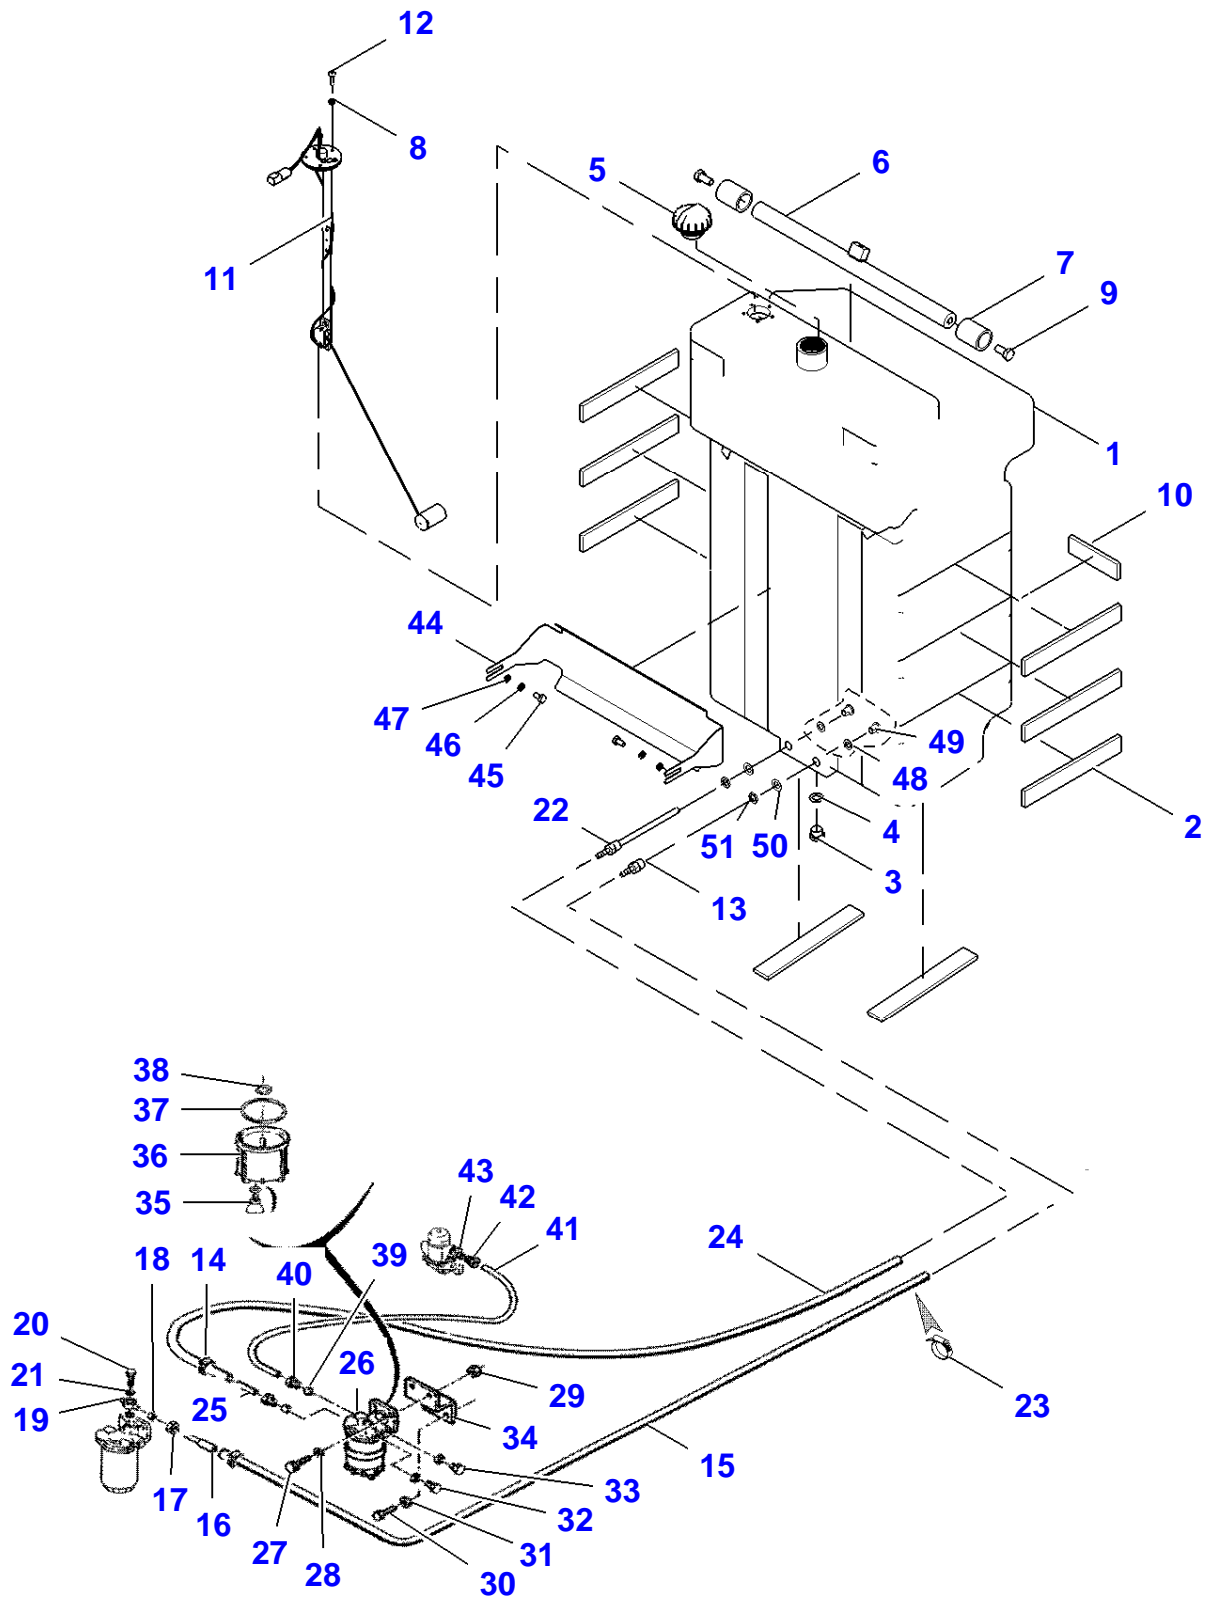

6-IS35-008-E

Fuel System - Fuel Tank & Attachments

Item	Part Number	Qty	Description	Comments
1	4235985M1	1	Fuel Tank	
2	4235988M1	8	Insulation	
3	4232095M1	1	Plug	
4	4233330M1	1	Seal	
5	4235991M1	1	Tank Cap	
6	4235990M1	1	Stop	
7	4235986M1	2	Sleeve	
8	4232595M1	2	Lock Washer	
9	4233131M1	2	Hex Cap Screw	
10	4235987M1	1	Band	
11	4238297M1	1	Fuel Gauge	Repairs and replaces 4236124M1
12	4232071M1	5	Hex Socket Screw	Repairs and replaces 4232017M1
13	4235984M1	1	Stub	
14	4232165M1	1	Connection	Repairs and replaces 4232166M1
15	4237131M1	1	Fuel Hose	
16	4232390M1	1	Sleeve	
17	3972738M1	1	Nut	Repairs and replaces 4232141M1
18	4232140M1	1	Bush	
19	4233375M1	1	Connection	
20	4232177M1	1	Hex Cap Screw	
21	4232107M1	1	Seal	
22	4235983M1	1	Stub	
23	4232165M1	4	Connection	Repairs and replaces 4232166M1
24	4237131M1	1	Fuel Hose	
25	4232387M1	1	Sleeve	
26	4233344M1	1	Fuel Filter	
27	4232030M1	2	Hex Cap Screw	
28	4232039M1	2	Washer	
29	4232078M1	2	Nut	
30	4232025M1	2	Hex Cap Screw	
31	4232027M1	2	Hex Cap Screw	
32	3971909M1	2	Plug	Repairs and replaces 4232146M1
33	4232147M1	2	Seal	
34	4234596M1	1	Support	
35	4233371M1	1	Plug	
36	4234590M1	1	Container	
37	4233373M1	1	Seal	
38	4235106M1	1	Gasket	
39	4232164M1	1	Bush	
40	4232165M1	1	Connection	
41	4232167M1	1	Fuel Hose	
42	4232165M1	1	Connection	
43	4232164M1	1	Bush	
44	4235989M1	1	Shield	
45	3972739M1	2	Bolt	Repairs and replaces 4232022M1
46	4232124M1	2	Flat Washer	
47	4240121M1	2	Flat Washer	Repairs and replaces 4232763M1
48	3971907M1	5	Gasket	
49	3971906M1	2	Fitting	
50		2	Washer	Not serviced,order item 49
51		2	Nut	(50) Not serviced,order item 49