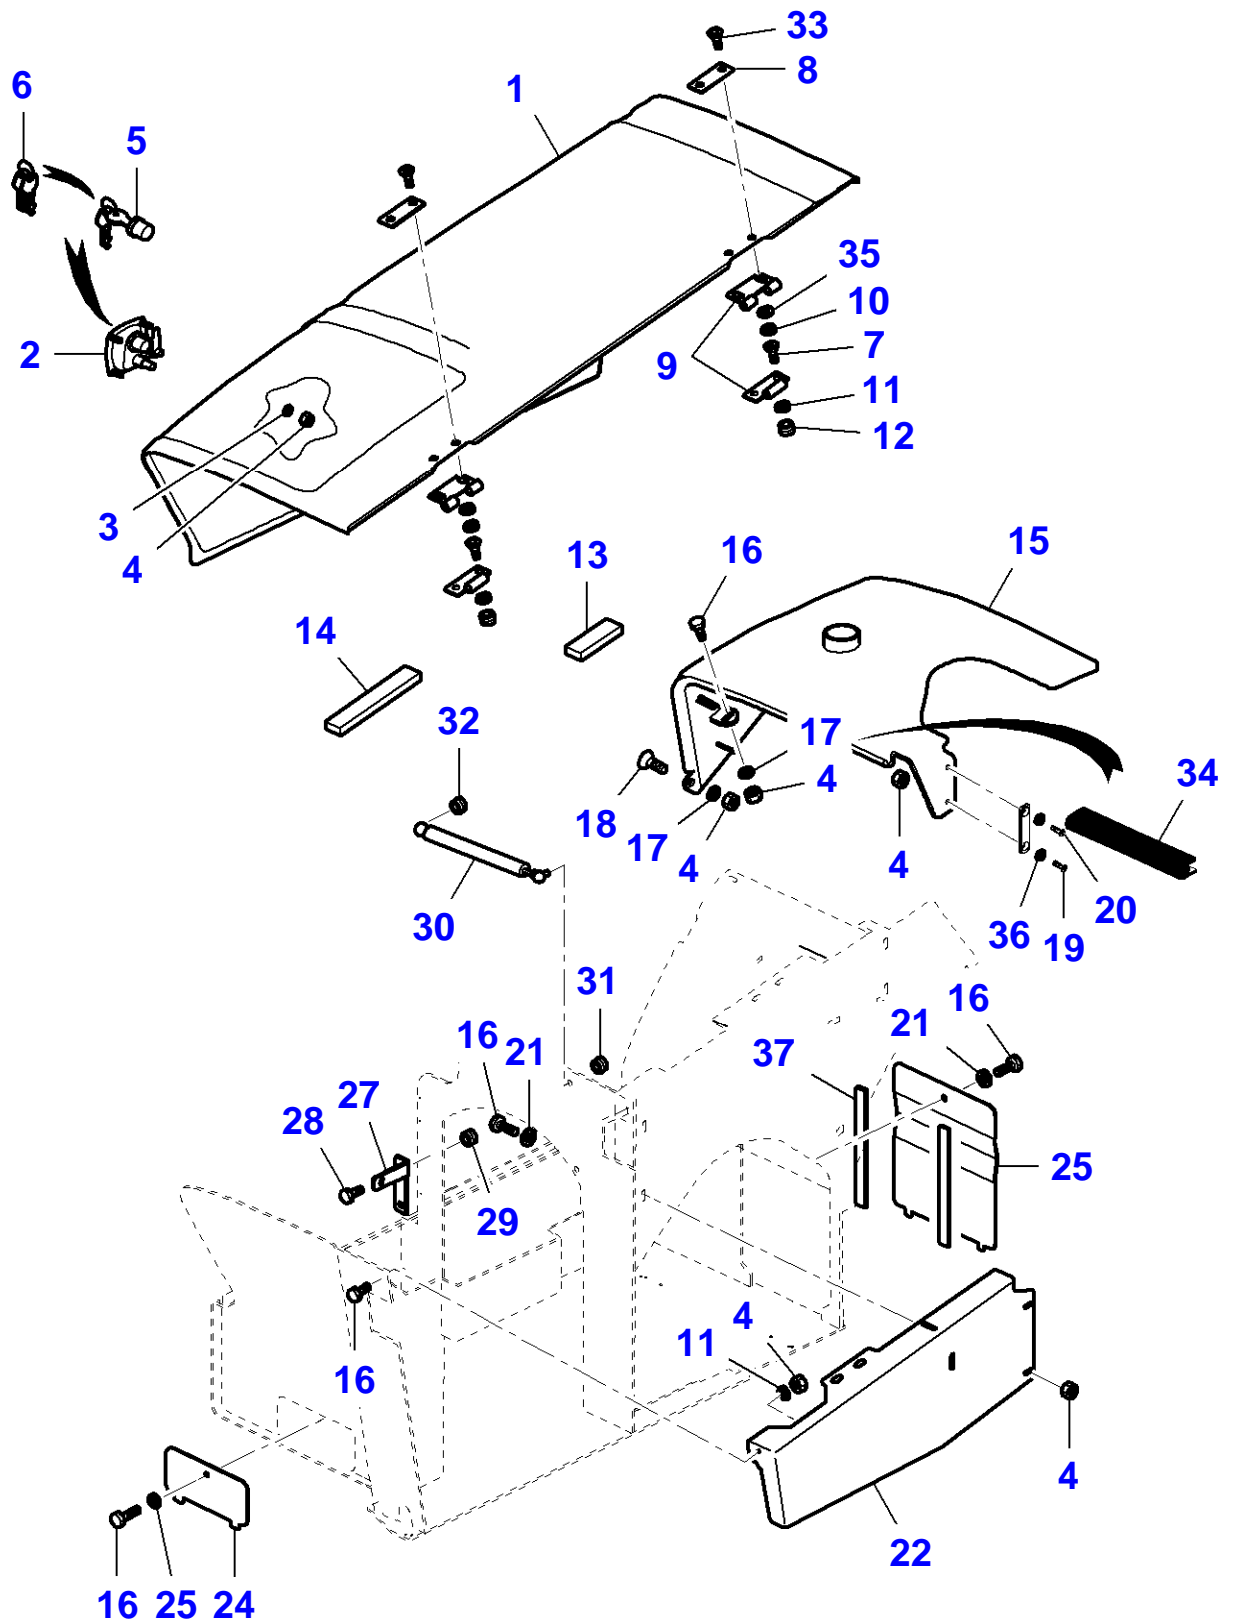

Fuel System - Fuel Tank & Attachments

Item	Part Number	Qty	Description	Comments
1	4235985M1	1	Fuel Tank	
2	4235988M1	8	Insulation	
3	4232095M1	1	Plug	
4	4233330M1	1	Seal	
5	4235991M1	1	Tank Cap	
6	4235990M1	1	Stop	
7	4235986M1	2	Sleeve	
8	4232595M1	2	Lock Washer	
9	4233131M1	2	Hex Cap Screw	
10	4235987M1	1	Band	
11	4238297M1	1	Fuel Gauge	Repairs and replaces 4236124M1
12	4232071M1	5	Hex Socket Screw	Repairs and replaces 4232017M1
13	4235984M1	1	Stub	
14	4232165M1	1	Connection	Repairs and replaces 4232166M1
15	4237131M1	1	Fuel Hose	
16	4232390M1	1	Sleeve	
17	3972738M1	1	Nut	Repairs and replaces 4232141M1
18	4232140M1	1	Bush	
19	4233375M1	1	Connection	
20	4232177M1	1	Hex Cap Screw	
21	4232107M1	1	Seal	
22	4235983M1	1	Stub	
23	4232165M1	4	Connection	Repairs and replaces 4232166M1
24	4237131M1	1	Fuel Hose	
25	4232387M1	1	Sleeve	
26	4233344M1	1	Fuel Filter	
27	4232030M1	2	Hex Cap Screw	
28	4232039M1	2	Washer	
29	4232078M1	2	Nut	
30	4232025M1	2	Hex Cap Screw	
31	4232027M1	2	Hex Cap Screw	
32	3971909M1	2	Plug	Repairs and replaces 4232146M1
33	4232147M1	2	Seal	
34	4234596M1	1	Support	
35	4233371M1	1	Plug	
36	4234590M1	1	Container	
37	4233373M1	1	Seal	
38	4235106M1	1	Gasket	
39	4232164M1	1	Bush	
40	4232165M1	1	Connection	
41	4232167M1	1	Fuel Hose	
42	4232165M1	1	Connection	
43	4232164M1	1	Bush	
44	4235989M1	1	Shield	
45	3972739M1	2	Bolt	Repairs and replaces 4232022M1
46	4232124M1	2	Flat Washer	
47	4240121M1	2	Flat Washer	Repairs and replaces 4232763M1
48	3971907M1	5	Gasket	
49	3971906M1	2	Fitting	
50		2	Washer	Not serviced,order item 49
51		2	Nut	(50) Not serviced,order item 49

6-2304-002-B