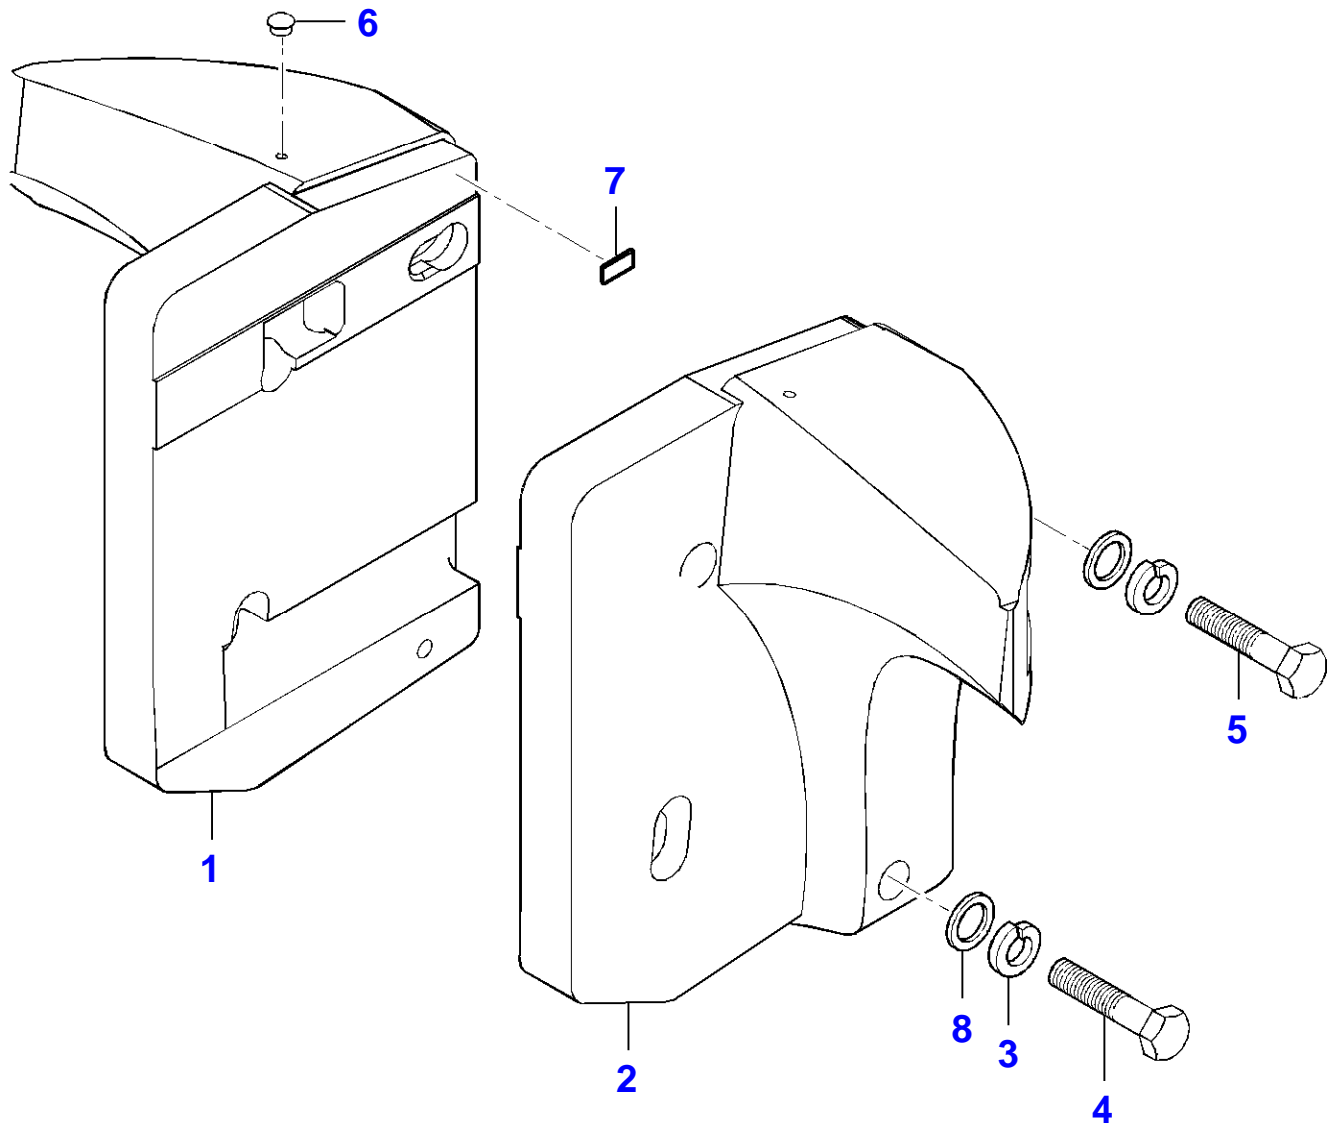

6-8475-004-B

Massey Ferguson

MF 8925 / 8926 TELESCOPIC HANDLERS - |---> 3634 12001 --->| 3634 19999 / |--->

3906164

3635 12001 --->| 3635 19999 - 3906164

Counterweight - M.F 8926 - up to 363512000

Page010-0020

Item	Part Number	Qty	Description	Comments
1	4235466M1	1	Weight	Right Hand
2	4235467M1	1	Left Hand Weight	Left Hand
3	4233119M1	4	Lock Washer	
4	4233251M1	2	Screw	
5	4240102M1	2	Screw	
6	3973323M1	2	Plug	Repairs and replaces 4235468M1
7	4235987M1	1	Band	Length 60mm
8	4232582M1	4	Flat Washer