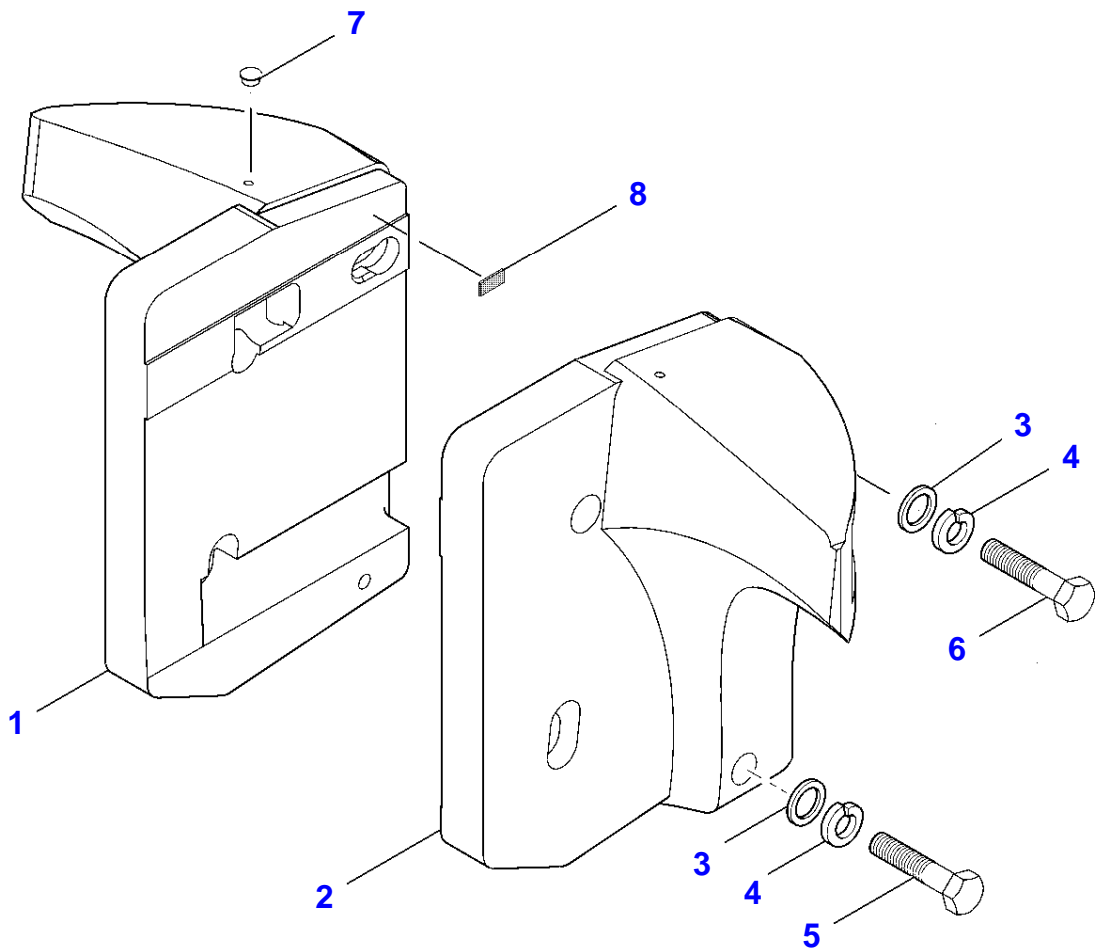

6-8475-008-A

Massey Ferguson

MF 8925 / 8926 TELESCOPIC HANDLERS - |---> 3634 12001 --->| 3634 19999 / |--->

3906164

3635 12001 --->| 3635 19999 - 3906164

Counterweight - MF 8926 - From 363512001

Page010-0025

Item	Part Number	Qty	Description	Comments
1	4235466M1	1	Weight	Right Hand
2	4235467M1	1	Left Hand Weight	Left Hand
3	4232582M1	4	Flat Washer	
4	4233119M1	4	Lock Washer	
5	4233251M1	2	Screw	
6	4233250M1	2	Screw	
7	3973323M1	2	Plug	Repairs and replaces 4235468M1
8	4235987M1	X	Band	[A] Length 60mm

FOOTNOTE [A] ORDER BY THE METER