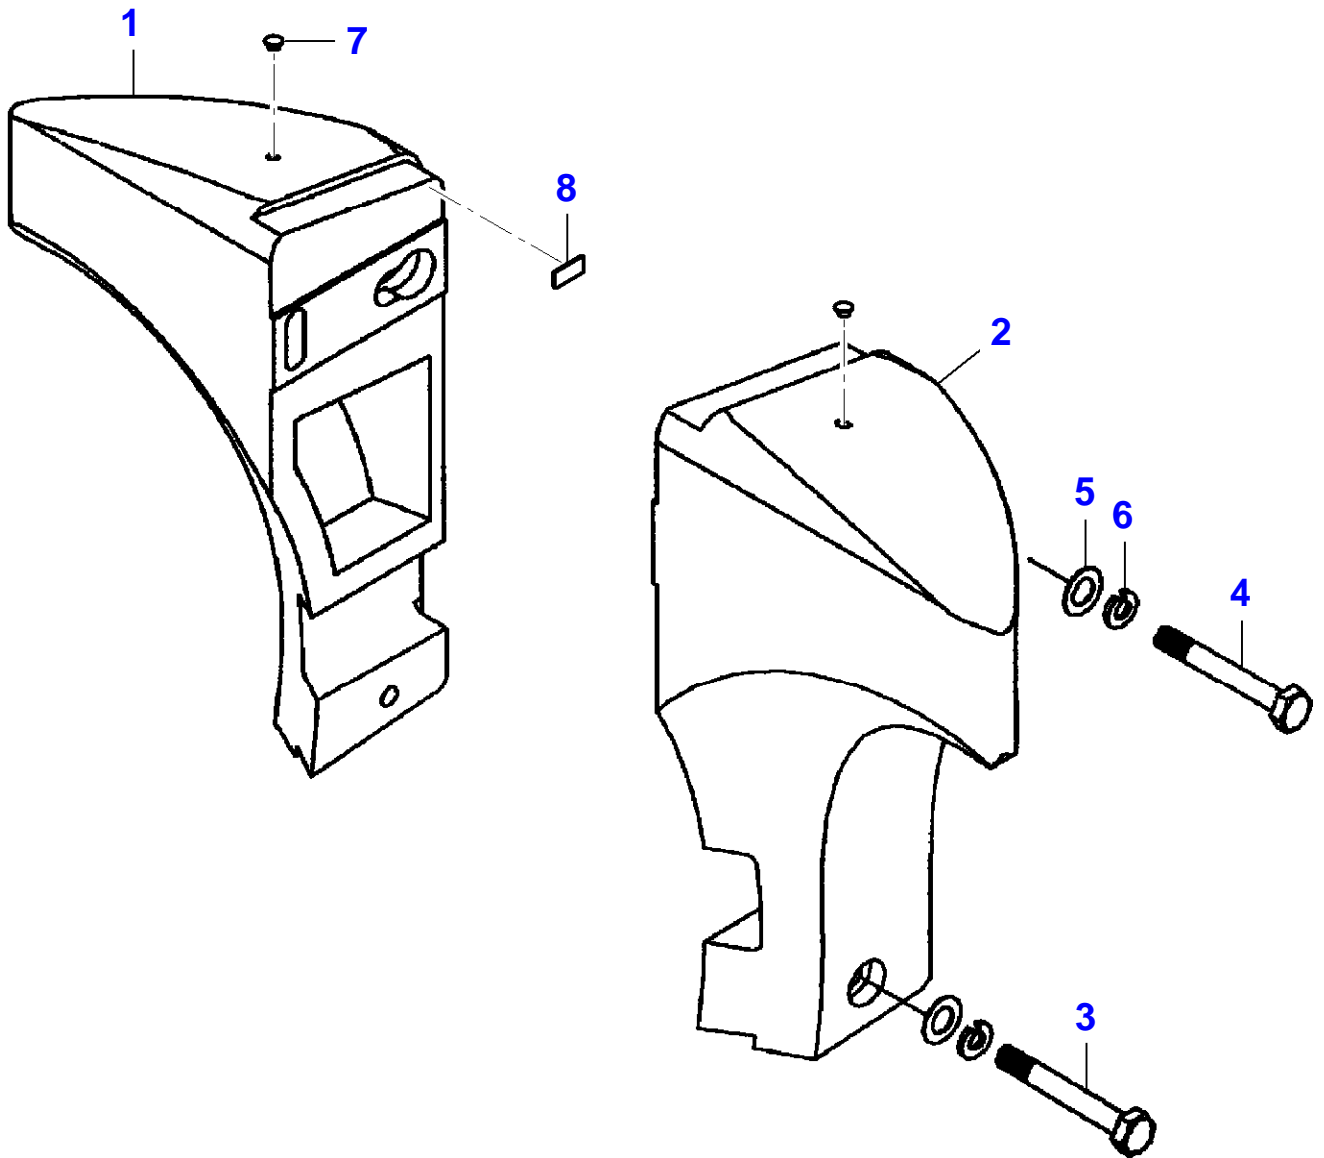

6-8475-003-B

Massey Ferguson

MF 8925 / 8926 TELESCOPIC HANDLERS - |---> 3634 12001 --->| 3634 19999 / |--->

3906164

3635 12001 --->| 3635 19999 - 3906164

Counterweight - MF 8925- Up to 363412000

Page010-0010

Item	Part Number	Qty	Description	Comments
1	4237445M1	1	Counterweight	Right Hand Repairs and replaces 4233248M1
2	4237444M1	1	Counterweight	Left Hand Repairs and replaces 4233249M1
3	4233251M1	2	Screw	
4	4233250M1	2	Screw	
5	4232582M1	4	Flat Washer	
6	4233119M1	4	Lock Washer	
7	3973323M1	2	Plug	Repairs and replaces 4235468M1
8	4235987M1	1	Band	Length 60mm