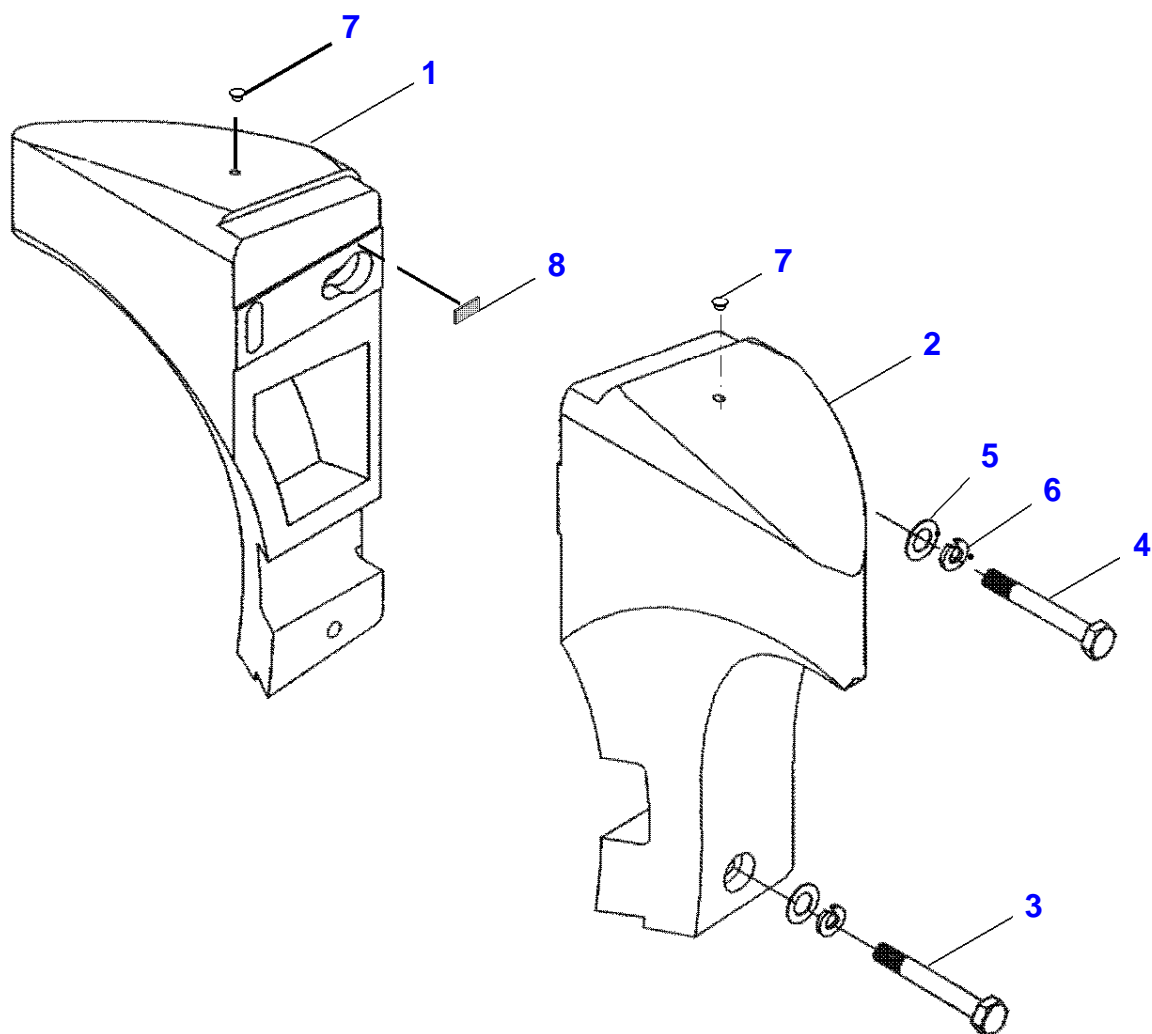

6-8475-007-A

Massey Ferguson

MF 8925 / 8926 TELESCOPIC HANDLERS - |---> 3634 12001 --->| 3634 19999 / |--->

3906164

3635 12001 --->| 3635 19999 - 3906164

Counterweight - MF 8925- From 363412001

Page010-0015

Item	Part Number	Qty	Description	Comments
1	4237445M1	1	Counterweight	Right Hand Repairs and replaces 4233248m1
2	4237444M1	1	Counterweight	Left Hand Repairs and replaces 4233249m1
3	4233251M1	2	Screw	
4	4233250M1	2	Screw	
5	4232582M1	4	Flat Washer	
6	4233119M1	4	Lock Washer	
7	4235468M1	2	Plug	
8	4235987M1	X	Band	[A] Length 60mm

FOOTNOTE [A] ORDER BY THE METER