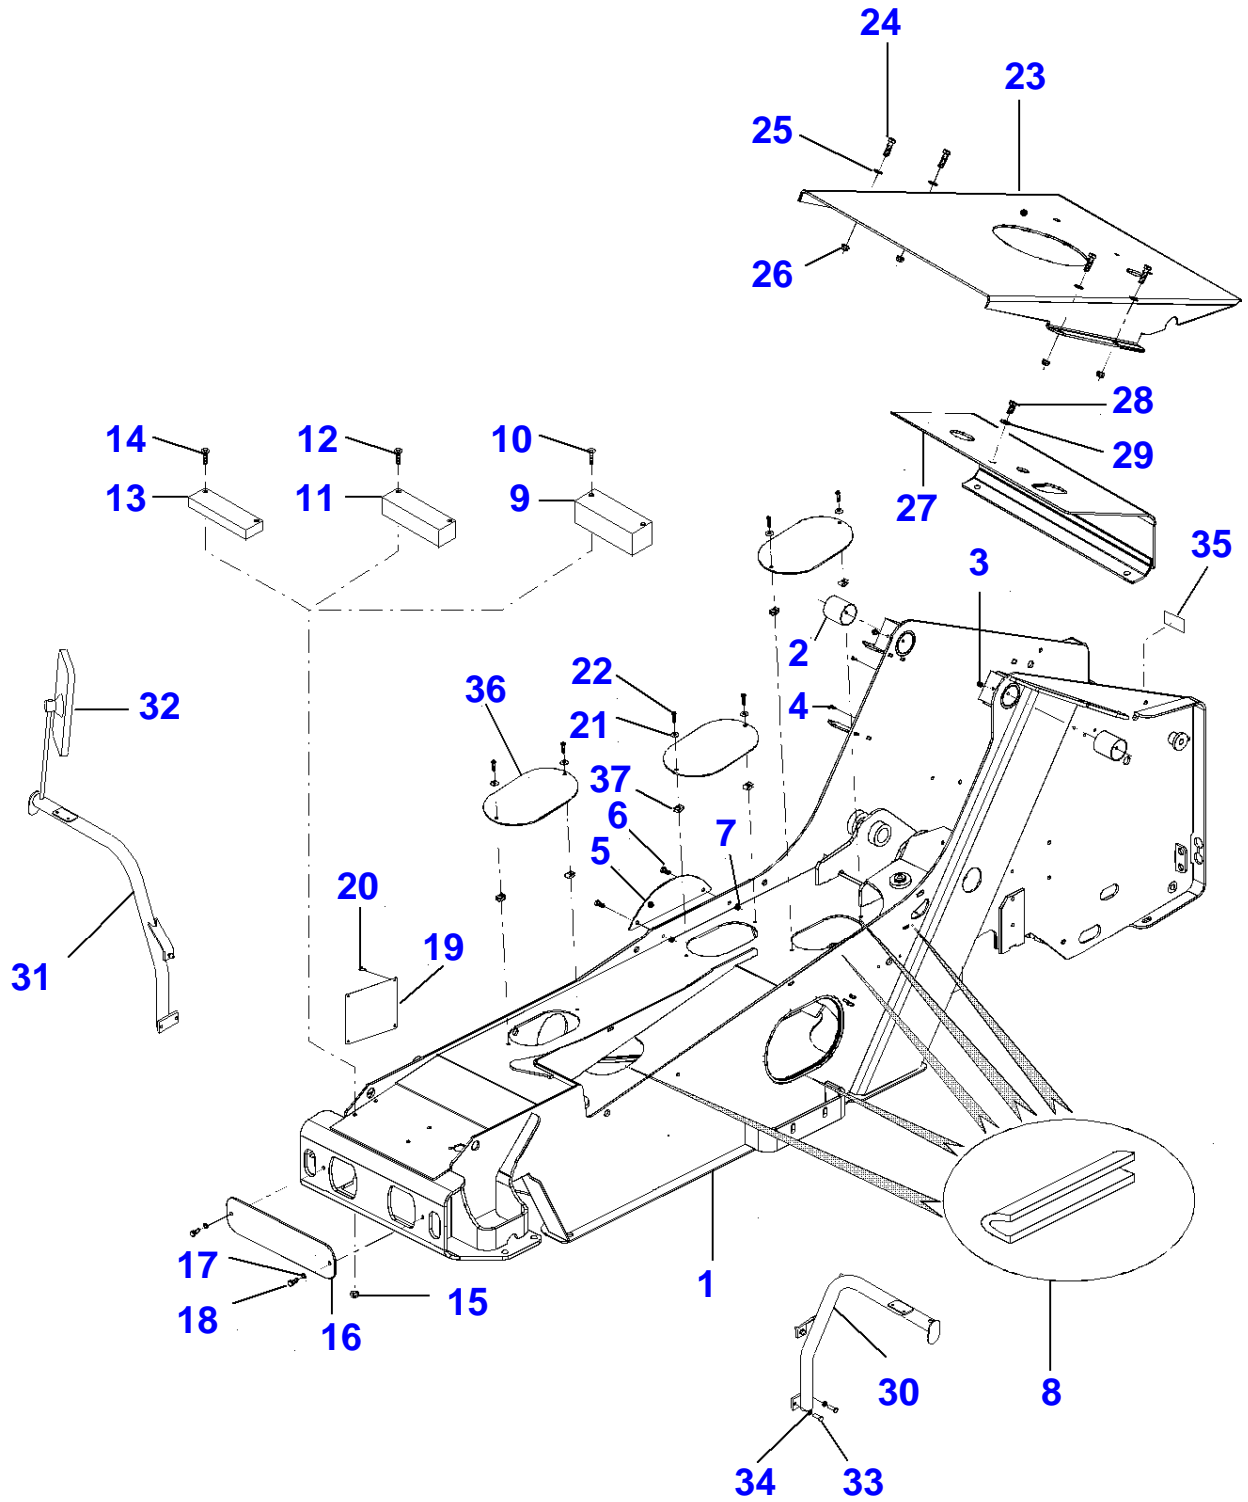

6-CA20-014-D

Frame

Page010-0005

Item	Part Number	Qty	Description	Comments
1	4237426M1	1	Chassis	
2	4232391M1	2	Bush	
3	4232042M1	1	Grease Fitting	Straight
4	4236252M1	2	Rivet	
5	4236971M1	1	Plate	
6	4232028M1	2	Hex Cap Screw	
7	4232078M1	2	Nut	
8	4233064M1	X	Seal	[A]
9	4237673M1	1	Stop	fOR 17" tyres Length 110 mm
10	4237609M1	2	Hex Socket Screw	
11	4237675M1	1	Stop	for 17"-20"tyres Length 90 mm
12	4237607M1	2	Hex Socket Screw	
13	4237674M1	1	Stop	for 20" tyres Length 50 mm
14	4232596M1	2	Hex Socket Screw	
15	4232078M1	2	Nut	
16	4237140M1	1	Plate	
17	3973333M1	1	Washer	
18	4232028M1	2	Hex Cap Screw	
19		1	Plate	
20	4238037M1	4	Pin	Repairs and replaces 4237149M1
21	4232764M1	6	Tooth Washer	
22	4237148M1	6	Screw	
23	4238306M1	1	Cover	Repairs and replaces 4236738M1
24	4232586M1	4	Hex Cap Screw	
25	4232983M1	4	Flat Washer	
26	4235434M1	8	Nut	Repairs and replaces 4232149m1
27	4238301M1	1	Cover	Repairs and replaces 4237532M1
28	4238221M1	5	Hex Cap Screw	Repairs and replaces 4232023m1
29	4236041M1	1	Flat Washer	
30	4237684M1	1	Support	
31	4237683M1	1	Support	
32	4233263M1	1	Mirror	
33	4232030M1	6	Hex Cap Screw	
34	4232876M1	6	Flat Washer	
35	4232777M1	2	Reflector	
36	4237135M1	3	Plate	
37	4237149M1	6	Nut	

Page010-0010

Item	Part Number	Qty	Description	Comments
1	4237445M1	1	Counterweight	Right Hand Repairs and replaces 4233248M1
2	4237444M1	1	Counterweight	Left Hand Repairs and replaces 4233249M1
3	4233251M1	2	Screw	
4	4233250M1	2	Screw	
5	4232582M1	4	Flat Washer	
6	4233119M1	4	Lock Washer	
7	3973323M1	2	Plug	Repairs and replaces 4235468M1
8	4235987M1	1	Band	Length 60mm

Item	Part Number	Qty	Description	Comments
1	4237445M1	1	Counterweight	Right Hand Repairs and replaces 4233248m1
2	4237444M1	1	Counterweight	Left Hand Repairs and replaces 4233249m1
3	4233251M1	2	Screw	
4	4233250M1	2	Screw	
5	4232582M1	4	Flat Washer	
6	4233119M1	4	Lock Washer	
7	4235468M1	2	Plug	
8	4235987M1	X	Band	[A] Length 60mm