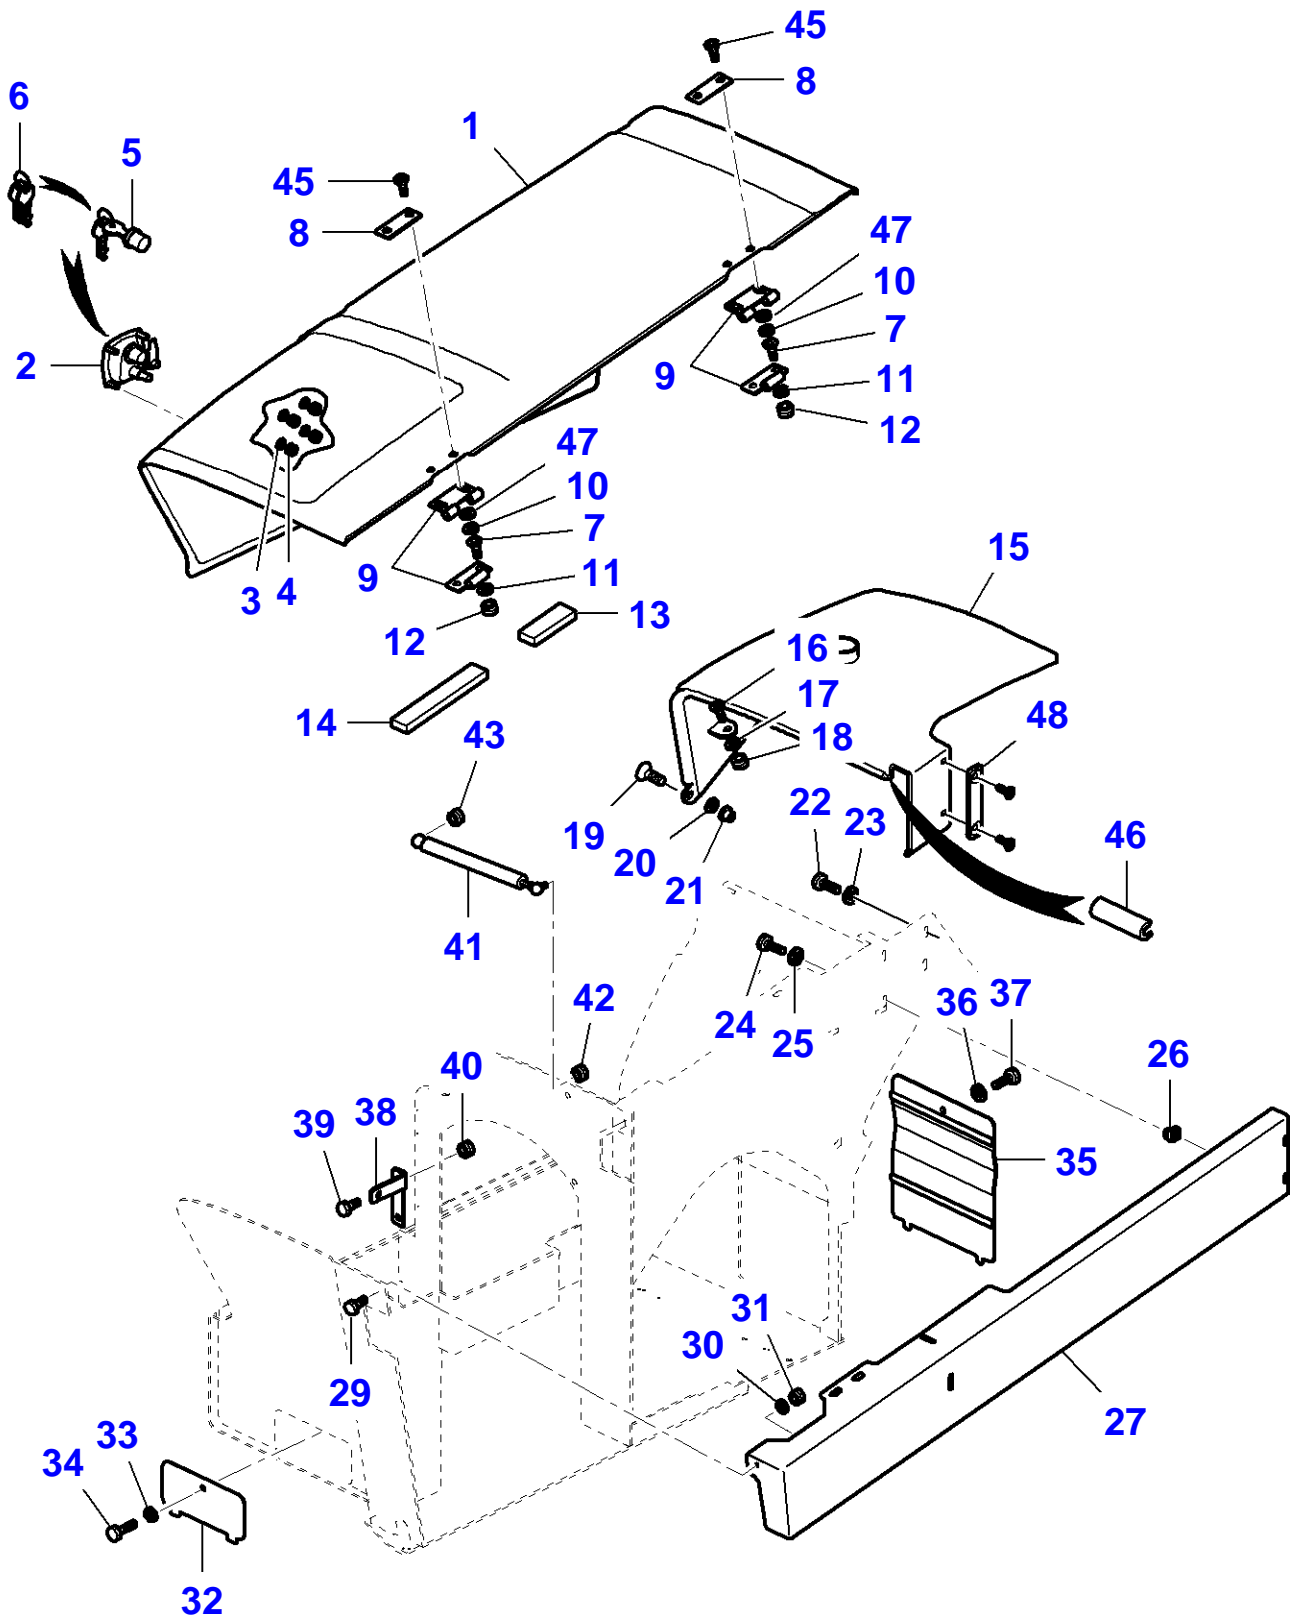

6-2304-001-B

Engine Cover

Item	Part Number	Qty	Description	Comments
1	4237967M1	1	Engine Bonnet	
2	4236015M1	1	Lock	(1)
3	4232966M1	4	Flat Washer	
4	4233903M1	4	Nut	
5		1	Lock Key	Not serviced,order REF. 2
6	4240598M1	1	Lock Key	Repairs and replaces 4232775M1
7	4236572M1	8	Screw	
8	4236515M1	2	Plate	(1)
9	4236575M1	2	Hinge	(1)
10	4232968M1	4	Nut	
11	4232581M1	4	Flat Washer	
12	4232078M1	4	Nut	
13	4237954M1	X	Seal	[A] Length 255 mm (10.04")
14	4237954M1	X	Seal	[A] Length 255 mm (10.04")
15	4237920M1	1	Engine Bonnet	
16	4240637M1	1	Screw	
17	4232983M1	1	Flat Washer	
18	4235434M1	1	Nut	
19	4236324M1	1	Screw	
20	4232983M1	1	Flat Washer	
21	4235434M1	1	Nut	
22	4240637M1	2	Screw	
23	4232764M1	2	Tooth Washer	
24	4240637M1	2	Screw	
25	4232764M1	2	Tooth Washer	
26	4232980M1	2	Nut	
27	4236109M1	1	Plate	
29	4240637M1	1	Screw	
30	4232983M1	1	Flat Washer	
31	4235434M1	1	Nut	
32	4236523M1	1	Shield	
33	4232764M1	1	Tooth Washer	
34	4240637M1	1	Screw	
35	4235438M1	1	Plate	
36	4232764M1	1	Tooth Washer	
37	4240637M1	1	Screw	
38	4237312M1	1	Support	Repairs and replaces 4235604M1
39	4238221M1	2	Hex Cap Screw	
40	4235434M1	2	Nut	
41	4233258M1	1	Ram	
42	4235434M1	1	Nut	
43	4235434M1	1	Nut	
45	4236572M1	4	Screw	(1) Repairs and replaces 4233247M1 (15)
46	4238053M1	1	Seal	Repairs and replaces 4237155M1
47	4236041M1	4	Flat Washer	
48	4237129M1	1	Plate	
49	4237760M1	2	Insulator	[B]

FOOTNOTE [A] ORDER BY THE METER

FOOTNOTE [B] NOT ILLUSTRATED