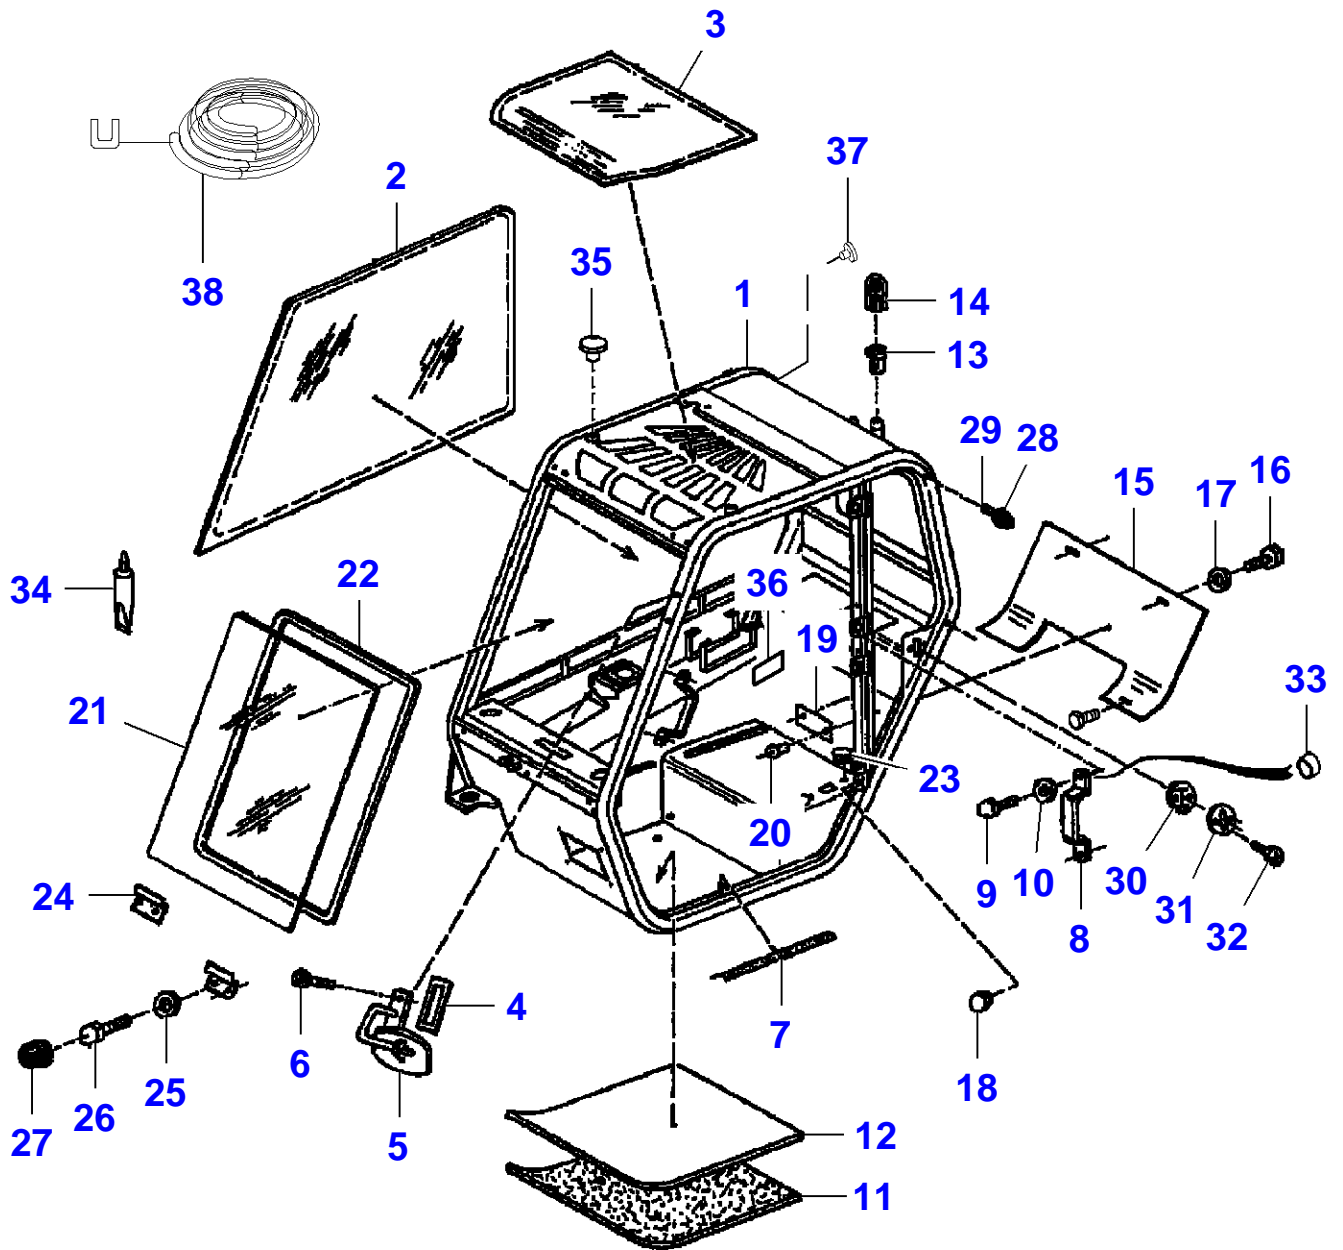

Cab

Item	Part Number	Qty	Description	Comments
1		1	Cab	[A]
2	4238343M1	1	Rotating Light	Repairs and replaces 4233266M1
	4240659M1	1	Bulb	
3	3973572M1	1	Washer	Repairs and replaces 4237961M1
4	4232029M1	4	Hex Cap Screw	
5	4232943M1	1	Spacer	
6	4232527M1	1	Support	
7	4232036M1	1	Flat Washer	
8	3973604M1	1	Plate	Repairs and replaces 4232525M1
9	4232081M1	4	Nut	
10	4232730M1	2	Hex Cap Screw	
11	3973313M1	1	Screw	Repairs and replaces 4232949M1
12	3712693M1	3	Vibration Mount	Repairs and replaces 4233948M1
13	3973316M1	4	Screw	Repairs and replaces 4233271M1
14	4232948M1	1	Shim	
15	4232078M1	12	Nut	
16	3973342M1	2	Screw	Repairs and replaces 4238096M1
17	3973572M1	2	Washer	Repairs and replaces 4237961M1
18	4232526M1	1	Support	
19		1	Card	[B]
20	4232697M1	2	Rivet	
21	4237244M1	1	Bracket	MF 89410L
22	4234819M1	3	Flat Washer	MF 89410L
23	4236547M1	2	Hex Cap Screw	MF 89410L
24	4237202M1	1	Inclinometer	MF 89410L
25	4237304M1	3	Hex Cap Screw	Repairs and replaces 4237304M1 MF 89410L
26	4232768M1	5	Nut	MF 89410L
27	4233024M1	2	Hex Cap Screw	
28	4232080M1	1	Nut	
29	4232128M1	2	Flat Washer	
30	4232030M1	4	Hex Cap Screw	
31	4233270M1	2	Flat Washer	

FOOTNOTE [A] NOT SUPPLIED

FOOTNOTE [B] PLEASE REFER TO MARKETING CATALOG

6-B014-030-E