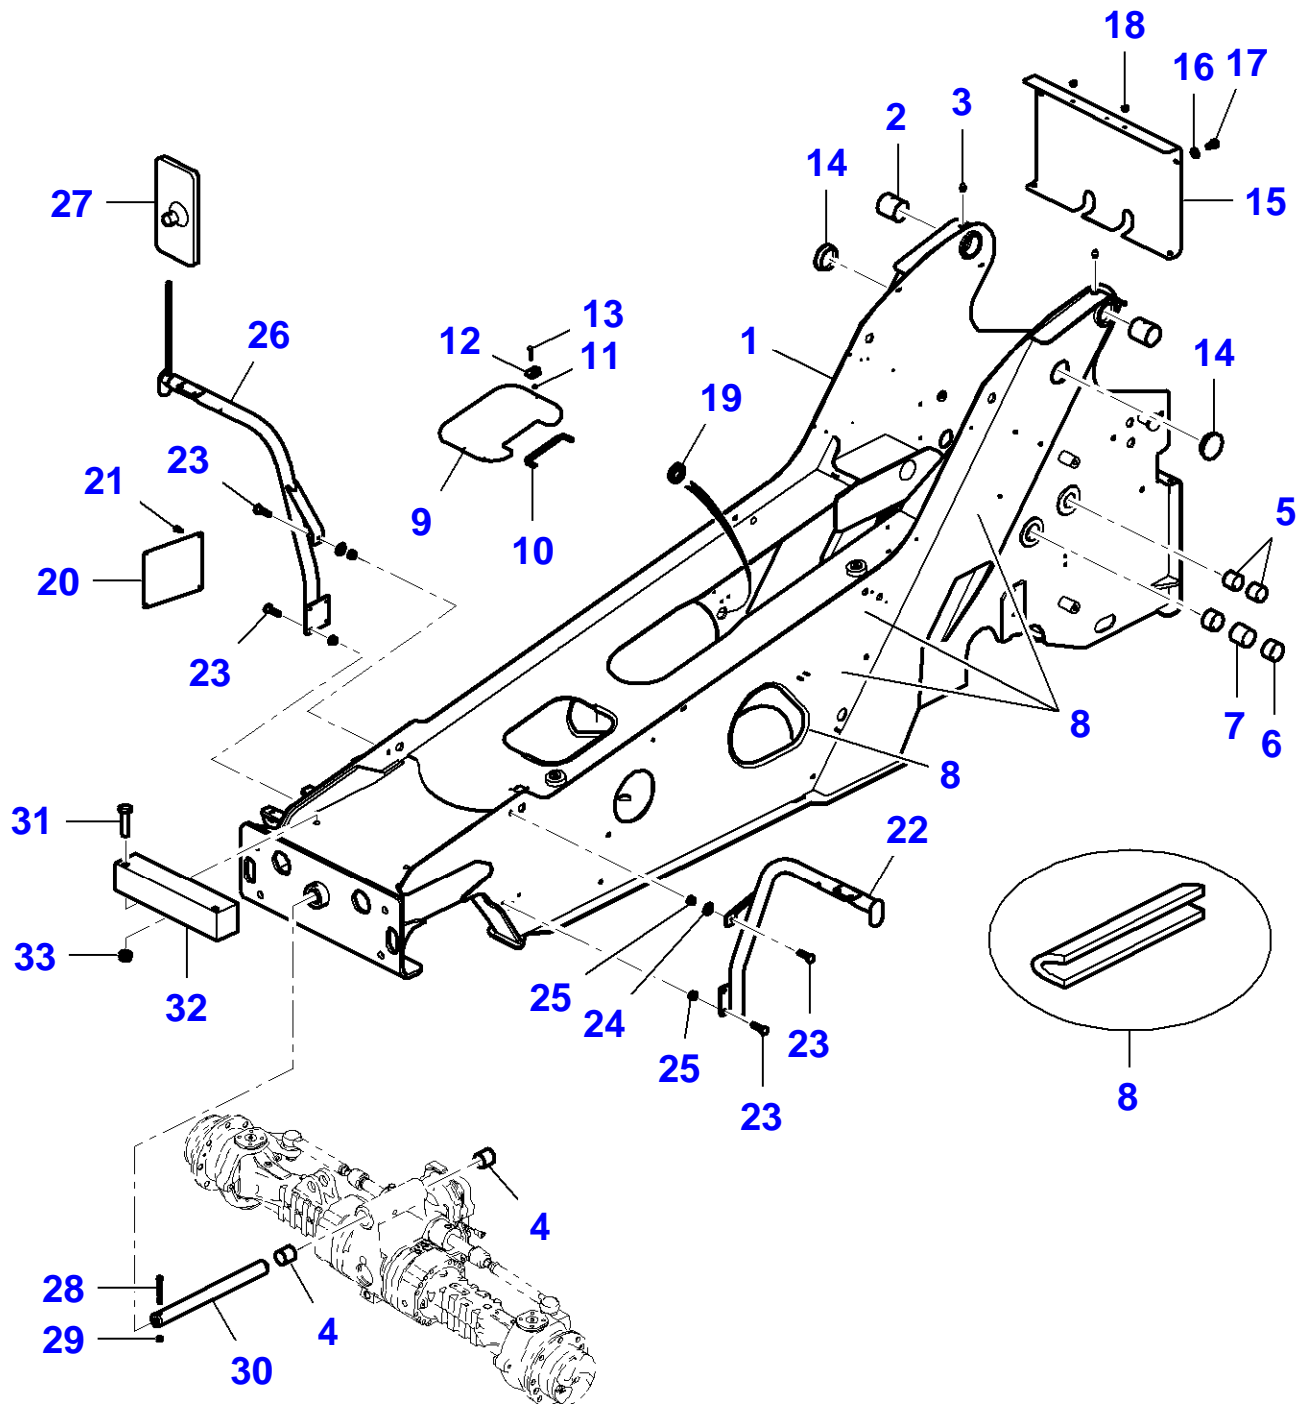

Page Title	Page Number
Frame	010-0005
Frame	010-0010
Fuel System - Fuel Tank & Attachments	010-0015
Engine Cover	010-0020
Engine Support	010-0025
Cab	010-0030
Cab - Cab Glass	010-0035
Cab	010-0040
Seat	010-0045
Seat	010-0050
Seat - Suspension	010-0055
Tractor Cab - Heating	010-0060
Tractor Cab - Heating	010-0065
Cab - Pedal - Up To ...	010-0070
Cab - Pedal - From ...	010-0075
Steering - Wheel & Column	010-0080
Cab - Instrument Panel Cladding	010-0085
Instrument Panel - Switch	010-0090
Tractor Cab - Door	010-0095
Tractor Cab - Rear Glass	010-0100
Cab - Windscreen Wiper	010-0105
Parking Brake	010-0110
Articulating Arm	010-0115
Extension Dipperstick	010-0120
Articulating Arm	010-0125
Latching - Manual	010-0130

6-CA20-015-B

Frame

Page010-0005

Item	Part Number	Qty	Description	Comments
1	4238099M1	1	Chassis	
2	3973306M1	2	Bearing	Repairs and replaces 4232391M1
3	4232042M1	2	Grease Fitting	
4	4236325M1	2	Bush	
5	4236482M1	2	Bush	
6	3973334M1	2	Link	Repairs and replaces 4236317M1
7	4238134M1	1	Bush	
8	4233064M1	1	Seal	Length 30m
9	4232674M1	1	Plate	
10	4232677M1	1	Seal	
11	4232595M1	2	Lock Washer	
12	4232675M1	2	Nut	
13	4232594M1	2	Hex Cap Screw	
14	4236003M1	2	Plug	
15	4236522M1	1	Engine Bonnet	
16	4232038M1	2	Flat Washer	
17	4232027M1	2	Hex Cap Screw	
18	4233255M1	2	Cap	
19	4232828M1	2	Grommet	
20		1	Nameplate	
21	4238037M1	4	Pin	
22	4237684M1	1	Support	
23	4232030M1	6	Hex Cap Screw	
24	4233159M1	2	Flat Washer	
25	4232078M1	6	Nut	
26	4237683M1	1	Support	
27	4233263M1	1	Mirror	Repairs and replaces 4238286m1
28	4241034M1	1	Screw	Repairs and replaces 4232191M1
29	4232078M1	1	Nut	
30	4236098M1	1	Shaft	
31	4238128M1	2	Hex Cap Screw	[A]
32	4238126M1	1	Arm	[A]
33	4232078M1	2	Nut	[A]