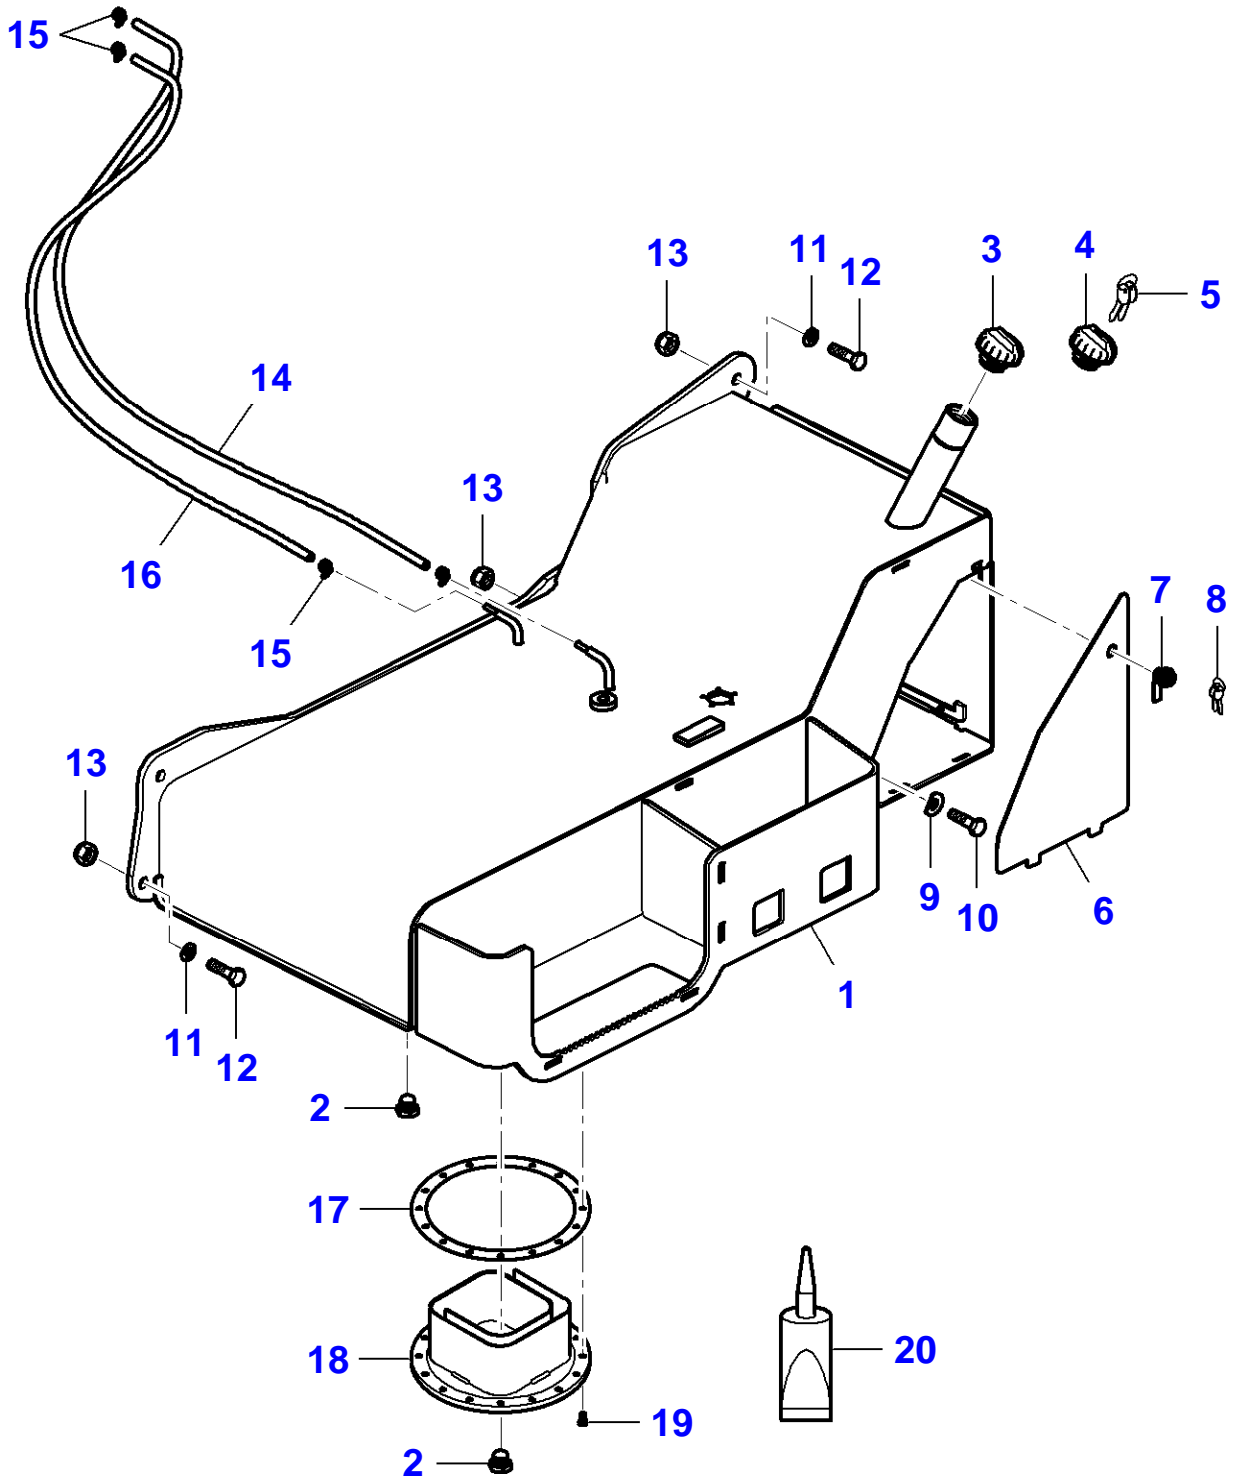

6-IS35-007-B

Fuel System - Fuel Tank & Attachments

Page010-0015

Item	Part Number	Qty	Description	Comments
1	4237233M1	1	Fuel Tank	[A] With ref.17-20
	4237232M1	1	Fuel Tank	[B]
2	4232095M1	2	Plug	
3	4235991M1	1	Tank Cap	
4	4236620M1	1	Locking Cap	
5	4236621M1	1	Cap Keys Set	(4)
6	4236622M1	1	Plate	
7	4235888M1	1	Lock	
8	4240598M1	1	Lock Key	Repairs and replaces 4232775M1
9	4237285M1	1	Washer	
10	4236624M1	1	Hex Cap Screw	
11	4232036M1	3	Flat Washer	
12	4233094M1	3	Hex Cap Screw	
13	4232081M1	4	Nut	
14	4236625M1	1	Fuel Hose	
15	4240165M1	4	Clamp	Repairs and replaces 4232166M1
16	4236625M1	1	Fuel Hose	
17	4237200M1	1	Seal	
18	4237189M1	1	Trap	
19	4237209M1	16	Hex Socket Screw	
20	4237212M1	1	Super Glue	

FOOTNOTE [A] WITH HATCH

FOOTNOTE [B] WITHOUT HATCH