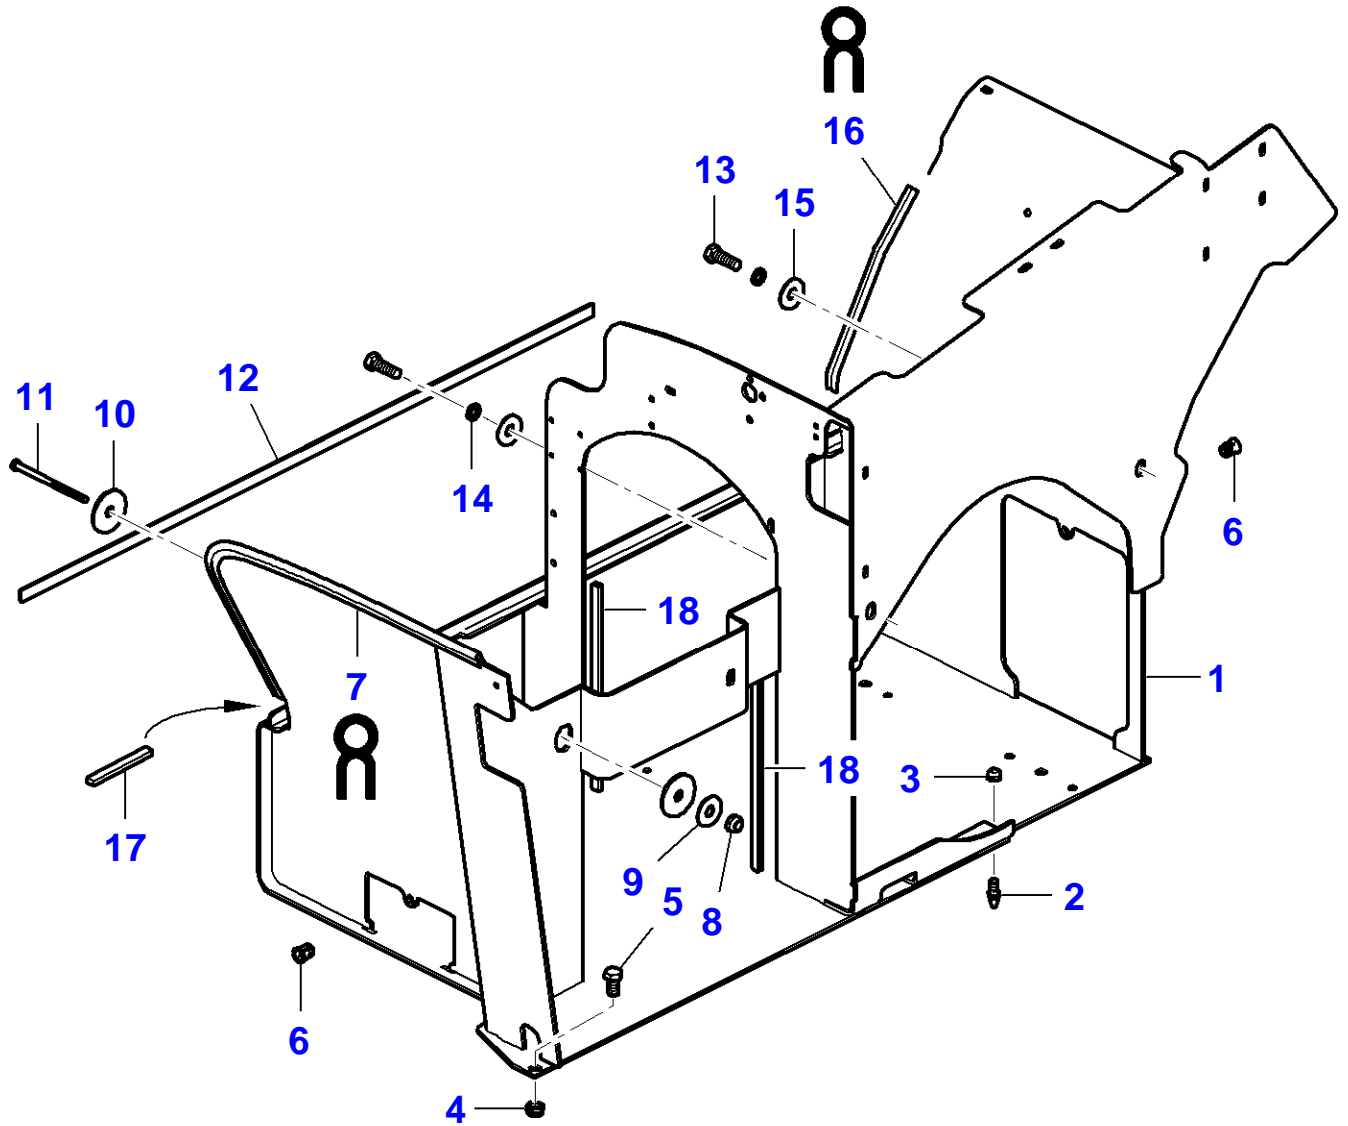

6-8969-001-B

Engine Support

Item	Part Number	Qty	Description	Comments
1	3972683M1	1	Engine Bonnet	Repairs and replaces 4237466M1
2	4236640M1	2	Pin	
3	4233694M1	2	Nut	
4	4232081M1	1	Nut	
5	3971916M1	1	Bolt	
6	4233620M1	2	Nut	
7	4233992M1	1	Seal Section	[A] Length 1020 mm
8	4232081M1	1	Nut	
9	3973337M1	1	Washer	Repairs and replaces 4236646M1
10	3973304M1	1	Washer	Repairs and replaces 4232108M1
11	4236643M1	1	Hex Cap Screw	
12	4234627M1	X	Seal	[A] Length 1270 mm (50")
13	4236645M1	2	Hex Cap Screw	
14	4234043M1	2	Flat Washer	
15	3973337M1	2	Washer	Repairs and replaces 4236646M1
16	4233992M1	X	Seal Section	[A] Length 340 mm (13.39")
17		X	Seal	Repairs and replaces 4236659m1 Not serviced,order item 18 Length 375mm (14.76")
18	4233064M1	X	Seal	Length 30m

FOOTNOTE [A] ORDER BY THE METER