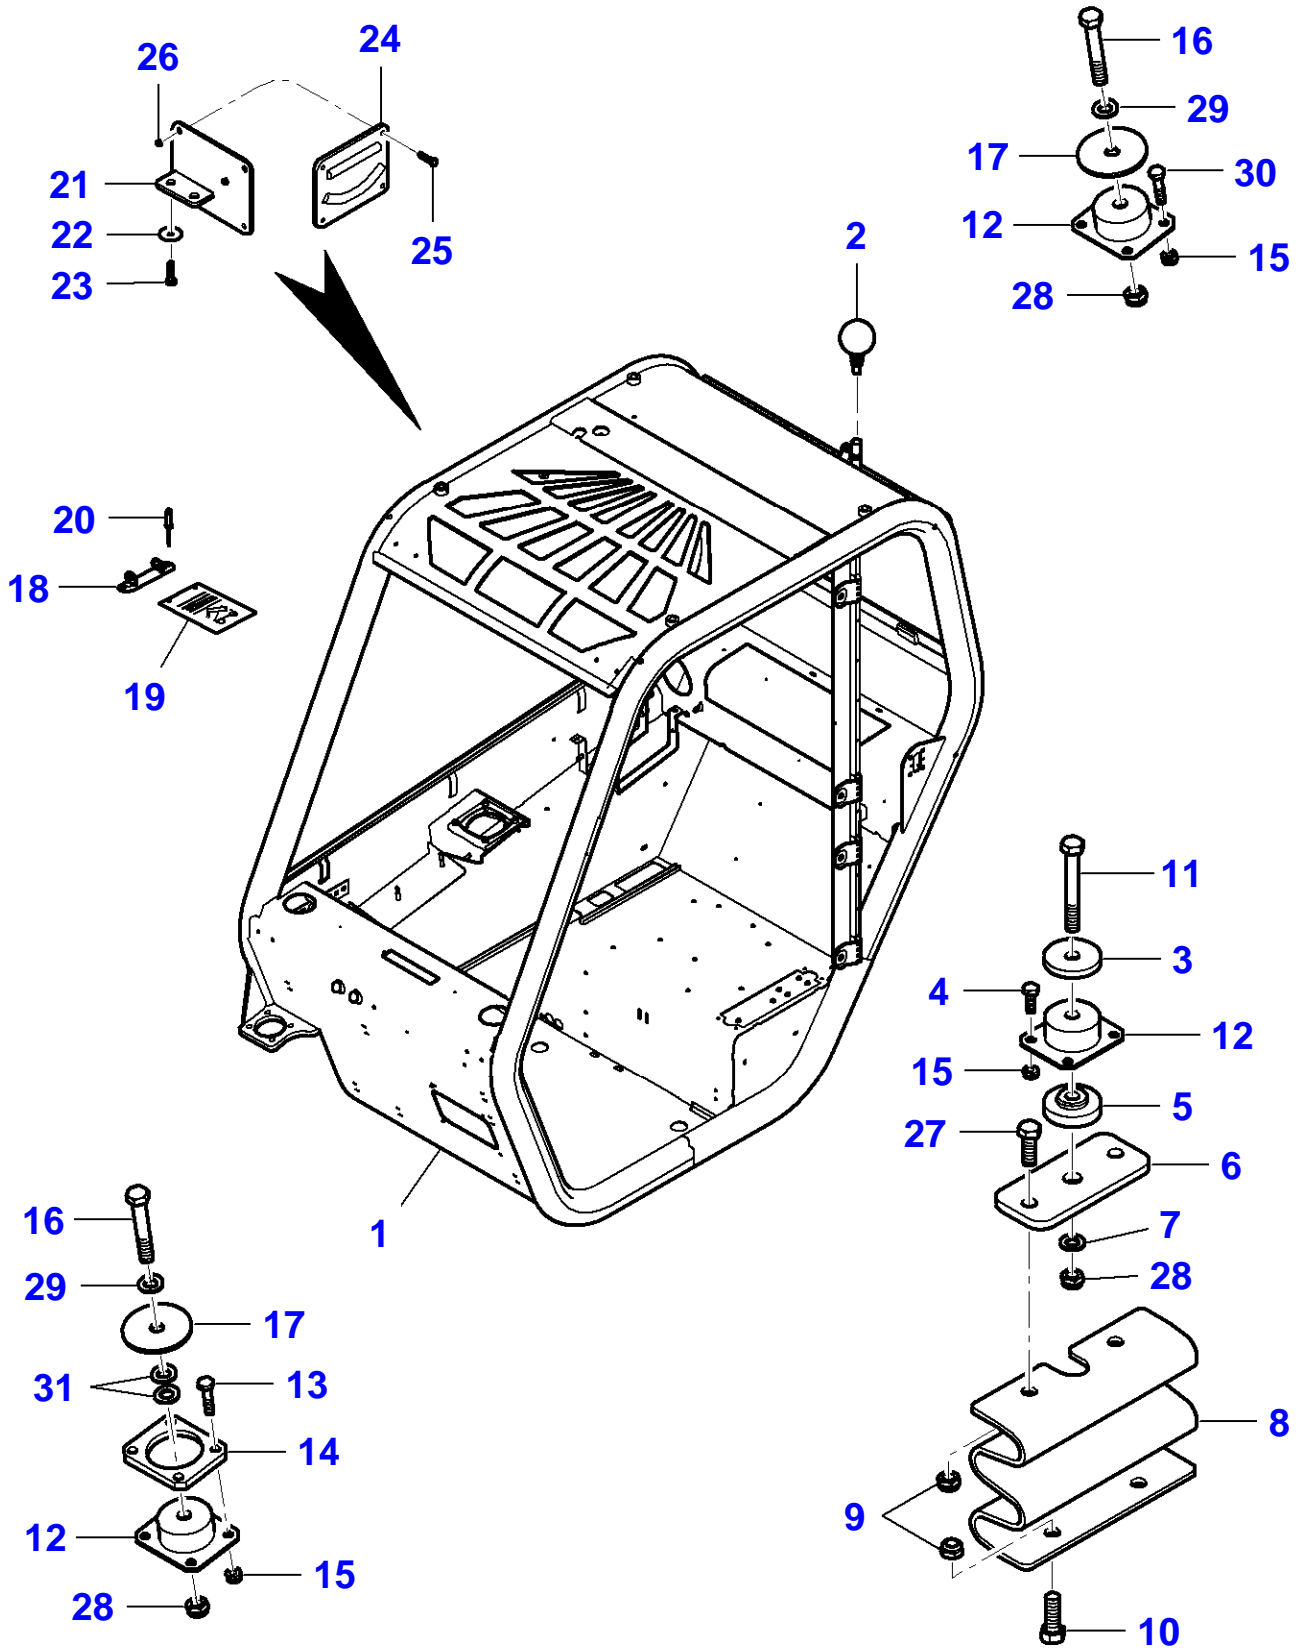

6-B014-036-B

Cab

Item	Part Number	Qty	Description	Comments
1		1	Cab	[A]
2	4238343M1	1	Rotating Light	Repairs and replaces 4233266M1
	4240659M1	1	Bulb	
3	3973572M1	1	Washer	Repairs and replaces 4237961M1
4	4232029M1	4	Hex Cap Screw	
5	4232943M1	1	Spacer	
6	4232527M1	1	Support	
7	4232036M1	1	Flat Washer	
8	3973604M1	1	Plate	Repairs and replaces 4232525M1
9	4232081M1	4	Nut	
10	4232730M1	2	Hex Cap Screw	
11	3973313M1	1	Screw	Repairs and replaces 4232949M1
12	3712693M1	3	Vibration Mount	Repairs and replaces 4233948M1
13	3973316M1	4	Screw	Repairs and replaces 4233271M1
14	4232948M1	1	Shim	
15	4232078M1	12	Nut	
16	3973342M1	2	Screw	Repairs and replaces 4238096M1
17	3973572M1	2	Washer	Repairs and replaces 4237961M1
18	4232526M1	1	Support	
19		1	Card	[B]
20	4232697M1	2	Rivet	
21	4237244M1	1	Bracket	MF 89410L
22	4234819M1	3	Flat Washer	MF 89410L
23	4236547M1	2	Hex Cap Screw	MF 89410L
24	4237202M1	1	Inclinometer	MF 89410L
25	4237304M1	3	Hex Cap Screw	Repairs and replaces 4237304M1 MF 89410L
26	4232768M1	5	Nut	MF 89410L
27	4233024M1	2	Hex Cap Screw	
28	4232080M1	1	Nut	
29	4232128M1	2	Flat Washer	
30	4232030M1	4	Hex Cap Screw	
31	4233270M1	2	Flat Washer	

FOOTNOTE [A] NOT SUPPLIED

FOOTNOTE [B] PLEASE REFER TO MARKETING CATALOG