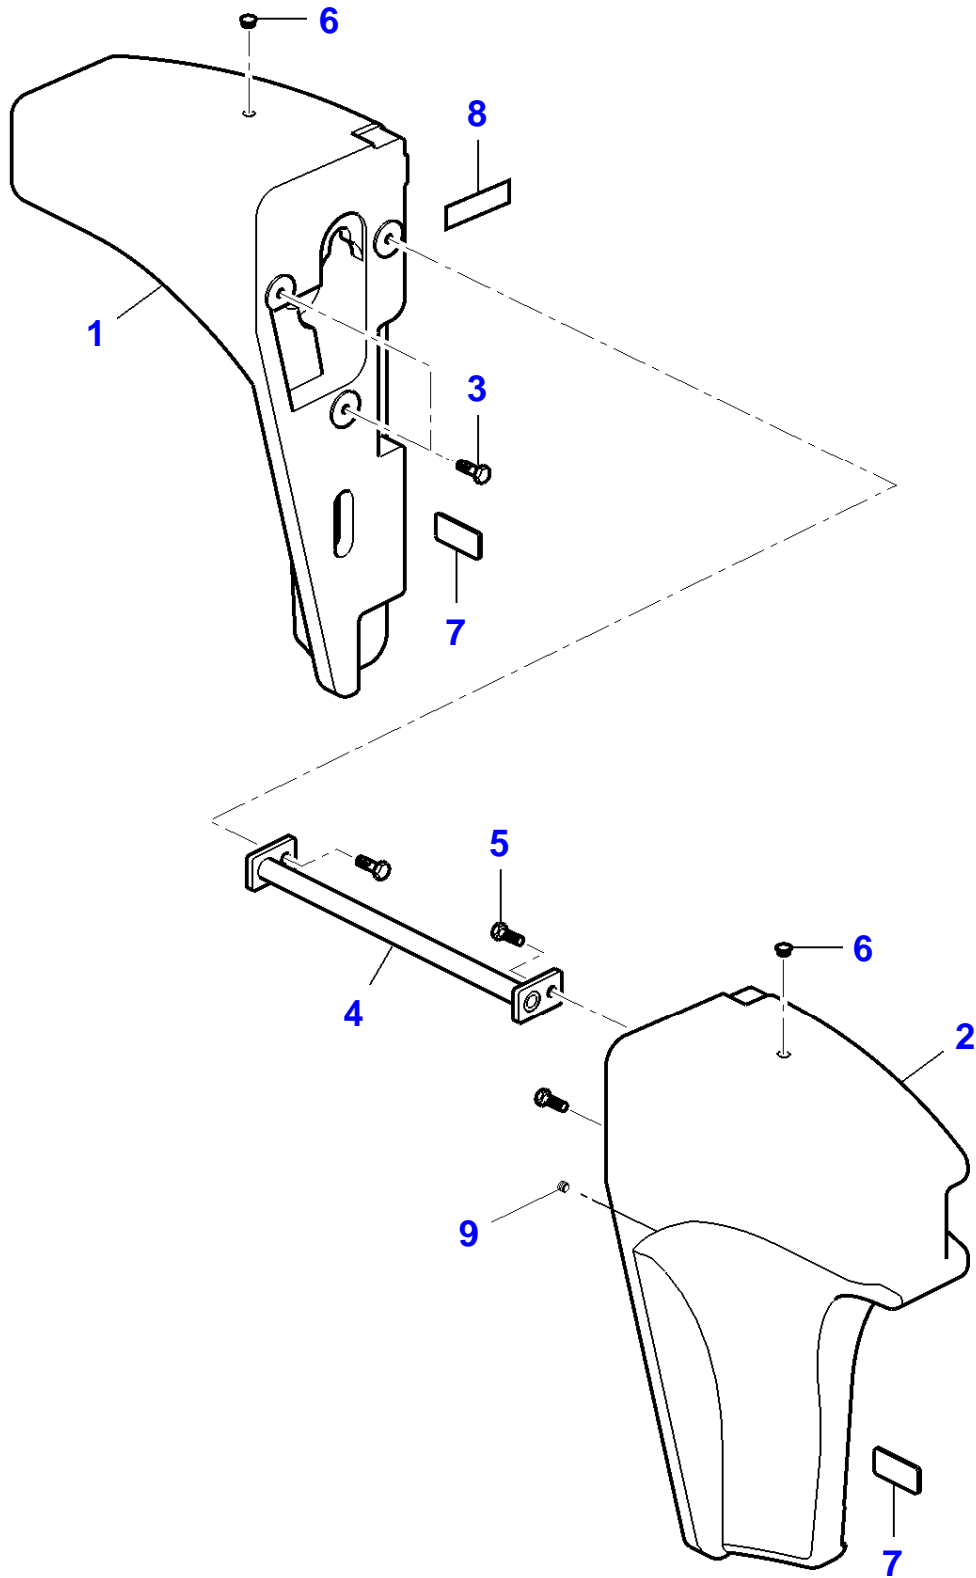

6-CA20-010-D

Massey Ferguson

MF 89410 / 89410 (L) TELESCOPIC HANDLERS - --->| 3684 99999 / --->| 3685

3906172

99999 - 3906172

Page010-0010

Frame

Item	Part Number	Qty	Description	Comments
1	4234704M1	1	Counterweight	Right Hand
2	4234705M1	1	Counterweight	Left Hand
3	4232730M1	4	Hex Cap Screw	
4	4236448M1	1	Tube	
5	4233024M1	2	Hex Cap Screw	
6	3973323M1	4	Plug	Repairs and replaces 4235468M1
7	3971738M1	2	Decal	Repairs and replaces 4232777M1
8	4235987M1	1	Band	
9	3972678M1	4	Plug