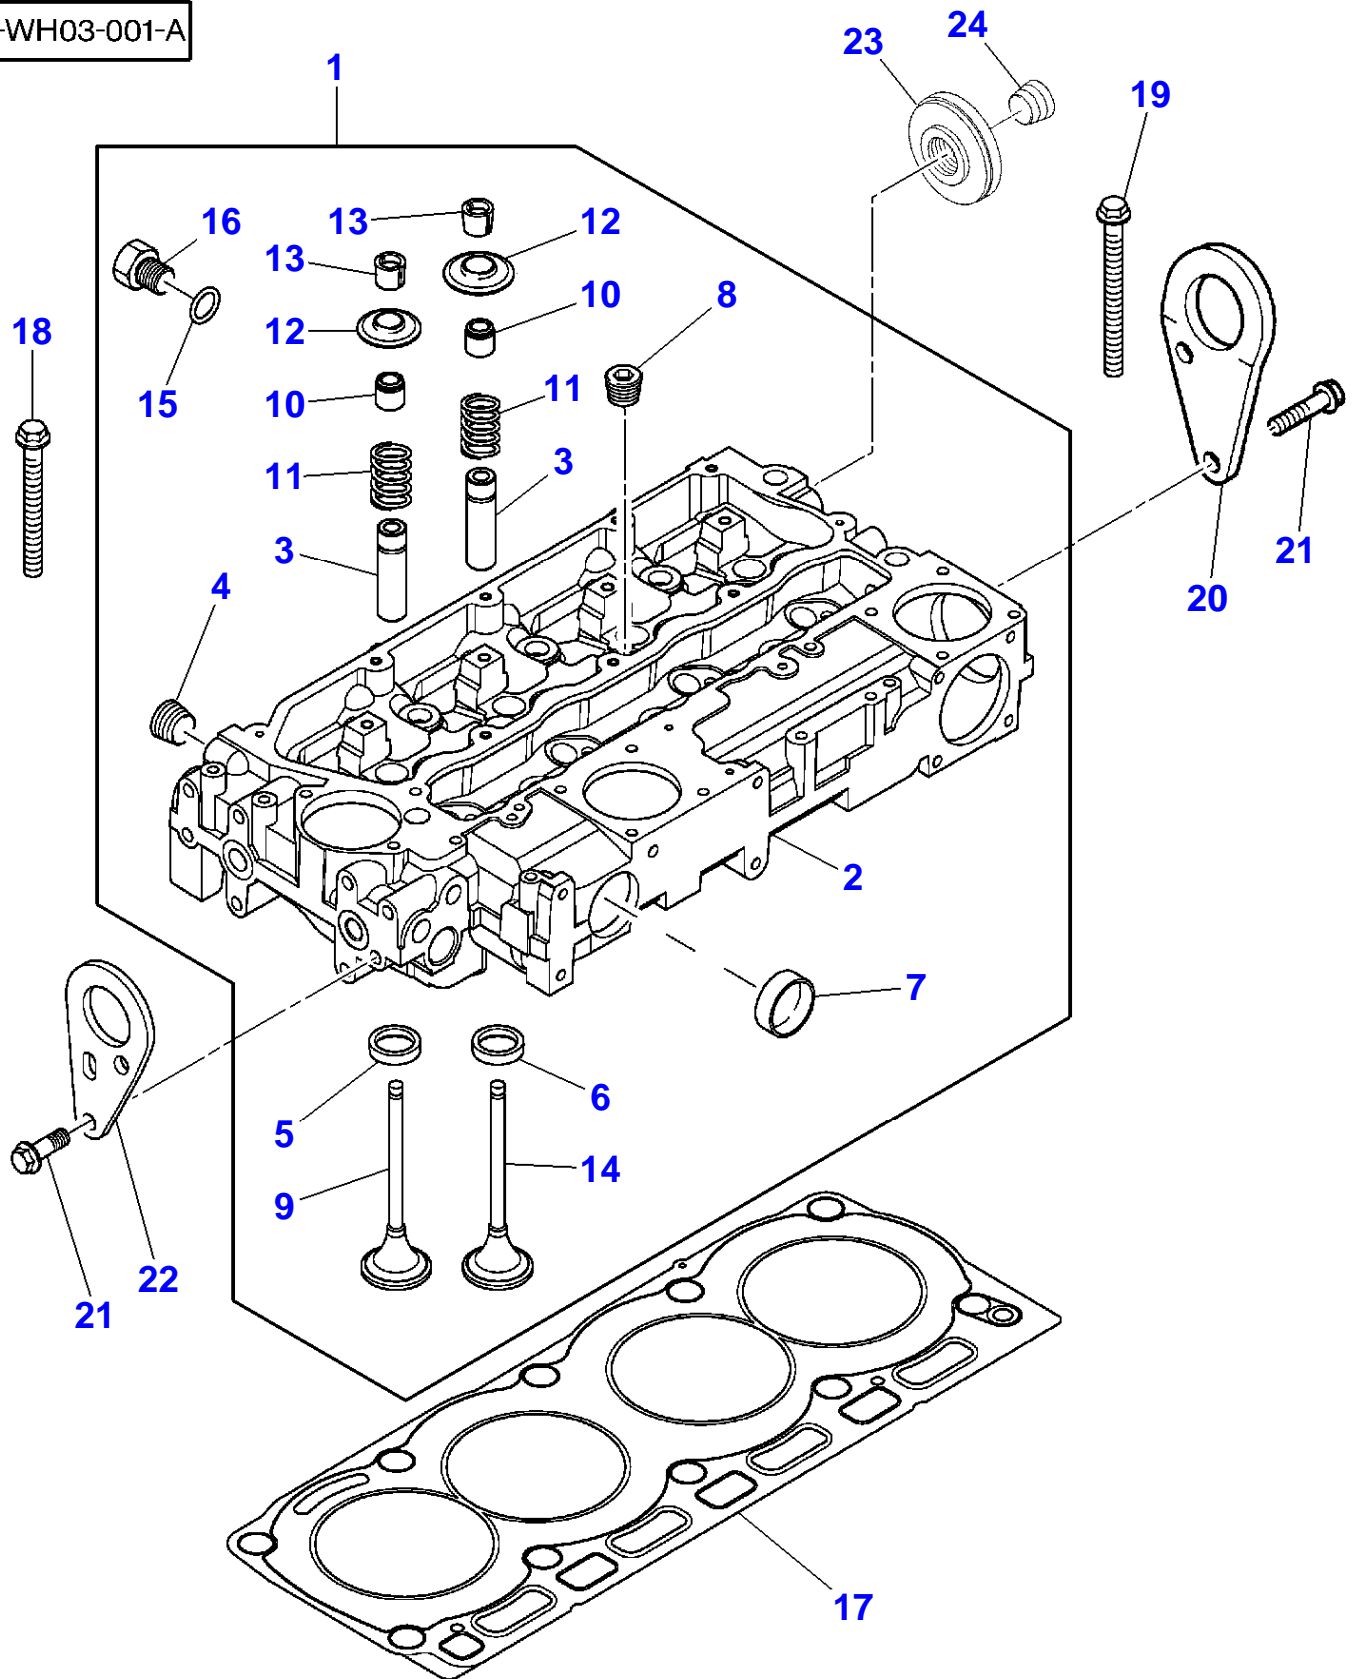

S-WH03-001-A

Cylinder Head - M.F 3435/45/55

Item	Part Number	Qty	Description	Comments
1	4225077M91	1	Kit, Cyl. Head	
2		1	Cylinder Head	(1) Not serviced,order REF. 1
3	4223987M1	8	Guide	(1)
4	376606X1	1	Plug	(1)
5	4224895M1	4	Insert	(1)
6	4224896M1	4	Insert	(1)
7	4222043M1	2	Plug	(1)
8	363819X1	4	Plug	(1)
9	4224847M1	4	Inlet Valve	(1)
10	4225538M1	8	Kit, Service	(1)
11	4224856M1	8	Spring	(1)
12	4224898M1	8	Cap	(1)
13	4222141M1	16	Cotter	(1)
14	4224846M1	4	Exhaust Valve	(1)
15	4224752M1	1	O Ring	(1)
16	4224884M1	1	Plug	(1)
17	4225850M1	1	Head Gasket	Repairs and replaces 4225140M1
18	4224867M1	7	Screw	
19	4224868M1	3	Screw	
20	4225268M1	1	Bracket	
21	3637139M1	4	Screw	
22	4224933M1	1	Support	
23	4225314M1	1	Connection	
24	376606X1	1	Plug