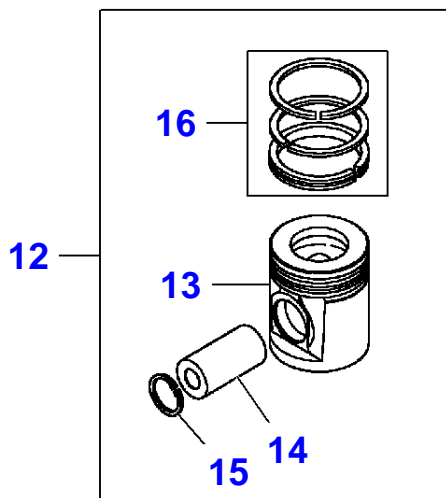

S-WH02-002-B

Crankshaft, Piston & Connecting Rods - M.F 3435/45/55

Item	Part Number	Qty	Description	Comments
1	4225086M91	1	Kit, Crankshaft	MF 3435
	4225085M91	1	Kit, Crankshaft	MF 3445/55
2		1	Crankshaft	(1) Not serviced,order REF. 1
3	4225059M91	1	Kit, Bearing	(1)
	4225060M91	X	Kit, Bearing	Thickness (+) 0.010"
	4225061M91	X	Kit, Bearing	Thickness (+) 0.020"
	4225062M91	X	Kit, Bearing	Thickness (+) 0.030"
4	4225063M91	1	Kit, Bearing	(1)
	4225064M91	X	Kit, Bearing	Thickness (+) 0.010"
	4225065M91	X	Kit, Bearing	Thickness (+) 0.020"
	4225066M91	X	Kit, Bearing	Thickness (+) 0.030"
5	747128M1	2	Thrust Washer	(1)
	735742M1	X	Washer	Thickness (+) 0.007"
6	747129M1	2	Thrust Washer	(1)
	735743M1	X	Washer	Thickness (+) 0.007"
7	70905845	1	Key	(1)
8	4224833M1	1	Gear	
9	4222867M1	1	Pulley,Crank	
10	4222401M1	1	Block	
11	748074M1	3	Screw	
12	4225018M91	4	Kit, Piston/Ring	MF 3435
	4225019M91	4	Kit, Piston/Ring	MF 3445/55
13		1	Piston	(12) Not serviced,order REF. 12
14		1	Piston Pin	(12) Not serviced,order REF. 12
15	4225135M1	2	Washer	(12)
16	4225073M91	1	Kit, Piston Ring	(12) MF 3435
	4225072M91	1	Kit, Piston Ring	(12) MF 3445/55
17	4225011M91	4	Kit, Conrod	Grade F
	4225012M91	4	Kit, Conrod	Grade G
	4225013M91	4	Kit, Conrod	Grade H
	4225014M91	4	Kit, Conrod	Grade J
	4225015M91	4	Kit, Conrod	Grade K
	4225016M91	4	Kit, Conrod	Grade L
18		1	Piston Rod	(17) Not serviced,order REF. 17
19	4224827M1	1	Bush	(17)
20	4224864M1	2	Bolt	(17)