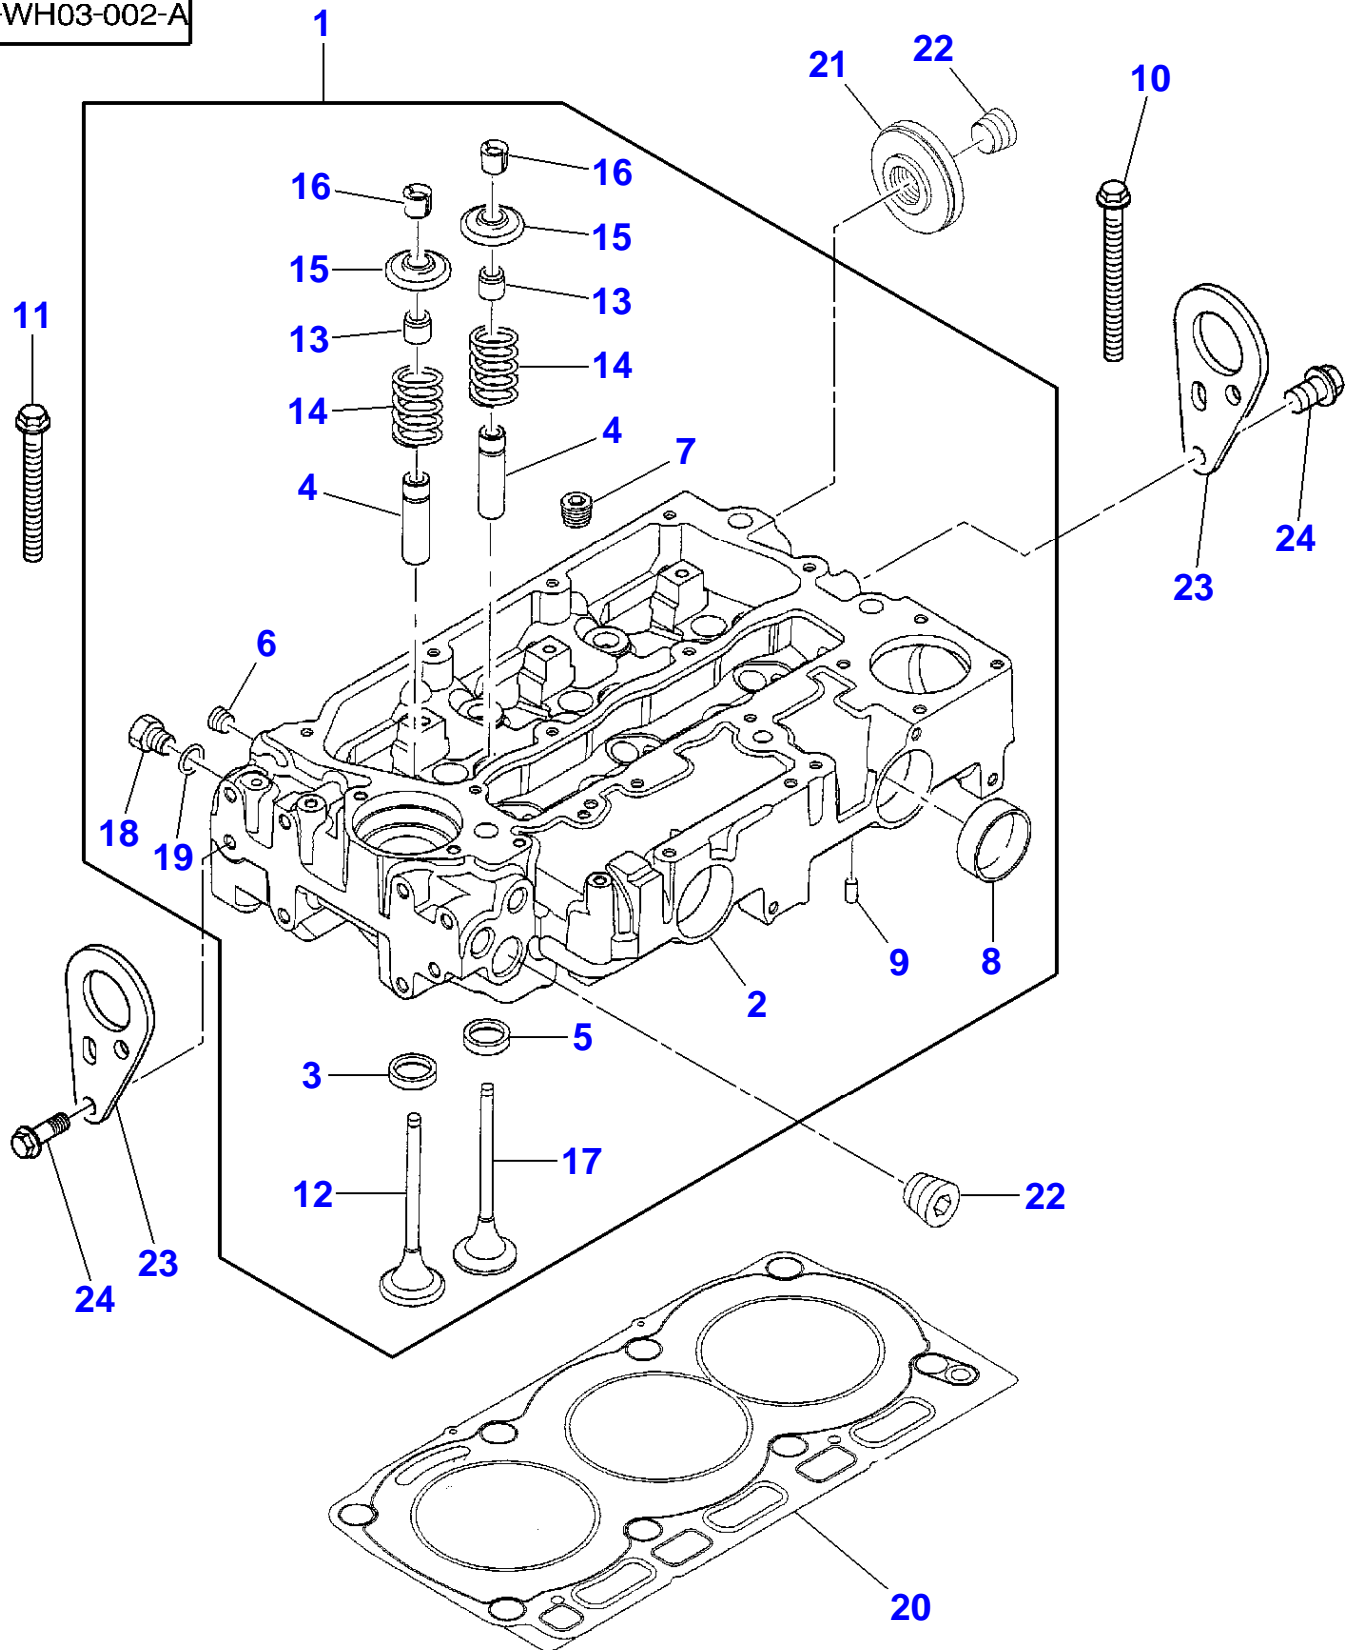

S-WH03-002-A

Cylinder Head - M.F 3425

Item	Part Number	Qty	Description	Comments
1	4225299M91	1	Kit, Cyl. Head	
2		1	Cylinder Head	(1) Not serviced,order REF. 1
3	4224895M1	3	Insert	(1)
4	4223987M1	6	Guide	(1)
5	4224896M1	3	Insert	(1)
6	376606X1	3	Plug	(1)
7	363819X1	3	Plug	(1)
8	4222043M1	3	Plug	(1)
9	4224009M1	2	Dowel	(1)
10	4224867M1	5	Screw	(1)
11	4224868M1	3	Screw	(1)
12	4224847M1	3	Inlet Valve	(1)
13	4225538M1	6	Kit, Service	(1)
14	4224856M1	6	Spring	(1)
15	4224898M1	6	Cap	(1)
16	4222141M1	12	Cotter	(1)
17	4224846M1	3	Exhaust Valve	(1)
18	4224884M1	1	Plug	(1)
19	4224752M1	1	O Ring	(1)
20	4225388M1	1	Head Gasket	
21	4225314M1	1	Connection	
22	376606X1	3	Plug	
23	4224933M1	2	Support	
24	3637139M1	4	Screw