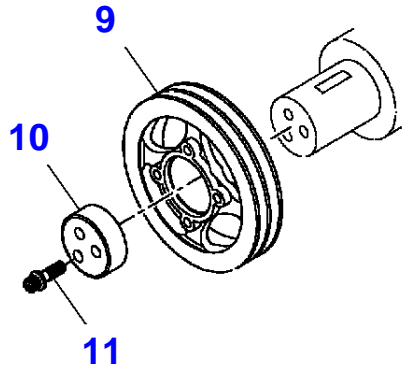

S-WH02-002-B

Crankshaft, Piston & Connecting Rods - M.F 3435/45/55

Item	Part Number	Qty	Description	Comments
1	4225086M91	1	Kit, Crankshaft	MF 3435
	4225085M91	1	Kit, Crankshaft	MF 3445/55
2		1	Crankshaft	(1) Not serviced,order REF. 1
3	4225059M91	1	Kit, Bearing	(1)
	4225060M91	X	Kit, Bearing	Thickness (+) 0.010"
	4225061M91	X	Kit, Bearing	Thickness (+) 0.020"
	4225062M91	X	Kit, Bearing	Thickness (+) 0.030"
4	4225063M91	1	Kit, Bearing	(1)
	4225064M91	X	Kit, Bearing	Thickness (+) 0.010"
	4225065M91	X	Kit, Bearing	Thickness (+) 0.020"
	4225066M91	X	Kit, Bearing	Thickness (+) 0.030"
5	747128M1	2	Thrust Washer	(1)
	735742M1	X	Washer	Thickness (+) 0.007"
6	747129M1	2	Thrust Washer	(1)
	735743M1	X	Washer	Thickness (+) 0.007"
7	70905845	1	Key	(1)
8	4224833M1	1	Gear	
9	4222867M1	1	Pulley,Crank	
10	4222401M1	1	Block	
11	748074M1	3	Screw	
12	4225018M91	4	Kit, Piston/Ring	MF 3435
	4225019M91	4	Kit, Piston/Ring	MF 3445/55
13		1	Piston	(12) Not serviced,order REF. 12
14		1	Piston Pin	(12) Not serviced,order REF. 12
15	4225135M1	2	Washer	(12)
16	4225073M91	1	Kit, Piston Ring	(12) MF 3435
	4225072M91	1	Kit, Piston Ring	(12) MF 3445/55
17	4225011M91	4	Kit, Conrod	Grade F
	4225012M91	4	Kit, Conrod	Grade G
	4225013M91	4	Kit, Conrod	Grade H
	4225014M91	4	Kit, Conrod	Grade J
	4225015M91	4	Kit, Conrod	Grade K
	4225016M91	4	Kit, Conrod	Grade L
18		1	Piston Rod	(17) Not serviced,order REF. 17
19	4224827M1	1	Bush	(17)
20	4224864M1	2	Bolt	(17)