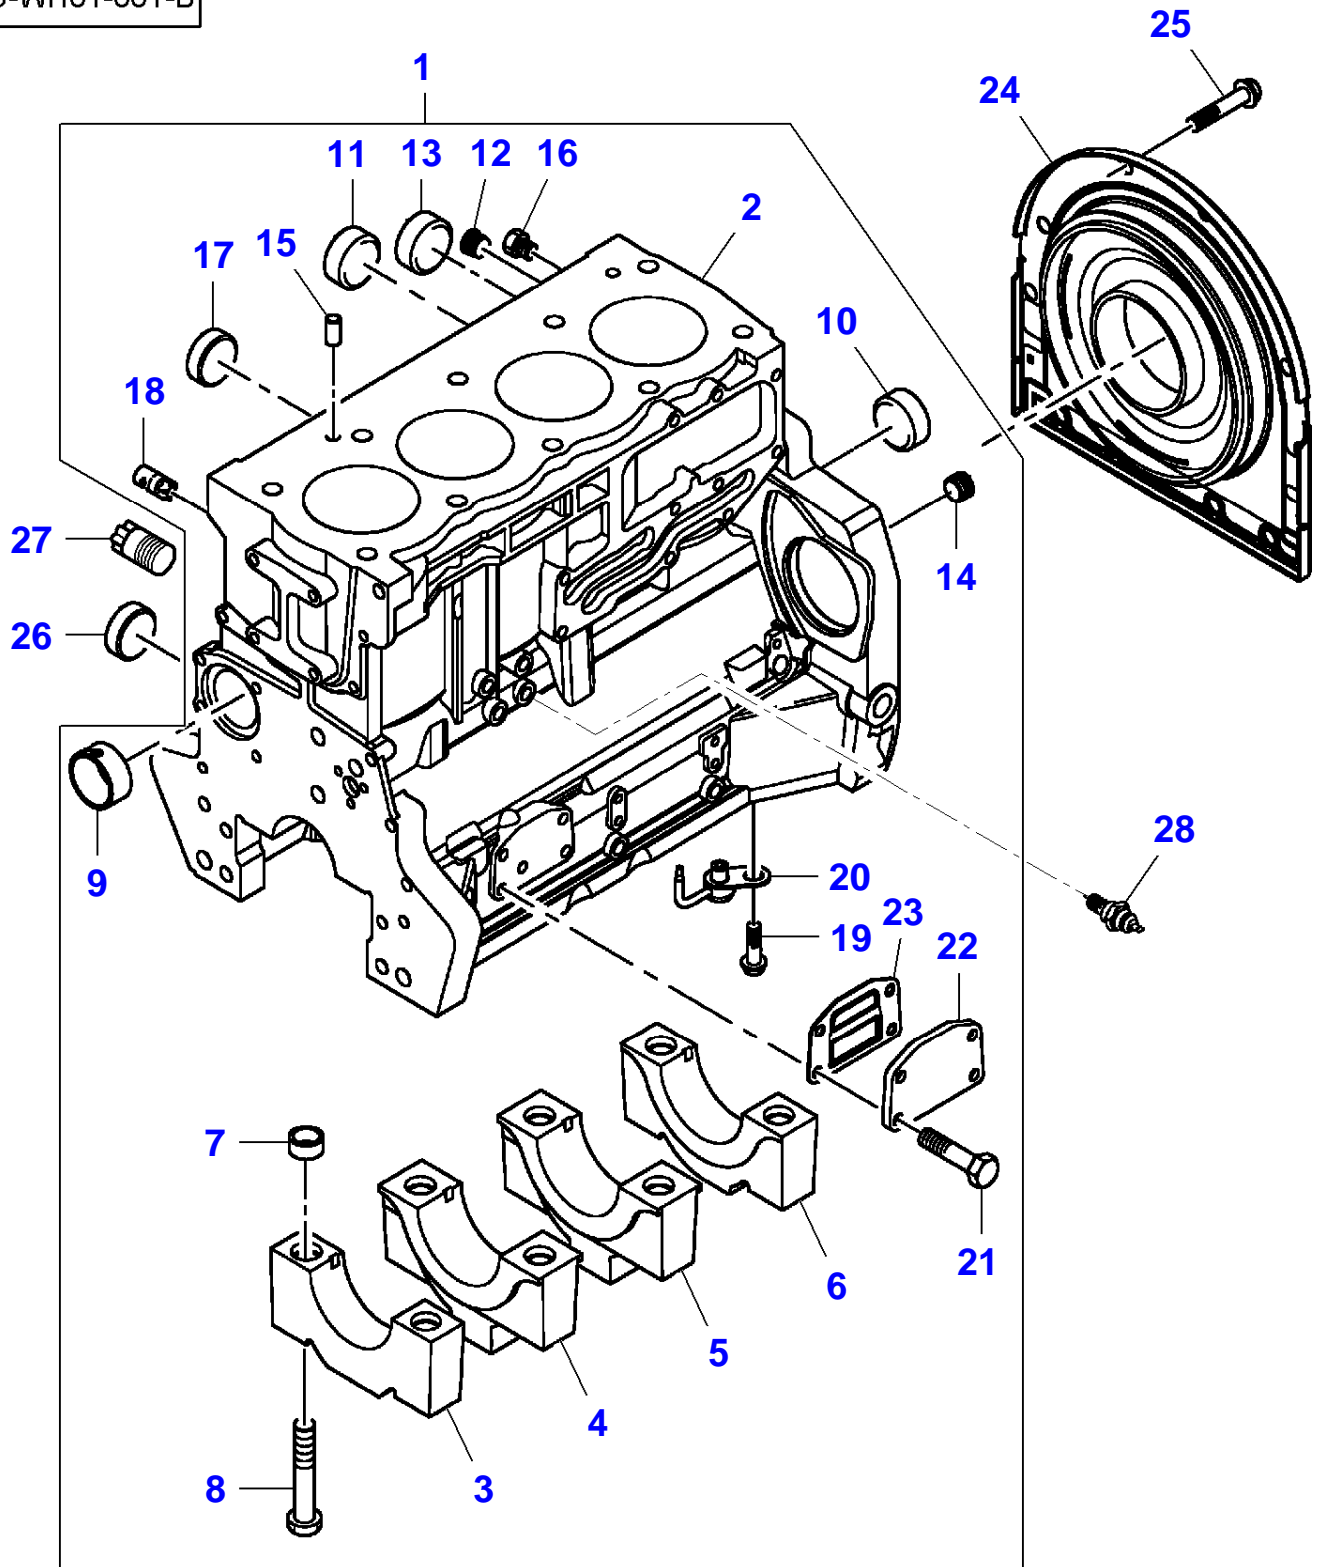

S-WH01-001-B

Cylinder Block - M.F 3435/45/55

Item	Part Number	Qty	Description	Comments
1	4225075M91	1	Kit,Cyl.Block	
	4225075E91	1	Cylinder Block	[A]
2		1	Cylinder Block	(1) Not serviced,order REF. 1
3		1	Bearing Cap	(1) Not serviced,order REF. 1
4		2	Bearing Cap	(1) Not serviced,order REF. 1
5		1	Bearing Cap	(1) Not serviced,order REF. 1
6		1	Bearing Cap	(1) Not serviced,order REF. 1
7	733072M1	10	Ring	(1)
8	1476108X1	10	Screw	(1)
9	4224829M1	1	Bush	(1)
10	4224874M1	1	Plug	(1)
11	4224873M1	2	Plug	(1)
12	363819X1	1	Plug	(1)
13	731354M1	1	Plug	(1)
14	4224863M1	1	Plug	(1)
15	4224009M1	2	Dowel	(1)
16	4224866M1	2	Plug	(1)
17	4224781M1	1	Plug	(1)
18	4224865M1	1	Bolt	(1)
19	3641648M1	4	Screw	(1)
20	4224717M1	4	Jet	(1)
21	3638435M1	4	Screw	(1)
22	4224936M1	1	Blanking Plate	(1)
23	4224973M1	1	Gasket	(1)
24	4224762M1	1	Housing	
25	4224860M1	10	Bolt	
26	4224782M1	1	Plug	
27	4225132M1	1	Plug	
28	4226132M1	1	Pressure Switch	

FOOTNOTE [A] STANDARD EXCHANGE