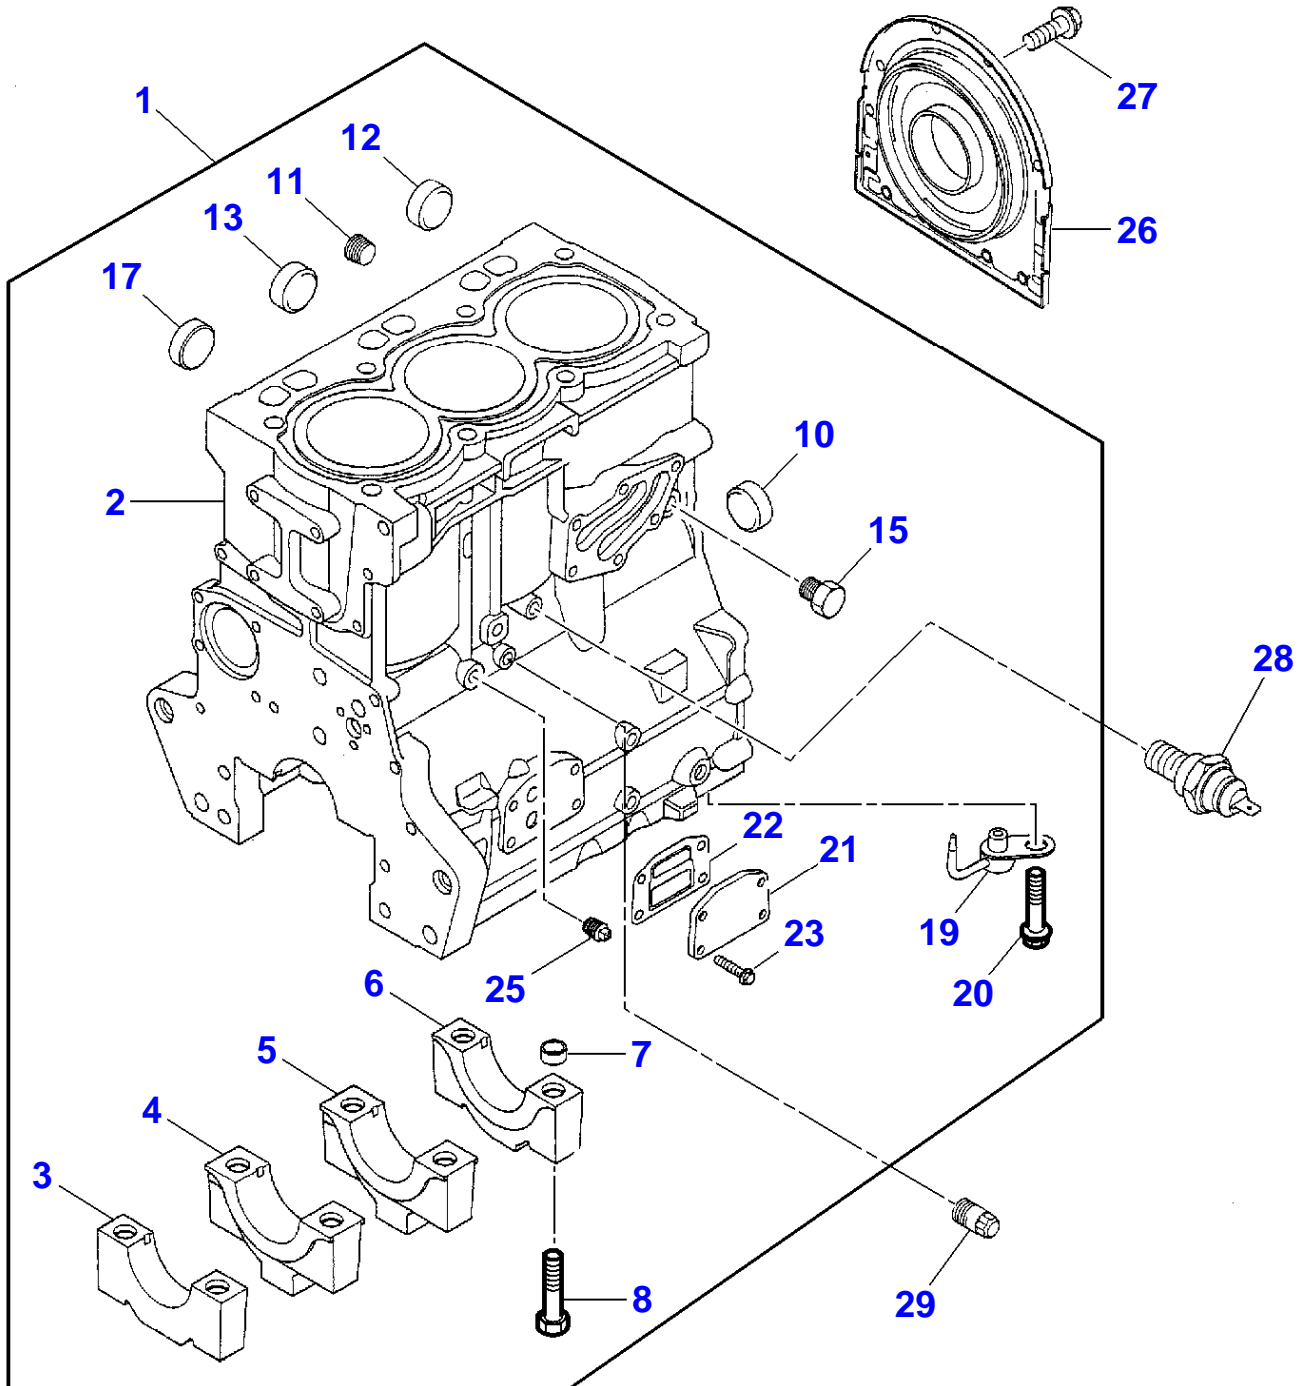

## Cylinder Block - M.F 3425

Item	Part Number	Qty	Description	Comments
1	4225300M91	1	Kit,Cyl.Block	
2		1	Cylinder Block	(1) Not serviced,order REF. 1
3		1	Bearing Cap	(1) Not serviced,order REF. 1
4		1	Bearing Cap	(1) Not serviced,order REF. 1
5		1	Bearing Cap	(1) Not serviced,order REF. 1
6		1	Bearing Cap	(1) Not serviced,order REF. 1
7		8	Ring	(1) Not serviced,order REF. 1
8	1476108X1	8	Screw	(1)
9	4224829M1	1	Bush	[A] (1)
10	4224874M1	1	Plug	(1)
11	363819X1	1	Plug	(1)
12	731354M1	1	Plug	(1)
13	4224873M1	2	Plug	(1)
14	4224863M1	1	Plug	[A] (1)
15	4224866M1	1	Plug	(1)
16	4225254M1	1	Water Pipe	[A] (1)
17	4224781M1	1	Plug	(1)
18	4224865M1	1	Bolt	[A] (1)
19	4224717M1	3	Jet	(1)
20	3641648M1	3	Screw	(1)
21	4224936M1	2	Blanking Plate	(1)
22	4224973M1	2	Gasket	(1)
23	3638435M1	8	Screw	(1)
24	4225132M1	1	Plug	[A] (1)
25	731996M1	1	Plug	(1)
26	4224762M1	1	Housing	
27	4224860M1	10	Bolt	
28	<b>4226132M1</b>	1	Pressure Switch	
29	4225132M1	1	Plug	