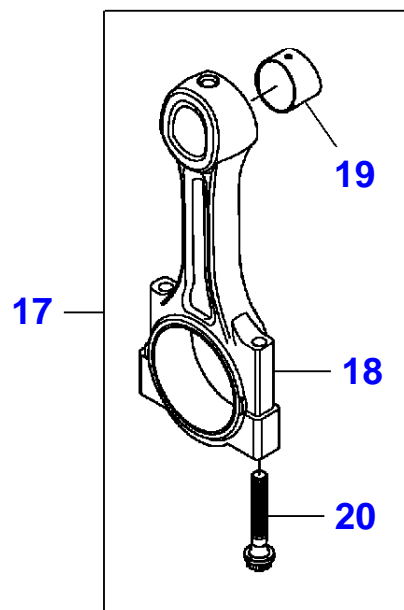

S-WH02-002-B

Crankshaft, Piston & Connecting Rods - M.F 3435/45/55

Item	Part Number	Qty	Description	Comments
1	4225086M91	1	Kit, Crankshaft	MF 3435
	4225085M91	1	Kit, Crankshaft	MF 3445/55
2		1	Crankshaft	(1) Not serviced,order REF. 1
3	4225059M91	1	Kit, Bearing	(1)
	4225060M91	X	Kit, Bearing	Thickness (+) 0.010"
	4225061M91	X	Kit, Bearing	Thickness (+) 0.020"
	4225062M91	X	Kit, Bearing	Thickness (+) 0.030"
4	4225063M91	1	Kit, Bearing	(1)
	4225064M91	X	Kit, Bearing	Thickness (+) 0.010"
	4225065M91	X	Kit, Bearing	Thickness (+) 0.020"
	4225066M91	X	Kit, Bearing	Thickness (+) 0.030"
5	747128M1	2	Thrust Washer	(1)
	735742M1	X	Washer	Thickness (+) 0.007"
6	747129M1	2	Thrust Washer	(1)
	735743M1	X	Washer	Thickness (+) 0.007"
7	70905845	1	Key	(1)
8	4224833M1	1	Gear	
9	4222867M1	1	Pulley,Crank	
10	4222401M1	1	Block	
11	748074M1	3	Screw	
12	4225018M91	4	Kit, Piston/Ring	MF 3435
	4225019M91	4	Kit, Piston/Ring	MF 3445/55
13		1	Piston	(12) Not serviced,order REF. 12
14		1	Piston Pin	(12) Not serviced,order REF. 12
15	4225135M1	2	Washer	(12)
16	4225073M91	1	Kit, Piston Ring	(12) MF 3435
	4225072M91	1	Kit, Piston Ring	(12) MF 3445/55
17	4225011M91	4	Kit, Conrod	Grade F
	4225012M91	4	Kit, Conrod	Grade G
	4225013M91	4	Kit, Conrod	Grade H
	4225014M91	4	Kit, Conrod	Grade J
	4225015M91	4	Kit, Conrod	Grade K
	4225016M91	4	Kit, Conrod	Grade L
18		1	Piston Rod	(17) Not serviced,order REF. 17
19	4224827M1	1	Bush	(17)
20	4224864M1	2	Bolt	(17)