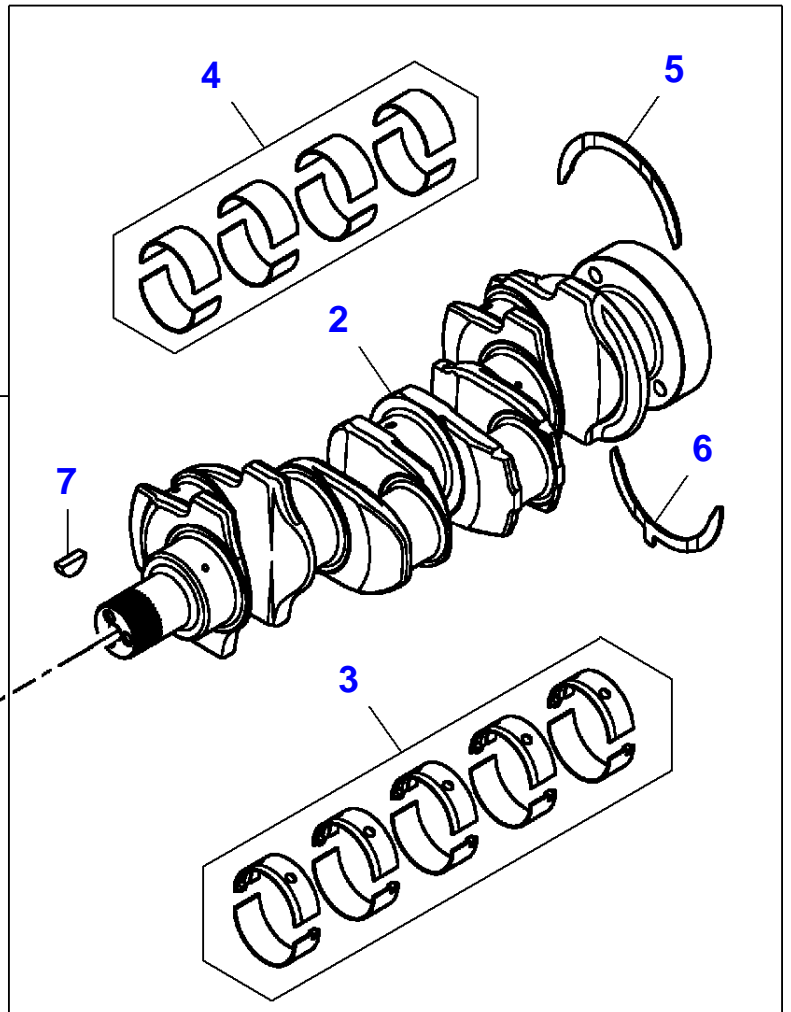

S-WH02-002-B

Crankshaft, Piston & Connecting Rods - M.F 3435/45/55

Item	Part Number	Qty	Description	Comments
1	4225086M91	1	Kit, Crankshaft	MF 3435
	4225085M91	1	Kit, Crankshaft	MF 3445/55
2		1	Crankshaft	(1) Not serviced,order REF. 1
3	4225059M91	1	Kit, Bearing	(1)
	4225060M91	X	Kit, Bearing	Thickness (+) 0.010"
	4225061M91	X	Kit, Bearing	Thickness (+) 0.020"
	4225062M91	X	Kit, Bearing	Thickness (+) 0.030"
4	4225063M91	1	Kit, Bearing	(1)
	4225064M91	X	Kit, Bearing	Thickness (+) 0.010"
	4225065M91	X	Kit, Bearing	Thickness (+) 0.020"
	4225066M91	X	Kit, Bearing	Thickness (+) 0.030"
5	747128M1	2	Thrust Washer	(1)
	735742M1	X	Washer	Thickness (+) 0.007"
6	747129M1	2	Thrust Washer	(1)
	735743M1	X	Washer	Thickness (+) 0.007"
7	70905845	1	Key	(1)
8	4224833M1	1	Gear	
9	4222867M1	1	Pulley,Crank	
10	4222401M1	1	Block	
11	748074M1	3	Screw	
12	4225018M91	4	Kit, Piston/Ring	MF 3435
	4225019M91	4	Kit, Piston/Ring	MF 3445/55
13		1	Piston	(12) Not serviced,order REF. 12
14		1	Piston Pin	(12) Not serviced,order REF. 12
15	4225135M1	2	Washer	(12)
16	4225073M91	1	Kit, Piston Ring	(12) MF 3435
	4225072M91	1	Kit, Piston Ring	(12) MF 3445/55
17	4225011M91	4	Kit, Conrod	Grade F
	4225012M91	4	Kit, Conrod	Grade G
	4225013M91	4	Kit, Conrod	Grade H
	4225014M91	4	Kit, Conrod	Grade J
	4225015M91	4	Kit, Conrod	Grade K
	4225016M91	4	Kit, Conrod	Grade L
18		1	Piston Rod	(17) Not serviced,order REF. 17
19	4224827M1	1	Bush	(17)
20	4224864M1	2	Bolt	(17)