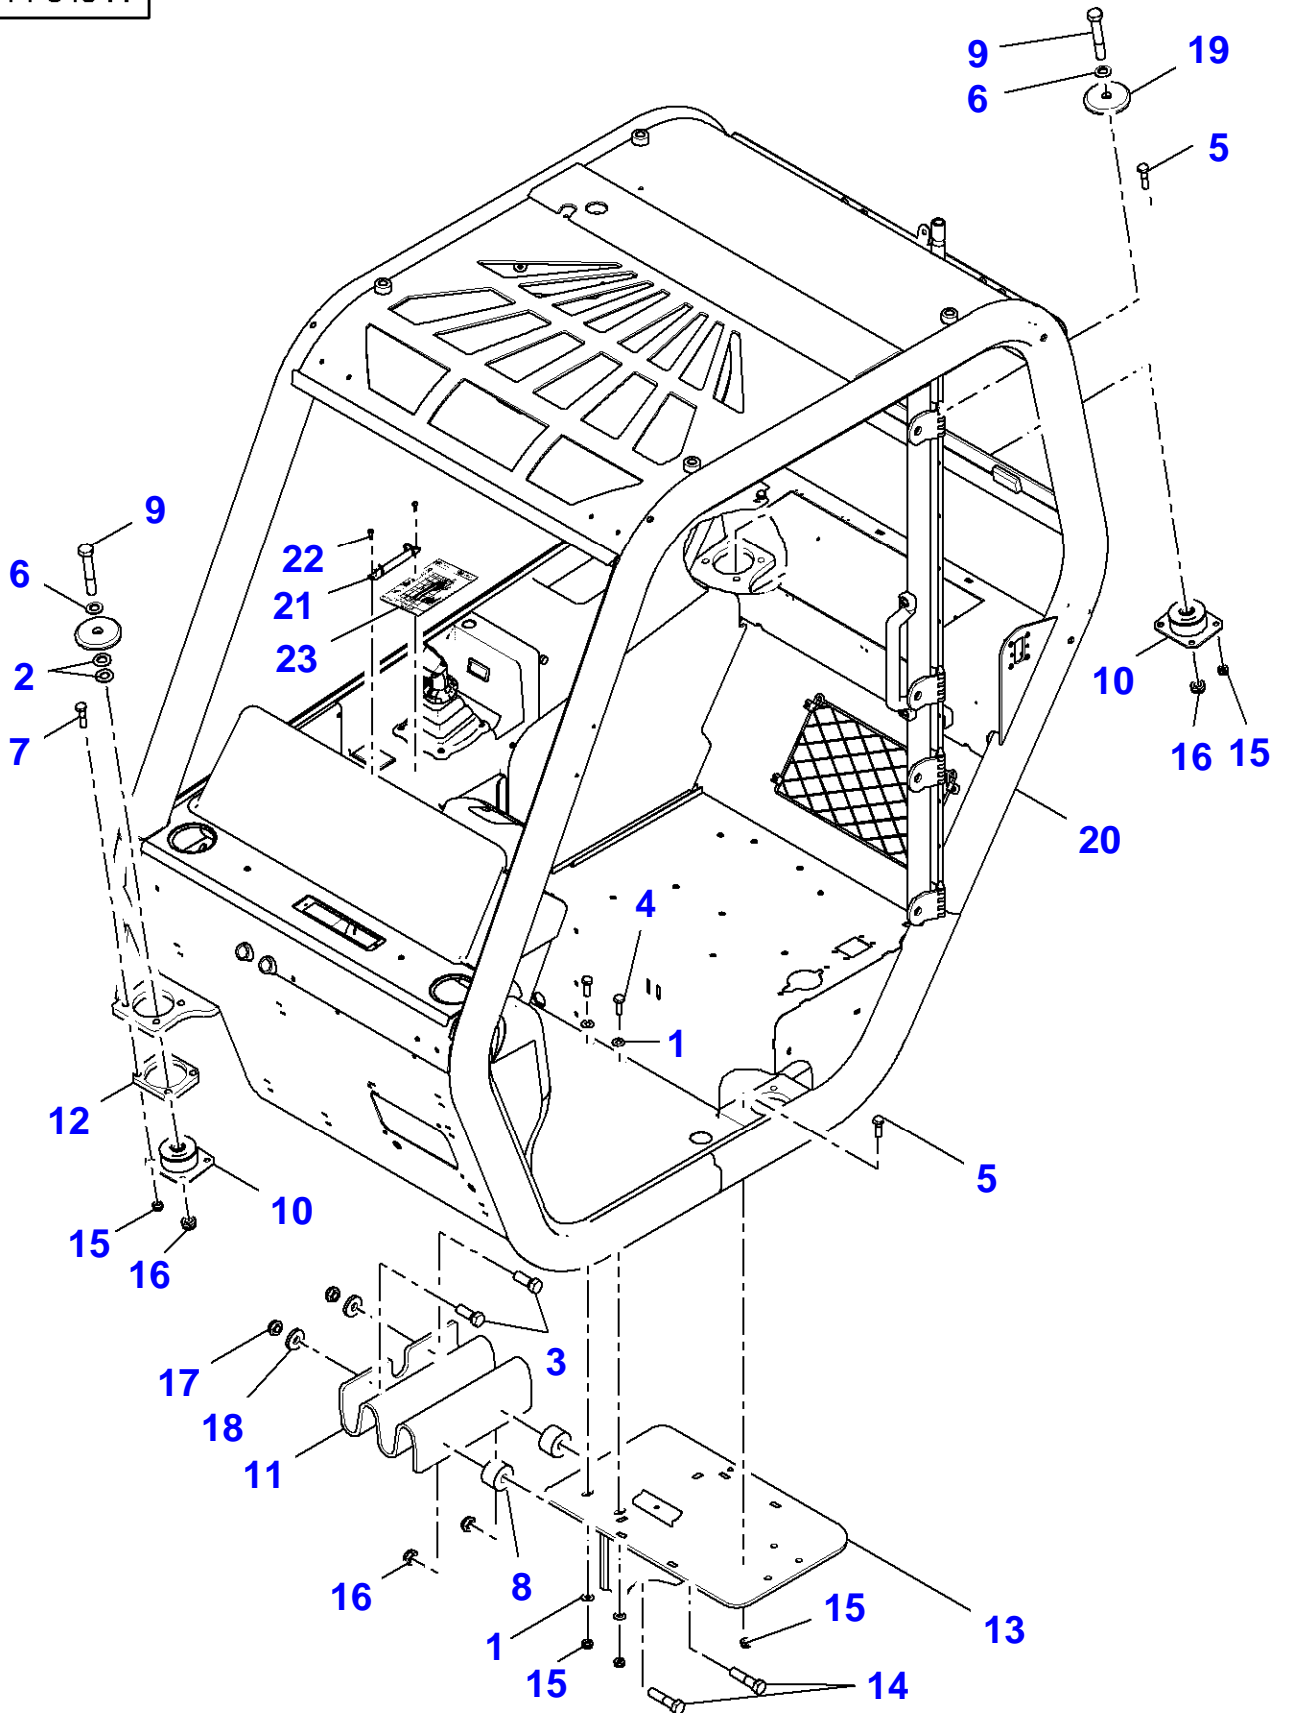

Engine Support

Item	Part Number	Qty	Description	Comments
1	4233694M1	2	Nut	
2	4232018M1	2	Hex Cap Screw	
3	3971916M1	1	Bolt	Repairs and replaces 4233539m1
4	4233620M1	2	Nut	
5	3973337M1	5	Washer	Repairs and replaces 4236646M1
6	4234170M1	1	Hex Cap Screw	
7	4232081M1	4	Nut	
8	3973304M1	2	Washer	Repairs and replaces 4232108M1
9	4236640M1	2	Pin	
10	4233992M1	X	Seal Section	Repairs and replaces 4236641M1
11		1	Seal	Not serviced,order item 27 Length 13.4" (340mm)
12		1	Seal	Not serviced,order item 17 Length 50" (1271mm)
13		1	Seal	Not serviced,order item 18 Length 14.8" (375mm)
14		1	Seal	Not serviced,order item 18 Length 14.8" (375mm)
15		1	Seal	Not serviced,order item 18 Length 6.3" (160mm)
16		1	Seal	Not serviced,order item18 Length 6.89" (175mm)
17	4234627M1	X	Seal	[A]
18	4233064M1	X	Seal	[A] Length 30m
19	3972683M1	1	Engine Bonnet	Repairs and replaces 4237466M1
20	4232983M1	1	Flat Washer	
21	4240127M1	1	Cable Tie	
22	4238221M1	1	Hex Cap Screw	
23	4232586M1	1	Hex Cap Screw	
24	4235434M1	2	Nut	
25	4238260M1	1	Support	
26	4237937M1	1	Protection.	
27	4233992M1	X	Seal Section	[A]
28	3973128M1	1	Plate	

FOOTNOTE [A] ORDER BY THE METER

6-B014-045-A