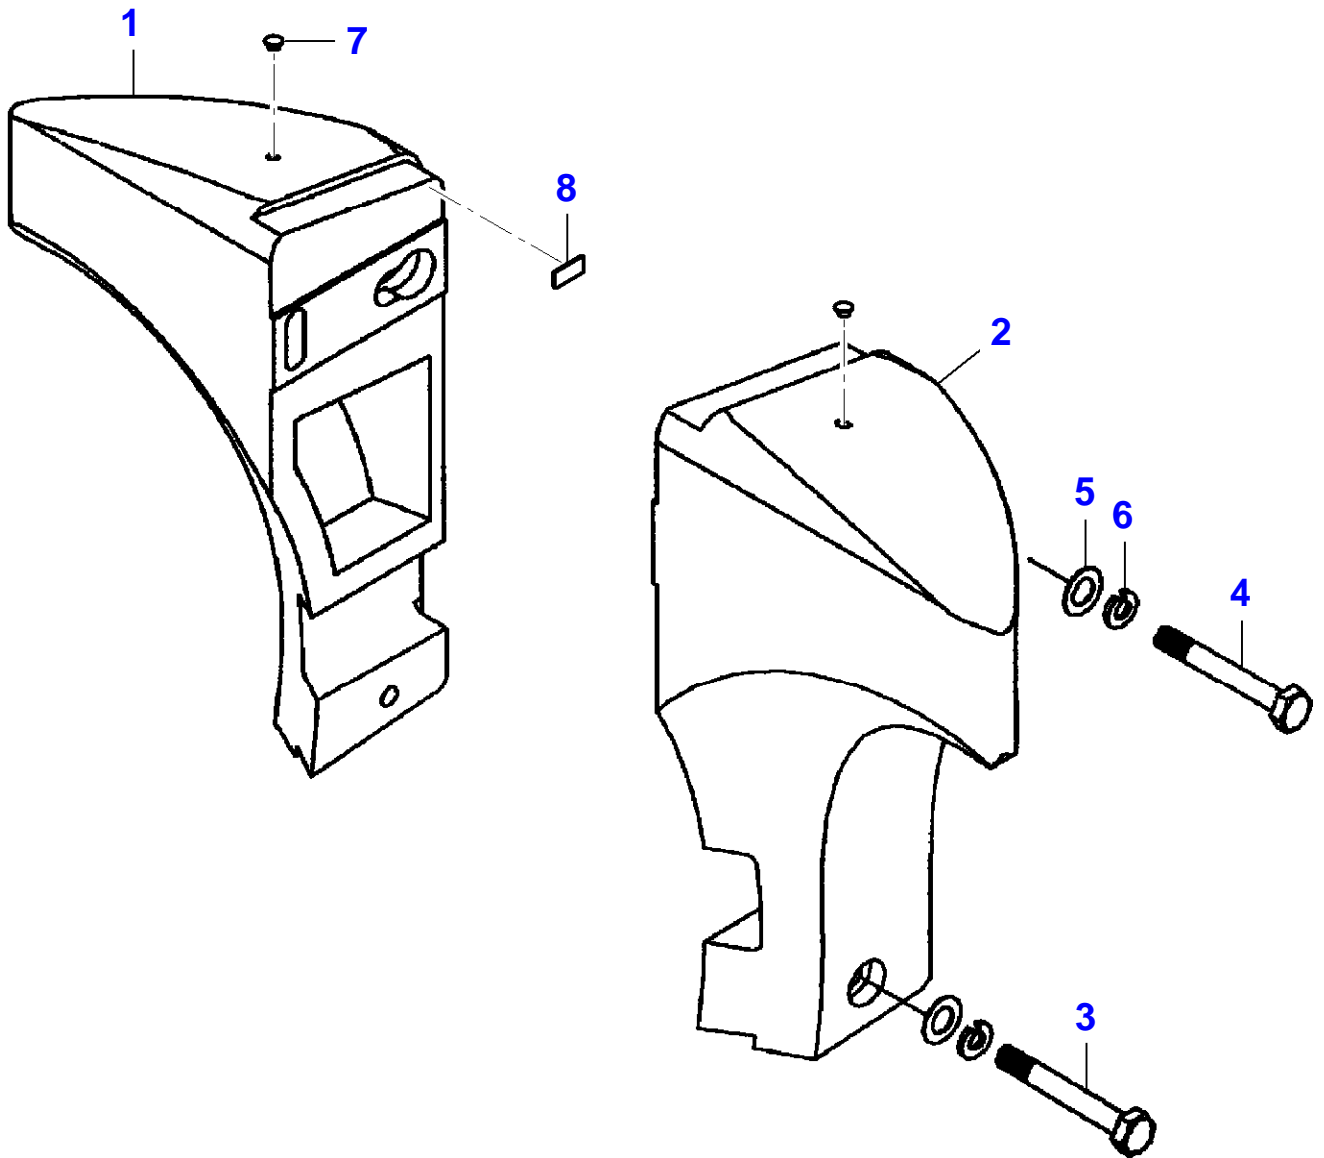

6-CA20-020-A

Frame

Item	Part Number	Qty	Description	Comments
1	4232028M1	2	Hex Cap Screw	
2	4232042M1	2	Grease Fitting	
3	4236971M1	1	Plate	
4	4232078M1	2	Nut	
5		1	Seal	Not serviced,order item 13 Length 6,9" (175mm)
6		1	Seal	Not serviced,order item 13 Length 42.5"(1080mm)
7		1	Seal	Not serviced,order item 13 Length 19.8" (504mm)
8		1	Seal	Not serviced,order item 13 Length 16.3"(414mm)
9		1	Seal	Not serviced,order item 13 Length 27.2"(690mm)
10	4237426M1	1	Chassis	
11	4232777M1	2	Reflector	
12	4240097M1	2	Rivet	Repairs and replaces 4236252m1
13	4233064M1	X	Seal	[A] Length 30m
14	4232983M1	4	Flat Washer	
15	4236041M1	1	Flat Washer	
16	4238221M1	1	Hex Cap Screw	Repairs and replaces 4232023M1
17	4232586M1	4	Hex Cap Screw	
18	4232028M1	2	Hex Cap Screw	
19	4232764M1	6	Tooth Washer	
20	4235434M1	4	Nut	
21	4236300M1	2	Flat Washer	
22	4237135M1	3	Plate	
23	4237140M1	1	Plate	
24	4237148M1	6	Screw	
25	4237149M1	6	Nut	
26	4238306M1	1	Cover	Repairs and replaces 4236738m1
27	4238301M1	1	Cover	Repairs and replaces 4237532m1
28	4232030M1	6	Hex Cap Screw	
29	4232876M1	6	Flat Washer	
30	4233263M1	1	Mirror	
31	3973645M1	1	Bracket	Right Hand
32	3973646M1	1	Bracket	Left Hand
33	4232078M1	6	Nut	
34	4237673M1	1	Stop	
35	4237609M1	2	Hex Socket Screw	
36	4237675M1	1	Stop	
37	4237607M1	2	Hex Socket Screw	
38	4237674M1	1	Stop	
39	4232596M1	2	Hex Socket Screw	

FOOTNOTE [A] ORDER BY THE METER

6-8475-003-B

Massey Ferguson

MF 8925 / 8926 TELESCOPIC HANDLERS (TIER 3) - |---> A8G6 13000 / |---> A8G7
13000 - 3906314

3906314

Counterweight - M.F 8925

Page010-0010

Item	Part Number	Qty	Description	Comments
1	4237445M1	1	Counterweight	Right Hand Repairs and replaces 4233248M1
2	4237444M1	1	Counterweight	Left Hand Repairs and replaces 4233249M1
3	4233251M1	2	Screw	
4	4233250M1	2	Screw	
5	4232582M1	4	Flat Washer	
6	4233119M1	4	Lock Washer	
7	3973323M1	2	Plug	Repairs and replaces 4235468M1
8	4235987M1	1	Band	Length 60mm