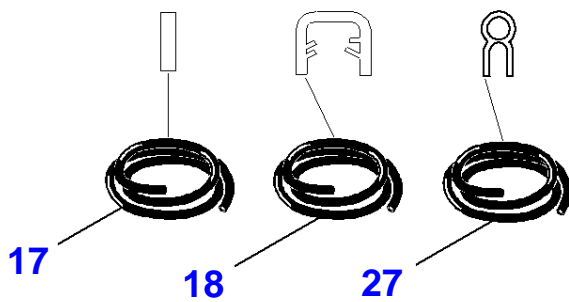

6-8969-003-D

Engine Support

Item	Part Number	Qty	Description	Comments
1	4233694M1	2	Nut	
2	4232018M1	2	Hex Cap Screw	
3	3971916M1	1	Bolt	Repairs and replaces 4233539m1
4	4233620M1	2	Nut	
5	3973337M1	5	Washer	Repairs and replaces 4236646M1
6	4234170M1	1	Hex Cap Screw	
7	4232081M1	4	Nut	
8	3973304M1	2	Washer	Repairs and replaces 4232108M1
9	4236640M1	2	Pin	
10	4233992M1	X	Seal Section	Repairs and replaces 4236641M1
11		1	Seal	Not serviced,order item 27 Length 13.4" (340mm)
12		1	Seal	Not serviced,order item 17 Length 50" (1271mm)
13		1	Seal	Not serviced,order item 18 Length 14.8" (375mm)
14		1	Seal	Not serviced,order item 18 Length 14.8" (375mm)
15		1	Seal	Not serviced,order item 18 Length 6.3" (160mm)
16		1	Seal	Not serviced,order item18 Length 6.89" (175mm)
17	4234627M1	X	Seal	[A]
18	4233064M1	X	Seal	[A] Length 30m
19	3972683M1	1	Engine Bonnet	Repairs and replaces 4237466M1
20	4232983M1	1	Flat Washer	
21	4240127M1	1	Cable Tie	
22	4238221M1	1	Hex Cap Screw	
23	4232586M1	1	Hex Cap Screw	
24	4235434M1	2	Nut	
25	4238260M1	1	Support	
26	4237937M1	1	Protection.	
27	4233992M1	X	Seal Section	[A]
28	3973128M1	1	Plate	

FOOTNOTE [A] ORDER BY THE METER