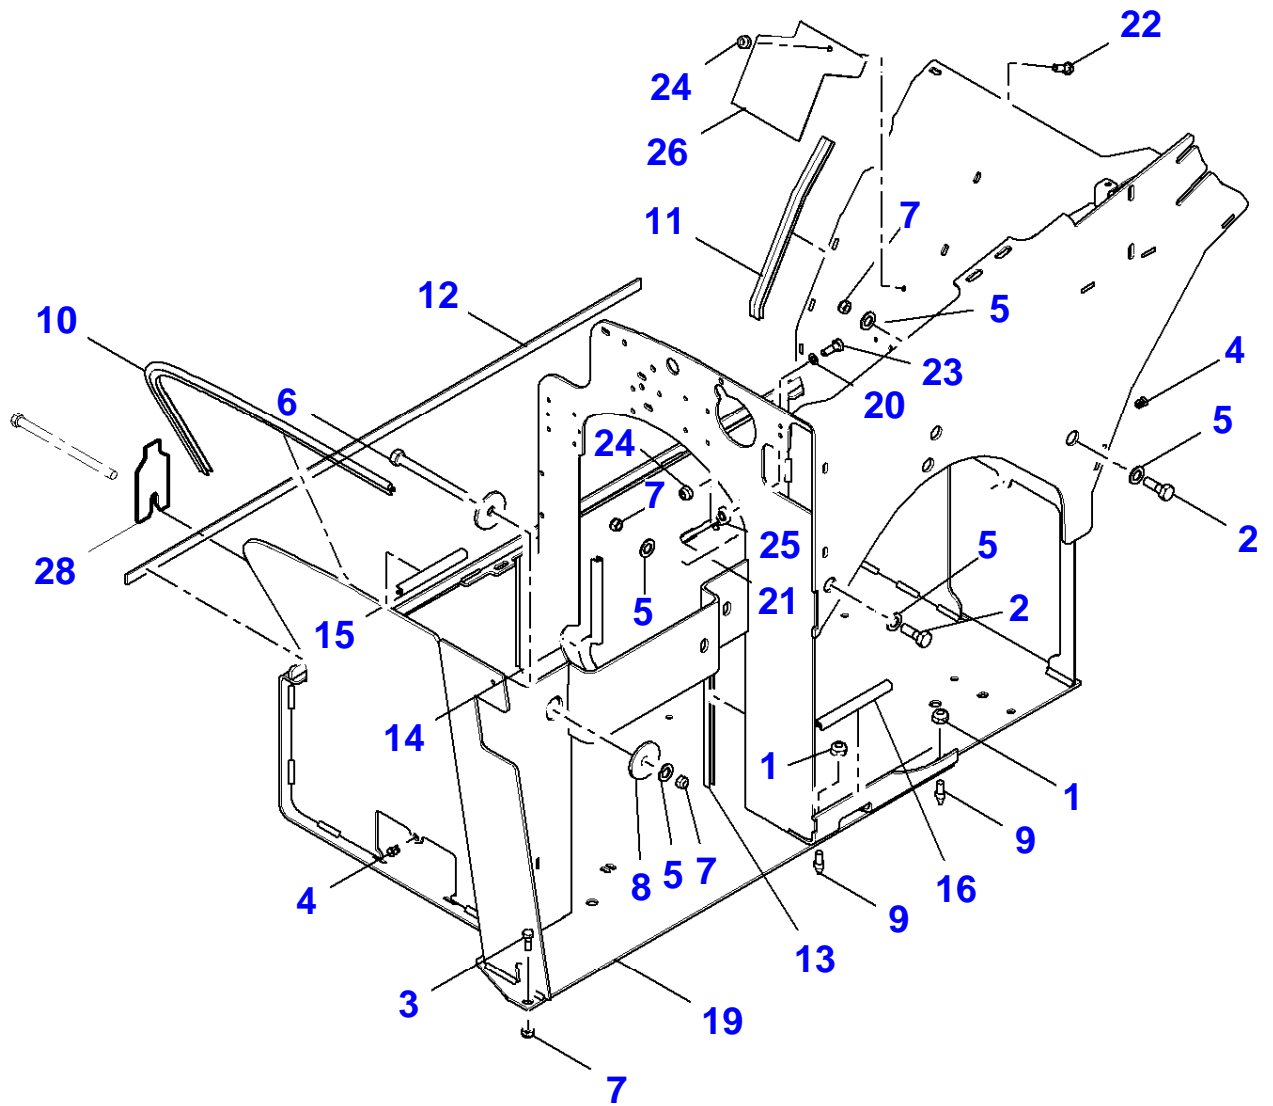

FOOTNOTE [A] ORDER BY THE METER

6-8969-003-D

Engine Support

Item	Part Number	Qty	Description	Comments
1	4233694M1	2	Nut	
2	4232018M1	2	Hex Cap Screw	
3	3971916M1	1	Bolt	Repairs and replaces 4233539m1
4	4233620M1	2	Nut	
5	3973337M1	5	Washer	Repairs and replaces 4236646M1
6	4234170M1	1	Hex Cap Screw	
7	4232081M1	4	Nut	
8	3973304M1	2	Washer	Repairs and replaces 4232108M1
9	4236640M1	2	Pin	
10	4233992M1	X	Seal Section	Repairs and replaces 4236641M1
11		1	Seal	Not serviced,order item 27 Length 13.4" (340mm)
12		1	Seal	Not serviced,order item 17 Length 50" (1271mm)
13		1	Seal	Not serviced,order item 18 Length 14.8" (375mm)
14		1	Seal	Not serviced,order item 18 Length 14.8" (375mm)
15		1	Seal	Not serviced,order item 18 Length 6.3" (160mm)
16		1	Seal	Not serviced,order item18 Length 6.89" (175mm)
17	4234627M1	X	Seal	[A]
18	4233064M1	X	Seal	[A] Length 30m
19	3972683M1	1	Engine Bonnet	Repairs and replaces 4237466M1
20	4232983M1	1	Flat Washer	
21	4240127M1	1	Cable Tie	
22	4238221M1	1	Hex Cap Screw	
23	4232586M1	1	Hex Cap Screw	
24	4235434M1	2	Nut	
25	4238260M1	1	Support	
26	4237937M1	1	Protection.	
27	4233992M1	X	Seal Section	[A]
28	3973128M1	1	Plate	