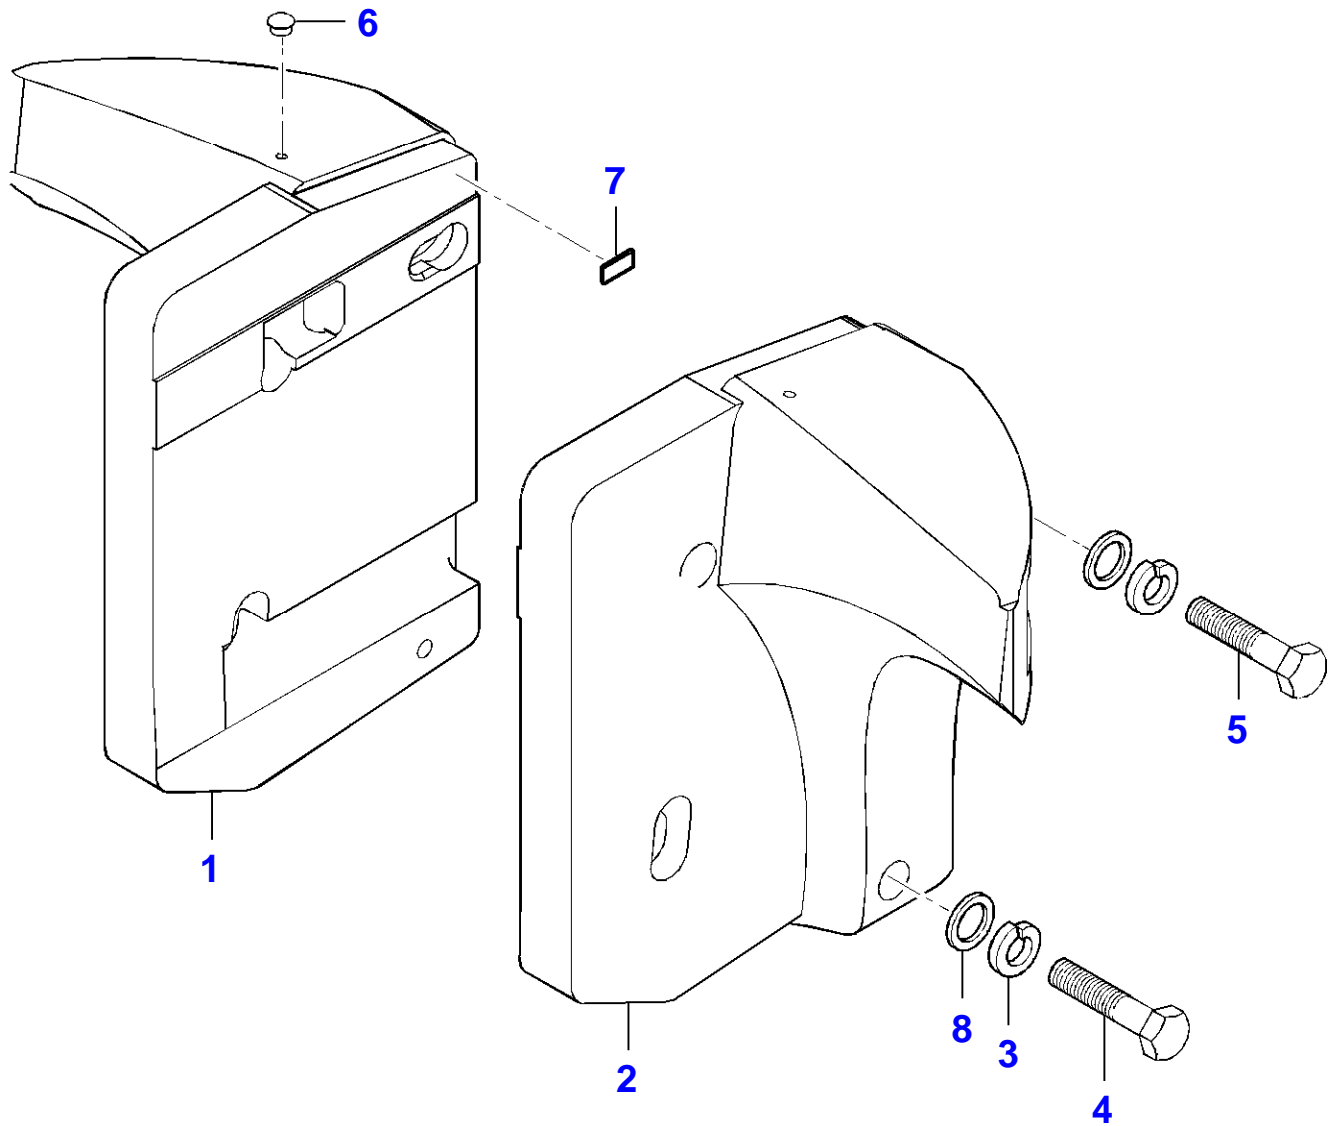

6-8475-004-B

Massey Ferguson

MF 8925 / 8926 TELESCOPIC HANDLERS (TIER 3) - |---> A8G6 13000 / |---> A8G7
13000 - 3906314

3906314

Counterweight - M.F 8926

Page010-0015

Item	Part Number	Qty	Description	Comments
1	4235466M1	1	Weight	Right Hand
2	4235467M1	1	Left Hand Weight	Left Hand
3	4233119M1	4	Lock Washer	
4	4233251M1	2	Screw	
5	4240102M1	2	Screw	
6	3973323M1	2	Plug	Repairs and replaces 4235468M1
7	4235987M1	1	Band	Length 60mm
8	4232582M1	4	Flat Washer