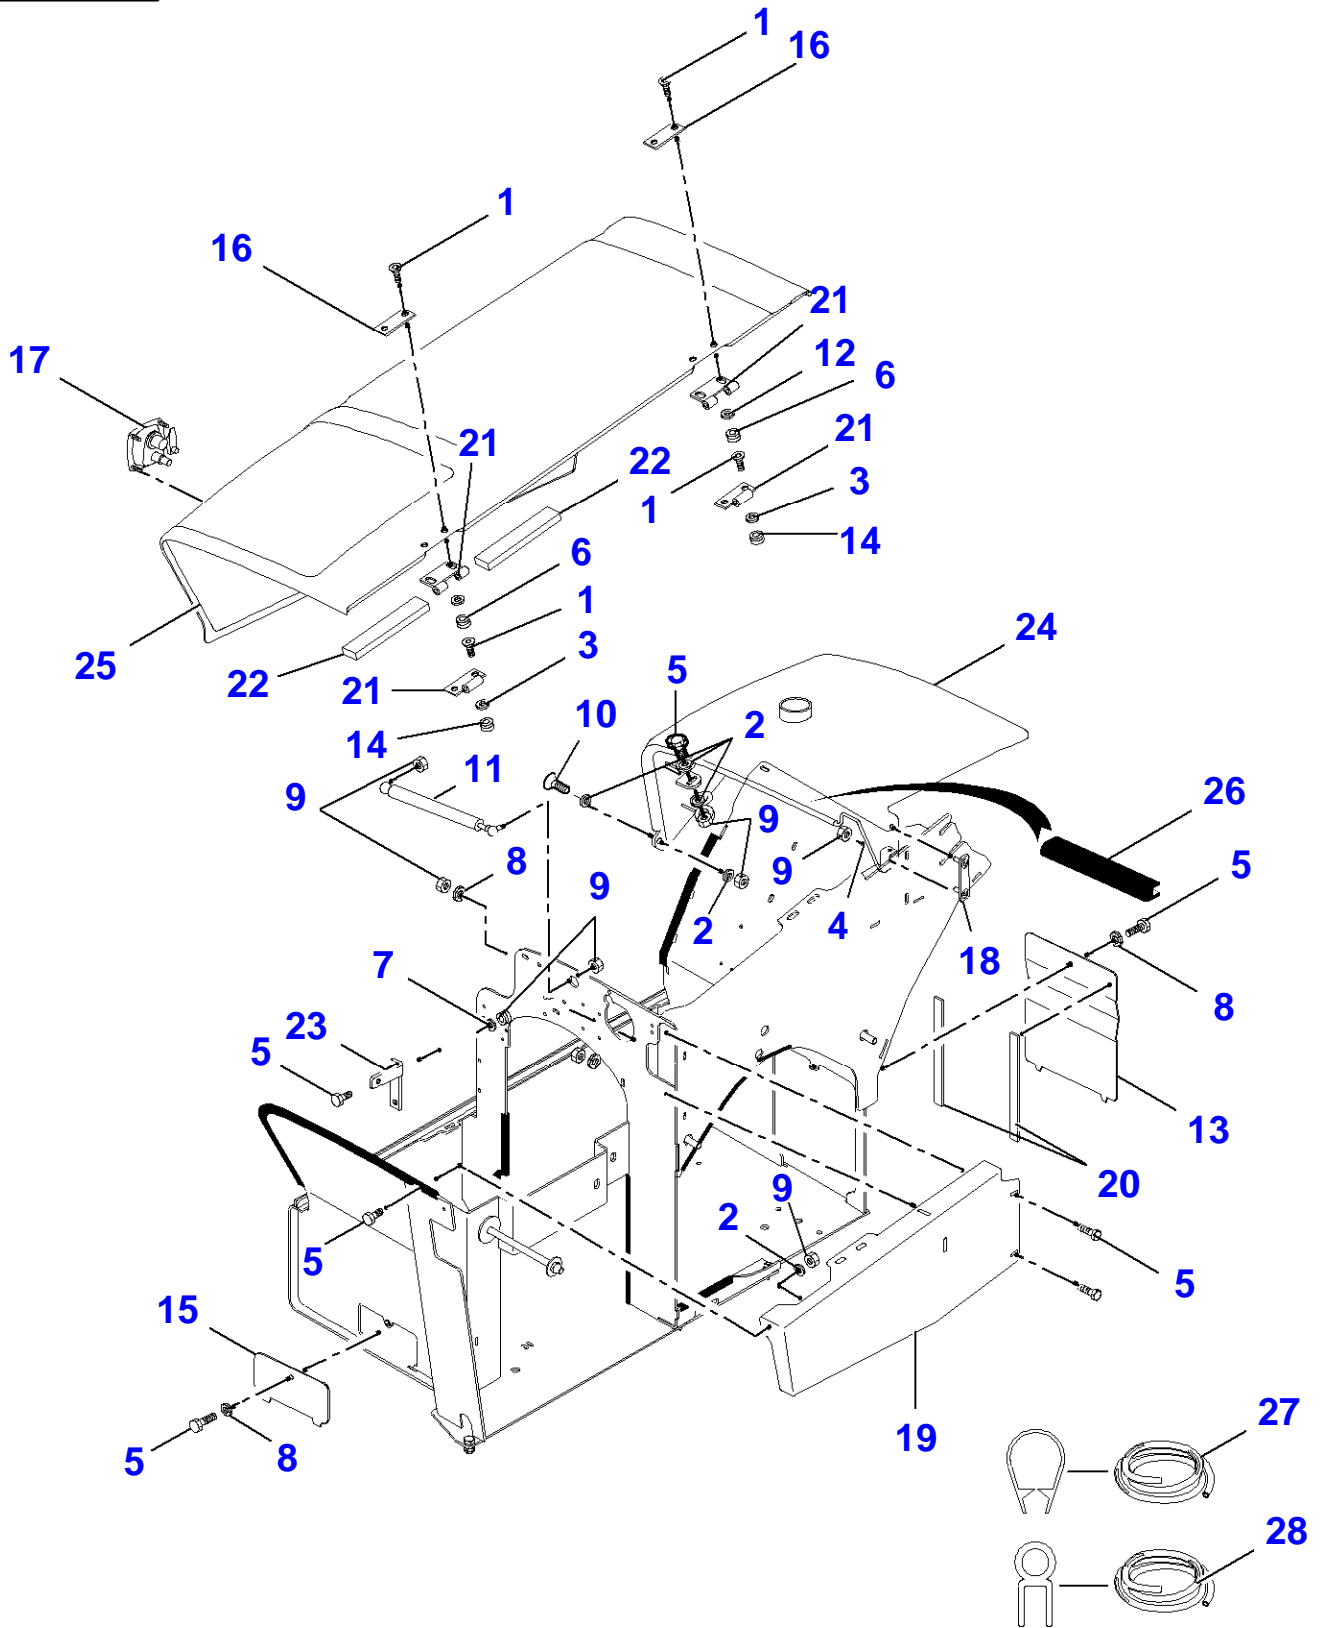

6-2304-003-B

Engine Cover

Page010-0025

Item	Part Number	Qty	Description	Comments
1	4236572M1	8	Screw	
2	4232983M1	5	Flat Washer	
3	4232581M1	4	Flat Washer	
4	4236041M1	2	Flat Washer	
5	4240637M1	8	Screw	Repairs and replaces 4232024M1
6	4232968M1	4	Nut	
7	4240121M1	2	Flat Washer	Repairs and replaces 4232763m1
8	4232764M1	4	Tooth Washer	
9	4235434M1	9	Nut	
10	4236324M1	1	Screw	
11	4233258M1	1	Ram	
12	3973333M1	4	Washer	Repairs and replaces 4236300M1
13	4235438M1	1	Plate	
14	4232078M1	4	Nut	
15	4236523M1	1	Shield	
16	4236515M1	2	Plate	
17	4236015M1	1	Lock	
18	4237129M1	1	Plate	
19	4237130M1	1	Plate	
20	4237760M1	2	Insulator	
21	4236575M1	2	Hinge	
22		2	Seal	Not serviced,order item 27 Length 10" (255mm)
23	4237312M1	1	Support	
24	4237966M1	1	Engine Bonnet	Repairs and replaces 4238241M1
25	4237967M1	1	Engine Bonnet	4238242M1
26		1	Seal	Not serviced,order item 28 Length 37.4"(950mm)
27	4237954M1	X	Seal	[A]
28	4234128M1	X	Seal	[A] Repairs and replaces 4237155m1

FOOTNOTE [A] ORDER BY THE METER