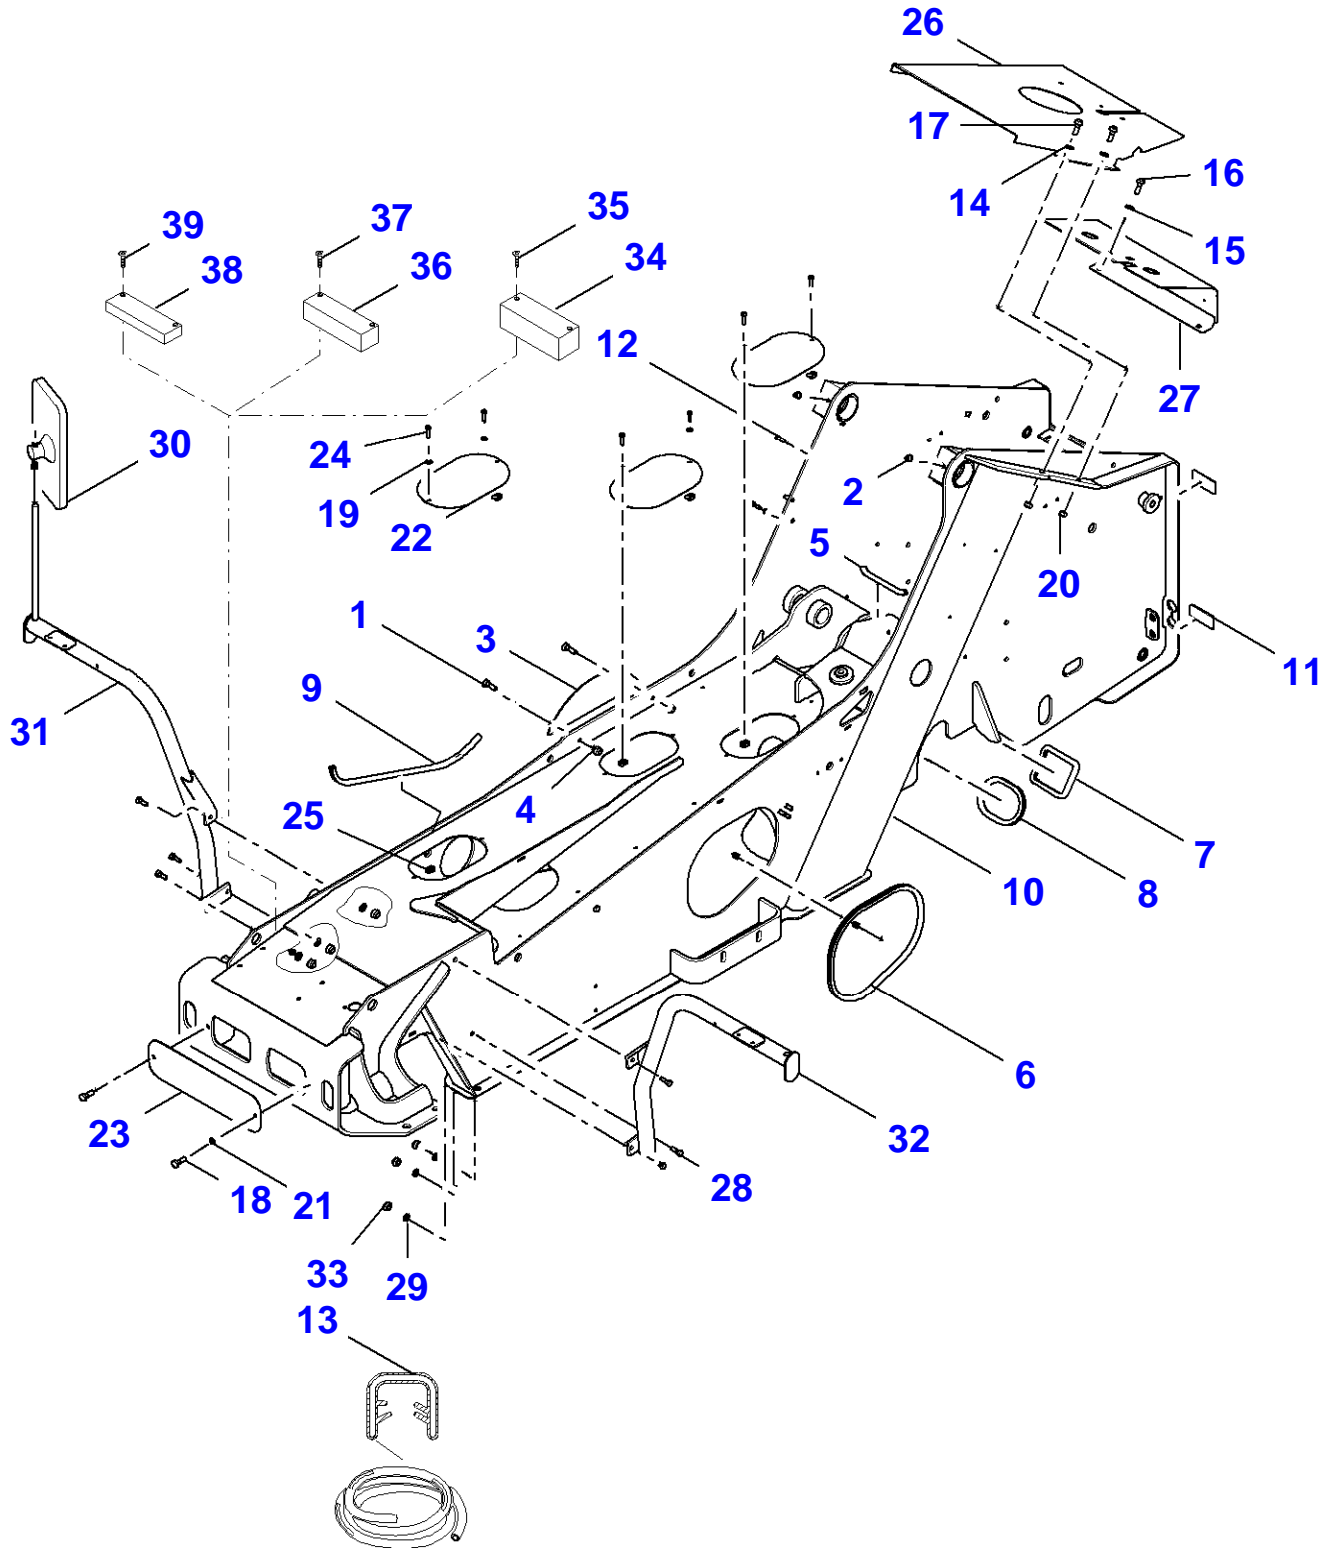

6-CA20-020-A

Frame

Item	Part Number	Qty	Description	Comments
1	4232028M1	2	Hex Cap Screw	
2	4232042M1	2	Grease Fitting	
3	4236971M1	1	Plate	
4	4232078M1	2	Nut	
5		1	Seal	Not serviced,order item 13 Length 6,9" (175mm)
6		1	Seal	Not serviced,order item 13 Length 42.5"(1080mm)
7		1	Seal	Not serviced,order item 13 Length 19.8" (504mm)
8		1	Seal	Not serviced,order item 13 Length 16.3"(414mm)
9		1	Seal	Not serviced,order item 13 Length 27.2"(690mm)
10	4237426M1	1	Chassis	
11	4232777M1	2	Reflector	
12	4240097M1	2	Rivet	Repairs and replaces 4236252m1
13	4233064M1	X	Seal	[A] Length 30m
14	4232983M1	4	Flat Washer	
15	4236041M1	1	Flat Washer	
16	4238221M1	1	Hex Cap Screw	Repairs and replaces 4232023M1
17	4232586M1	4	Hex Cap Screw	
18	4232028M1	2	Hex Cap Screw	
19	4232764M1	6	Tooth Washer	
20	4235434M1	4	Nut	
21	4236300M1	2	Flat Washer	
22	4237135M1	3	Plate	
23	4237140M1	1	Plate	
24	4237148M1	6	Screw	
25	4237149M1	6	Nut	
26	4238306M1	1	Cover	Repairs and replaces 4236738m1
27	4238301M1	1	Cover	Repairs and replaces 4237532m1
28	4232030M1	6	Hex Cap Screw	
29	4232876M1	6	Flat Washer	
30	4233263M1	1	Mirror	
31	3973645M1	1	Bracket	Right Hand
32	3973646M1	1	Bracket	Left Hand
33	4232078M1	6	Nut	
34	4237673M1	1	Stop	
35	4237609M1	2	Hex Socket Screw	
36	4237675M1	1	Stop	
37	4237607M1	2	Hex Socket Screw	
38	4237674M1	1	Stop	
39	4232596M1	2	Hex Socket Screw	

FOOTNOTE [A] ORDER BY THE METER

6-8475-003-B

Massey Ferguson

MF 8925 / 8926 TELESCOPIC HANDLERS (TIER 3) - |---> A8G6 13000 / |---> A8G7
13000 - 3906314

3906314

Counterweight - M.F 8925

Page010-0010

Item	Part Number	Qty	Description	Comments
1	4237445M1	1	Counterweight	Right Hand Repairs and replaces 4233248M1
2	4237444M1	1	Counterweight	Left Hand Repairs and replaces 4233249M1
3	4233251M1	2	Screw	
4	4233250M1	2	Screw	
5	4232582M1	4	Flat Washer	
6	4233119M1	4	Lock Washer	
7	3973323M1	2	Plug	Repairs and replaces 4235468M1
8	4235987M1	1	Band	Length 60mm