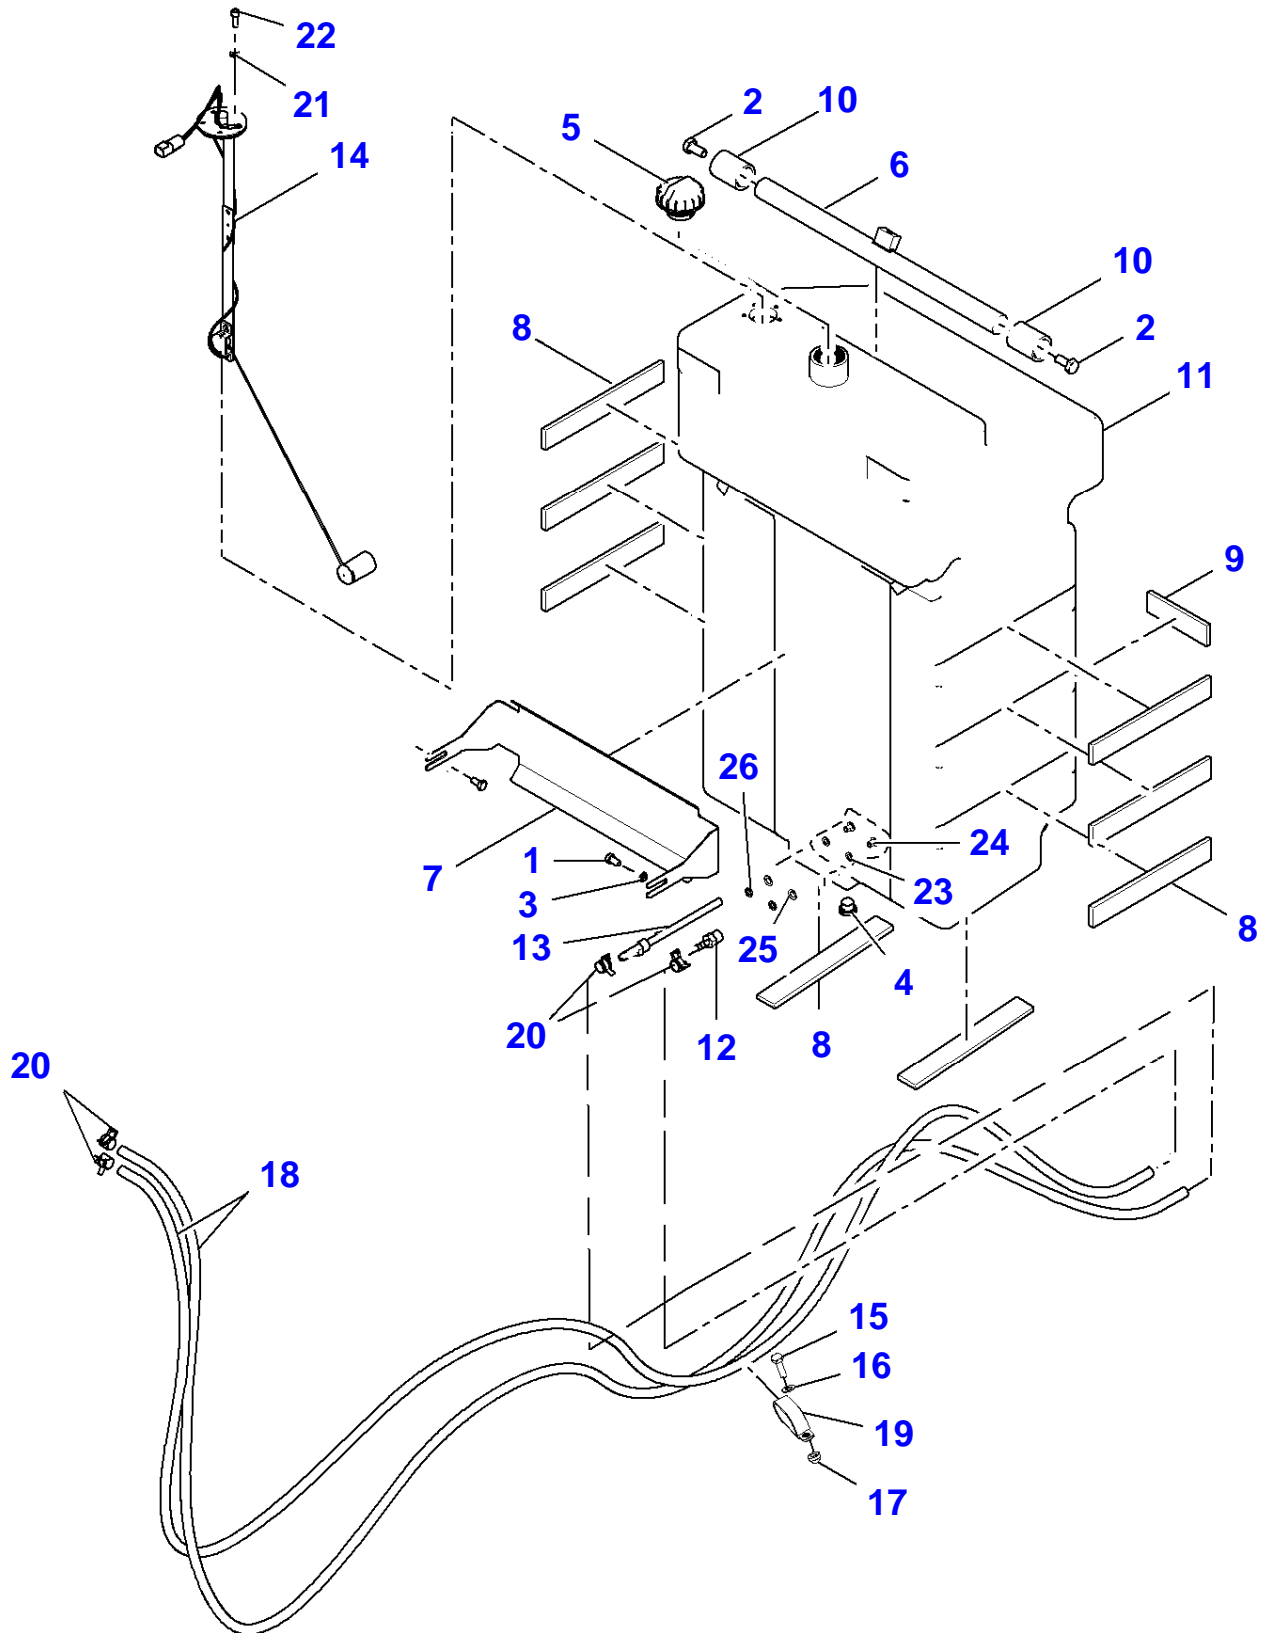

6-IS35-011-C

Fuel System - Fuel Tank & Attachments

Page010-0020

Item	Part Number	Qty	Description	Comments
1	3972739M1	2	Bolt	Repairs and replaces 4232022M1
2	4233131M1	2	Hex Cap Screw	
3	4232124M1	2	Flat Washer	
4	4232095M1	1	Plug	
5	4235991M1	1	Tank Cap	
6	4235990M1	1	Stop	
7	4235989M1	1	Shield	
8	4235988M1	8	Insulation	
9	4235987M1	1	Band	
10	4235986M1	2	Sleeve	
11	4235985M1	1	Fuel Tank	
12	4235984M1	1	Stub	
13	4235983M1	1	Stub	
14	4238297M1	1	Fuel Gauge	Repairs and replaces 4236124m1
15	4238221M1	1	Hex Cap Screw	Repairs and replaces 4232023M1
16	4240121M1	1	Flat Washer	
17	4235434M1	1	Nut	
18	4237131M1	2	Fuel Hose	
19	4240164M1	1	Clamp	
20	4240165M1	4	Clamp	Repairs and replaces 4232166m1
21	4232595M1	5	Lock Washer	
22	4232071M1	5	Hex Socket Screw	
23	3971907M1	2	Gasket	
24	3971906M1	2	Fitting	WITH ITEM 25-26
25		2	Washer	(24) Not serviced,order item 24
26		2	Nut	(24) Not serviced,order item 24