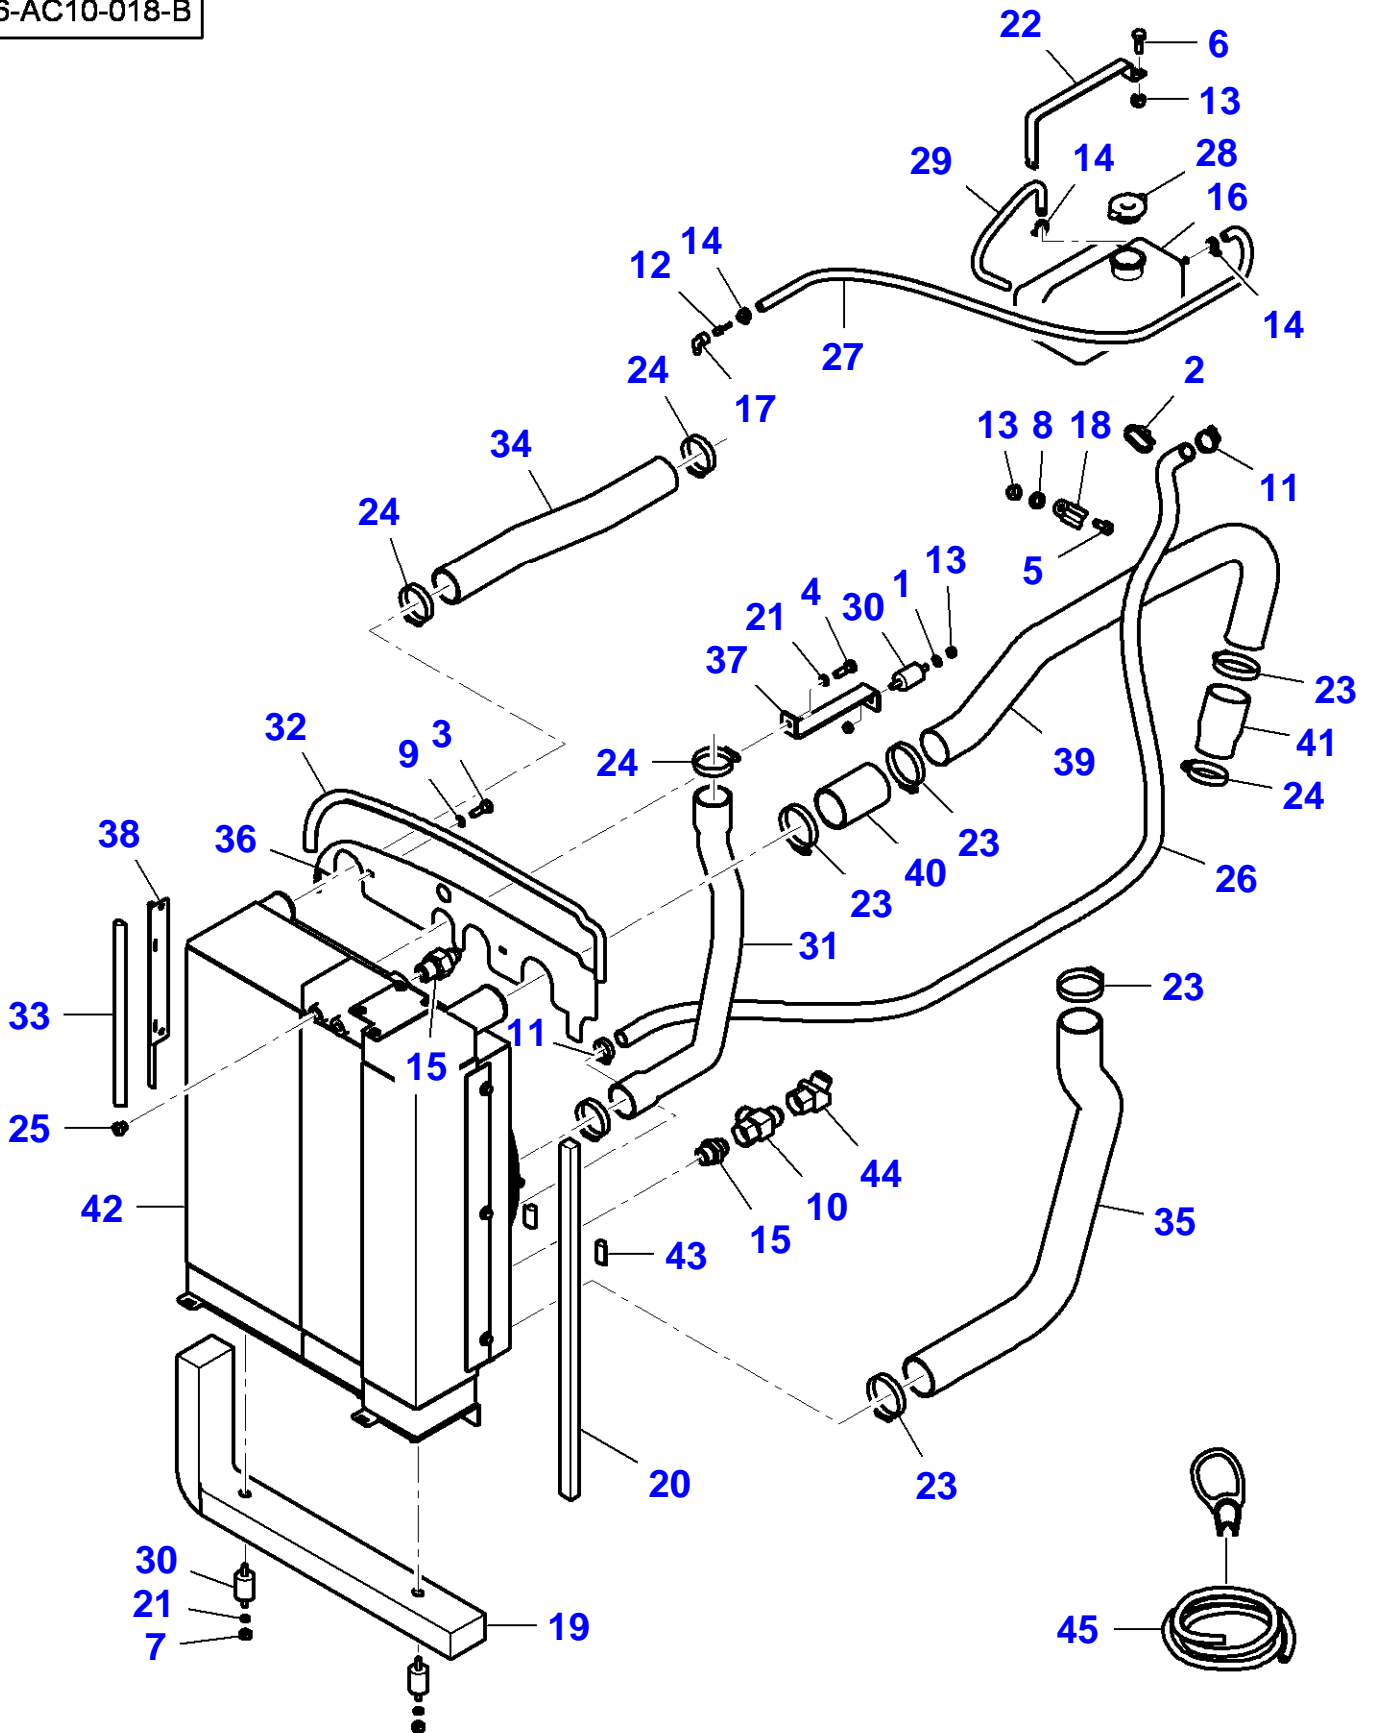

MF 8947 T3 (A8HH13000-99999) / MF 8947 CD T3 (A8HJ13000-99999) TELESCOPIC HANDLERS
6-AC10-018-B

6-AC10-018-B

COOLING SYSTEM

Item	Part Number	Qty	Description Comments
1	4232983M1	1	FLAT WASHER
2	4238208M1	1	CABLE TIE REPAIRS AND REPLACES 4233899M1
3	4232021M1	2	HEX CAP SCREW
4	4238221M1	1	HEX CAP SCREW REPAIRS AND REPLACES 4232023M1
5	4240637M1	1	SCREW REPAIRS AND REPLACES 4232024M1
6	4232586M1	1	HEX CAP SCREW
7	3971092M1	2	NUT REPAIRS AND REPLACES 4233215m1
8	4240121M1	1	FLAT WASHER
9	4232981M1	2	FLAT WASHER
10	4240288M1	1	T-PIECE
11	4232126M1	2	HOSE CLIP
12	4232699M1	1	UNION
13	4235434M1	4	NUT
14	4240165M1	3	CLAMP REPAIRS AND REPLACES 4232166M1
15	4236305M1	2	UNION REPAIRS AND REPLACES 4236525M1
16	4233951M1	1	WATER TANK
17	4232660M1	1	ELBOW UNION
18	4234141M1	1	CLAMP
19	4233760M1	1	FOAM
20	4233759M1	1	FOAM
21	4235646M1	3	FLAT WASHER
22	4234111M1	1	STRAP
23	4233299M1	5	COLLAR
24	4233303M1	5	HOSE CLIP
25	4232095M1	1	PLUG
26	4236671M1	1	WATER HOSE
27	4236674M1	1	WATER HOSE
28	3973377M1	1	TANK CAP
29	4236673M1	1	WATER HOSE
30	4236650M1	3	SUPPORT
31	4236669M1	1	WATER HOSE
32		1	SEAL 37,4" (950 mm) NOT SERVICED,ORDER REF. 45
33		1	SEAL 14,2" (360 mm) NOT SERVICED,ORDER REF. 45
34	4238251M1	1	WATER HOSE
35	4238252M1	1	WATER HOSE
36	4240420M1	1	PLATE
37	4238254M1	1	BRACKET
38	4238255M1	1	PLATE
39	4238256M1	1	PIPE
40	4238257M1	1	REDUCER
41	4238258M1	1	REDUCER
42	4238259M1	1	RADIATOR SEE PAGE 01-0005
43		2	SEAL 1,4" (35 mm) NOT SERVICED,ORDER REF. 45