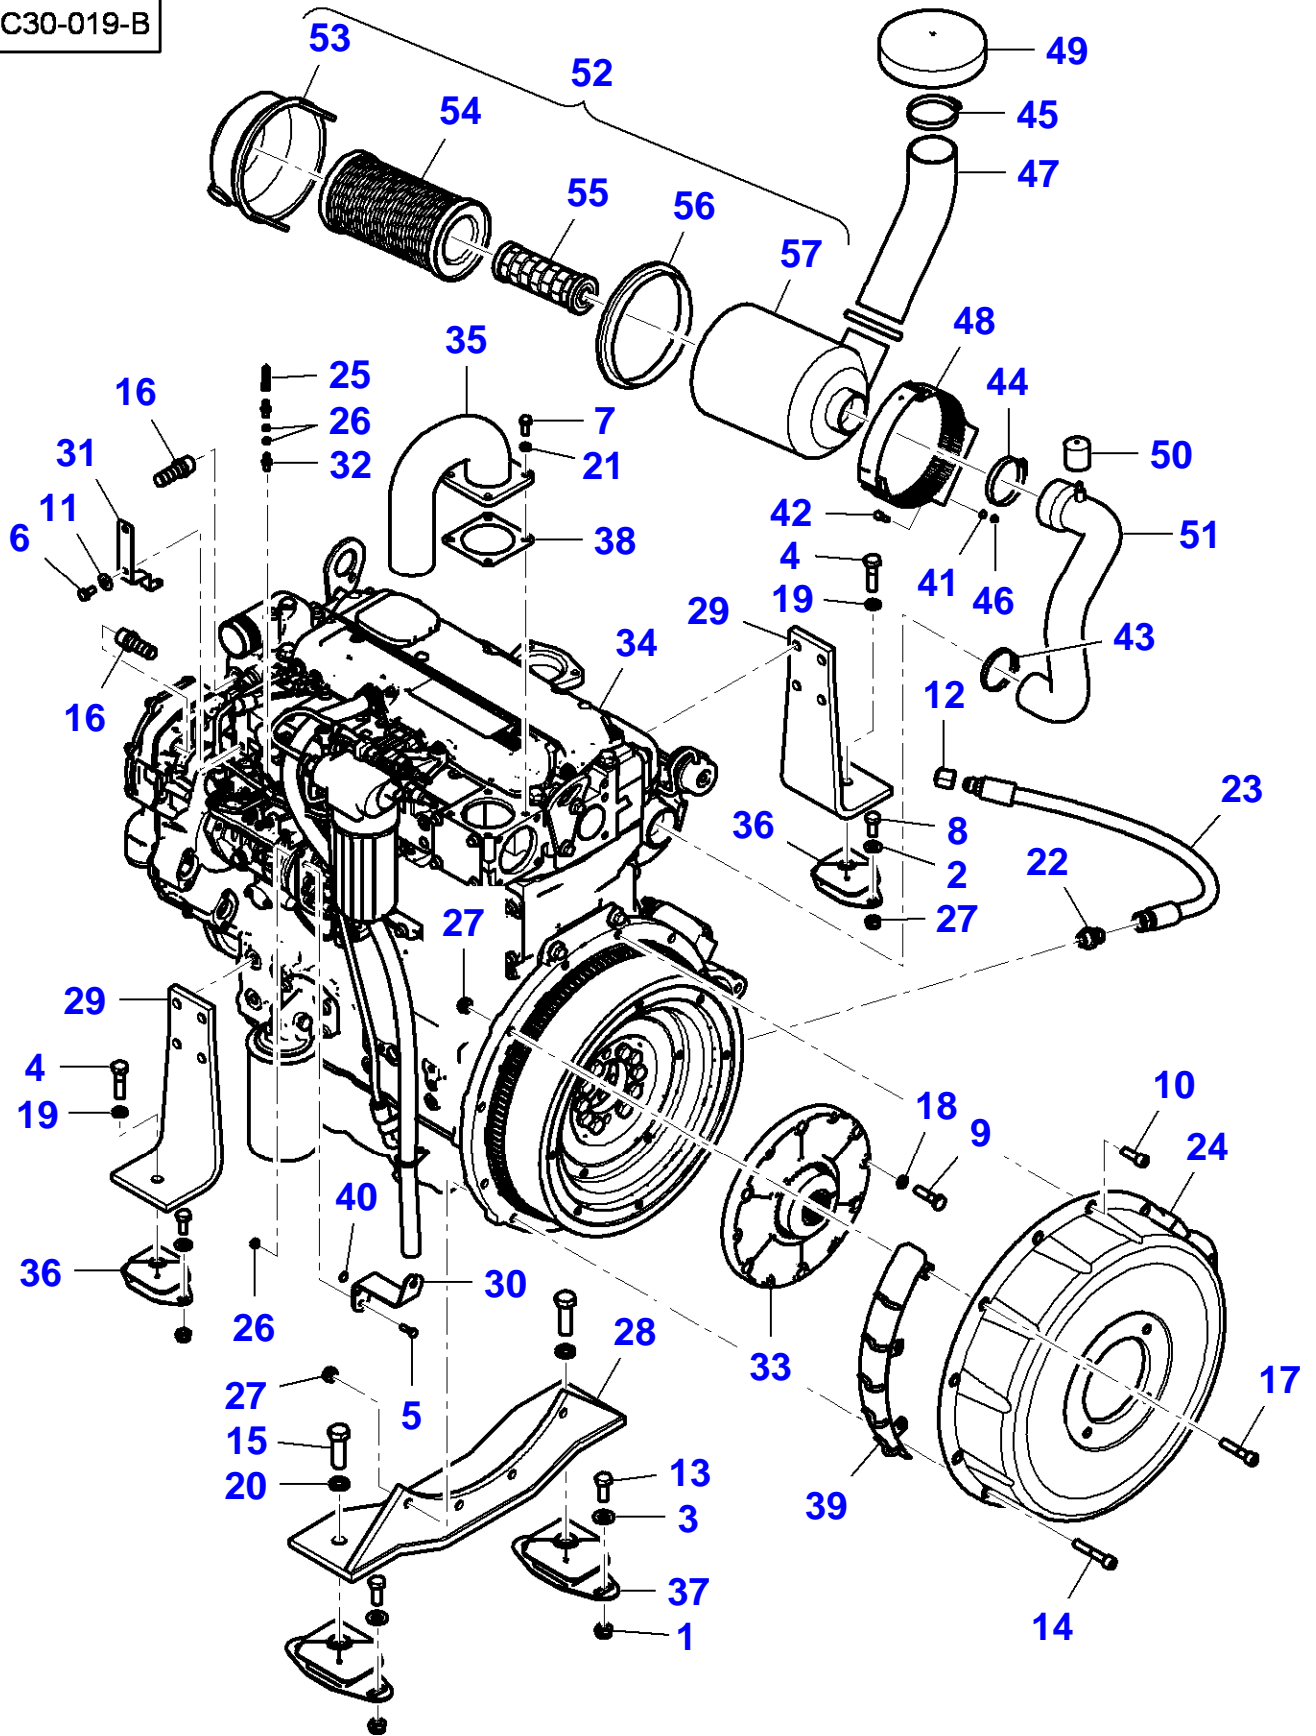

6-AA01-002-B

Massey Ferguson

MF 8947 T3 (A8HH13000-99999) / MF 8947 CD T3 (A8HJ13000-99999) TELESCOPIC
HANDLERS

3906315

ENGINE

Page01-0001

Item	Part Number	Qty	Description Comments
1	4226649M1	1	ENGINE

MF 8947 T3 (A8HH13000-99999) / MF 8947 CD T3 (A8HJ13000-99999) TELESCOPIC
HANDLERS
6-AC30-019-B

6-AC30-019-B

ENGINE AUXILIARY EQUIPMENT

Item	Part Number	Qty	Description Comments
1	4233694M1	4	NUT
2	4236042M1	4	WASHER
3	4236677M1	4	FLAT WASHER
4	4236675M1	2	HEX CAP SCREW
5	4232736M1	3	HEX CAP SCREW
6	3972739M1	2	BOLT REPAIRS AND REPLACES 4232022m1
7	4238221M1	4	HEX CAP SCREW REPAIRS AND REPLACES 4232023M1
8	4232028M1	4	HEX CAP SCREW
9	3971364M1	6	SCREW REPAIRS AND REPLACES 4232031M1
10	4232588M1	2	HEX SOCKET SCREW
11	4232764M1	2	TOOTH WASHER
12	4234198M1	1	UNION
13	4236548M1	4	HEX CAP SCREW
14	4232596M1	5	HEX SOCKET SCREW
15	4232019M1	2	HEX CAP SCREW
16	4234595M1	2	UNION
17	4232599M1	3	HEX SOCKET SCREW
18	4236300M1	6	FLAT WASHER
19	4234042M1	2	FLAT WASHER
20	4234043M1	2	FLAT WASHER
21	4235646M1	4	FLAT WASHER
22	4235506M1	1	UNION
23	4235476M1	1	HYDRAULIC HOSE
24	4235457M1	1	HOUSING
25	4235511M1	1	SPRING
26	4232077M1	5	NUT
27	4232078M1	12	NUT
28	4236115M1	1	SUPPORT
29	4236079M1	2	STRAP
30	4237126M1	1	SUPPORT
31	4237127M1	1	SUPPORT
32	4237128M1	2	DOWEL
33	4236662M1	1	COUPLING REPAIRS AND REPLACES 4238244M1
34	4226649M1	1	ENGINE
35	4238245M1	1	FLANGE
36	4238246M1	2	SHOCK ABSORBER
37	4238247M1	2	SHOCK ABSORBER
38	4224971M1	1	GASKET
39		1	PLATE
40	4240120M1	1	BUMPER
41	4240121M1	2	FLAT WASHER
42	4236666M1	2	HEX CAP SCREW
43	4232597M1	1	HOSE CLIP
44	4233292M1	2	HOSE CLIP
45	4236081M1	1	HOSE CLIP
46	4235434M1	2	NUT
47	4237503M1	1	AIR FILTER HOSE
48	4236665M1	1	COLLAR
49	4236668M1	1	CAP
50	4236664M1	1	INDICATOR
51	4237502M1	1	AIR FILTER HOSE
52	4236617M1	1	AIR FILTER
53	4235894M1	1	COVER (52)
54	4235895M1	1	ELEMENT,AIR FILTER (52)
55	4235896M1	1	ELEMENT,AIR FILTER (52) "Secondary"