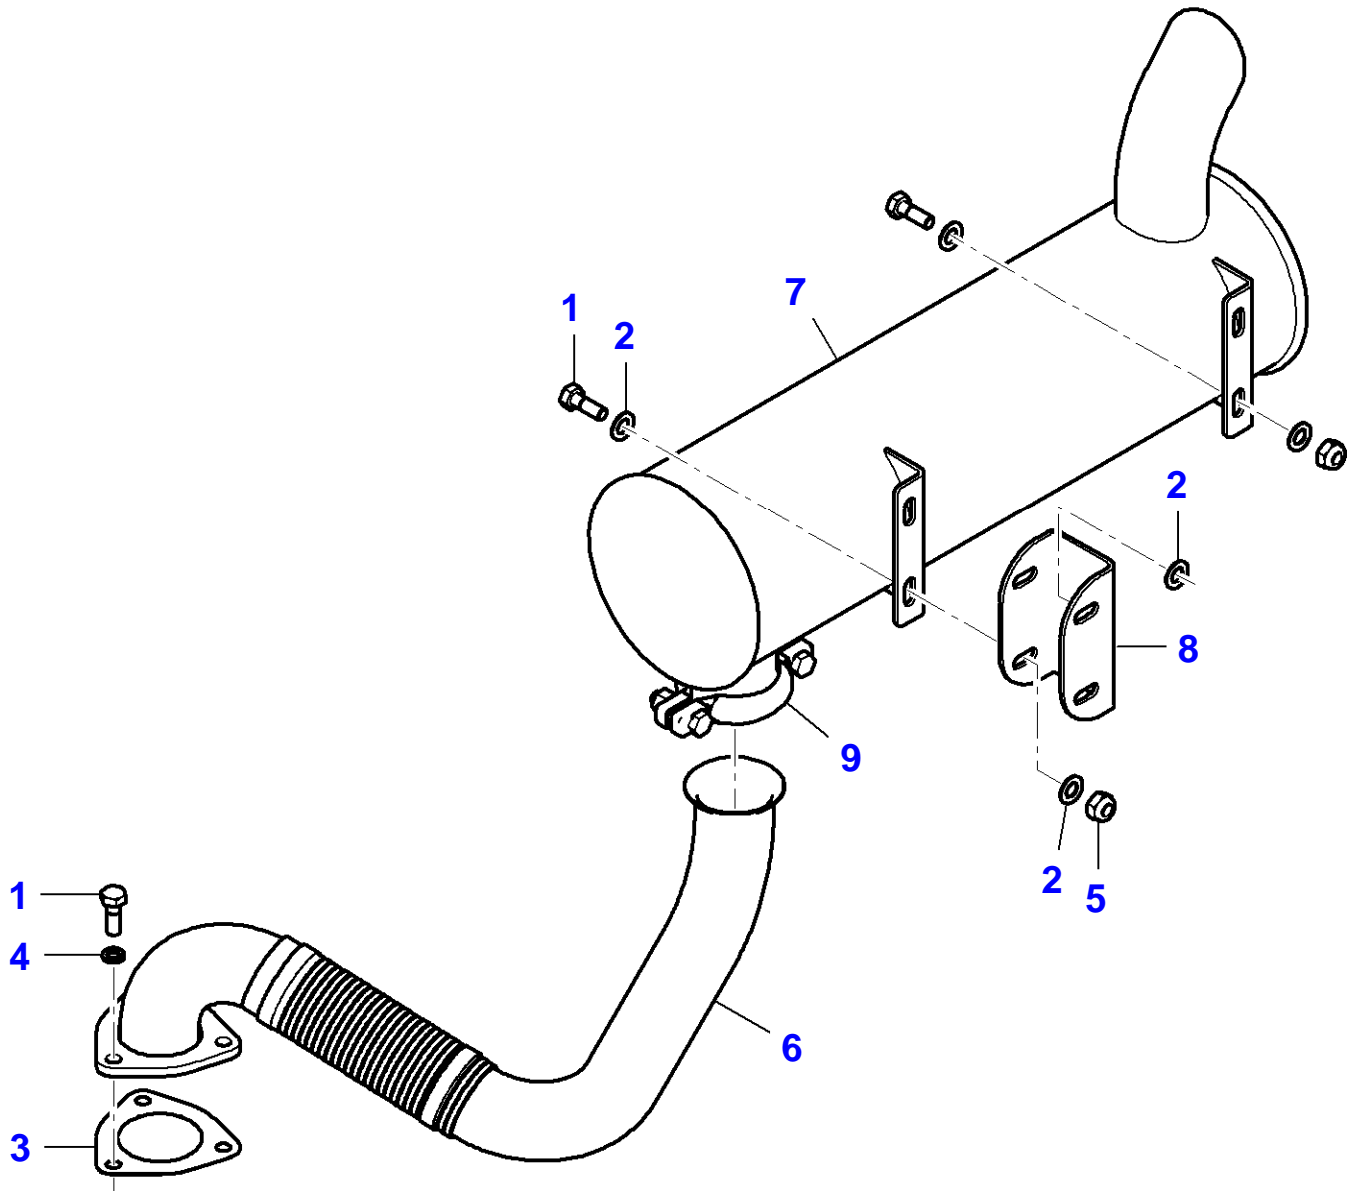

6-0310-004-B

Item	Part Number	Qty	Description Comments
1	4232028M1	7	HEX CAP SCREW
2	4232876M1	10	FLAT WASHER
3	4222718M1	1	GASKET
4	4236300M1	3	FLAT WASHER
5	4232078M1	6	NUT
6	4237694M1	1	EXHAUST PIPE
7	4237467M1	1	MUFFLER
8	4237870M1	1	BRACKET
	4232029M1	2	HEX CAP SCREW
9	4240649M1	1	EXHAUST CLAMP