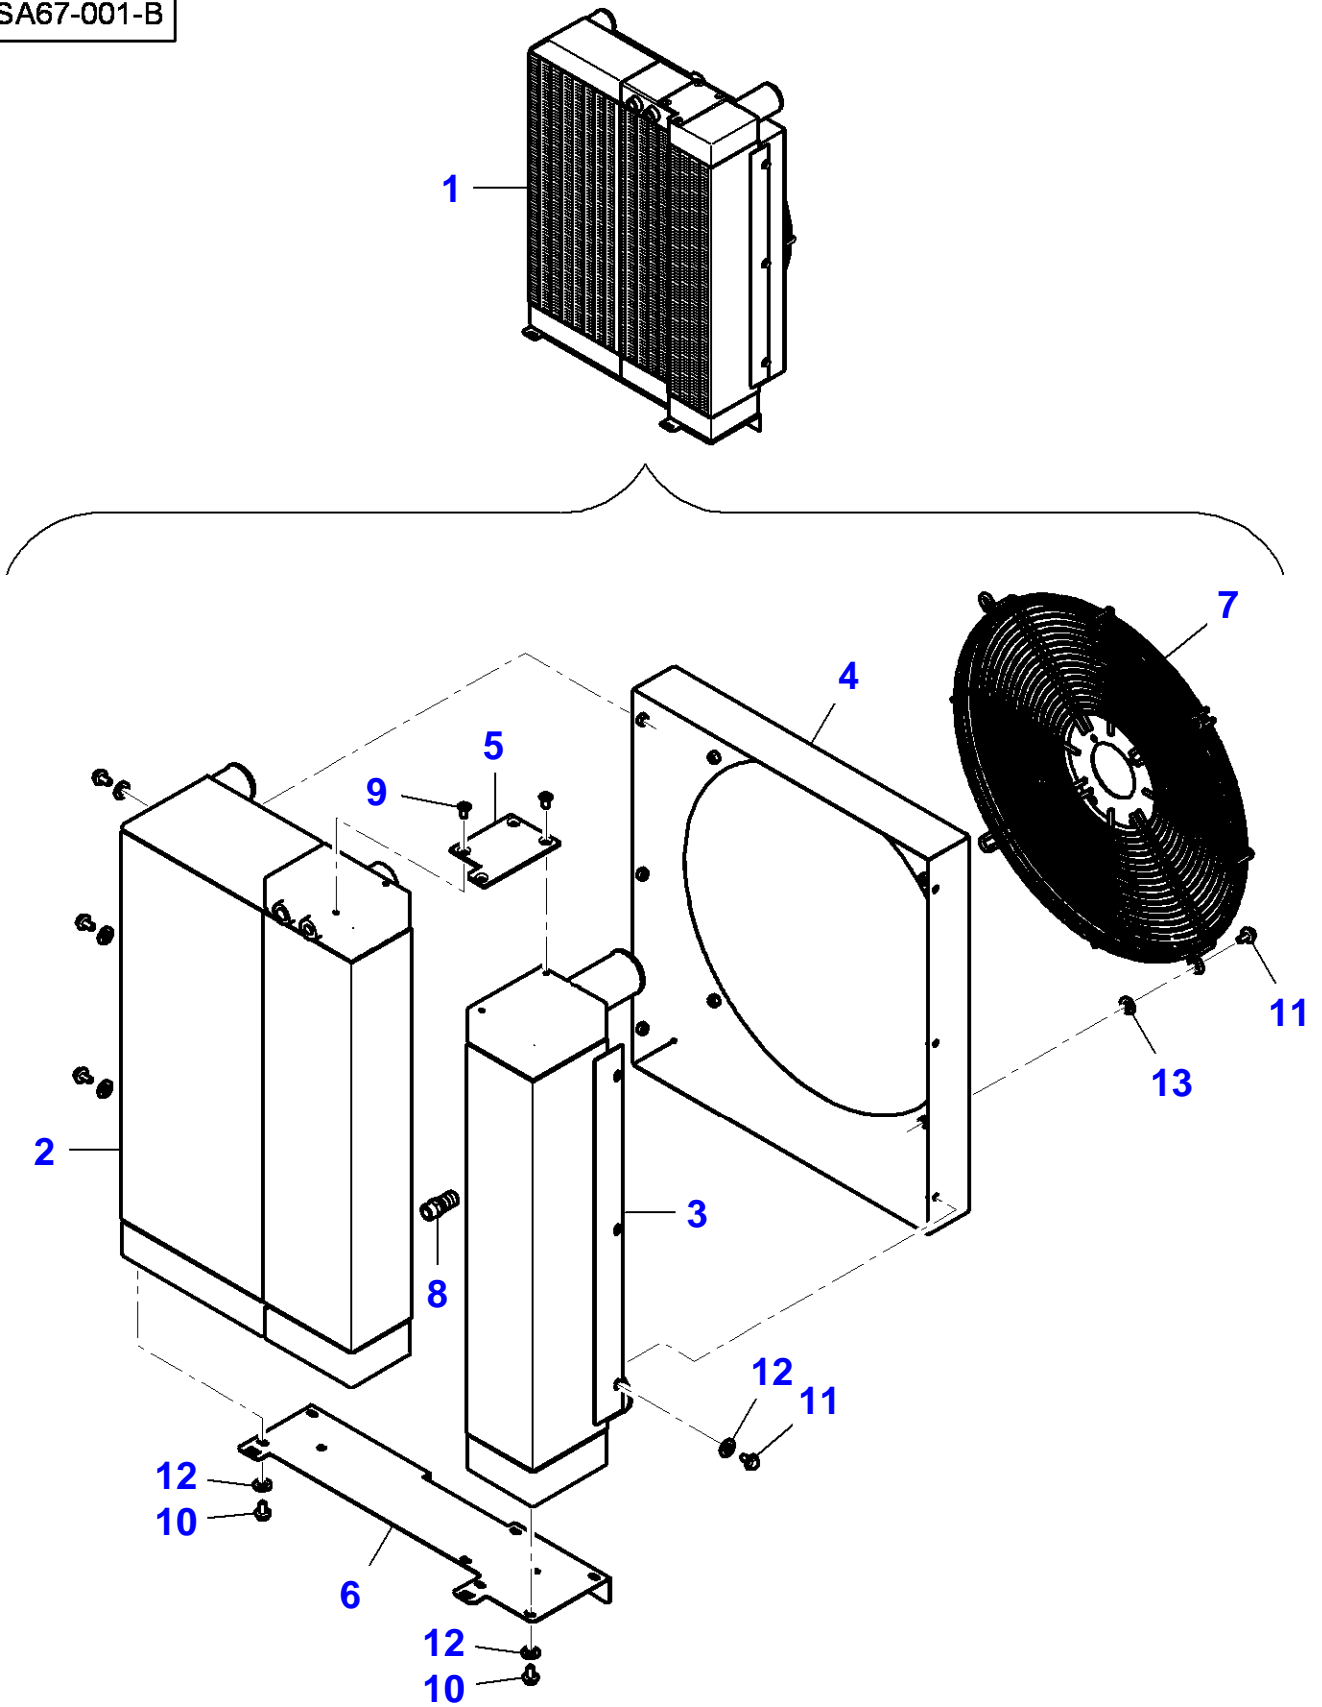

6-SA67-001-B

RADIATOR

Item	Part Number	Qty	Description Comments
1	4238259M1	1	RADIATOR
2	4238312M1	1	COOLER (1)
3	4238313M1	1	COOLER (1)
4	4238314M1	1	COVER (1)
5	4238315M1	1	PLATE (1)
6	4238358M1	1	COVER (1)
7	4235971M1	1	FAN SHELL (1) REPAIRS AND REPLACES 4238317M1
8	4238335M1	1	HOSE (1)
9	4240122M1	4	SCREW (1)
10	4240123M1	7	HEXAGON FLANGE BOLT (1)
11	4240124M1	10	HEXAGON FLANGE BOLT (1)
12	4240125M1	13	FLAT WASHER (1)
13	4240126M1	4	FLAT WASHER (1)