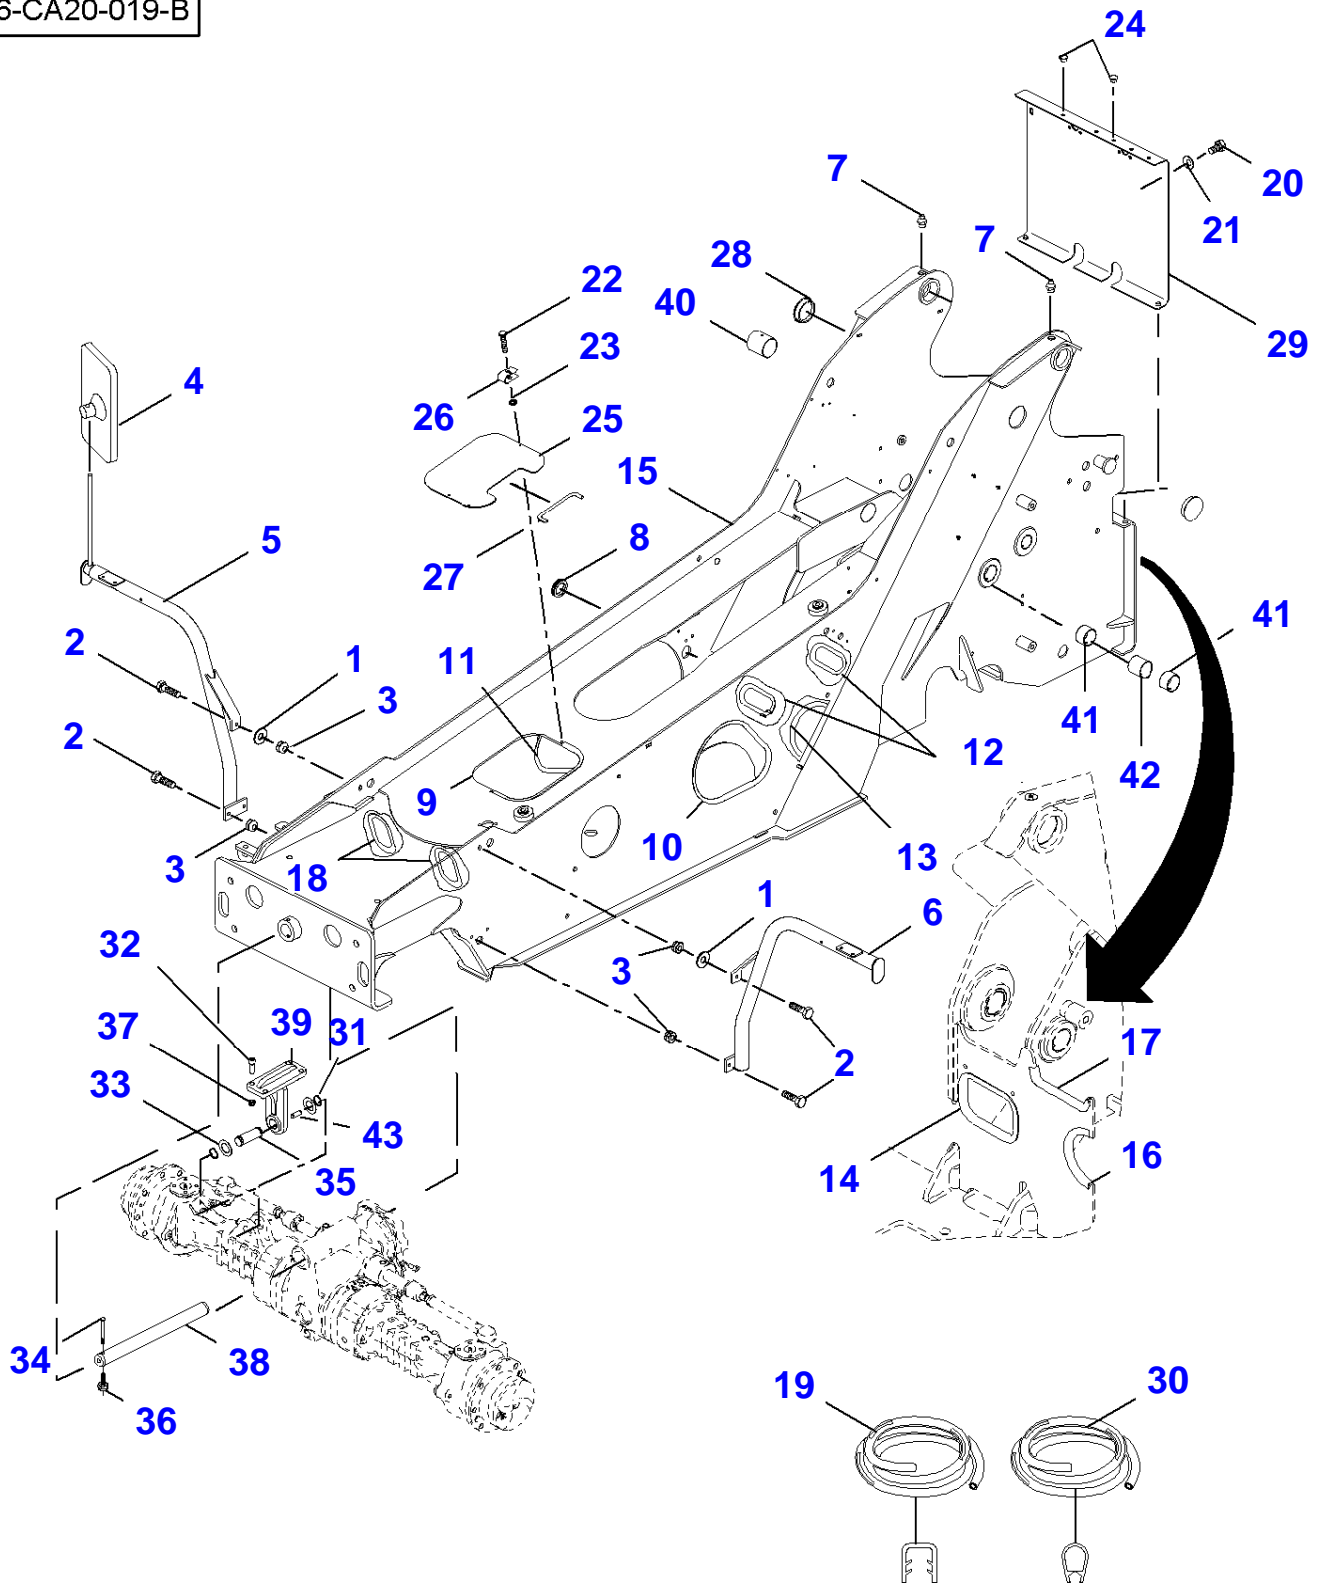

6-CA20-019-B

Frame

Item	Part Number	Qty	Description	Comments
1	4233159M1	2	Flat Washer	
2	4232030M1	6	Hex Cap Screw	
3	4232078M1	6	Nut	
4	4233263M1	1	Mirror	
5	4240354M1	1	Bracket	
6	4240355M1	1	Bracket	
7	4232042M1	2	Grease Fitting	STRAIGHT
8	4232828M1	2	Grommet	
9		1	Seal	Length 19.69"(500mm) Not serviced,order item 19
10		1	Seal	Length 15.75"(400mm) Not serviced,order item 19
11		1	Seal	Length 24.02"(610mm) Not serviced,order item 19
12		1	Seal	Length 14.37"(365mm) Not serviced,order item 19
13		1	Seal	Length 12.21"(310mm) Not serviced,order item 19
14		1	Seal	Length 17.52"(445mm) Not serviced,order item 19
15	4238099M1	1	Chassis	
16		1	Seal	Length 7.49"(190mm) Not serviced,order item 19
17		1	Seal	Length 7.49"(190mm) Not serviced,order item 19
18		1	Seal	Length 19.69"(500mm) Not serviced,order item 19
19	4233064M1	1	Seal	[A] Length 30m
20	4232027M1	2	Hex Cap Screw	
21	4232038M1	2	Flat Washer	
22	4232594M1	2	Hex Cap Screw	
23	4232595M1	2	Lock Washer	
24	4233255M1	2	Cap	
25	4232674M1	1	Plate	
26	4232675M1	2	Nut	
27		1	Seal	Length 13.39"(340mm) Not serviced,order item 30
28	4236003M1	2	Plug	
29	4240533M1	1	Cover	
30	4234128M1	X	Seal	[A] Repairs and replaces 4232677m1
31	4236559M1	2	Circlip	
32	4236047M1	4	Screw	
33	4236538M1	2	Washer	
34	4232191M1	1	Hex Cap Screw	
35	4236526M1	1	Clevis Pin	
36	4232078M1	1	Nut	
37	4232081M1	4	Nut	
38	4236098M1	1	Shaft	
39	4237737M1	1	Rod	
40	4232391M1	2	Bush	
41	4236317M1	2	Bush	
42	4238134M1	1	Bush	
43	4236114M1	1	Bush	

Item	Part Number	Qty	Description	Comments
1	4234704M1	1	Counterweight	Right Hand
2	4234705M1	1	Counterweight	Left Hand
3	4232730M1	4	Hex Cap Screw	
4	4236448M1	1	Tube	
5	4233024M1	2	Hex Cap Screw	
6	4235468M1	4	Plug	
7	4232777M1	2	Reflector	
8	4235987M1	1	Band	
9	3972678M1	4	Plug	