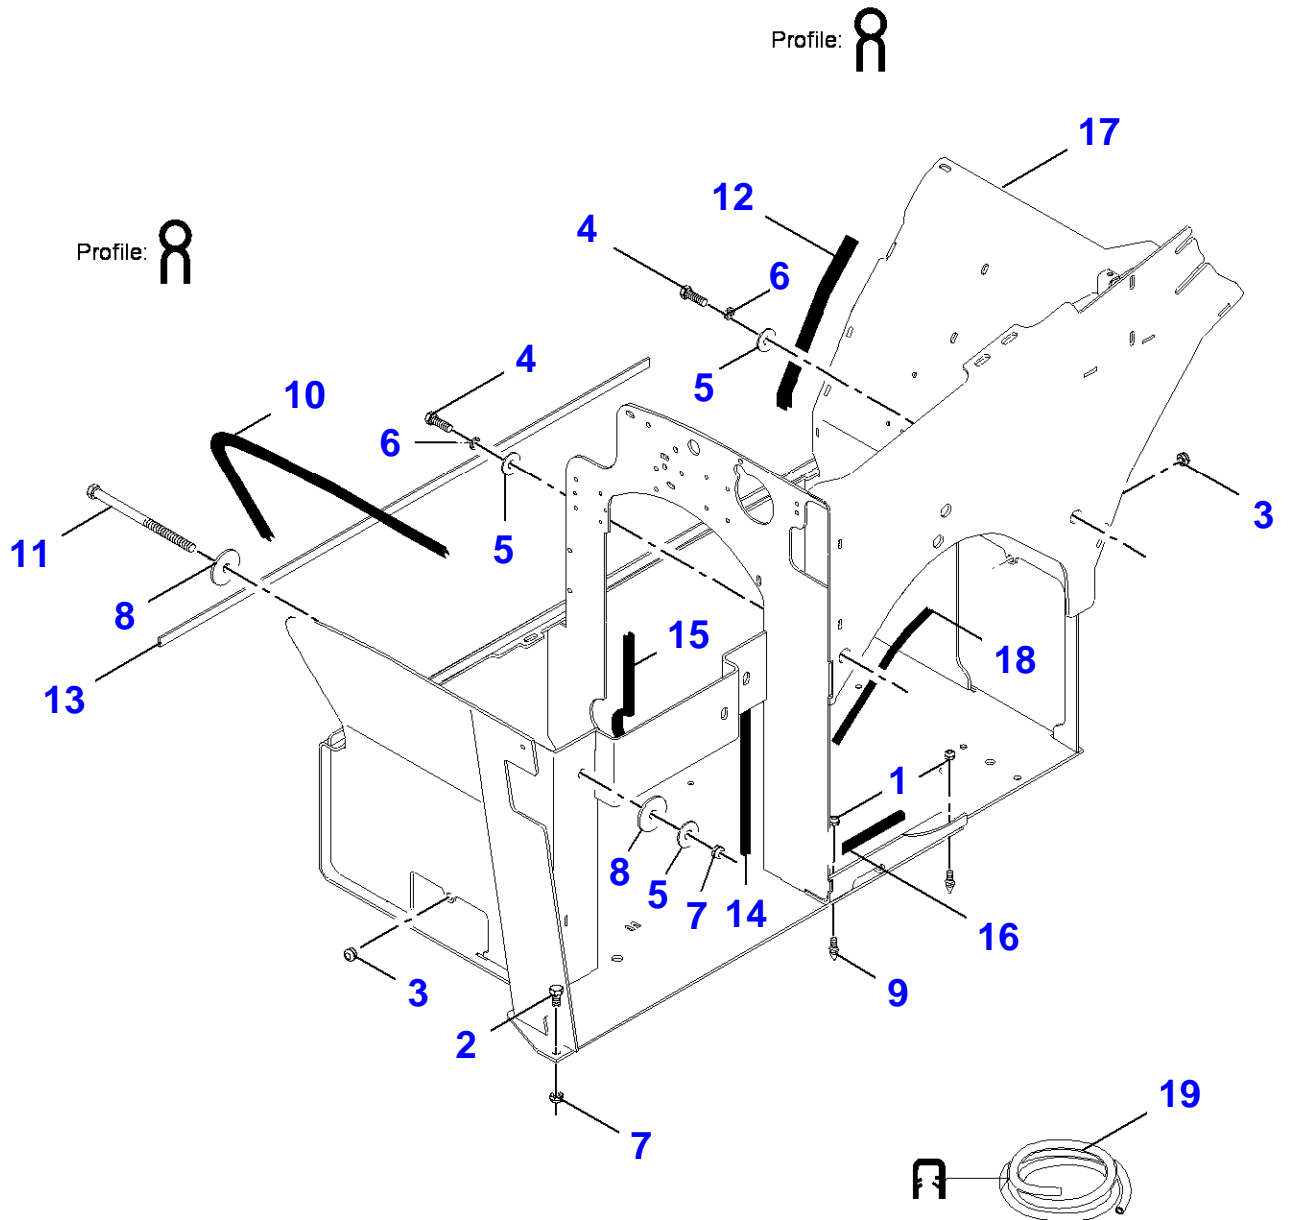

FOOTNOTE [A] WITH A SET OF KEYS

6-2304-004-B

Engine Cover

Item	Part Number	Qty	Description	Comments
1	4236572M1	8	Screw	
2	4232983M1	6	Flat Washer	
3	4232581M1	4	Flat Washer	
4	4236041M1	2	Flat Washer	
5	4238221M1	2	Hex Cap Screw	Repairs and replaces 4232023M1
6	4240637M1	6	Screw	Repairs and replaces 4232024M1
7	4235434M1	1	Nut	
8	4232968M1	4	Nut	
9	4232764M1	4	Tooth Washer	
10	4235434M1	7	Nut	
11	4236324M1	1	Screw	
12	4233258M1	1	Ram	
13	4236300M1	4	Flat Washer	
14	4235438M1	1	Plate	
15	4232078M1	4	Nut	
16	4236523M1	1	Shield	
17	4236515M1	2	Plate	
18	4236015M1	1	Lock	
19	4237129M1	1	Plate	
20	4236109M1	1	Plate	
21	4237760M1	2	Insulator	
22	4236575M1	2	Hinge	
23	4237967M1	1	Bonnet	Repairs and replaces 4238242M1
24	4237156M1	2	Seal	
25	4237312M1	1	Support	
26	4237966M1	1	Bonnet	Repairs and replaces 4238241M1
27	4238053M1	1	Seal	Repairs and replaces 4237155M1

6-8969-006-A

Engine Support

Item	Part Number	Qty	Description	Comments
1	4233694M1	2	Nut	
2	3971916M1	1	Bolt	Repairs and replaces 4233539M1
3	4233620M1	2	Nut	
4	4236645M1	2	Hex Cap Screw	
5	4236646M1	3	Flat Washer	
6	4234043M1	2	Flat Washer	
7	4232081M1	2	Nut	
8	4232108M1	2	Washer	
9	4236640M1	2	Pin	
10		X	Seal	[A] Repairs and replaces 4236641M1 Length 40.16"(1020mm) Not serviced,order item 21
11	4236643M1	1	Hex Cap Screw	
12		X	Seal	[A] Repairs and replaces 4236647m1 Length 13.39"(340mm) Not serviced,order item 21
13		1	Seal	Repairs and replaces 4236644m1 Length 50.04"(1271mm) Not serviced,order item20
14		1	Seal	Repairs and replaces 4236659m1 Length 14.76"(375mm) Not serviced,order item 19
15		1	Seal	Repairs and replaces 4238659m1 Length 14.76"(375mm) Not serviced,order item 19
16		X	Seal	[A] Repairs and replaces 4238243m1 Length 6.89"(175mm) Not serviced,order item 19
17	3972683M1	1	Bonnet	Repairs and replaces 4237466M1
18		X	Seal	[A] Repairs and replaces 4238262m1 Length 12.01"(305mm) Not serviced,order item 19
19	4233064M1	X	Seal	[A] Length 30m
20	4234627M1	X	Seal	[A,B]
21	4233992M1	X	Seal Section	[A,B]