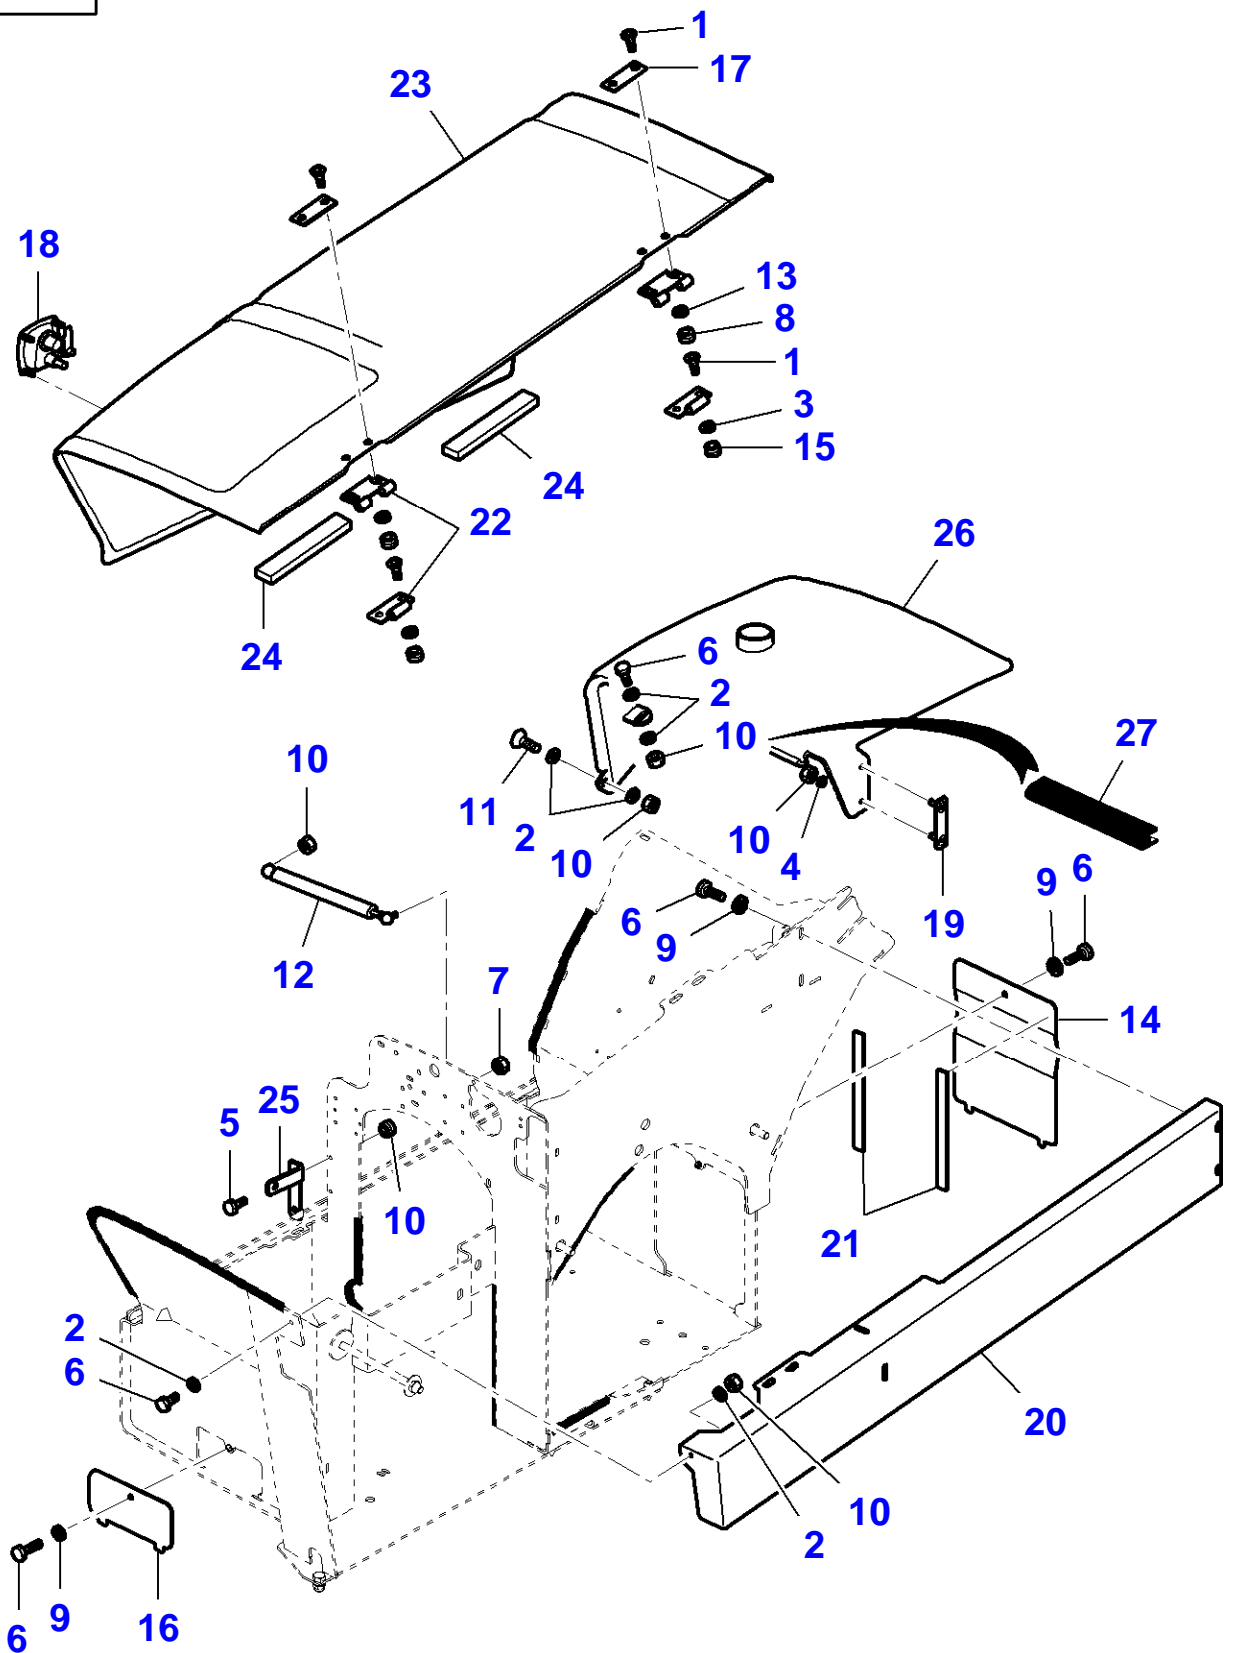

6-2304-004-B

Engine Cover

Item	Part Number	Qty	Description	Comments
1	4236572M1	8	Screw	
2	4232983M1	6	Flat Washer	
3	4232581M1	4	Flat Washer	
4	4236041M1	2	Flat Washer	
5	4238221M1	2	Hex Cap Screw	Repairs and replaces 4232023M1
6	4240637M1	6	Screw	Repairs and replaces 4232024M1
7	4235434M1	1	Nut	
8	4232968M1	4	Nut	
9	4232764M1	4	Tooth Washer	
10	4235434M1	7	Nut	
11	4236324M1	1	Screw	
12	4233258M1	1	Ram	
13	4236300M1	4	Flat Washer	
14	4235438M1	1	Plate	
15	4232078M1	4	Nut	
16	4236523M1	1	Shield	
17	4236515M1	2	Plate	
18	4236015M1	1	Lock	
19	4237129M1	1	Plate	
20	4236109M1	1	Plate	
21	4237760M1	2	Insulator	
22	4236575M1	2	Hinge	
23	4237967M1	1	Bonnet	Repairs and replaces 4238242M1
24	4237156M1	2	Seal	
25	4237312M1	1	Support	
26	4237966M1	1	Bonnet	Repairs and replaces 4238241M1
27	4238053M1	1	Seal	Repairs and replaces 4237155M1