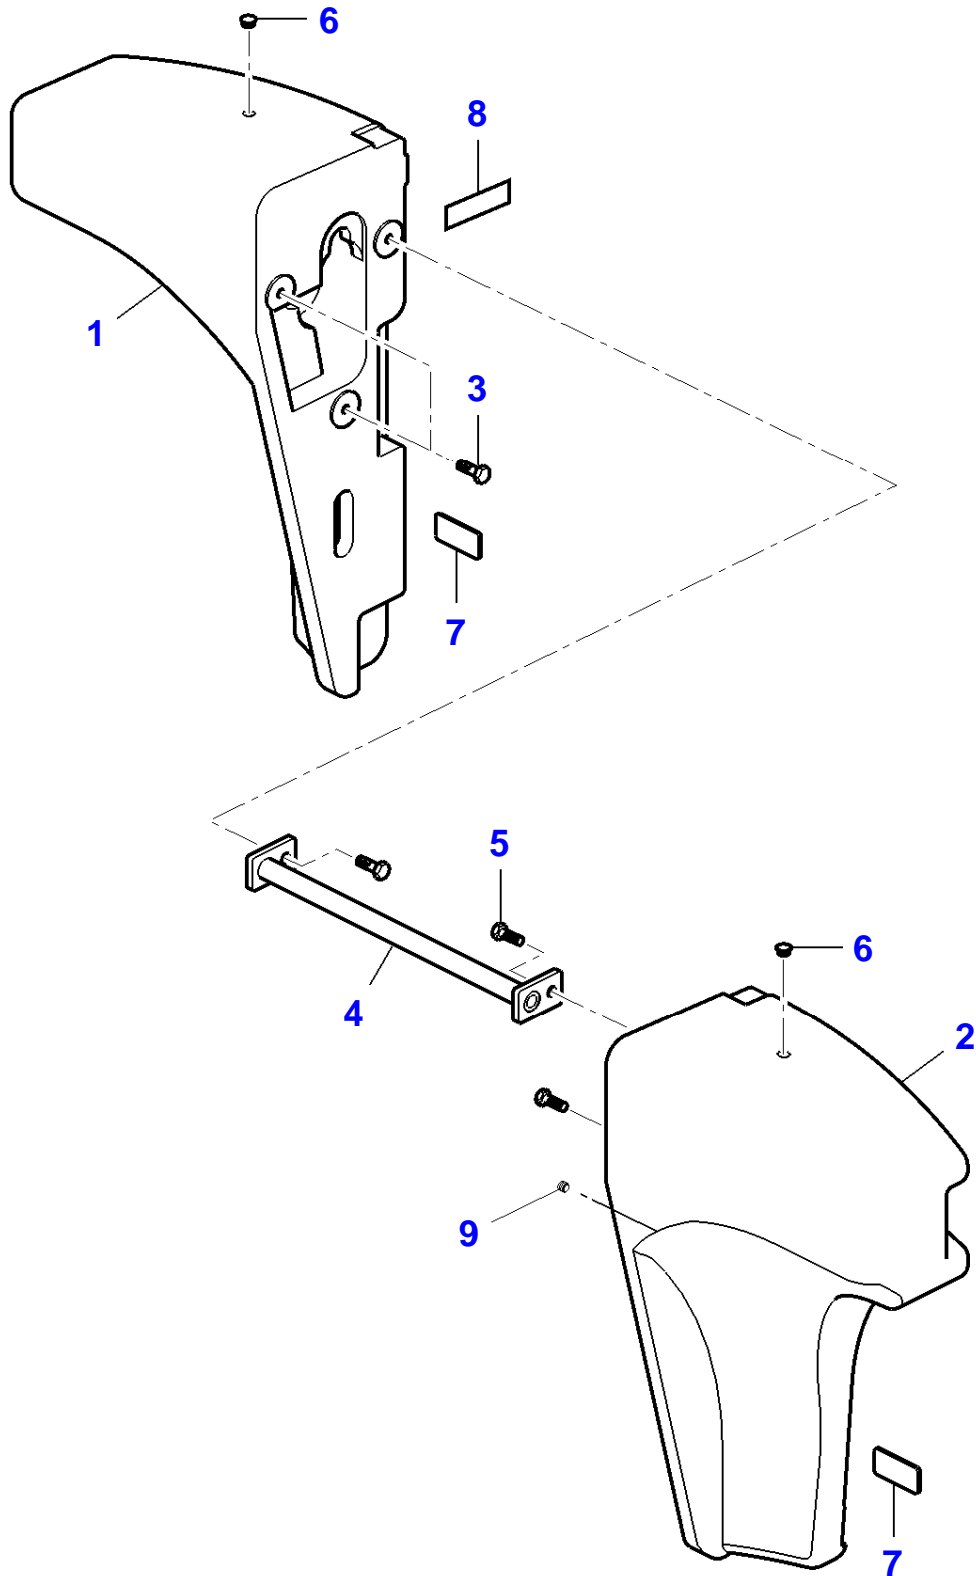

6-CA20-010-D

Massey Ferguson

MF 89410 / 89410(L) TELESCOPIC HANDLERS (TIER 3) - |---> A8HE 13000 / |--->

3906316

A8H2 13000 - 3906316

Page010-0010

Frame

Item	Part Number	Qty	Description	Comments
1	4234704M1	1	Counterweight	Right Hand
2	4234705M1	1	Counterweight	Left Hand
3	4232730M1	4	Hex Cap Screw	
4	4236448M1	1	Tube	
5	4233024M1	2	Hex Cap Screw	
6	4235468M1	4	Plug	
7	4232777M1	2	Reflector	
8	4235987M1	1	Band	
9	3972678M1	4	Plug