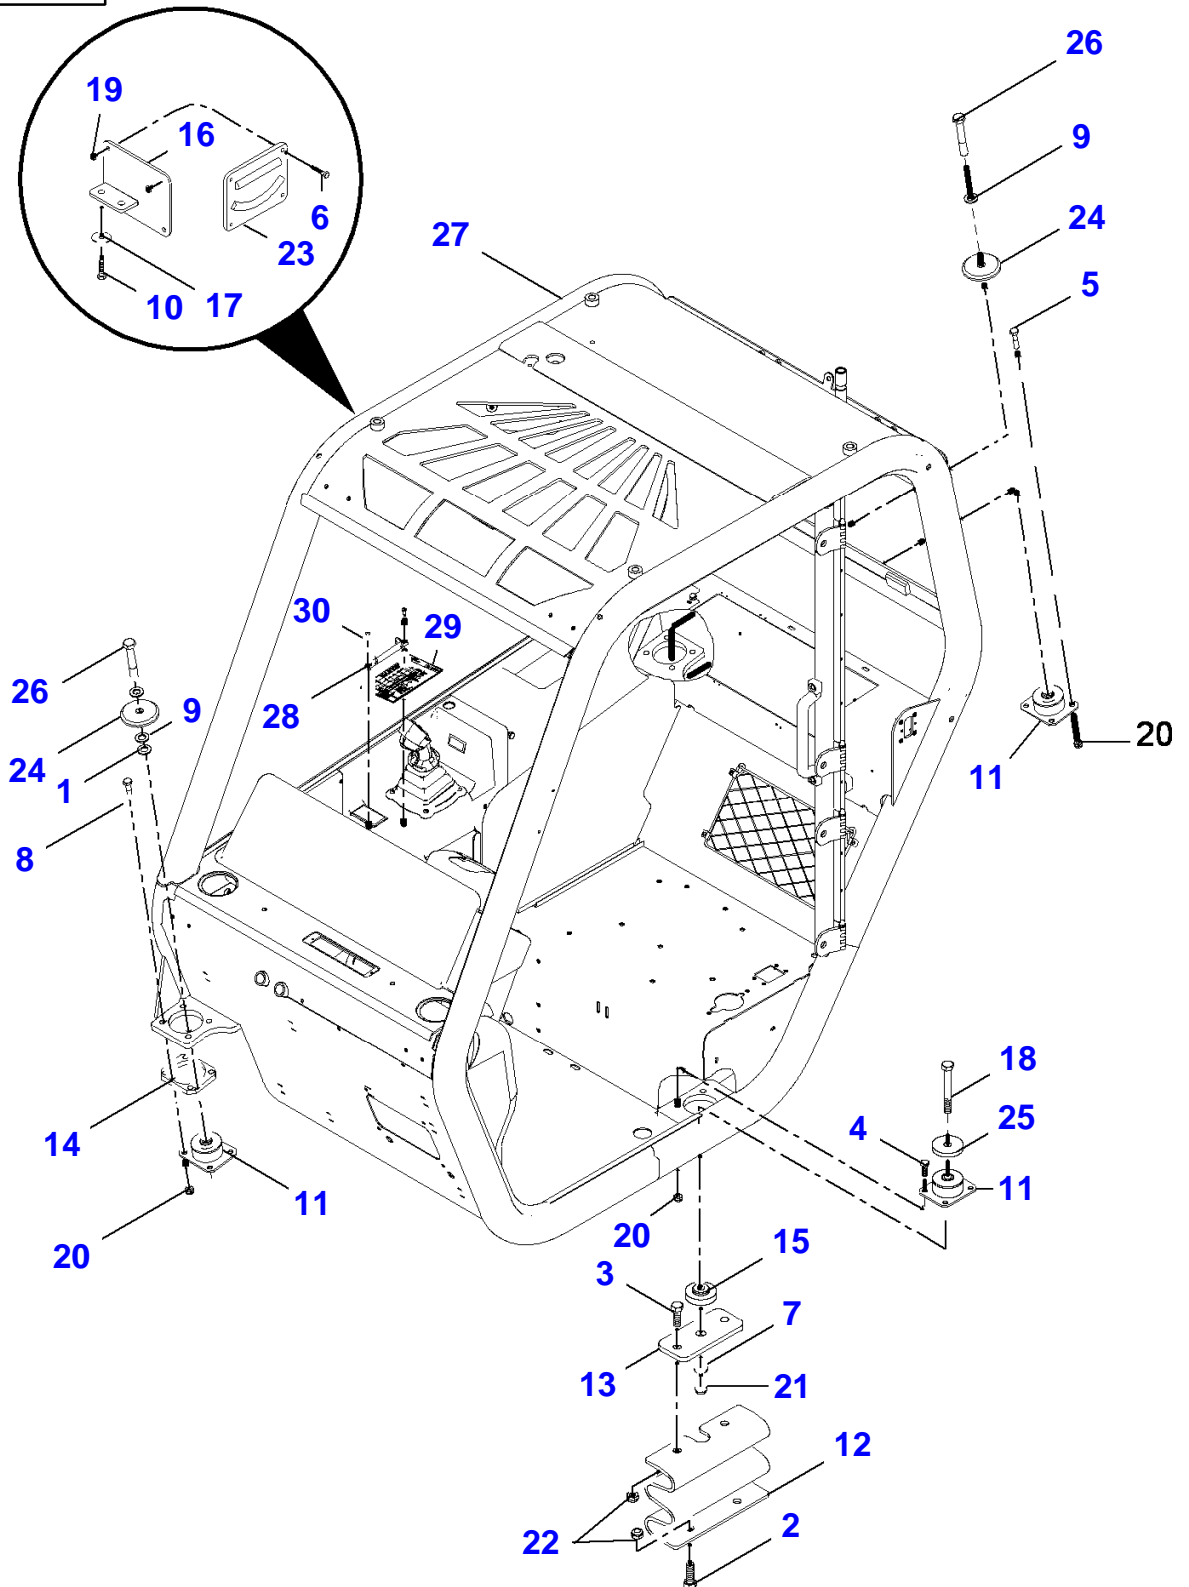

FOOTNOTE [A] ORDER BY THE METER

FOOTNOTE [B] NOT ILLUSTRATED

6-B014-040-A

Cab

Item	Part Number	Qty	Description	Comments
1	4233270M1	2	Flat Washer	
2	4232730M1	2	Hex Cap Screw	
3	4233024M1	2	Hex Cap Screw	
4	4232029M1	4	Hex Cap Screw	
5	4232030M1	4	Hex Cap Screw	
6	4237304M1	3	Hex Cap Screw	
7	4232036M1	1	Flat Washer	
8	4233271M1	4	Hex Cap Screw	
9	4232128M1	2	Flat Washer	
10	4236547M1	2	Hex Cap Screw	
11	4233948M1	3	Vibration Mount	
12	4232525M1	1	Plate	
13	4232527M1	1	Support	
14	4232948M1	1	Chock	
15	4232943M1	1	Spacer	
16	4237244M1	1	Bracket	
17	4234819M1	2	Flat Washer	
18	4232949M1	1	Hex Cap Screw	
19	4232768M1	3	Nut	
20	4232078M1	12	Nut	
21	4232080M1	1	Nut	
22	4232081M1	4	Nut	
23	4237202M1	1	Inclinometer	
24	4237961M1	2	Washer	
25	4237961M1	1	Washer	
26	4238096M1	2	Hex Cap Screw	
27		1	Cab	[A]
28	4232526M1	1	Support	
29		1	Card	SEE ACCESSORIES & OPTIONS-TIRES
30	4232697M1	2	Rivet	