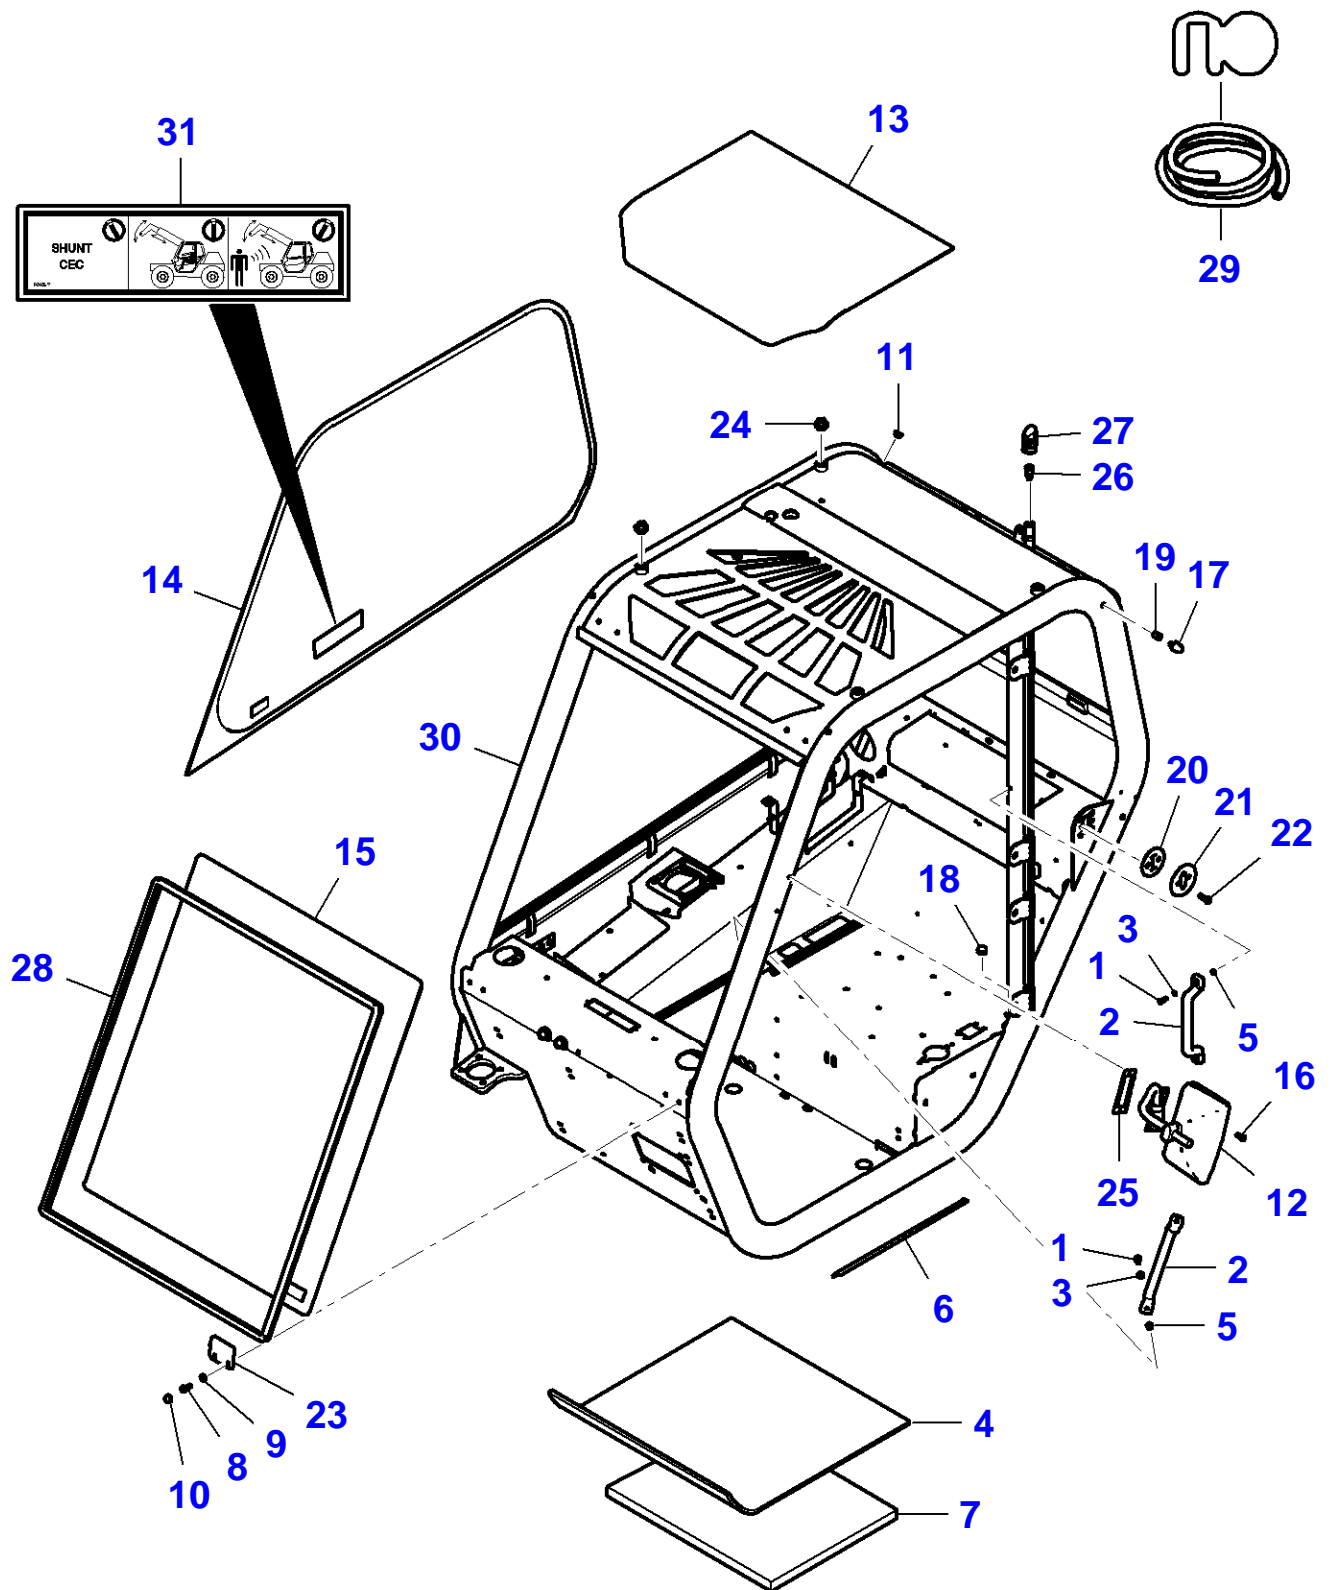

Cab

Item	Part Number	Qty	Description	Comments
1	4233270M1	2	Flat Washer	
2	4232730M1	2	Hex Cap Screw	
3	4233024M1	2	Hex Cap Screw	
4	4232029M1	4	Hex Cap Screw	
5	4232030M1	4	Hex Cap Screw	
6	4237304M1	3	Hex Cap Screw	
7	4232036M1	1	Flat Washer	
8	4233271M1	4	Hex Cap Screw	
9	4232128M1	2	Flat Washer	
10	4236547M1	2	Hex Cap Screw	
11	4233948M1	3	Vibration Mount	
12	4232525M1	1	Plate	
13	4232527M1	1	Support	
14	4232948M1	1	Chock	
15	4232943M1	1	Spacer	
16	4237244M1	1	Bracket	
17	4234819M1	2	Flat Washer	
18	4232949M1	1	Hex Cap Screw	
19	4232768M1	3	Nut	
20	4232078M1	12	Nut	
21	4232080M1	1	Nut	
22	4232081M1	4	Nut	
23	4237202M1	1	Inclinometer	
24	4237961M1	2	Washer	
25	4237961M1	1	Washer	
26	4238096M1	2	Hex Cap Screw	
27		1	Cab	[A]
28	4232526M1	1	Support	
29		1	Card	SEE ACCESSORIES & OPTIONS-TIRES
30	4232697M1	2	Rivet	

FOOTNOTE [A] NOT SUPPLIED

6-B014-041-B