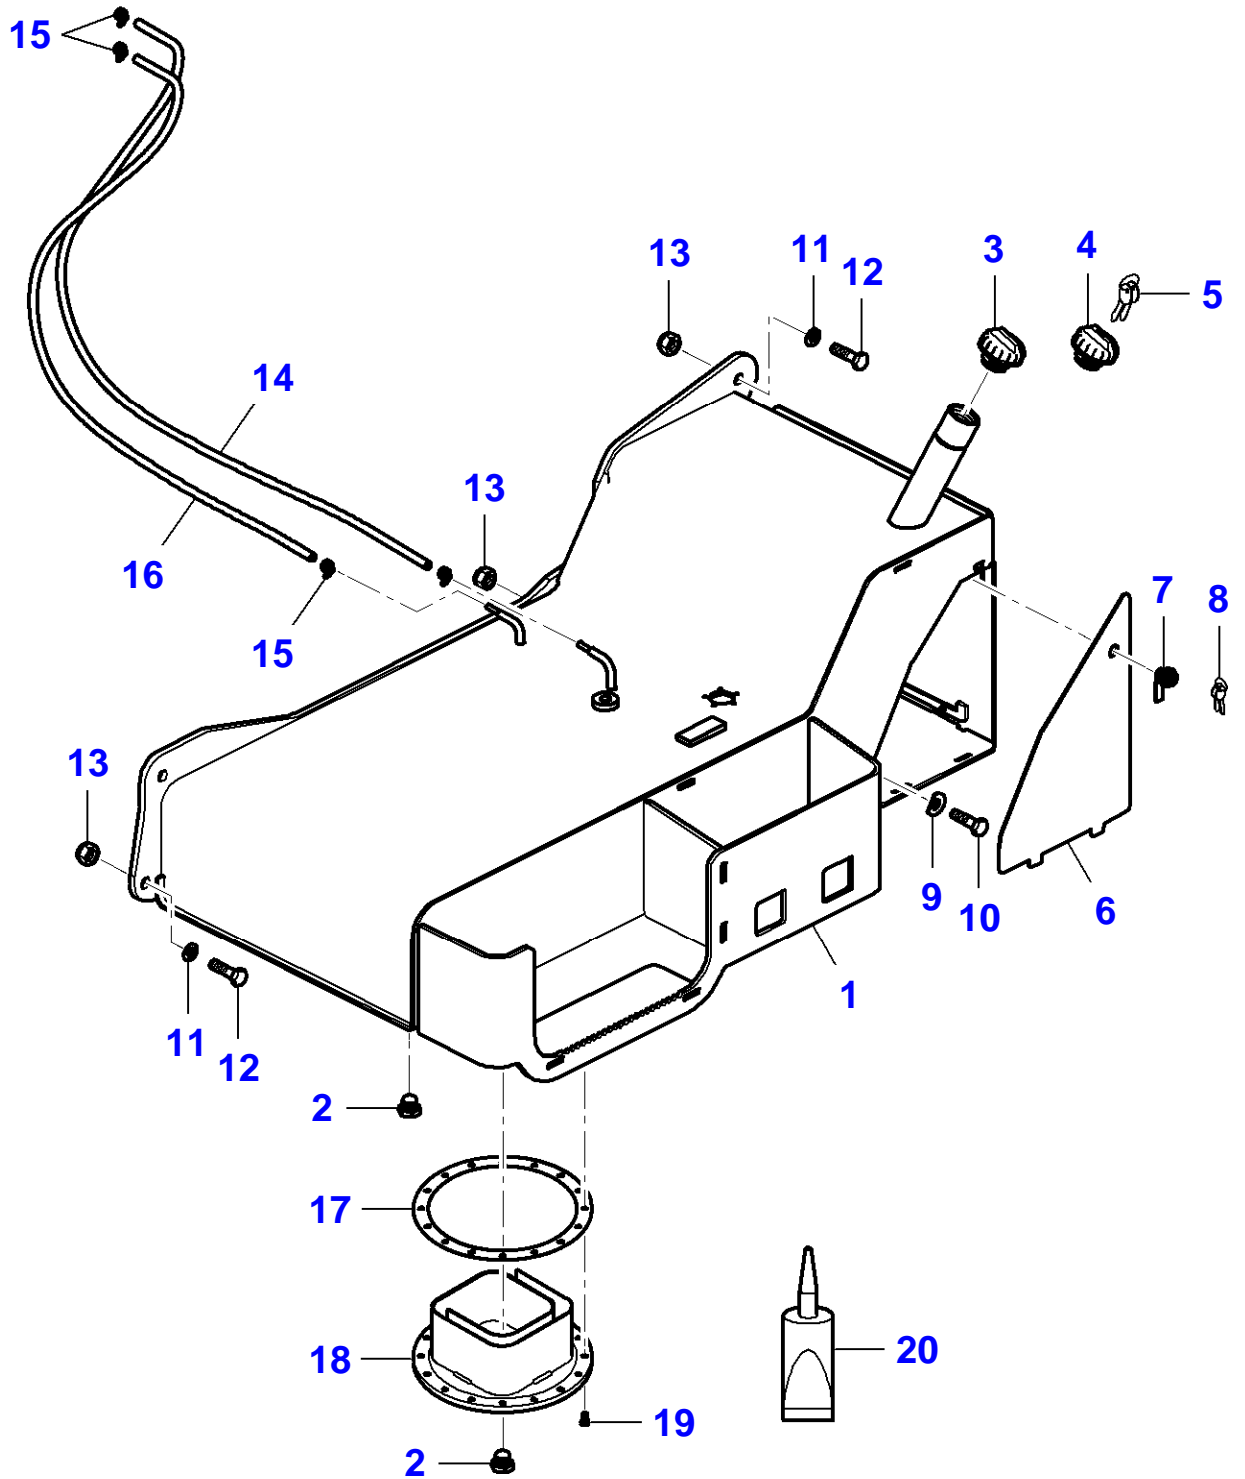

6-IS35-010-A

A8H2 13000 - 3906316

Fuel System - Fuel Tank & Attachments

Item	Part Number	Qty	Description	Comments
1	4237233M1	1	Fuel Tank	
2	4232095M1	2	Plug	
3	4235991M1	1	Tank Cap	
4	4236620M1	1	Locking Cap	[A] with item 5-with lock
5	4236621M1	1	Cap Keys Set	(4)
6	4236622M1	1	Plate	
7	4235888M1	1	Lock	
8	4240598M1	1	Lock Key	Repairs and replaces 4232775M1
9	4237285M1	1	Washer	
10	4236624M1	1	Hex Cap Screw	
11	4232036M1	3	Flat Washer	
12	4233094M1	3	Hex Cap Screw	
13	4232081M1	4	Nut	
14	4236625M1	1	Fuel Hose	
15	4240165M1	4	Clamp	Repairs and replaces 4232166M1
16	4236625M1	1	Fuel Hose	
17	4237200M1	1	Seal	
18	4237189M1	1	Trap	
19	4237209M1	16	Hex Socket Screw	
20	4237212M1	1	Super Glue	

FOOTNOTE [A] WITH A SET OF KEYS